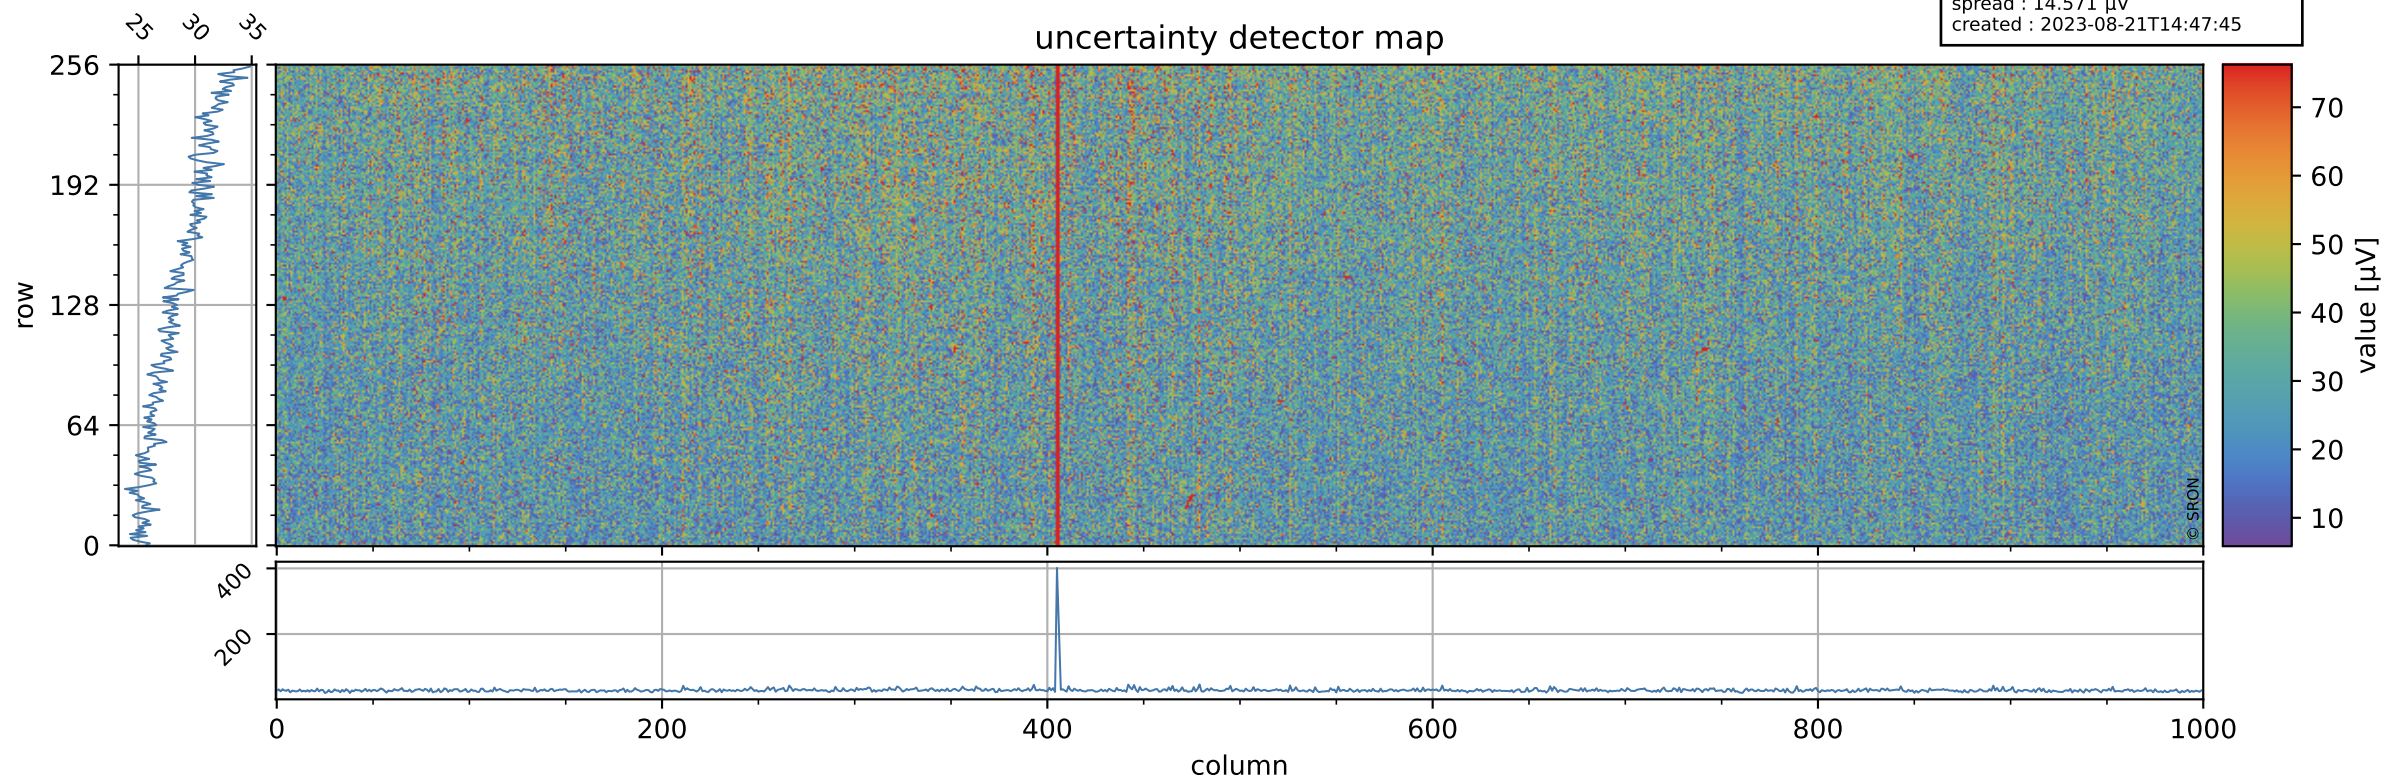

# Tropomi SWIR offset (official)

orbits : 19 in [15457, 15502]  
coverage : 2020-10-07 / 2020-10-10  
median : 0.52593 V  
spread : 0.035913 V  
created : 2023-08-21T14:47:44

## value detector map

# Tropomi SWIR offset (official)

orbits : 19 in [15457, 15502]  
coverage : 2020-10-07 / 2020-10-10  
median : 28.792  $\mu\text{V}$   
spread : 14.571  $\mu\text{V}$   
created : 2023-08-21T14:47:45

# Tropomi SWIR offset (official) ground-tracks of Sentinel-5P

orbits : 19 in [15457, 15502]  
coverage : 2020-10-07 / 2020-10-10  
created : 2023-08-21T14:47:46