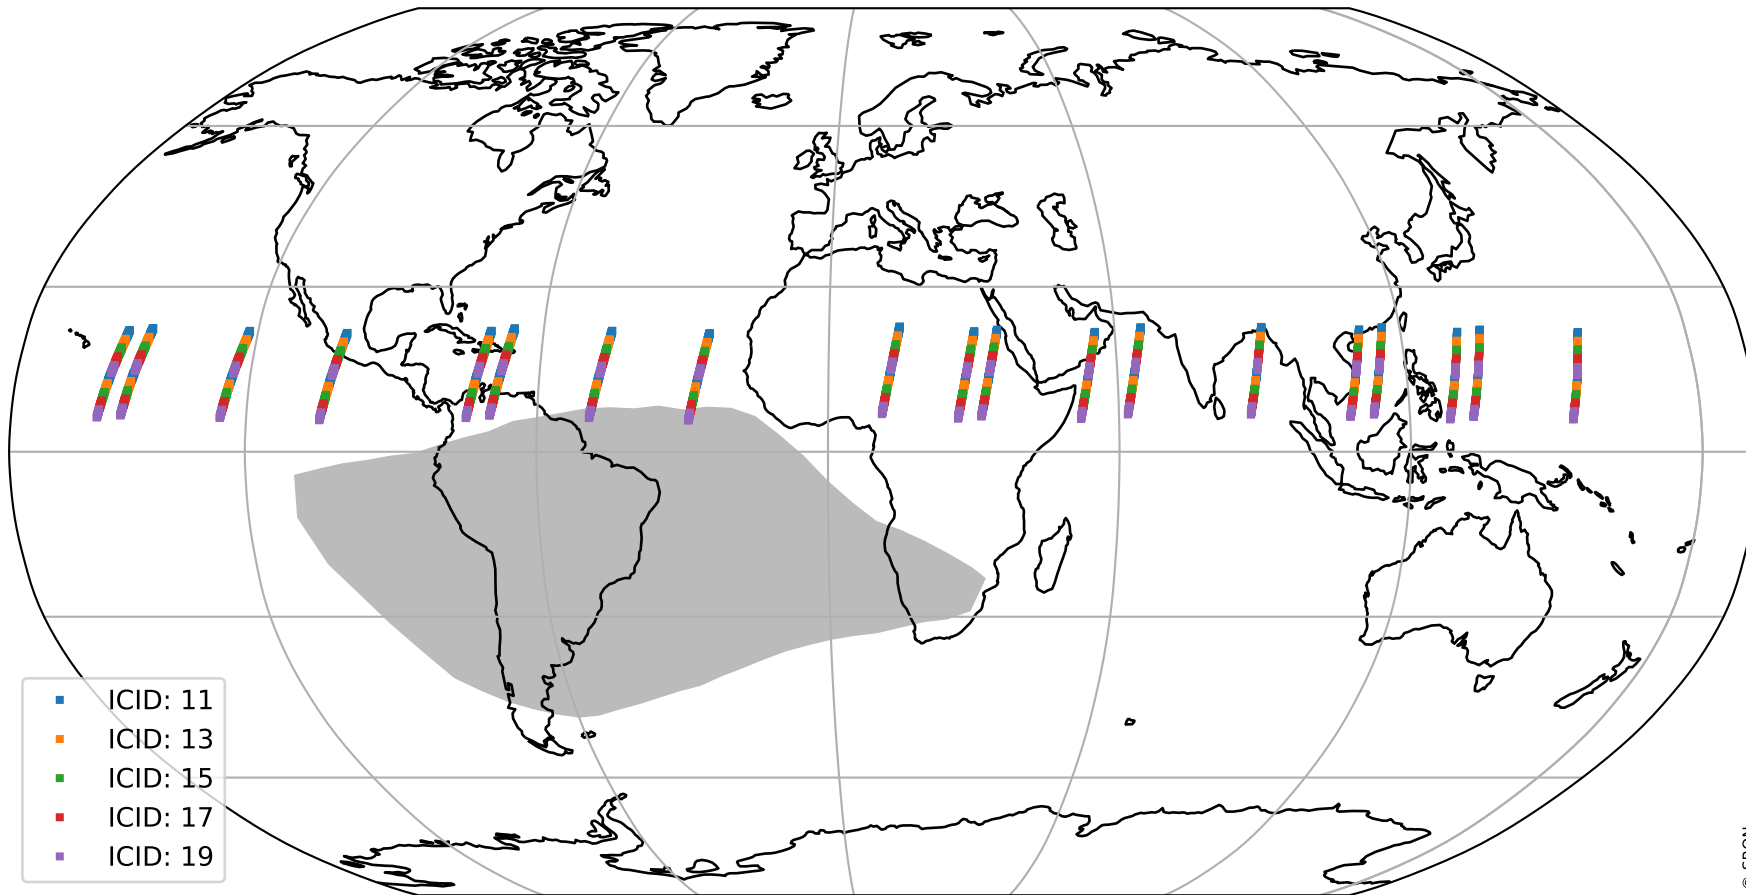

# Tropomi SWIR offset (official)

orbits : 19 in [15457, 15502]  
coverage : 2020-10-07 / 2020-10-10  
median : 28.792  $\mu\text{V}$   
spread : 14.571  $\mu\text{V}$   
created : 2023-08-21T14:47:45

# Tropomi SWIR offset (official)

orbits : 19 in [15457, 15502]  
coverage : 2020-10-07 / 2020-10-10  
median : -0.087896 mV  
spread : 0.37687 mV  
created : 2023-08-21T14:47:45

value compared with SWIR offset CKD

# Tropomi SWIR offset (official) ground-tracks of Sentinel-5P

orbits : 19 in [15457, 15502]  
coverage : 2020-10-07 / 2020-10-10  
created : 2023-08-21T14:47:46

# Tropomi SWIR offset (official)

orbits : [2827, 15502]  
coverage : 2018-04-30 / 2020-10-10  
created : 2023-08-21T14:47:46