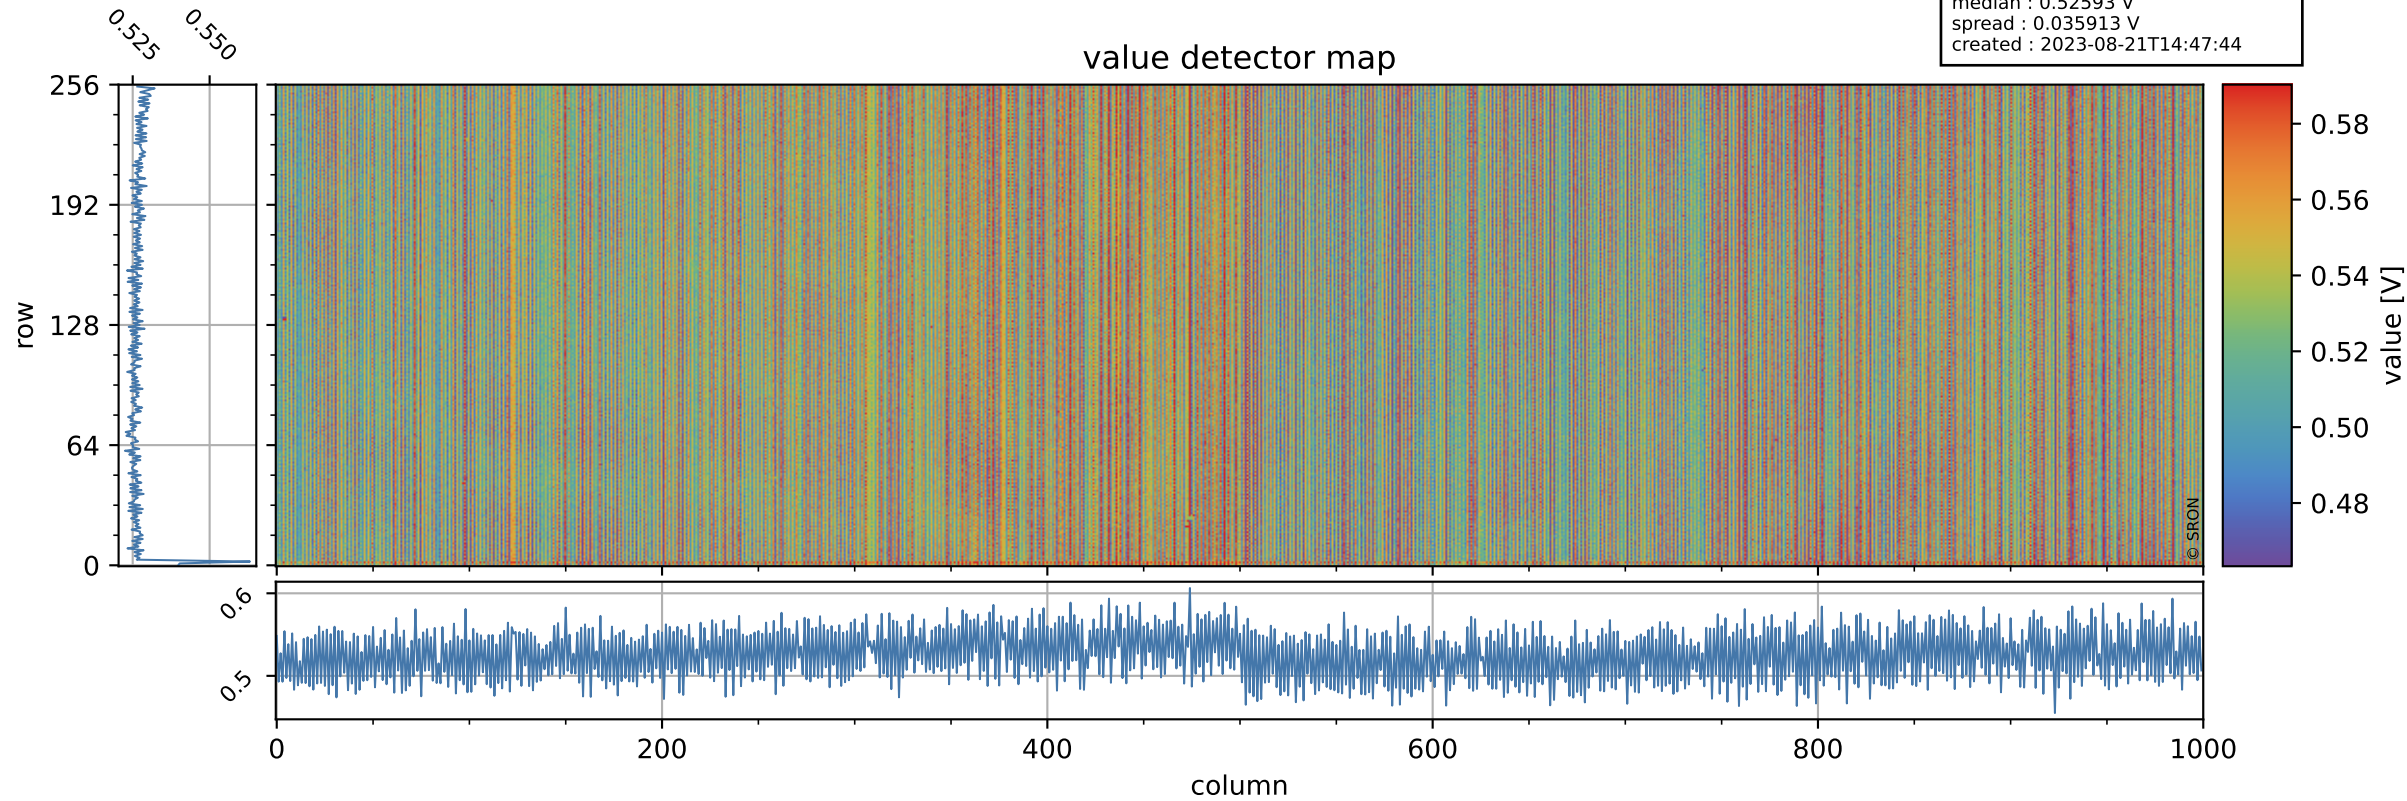

# Tropomi SWIR offset (official)

orbits : 19 in [15457, 15502]  
coverage : 2020-10-07 / 2020-10-10  
median : 0.52593 V  
spread : 0.035913 V  
created : 2023-08-21T14:47:44

## value detector map

# Tropomi SWIR offset (official)

orbits : 19 in [15457, 15502]  
coverage : 2020-10-07 / 2020-10-10  
median : 28.792  $\mu\text{V}$   
spread : 14.571  $\mu\text{V}$   
created : 2023-08-21T14:47:45

# Tropomi SWIR offset (official) ground-tracks of Sentinel-5P

orbits : 19 in [15457, 15502]  
coverage : 2020-10-07 / 2020-10-10  
created : 2023-08-21T14:47:46