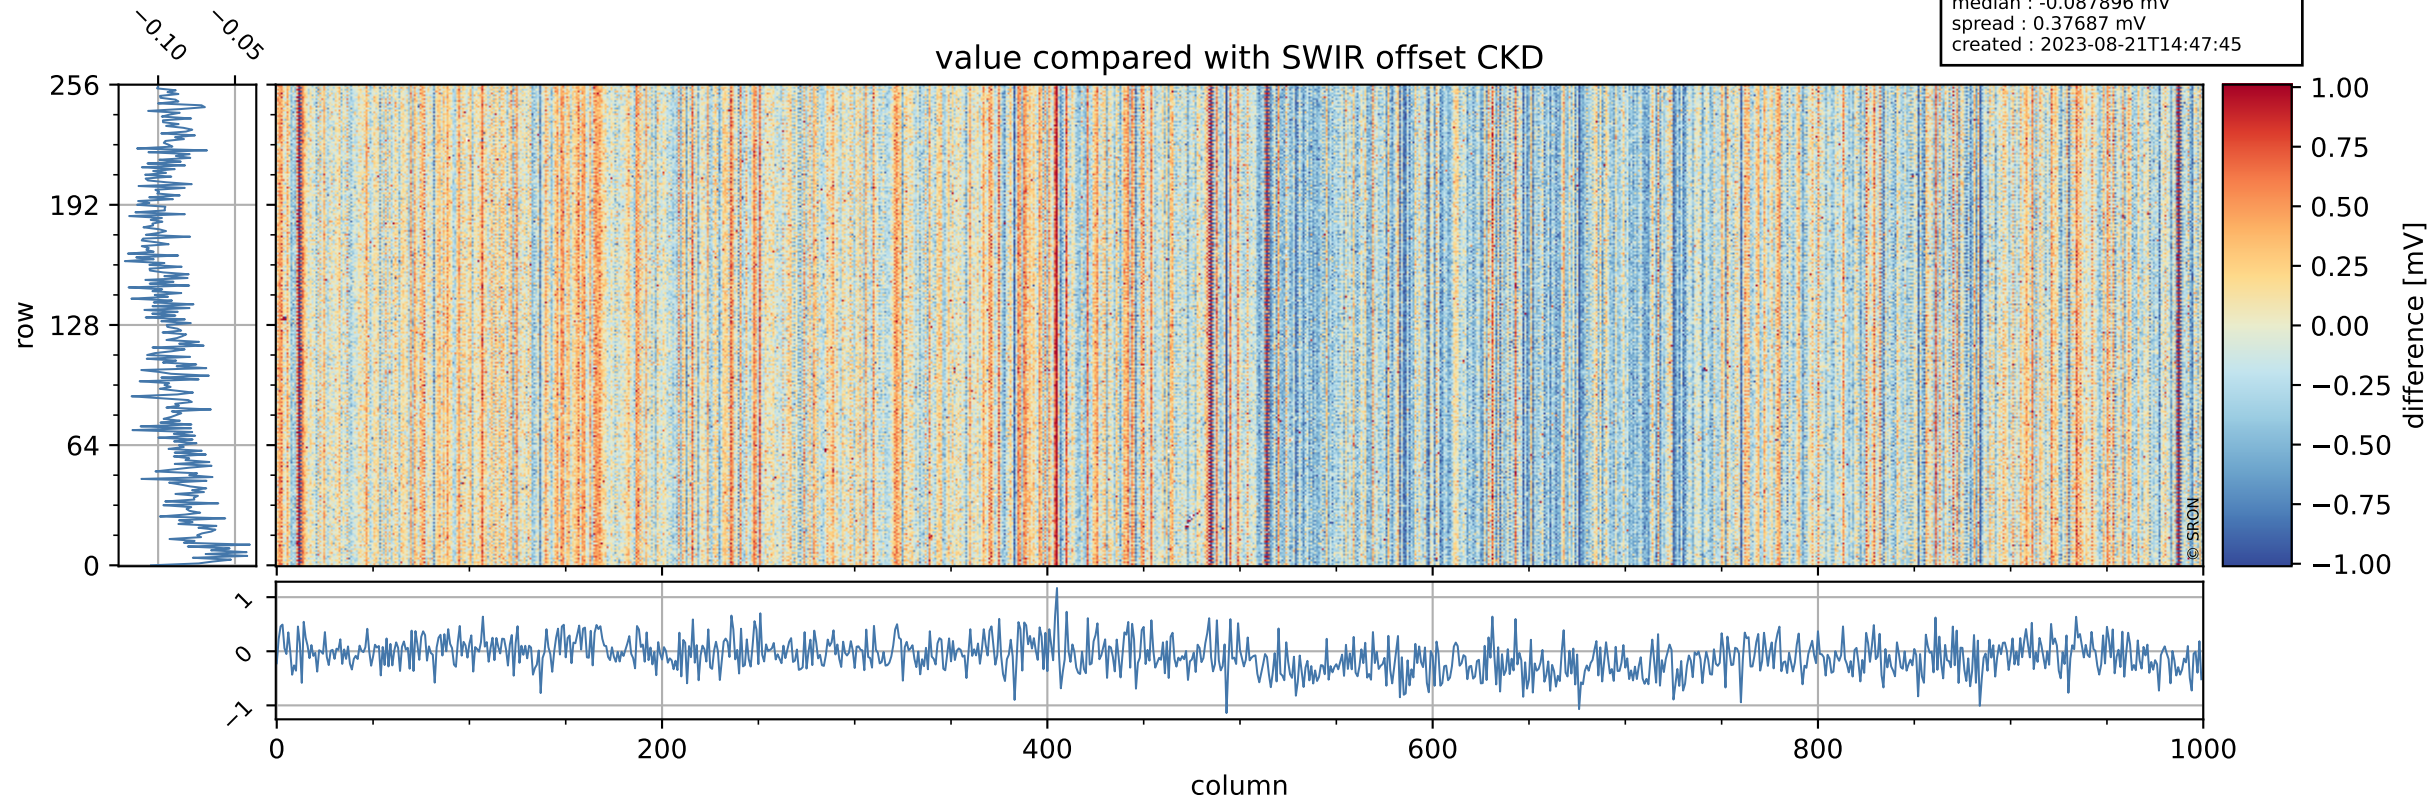

## value detector map

# Tropomi SWIR offset (official)

orbits : 19 in [15457, 15502]  
coverage : 2020-10-07 / 2020-10-10  
median : 28.792  $\mu\text{V}$   
spread : 14.571  $\mu\text{V}$   
created : 2023-08-21T14:47:45

# Tropomi SWIR offset (official)

orbits : 19 in [15457, 15502]  
coverage : 2020-10-07 / 2020-10-10  
median : -0.087896 mV  
spread : 0.37687 mV  
created : 2023-08-21T14:47:45

value compared with SWIR offset CKD

# Tropomi SWIR offset (official) ground-tracks of Sentinel-5P

orbits : 19 in [15457, 15502]  
coverage : 2020-10-07 / 2020-10-10  
created : 2023-08-21T14:47:46