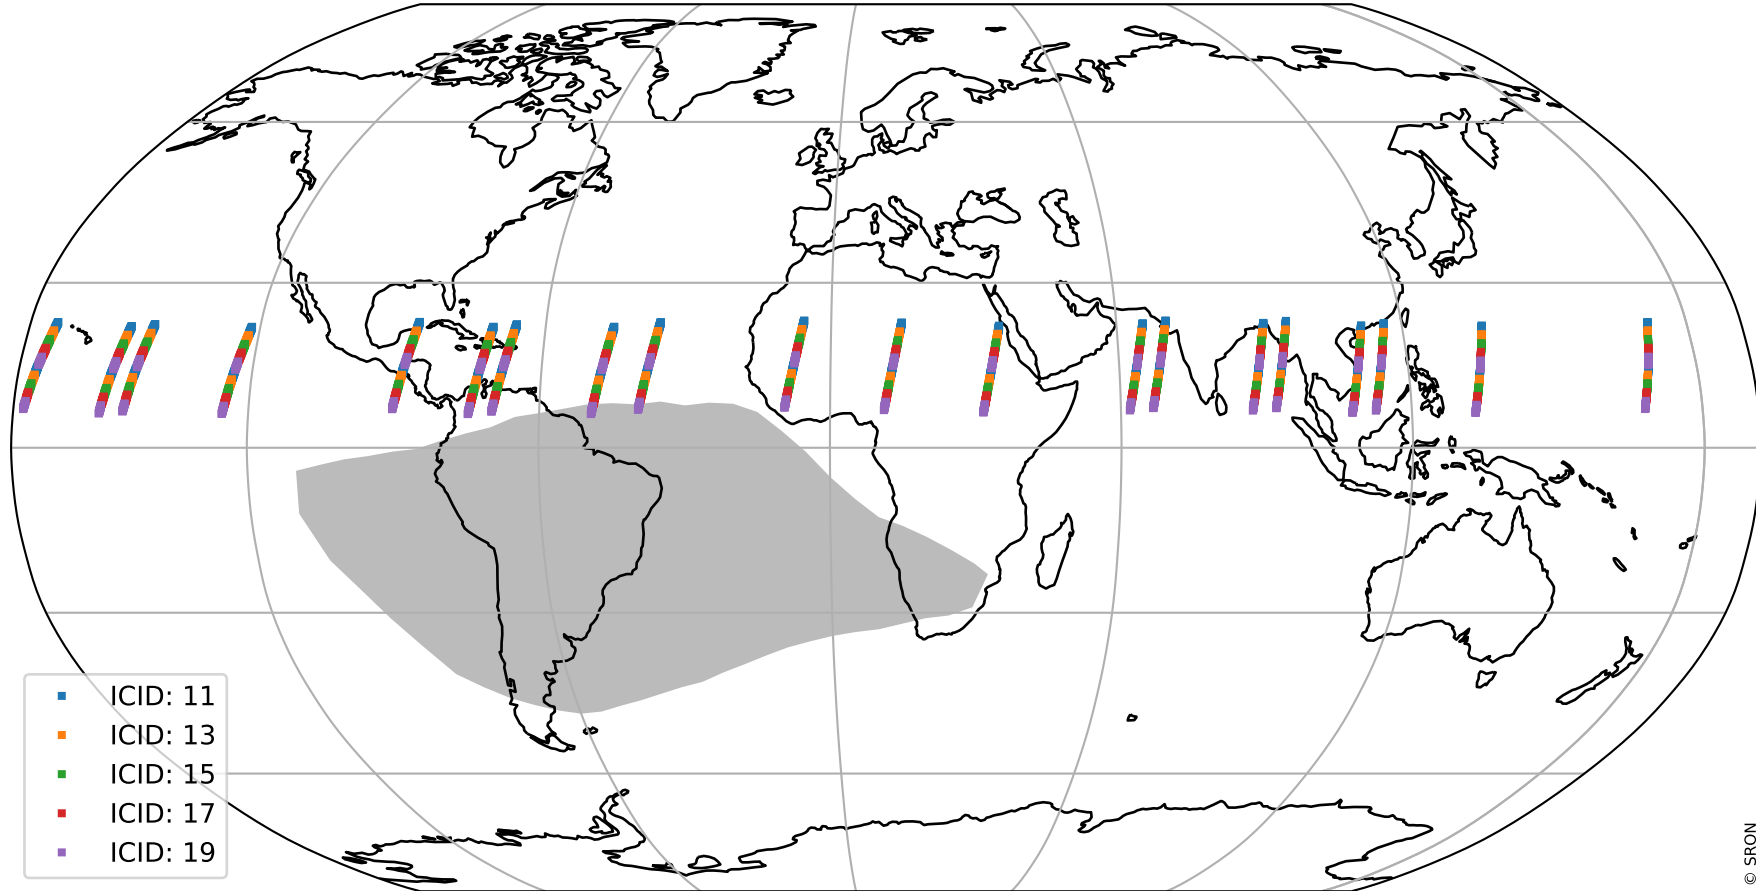

# Tropomi SWIR offset (official)

orbits : 20 in [15472, 15517]  
coverage : 2020-10-08 / 2020-10-11  
median : 28.73  $\mu\text{V}$   
spread : 14.59  $\mu\text{V}$   
created : 2023-08-21T14:47:47

# Tropomi SWIR offset (official)

value compared with SWIR offset CKD

orbits : 20 in [15472, 15517]  
coverage : 2020-10-08 / 2020-10-11  
median : -0.088666 mV  
spread : 0.37866 mV  
created : 2023-08-21T14:47:48

# Tropomi SWIR offset (official) ground-tracks of Sentinel-5P

orbits : 20 in [15472, 15517]  
coverage : 2020-10-08 / 2020-10-11  
created : 2023-08-21T14:47:48

# Tropomi SWIR offset (official)

orbits : [2827, 15517]  
coverage : 2018-04-30 / 2020-10-11  
created : 2023-08-21T14:47:49