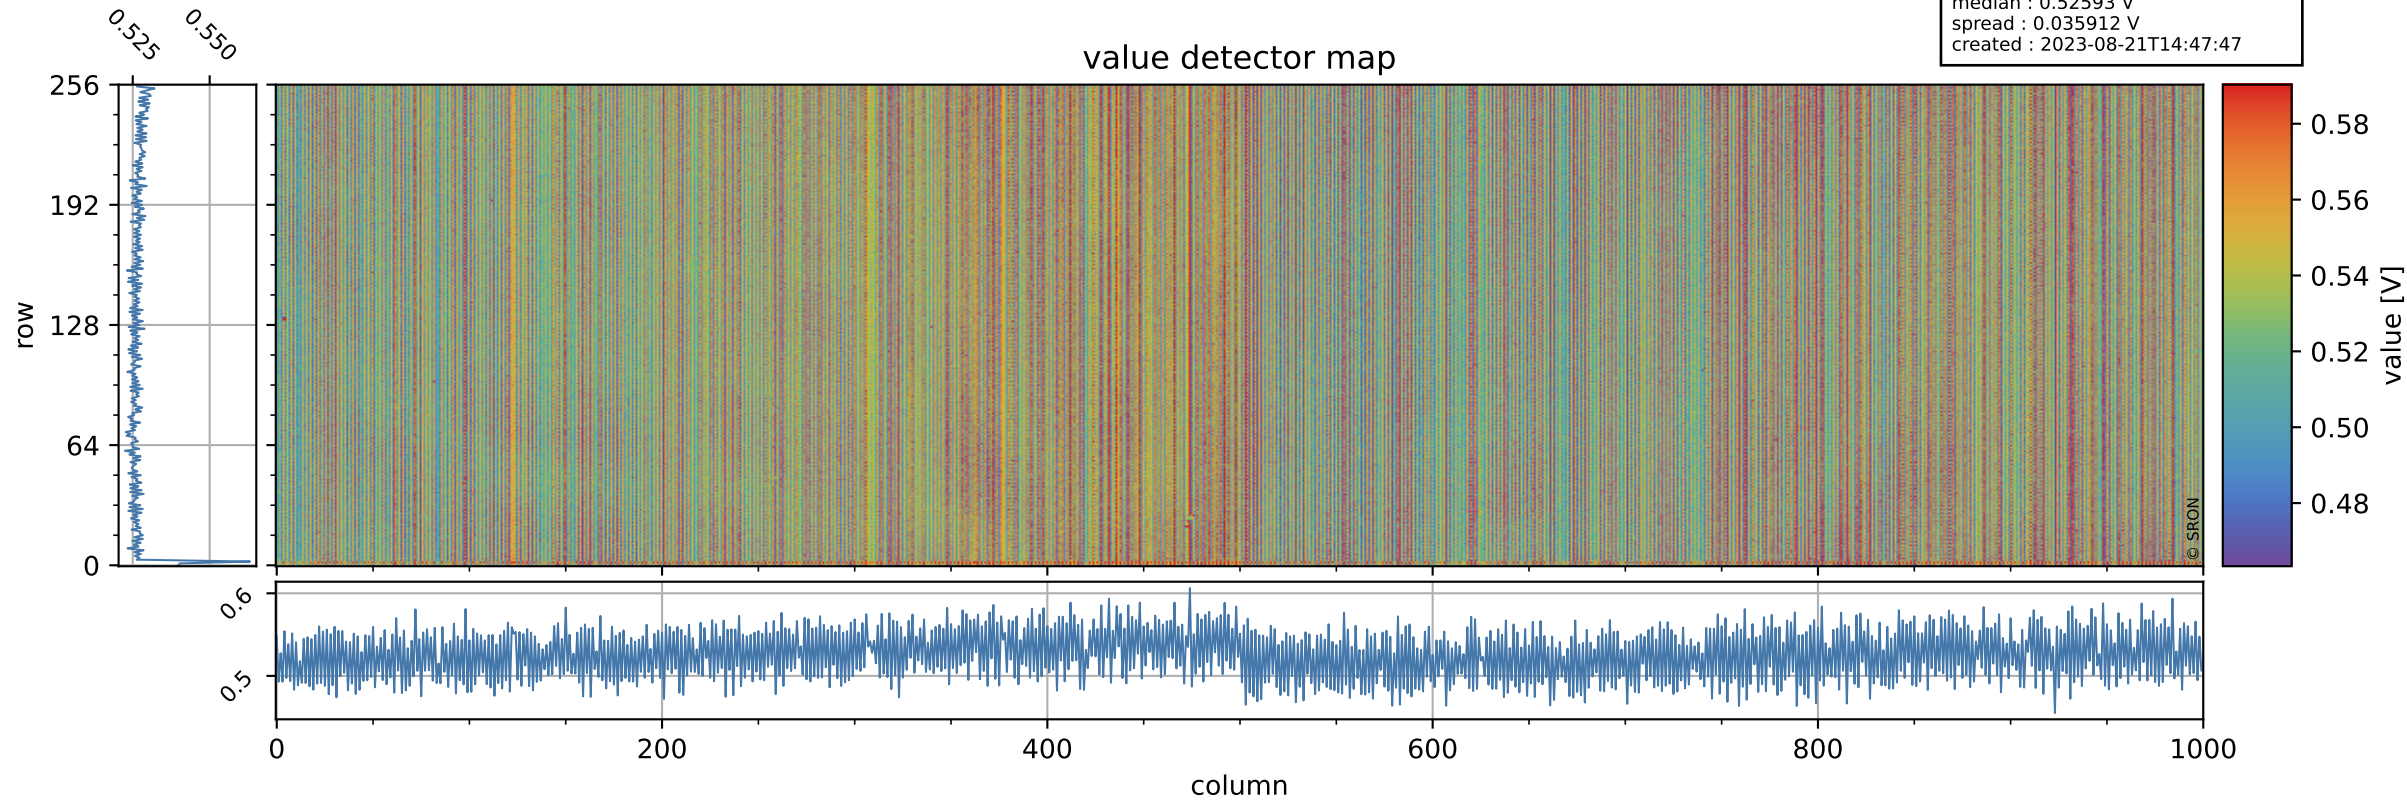

# Tropomi SWIR offset (official)

orbits : 20 in [15472, 15517]  
coverage : 2020-10-08 / 2020-10-11  
median : 0.52593 V  
spread : 0.035912 V  
created : 2023-08-21T14:47:47

## value detector map

# Tropomi SWIR offset (official)

orbits : 20 in [15472, 15517]  
coverage : 2020-10-08 / 2020-10-11  
median : 28.73  $\mu\text{V}$   
spread : 14.59  $\mu\text{V}$   
created : 2023-08-21T14:47:47

# Tropomi SWIR offset (official) ground-tracks of Sentinel-5P

orbits : 20 in [15472, 15517]  
coverage : 2020-10-08 / 2020-10-11  
created : 2023-08-21T14:47:48