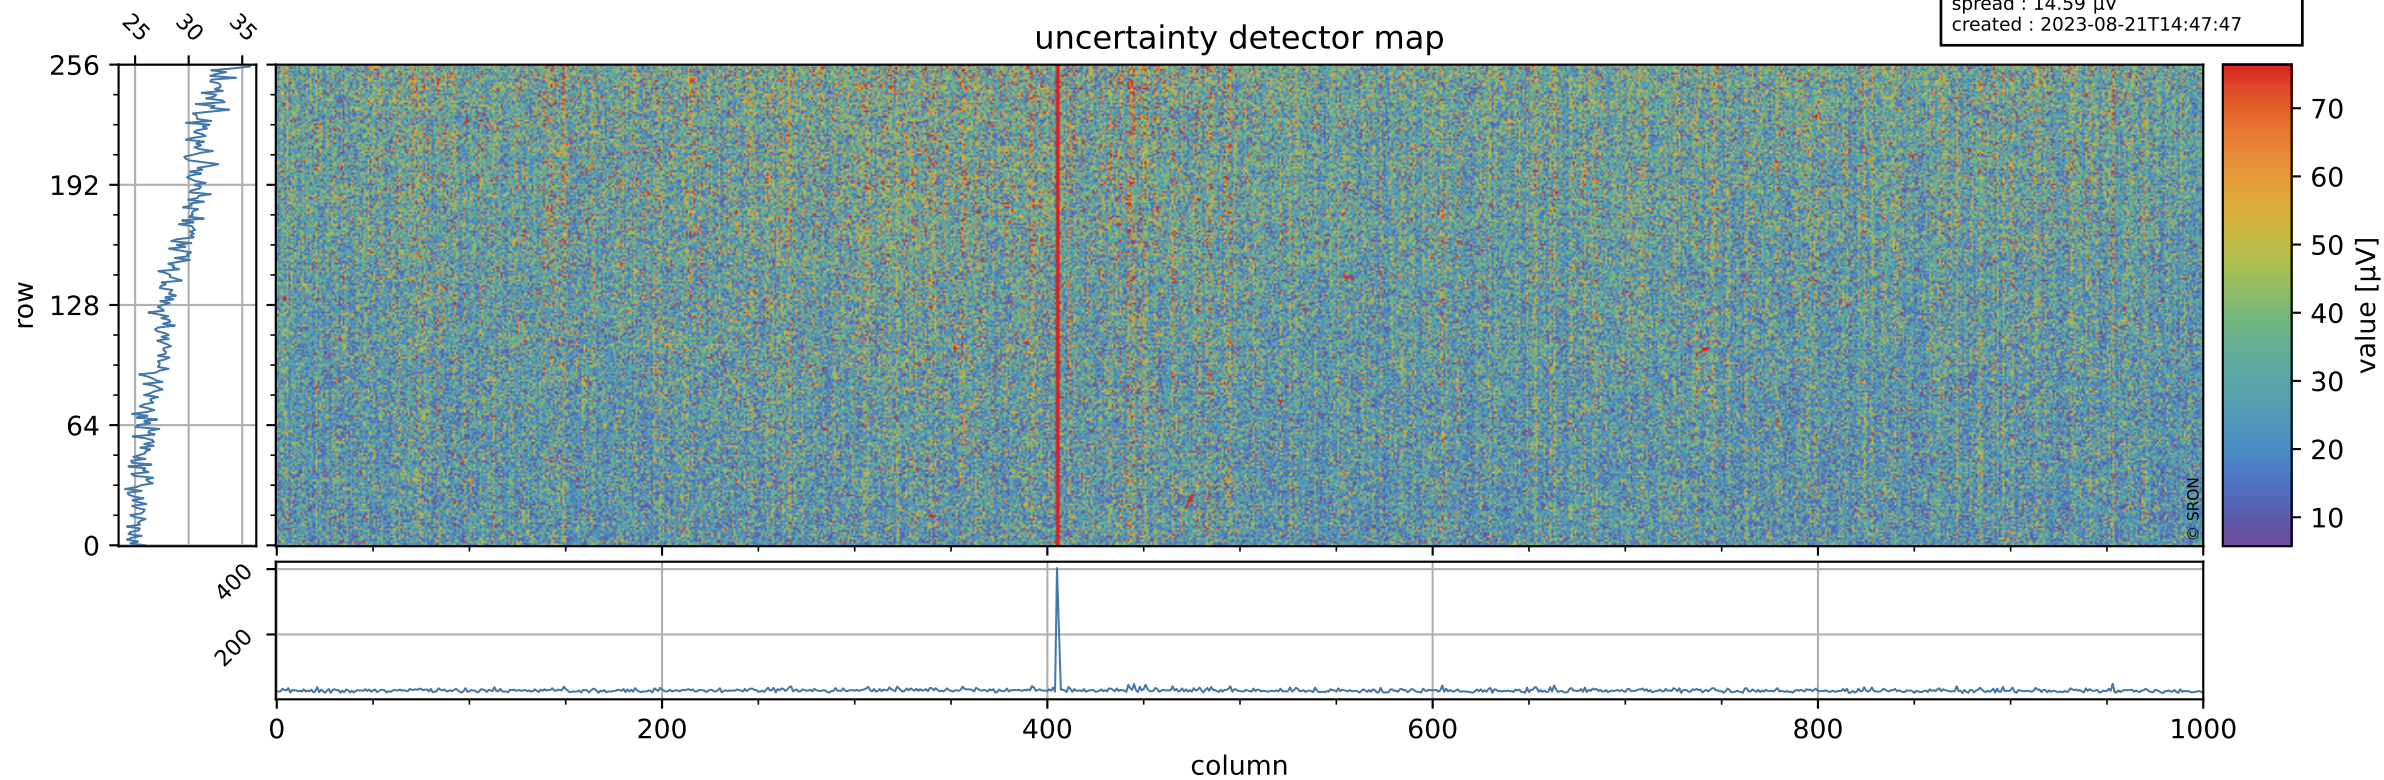

# Tropomi SWIR offset (official)

orbits : 20 in [15472, 15517]  
coverage : 2020-10-08 / 2020-10-11  
median : 0.52593 V  
spread : 0.035912 V  
created : 2023-08-21T14:47:47

## value detector map

# Tropomi SWIR offset (official)

orbits : 20 in [15472, 15517]  
coverage : 2020-10-08 / 2020-10-11  
median : 28.73  $\mu\text{V}$   
spread : 14.59  $\mu\text{V}$   
created : 2023-08-21T14:47:47

# Tropomi SWIR offset (official) ground-tracks of Sentinel-5P

orbits : 20 in [15472, 15517]  
coverage : 2020-10-08 / 2020-10-11  
created : 2023-08-21T14:47:48