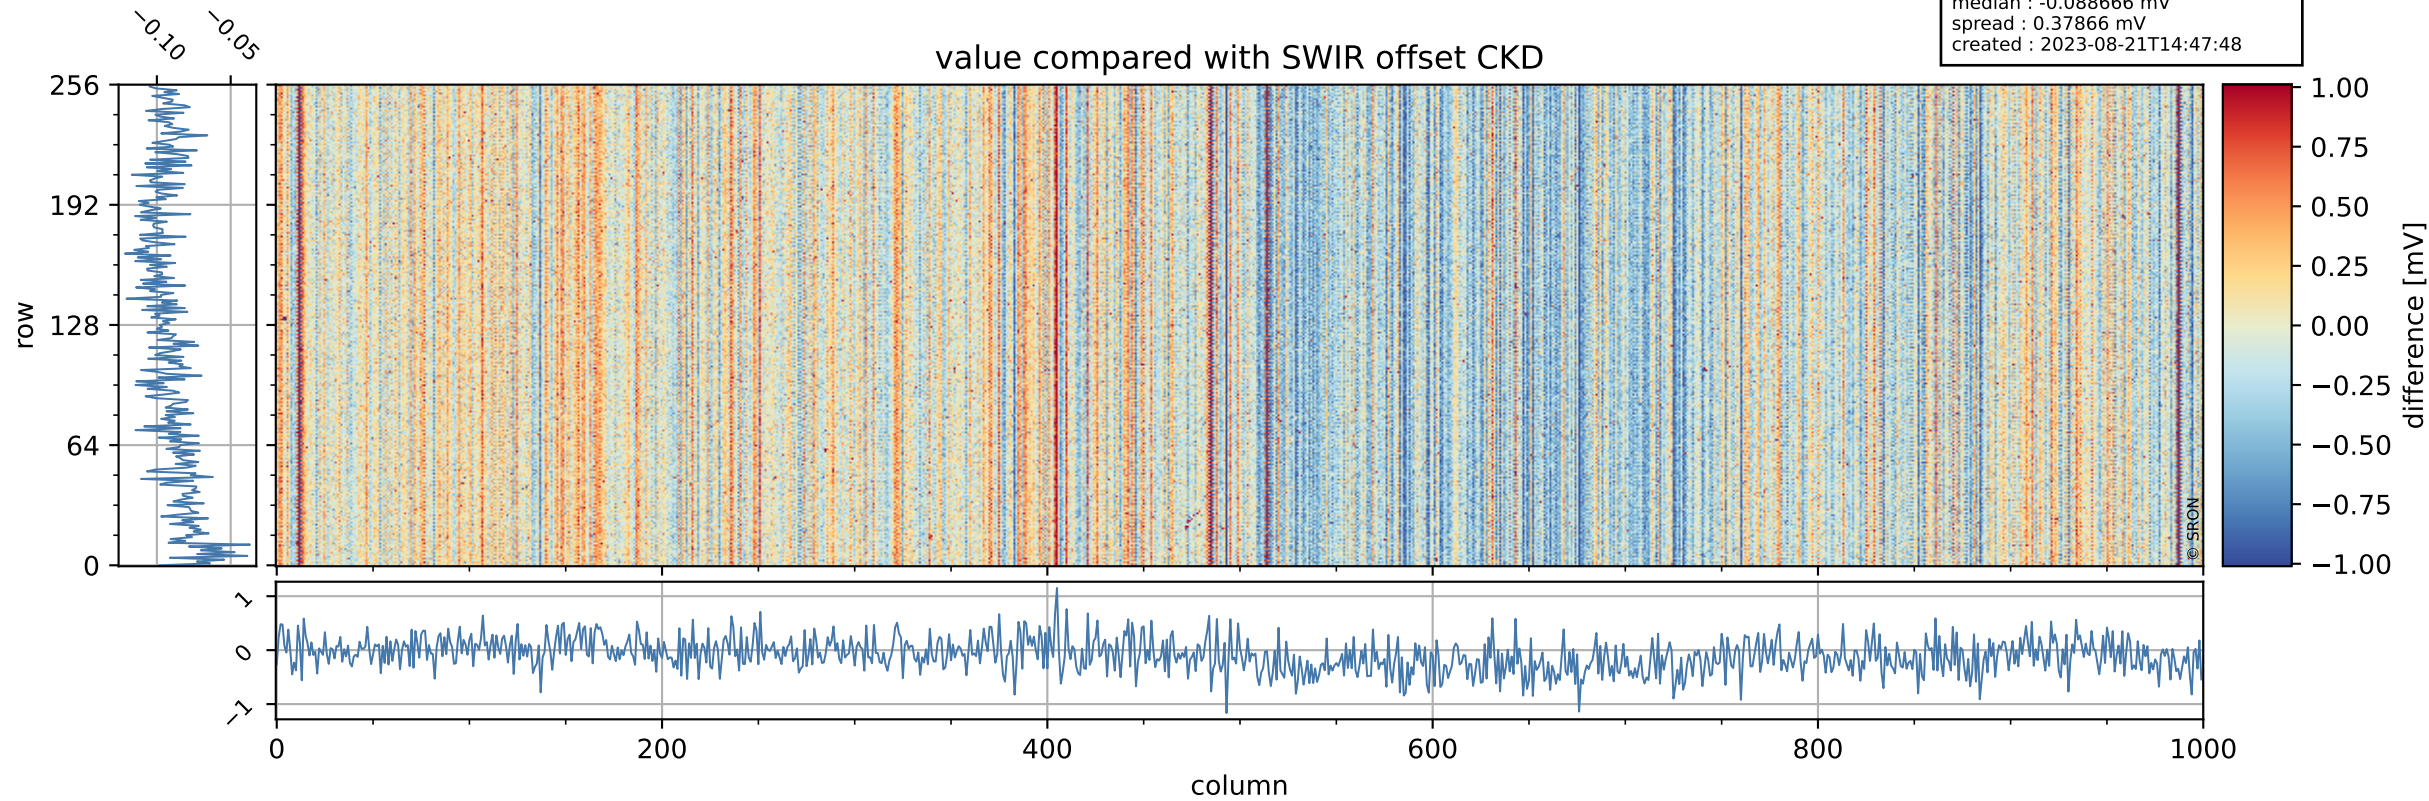

## value detector map

# Tropomi SWIR offset (official)

orbits : 20 in [15472, 15517]  
coverage : 2020-10-08 / 2020-10-11  
median : 28.73  $\mu\text{V}$   
spread : 14.59  $\mu\text{V}$   
created : 2023-08-21T14:47:47

# Tropomi SWIR offset (official) ground-tracks of Sentinel-5P

orbits : 20 in [15472, 15517]  
coverage : 2020-10-08 / 2020-10-11  
created : 2023-08-21T14:47:48

# Tropomi SWIR offset (official)

orbits : [2827, 15517]  
coverage : 2018-04-30 / 2020-10-11  
created : 2023-08-21T14:47:49