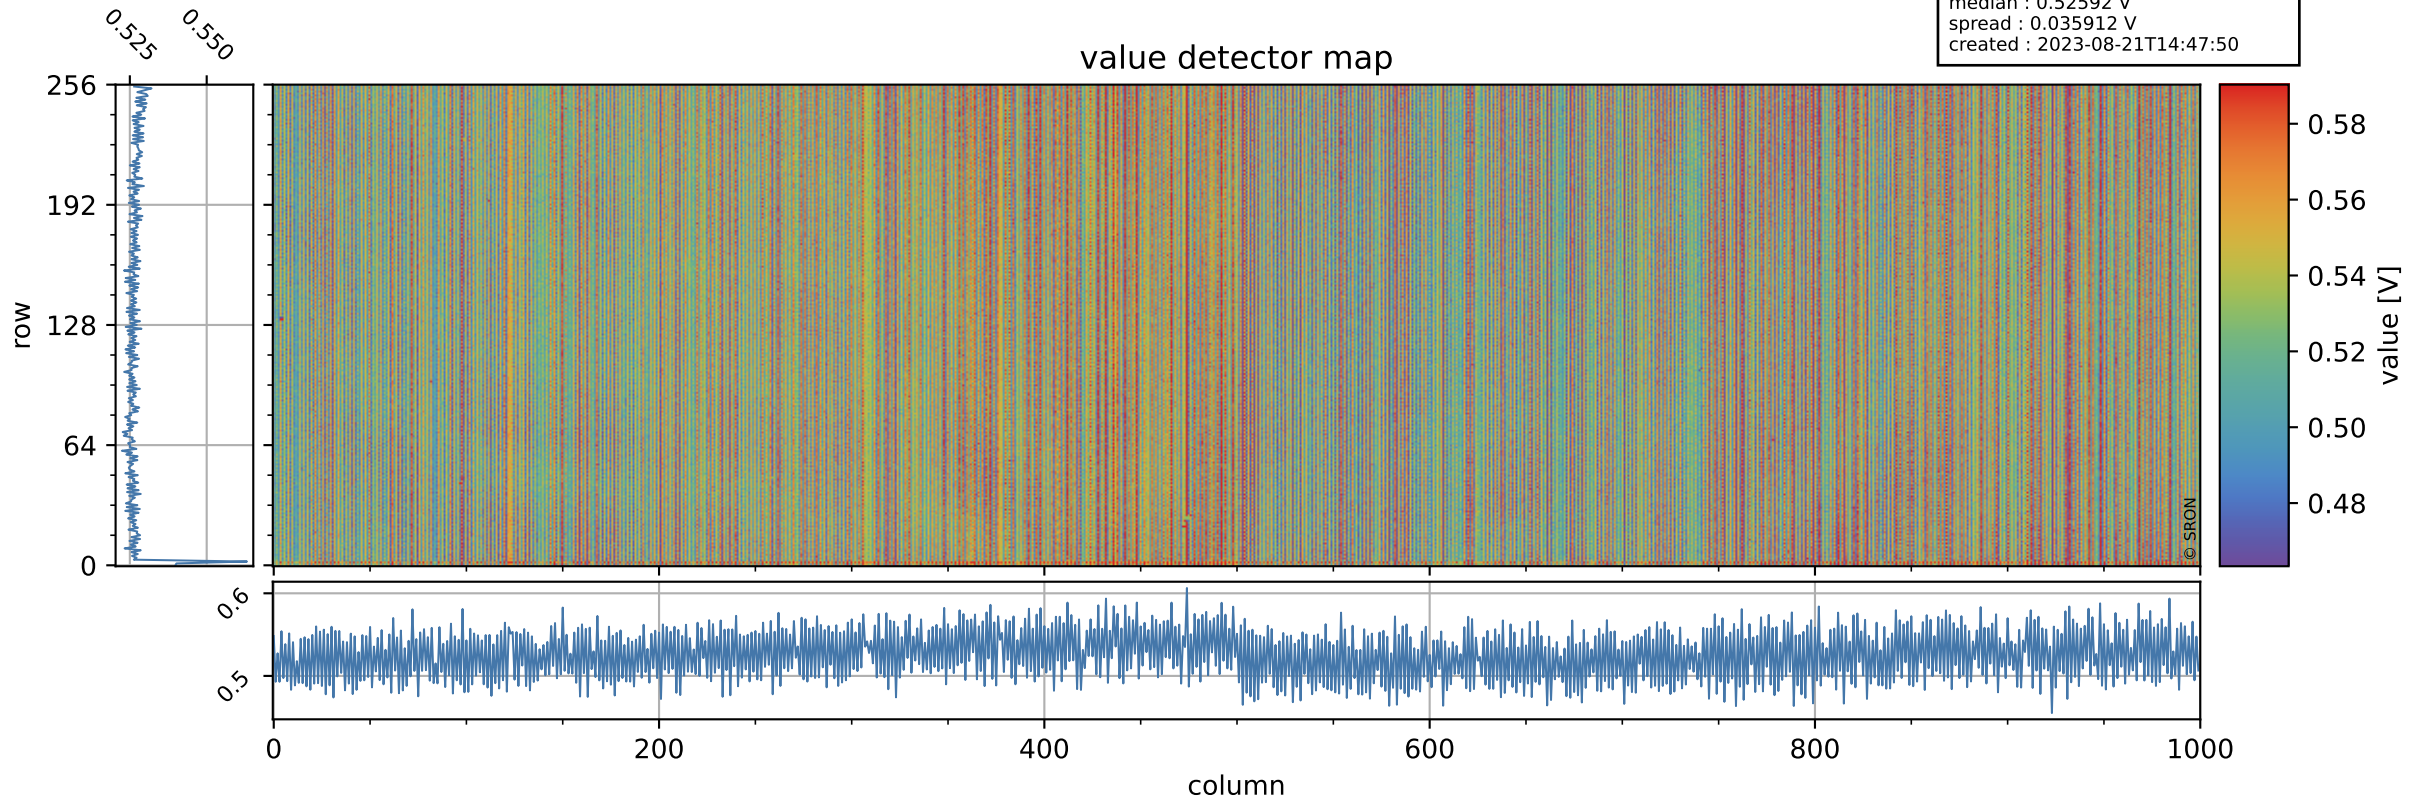

Tropomi SWIR offset (official)

orbits : 19 in [15487, 15532]
coverage : 2020-10-09 / 2020-10-12
median : 0.52592 V
spread : 0.035912 V
created : 2023-08-21T14:47:50

value detector map

Tropomi SWIR offset (official)

orbits : 19 in [15487, 15532]
coverage : 2020-10-09 / 2020-10-12
median : 29.02 μV
spread : 14.647 μV
created : 2023-08-21T14:47:50

Tropomi SWIR offset (official)

orbits : 19 in [15487, 15532]
coverage : 2020-10-09 / 2020-10-12
median : -0.094096 mV
spread : 0.3791 mV
created : 2023-08-21T14:47:50

value compared with SWIR offset CKD

Tropomi SWIR offset (official) ground-tracks of Sentinel-5P

orbits : 19 in [15487, 15532]
coverage : 2020-10-09 / 2020-10-12
created : 2023-08-21T14:47:51

Tropomi SWIR offset (official)

orbits : [2827, 15532]
coverage : 2018-04-30 / 2020-10-12
created : 2023-08-21T14:47:51

trend of detector median & temperatures