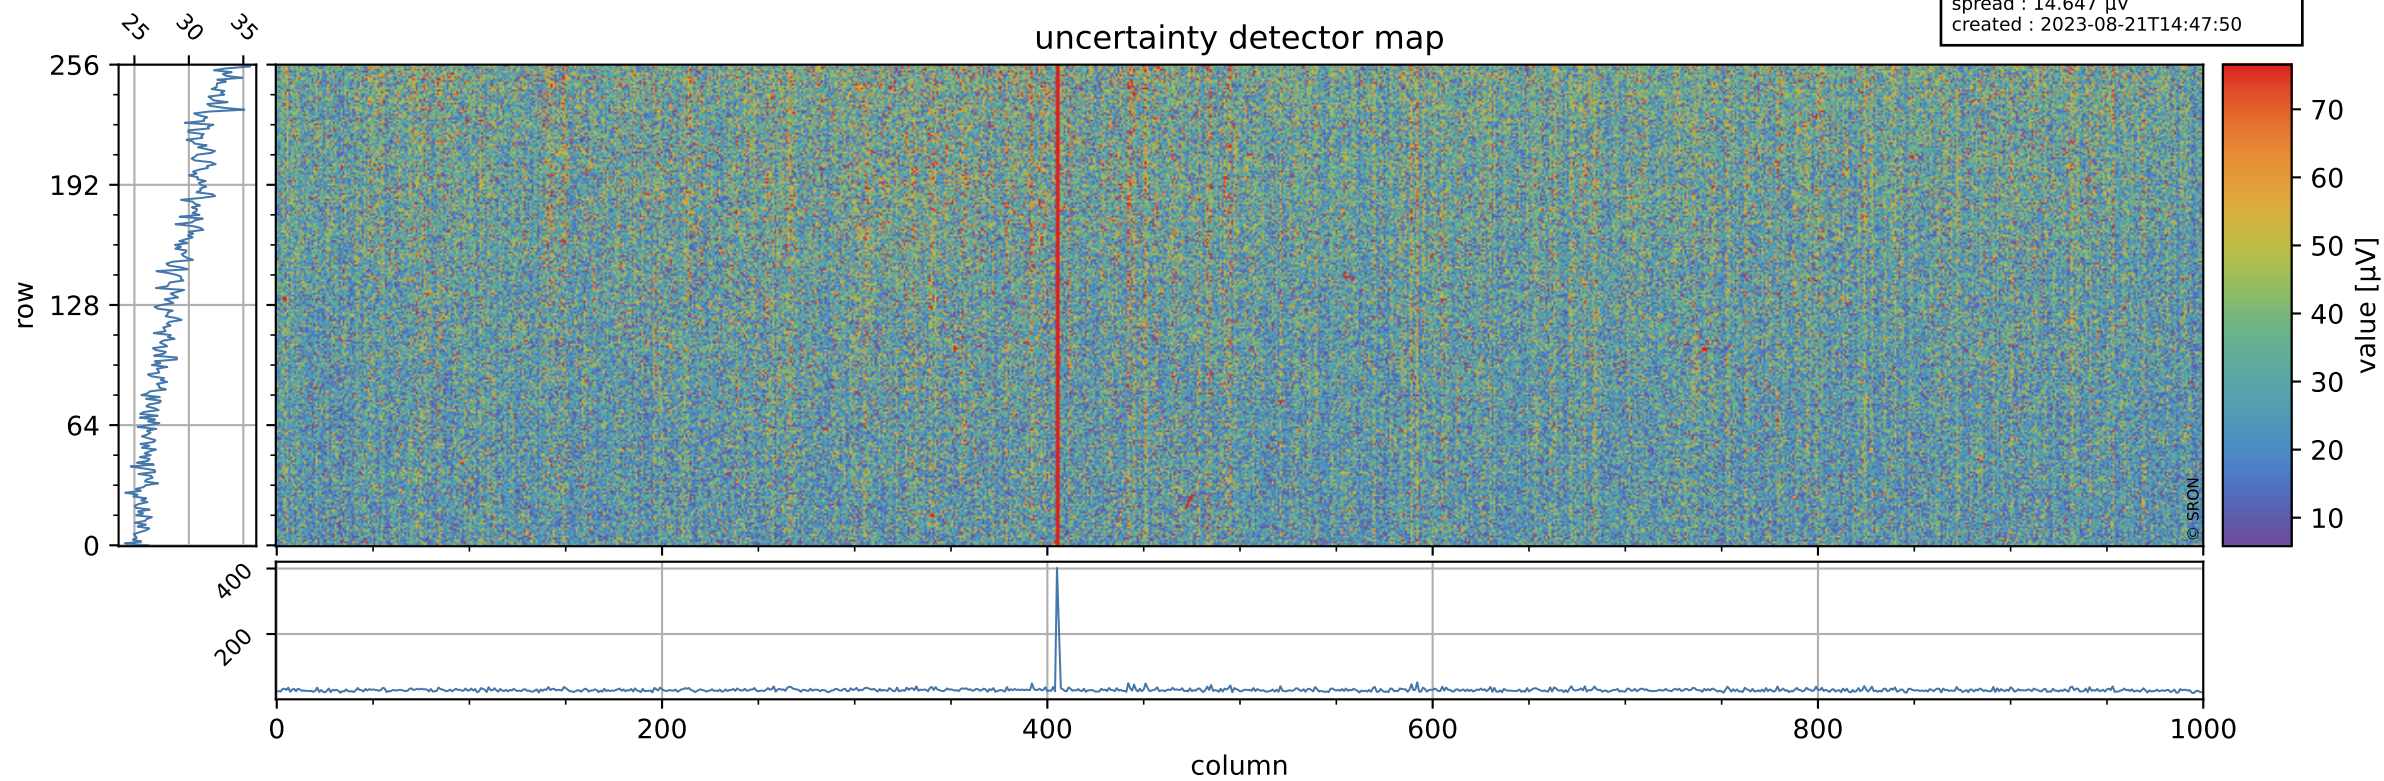

Tropomi SWIR offset (official)

orbits : 19 in [15487, 15532]
coverage : 2020-10-09 / 2020-10-12
median : 0.52592 V
spread : 0.035912 V
created : 2023-08-21T14:47:50

value detector map

Tropomi SWIR offset (official)

orbits : 19 in [15487, 15532]
coverage : 2020-10-09 / 2020-10-12
median : 29.02 μV
spread : 14.647 μV
created : 2023-08-21T14:47:50

Tropomi SWIR offset (official)

orbits : 19 in [15487, 15532]
coverage : 2020-10-09 / 2020-10-12
median : -0.094096 mV
spread : 0.3791 mV
created : 2023-08-21T14:47:50

value compared with SWIR offset CKD

Tropomi SWIR offset (official) ground-tracks of Sentinel-5P

orbits : 19 in [15487, 15532]
coverage : 2020-10-09 / 2020-10-12
created : 2023-08-21T14:47:51

Tropomi SWIR offset (official)

orbits : [2827, 15532]
coverage : 2018-04-30 / 2020-10-12
created : 2023-08-21T14:47:51

trend of detector median & temperatures