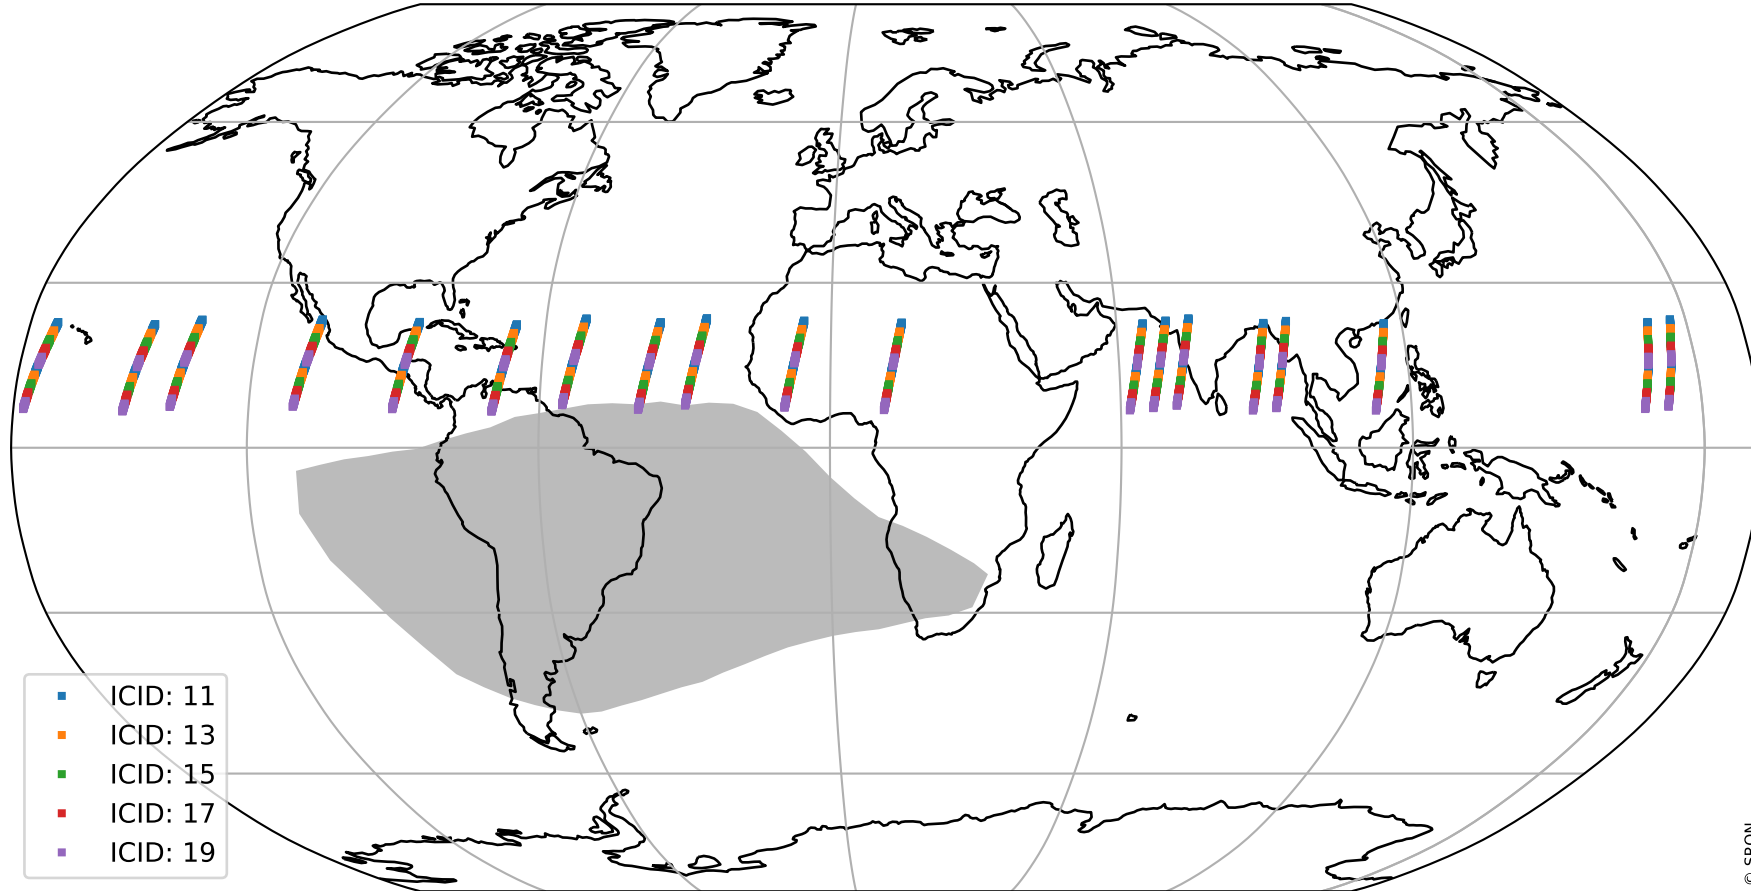

Tropomi SWIR offset (official)

orbits : 19 in [15487, 15532]
coverage : 2020-10-09 / 2020-10-12
median : 0.52592 V
spread : 0.035912 V
created : 2023-08-21T14:47:50

value detector map

Tropomi SWIR offset (official)

orbits : 19 in [15487, 15532]
coverage : 2020-10-09 / 2020-10-12
median : 29.02 μV
spread : 14.647 μV
created : 2023-08-21T14:47:50

Tropomi SWIR offset (official)

orbits : 19 in [15487, 15532]
coverage : 2020-10-09 / 2020-10-12
median : -0.094096 mV
spread : 0.3791 mV
created : 2023-08-21T14:47:50

value compared with SWIR offset CKD

Tropomi SWIR offset (official) ground-tracks of Sentinel-5P

orbits : 19 in [15487, 15532]
coverage : 2020-10-09 / 2020-10-12
created : 2023-08-21T14:47:51

Tropomi SWIR offset (official)

orbits : [2827, 15532]
coverage : 2018-04-30 / 2020-10-12
created : 2023-08-21T14:47:51

trend of detector median & temperatures