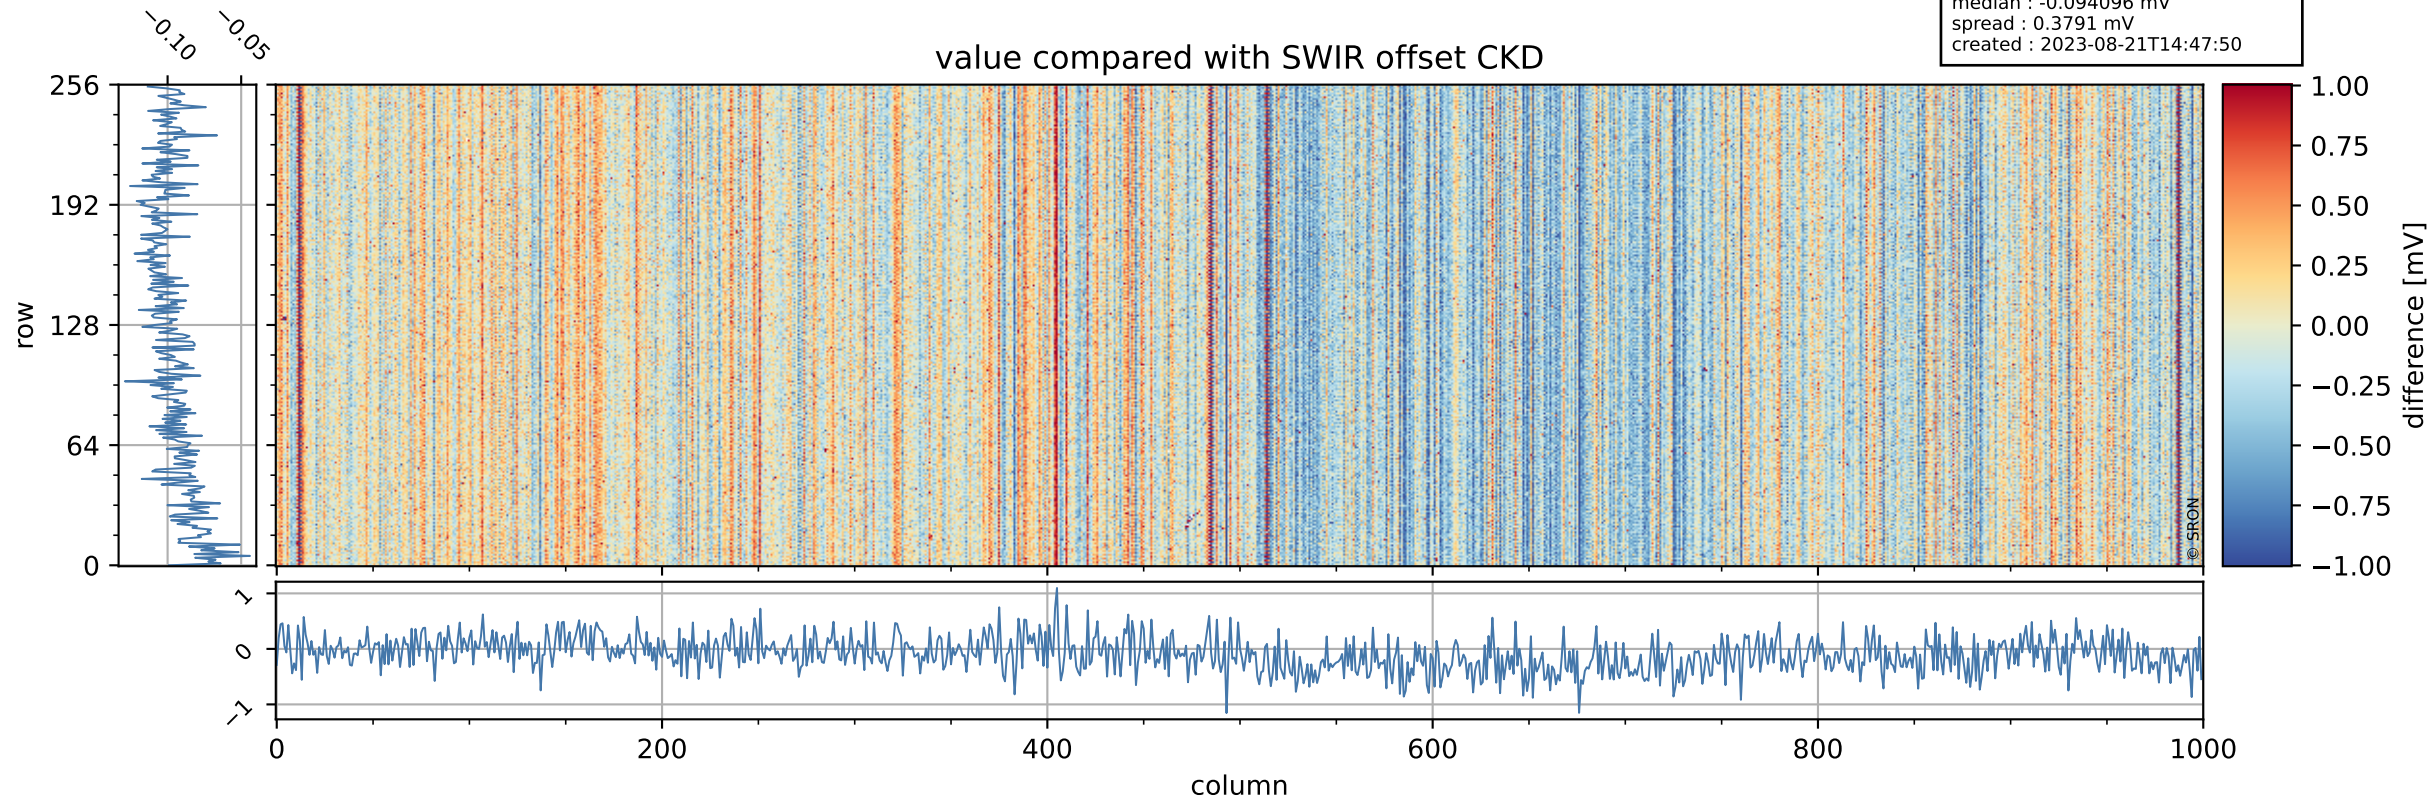

Tropomi SWIR offset (official)

orbits : 19 in [15487, 15532]
coverage : 2020-10-09 / 2020-10-12
median : 0.52592 V
spread : 0.035912 V
created : 2023-08-21T14:47:50

value detector map

Tropomi SWIR offset (official)

orbits : 19 in [15487, 15532]
coverage : 2020-10-09 / 2020-10-12
median : 29.02 μV
spread : 14.647 μV
created : 2023-08-21T14:47:50

Tropomi SWIR offset (official)

orbits : 19 in [15487, 15532]
coverage : 2020-10-09 / 2020-10-12
median : -0.094096 mV
spread : 0.3791 mV
created : 2023-08-21T14:47:50

value compared with SWIR offset CKD

Tropomi SWIR offset (official) ground-tracks of Sentinel-5P

orbits : 19 in [15487, 15532]
coverage : 2020-10-09 / 2020-10-12
created : 2023-08-21T14:47:51

Tropomi SWIR offset (official)

orbits : [2827, 15532]
coverage : 2018-04-30 / 2020-10-12
created : 2023-08-21T14:47:51

trend of detector median & temperatures