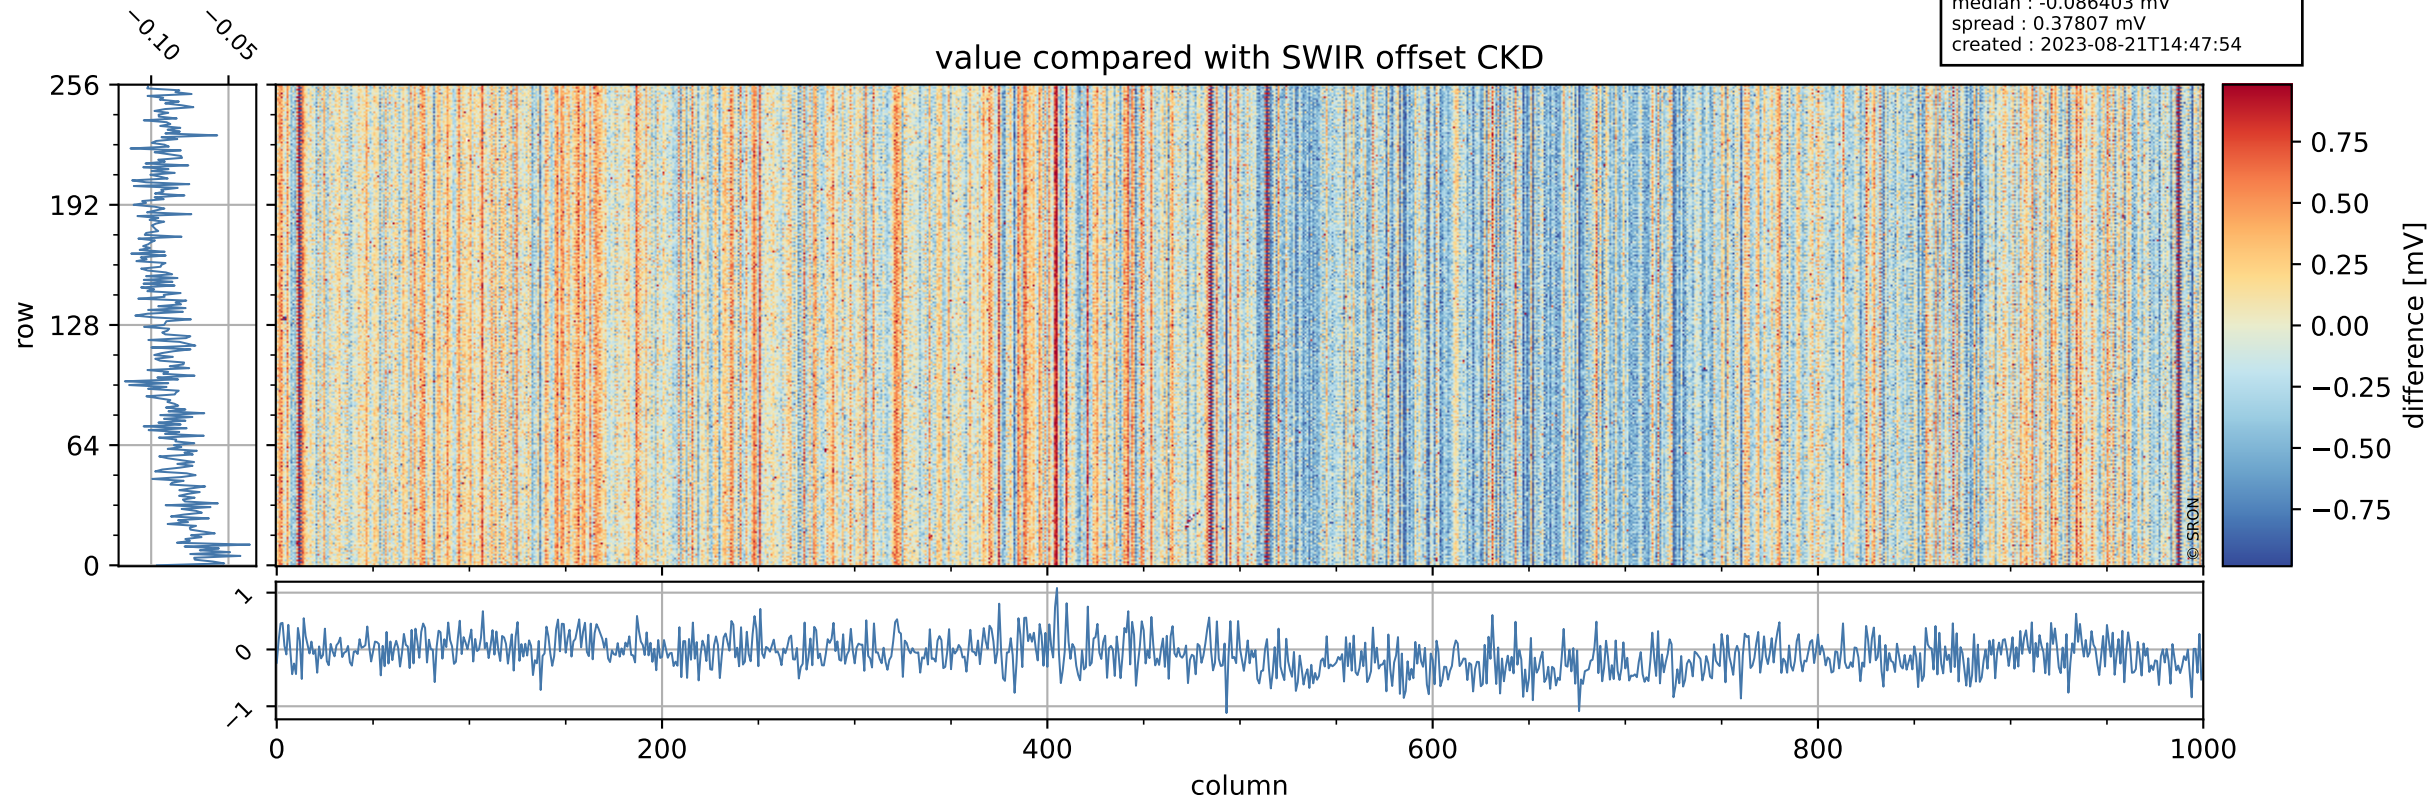

Tropomi SWIR offset (official)

orbits : 20 in [15502, 15547]
coverage : 2020-10-10 / 2020-10-13
median : 0.52593 V
spread : 0.035912 V
created : 2023-08-21T14:47:53

value detector map

Tropomi SWIR offset (official)

orbits : 20 in [15502, 15547]
coverage : 2020-10-10 / 2020-10-13
median : 27.969 μV
spread : 14.26 μV
created : 2023-08-21T14:47:53

Tropomi SWIR offset (official)

orbits : 20 in [15502, 15547]
coverage : 2020-10-10 / 2020-10-13
median : -0.086403 mV
spread : 0.37807 mV
created : 2023-08-21T14:47:54

value compared with SWIR offset CKD

Tropomi SWIR offset (official) ground-tracks of Sentinel-5P

orbits : 20 in [15502, 15547]
coverage : 2020-10-10 / 2020-10-13
created : 2023-08-21T14:47:54

Tropomi SWIR offset (official)

orbits : [2827, 15547]
coverage : 2018-04-30 / 2020-10-13
created : 2023-08-21T14:47:55

trend of detector median & temperatures