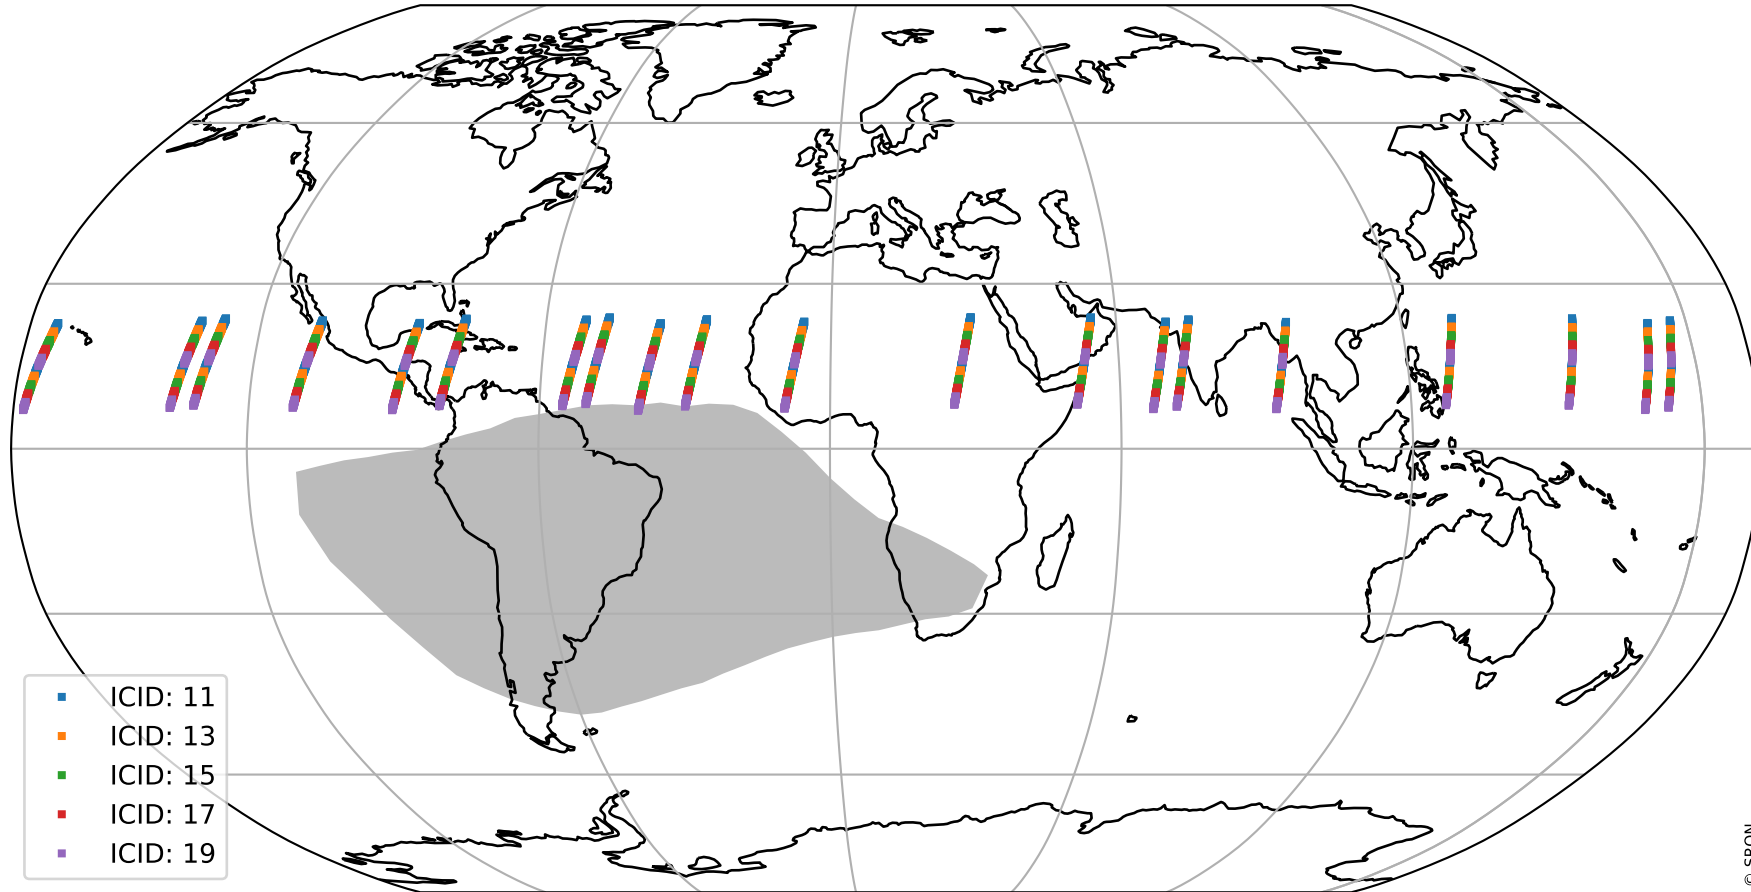

Tropomi SWIR offset (official)

orbits : 20 in [15502, 15547]
coverage : 2020-10-10 / 2020-10-13
median : 0.52593 V
spread : 0.035912 V
created : 2023-08-21T14:47:53

value detector map

Tropomi SWIR offset (official)

orbits : 20 in [15502, 15547]
coverage : 2020-10-10 / 2020-10-13
median : 27.969 μV
spread : 14.26 μV
created : 2023-08-21T14:47:53

Tropomi SWIR offset (official)

orbits : 20 in [15502, 15547]
coverage : 2020-10-10 / 2020-10-13
median : -0.086403 mV
spread : 0.37807 mV
created : 2023-08-21T14:47:54

value compared with SWIR offset CKD

Tropomi SWIR offset (official) ground-tracks of Sentinel-5P

orbits : 20 in [15502, 15547]
coverage : 2020-10-10 / 2020-10-13
created : 2023-08-21T14:47:54

Tropomi SWIR offset (official)

orbits : [2827, 15547]
coverage : 2018-04-30 / 2020-10-13
created : 2023-08-21T14:47:55

trend of detector median & temperatures