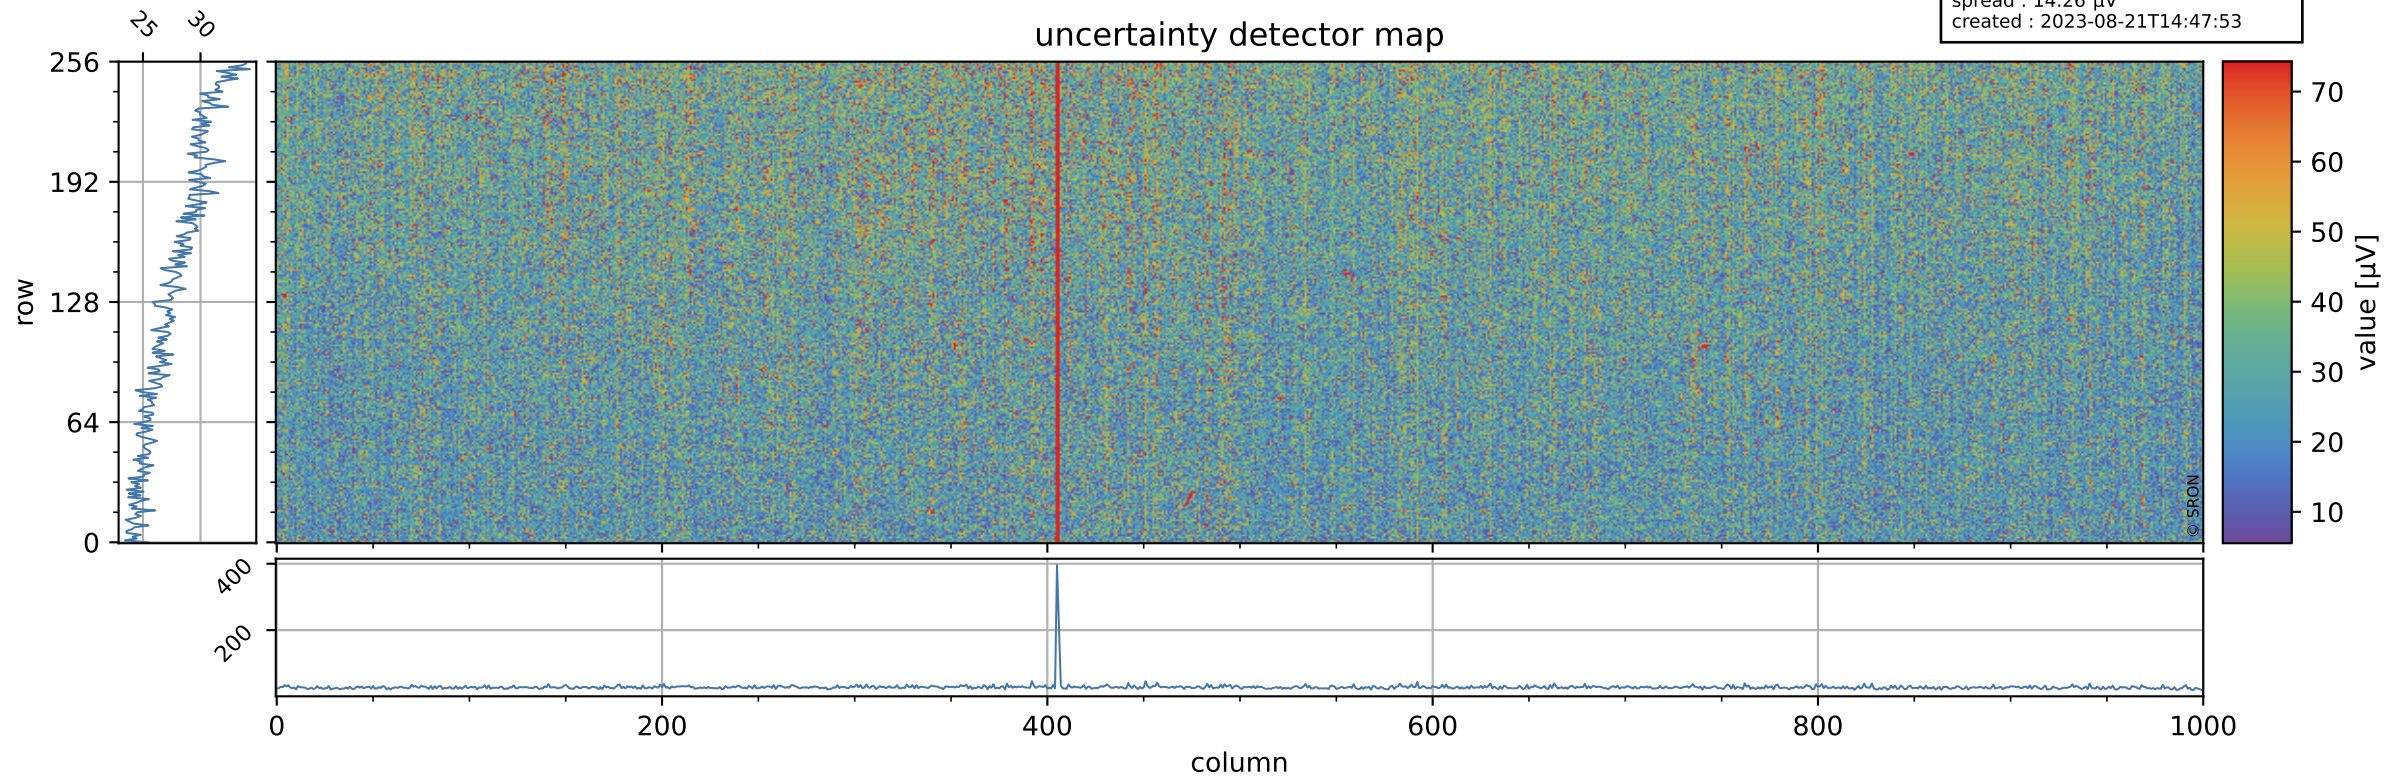

Tropomi SWIR offset (official)

orbits : 20 in [15502, 15547]
coverage : 2020-10-10 / 2020-10-13
median : 0.52593 V
spread : 0.035912 V
created : 2023-08-21T14:47:53

value detector map

Tropomi SWIR offset (official)

orbits : 20 in [15502, 15547]
coverage : 2020-10-10 / 2020-10-13
median : 27.969 μV
spread : 14.26 μV
created : 2023-08-21T14:47:53

Tropomi SWIR offset (official)

orbits : 20 in [15502, 15547]
coverage : 2020-10-10 / 2020-10-13
median : -0.086403 mV
spread : 0.37807 mV
created : 2023-08-21T14:47:54

value compared with SWIR offset CKD

Tropomi SWIR offset (official) ground-tracks of Sentinel-5P

orbits : 20 in [15502, 15547]
coverage : 2020-10-10 / 2020-10-13
created : 2023-08-21T14:47:54

Tropomi SWIR offset (official)

orbits : [2827, 15547]
coverage : 2018-04-30 / 2020-10-13
created : 2023-08-21T14:47:55

trend of detector median & temperatures