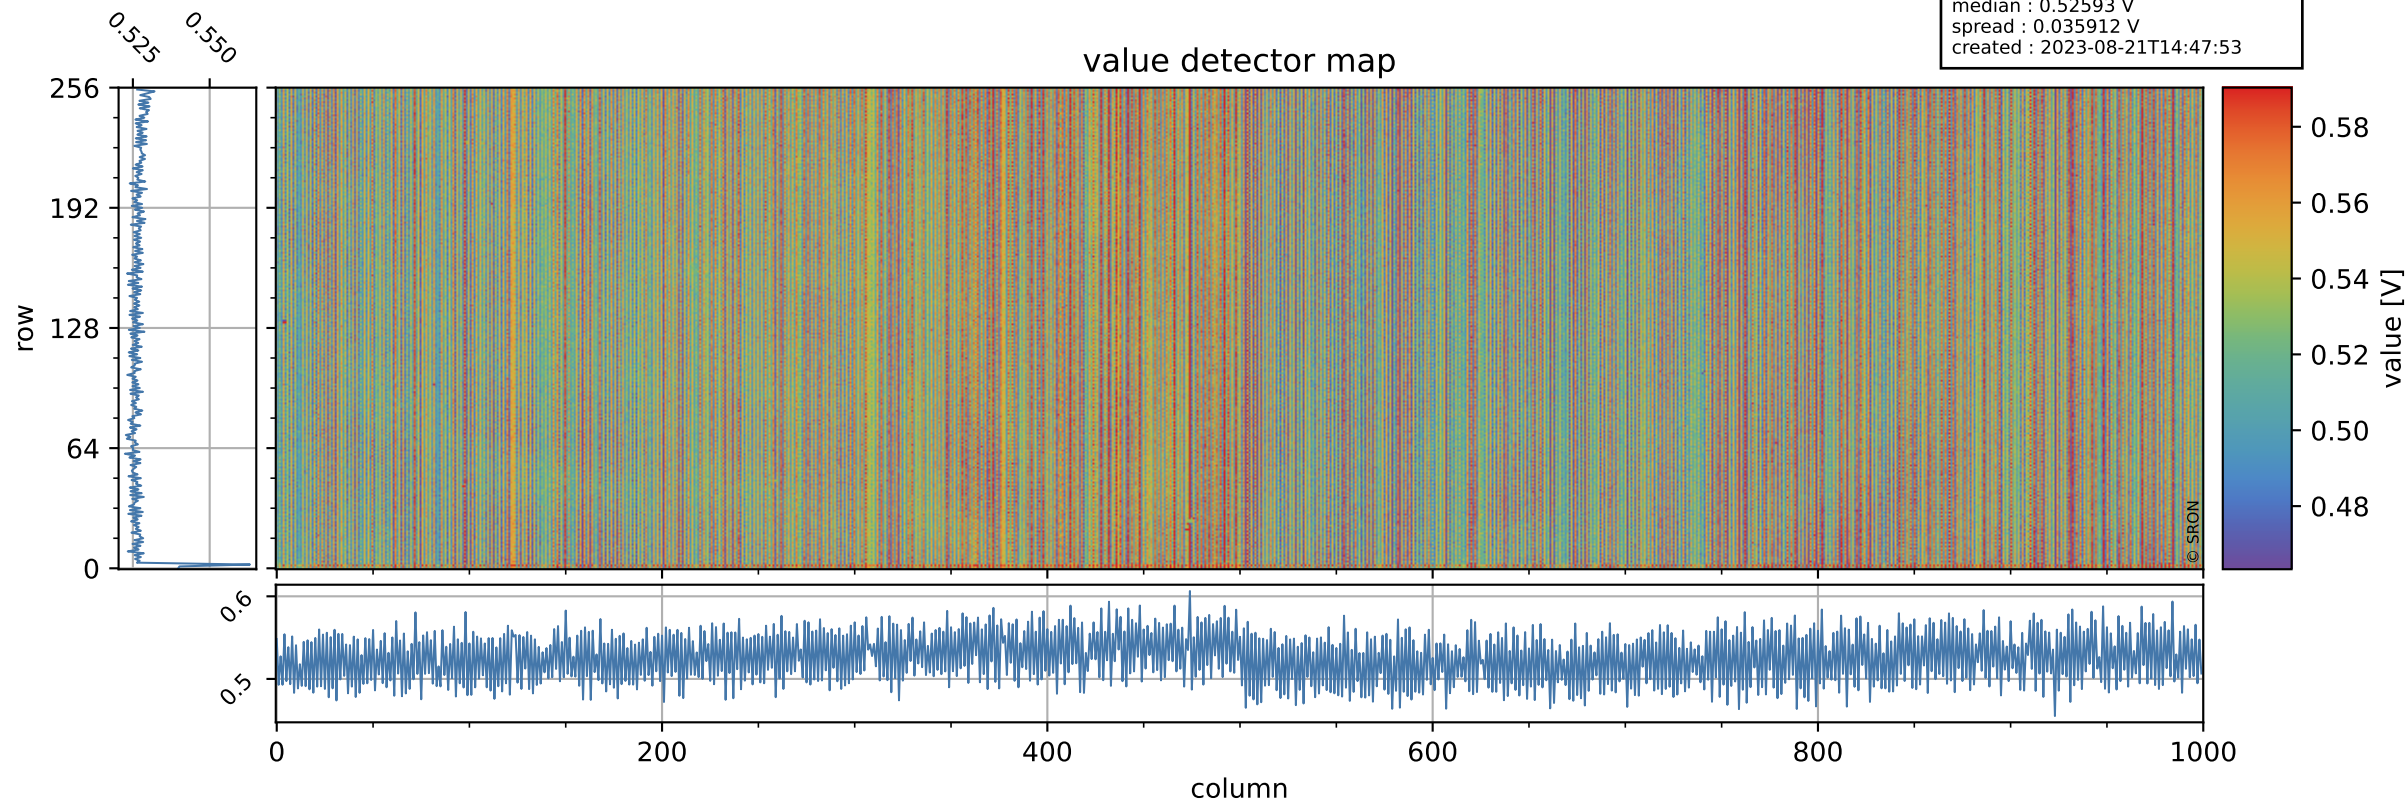

Tropomi SWIR offset (official)

orbits : 20 in [15502, 15547]
coverage : 2020-10-10 / 2020-10-13
median : 0.52593 V
spread : 0.035912 V
created : 2023-08-21T14:47:53

value detector map

Tropomi SWIR offset (official)

orbits : 20 in [15502, 15547]
coverage : 2020-10-10 / 2020-10-13
median : 27.969 μV
spread : 14.26 μV
created : 2023-08-21T14:47:53

Tropomi SWIR offset (official)

orbits : 20 in [15502, 15547]
coverage : 2020-10-10 / 2020-10-13
median : -0.086403 mV
spread : 0.37807 mV
created : 2023-08-21T14:47:54

value compared with SWIR offset CKD

Tropomi SWIR offset (official) ground-tracks of Sentinel-5P

orbits : 20 in [15502, 15547]
coverage : 2020-10-10 / 2020-10-13
created : 2023-08-21T14:47:54

Tropomi SWIR offset (official)

orbits : [2827, 15547]
coverage : 2018-04-30 / 2020-10-13
created : 2023-08-21T14:47:55

trend of detector median & temperatures