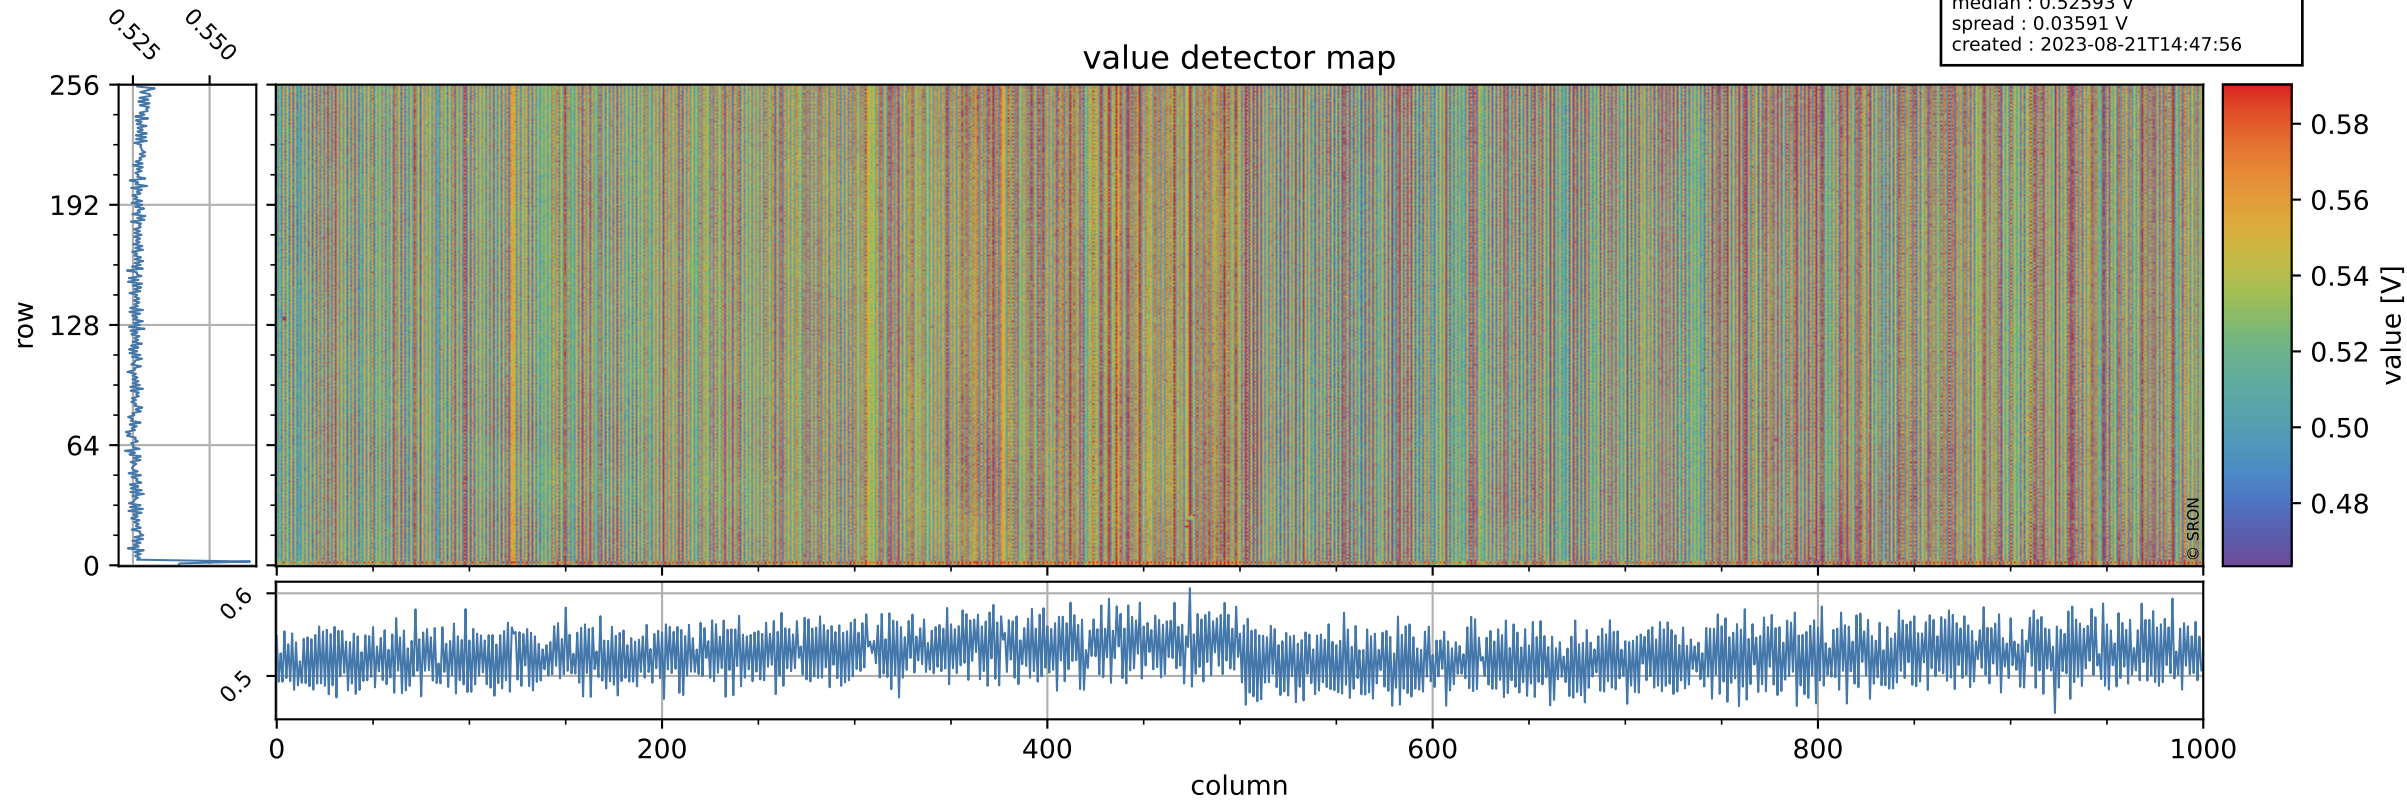

Tropomi SWIR offset (official)

orbits : 19 in [15517, 15562]
coverage : 2020-10-11 / 2020-10-14
median : 0.52593 V
spread : 0.03591 V
created : 2023-08-21T14:47:56

value detector map

Tropomi SWIR offset (official)

orbits : 19 in [15517, 15562]
coverage : 2020-10-11 / 2020-10-14
median : 28.329 μV
spread : 14.437 μV
created : 2023-08-21T14:47:56

Tropomi SWIR offset (official)

value compared with SWIR offset CKD

orbits : 19 in [15517, 15562]
coverage : 2020-10-11 / 2020-10-14
median : -0.082876 mV
spread : 0.37701 mV
created : 2023-08-21T14:47:56

Tropomi SWIR offset (official) ground-tracks of Sentinel-5P

orbits : 19 in [15517, 15562]
coverage : 2020-10-11 / 2020-10-14
created : 2023-08-21T14:47:57

Tropomi SWIR offset (official)

orbits : [2827, 15562]
coverage : 2018-04-30 / 2020-10-14
created : 2023-08-21T14:47:57

trend of detector median & temperatures