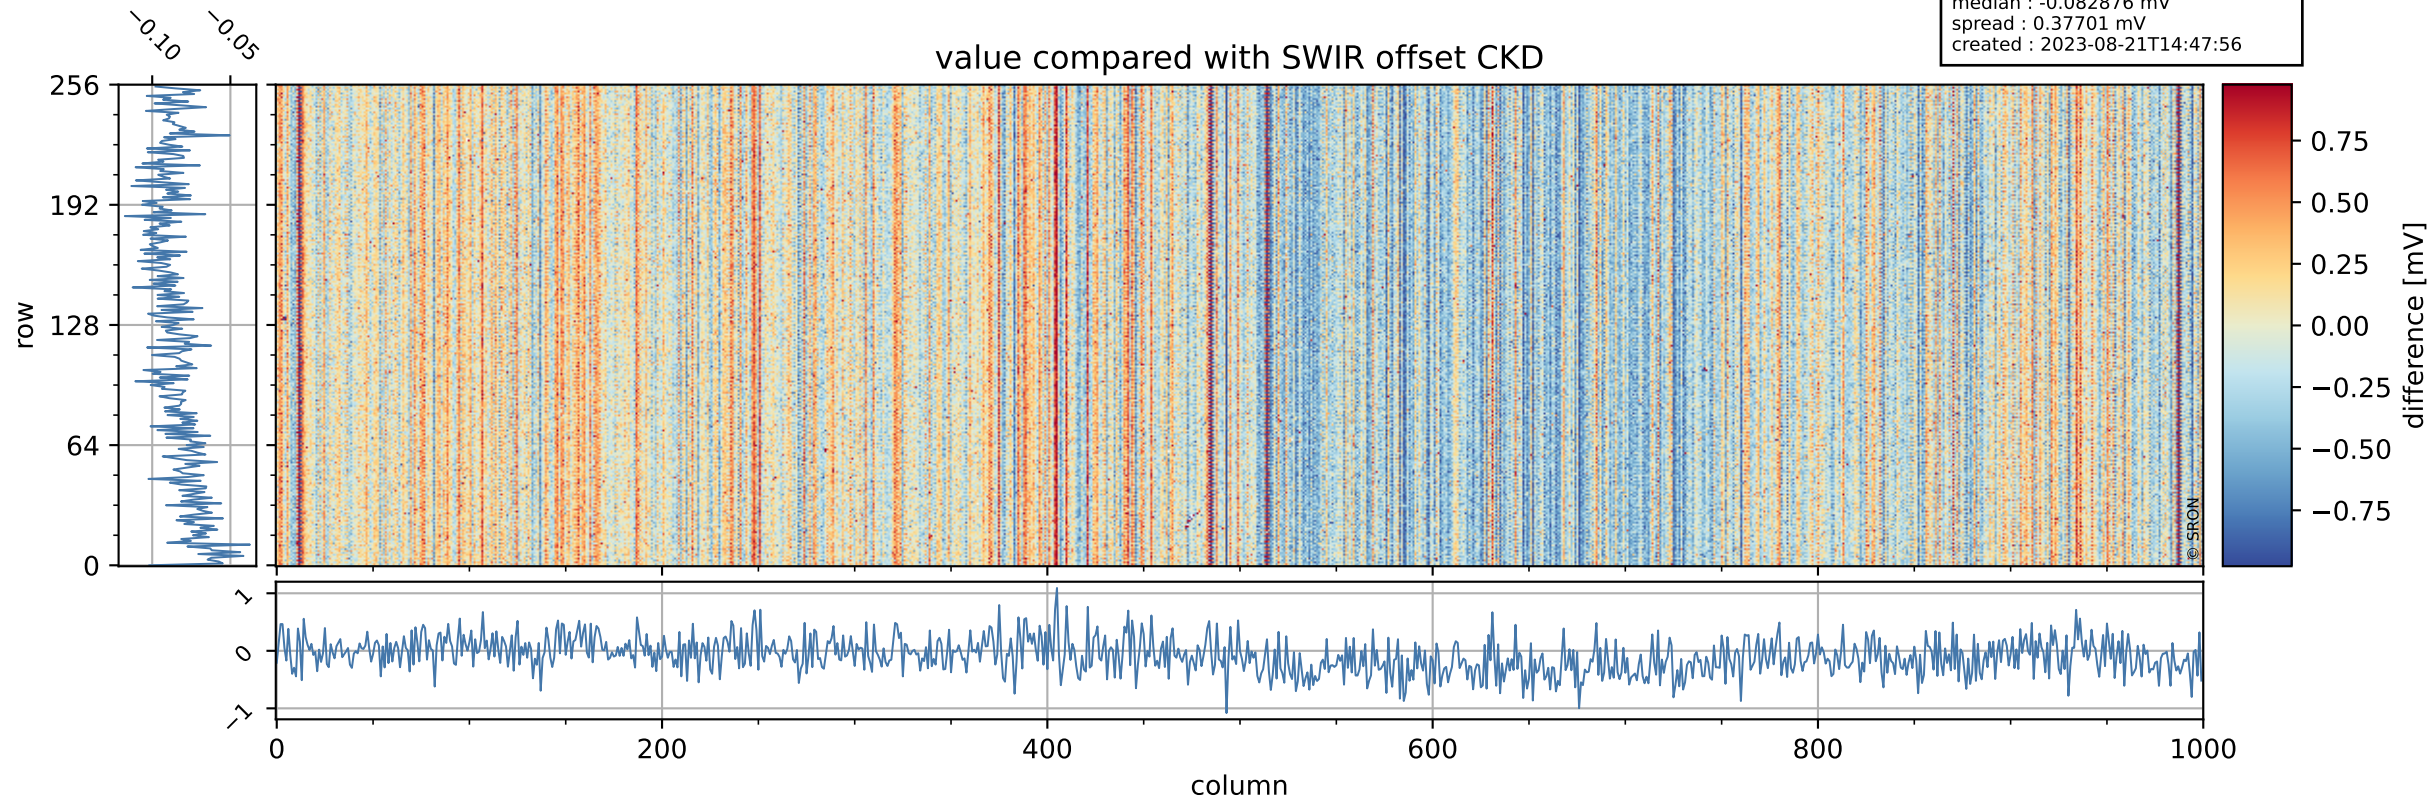

Tropomi SWIR offset (official)

orbits : 19 in [15517, 15562]
coverage : 2020-10-11 / 2020-10-14
median : 0.52593 V
spread : 0.03591 V
created : 2023-08-21T14:47:56

value detector map

Tropomi SWIR offset (official)

orbits : 19 in [15517, 15562]
coverage : 2020-10-11 / 2020-10-14
median : 28.329 μV
spread : 14.437 μV
created : 2023-08-21T14:47:56

Tropomi SWIR offset (official)

value compared with SWIR offset CKD

orbits : 19 in [15517, 15562]
coverage : 2020-10-11 / 2020-10-14
median : -0.082876 mV
spread : 0.37701 mV
created : 2023-08-21T14:47:56

Tropomi SWIR offset (official) ground-tracks of Sentinel-5P

orbits : 19 in [15517, 15562]
coverage : 2020-10-11 / 2020-10-14
created : 2023-08-21T14:47:57

Tropomi SWIR offset (official)

orbits : [2827, 15562]
coverage : 2018-04-30 / 2020-10-14
created : 2023-08-21T14:47:57

trend of detector median & temperatures