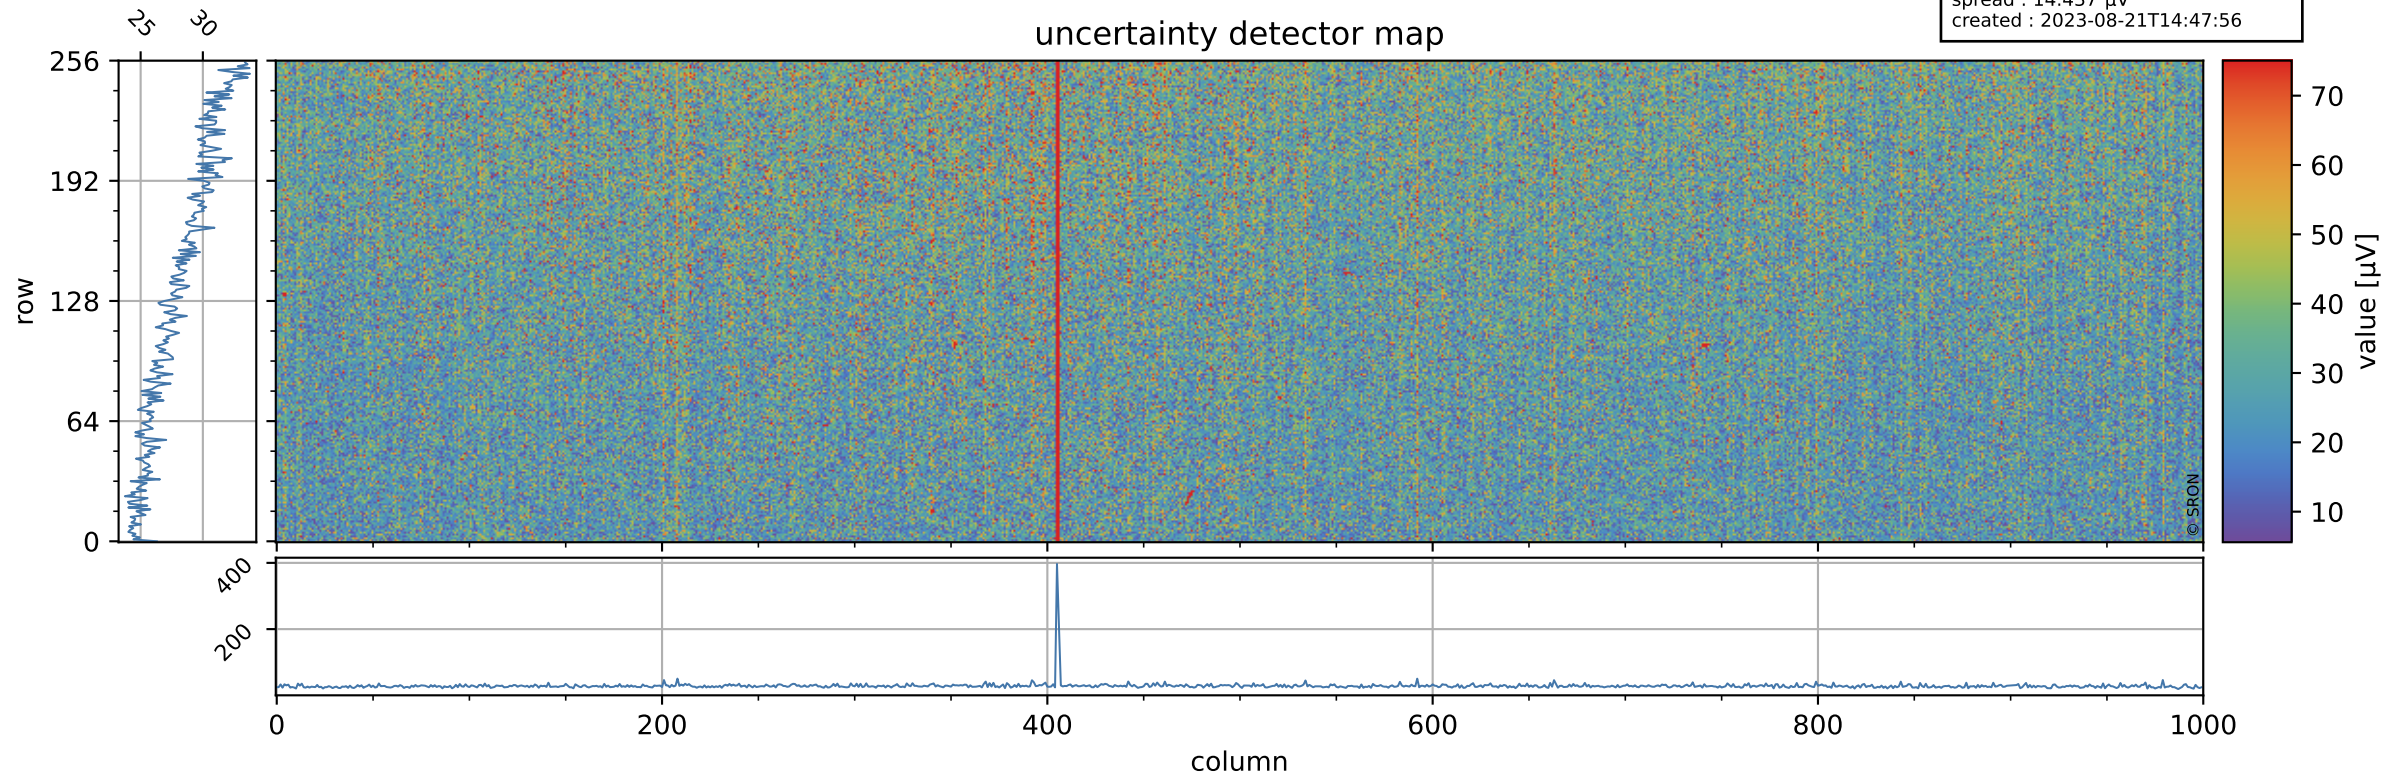

Tropomi SWIR offset (official)

orbits : 19 in [15517, 15562]
coverage : 2020-10-11 / 2020-10-14
median : 0.52593 V
spread : 0.03591 V
created : 2023-08-21T14:47:56

value detector map

Tropomi SWIR offset (official)

orbits : 19 in [15517, 15562]
coverage : 2020-10-11 / 2020-10-14
median : 28.329 μV
spread : 14.437 μV
created : 2023-08-21T14:47:56

Tropomi SWIR offset (official)

value compared with SWIR offset CKD

orbits : 19 in [15517, 15562]
coverage : 2020-10-11 / 2020-10-14
median : -0.082876 mV
spread : 0.37701 mV
created : 2023-08-21T14:47:56

Tropomi SWIR offset (official) ground-tracks of Sentinel-5P

orbits : 19 in [15517, 15562]
coverage : 2020-10-11 / 2020-10-14
created : 2023-08-21T14:47:57

Tropomi SWIR offset (official)

orbits : [2827, 15562]
coverage : 2018-04-30 / 2020-10-14
created : 2023-08-21T14:47:57

trend of detector median & temperatures