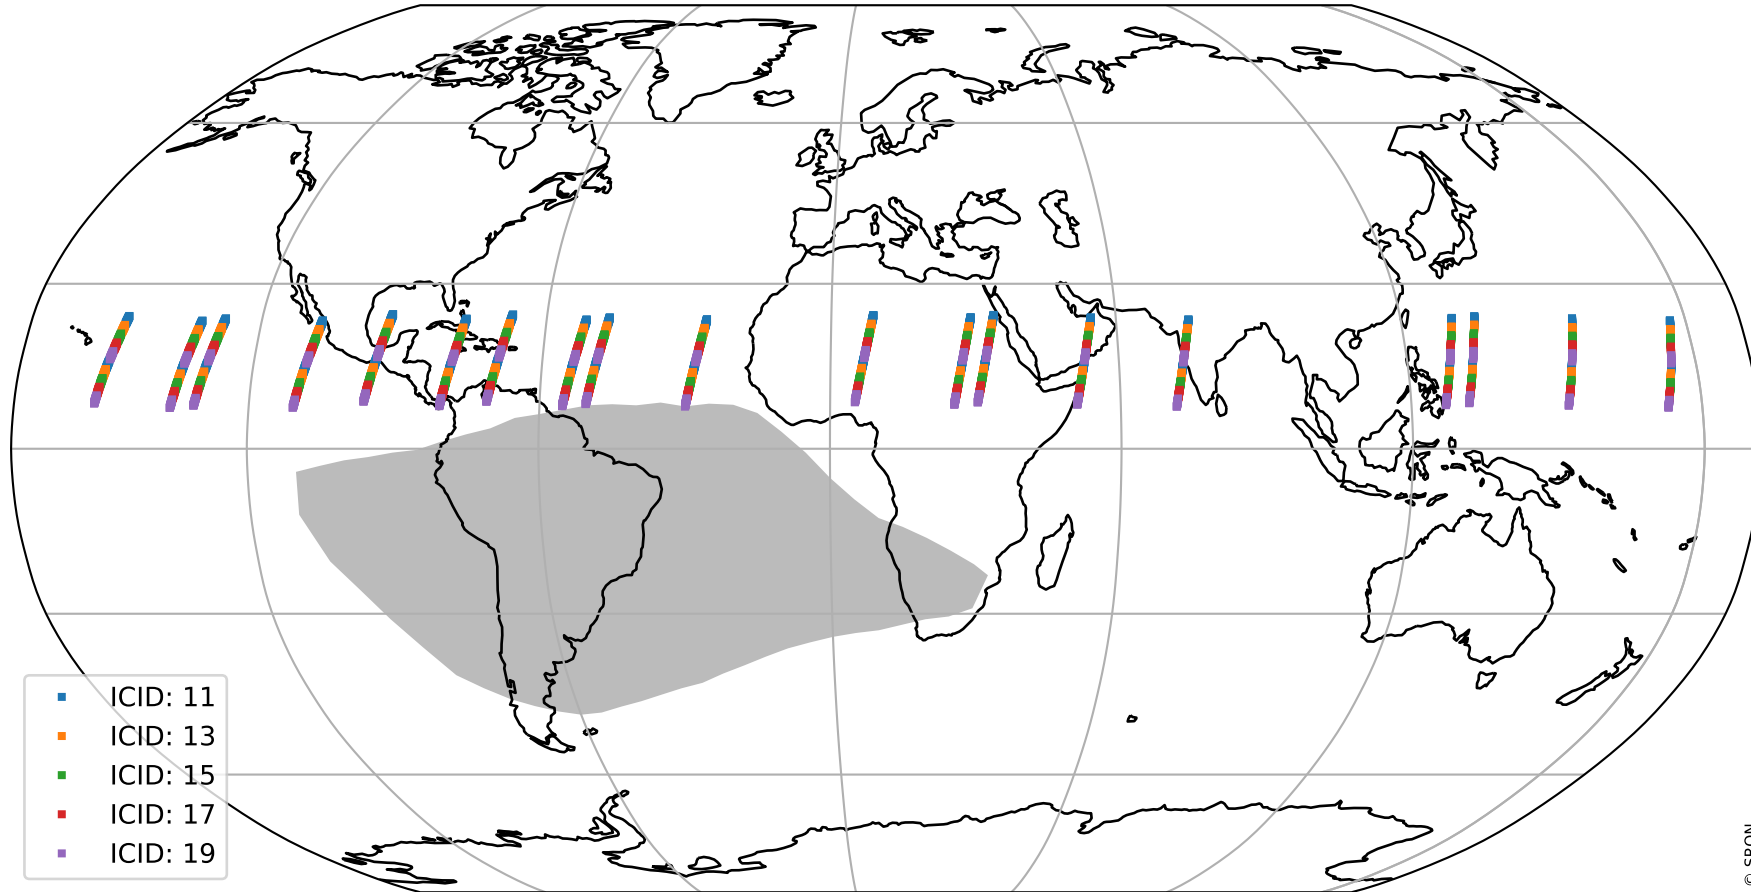

Tropomi SWIR offset (official)

orbits : 19 in [15517, 15562]
coverage : 2020-10-11 / 2020-10-14
median : 0.52593 V
spread : 0.03591 V
created : 2023-08-21T14:47:56

value detector map

Tropomi SWIR offset (official)

orbits : 19 in [15517, 15562]
coverage : 2020-10-11 / 2020-10-14
median : 28.329 μV
spread : 14.437 μV
created : 2023-08-21T14:47:56

Tropomi SWIR offset (official)

value compared with SWIR offset CKD

orbits : 19 in [15517, 15562]
coverage : 2020-10-11 / 2020-10-14
median : -0.082876 mV
spread : 0.37701 mV
created : 2023-08-21T14:47:56

Tropomi SWIR offset (official) ground-tracks of Sentinel-5P

orbits : 19 in [15517, 15562]
coverage : 2020-10-11 / 2020-10-14
created : 2023-08-21T14:47:57

Tropomi SWIR offset (official)

orbits : [2827, 15562]
coverage : 2018-04-30 / 2020-10-14
created : 2023-08-21T14:47:57

trend of detector median & temperatures