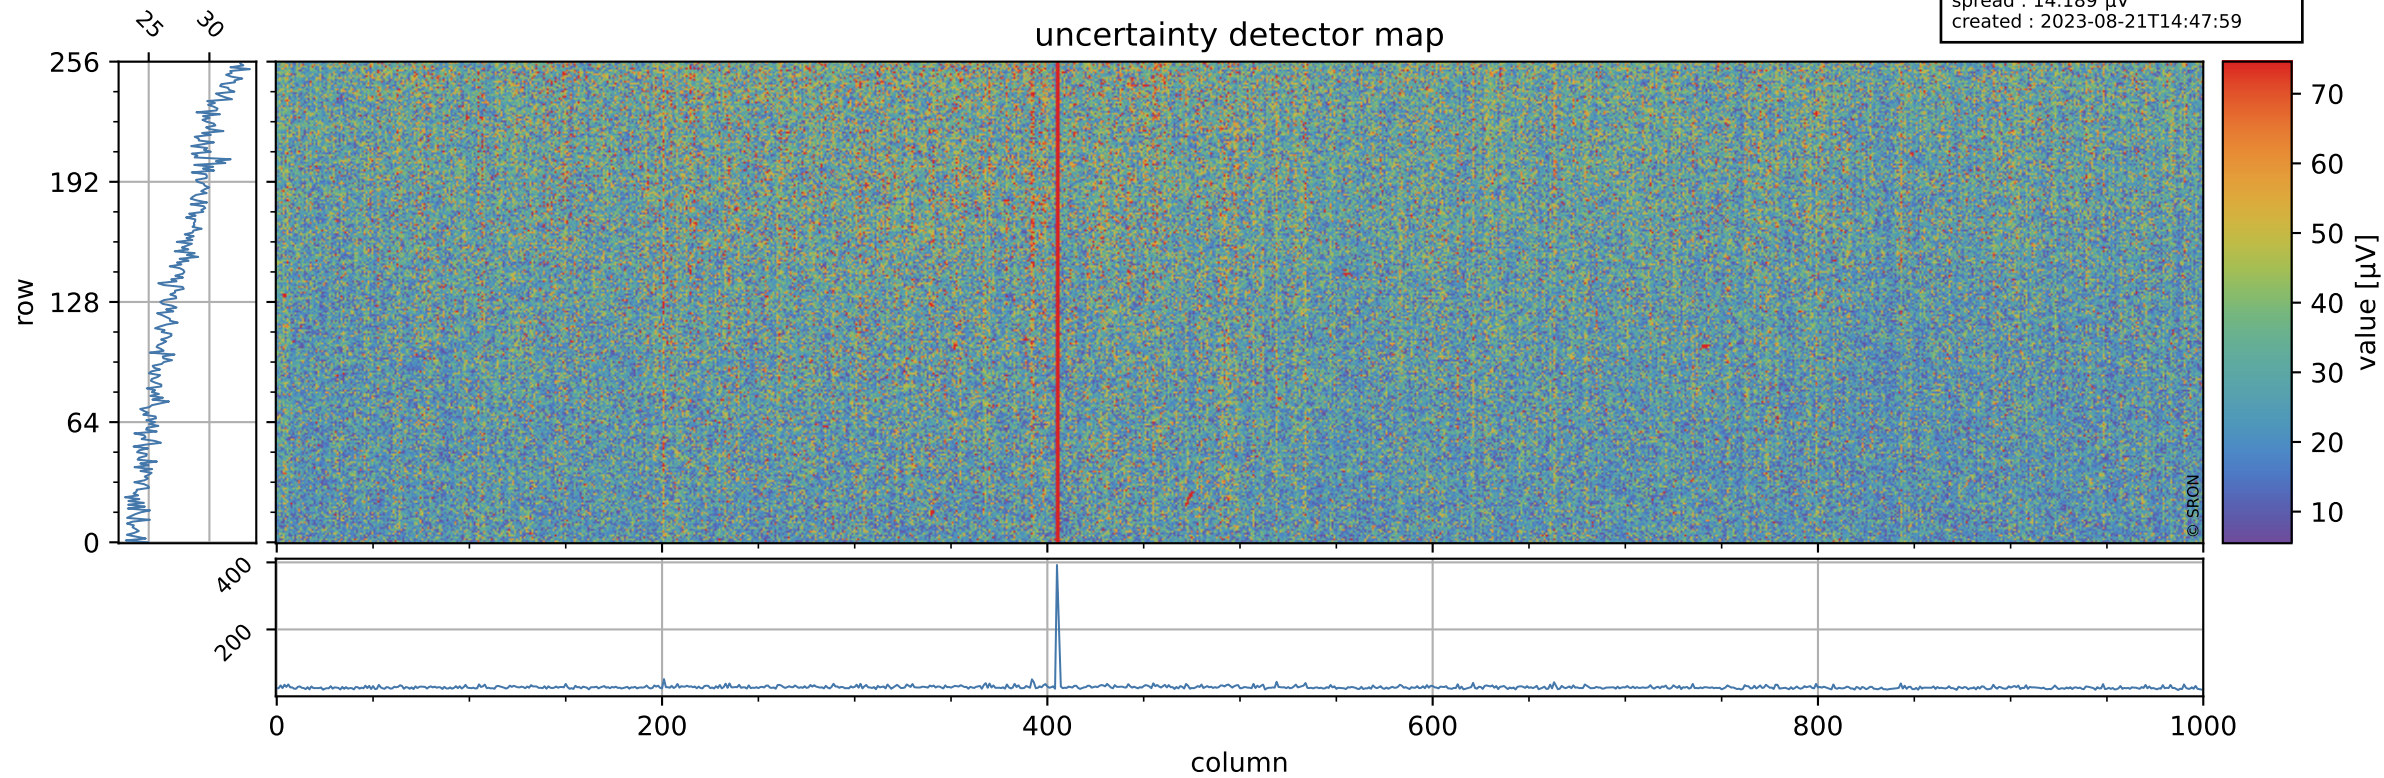

# Tropomi SWIR offset (official)

orbits : 20 in [15532, 15577]  
coverage : 2020-10-12 / 2020-10-15  
median : 0.52594 V  
spread : 0.035908 V  
created : 2023-08-21T14:47:59

## value detector map

# Tropomi SWIR offset (official)

orbits : 20 in [15532, 15577]  
coverage : 2020-10-12 / 2020-10-15  
median : 27.582  $\mu\text{V}$   
spread : 14.189  $\mu\text{V}$   
created : 2023-08-21T14:47:59

# Tropomi SWIR offset (official) ground-tracks of Sentinel-5P

orbits : 20 in [15532, 15577]  
coverage : 2020-10-12 / 2020-10-15  
created : 2023-08-21T14:48:00