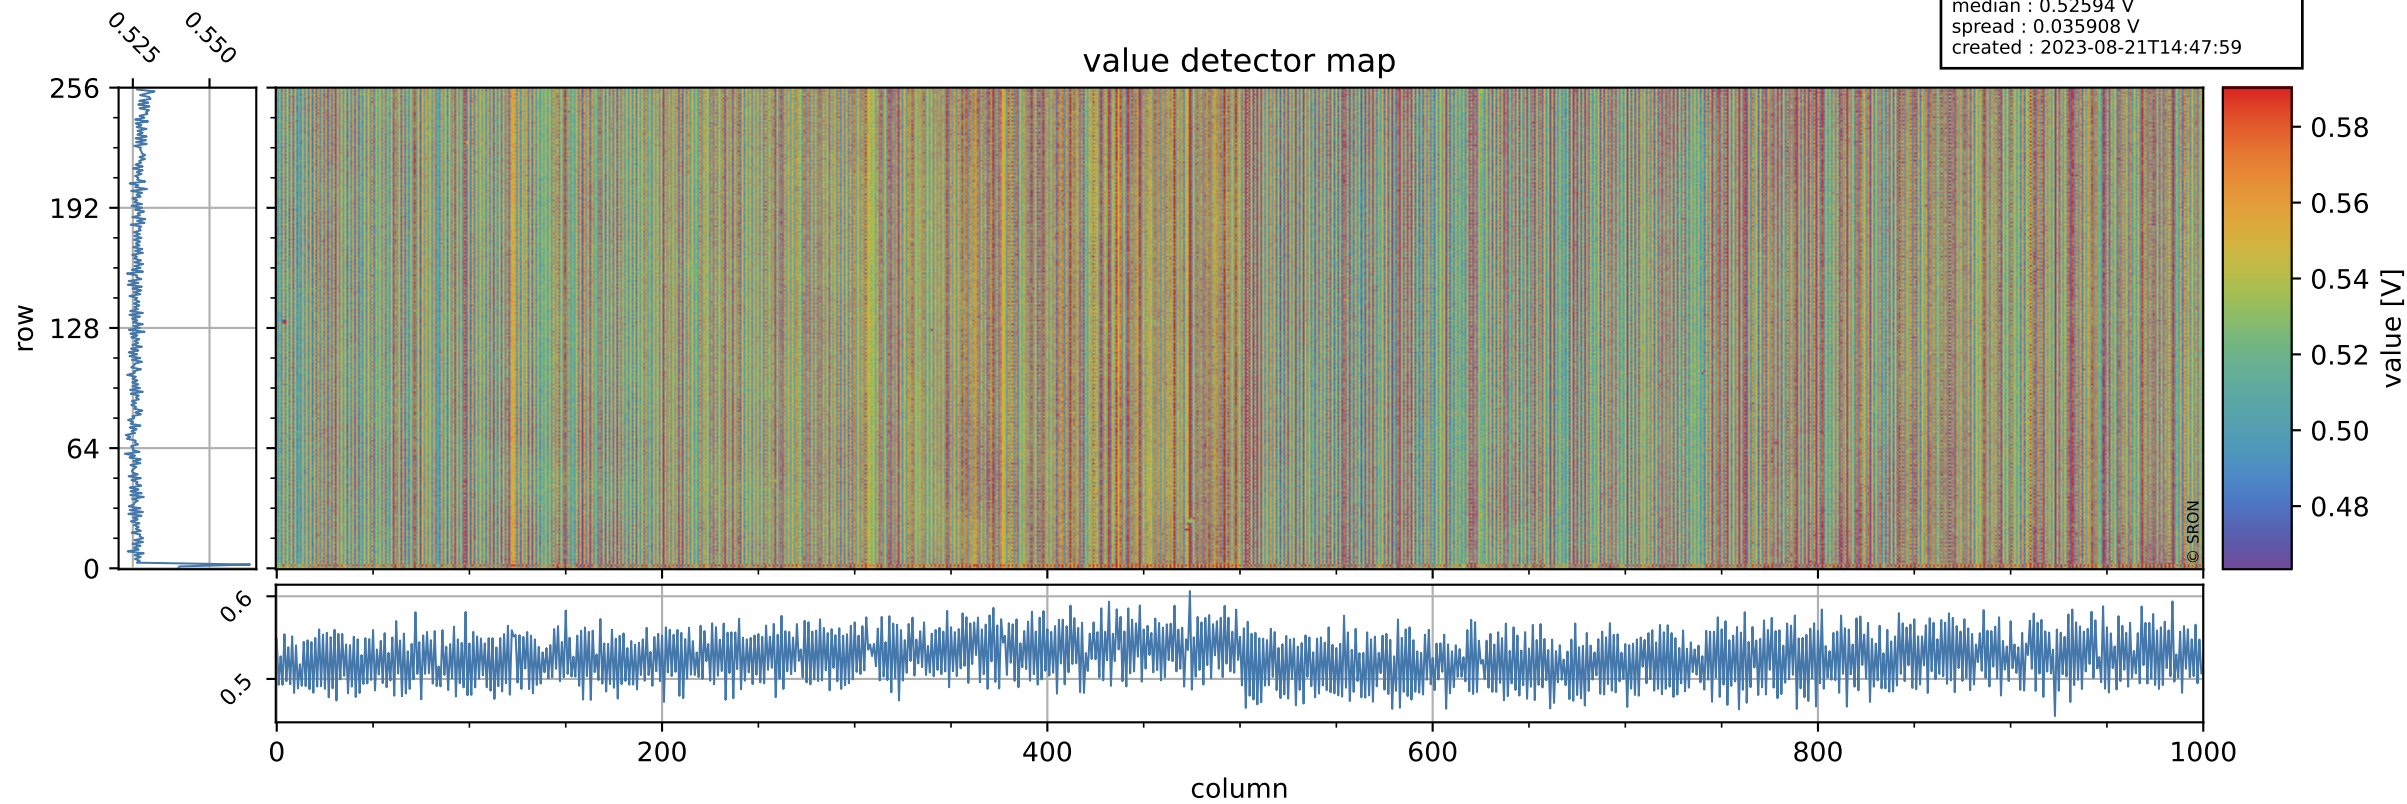

# Tropomi SWIR offset (official)

orbits : 20 in [15532, 15577]  
coverage : 2020-10-12 / 2020-10-15  
median : 0.52594 V  
spread : 0.035908 V  
created : 2023-08-21T14:47:59

## value detector map

# Tropomi SWIR offset (official)

orbits : 20 in [15532, 15577]  
coverage : 2020-10-12 / 2020-10-15  
median : 27.582  $\mu\text{V}$   
spread : 14.189  $\mu\text{V}$   
created : 2023-08-21T14:47:59

# Tropomi SWIR offset (official) ground-tracks of Sentinel-5P

orbits : 20 in [15532, 15577]  
coverage : 2020-10-12 / 2020-10-15  
created : 2023-08-21T14:48:00