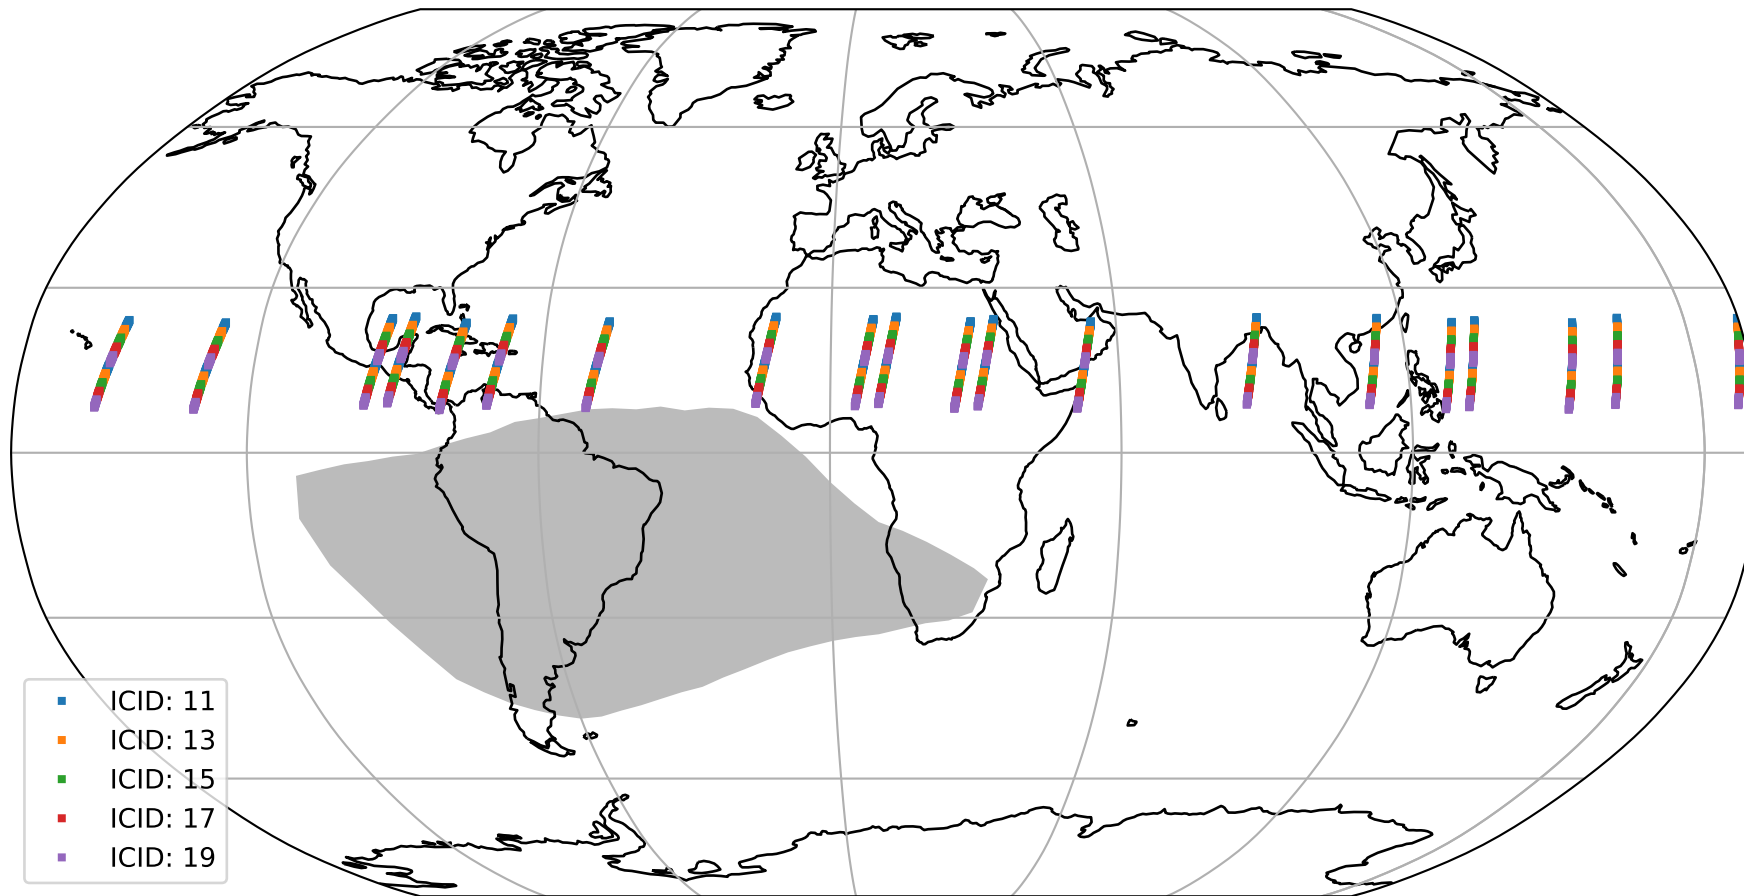

# Tropomi SWIR offset (official)

orbits : 20 in [15532, 15577]  
coverage : 2020-10-12 / 2020-10-15  
median : 27.582  $\mu\text{V}$   
spread : 14.189  $\mu\text{V}$   
created : 2023-08-21T14:47:59

# Tropomi SWIR offset (official)

orbits : 20 in [15532, 15577]  
coverage : 2020-10-12 / 2020-10-15  
median : -0.082267 mV  
spread : 0.37773 mV  
created : 2023-08-21T14:47:59

value compared with SWIR offset CKD

# Tropomi SWIR offset (official) ground-tracks of Sentinel-5P

orbits : 20 in [15532, 15577]  
coverage : 2020-10-12 / 2020-10-15  
created : 2023-08-21T14:48:00

# Tropomi SWIR offset (official)

orbits : [2827, 15577]  
coverage : 2018-04-30 / 2020-10-15  
created : 2023-08-21T14:48:00