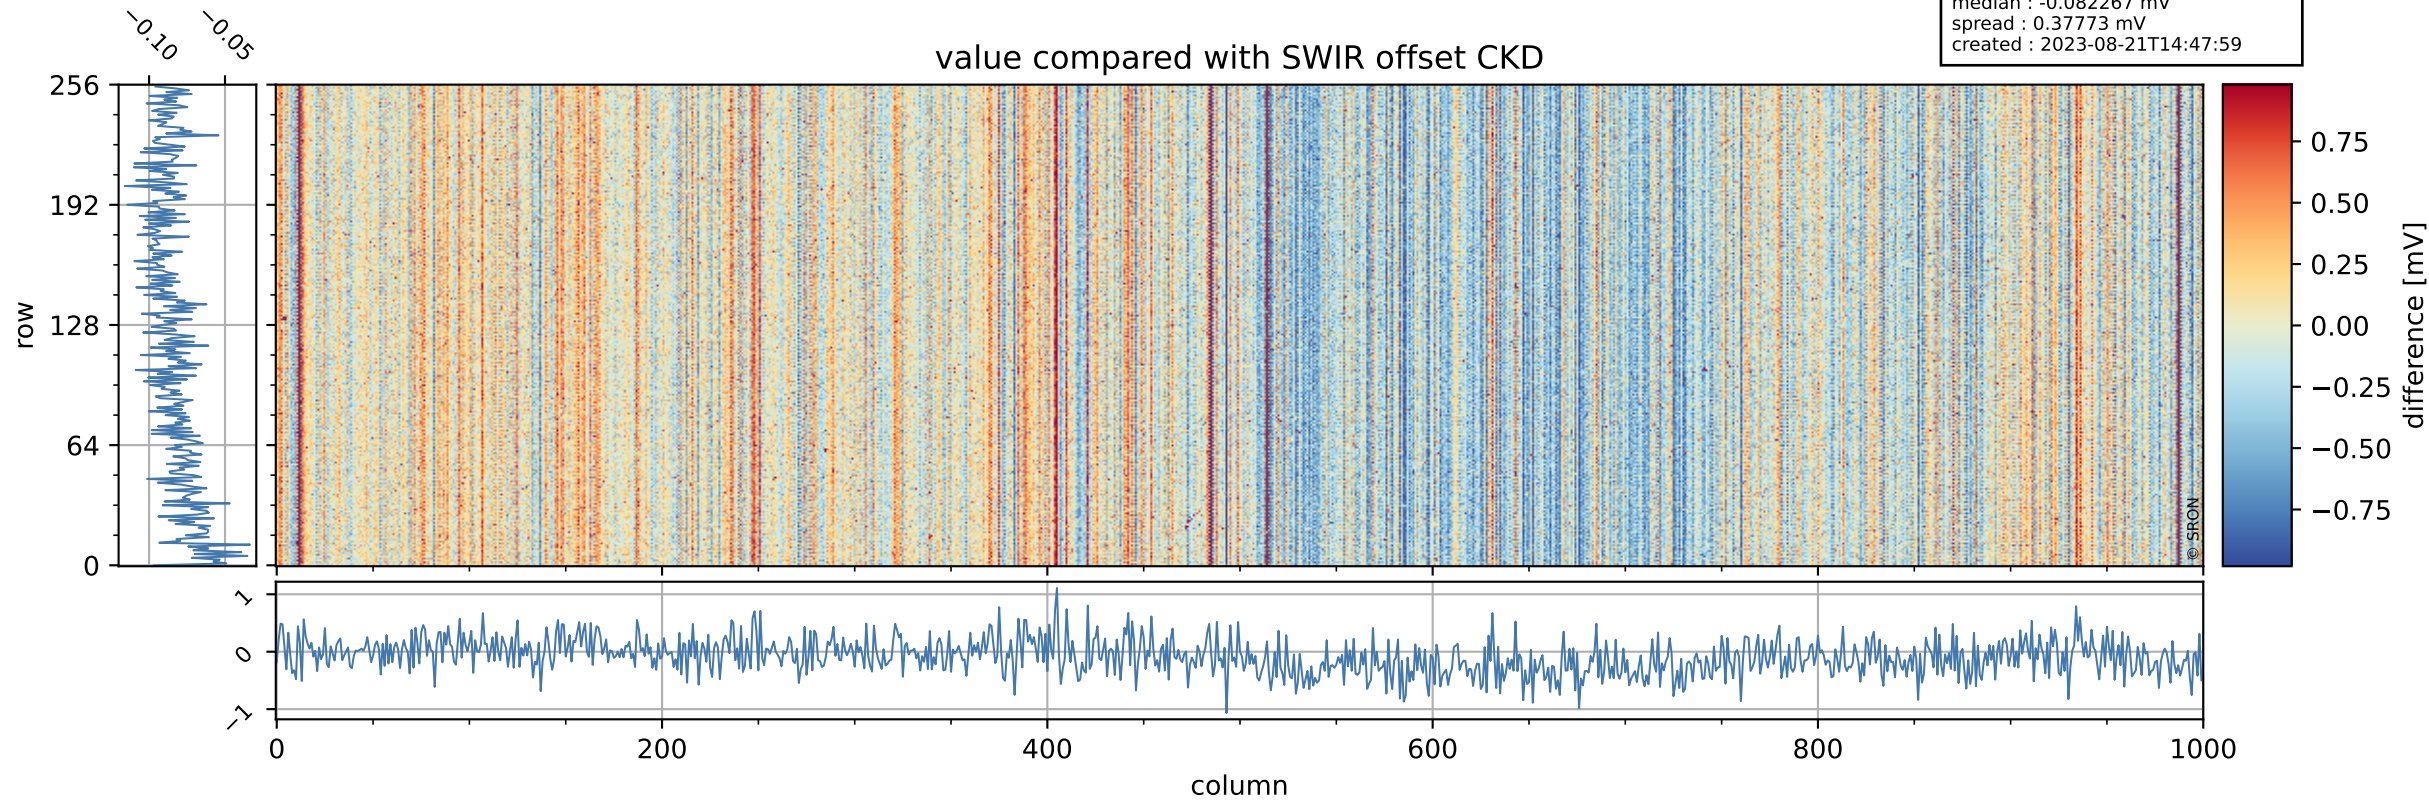

## value detector map

# Tropomi SWIR offset (official)

orbits : 20 in [15532, 15577]  
coverage : 2020-10-12 / 2020-10-15  
median : 27.582  $\mu\text{V}$   
spread : 14.189  $\mu\text{V}$   
created : 2023-08-21T14:47:59

# Tropomi SWIR offset (official)

orbits : 20 in [15532, 15577]  
coverage : 2020-10-12 / 2020-10-15  
median : -0.082267 mV  
spread : 0.37773 mV  
created : 2023-08-21T14:47:59

value compared with SWIR offset CKD

# Tropomi SWIR offset (official) ground-tracks of Sentinel-5P

orbits : 20 in [15532, 15577]  
coverage : 2020-10-12 / 2020-10-15  
created : 2023-08-21T14:48:00