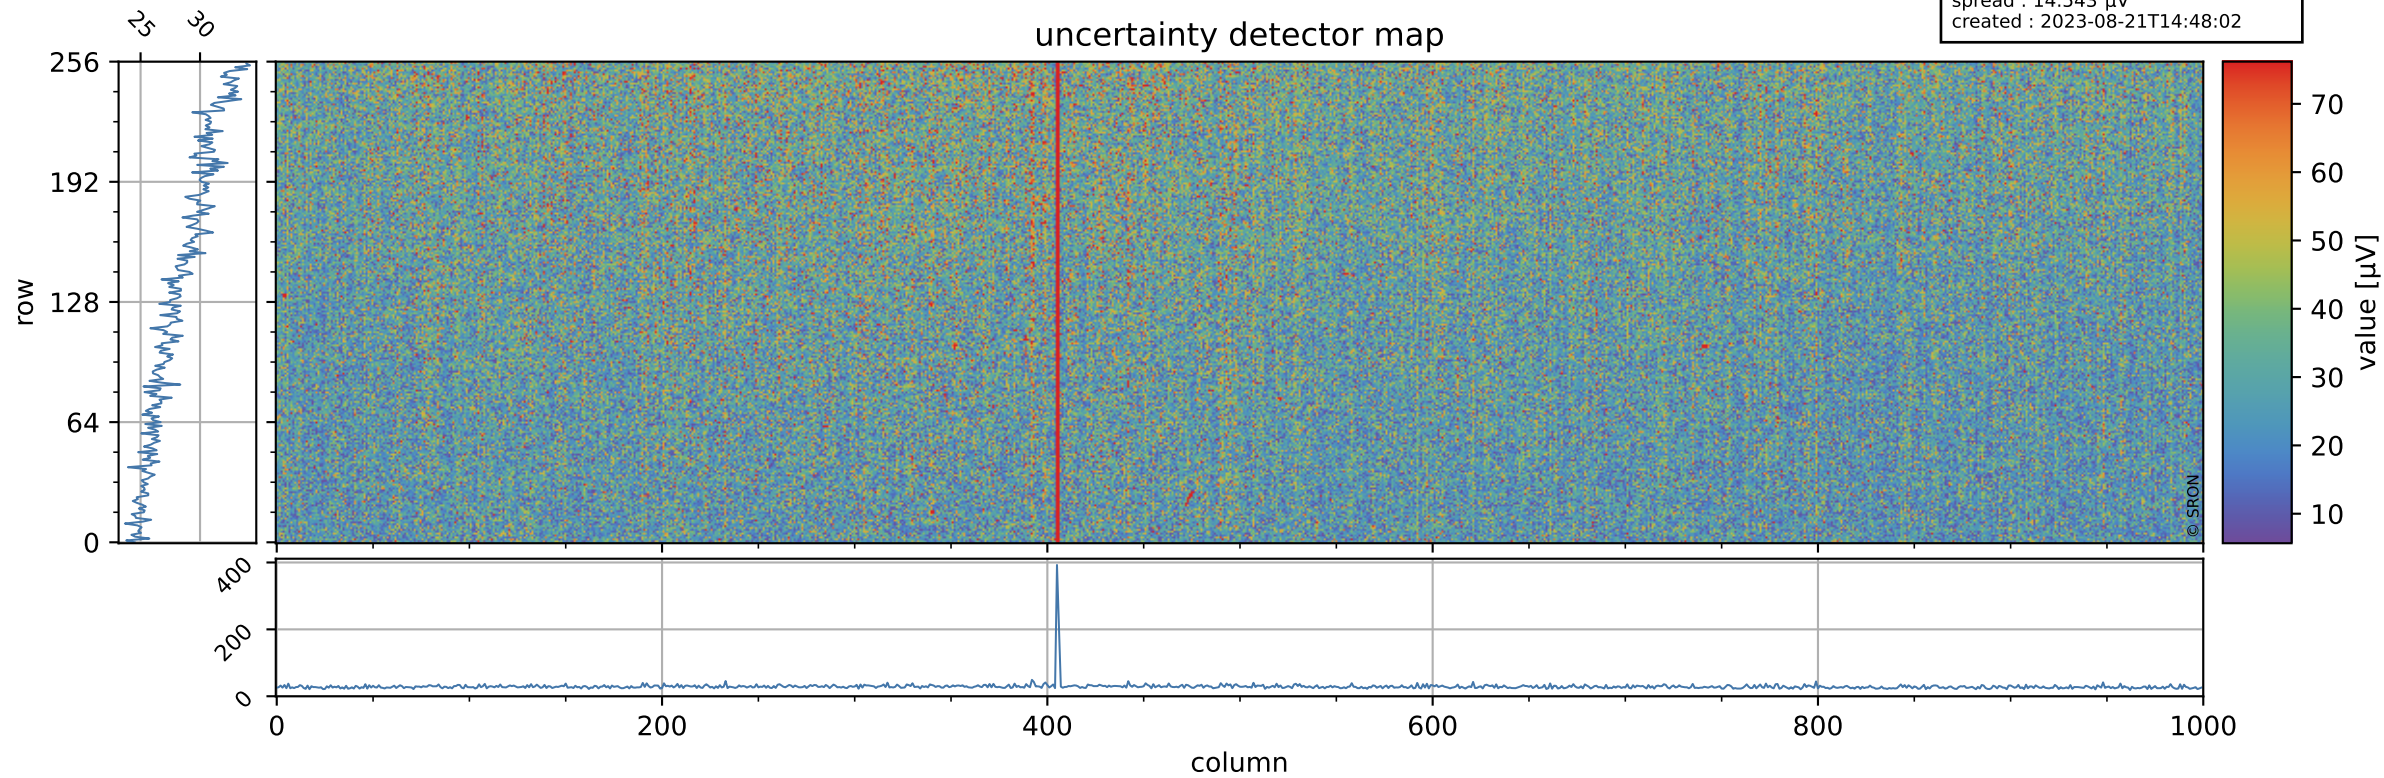

Tropomi SWIR offset (official)

orbits : 19 in [15547, 15592]
coverage : 2020-10-13 / 2020-10-16
median : 0.52593 V
spread : 0.035907 V
created : 2023-08-21T14:48:01

value detector map

Tropomi SWIR offset (official)

orbits : 19 in [15547, 15592]
coverage : 2020-10-13 / 2020-10-16
median : 28.566 μV
spread : 14.543 μV
created : 2023-08-21T14:48:02

Tropomi SWIR offset (official)

orbits : 19 in [15547, 15592]
coverage : 2020-10-13 / 2020-10-16
median : -0.087124 mV
spread : 0.37833 mV
created : 2023-08-21T14:48:02

value compared with SWIR offset CKD

Tropomi SWIR offset (official) ground-tracks of Sentinel-5P

orbits : 19 in [15547, 15592]
coverage : 2020-10-13 / 2020-10-16
created : 2023-08-21T14:48:03

Tropomi SWIR offset (official)

orbits : [2827, 15592]
coverage : 2018-04-30 / 2020-10-16
created : 2023-08-21T14:48:03

trend of detector median & temperatures