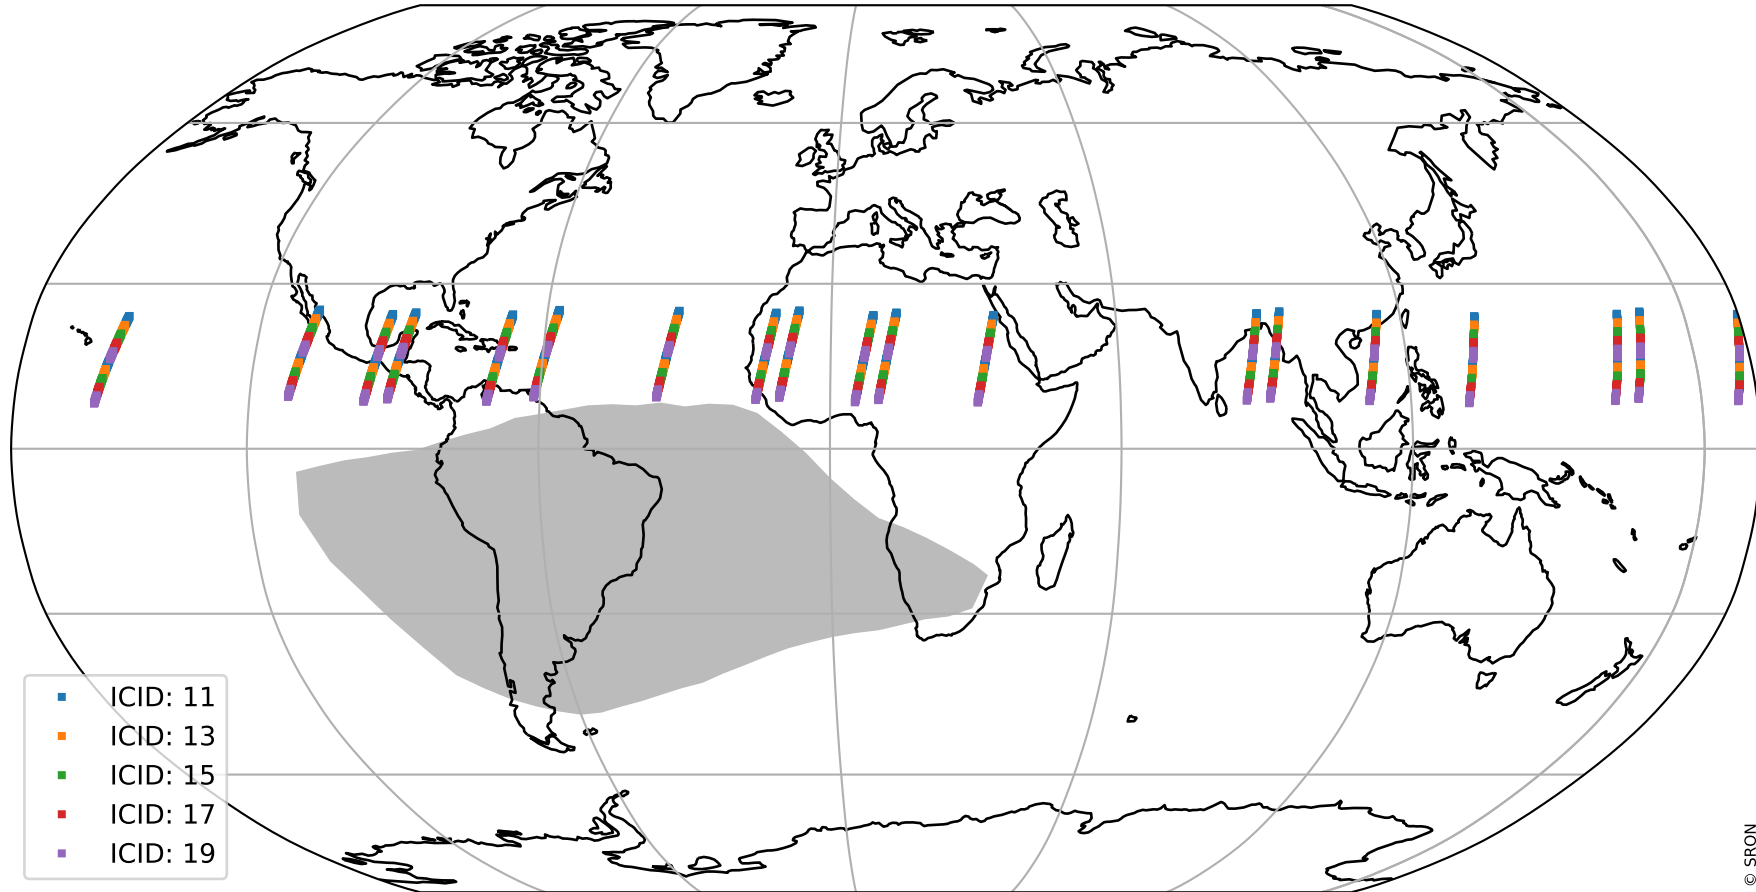

Tropomi SWIR offset (official)

orbits : 19 in [15547, 15592]
coverage : 2020-10-13 / 2020-10-16
median : 0.52593 V
spread : 0.035907 V
created : 2023-08-21T14:48:01

value detector map

Tropomi SWIR offset (official)

orbits : 19 in [15547, 15592]
coverage : 2020-10-13 / 2020-10-16
median : 28.566 μV
spread : 14.543 μV
created : 2023-08-21T14:48:02

Tropomi SWIR offset (official)

orbits : 19 in [15547, 15592]
coverage : 2020-10-13 / 2020-10-16
median : -0.087124 mV
spread : 0.37833 mV
created : 2023-08-21T14:48:02

value compared with SWIR offset CKD

Tropomi SWIR offset (official) ground-tracks of Sentinel-5P

orbits : 19 in [15547, 15592]
coverage : 2020-10-13 / 2020-10-16
created : 2023-08-21T14:48:03

Tropomi SWIR offset (official)

orbits : [2827, 15592]
coverage : 2018-04-30 / 2020-10-16
created : 2023-08-21T14:48:03

trend of detector median & temperatures