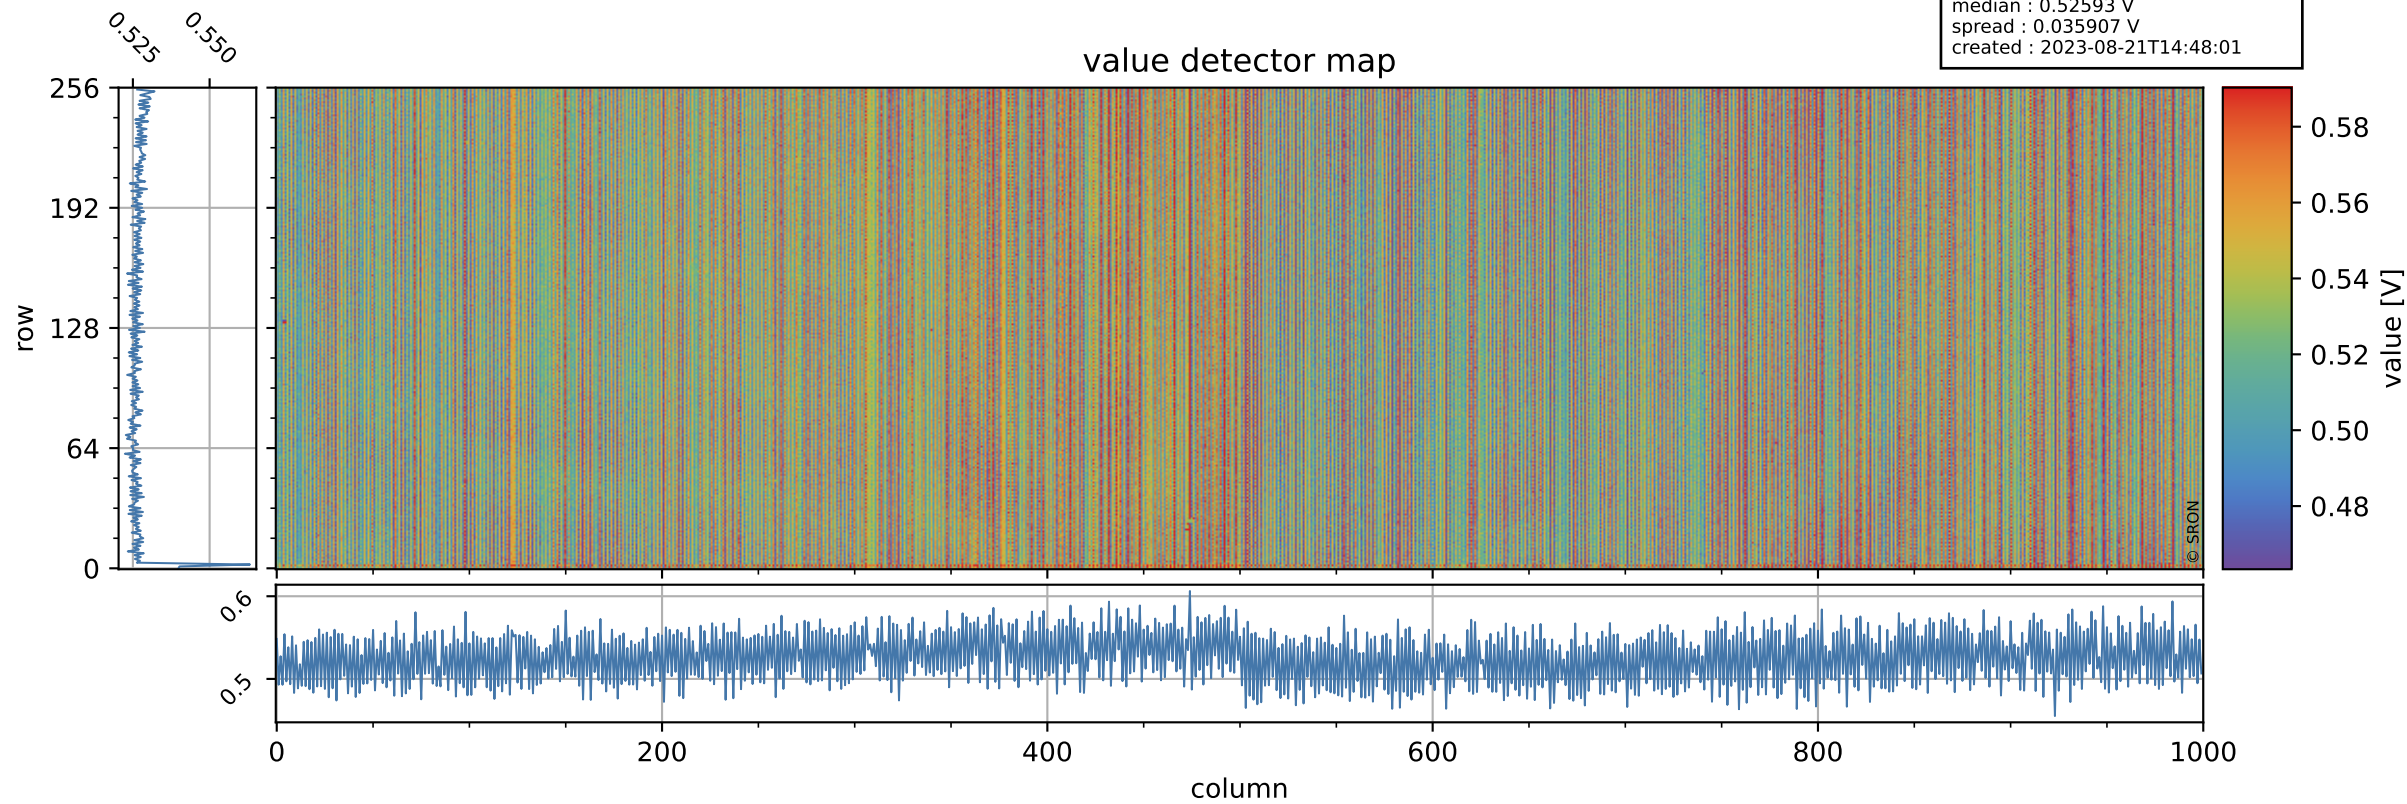

Tropomi SWIR offset (official)

orbits : 19 in [15547, 15592]
coverage : 2020-10-13 / 2020-10-16
median : 0.52593 V
spread : 0.035907 V
created : 2023-08-21T14:48:01

value detector map

Tropomi SWIR offset (official)

orbits : 19 in [15547, 15592]
coverage : 2020-10-13 / 2020-10-16
median : 28.566 μV
spread : 14.543 μV
created : 2023-08-21T14:48:02

Tropomi SWIR offset (official)

orbits : 19 in [15547, 15592]
coverage : 2020-10-13 / 2020-10-16
median : -0.087124 mV
spread : 0.37833 mV
created : 2023-08-21T14:48:02

value compared with SWIR offset CKD

Tropomi SWIR offset (official) ground-tracks of Sentinel-5P

orbits : 19 in [15547, 15592]
coverage : 2020-10-13 / 2020-10-16
created : 2023-08-21T14:48:03

Tropomi SWIR offset (official)

orbits : [2827, 15592]
coverage : 2018-04-30 / 2020-10-16
created : 2023-08-21T14:48:03

trend of detector median & temperatures