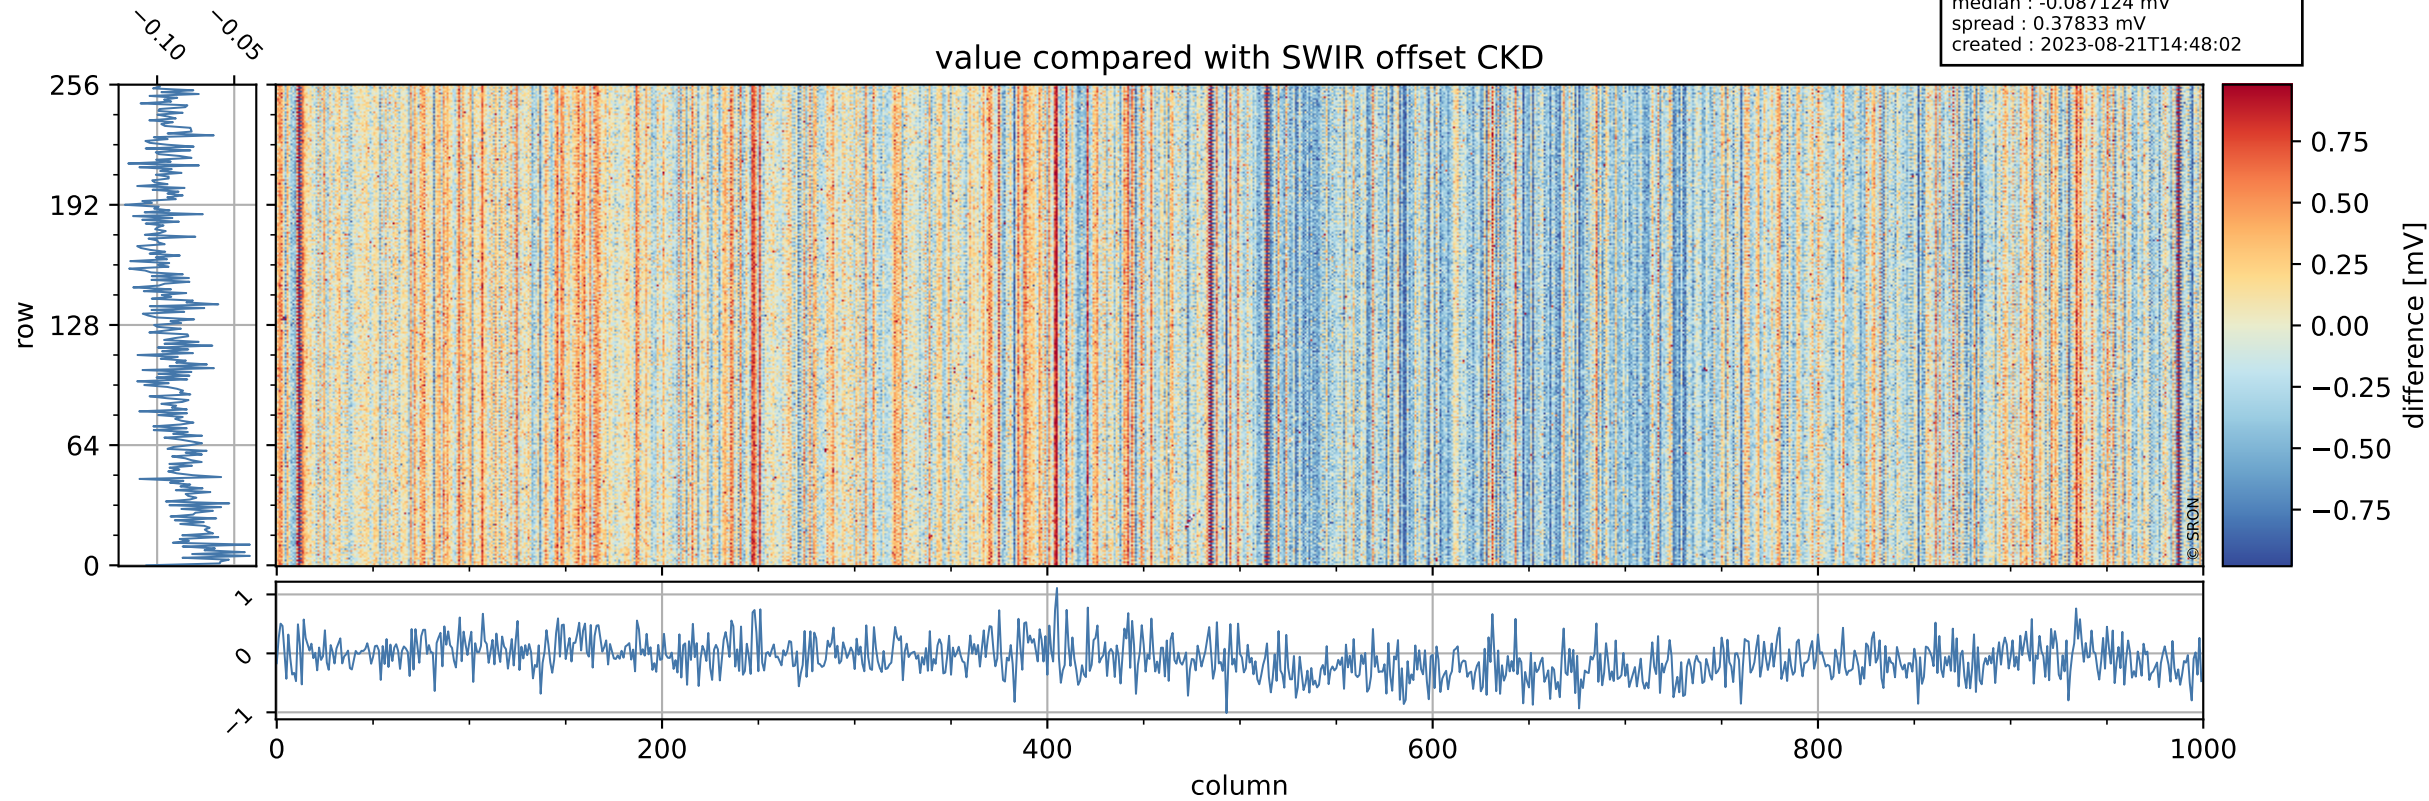

Tropomi SWIR offset (official)

orbits : 19 in [15547, 15592]
coverage : 2020-10-13 / 2020-10-16
median : 0.52593 V
spread : 0.035907 V
created : 2023-08-21T14:48:01

value detector map

Tropomi SWIR offset (official)

orbits : 19 in [15547, 15592]
coverage : 2020-10-13 / 2020-10-16
median : 28.566 μV
spread : 14.543 μV
created : 2023-08-21T14:48:02

Tropomi SWIR offset (official)

orbits : 19 in [15547, 15592]
coverage : 2020-10-13 / 2020-10-16
median : -0.087124 mV
spread : 0.37833 mV
created : 2023-08-21T14:48:02

value compared with SWIR offset CKD

Tropomi SWIR offset (official) ground-tracks of Sentinel-5P

orbits : 19 in [15547, 15592]
coverage : 2020-10-13 / 2020-10-16
created : 2023-08-21T14:48:03

Tropomi SWIR offset (official)

orbits : [2827, 15592]
coverage : 2018-04-30 / 2020-10-16
created : 2023-08-21T14:48:03

trend of detector median & temperatures