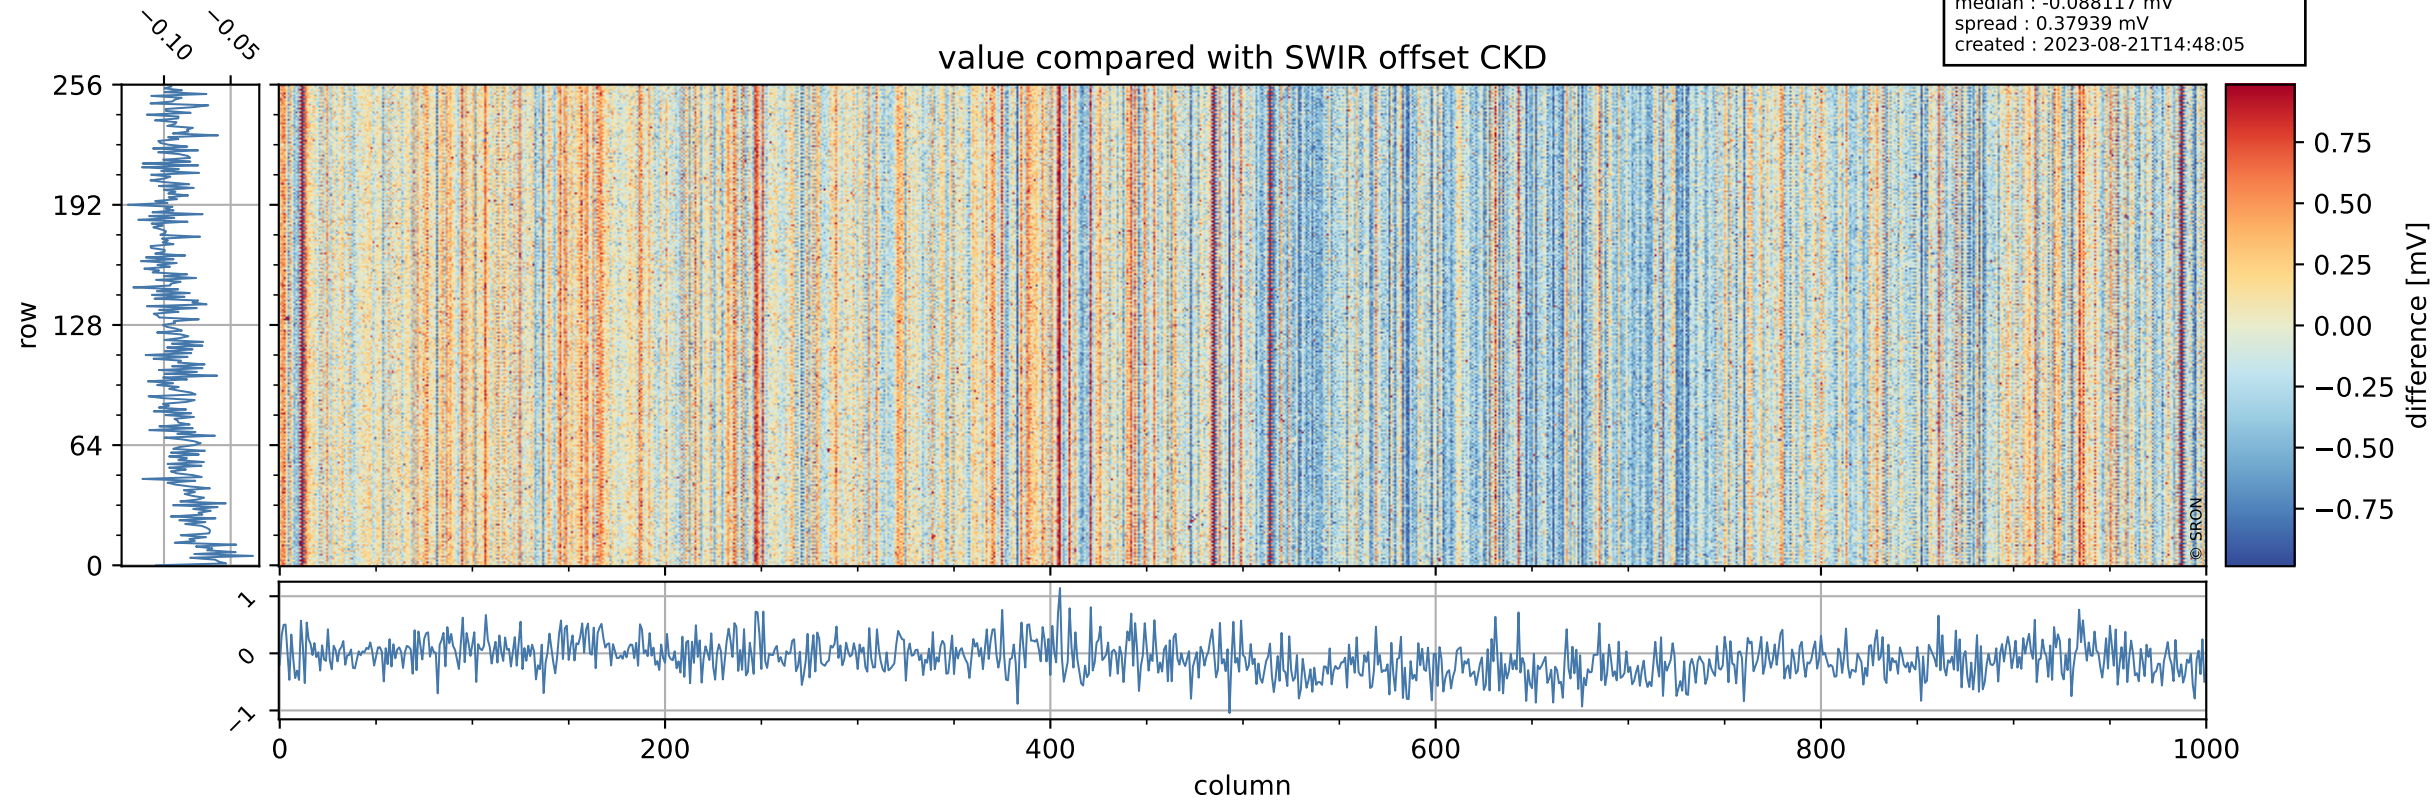

Tropomi SWIR offset (official)

orbits : 20 in [15562, 15607]
coverage : 2020-10-14 / 2020-10-17
median : 0.52593 V
spread : 0.035908 V
created : 2023-08-21T14:48:04

value detector map

Tropomi SWIR offset (official)

orbits : 20 in [15562, 15607]
coverage : 2020-10-14 / 2020-10-17
median : 28.395 μV
spread : 14.447 μV
created : 2023-08-21T14:48:05

Tropomi SWIR offset (official)

orbits : 20 in [15562, 15607]
coverage : 2020-10-14 / 2020-10-17
median : -0.088117 mV
spread : 0.37939 mV
created : 2023-08-21T14:48:05

value compared with SWIR offset CKD

Tropomi SWIR offset (official) ground-tracks of Sentinel-5P

orbits : 20 in [15562, 15607]
coverage : 2020-10-14 / 2020-10-17
created : 2023-08-21T14:48:06

Tropomi SWIR offset (official)

orbits : [2827, 15607]
coverage : 2018-04-30 / 2020-10-17
created : 2023-08-21T14:48:06

trend of detector median & temperatures