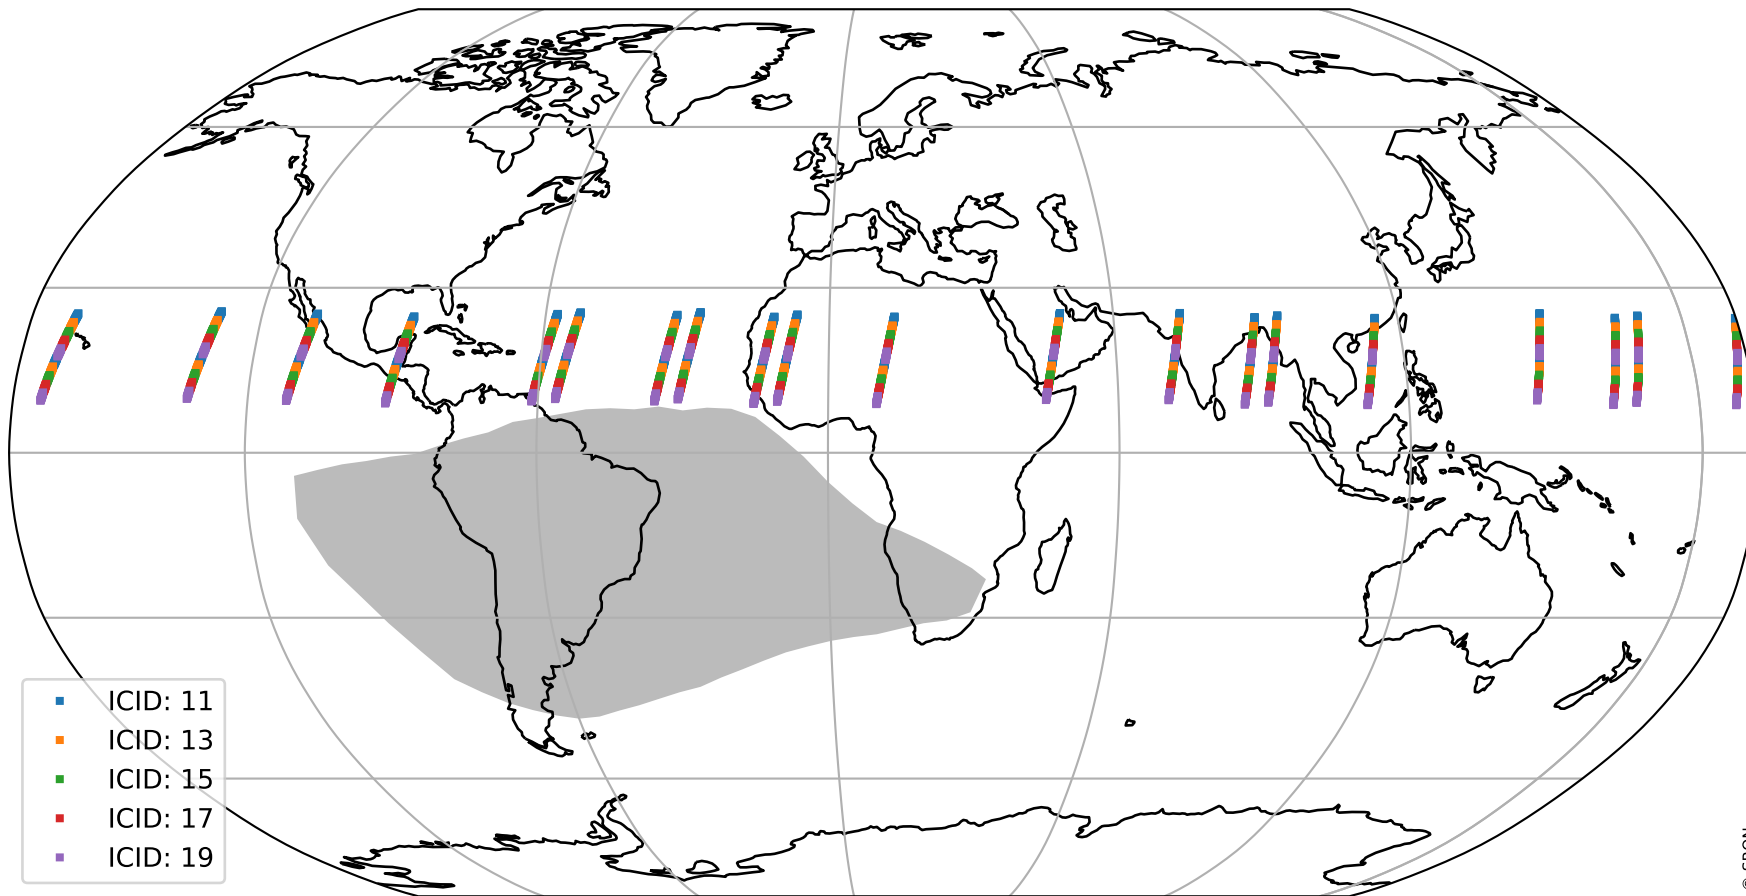

Tropomi SWIR offset (official)

orbits : 20 in [15562, 15607]
coverage : 2020-10-14 / 2020-10-17
median : 0.52593 V
spread : 0.035908 V
created : 2023-08-21T14:48:04

value detector map

Tropomi SWIR offset (official)

orbits : 20 in [15562, 15607]
coverage : 2020-10-14 / 2020-10-17
median : 28.395 μV
spread : 14.447 μV
created : 2023-08-21T14:48:05

Tropomi SWIR offset (official)

orbits : 20 in [15562, 15607]
coverage : 2020-10-14 / 2020-10-17
median : -0.088117 mV
spread : 0.37939 mV
created : 2023-08-21T14:48:05

value compared with SWIR offset CKD

Tropomi SWIR offset (official) ground-tracks of Sentinel-5P

orbits : 20 in [15562, 15607]
coverage : 2020-10-14 / 2020-10-17
created : 2023-08-21T14:48:06

Tropomi SWIR offset (official)

orbits : [2827, 15607]
coverage : 2018-04-30 / 2020-10-17
created : 2023-08-21T14:48:06

trend of detector median & temperatures