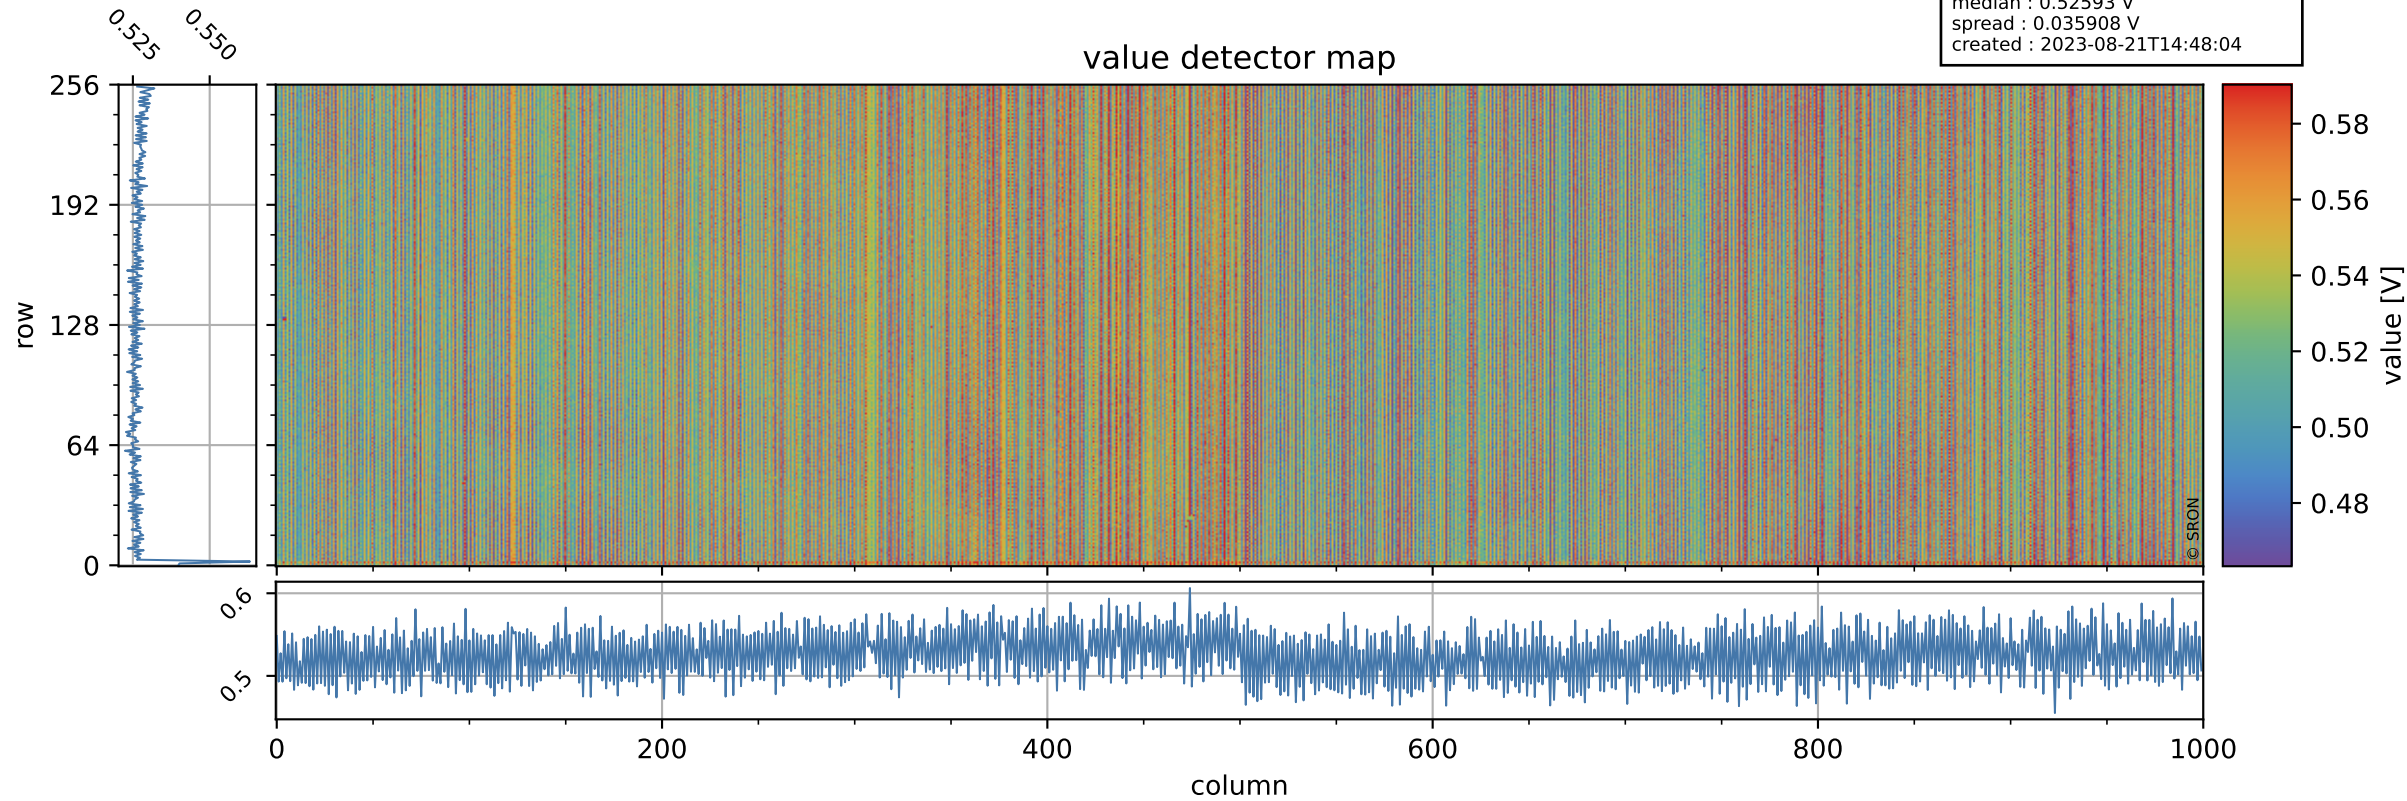

Tropomi SWIR offset (official)

orbits : 20 in [15562, 15607]
coverage : 2020-10-14 / 2020-10-17
median : 0.52593 V
spread : 0.035908 V
created : 2023-08-21T14:48:04

value detector map

Tropomi SWIR offset (official)

orbits : 20 in [15562, 15607]
coverage : 2020-10-14 / 2020-10-17
median : 28.395 μV
spread : 14.447 μV
created : 2023-08-21T14:48:05

Tropomi SWIR offset (official)

orbits : 20 in [15562, 15607]
coverage : 2020-10-14 / 2020-10-17
median : -0.088117 mV
spread : 0.37939 mV
created : 2023-08-21T14:48:05

value compared with SWIR offset CKD

Tropomi SWIR offset (official) ground-tracks of Sentinel-5P

orbits : 20 in [15562, 15607]
coverage : 2020-10-14 / 2020-10-17
created : 2023-08-21T14:48:06

Tropomi SWIR offset (official)

orbits : [2827, 15607]
coverage : 2018-04-30 / 2020-10-17
created : 2023-08-21T14:48:06

trend of detector median & temperatures