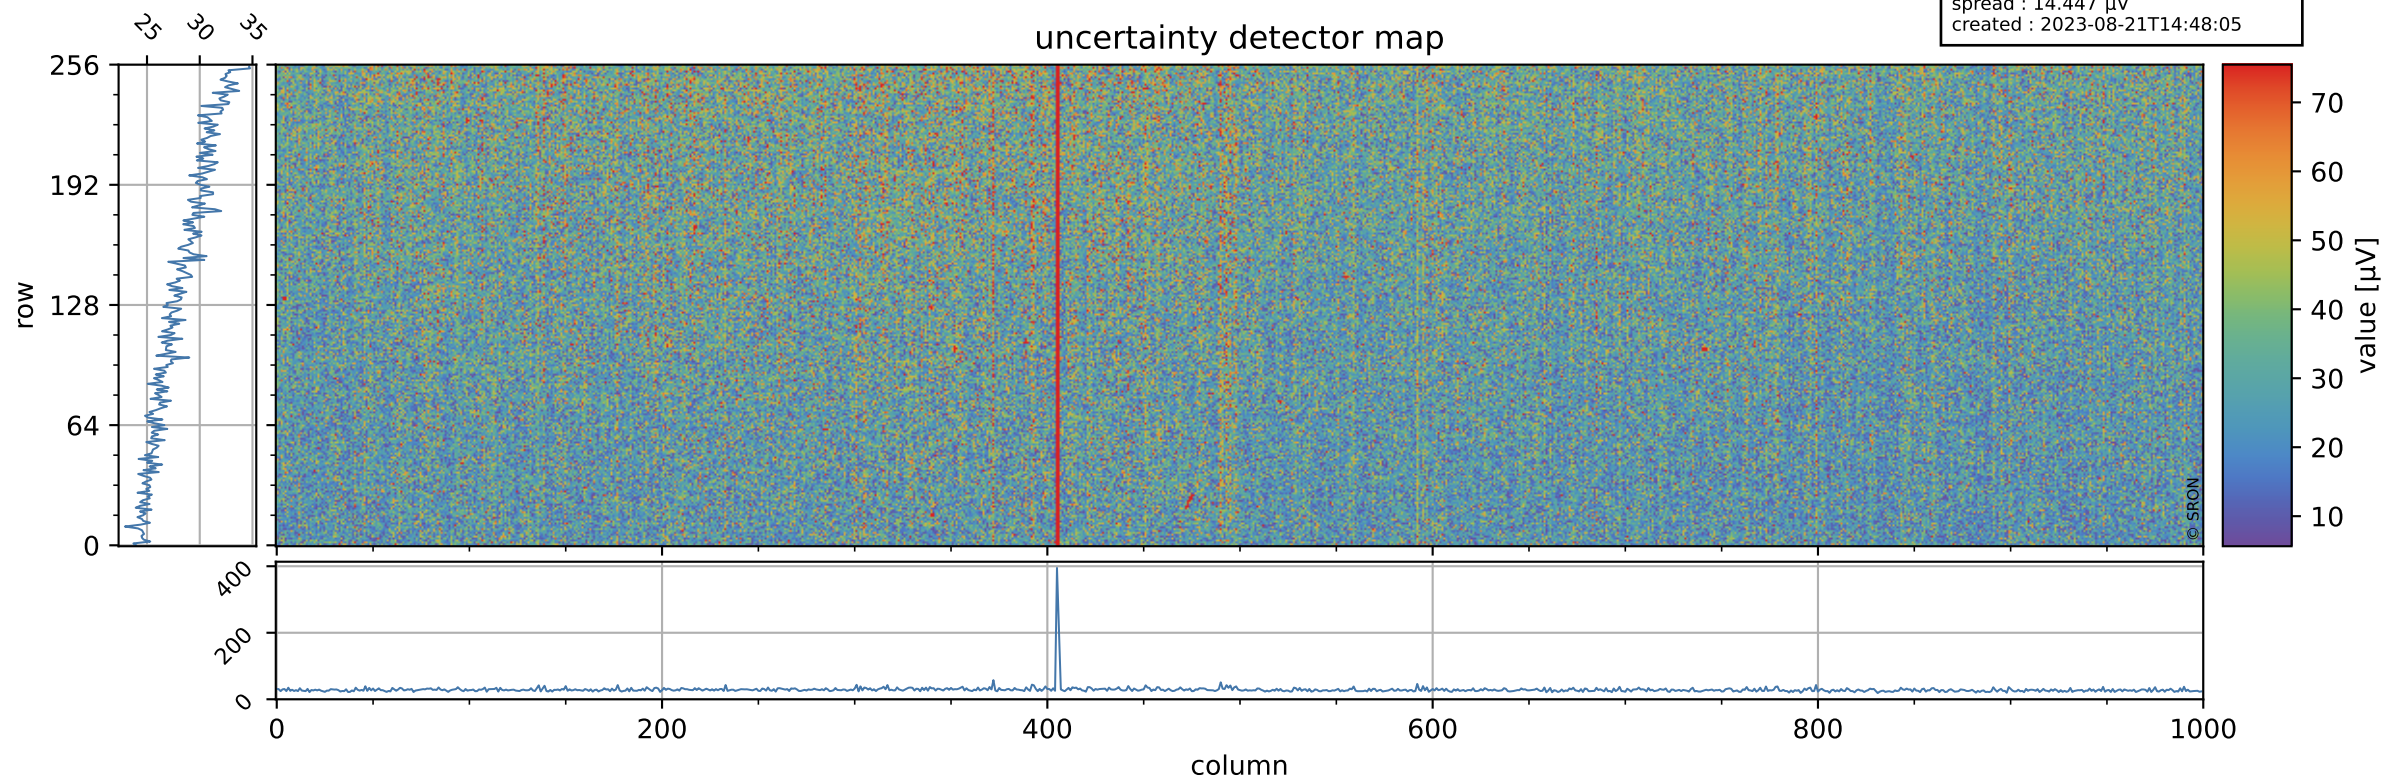

Tropomi SWIR offset (official)

orbits : 20 in [15562, 15607]
coverage : 2020-10-14 / 2020-10-17
median : 0.52593 V
spread : 0.035908 V
created : 2023-08-21T14:48:04

value detector map

Tropomi SWIR offset (official)

orbits : 20 in [15562, 15607]
coverage : 2020-10-14 / 2020-10-17
median : 28.395 μV
spread : 14.447 μV
created : 2023-08-21T14:48:05

Tropomi SWIR offset (official)

orbits : 20 in [15562, 15607]
coverage : 2020-10-14 / 2020-10-17
median : -0.088117 mV
spread : 0.37939 mV
created : 2023-08-21T14:48:05

value compared with SWIR offset CKD

Tropomi SWIR offset (official) ground-tracks of Sentinel-5P

orbits : 20 in [15562, 15607]
coverage : 2020-10-14 / 2020-10-17
created : 2023-08-21T14:48:06

Tropomi SWIR offset (official)

orbits : [2827, 15607]
coverage : 2018-04-30 / 2020-10-17
created : 2023-08-21T14:48:06

trend of detector median & temperatures