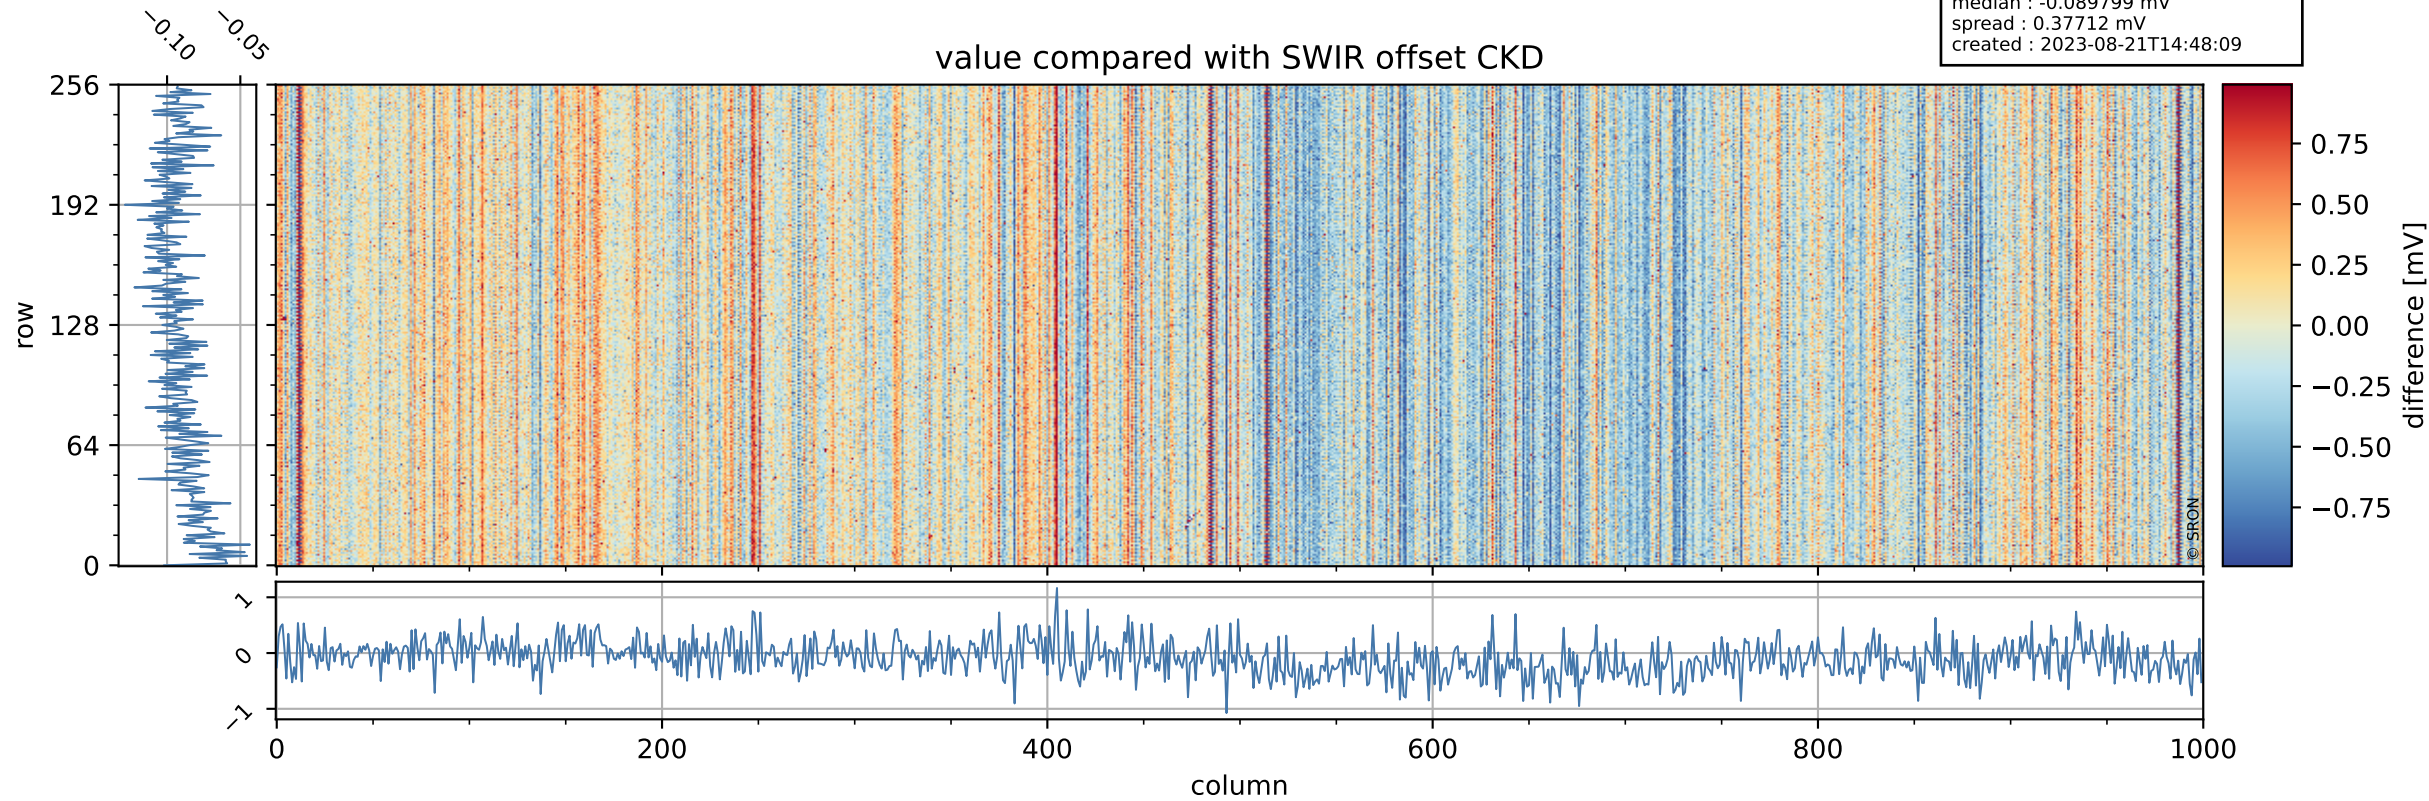

## value detector map

# Tropomi SWIR offset (official)

orbits : 19 in [15577, 15622]  
coverage : 2020-10-15 / 2020-10-18  
median : 28.713  $\mu\text{V}$   
spread : 14.514  $\mu\text{V}$   
created : 2023-08-21T14:48:08

# Tropomi SWIR offset (official)

orbits : 19 in [15577, 15622]  
coverage : 2020-10-15 / 2020-10-18  
median : -0.089799 mV  
spread : 0.37712 mV  
created : 2023-08-21T14:48:09

value compared with SWIR offset CKD

# Tropomi SWIR offset (official) ground-tracks of Sentinel-5P

orbits : 19 in [15577, 15622]  
coverage : 2020-10-15 / 2020-10-18  
created : 2023-08-21T14:48:09