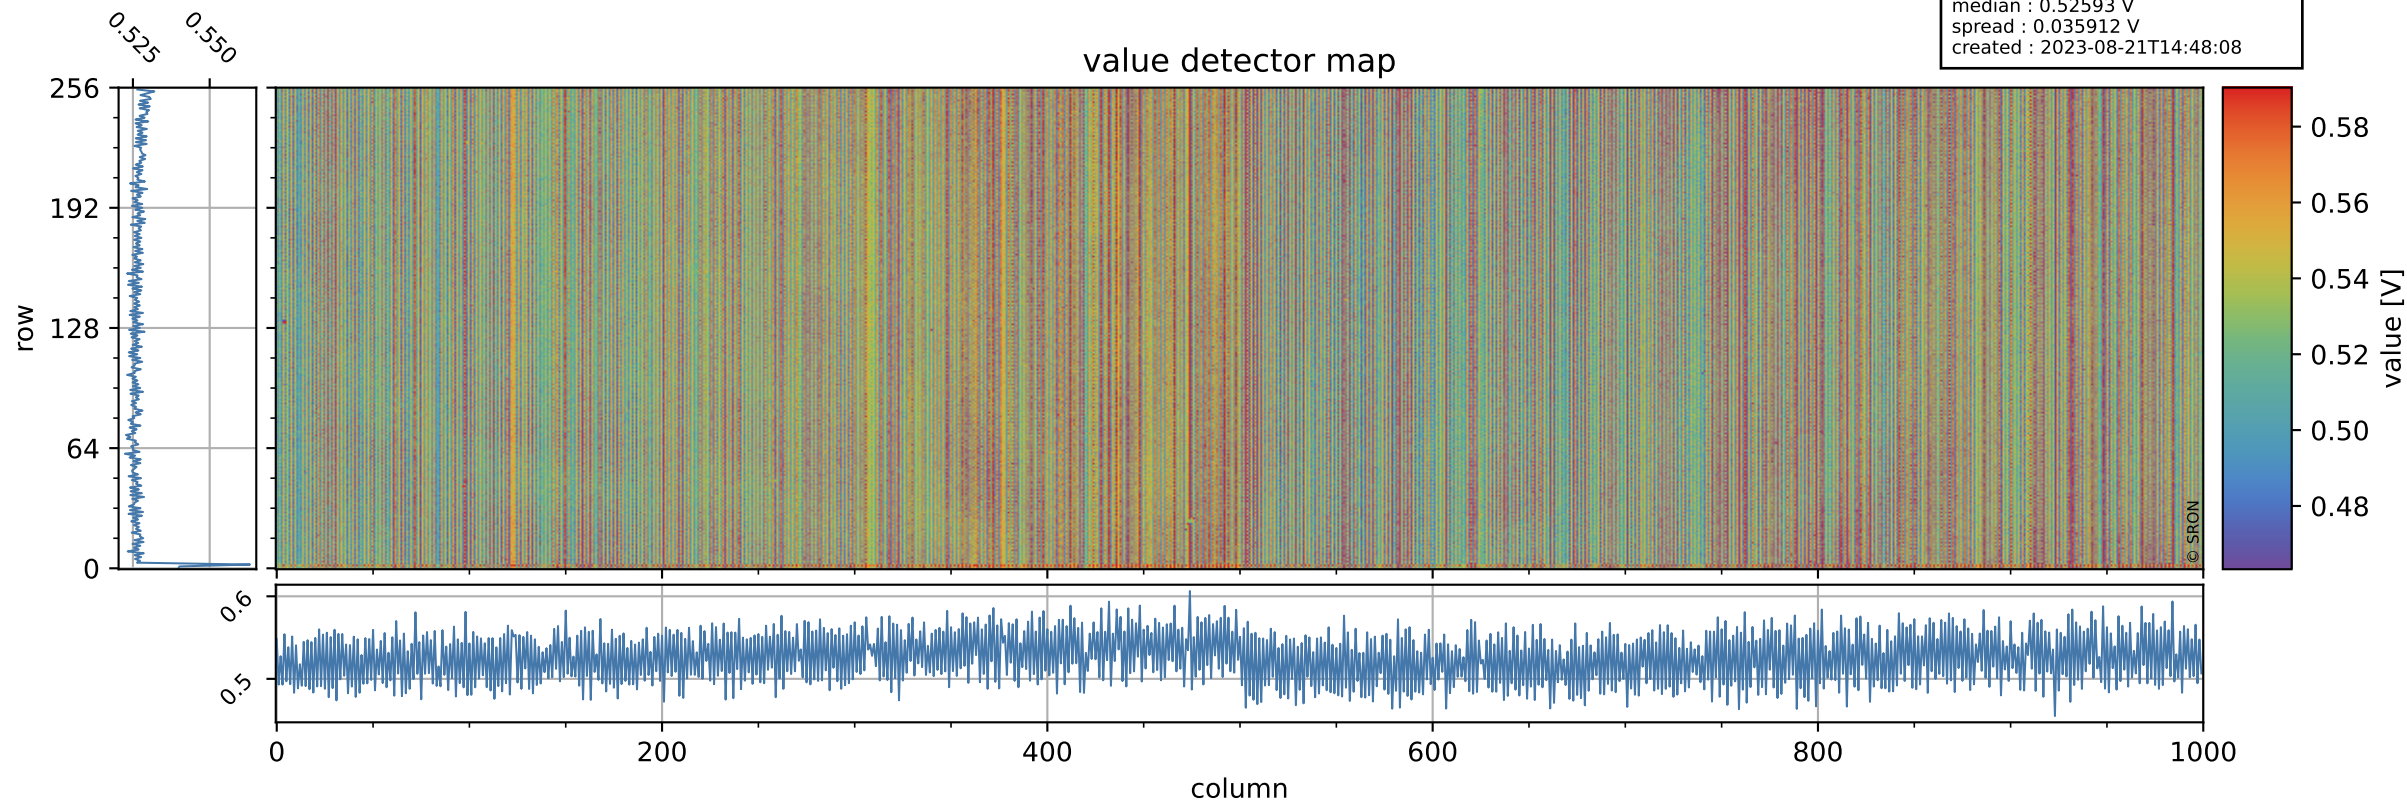

# Tropomi SWIR offset (official)

orbits : 19 in [15577, 15622]  
coverage : 2020-10-15 / 2020-10-18  
median : 0.52593 V  
spread : 0.035912 V  
created : 2023-08-21T14:48:08

## value detector map

# Tropomi SWIR offset (official)

orbits : 19 in [15577, 15622]  
coverage : 2020-10-15 / 2020-10-18  
median : 28.713  $\mu\text{V}$   
spread : 14.514  $\mu\text{V}$   
created : 2023-08-21T14:48:08

# Tropomi SWIR offset (official) ground-tracks of Sentinel-5P

orbits : 19 in [15577, 15622]  
coverage : 2020-10-15 / 2020-10-18  
created : 2023-08-21T14:48:09