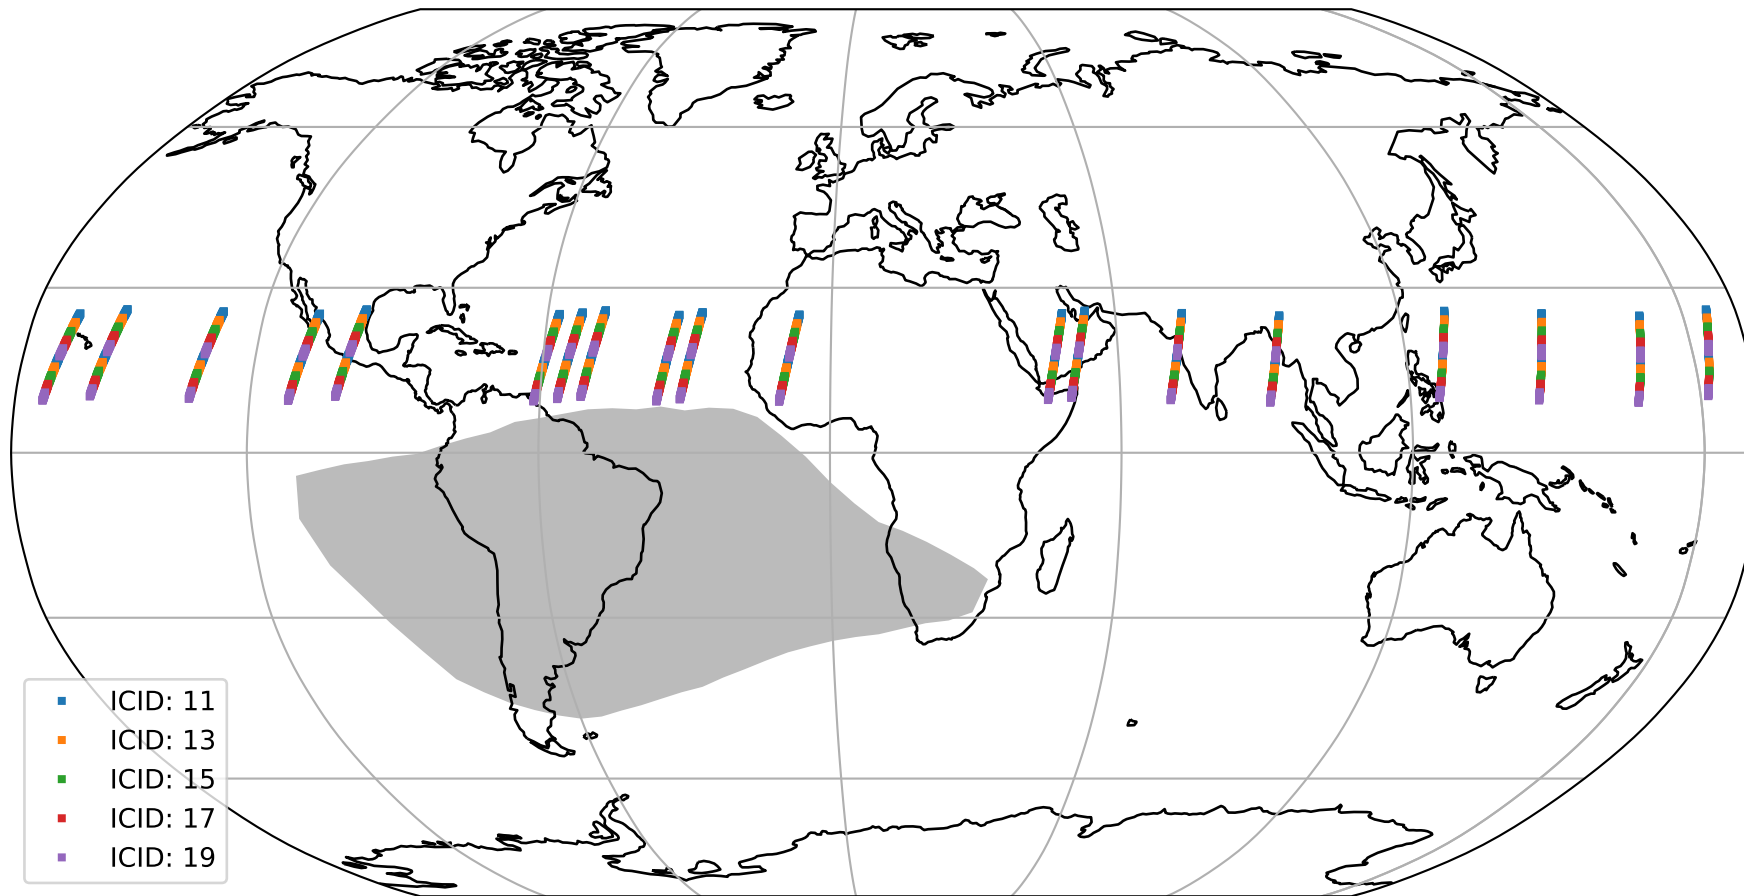

# Tropomi SWIR offset (official)

orbits : 19 in [15577, 15622]  
coverage : 2020-10-15 / 2020-10-18  
median : 28.713  $\mu\text{V}$   
spread : 14.514  $\mu\text{V}$   
created : 2023-08-21T14:48:08

# Tropomi SWIR offset (official)

orbits : 19 in [15577, 15622]  
coverage : 2020-10-15 / 2020-10-18  
median : -0.089799 mV  
spread : 0.37712 mV  
created : 2023-08-21T14:48:09

value compared with SWIR offset CKD

# Tropomi SWIR offset (official) ground-tracks of Sentinel-5P

orbits : 19 in [15577, 15622]  
coverage : 2020-10-15 / 2020-10-18  
created : 2023-08-21T14:48:09

# Tropomi SWIR offset (official)

orbits : [2827, 15622]  
coverage : 2018-04-30 / 2020-10-18  
created : 2023-08-21T14:48:09