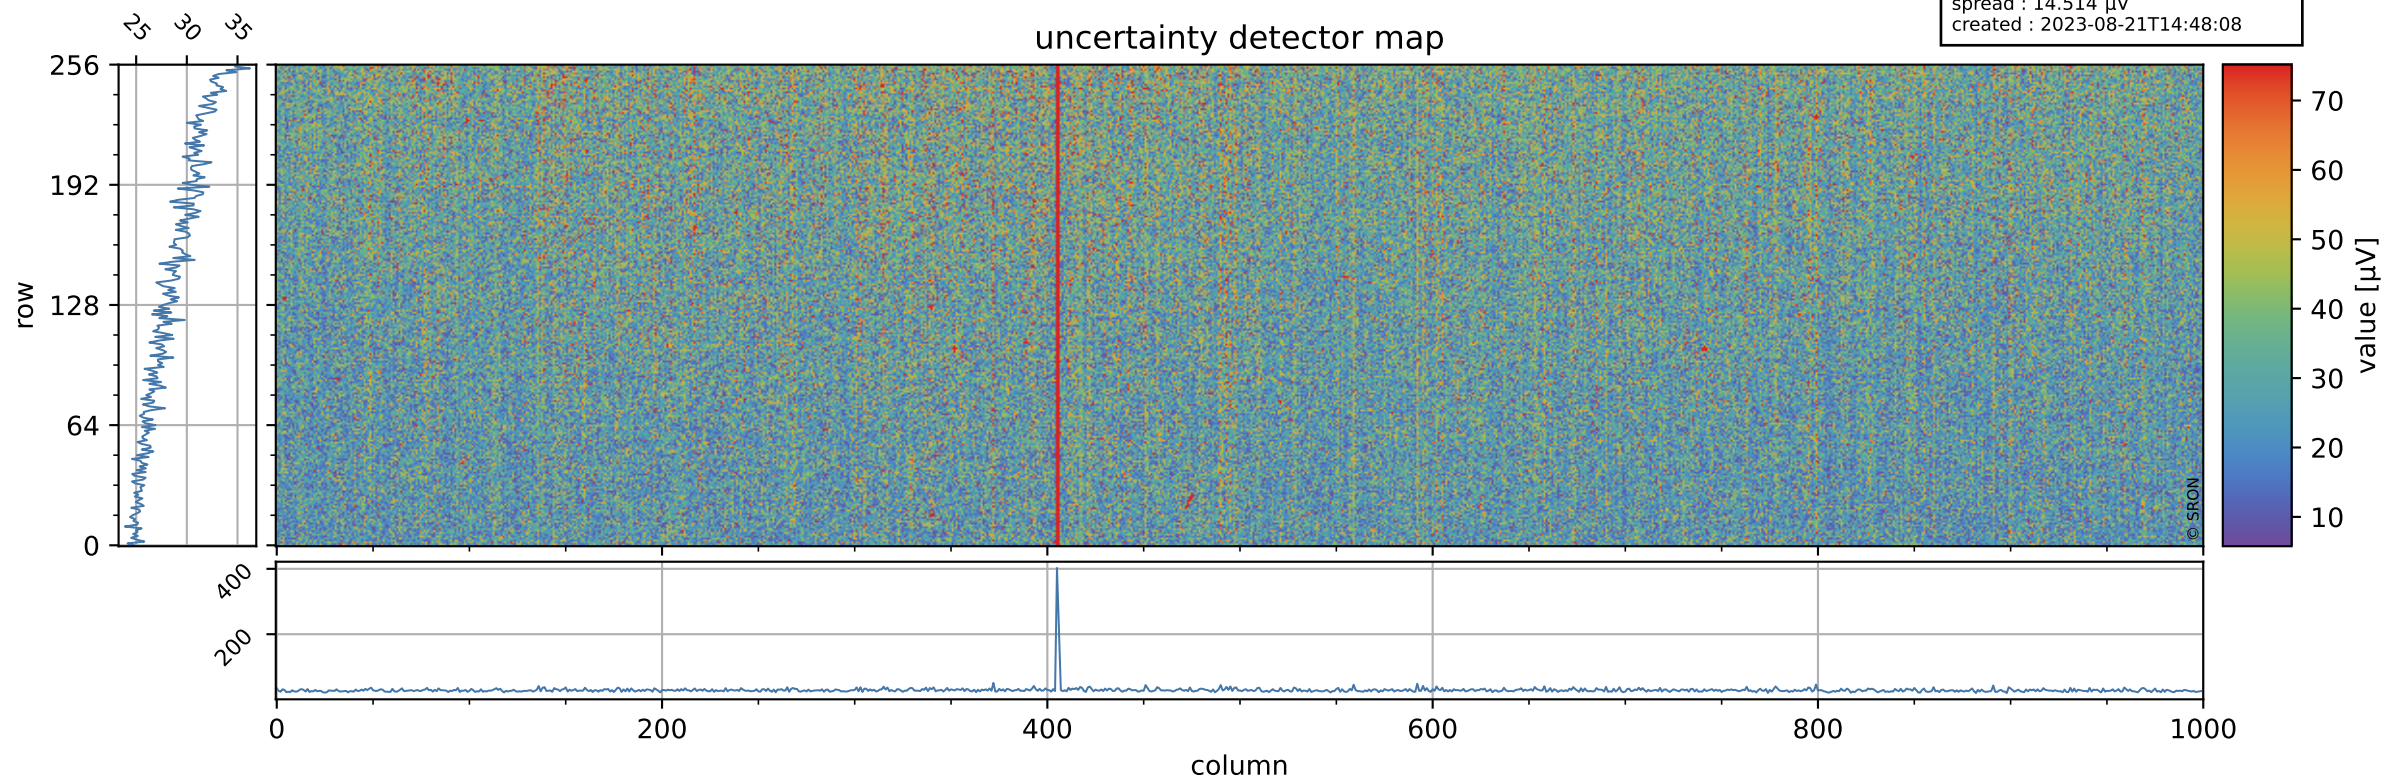

# Tropomi SWIR offset (official)

orbits : 19 in [15577, 15622]  
coverage : 2020-10-15 / 2020-10-18  
median : 0.52593 V  
spread : 0.035912 V  
created : 2023-08-21T14:48:08

## value detector map

# Tropomi SWIR offset (official)

orbits : 19 in [15577, 15622]  
coverage : 2020-10-15 / 2020-10-18  
median : 28.713  $\mu\text{V}$   
spread : 14.514  $\mu\text{V}$   
created : 2023-08-21T14:48:08

# Tropomi SWIR offset (official) ground-tracks of Sentinel-5P

orbits : 19 in [15577, 15622]  
coverage : 2020-10-15 / 2020-10-18  
created : 2023-08-21T14:48:09