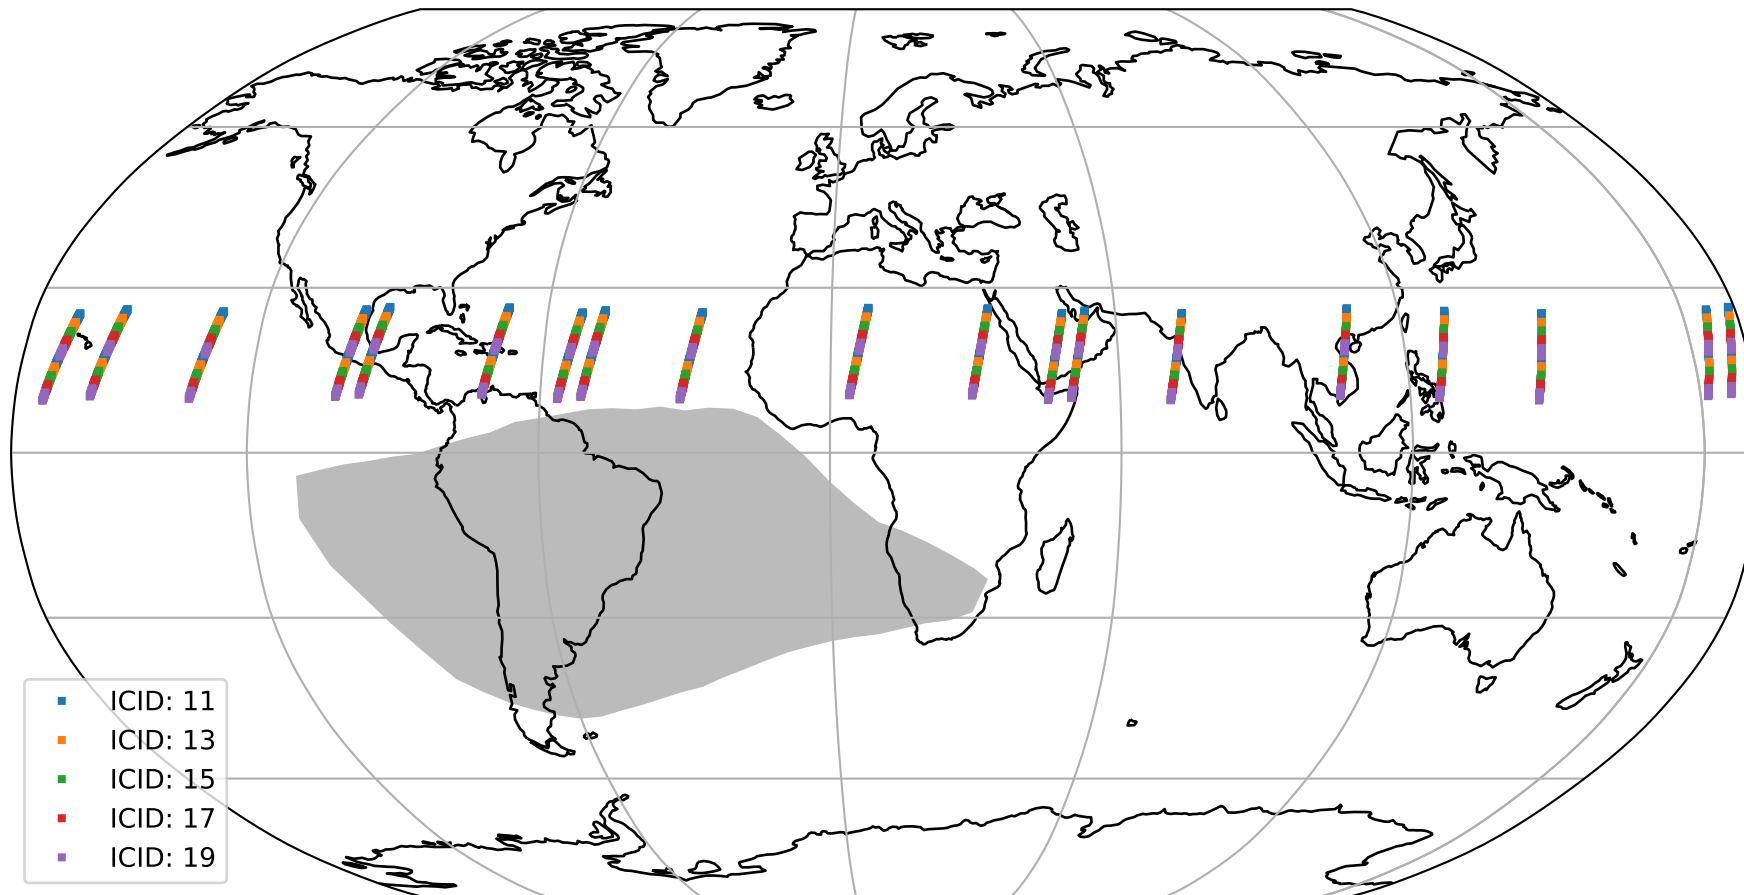

# Tropomi SWIR offset (official)

orbits : 19 in [15592, 15637]  
coverage : 2020-10-16 / 2020-10-19  
median : 29.018  $\mu\text{V}$   
spread : 14.668  $\mu\text{V}$   
created : 2023-08-21T14:48:11

# Tropomi SWIR offset (official)

orbits : 19 in [15592, 15637]  
coverage : 2020-10-16 / 2020-10-19  
median : -0.095967 mV  
spread : 0.37476 mV  
created : 2023-08-21T14:48:11

value compared with SWIR offset CKD

# Tropomi SWIR offset (official) ground-tracks of Sentinel-5P

orbits : 19 in [15592, 15637]  
coverage : 2020-10-16 / 2020-10-19  
created : 2023-08-21T14:48:12

# Tropomi SWIR offset (official)

orbits : [2827, 15637]  
coverage : 2018-04-30 / 2020-10-19  
created : 2023-08-21T14:48:12