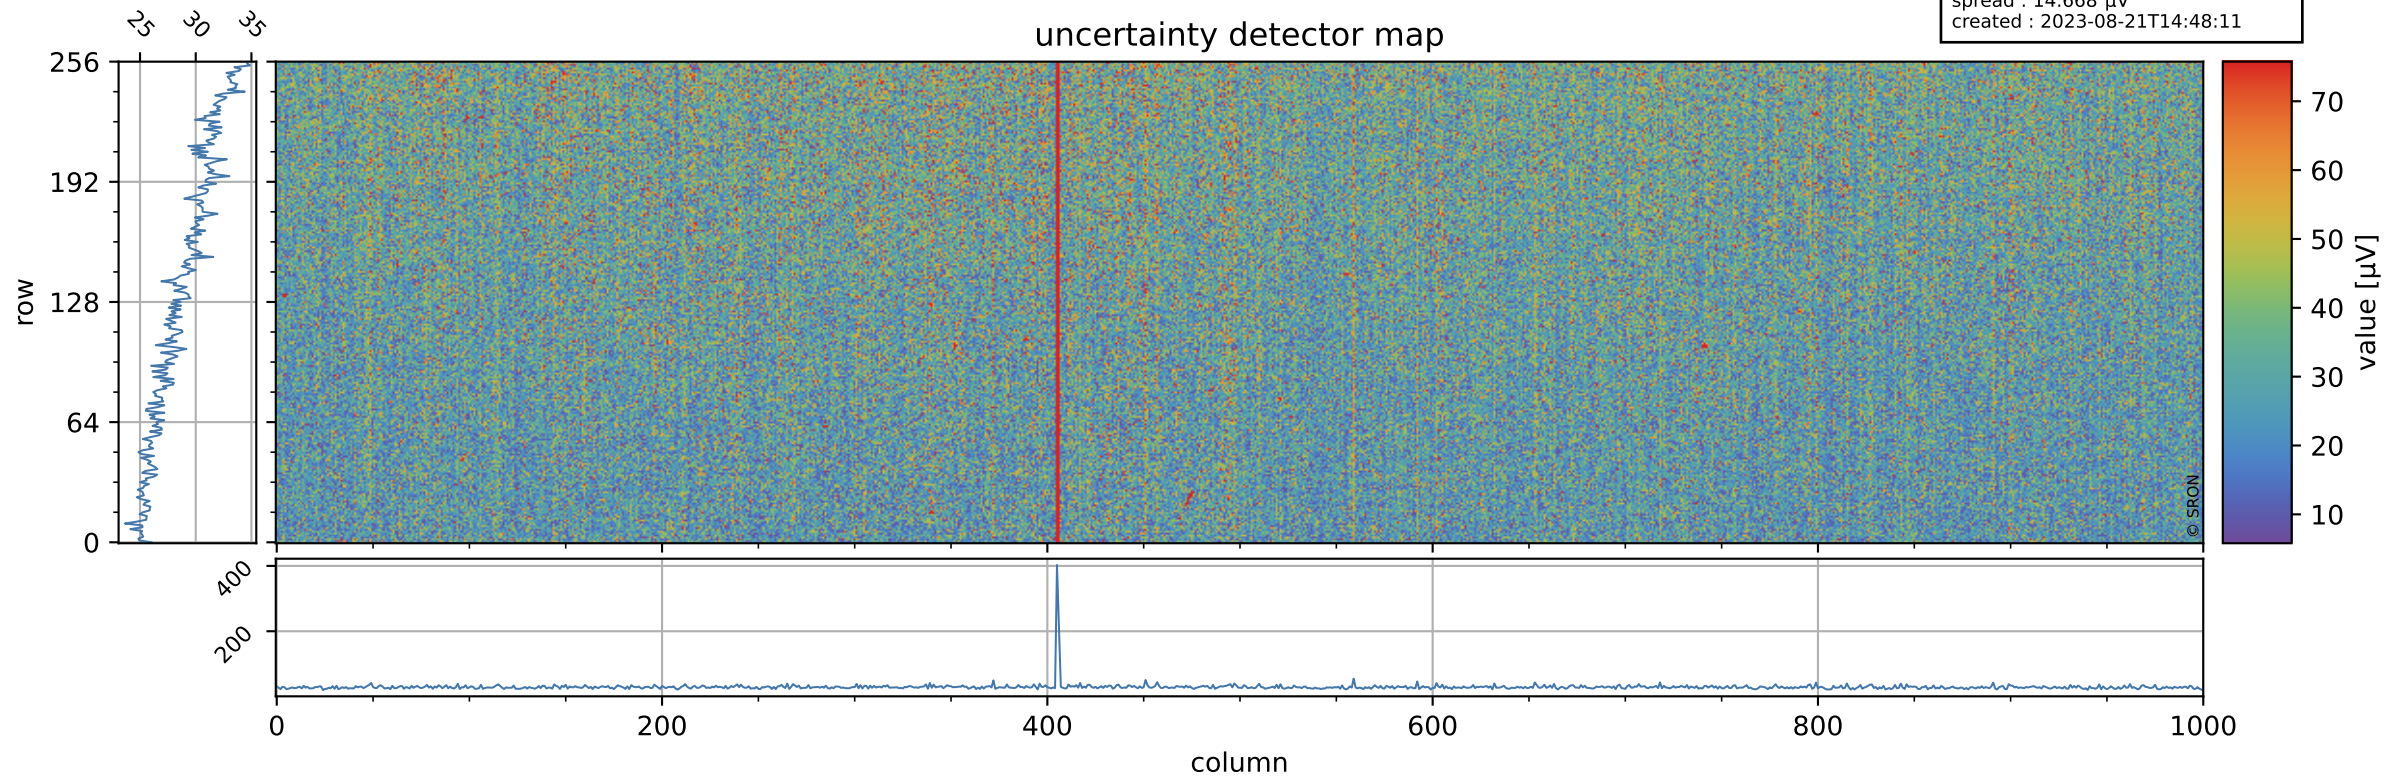

# Tropomi SWIR offset (official)

orbits : 19 in [15592, 15637]  
coverage : 2020-10-16 / 2020-10-19  
median : 0.52592 V  
spread : 0.035913 V  
created : 2023-08-21T14:48:10

## value detector map

# Tropomi SWIR offset (official)

orbits : 19 in [15592, 15637]  
coverage : 2020-10-16 / 2020-10-19  
median : 29.018  $\mu\text{V}$   
spread : 14.668  $\mu\text{V}$   
created : 2023-08-21T14:48:11

# Tropomi SWIR offset (official) ground-tracks of Sentinel-5P

orbits : 19 in [15592, 15637]  
coverage : 2020-10-16 / 2020-10-19  
created : 2023-08-21T14:48:12