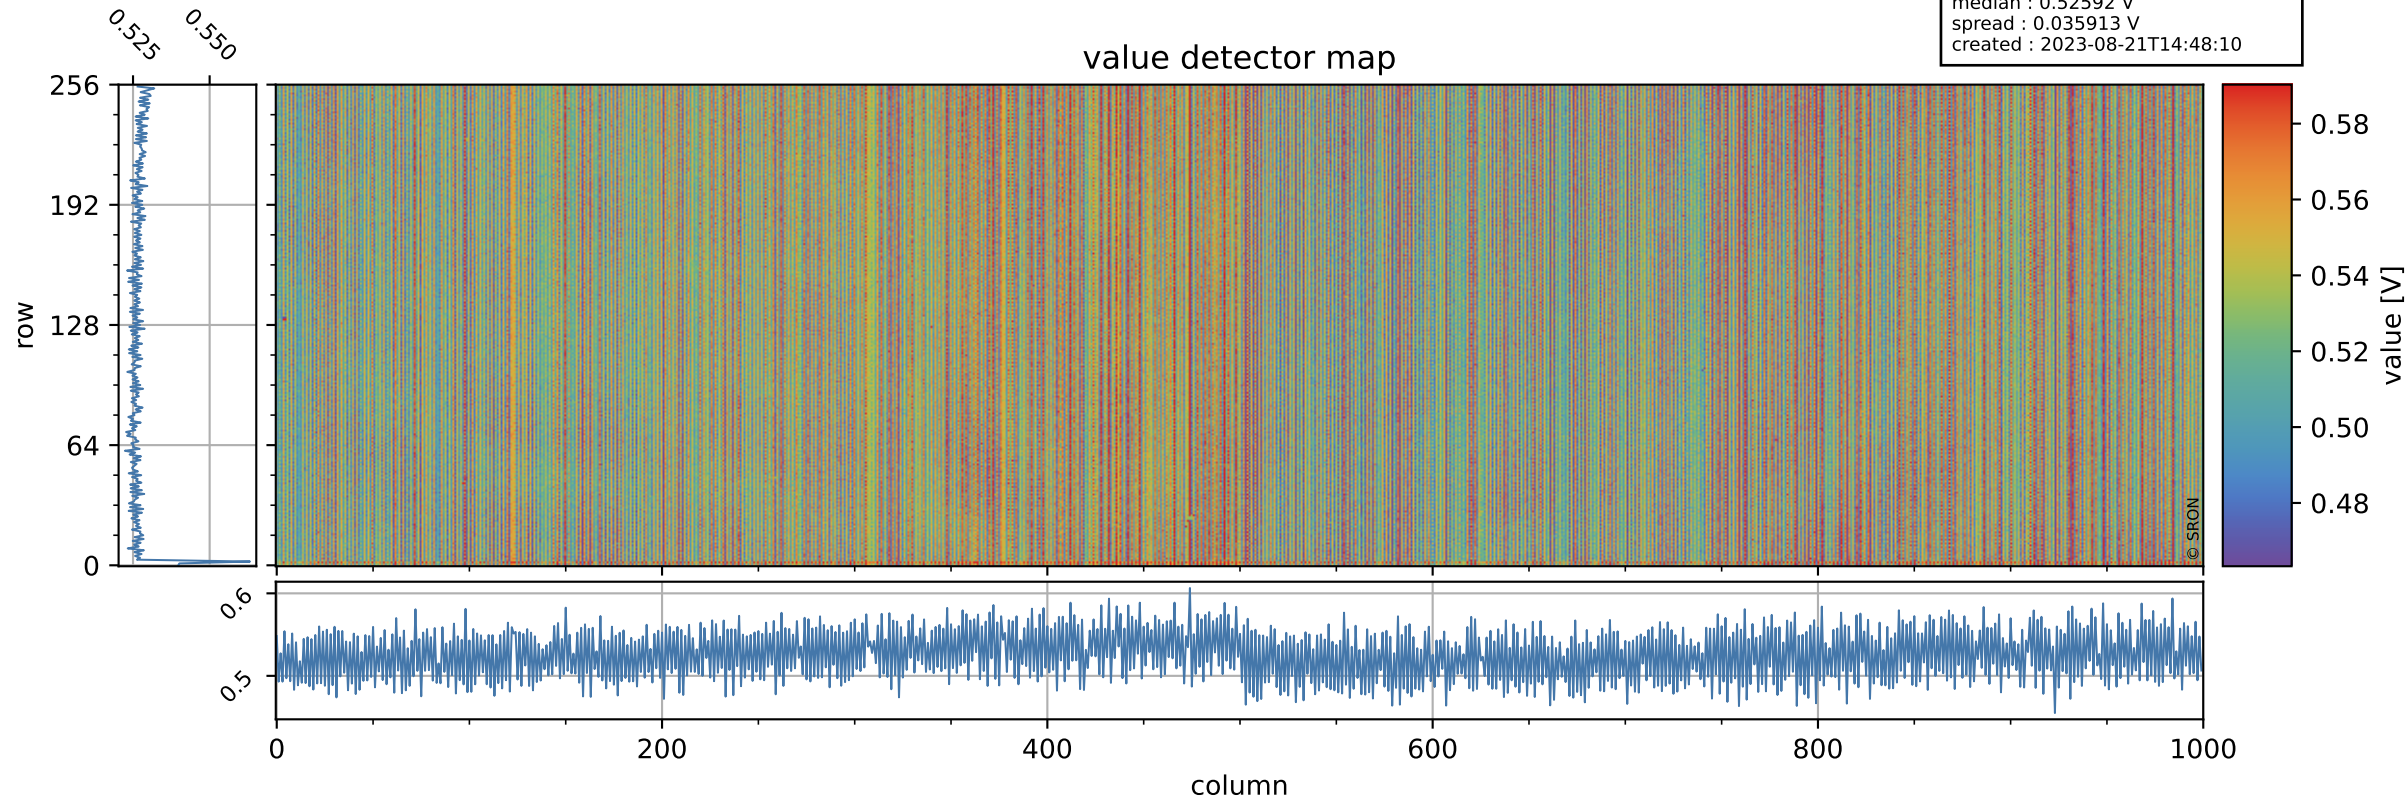

# Tropomi SWIR offset (official)

orbits : 19 in [15592, 15637]  
coverage : 2020-10-16 / 2020-10-19  
median : 0.52592 V  
spread : 0.035913 V  
created : 2023-08-21T14:48:10

## value detector map

# Tropomi SWIR offset (official)

orbits : 19 in [15592, 15637]  
coverage : 2020-10-16 / 2020-10-19  
median : 29.018  $\mu\text{V}$   
spread : 14.668  $\mu\text{V}$   
created : 2023-08-21T14:48:11

# Tropomi SWIR offset (official) ground-tracks of Sentinel-5P

orbits : 19 in [15592, 15637]  
coverage : 2020-10-16 / 2020-10-19  
created : 2023-08-21T14:48:12