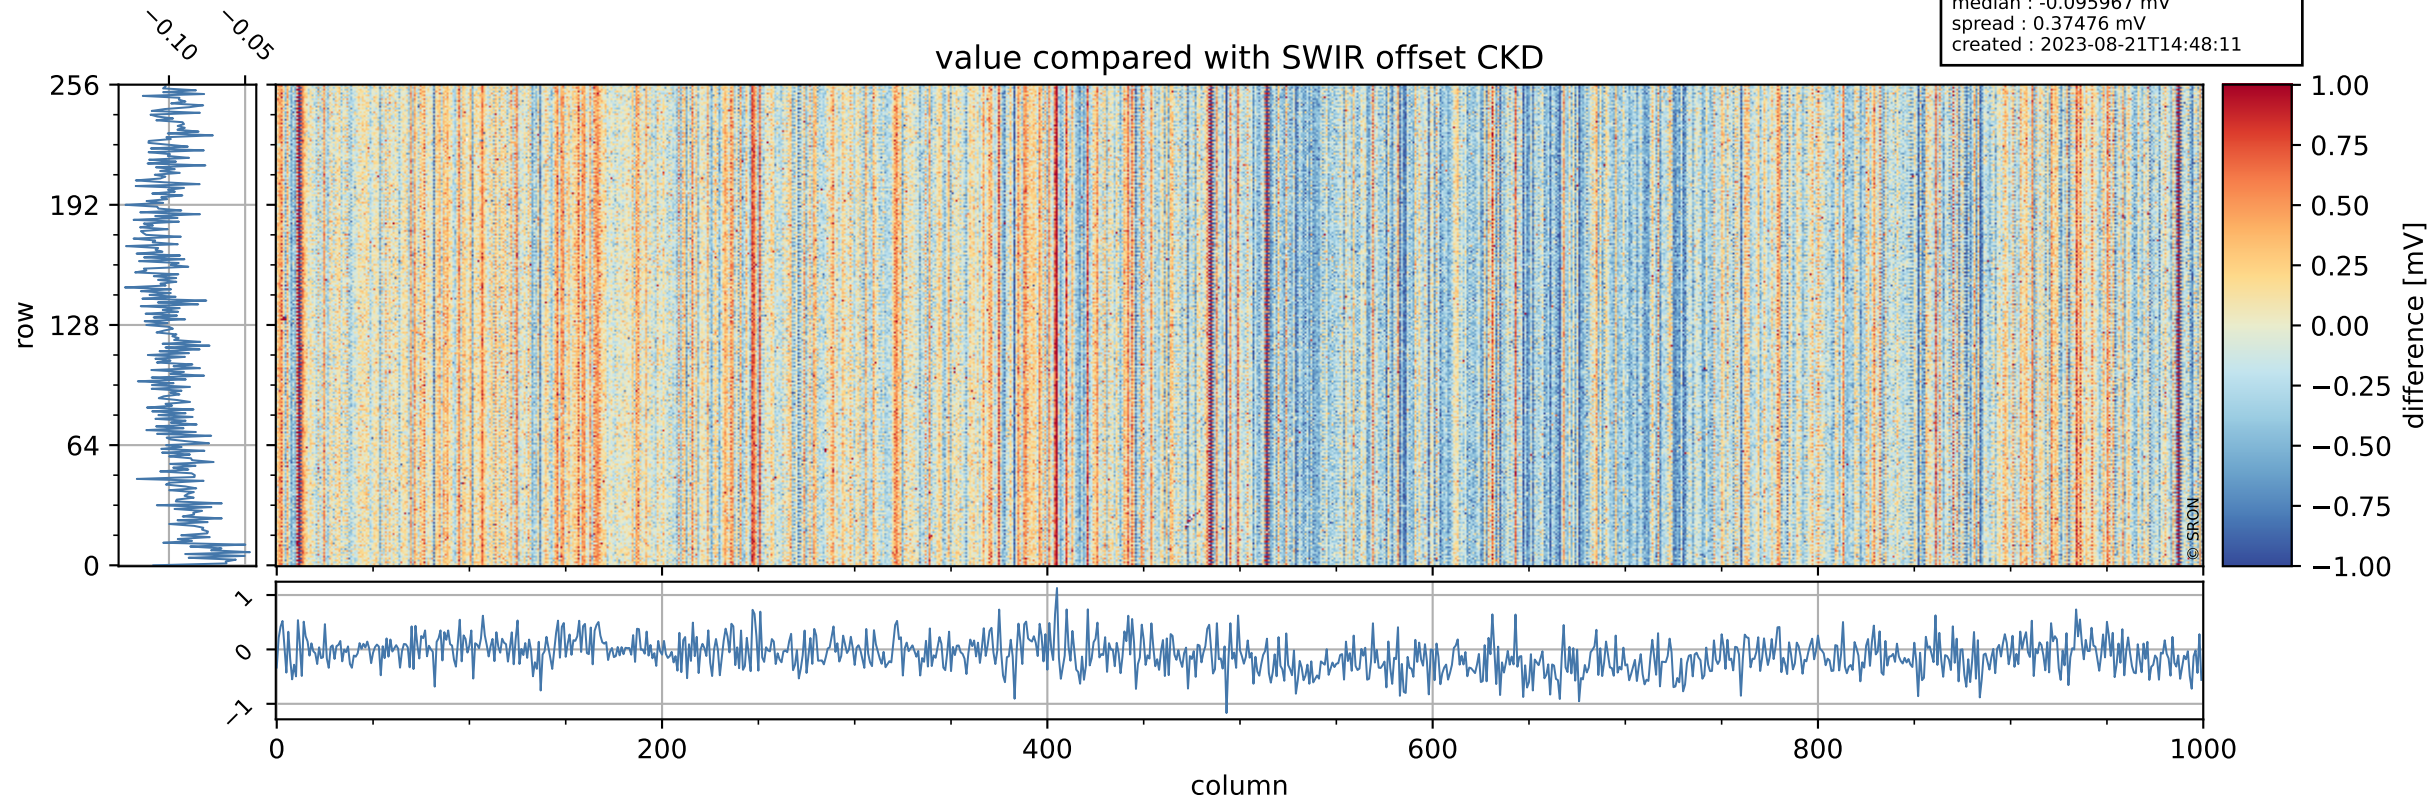

## value detector map

# Tropomi SWIR offset (official)

orbits : 19 in [15592, 15637]  
coverage : 2020-10-16 / 2020-10-19  
median : 29.018  $\mu\text{V}$   
spread : 14.668  $\mu\text{V}$   
created : 2023-08-21T14:48:11

# Tropomi SWIR offset (official)

orbits : 19 in [15592, 15637]  
coverage : 2020-10-16 / 2020-10-19  
median : -0.095967 mV  
spread : 0.37476 mV  
created : 2023-08-21T14:48:11

value compared with SWIR offset CKD

# Tropomi SWIR offset (official) ground-tracks of Sentinel-5P

orbits : 19 in [15592, 15637]  
coverage : 2020-10-16 / 2020-10-19  
created : 2023-08-21T14:48:12