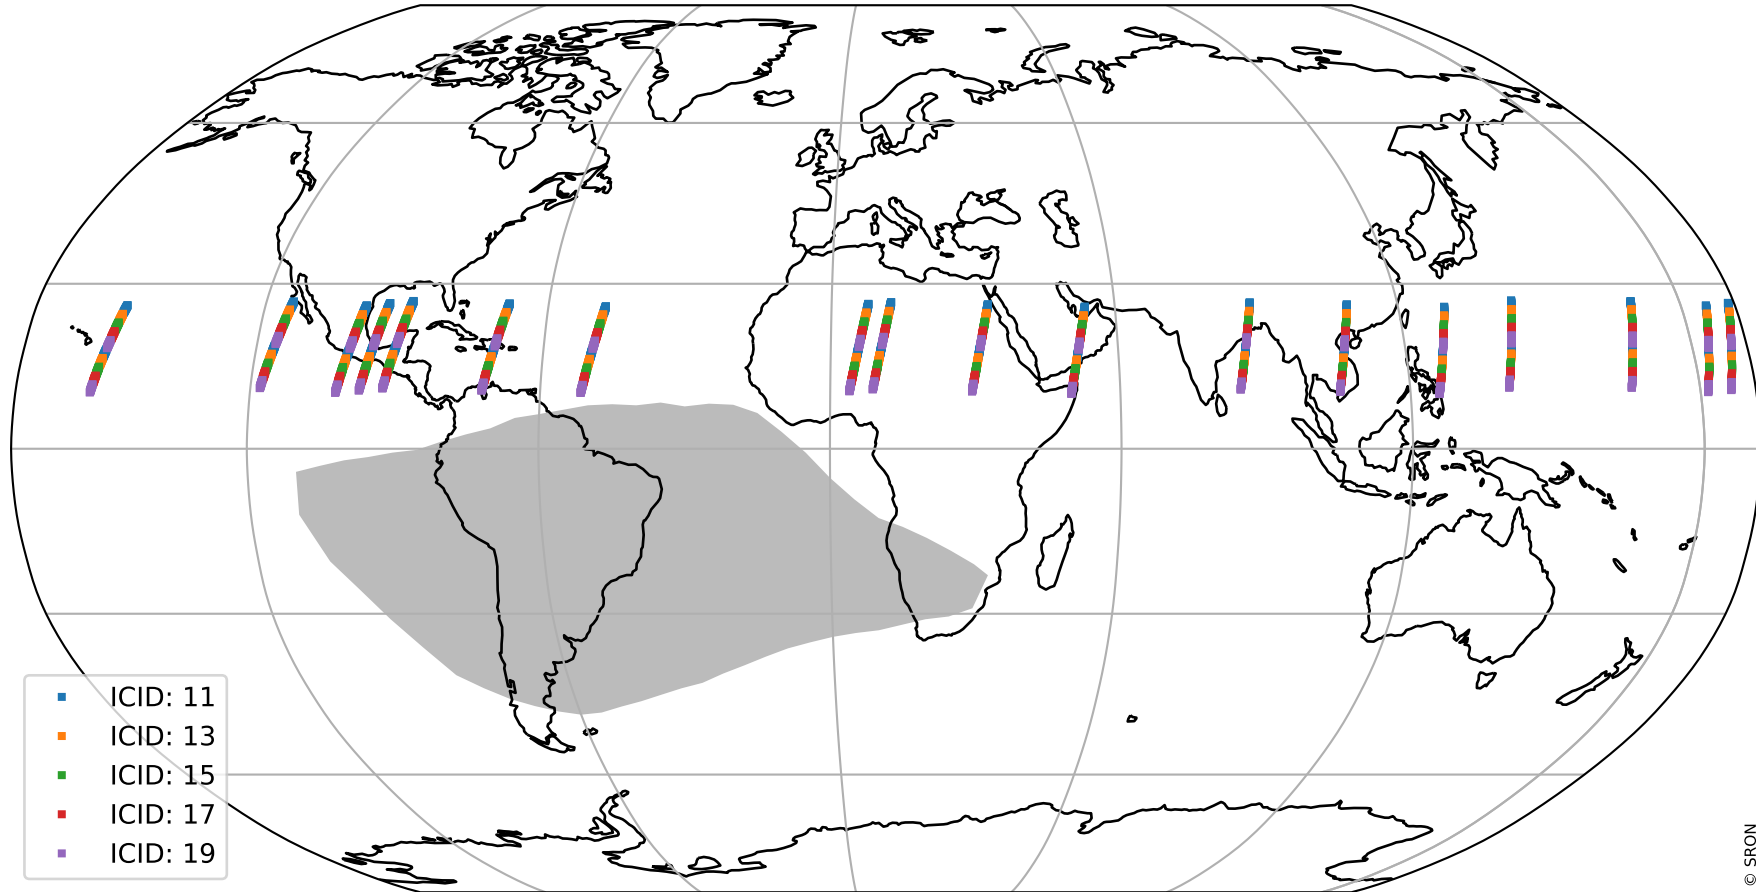

Tropomi SWIR offset (official)

orbits : 18 in [15607, 15652]
coverage : 2020-10-17 / 2020-10-20
median : 0.52591 V
spread : 0.035913 V
created : 2023-08-21T14:48:13

value detector map

Tropomi SWIR offset (official)

orbits : 18 in [15607, 15652]
coverage : 2020-10-17 / 2020-10-20
median : 28.763 μV
spread : 14.591 μV
created : 2023-08-21T14:48:14

Tropomi SWIR offset (official)

orbits : 18 in [15607, 15652]
coverage : 2020-10-17 / 2020-10-20
median : -0.10898 mV
spread : 0.37153 mV
created : 2023-08-21T14:48:14

value compared with SWIR offset CKD

Tropomi SWIR offset (official) ground-tracks of Sentinel-5P

orbits : 18 in [15607, 15652]
coverage : 2020-10-17 / 2020-10-20
created : 2023-08-21T14:48:15

Tropomi SWIR offset (official)

orbits : [2827, 15652]
coverage : 2018-04-30 / 2020-10-20
created : 2023-08-21T14:48:15

trend of detector median & temperatures