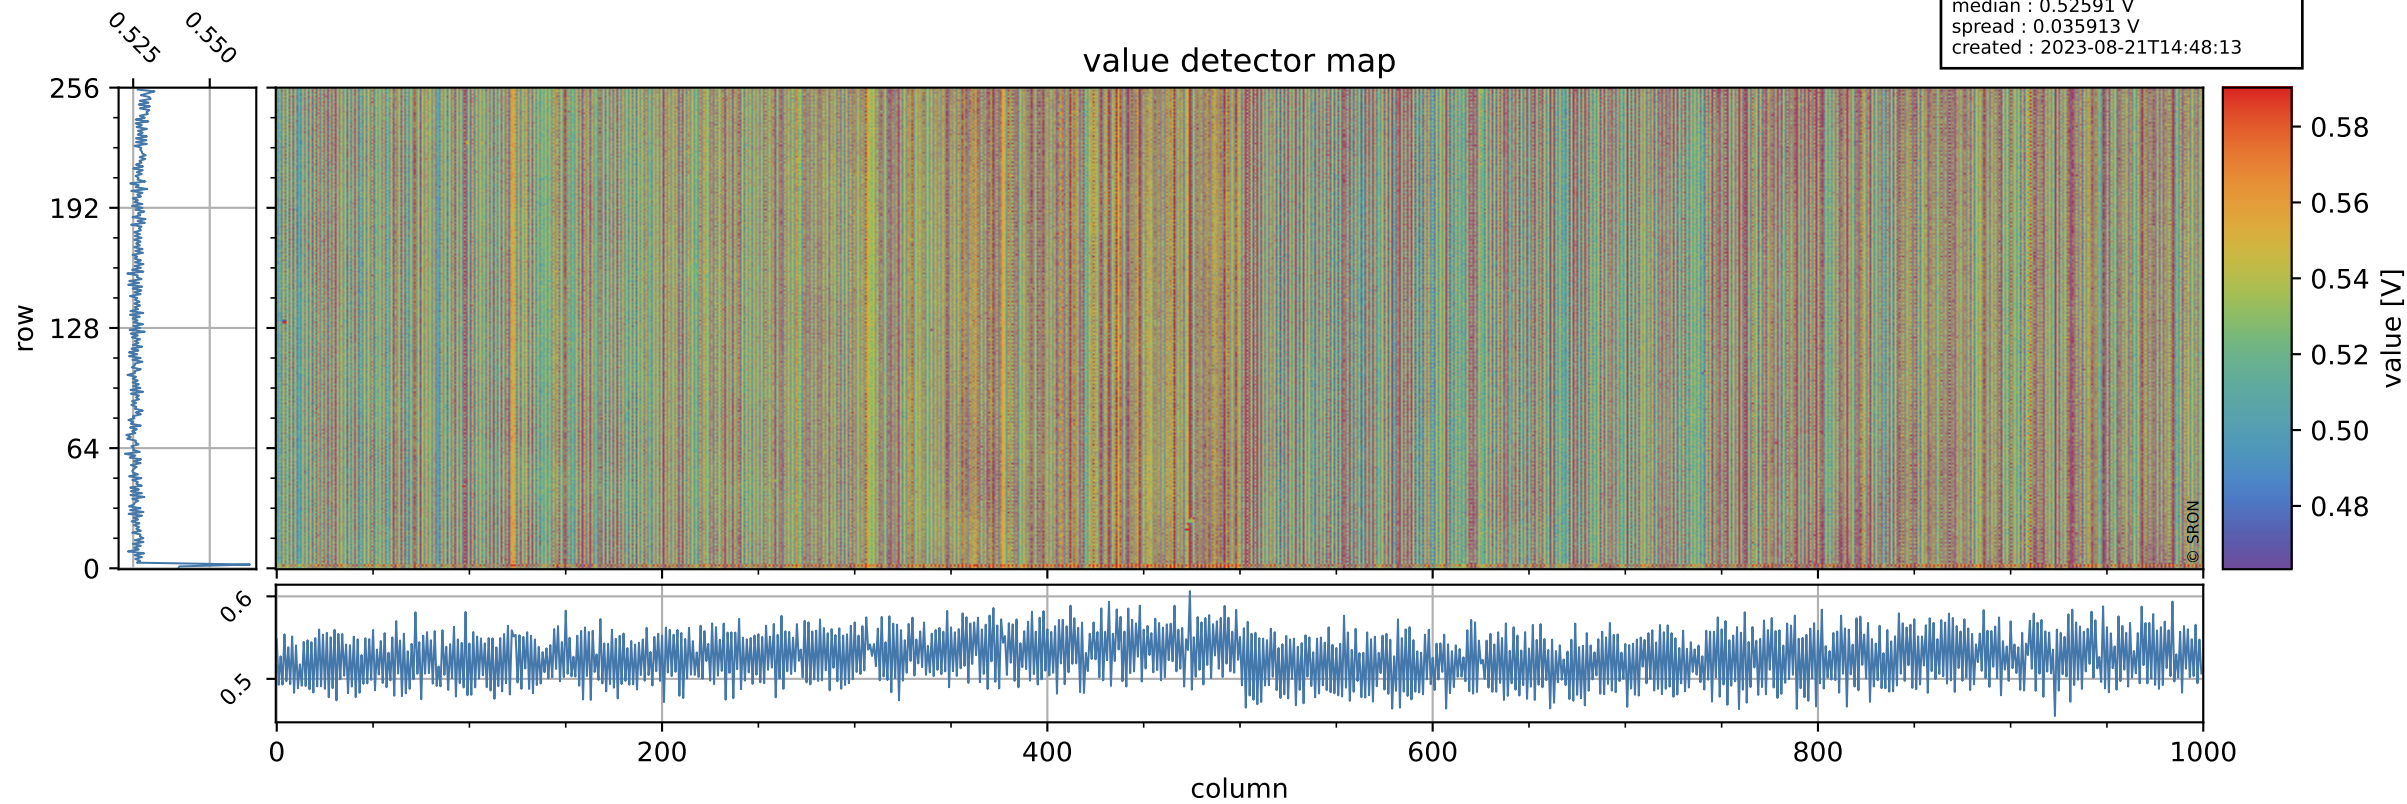

Tropomi SWIR offset (official)

orbits : 18 in [15607, 15652]
coverage : 2020-10-17 / 2020-10-20
median : 0.52591 V
spread : 0.035913 V
created : 2023-08-21T14:48:13

value detector map

Tropomi SWIR offset (official)

orbits : 18 in [15607, 15652]
coverage : 2020-10-17 / 2020-10-20
median : 28.763 μV
spread : 14.591 μV
created : 2023-08-21T14:48:14

Tropomi SWIR offset (official)

orbits : 18 in [15607, 15652]
coverage : 2020-10-17 / 2020-10-20
median : -0.10898 mV
spread : 0.37153 mV
created : 2023-08-21T14:48:14

value compared with SWIR offset CKD

Tropomi SWIR offset (official) ground-tracks of Sentinel-5P

orbits : 18 in [15607, 15652]
coverage : 2020-10-17 / 2020-10-20
created : 2023-08-21T14:48:15

Tropomi SWIR offset (official)

orbits : [2827, 15652]
coverage : 2018-04-30 / 2020-10-20
created : 2023-08-21T14:48:15

trend of detector median & temperatures