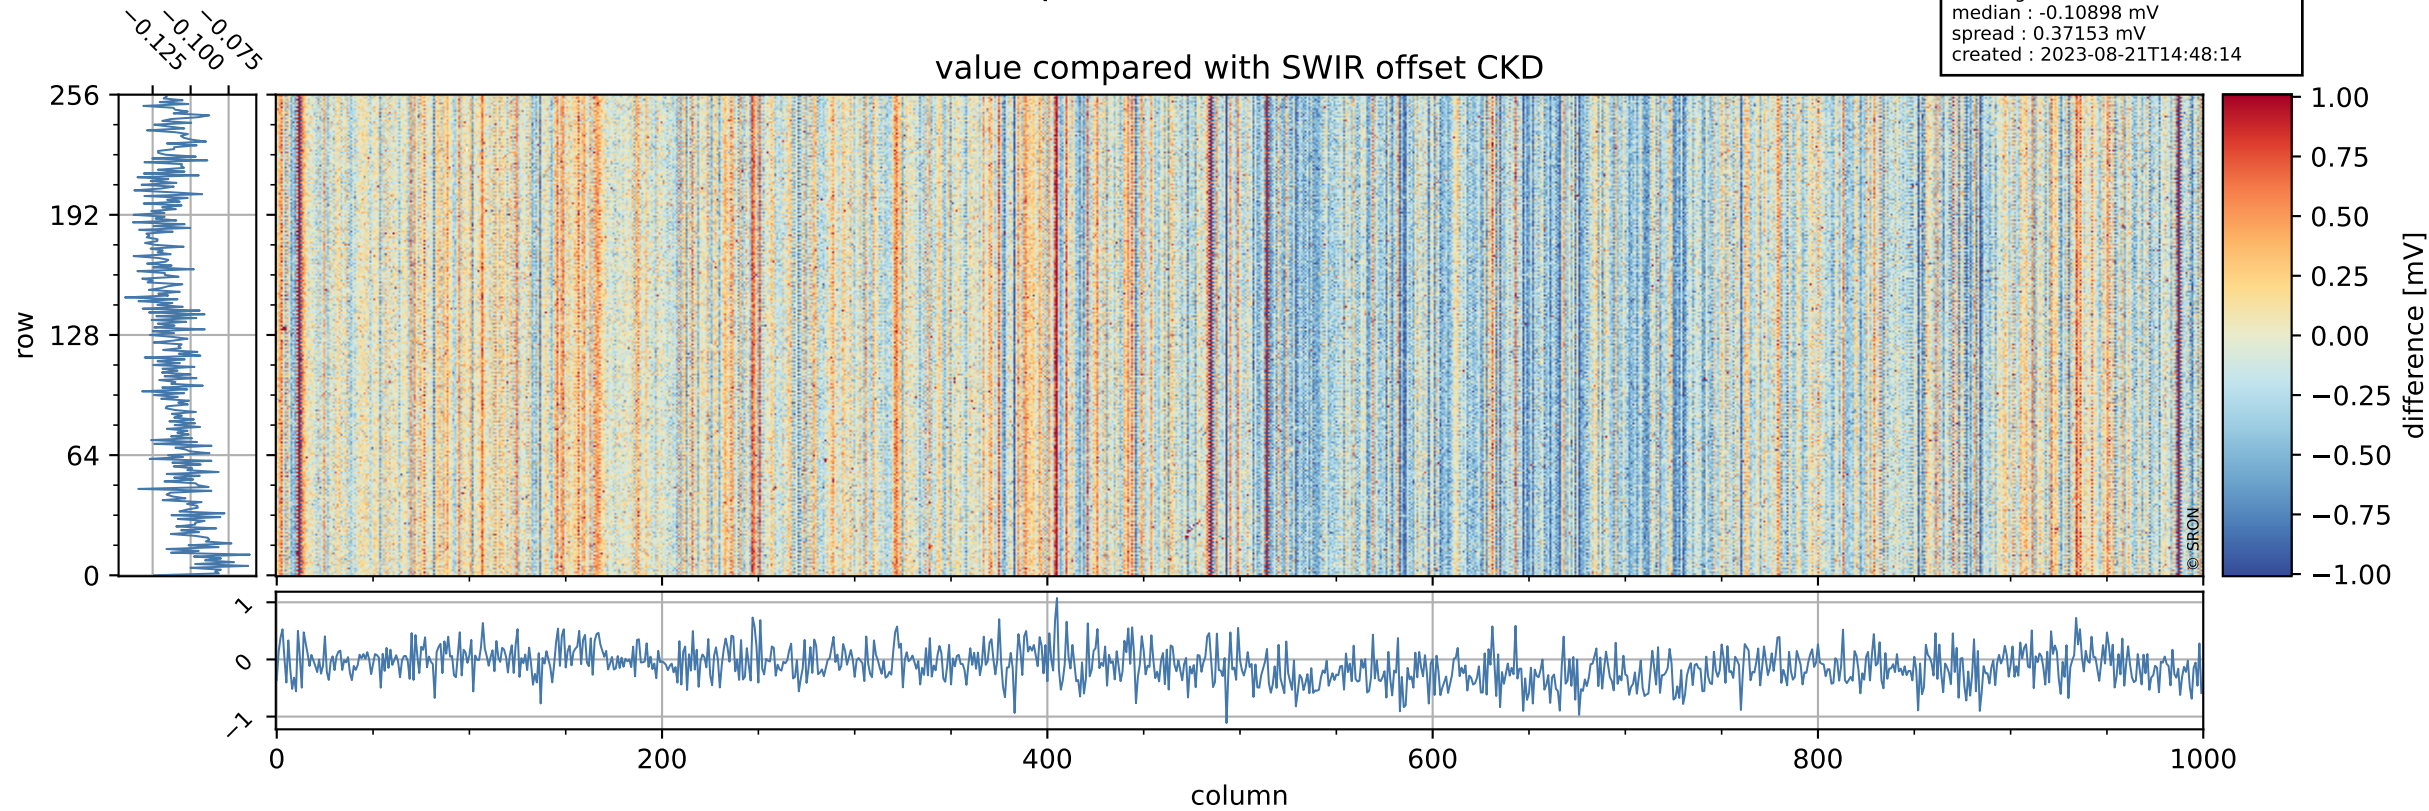

Tropomi SWIR offset (official)

orbits : 18 in [15607, 15652]
coverage : 2020-10-17 / 2020-10-20
median : 0.52591 V
spread : 0.035913 V
created : 2023-08-21T14:48:13

value detector map

Tropomi SWIR offset (official)

orbits : 18 in [15607, 15652]
coverage : 2020-10-17 / 2020-10-20
median : 28.763 μV
spread : 14.591 μV
created : 2023-08-21T14:48:14

Tropomi SWIR offset (official)

orbits : 18 in [15607, 15652]
coverage : 2020-10-17 / 2020-10-20
median : -0.10898 mV
spread : 0.37153 mV
created : 2023-08-21T14:48:14

value compared with SWIR offset CKD

Tropomi SWIR offset (official) ground-tracks of Sentinel-5P

orbits : 18 in [15607, 15652]
coverage : 2020-10-17 / 2020-10-20
created : 2023-08-21T14:48:15

Tropomi SWIR offset (official)

orbits : [2827, 15652]
coverage : 2018-04-30 / 2020-10-20
created : 2023-08-21T14:48:15

trend of detector median & temperatures