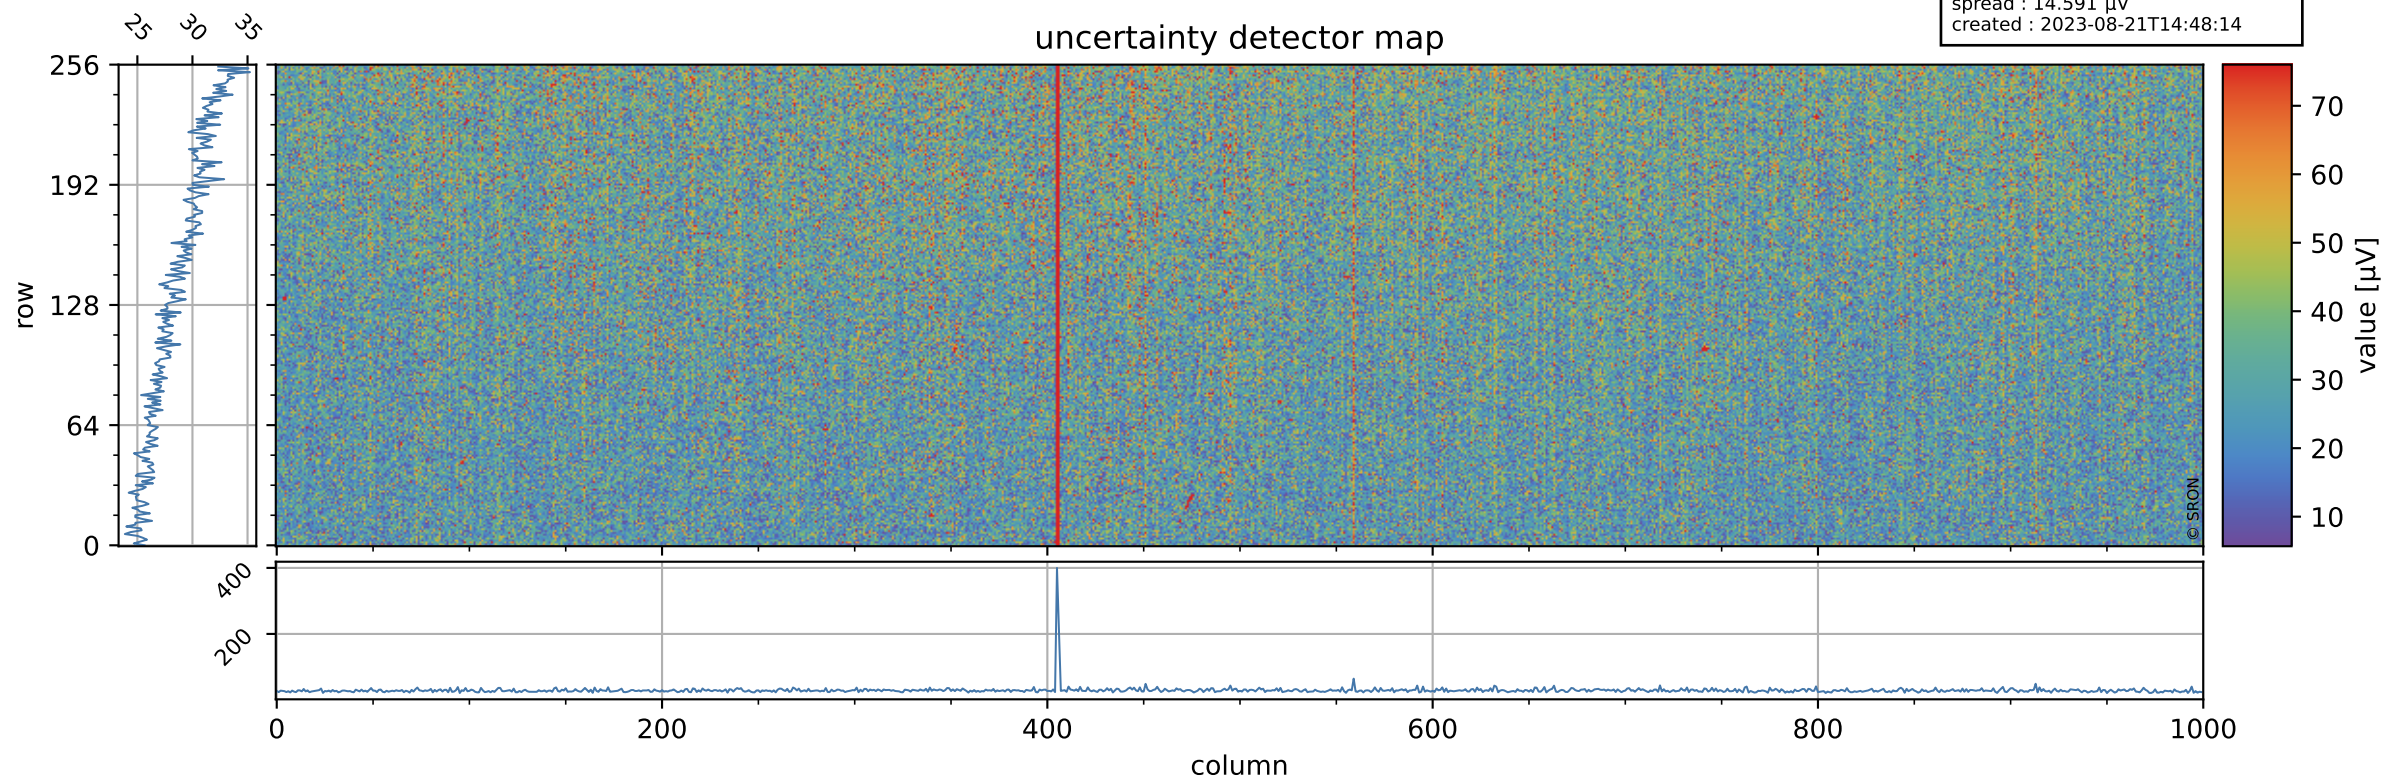

Tropomi SWIR offset (official)

orbits : 18 in [15607, 15652]
coverage : 2020-10-17 / 2020-10-20
median : 0.52591 V
spread : 0.035913 V
created : 2023-08-21T14:48:13

value detector map

Tropomi SWIR offset (official)

orbits : 18 in [15607, 15652]
coverage : 2020-10-17 / 2020-10-20
median : 28.763 μV
spread : 14.591 μV
created : 2023-08-21T14:48:14

Tropomi SWIR offset (official)

orbits : 18 in [15607, 15652]
coverage : 2020-10-17 / 2020-10-20
median : -0.10898 mV
spread : 0.37153 mV
created : 2023-08-21T14:48:14

value compared with SWIR offset CKD

Tropomi SWIR offset (official) ground-tracks of Sentinel-5P

orbits : 18 in [15607, 15652]
coverage : 2020-10-17 / 2020-10-20
created : 2023-08-21T14:48:15

Tropomi SWIR offset (official)

orbits : [2827, 15652]
coverage : 2018-04-30 / 2020-10-20
created : 2023-08-21T14:48:15

trend of detector median & temperatures