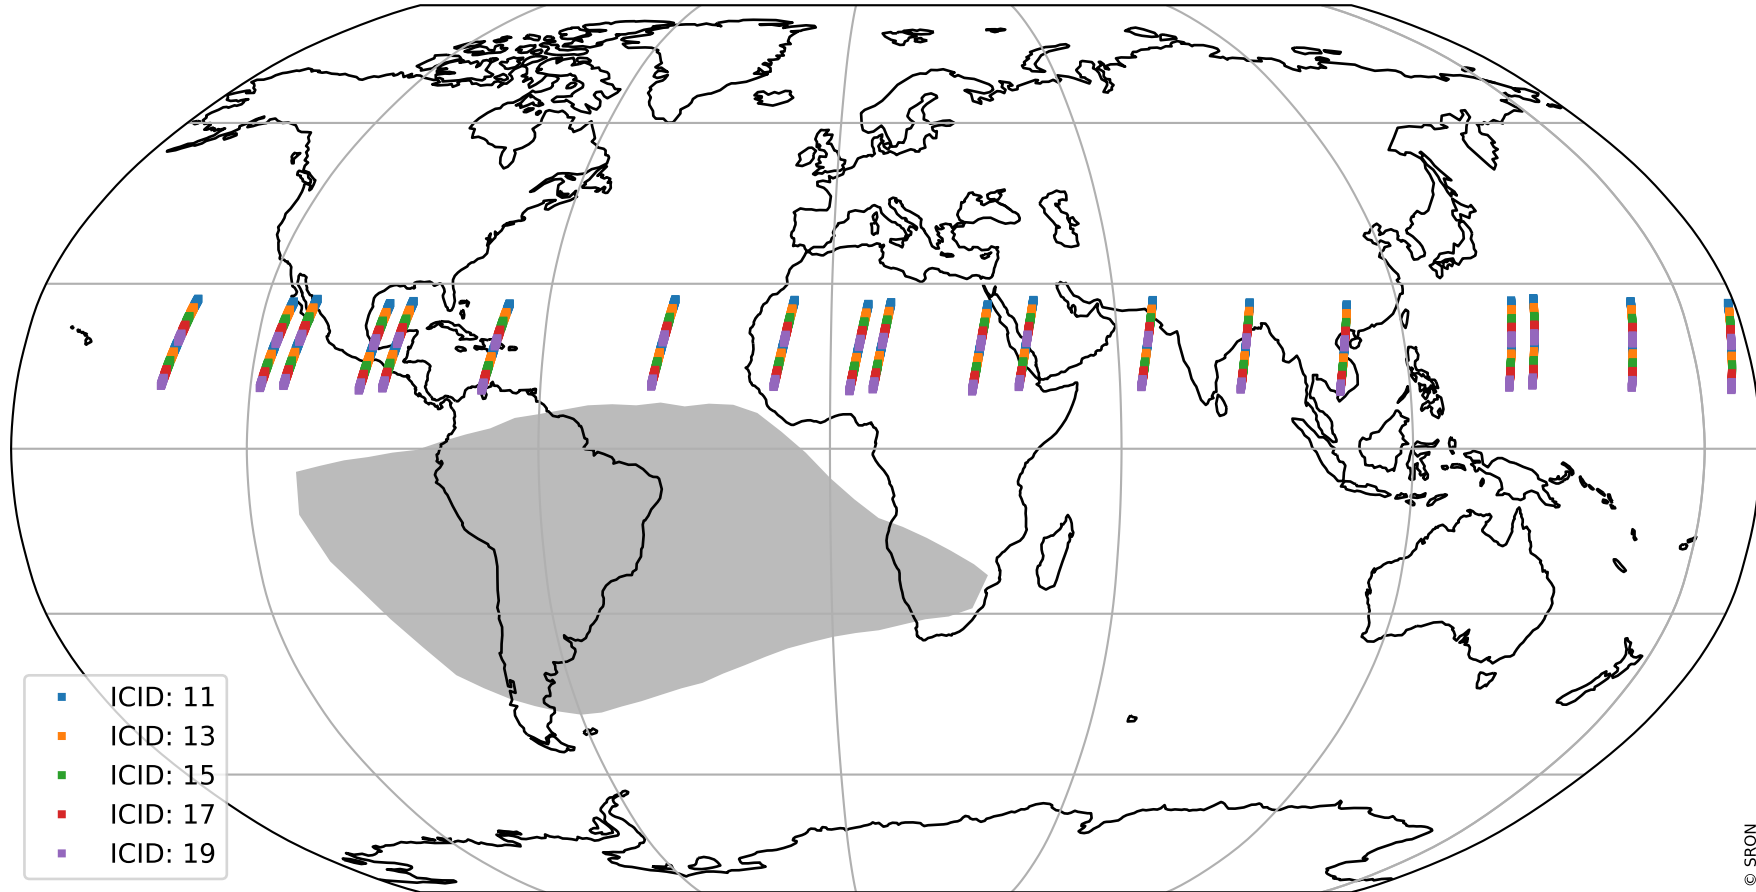

Tropomi SWIR offset (official)

orbits : 19 in [15622, 15667]
coverage : 2020-10-18 / 2020-10-21
median : 0.5259 V
spread : 0.035911 V
created : 2023-08-21T14:48:16

value detector map

Tropomi SWIR offset (official)

orbits : 19 in [15622, 15667]
coverage : 2020-10-18 / 2020-10-21
median : 28.967 μV
spread : 14.723 μV
created : 2023-08-21T14:48:17

Tropomi SWIR offset (official)

orbits : 19 in [15622, 15667]
coverage : 2020-10-18 / 2020-10-21
median : -0.11377 mV
spread : 0.37397 mV
created : 2023-08-21T14:48:17

value compared with SWIR offset CKD

Tropomi SWIR offset (official) ground-tracks of Sentinel-5P

orbits : 19 in [15622, 15667]
coverage : 2020-10-18 / 2020-10-21
created : 2023-08-21T14:48:18

Tropomi SWIR offset (official)

orbits : [2827, 15667]
coverage : 2018-04-30 / 2020-10-21
created : 2023-08-21T14:48:18

trend of detector median & temperatures