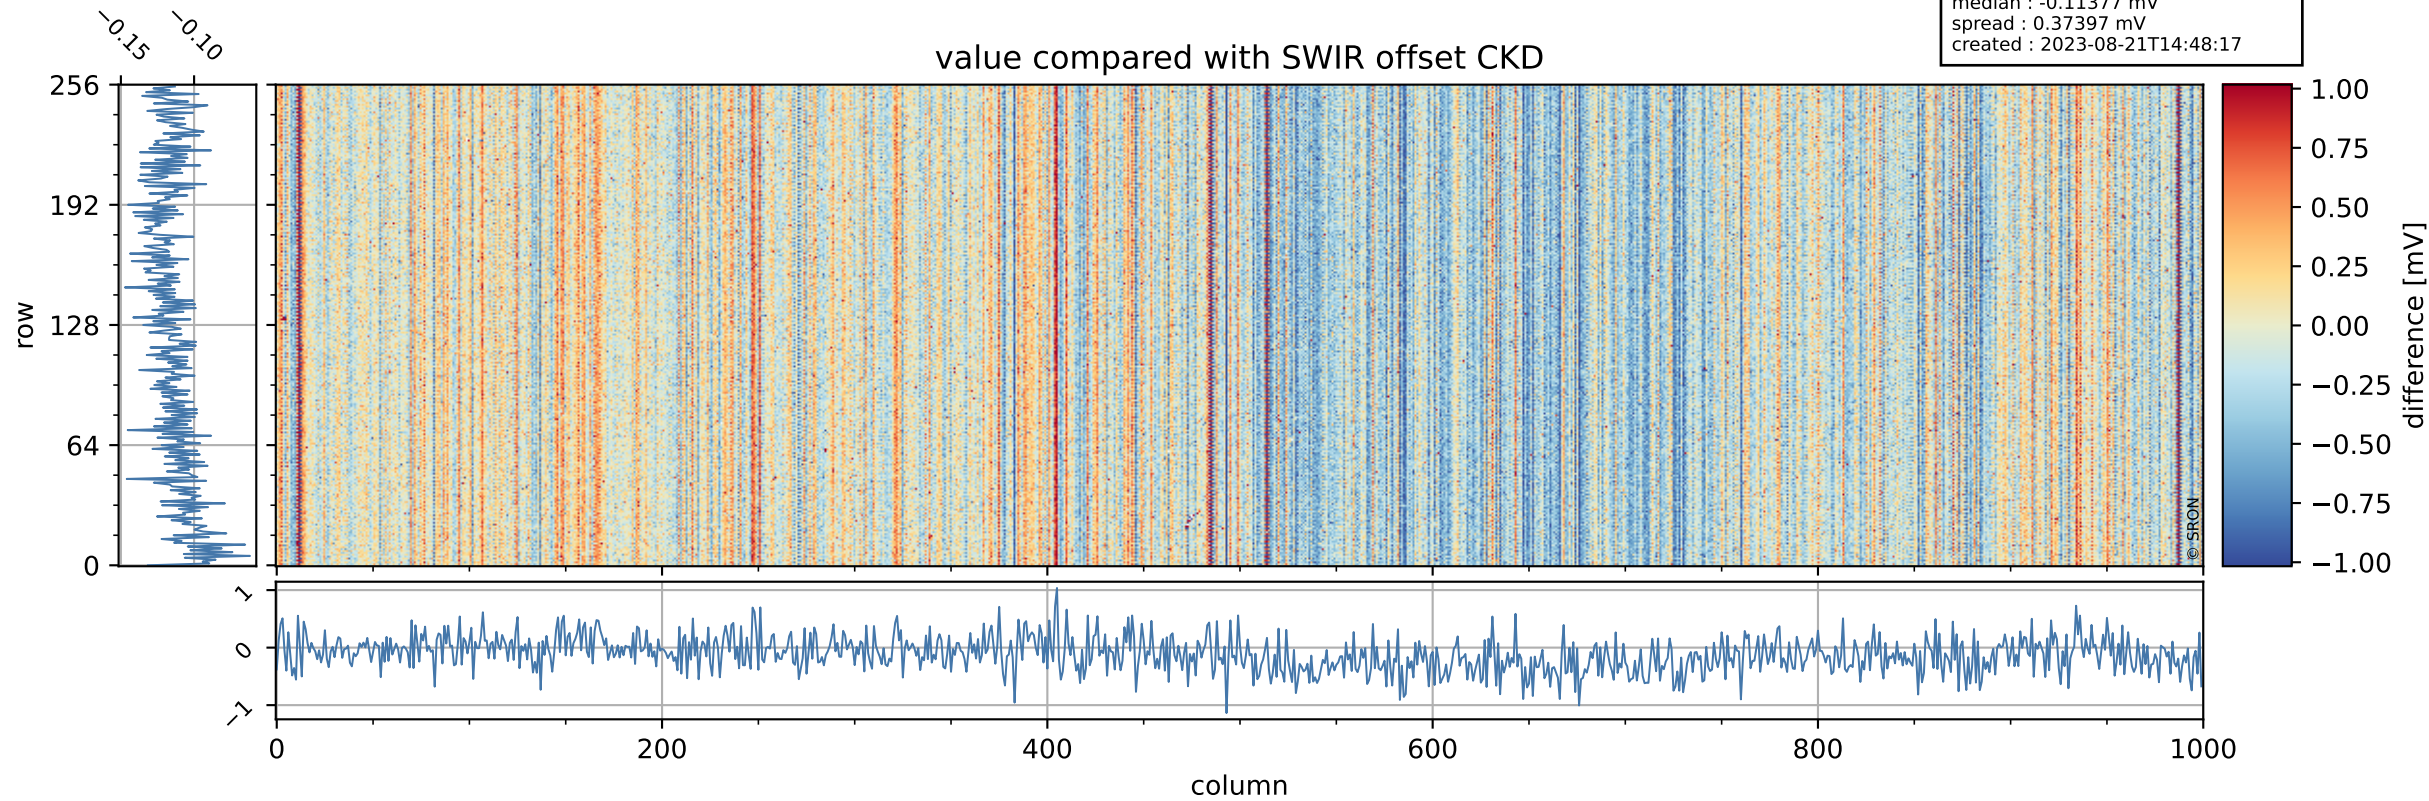

Tropomi SWIR offset (official)

orbits : 19 in [15622, 15667]
coverage : 2020-10-18 / 2020-10-21
median : 0.5259 V
spread : 0.035911 V
created : 2023-08-21T14:48:16

value detector map

Tropomi SWIR offset (official)

orbits : 19 in [15622, 15667]
coverage : 2020-10-18 / 2020-10-21
median : 28.967 μV
spread : 14.723 μV
created : 2023-08-21T14:48:17

Tropomi SWIR offset (official)

orbits : 19 in [15622, 15667]
coverage : 2020-10-18 / 2020-10-21
median : -0.11377 mV
spread : 0.37397 mV
created : 2023-08-21T14:48:17

value compared with SWIR offset CKD

Tropomi SWIR offset (official) ground-tracks of Sentinel-5P

orbits : 19 in [15622, 15667]
coverage : 2020-10-18 / 2020-10-21
created : 2023-08-21T14:48:18

Tropomi SWIR offset (official)

orbits : [2827, 15667]
coverage : 2018-04-30 / 2020-10-21
created : 2023-08-21T14:48:18

trend of detector median & temperatures