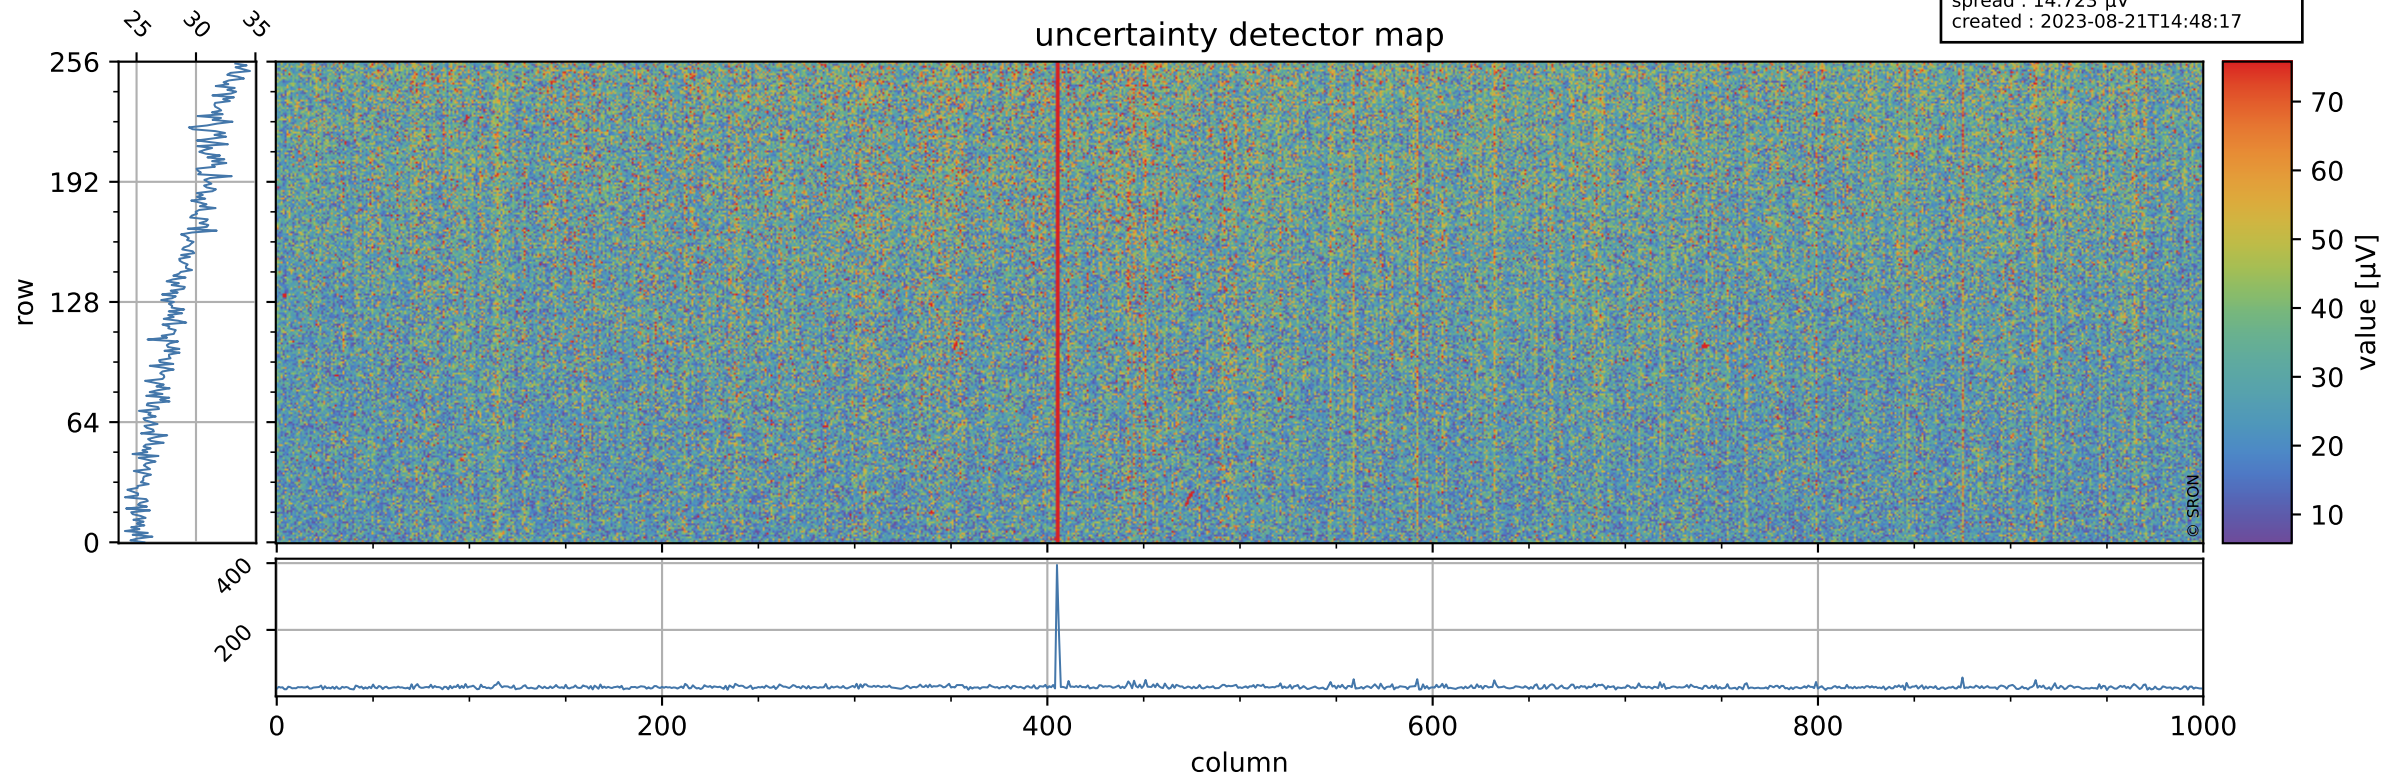

Tropomi SWIR offset (official)

orbits : 19 in [15622, 15667]
coverage : 2020-10-18 / 2020-10-21
median : 0.5259 V
spread : 0.035911 V
created : 2023-08-21T14:48:16

value detector map

Tropomi SWIR offset (official)

orbits : 19 in [15622, 15667]
coverage : 2020-10-18 / 2020-10-21
median : 28.967 μV
spread : 14.723 μV
created : 2023-08-21T14:48:17

Tropomi SWIR offset (official)

orbits : 19 in [15622, 15667]
coverage : 2020-10-18 / 2020-10-21
median : -0.11377 mV
spread : 0.37397 mV
created : 2023-08-21T14:48:17

value compared with SWIR offset CKD

Tropomi SWIR offset (official) ground-tracks of Sentinel-5P

orbits : 19 in [15622, 15667]
coverage : 2020-10-18 / 2020-10-21
created : 2023-08-21T14:48:18

Tropomi SWIR offset (official)

orbits : [2827, 15667]
coverage : 2018-04-30 / 2020-10-21
created : 2023-08-21T14:48:18

trend of detector median & temperatures