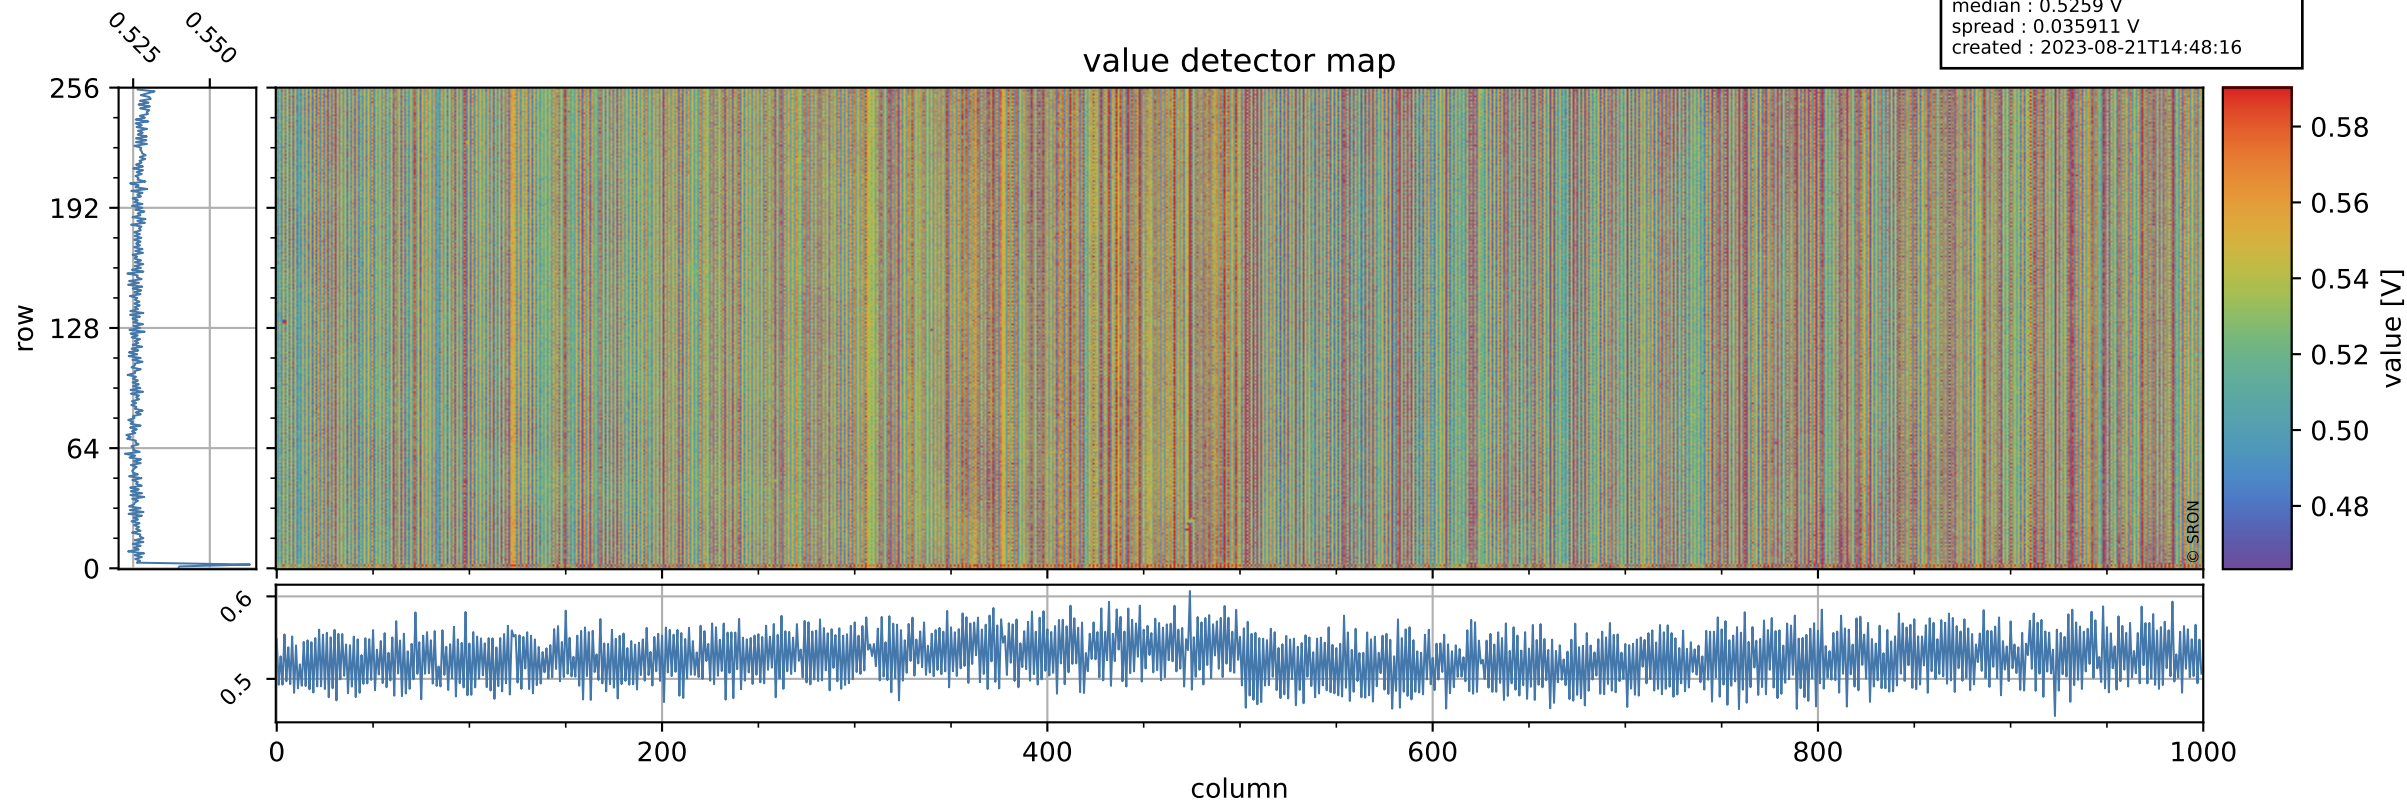

Tropomi SWIR offset (official)

orbits : 19 in [15622, 15667]
coverage : 2020-10-18 / 2020-10-21
median : 0.5259 V
spread : 0.035911 V
created : 2023-08-21T14:48:16

value detector map

Tropomi SWIR offset (official)

orbits : 19 in [15622, 15667]
coverage : 2020-10-18 / 2020-10-21
median : 28.967 μV
spread : 14.723 μV
created : 2023-08-21T14:48:17

Tropomi SWIR offset (official)

orbits : 19 in [15622, 15667]
coverage : 2020-10-18 / 2020-10-21
median : -0.11377 mV
spread : 0.37397 mV
created : 2023-08-21T14:48:17

value compared with SWIR offset CKD

Tropomi SWIR offset (official) ground-tracks of Sentinel-5P

orbits : 19 in [15622, 15667]
coverage : 2020-10-18 / 2020-10-21
created : 2023-08-21T14:48:18

Tropomi SWIR offset (official)

orbits : [2827, 15667]
coverage : 2018-04-30 / 2020-10-21
created : 2023-08-21T14:48:18

trend of detector median & temperatures