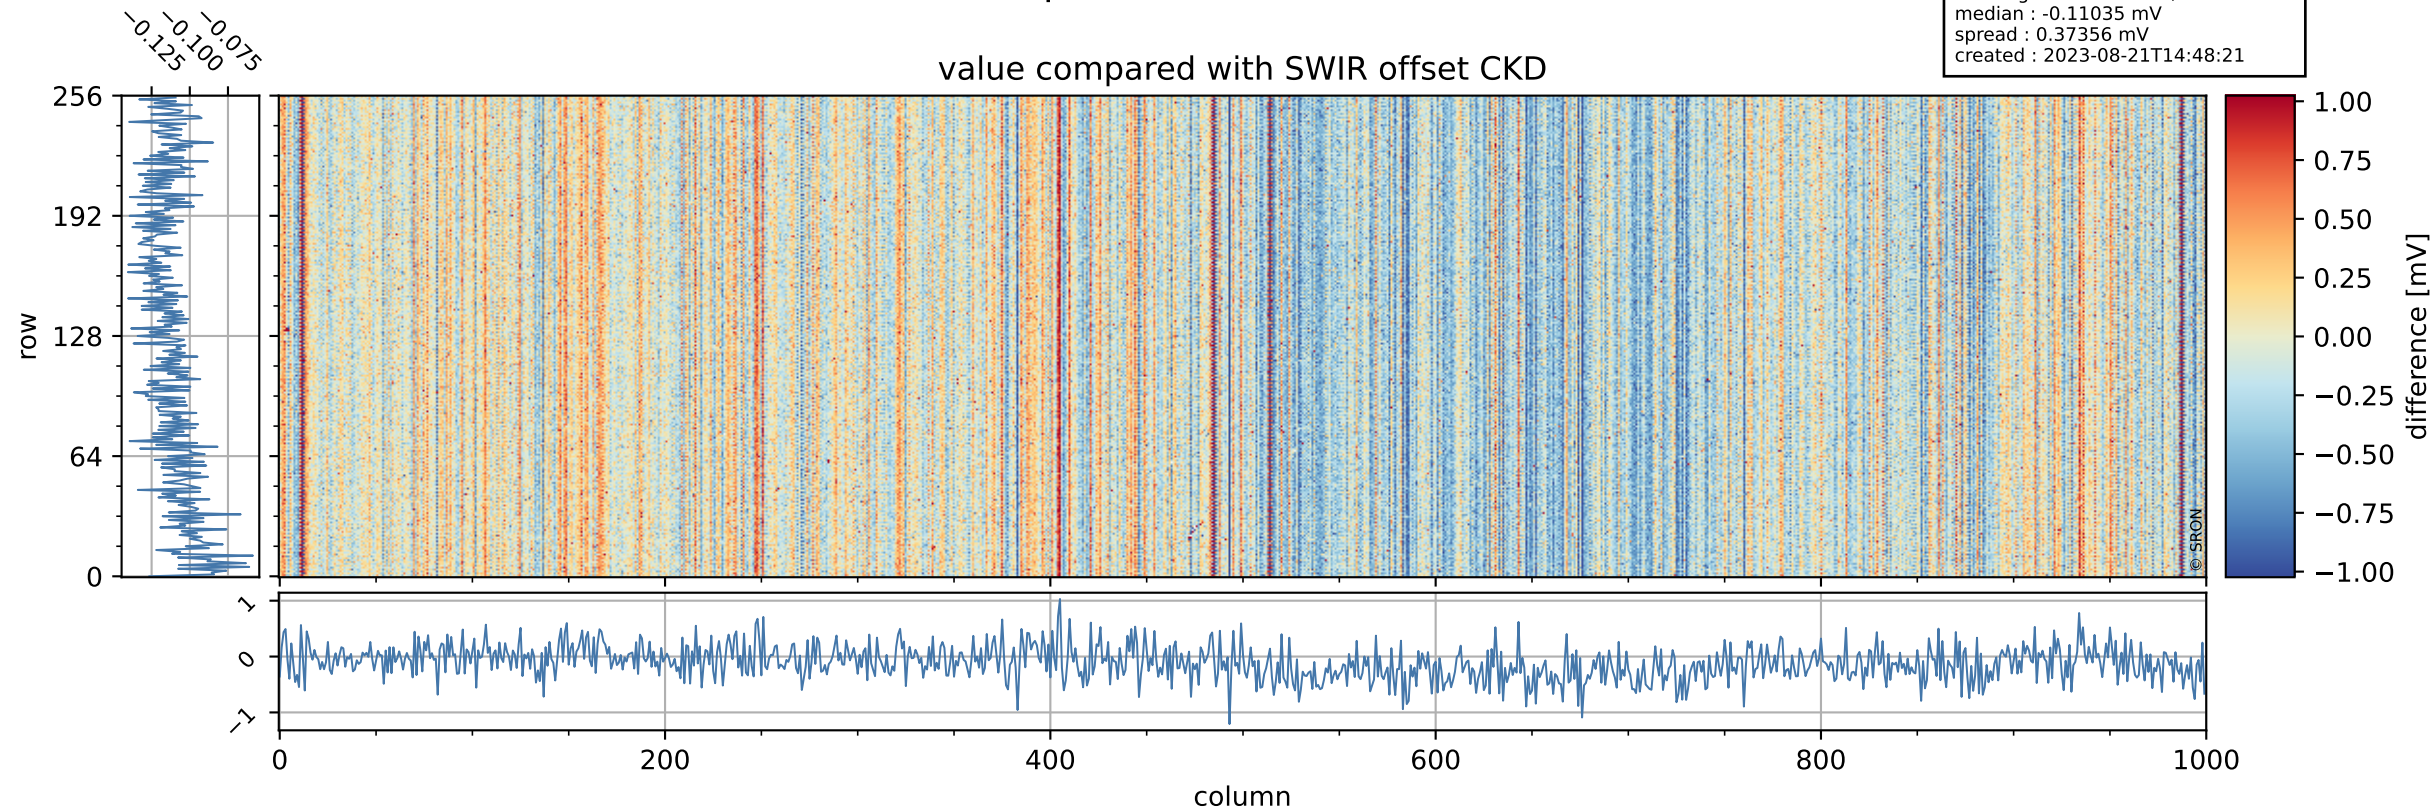

Tropomi SWIR offset (official)

orbits : 18 in [15637, 15682]
coverage : 2020-10-19 / 2020-10-22
median : 0.52591 V
spread : 0.035911 V
created : 2023-08-21T14:48:20

value detector map

Tropomi SWIR offset (official)

orbits : 18 in [15637, 15682]
coverage : 2020-10-19 / 2020-10-22
median : 28.729 μV
spread : 14.496 μV
created : 2023-08-21T14:48:20

Tropomi SWIR offset (official)

value compared with SWIR offset CKD

orbits : 18 in [15637, 15682]
coverage : 2020-10-19 / 2020-10-22
median : -0.11035 mV
spread : 0.37356 mV
created : 2023-08-21T14:48:21

Tropomi SWIR offset (official) ground-tracks of Sentinel-5P

orbits : 18 in [15637, 15682]
coverage : 2020-10-19 / 2020-10-22
created : 2023-08-21T14:48:21

Tropomi SWIR offset (official)

orbits : [2827, 15682]
coverage : 2018-04-30 / 2020-10-22
created : 2023-08-21T14:48:22

trend of detector median & temperatures