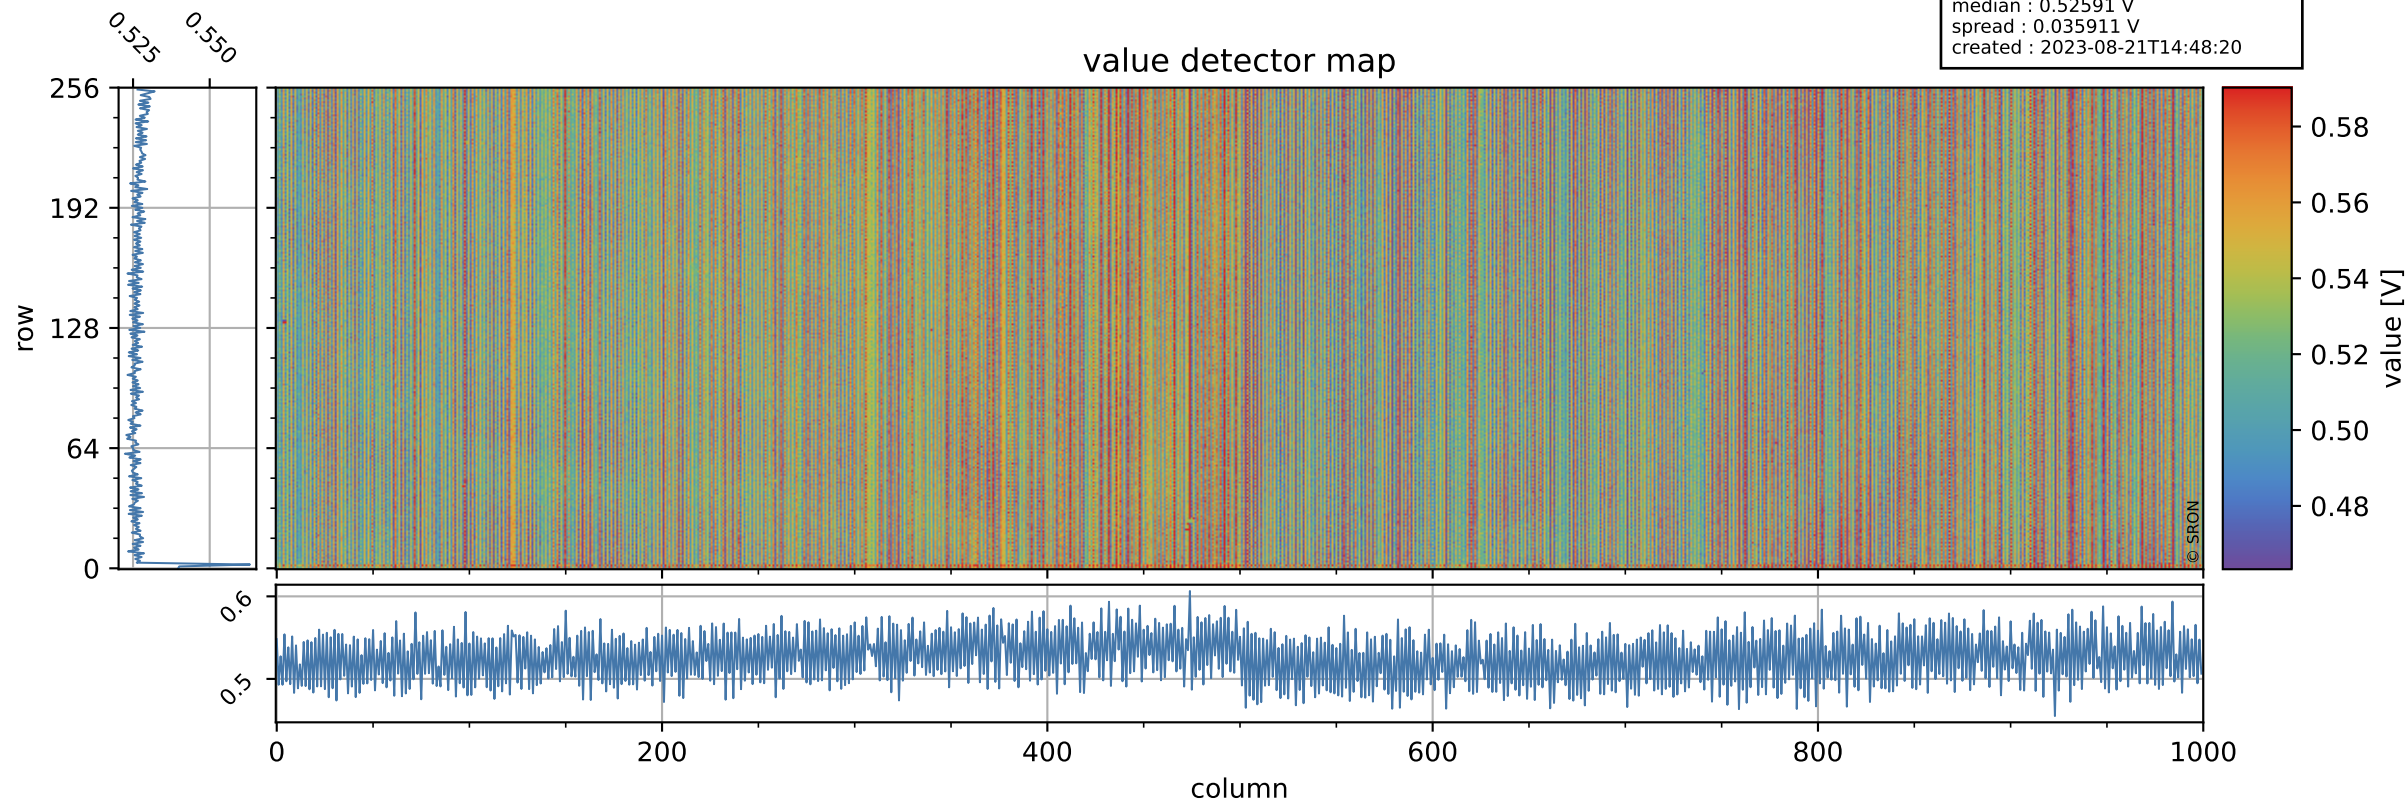

Tropomi SWIR offset (official)

orbits : 18 in [15637, 15682]
coverage : 2020-10-19 / 2020-10-22
median : 0.52591 V
spread : 0.035911 V
created : 2023-08-21T14:48:20

value detector map

Tropomi SWIR offset (official)

orbits : 18 in [15637, 15682]
coverage : 2020-10-19 / 2020-10-22
median : 28.729 μV
spread : 14.496 μV
created : 2023-08-21T14:48:20

Tropomi SWIR offset (official)

value compared with SWIR offset CKD

orbits : 18 in [15637, 15682]
coverage : 2020-10-19 / 2020-10-22
median : -0.11035 mV
spread : 0.37356 mV
created : 2023-08-21T14:48:21

Tropomi SWIR offset (official) ground-tracks of Sentinel-5P

orbits : 18 in [15637, 15682]
coverage : 2020-10-19 / 2020-10-22
created : 2023-08-21T14:48:21

Tropomi SWIR offset (official)

orbits : [2827, 15682]
coverage : 2018-04-30 / 2020-10-22
created : 2023-08-21T14:48:22

trend of detector median & temperatures