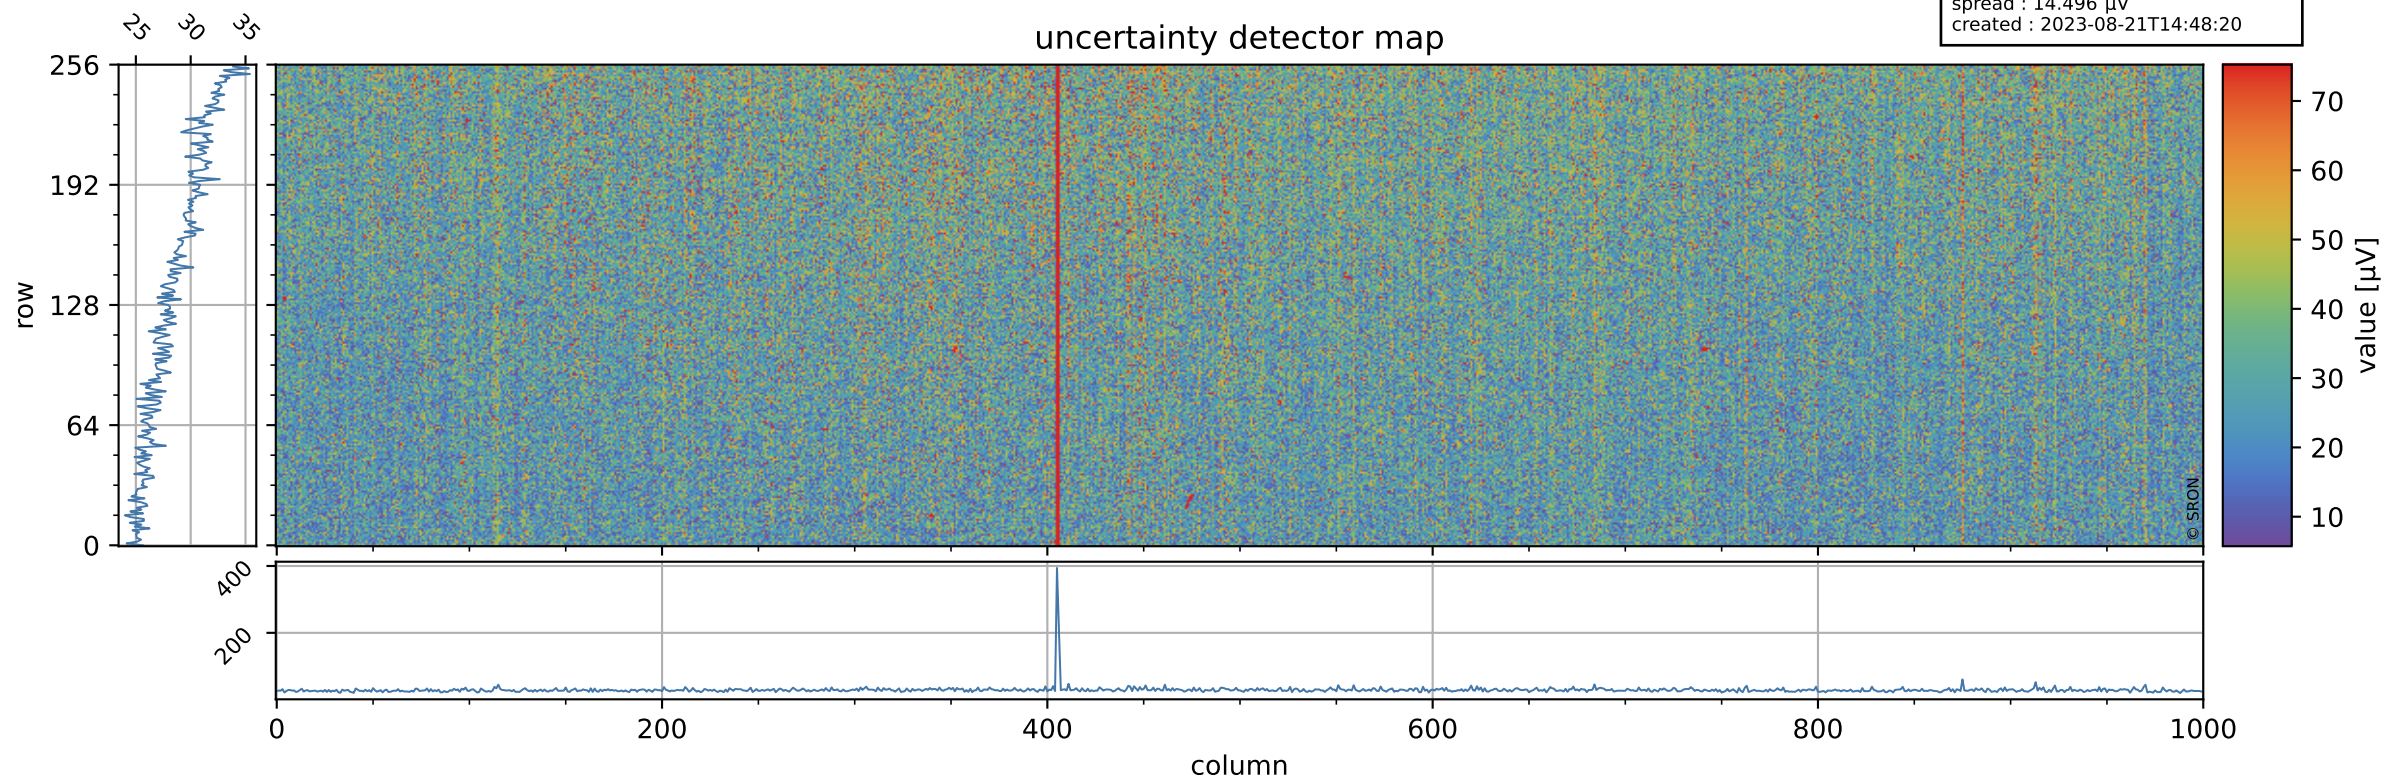

Tropomi SWIR offset (official)

orbits : 18 in [15637, 15682]
coverage : 2020-10-19 / 2020-10-22
median : 0.52591 V
spread : 0.035911 V
created : 2023-08-21T14:48:20

value detector map

Tropomi SWIR offset (official)

orbits : 18 in [15637, 15682]
coverage : 2020-10-19 / 2020-10-22
median : 28.729 μV
spread : 14.496 μV
created : 2023-08-21T14:48:20

Tropomi SWIR offset (official)

value compared with SWIR offset CKD

orbits : 18 in [15637, 15682]
coverage : 2020-10-19 / 2020-10-22
median : -0.11035 mV
spread : 0.37356 mV
created : 2023-08-21T14:48:21

Tropomi SWIR offset (official) ground-tracks of Sentinel-5P

orbits : 18 in [15637, 15682]
coverage : 2020-10-19 / 2020-10-22
created : 2023-08-21T14:48:21

Tropomi SWIR offset (official)

orbits : [2827, 15682]
coverage : 2018-04-30 / 2020-10-22
created : 2023-08-21T14:48:22

trend of detector median & temperatures