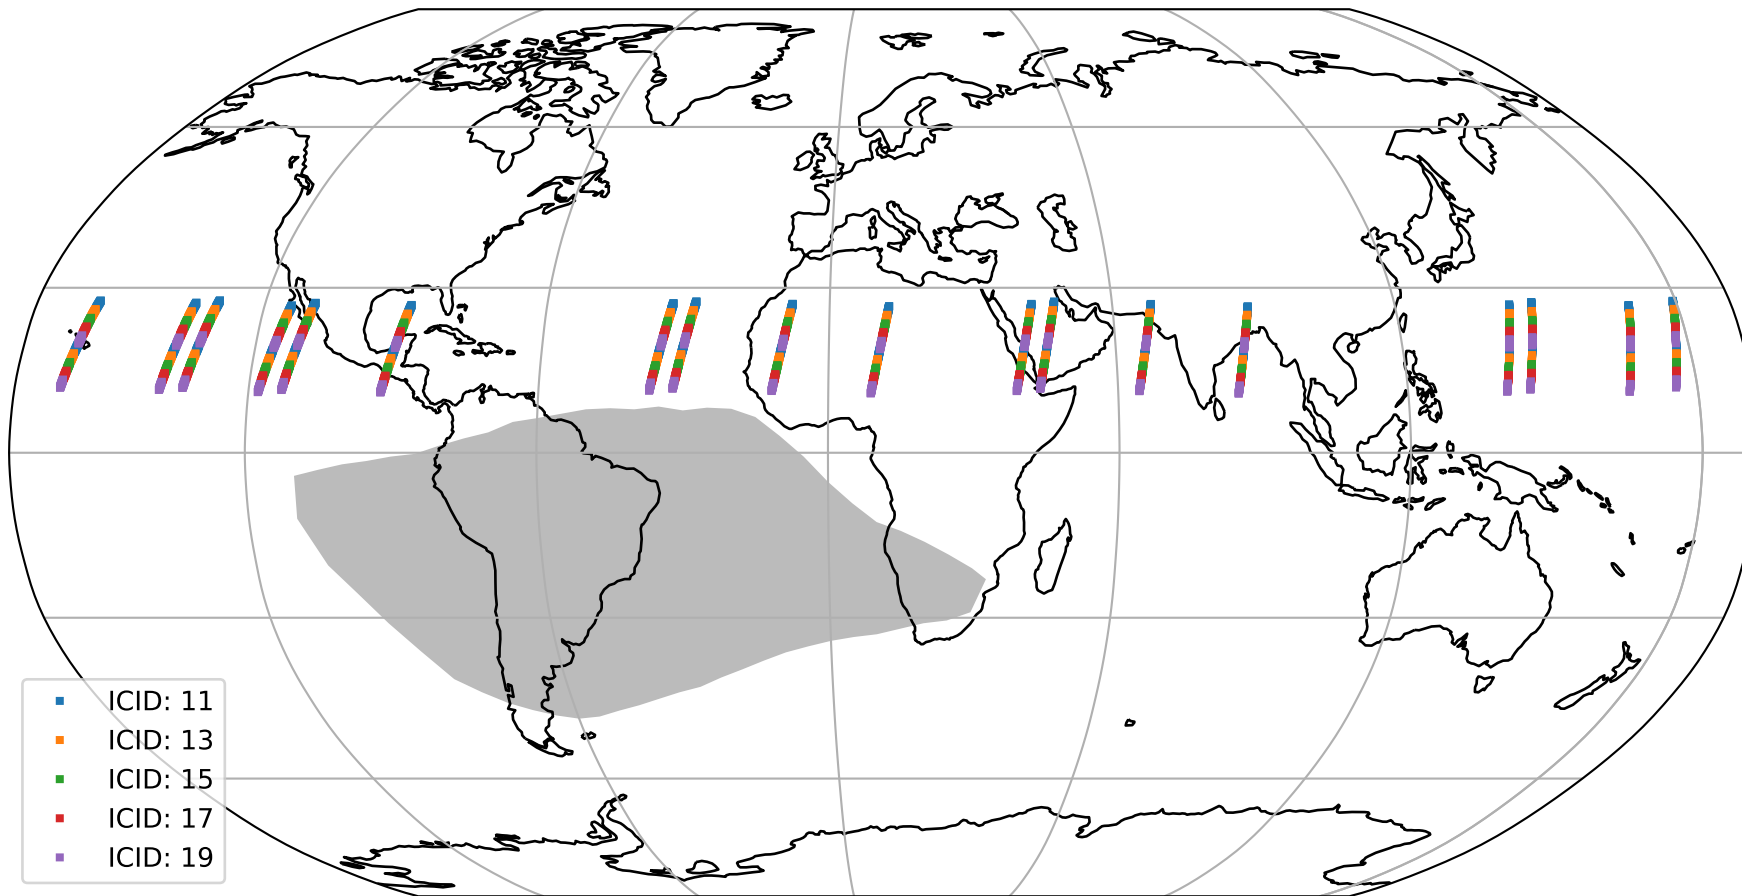

Tropomi SWIR offset (official)

orbits : 18 in [15637, 15682]
coverage : 2020-10-19 / 2020-10-22
median : 0.52591 V
spread : 0.035911 V
created : 2023-08-21T14:48:20

value detector map

Tropomi SWIR offset (official)

orbits : 18 in [15637, 15682]
coverage : 2020-10-19 / 2020-10-22
median : 28.729 μV
spread : 14.496 μV
created : 2023-08-21T14:48:20

Tropomi SWIR offset (official)

value compared with SWIR offset CKD

orbits : 18 in [15637, 15682]
coverage : 2020-10-19 / 2020-10-22
median : -0.11035 mV
spread : 0.37356 mV
created : 2023-08-21T14:48:21

Tropomi SWIR offset (official) ground-tracks of Sentinel-5P

orbits : 18 in [15637, 15682]
coverage : 2020-10-19 / 2020-10-22
created : 2023-08-21T14:48:21

Tropomi SWIR offset (official)

orbits : [2827, 15682]
coverage : 2018-04-30 / 2020-10-22
created : 2023-08-21T14:48:22