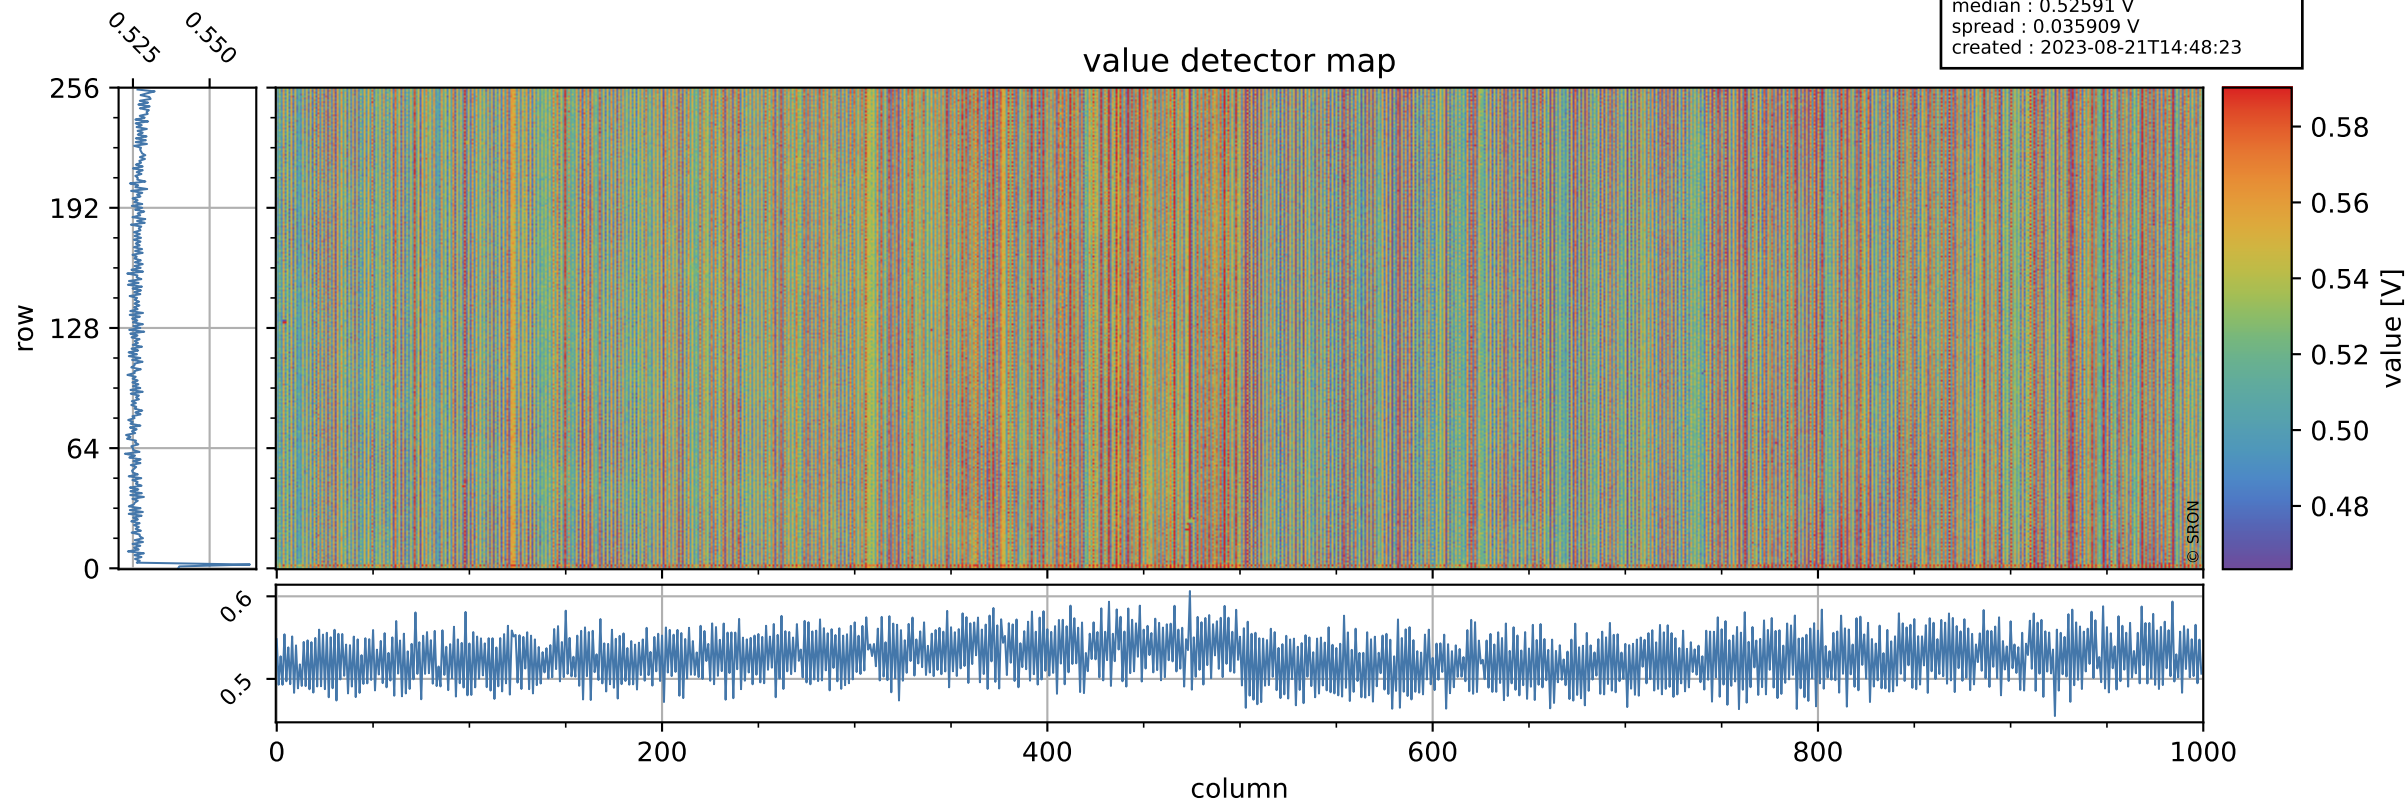

Tropomi SWIR offset (official)

orbits : 19 in [15652, 15697]
coverage : 2020-10-20 / 2020-10-23
median : 0.52591 V
spread : 0.035909 V
created : 2023-08-21T14:48:23

value detector map

Tropomi SWIR offset (official)

orbits : 19 in [15652, 15697]
coverage : 2020-10-20 / 2020-10-23
median : 28.656 μV
spread : 14.488 μV
created : 2023-08-21T14:48:23

Tropomi SWIR offset (official)

orbits : 19 in [15652, 15697]
coverage : 2020-10-20 / 2020-10-23
median : -0.10609 mV
spread : 0.36876 mV
created : 2023-08-21T14:48:23

value compared with SWIR offset CKD

Tropomi SWIR offset (official) ground-tracks of Sentinel-5P

orbits : 19 in [15652, 15697]
coverage : 2020-10-20 / 2020-10-23
created : 2023-08-21T14:48:24

Tropomi SWIR offset (official)

orbits : [2827, 15697]
coverage : 2018-04-30 / 2020-10-23
created : 2023-08-21T14:48:24

trend of detector median & temperatures