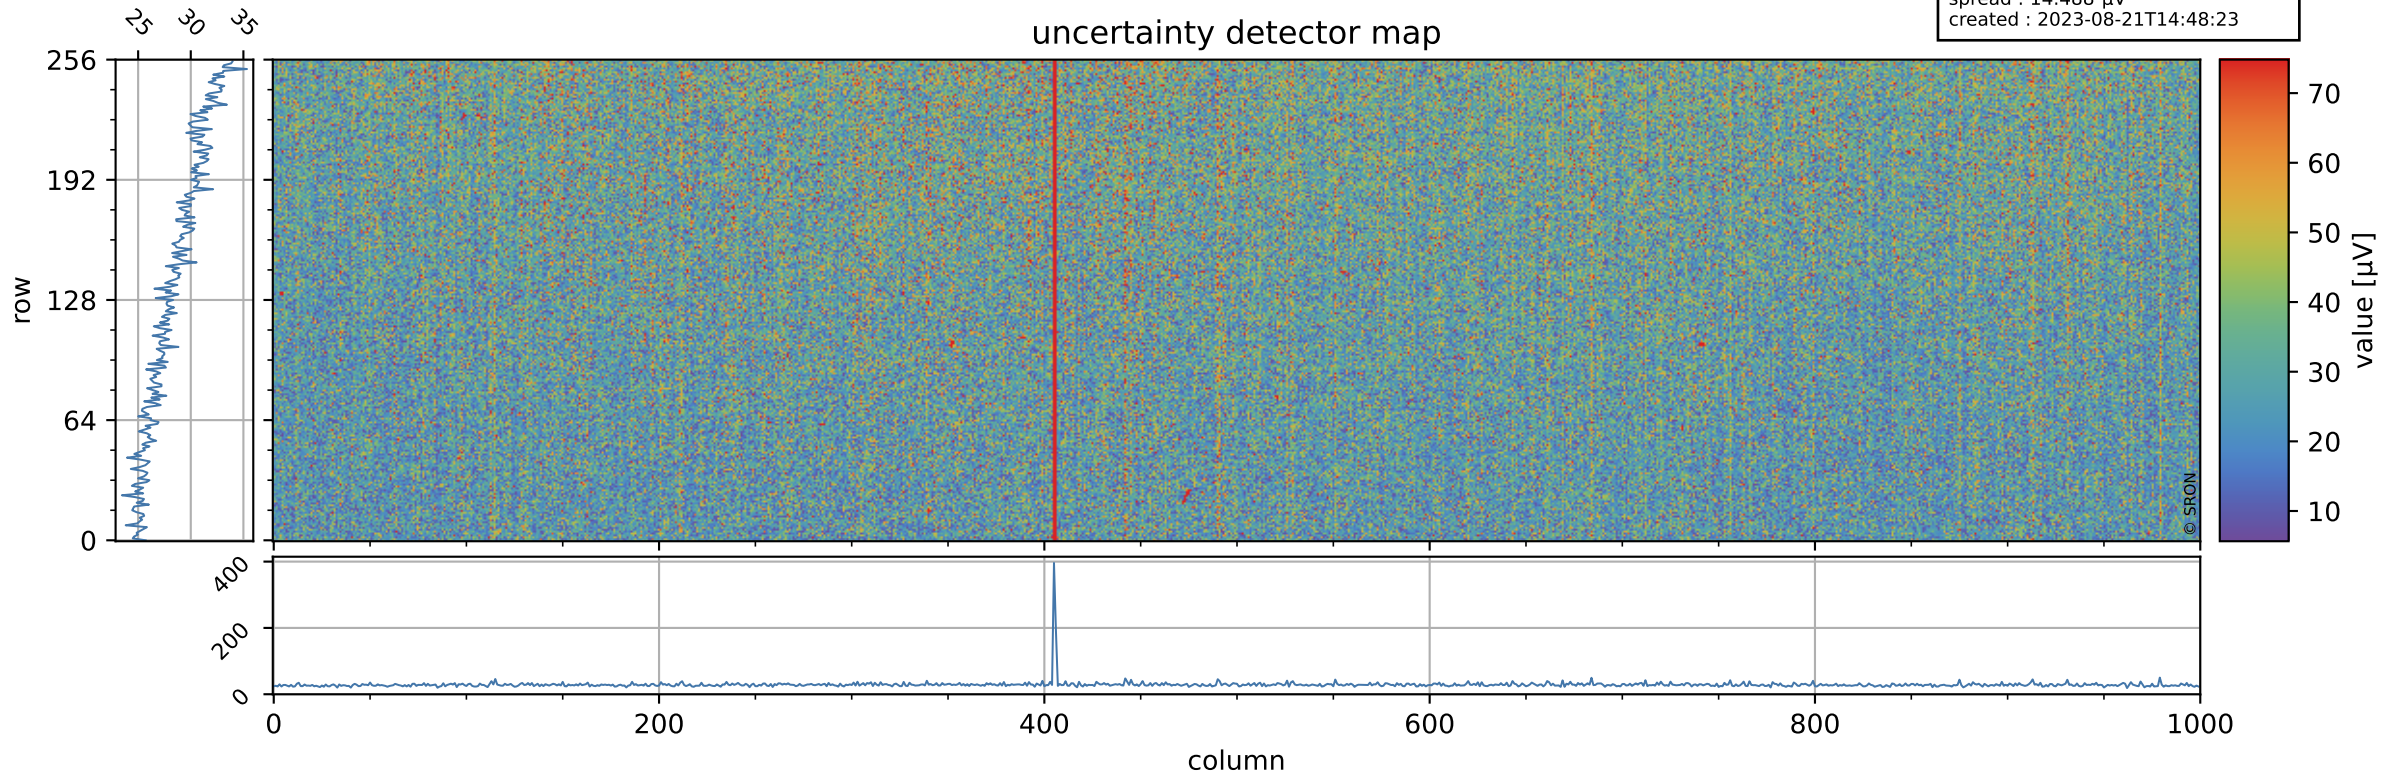

Tropomi SWIR offset (official)

orbits : 19 in [15652, 15697]
coverage : 2020-10-20 / 2020-10-23
median : 0.52591 V
spread : 0.035909 V
created : 2023-08-21T14:48:23

value detector map

Tropomi SWIR offset (official)

orbits : 19 in [15652, 15697]
coverage : 2020-10-20 / 2020-10-23
median : 28.656 μV
spread : 14.488 μV
created : 2023-08-21T14:48:23

Tropomi SWIR offset (official)

orbits : 19 in [15652, 15697]
coverage : 2020-10-20 / 2020-10-23
median : -0.10609 mV
spread : 0.36876 mV
created : 2023-08-21T14:48:23

value compared with SWIR offset CKD

Tropomi SWIR offset (official) ground-tracks of Sentinel-5P

orbits : 19 in [15652, 15697]
coverage : 2020-10-20 / 2020-10-23
created : 2023-08-21T14:48:24

Tropomi SWIR offset (official)

orbits : [2827, 15697]
coverage : 2018-04-30 / 2020-10-23
created : 2023-08-21T14:48:24

trend of detector median & temperatures