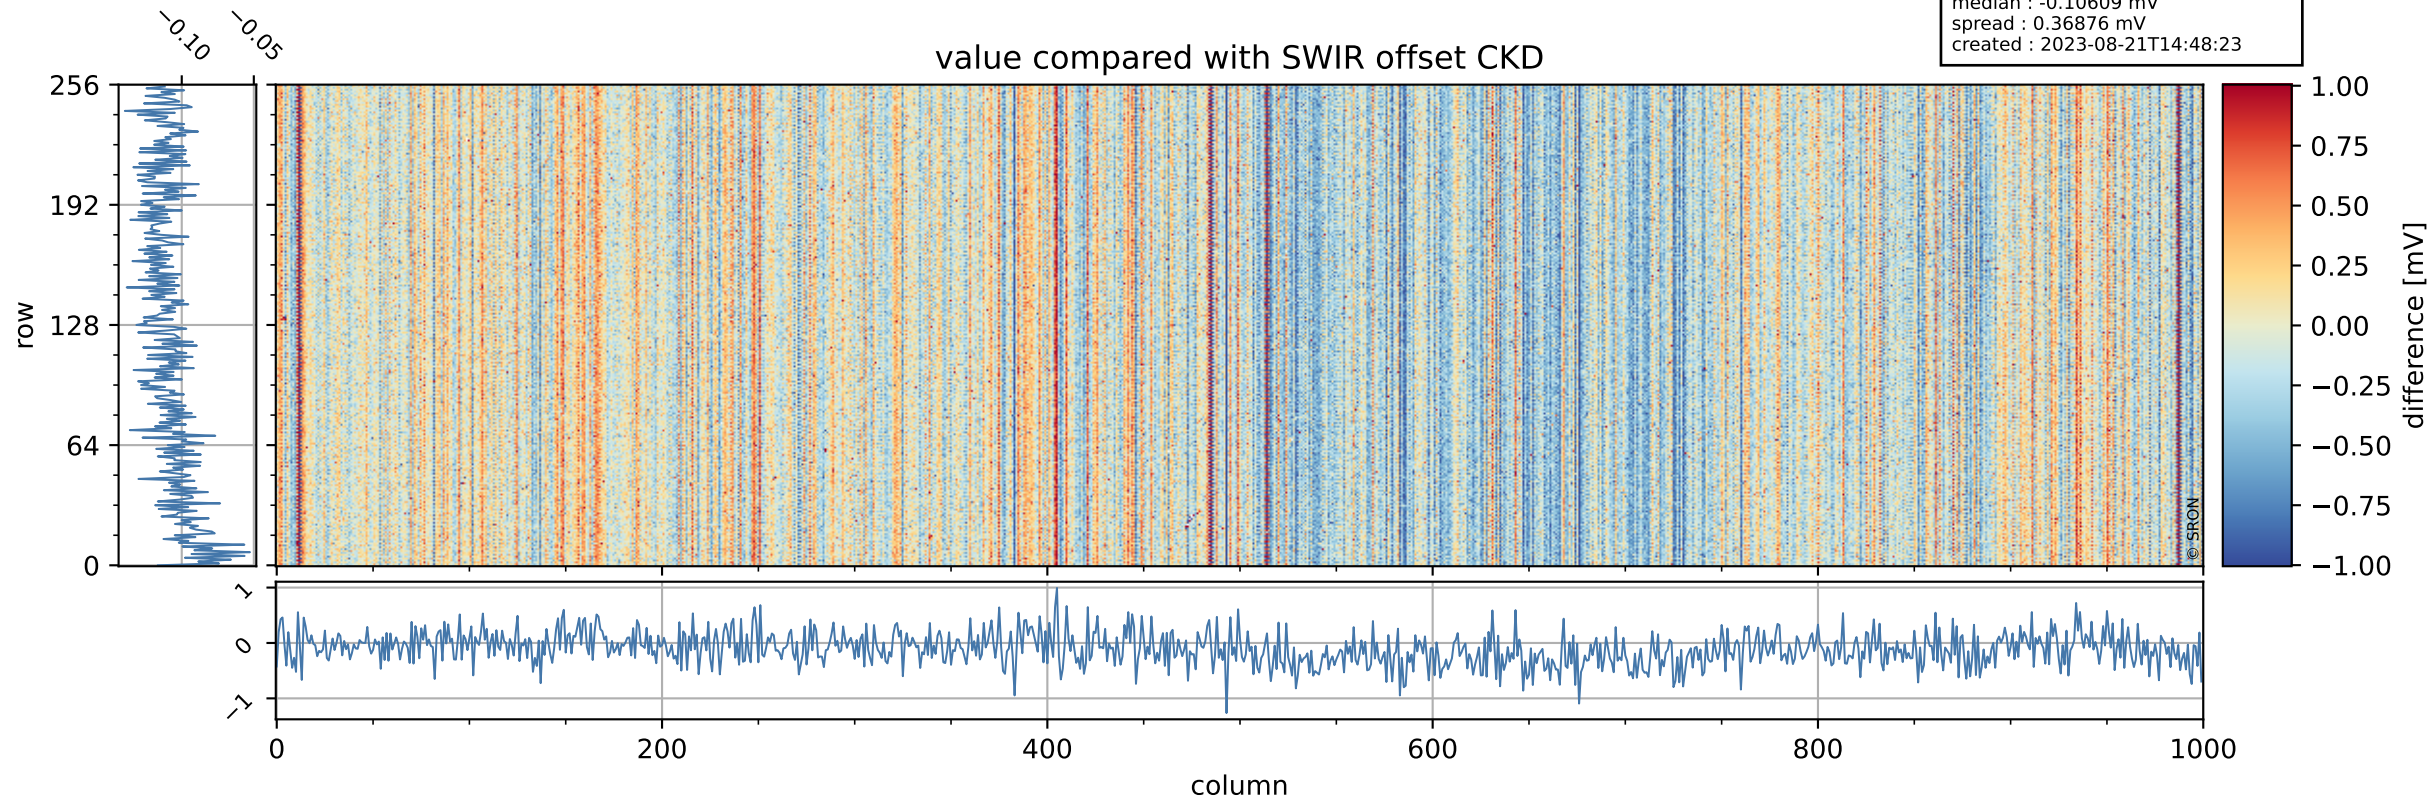

Tropomi SWIR offset (official)

orbits : 19 in [15652, 15697]
coverage : 2020-10-20 / 2020-10-23
median : 0.52591 V
spread : 0.035909 V
created : 2023-08-21T14:48:23

value detector map

Tropomi SWIR offset (official)

orbits : 19 in [15652, 15697]
coverage : 2020-10-20 / 2020-10-23
median : 28.656 μV
spread : 14.488 μV
created : 2023-08-21T14:48:23

Tropomi SWIR offset (official)

orbits : 19 in [15652, 15697]
coverage : 2020-10-20 / 2020-10-23
median : -0.10609 mV
spread : 0.36876 mV
created : 2023-08-21T14:48:23

value compared with SWIR offset CKD

Tropomi SWIR offset (official) ground-tracks of Sentinel-5P

orbits : 19 in [15652, 15697]
coverage : 2020-10-20 / 2020-10-23
created : 2023-08-21T14:48:24

Tropomi SWIR offset (official)

orbits : [2827, 15697]
coverage : 2018-04-30 / 2020-10-23
created : 2023-08-21T14:48:24

trend of detector median & temperatures