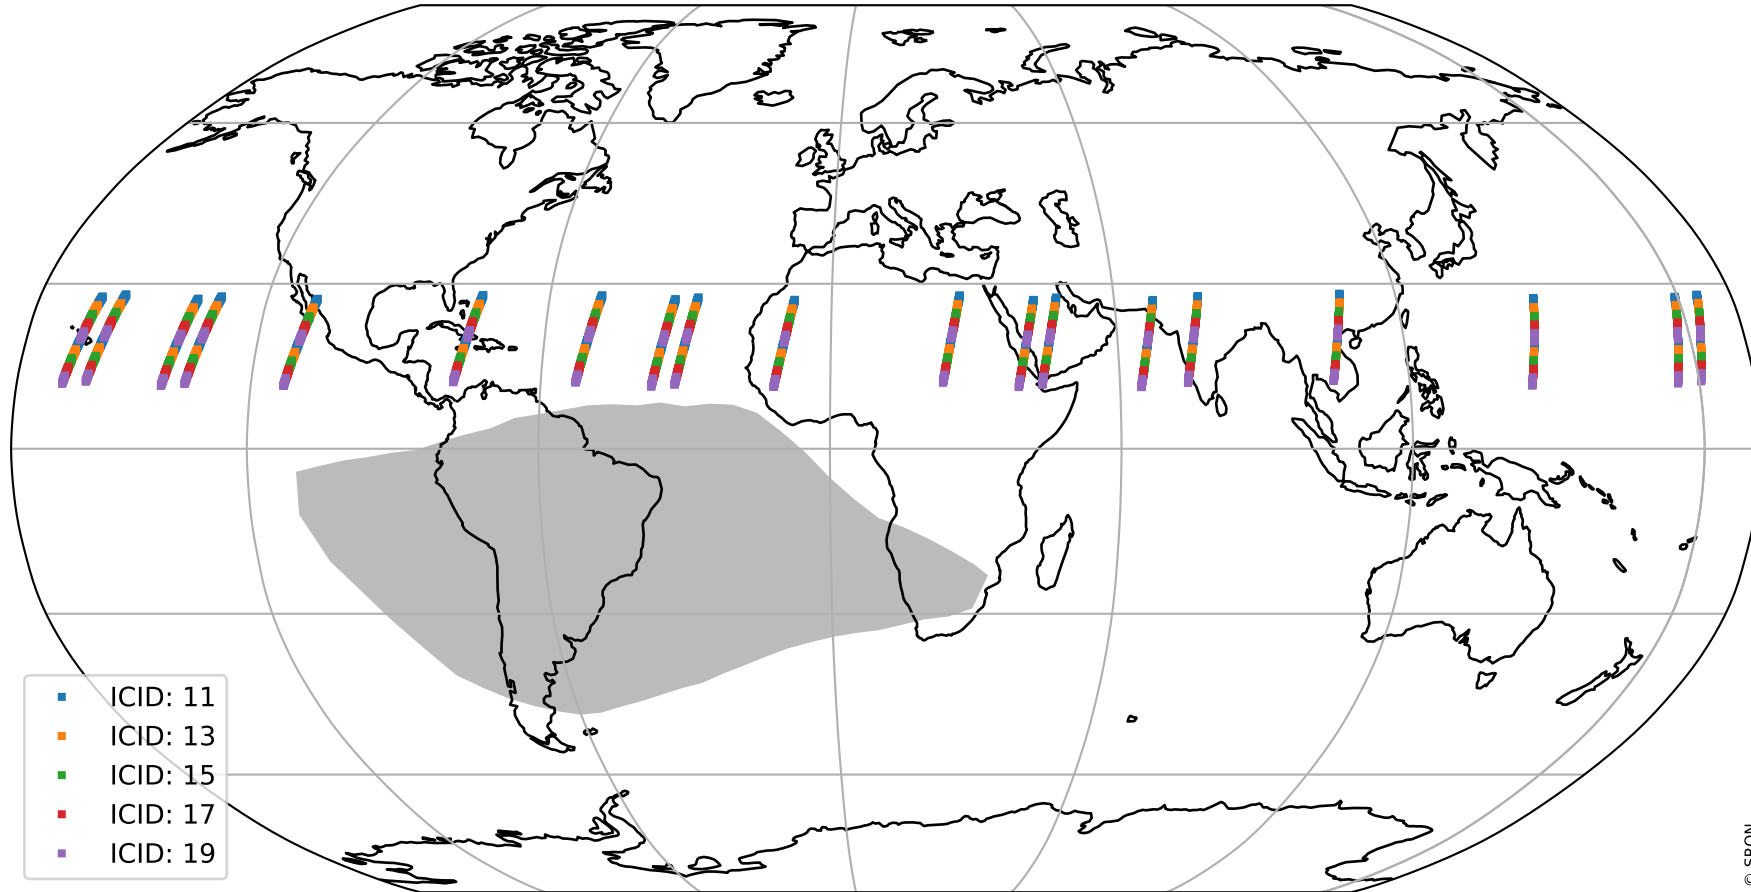

Tropomi SWIR offset (official)

orbits : 19 in [15652, 15697]
coverage : 2020-10-20 / 2020-10-23
median : 0.52591 V
spread : 0.035909 V
created : 2023-08-21T14:48:23

value detector map

Tropomi SWIR offset (official)

orbits : 19 in [15652, 15697]
coverage : 2020-10-20 / 2020-10-23
median : 28.656 μV
spread : 14.488 μV
created : 2023-08-21T14:48:23

Tropomi SWIR offset (official)

orbits : 19 in [15652, 15697]
coverage : 2020-10-20 / 2020-10-23
median : -0.10609 mV
spread : 0.36876 mV
created : 2023-08-21T14:48:23

value compared with SWIR offset CKD

Tropomi SWIR offset (official) ground-tracks of Sentinel-5P

orbits : 19 in [15652, 15697]
coverage : 2020-10-20 / 2020-10-23
created : 2023-08-21T14:48:24

Tropomi SWIR offset (official)

orbits : [2827, 15697]
coverage : 2018-04-30 / 2020-10-23
created : 2023-08-21T14:48:24

trend of detector median & temperatures