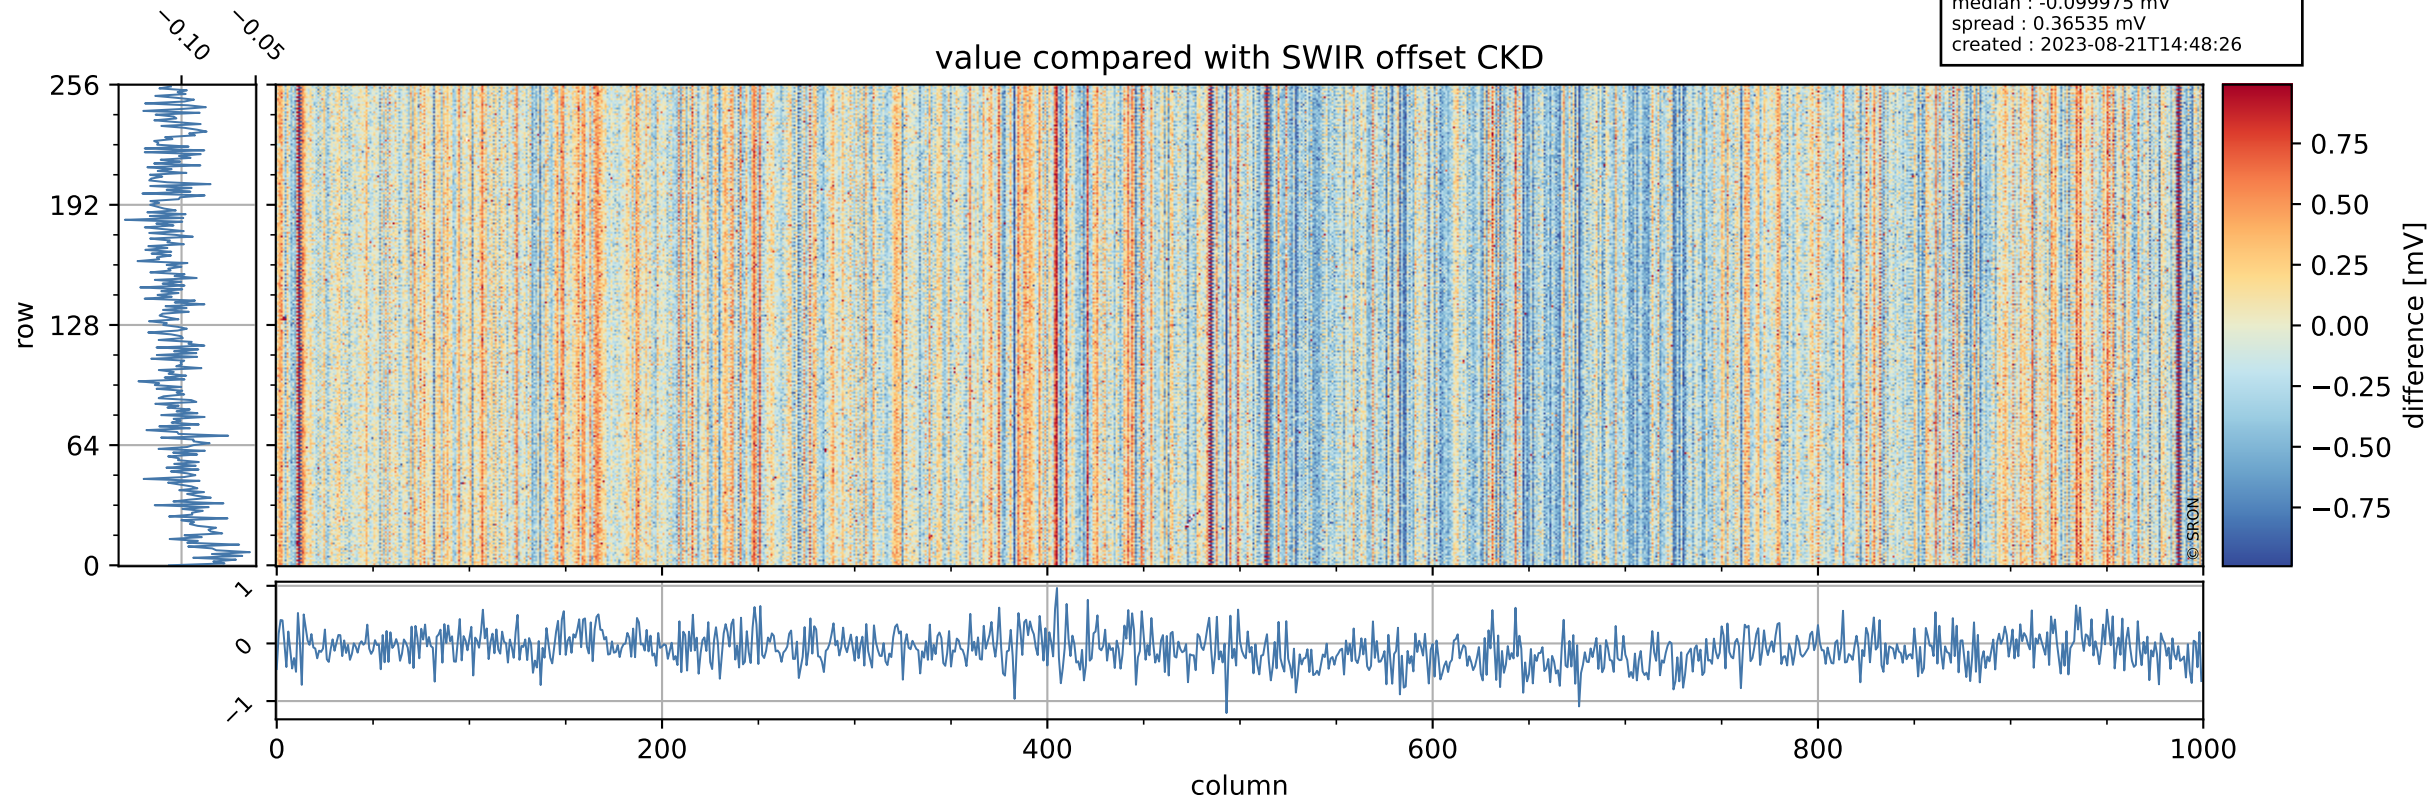

Tropomi SWIR offset (official)

orbits : 18 in [15667, 15712]
coverage : 2020-10-21 / 2020-10-24
median : 0.52592 V
spread : 0.035909 V
created : 2023-08-21T14:48:25

value detector map

Tropomi SWIR offset (official)

orbits : 18 in [15667, 15712]
coverage : 2020-10-21 / 2020-10-24
median : 28.507 μV
spread : 14.461 μV
created : 2023-08-21T14:48:26

Tropomi SWIR offset (official)

orbits : 18 in [15667, 15712]
coverage : 2020-10-21 / 2020-10-24
median : -0.099975 mV
spread : 0.36535 mV
created : 2023-08-21T14:48:26

value compared with SWIR offset CKD

Tropomi SWIR offset (official) ground-tracks of Sentinel-5P

orbits : 18 in [15667, 15712]
coverage : 2020-10-21 / 2020-10-24
created : 2023-08-21T14:48:27

- ICID: 11
- ICID: 13
- ICID: 15
- ICID: 17
- ICID: 19

Tropomi SWIR offset (official)

orbits : [2827, 15712]
coverage : 2018-04-30 / 2020-10-24
created : 2023-08-21T14:48:27

trend of detector median & temperatures