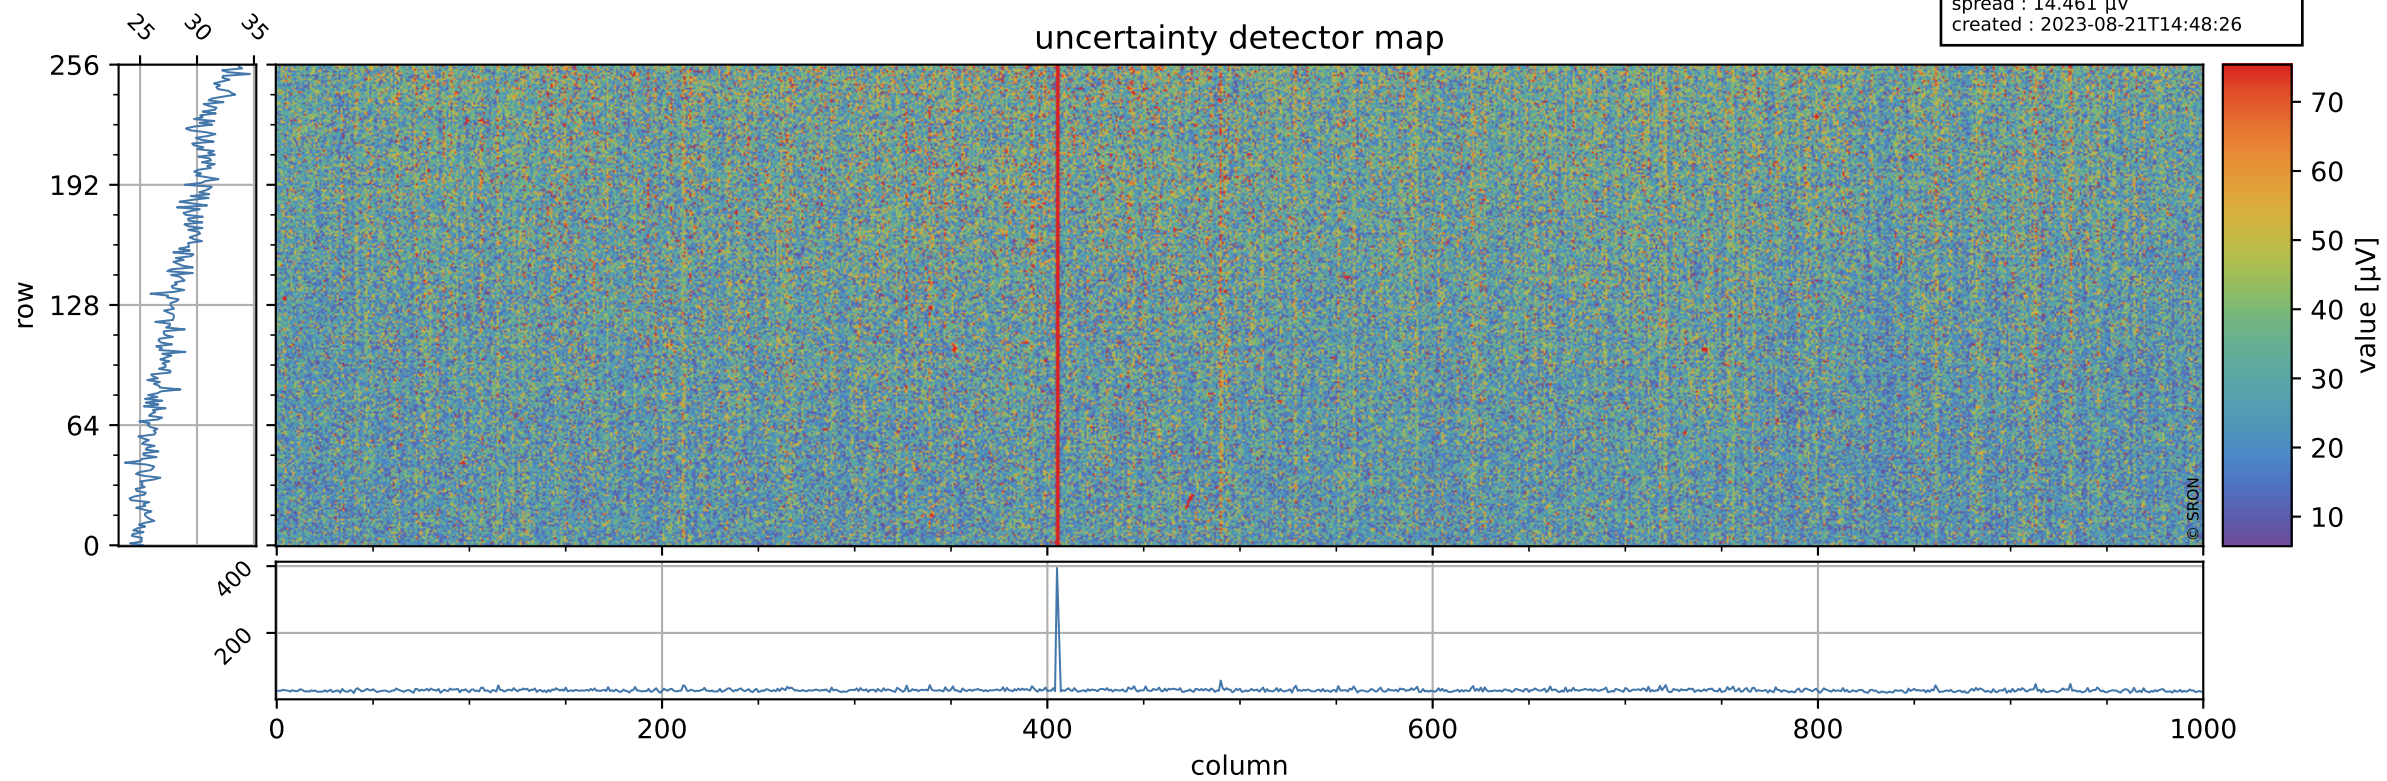

Tropomi SWIR offset (official)

orbits : 18 in [15667, 15712]
coverage : 2020-10-21 / 2020-10-24
median : 0.52592 V
spread : 0.035909 V
created : 2023-08-21T14:48:25

value detector map

Tropomi SWIR offset (official)

orbits : 18 in [15667, 15712]
coverage : 2020-10-21 / 2020-10-24
median : 28.507 μV
spread : 14.461 μV
created : 2023-08-21T14:48:26

Tropomi SWIR offset (official)

orbits : 18 in [15667, 15712]
coverage : 2020-10-21 / 2020-10-24
median : -0.099975 mV
spread : 0.36535 mV
created : 2023-08-21T14:48:26

value compared with SWIR offset CKD

Tropomi SWIR offset (official) ground-tracks of Sentinel-5P

orbits : 18 in [15667, 15712]
coverage : 2020-10-21 / 2020-10-24
created : 2023-08-21T14:48:27

- ICID: 11
- ICID: 13
- ICID: 15
- ICID: 17
- ICID: 19

Tropomi SWIR offset (official)

orbits : [2827, 15712]
coverage : 2018-04-30 / 2020-10-24
created : 2023-08-21T14:48:27

trend of detector median & temperatures