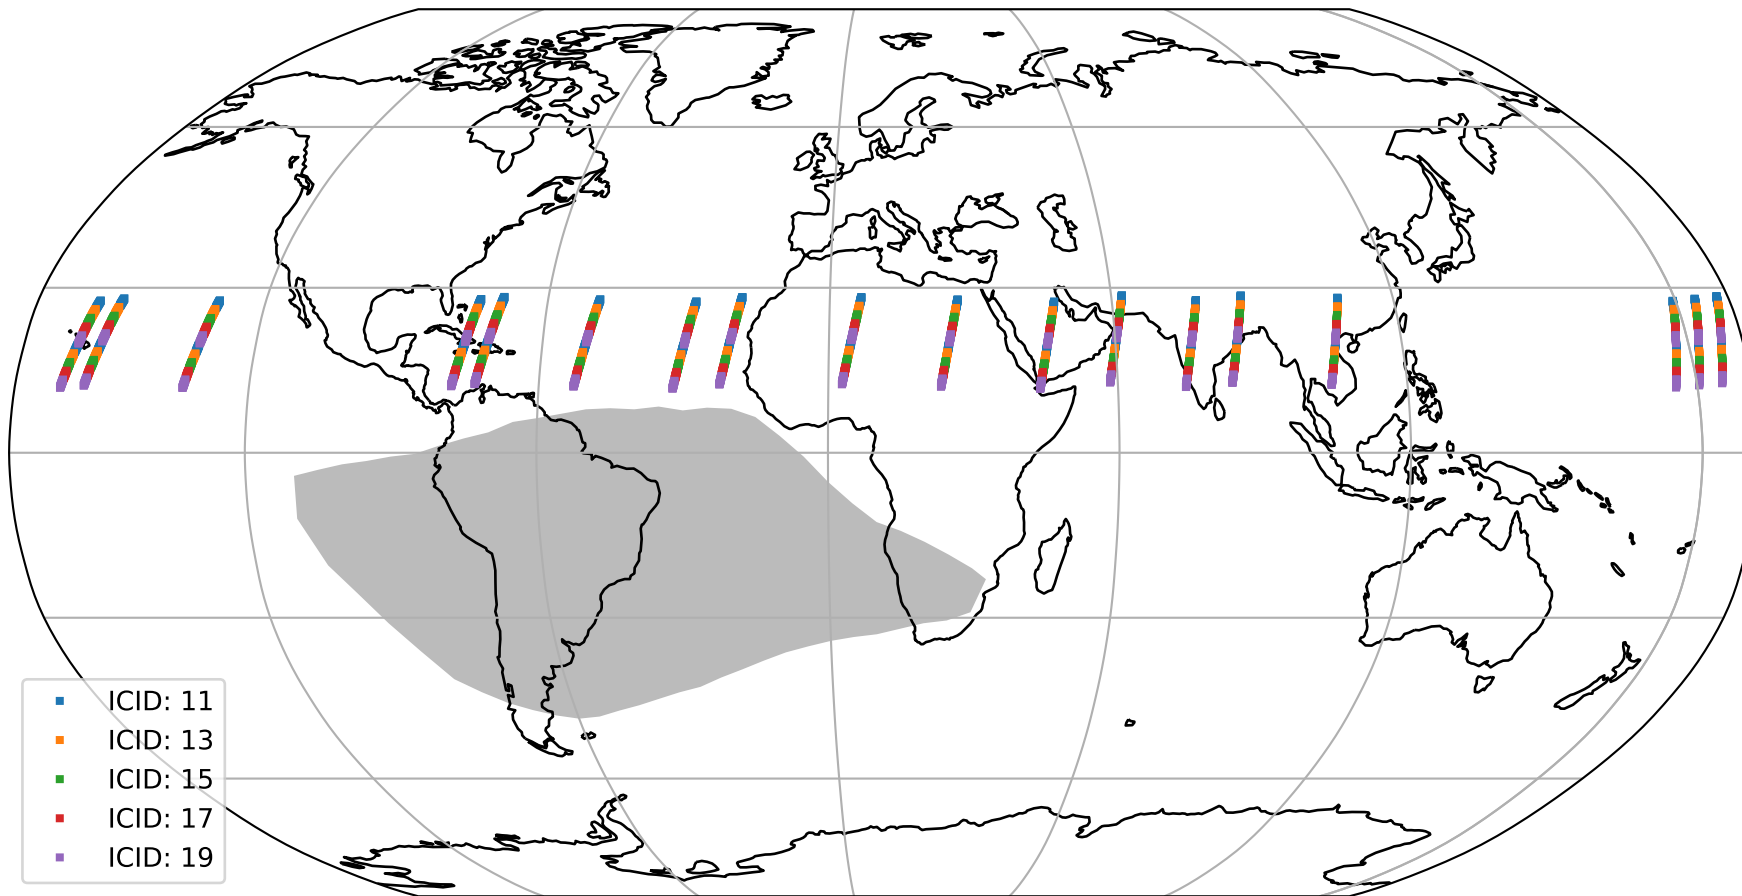

Tropomi SWIR offset (official)

orbits : 18 in [15667, 15712]
coverage : 2020-10-21 / 2020-10-24
median : 0.52592 V
spread : 0.035909 V
created : 2023-08-21T14:48:25

value detector map

Tropomi SWIR offset (official)

orbits : 18 in [15667, 15712]
coverage : 2020-10-21 / 2020-10-24
median : 28.507 μV
spread : 14.461 μV
created : 2023-08-21T14:48:26

Tropomi SWIR offset (official)

orbits : 18 in [15667, 15712]
coverage : 2020-10-21 / 2020-10-24
median : -0.099975 mV
spread : 0.36535 mV
created : 2023-08-21T14:48:26

value compared with SWIR offset CKD

Tropomi SWIR offset (official) ground-tracks of Sentinel-5P

orbits : 18 in [15667, 15712]
coverage : 2020-10-21 / 2020-10-24
created : 2023-08-21T14:48:27

- ICID: 11
- ICID: 13
- ICID: 15
- ICID: 17
- ICID: 19

Tropomi SWIR offset (official)

orbits : [2827, 15712]
coverage : 2018-04-30 / 2020-10-24
created : 2023-08-21T14:48:27

trend of detector median & temperatures