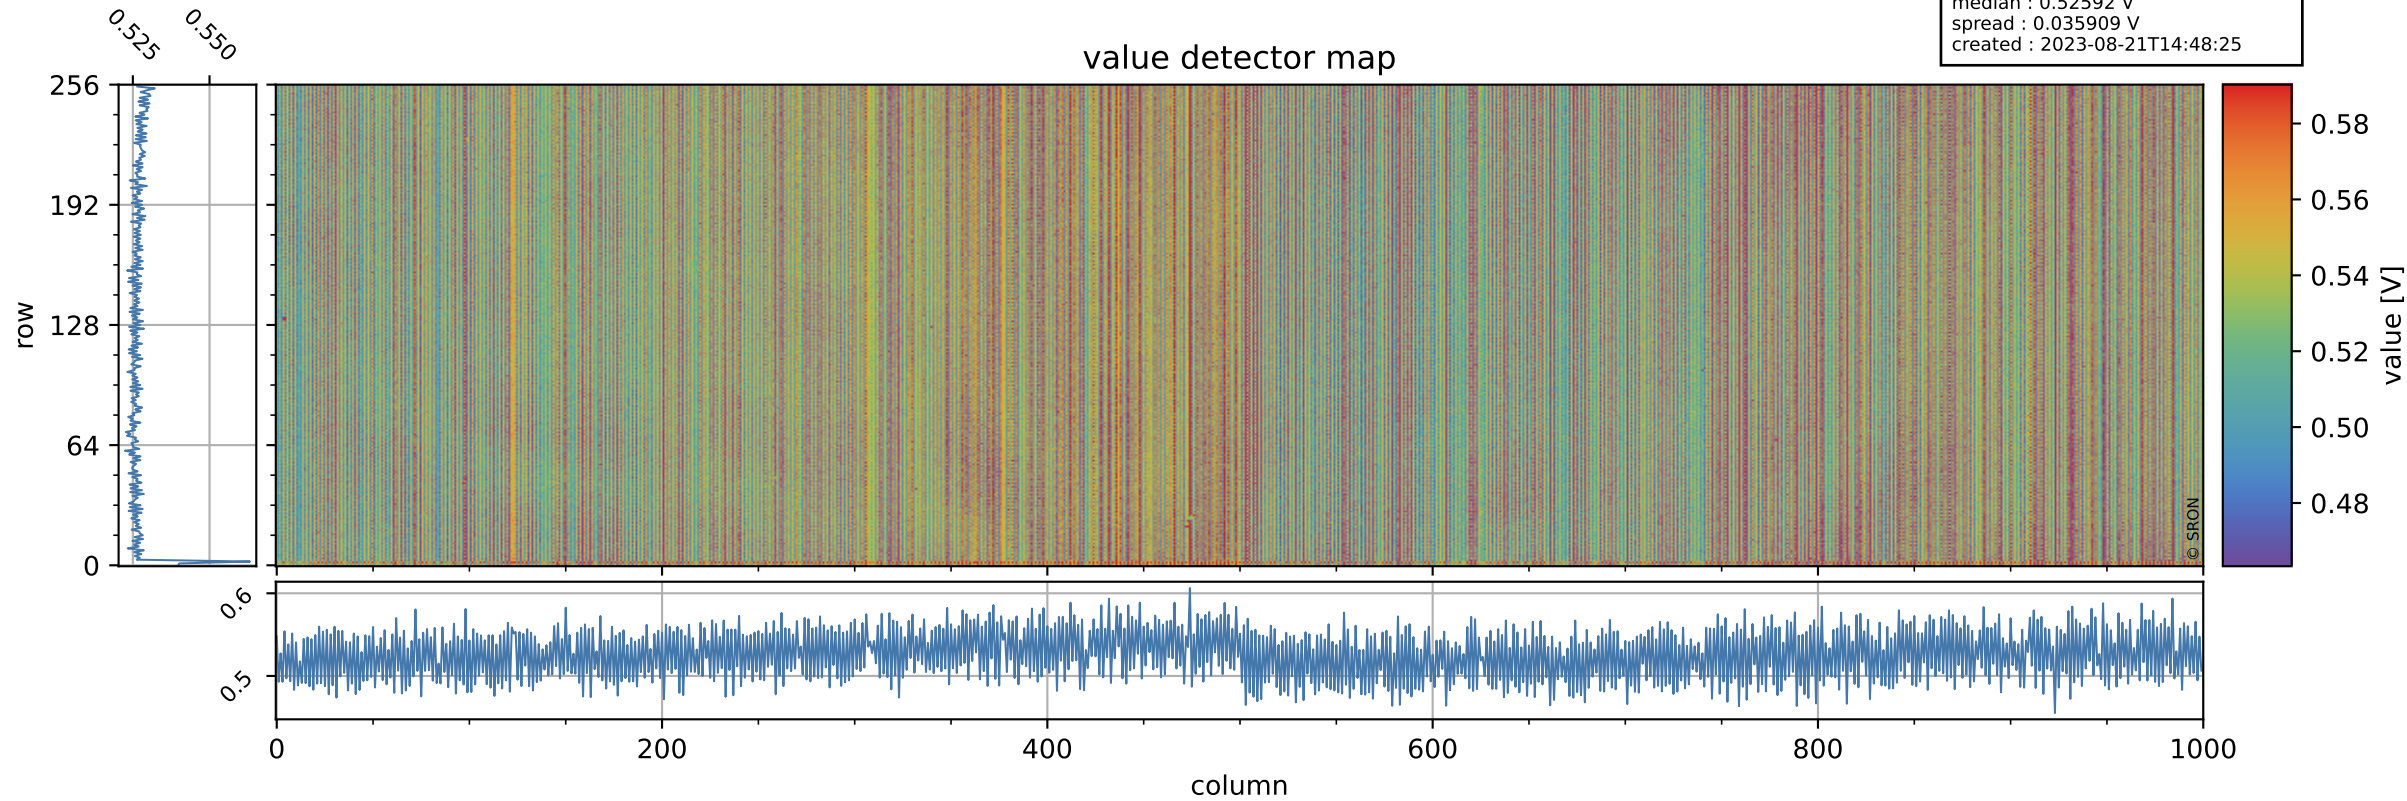

Tropomi SWIR offset (official)

orbits : 18 in [15667, 15712]
coverage : 2020-10-21 / 2020-10-24
median : 0.52592 V
spread : 0.035909 V
created : 2023-08-21T14:48:25

value detector map

Tropomi SWIR offset (official)

orbits : 18 in [15667, 15712]
coverage : 2020-10-21 / 2020-10-24
median : 28.507 μV
spread : 14.461 μV
created : 2023-08-21T14:48:26

Tropomi SWIR offset (official)

orbits : 18 in [15667, 15712]
coverage : 2020-10-21 / 2020-10-24
median : -0.099975 mV
spread : 0.36535 mV
created : 2023-08-21T14:48:26

value compared with SWIR offset CKD

Tropomi SWIR offset (official) ground-tracks of Sentinel-5P

orbits : 18 in [15667, 15712]
coverage : 2020-10-21 / 2020-10-24
created : 2023-08-21T14:48:27

- ICID: 11
- ICID: 13
- ICID: 15
- ICID: 17
- ICID: 19

Tropomi SWIR offset (official)

orbits : [2827, 15712]
coverage : 2018-04-30 / 2020-10-24
created : 2023-08-21T14:48:27

trend of detector median & temperatures