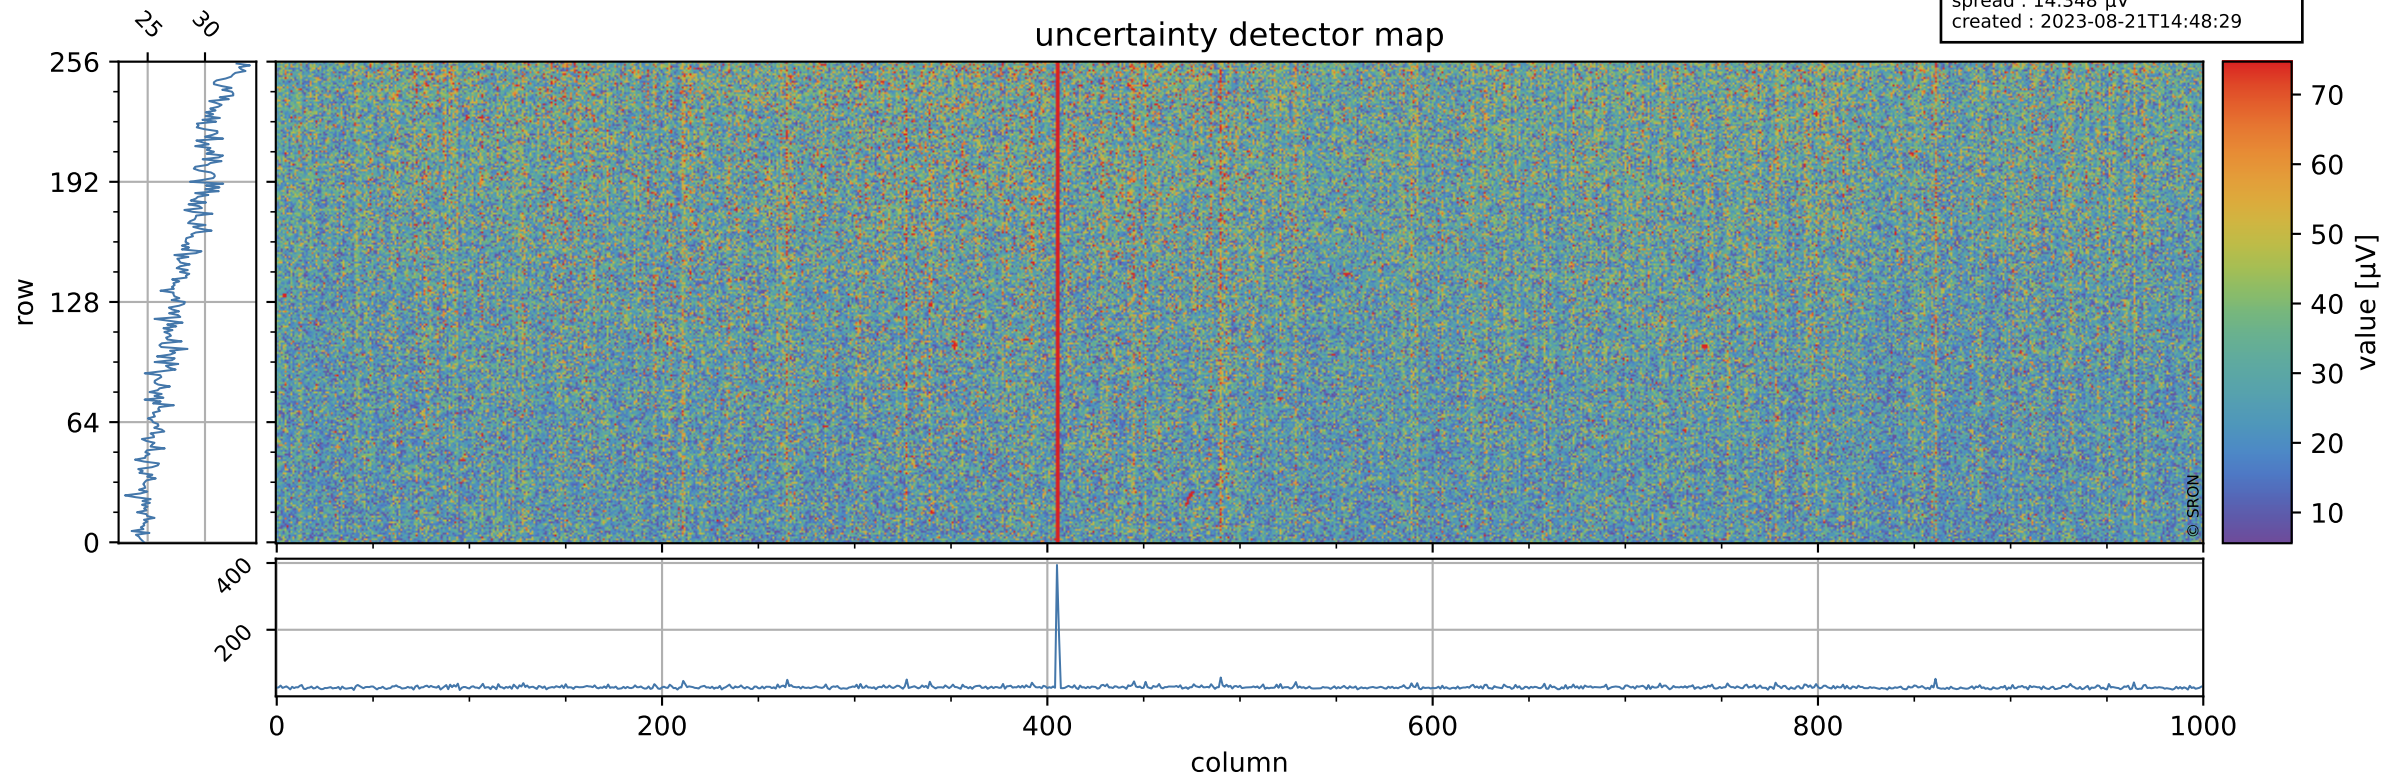

# Tropomi SWIR offset (official)

orbits : 20 in [15682, 15727]  
coverage : 2020-10-22 / 2020-10-25  
median : 0.52591 V  
spread : 0.03591 V  
created : 2023-08-21T14:48:28

## value detector map

# Tropomi SWIR offset (official)

orbits : 20 in [15682, 15727]  
coverage : 2020-10-22 / 2020-10-25  
median : 28.106  $\mu\text{V}$   
spread : 14.348  $\mu\text{V}$   
created : 2023-08-21T14:48:29

# Tropomi SWIR offset (official) ground-tracks of Sentinel-5P

orbits : 20 in [15682, 15727]  
coverage : 2020-10-22 / 2020-10-25  
created : 2023-08-21T14:48:29