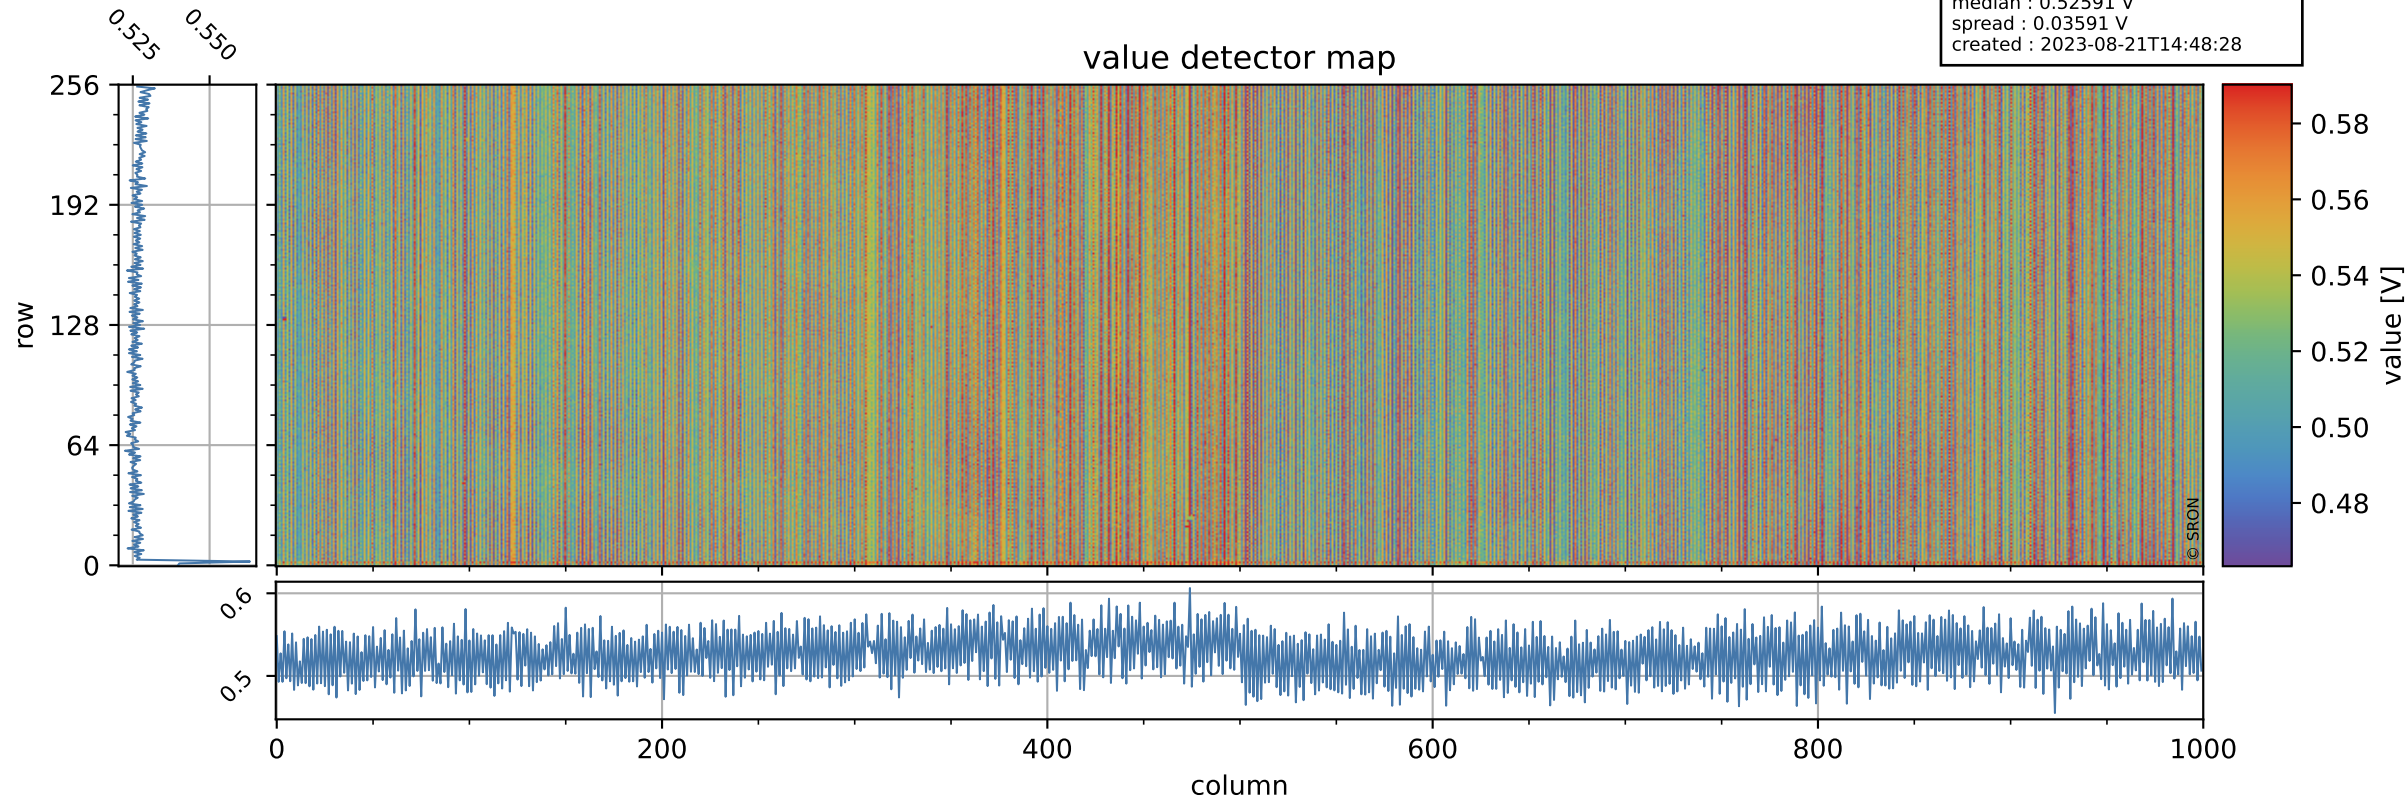

# Tropomi SWIR offset (official)

orbits : 20 in [15682, 15727]  
coverage : 2020-10-22 / 2020-10-25  
median : 0.52591 V  
spread : 0.03591 V  
created : 2023-08-21T14:48:28

## value detector map

# Tropomi SWIR offset (official)

orbits : 20 in [15682, 15727]  
coverage : 2020-10-22 / 2020-10-25  
median : 28.106  $\mu\text{V}$   
spread : 14.348  $\mu\text{V}$   
created : 2023-08-21T14:48:29

# Tropomi SWIR offset (official) ground-tracks of Sentinel-5P

orbits : 20 in [15682, 15727]  
coverage : 2020-10-22 / 2020-10-25  
created : 2023-08-21T14:48:29