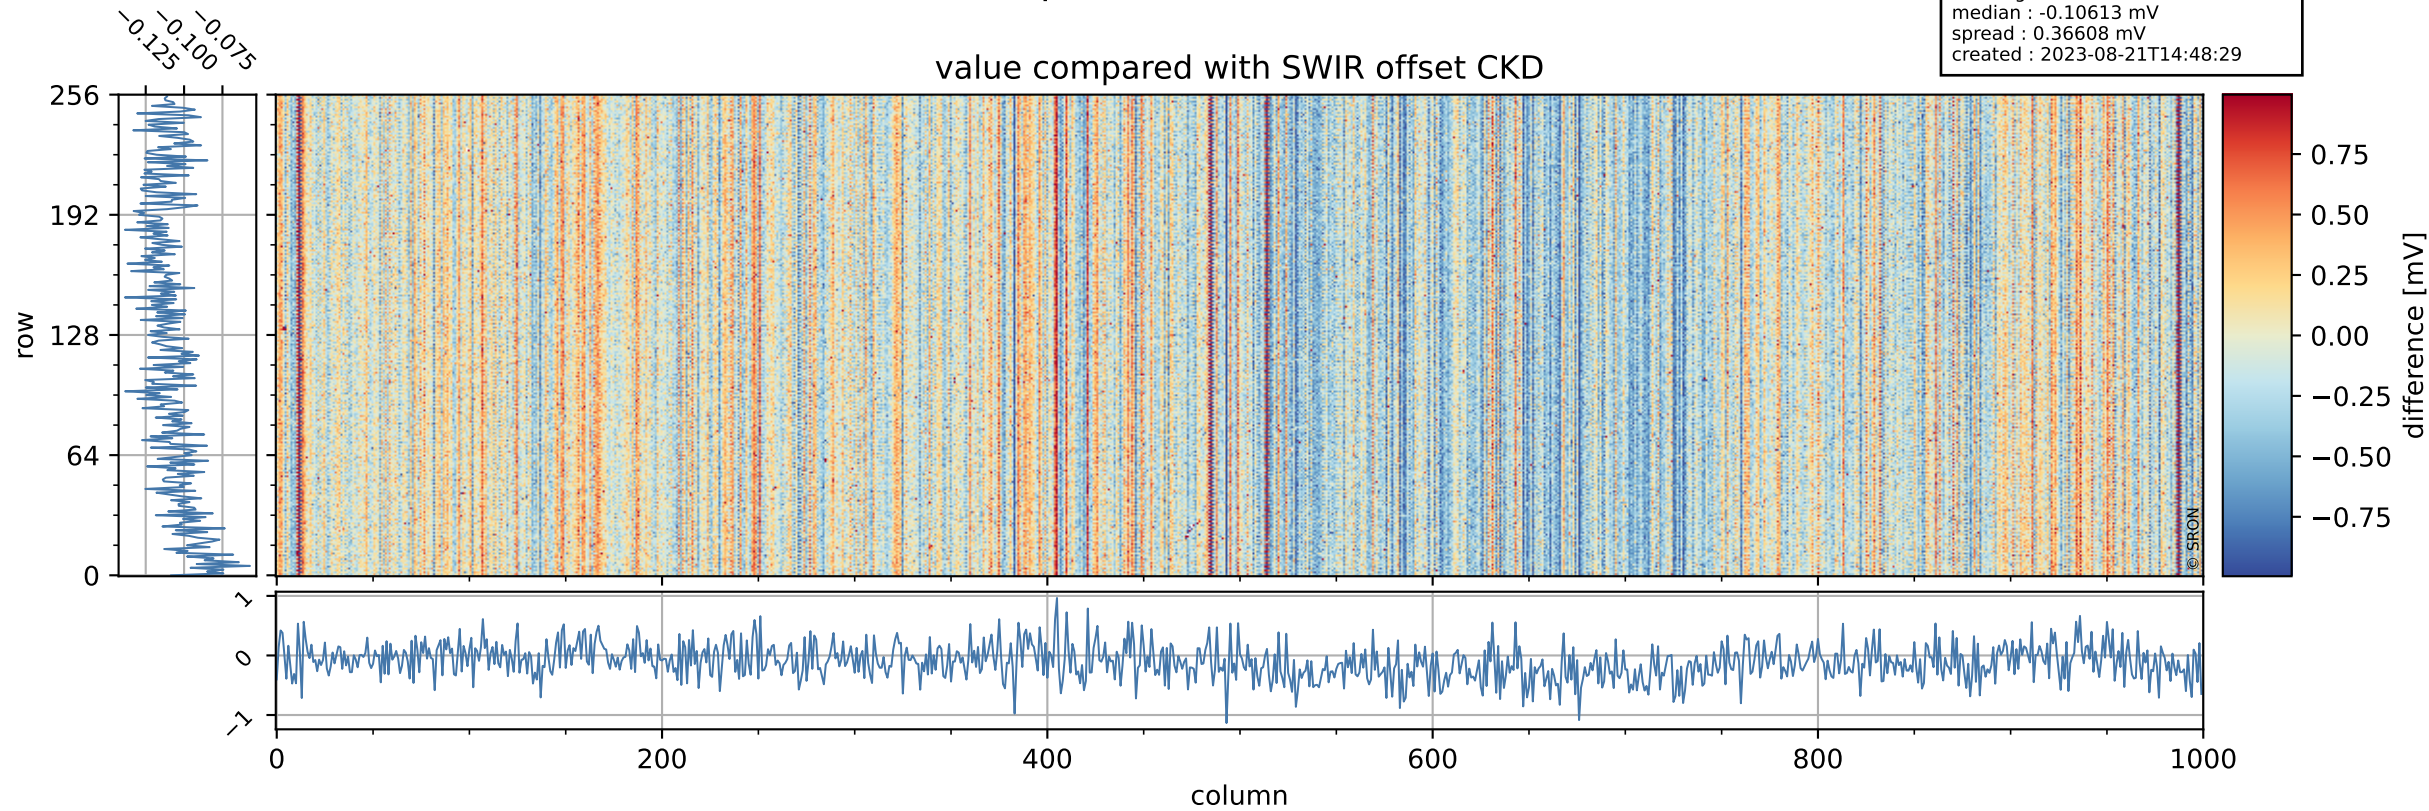

## value detector map

# Tropomi SWIR offset (official)

orbits : 20 in [15682, 15727]  
coverage : 2020-10-22 / 2020-10-25  
median : 28.106  $\mu\text{V}$   
spread : 14.348  $\mu\text{V}$   
created : 2023-08-21T14:48:29

# Tropomi SWIR offset (official)

orbits : 20 in [15682, 15727]  
coverage : 2020-10-22 / 2020-10-25  
median : -0.10613 mV  
spread : 0.36608 mV  
created : 2023-08-21T14:48:29

value compared with SWIR offset CKD

# Tropomi SWIR offset (official) ground-tracks of Sentinel-5P

orbits : 20 in [15682, 15727]  
coverage : 2020-10-22 / 2020-10-25  
created : 2023-08-21T14:48:29