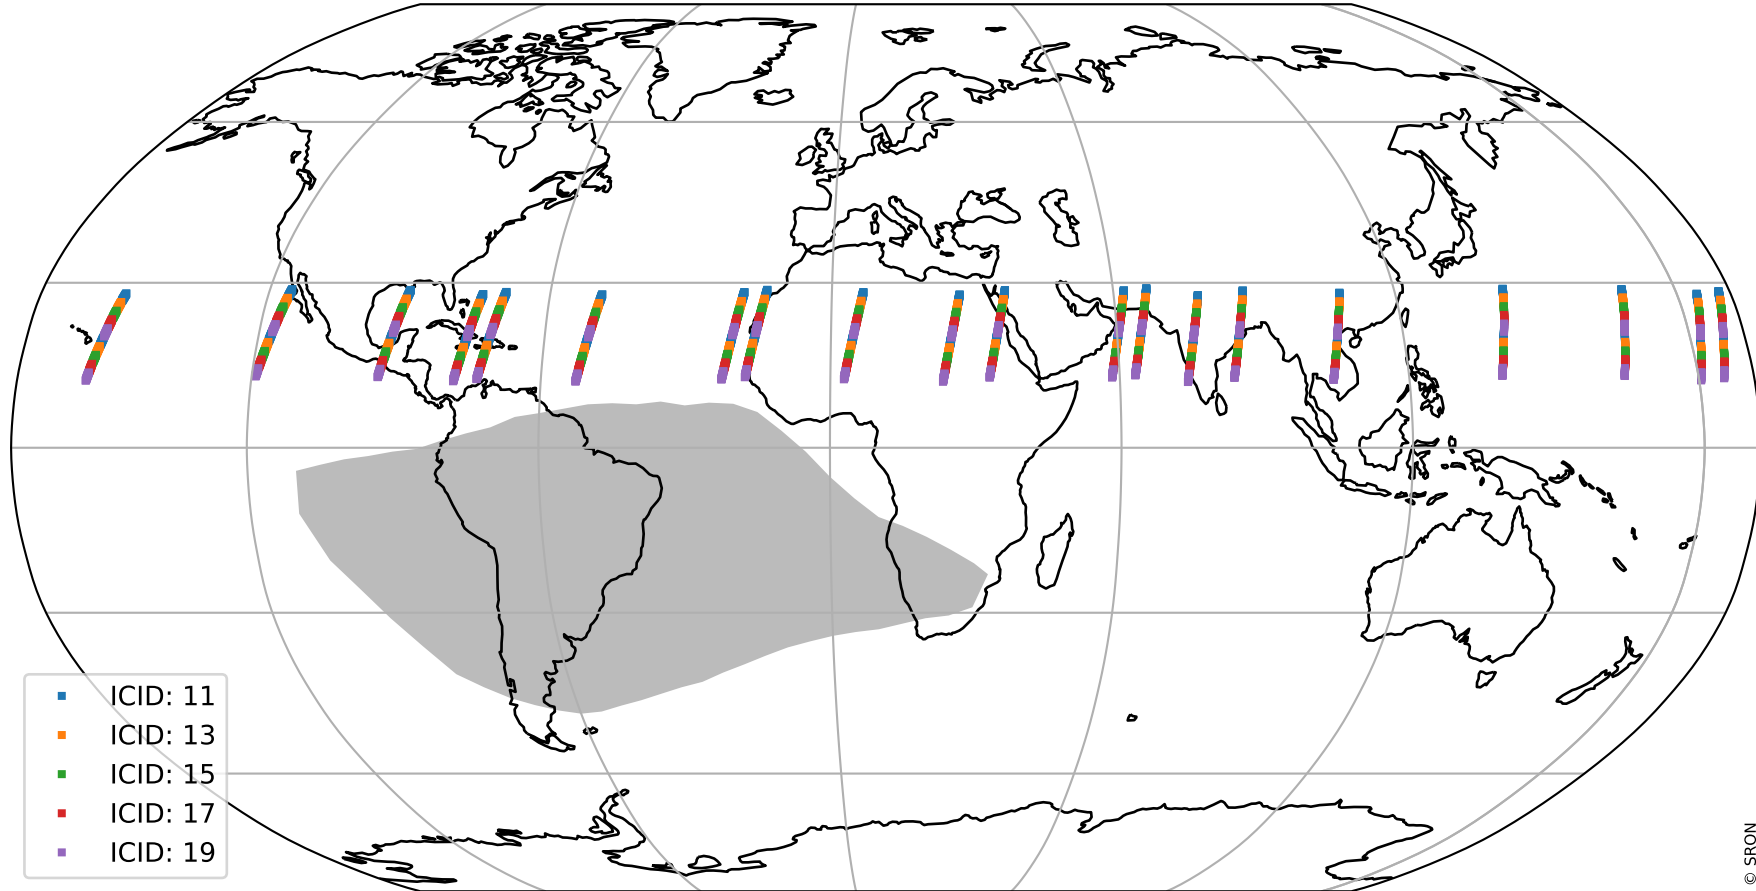

# Tropomi SWIR offset (official)

orbits : 20 in [15682, 15727]  
coverage : 2020-10-22 / 2020-10-25  
median : 28.106  $\mu\text{V}$   
spread : 14.348  $\mu\text{V}$   
created : 2023-08-21T14:48:29

# Tropomi SWIR offset (official)

orbits : 20 in [15682, 15727]  
coverage : 2020-10-22 / 2020-10-25  
median : -0.10613 mV  
spread : 0.36608 mV  
created : 2023-08-21T14:48:29

value compared with SWIR offset CKD

# Tropomi SWIR offset (official) ground-tracks of Sentinel-5P

orbits : 20 in [15682, 15727]  
coverage : 2020-10-22 / 2020-10-25  
created : 2023-08-21T14:48:29

# Tropomi SWIR offset (official)

orbits : [2827, 15727]  
coverage : 2018-04-30 / 2020-10-25  
created : 2023-08-21T14:48:30