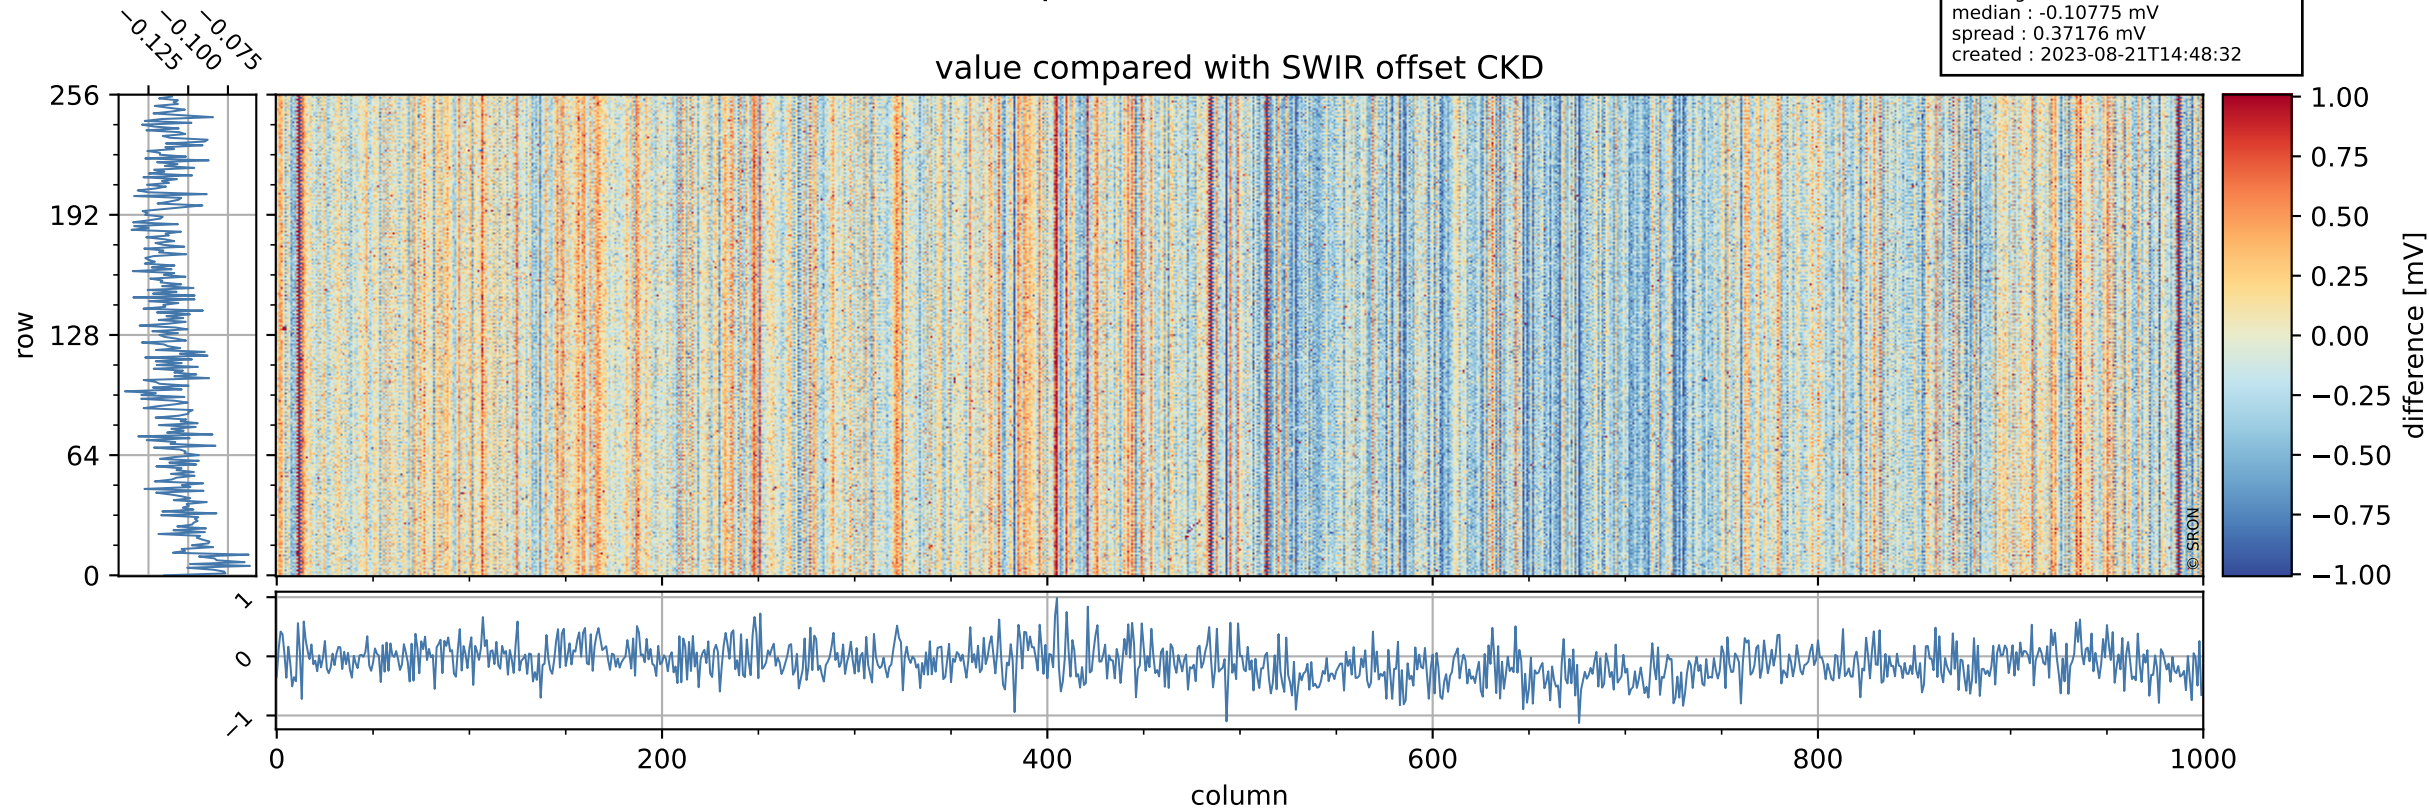

## value detector map

# Tropomi SWIR offset (official)

orbits : 19 in [15697, 15742]  
coverage : 2020-10-23 / 2020-10-27  
median : 27.573  $\mu\text{V}$   
spread : 14.038  $\mu\text{V}$   
created : 2023-08-21T14:48:32

# Tropomi SWIR offset (official)

orbits : 19 in [15697, 15742]  
coverage : 2020-10-23 / 2020-10-27  
median : -0.10775 mV  
spread : 0.37176 mV  
created : 2023-08-21T14:48:32

value compared with SWIR offset CKD

# Tropomi SWIR offset (official) ground-tracks of Sentinel-5P

orbits : 19 in [15697, 15742]  
coverage : 2020-10-23 / 2020-10-27  
created : 2023-08-21T14:48:33