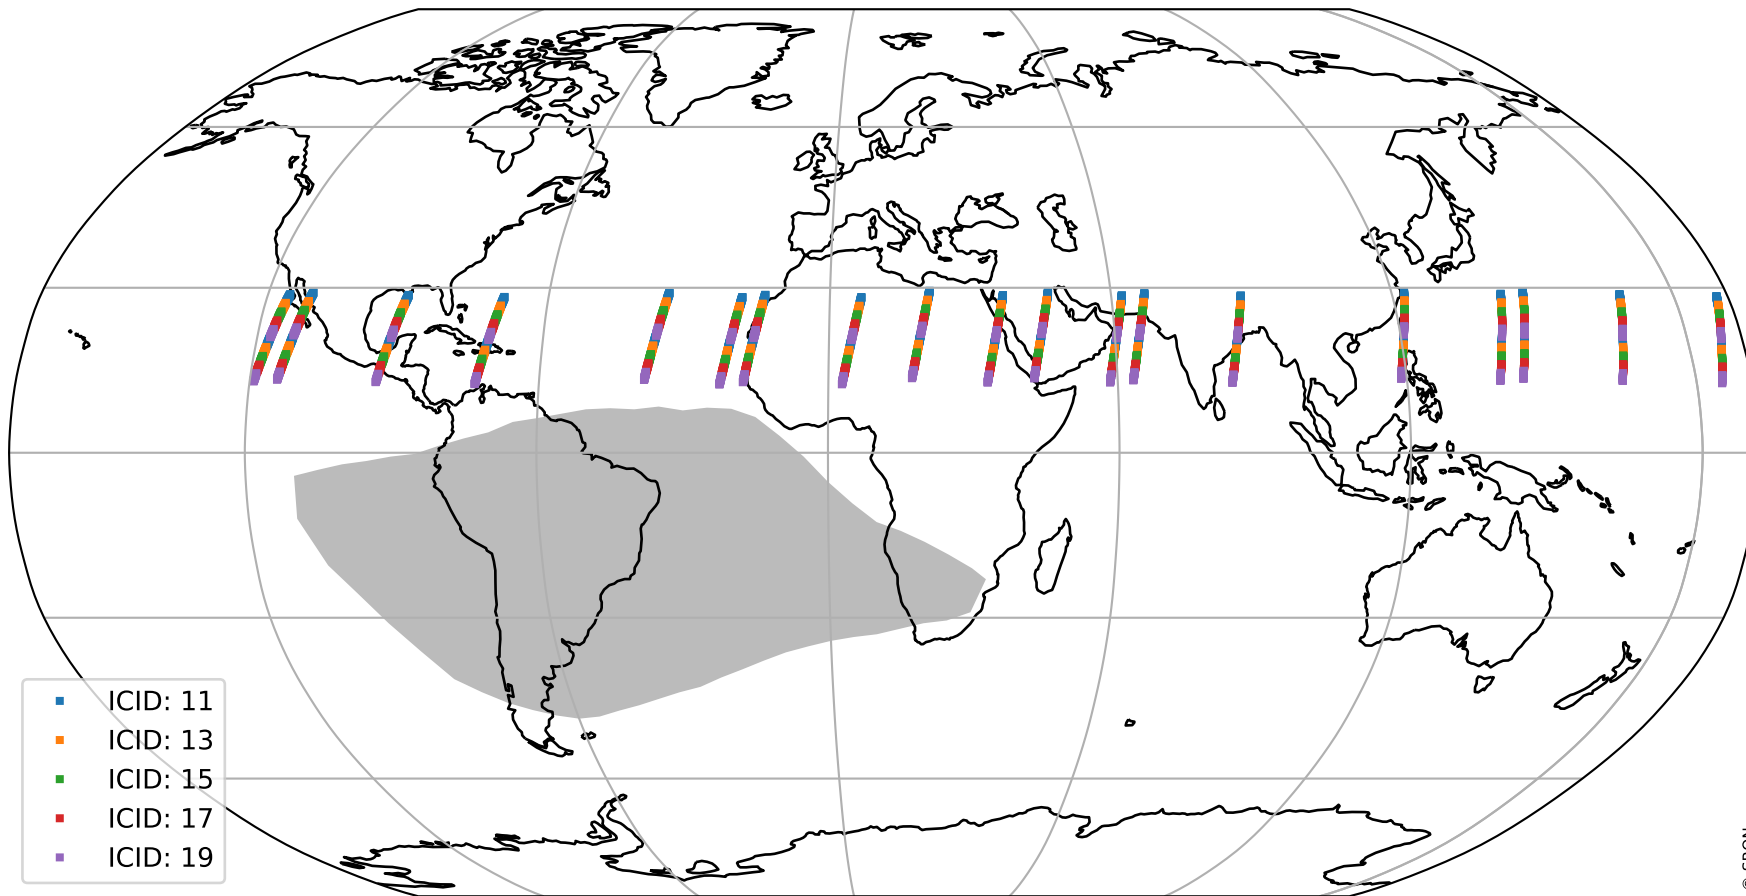

# Tropomi SWIR offset (official)

orbits : 19 in [15697, 15742]  
coverage : 2020-10-23 / 2020-10-27  
median : 27.573  $\mu\text{V}$   
spread : 14.038  $\mu\text{V}$   
created : 2023-08-21T14:48:32

# Tropomi SWIR offset (official)

orbits : 19 in [15697, 15742]  
coverage : 2020-10-23 / 2020-10-27  
median : -0.10775 mV  
spread : 0.37176 mV  
created : 2023-08-21T14:48:32

value compared with SWIR offset CKD

# Tropomi SWIR offset (official) ground-tracks of Sentinel-5P

orbits : 19 in [15697, 15742]  
coverage : 2020-10-23 / 2020-10-27  
created : 2023-08-21T14:48:33

# Tropomi SWIR offset (official)

orbits : [2827, 15742]  
coverage : 2018-04-30 / 2020-10-27  
created : 2023-08-21T14:48:33