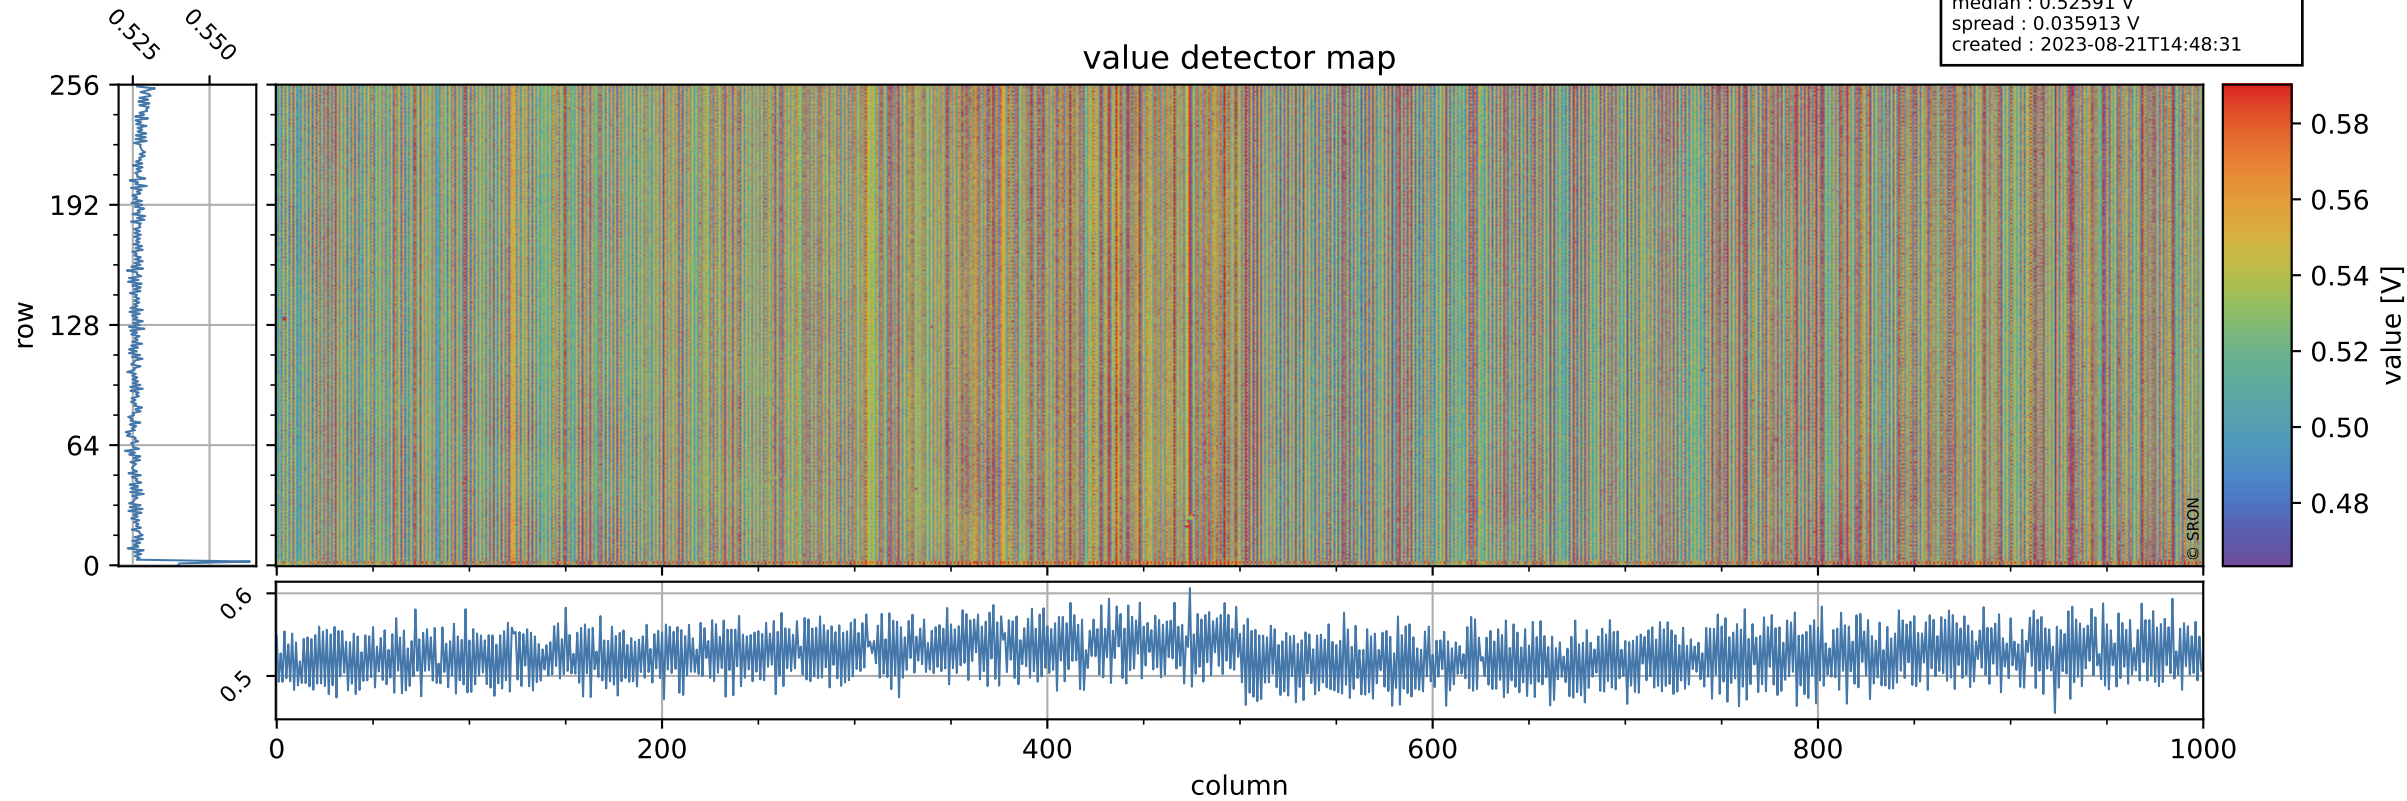

# Tropomi SWIR offset (official)

orbits : 19 in [15697, 15742]  
coverage : 2020-10-23 / 2020-10-27  
median : 0.52591 V  
spread : 0.035913 V  
created : 2023-08-21T14:48:31

## value detector map

# Tropomi SWIR offset (official)

orbits : 19 in [15697, 15742]  
coverage : 2020-10-23 / 2020-10-27  
median : 27.573  $\mu\text{V}$   
spread : 14.038  $\mu\text{V}$   
created : 2023-08-21T14:48:32

# Tropomi SWIR offset (official) ground-tracks of Sentinel-5P

orbits : 19 in [15697, 15742]  
coverage : 2020-10-23 / 2020-10-27  
created : 2023-08-21T14:48:33