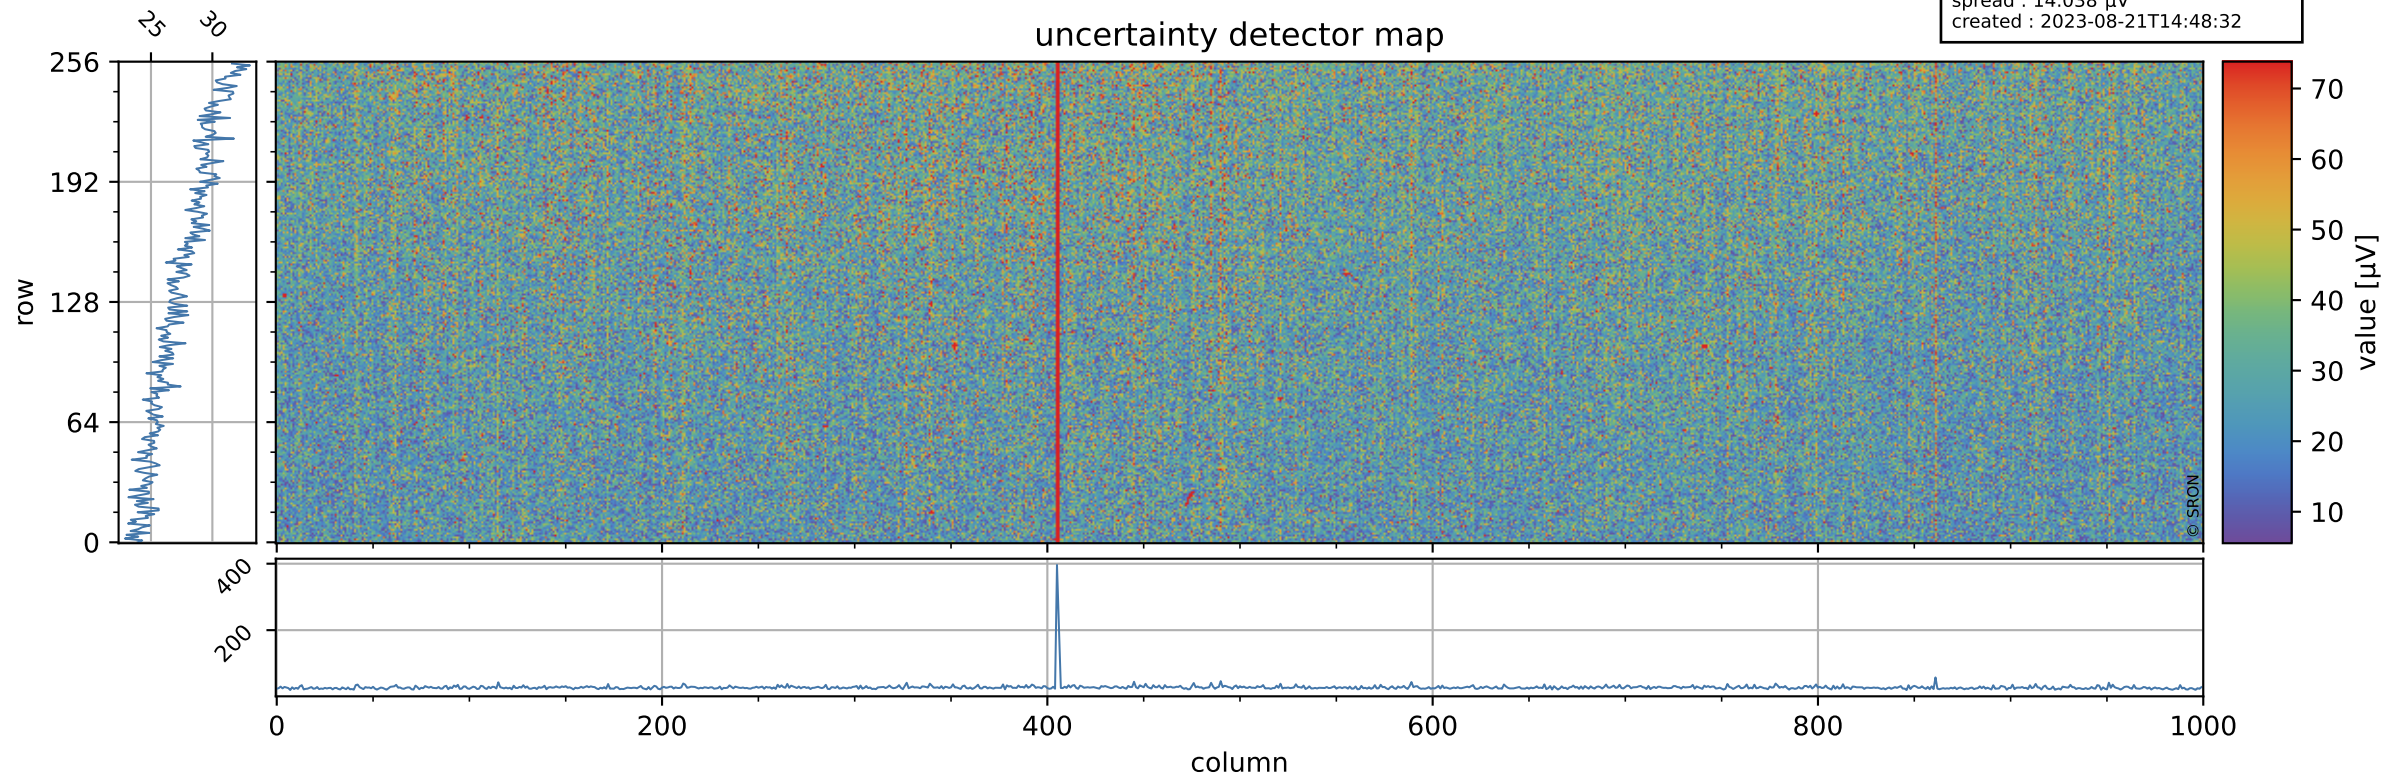

# Tropomi SWIR offset (official)

orbits : 19 in [15697, 15742]  
coverage : 2020-10-23 / 2020-10-27  
median : 0.52591 V  
spread : 0.035913 V  
created : 2023-08-21T14:48:31

## value detector map

# Tropomi SWIR offset (official)

orbits : 19 in [15697, 15742]  
coverage : 2020-10-23 / 2020-10-27  
median : 27.573  $\mu\text{V}$   
spread : 14.038  $\mu\text{V}$   
created : 2023-08-21T14:48:32

# Tropomi SWIR offset (official) ground-tracks of Sentinel-5P

orbits : 19 in [15697, 15742]  
coverage : 2020-10-23 / 2020-10-27  
created : 2023-08-21T14:48:33