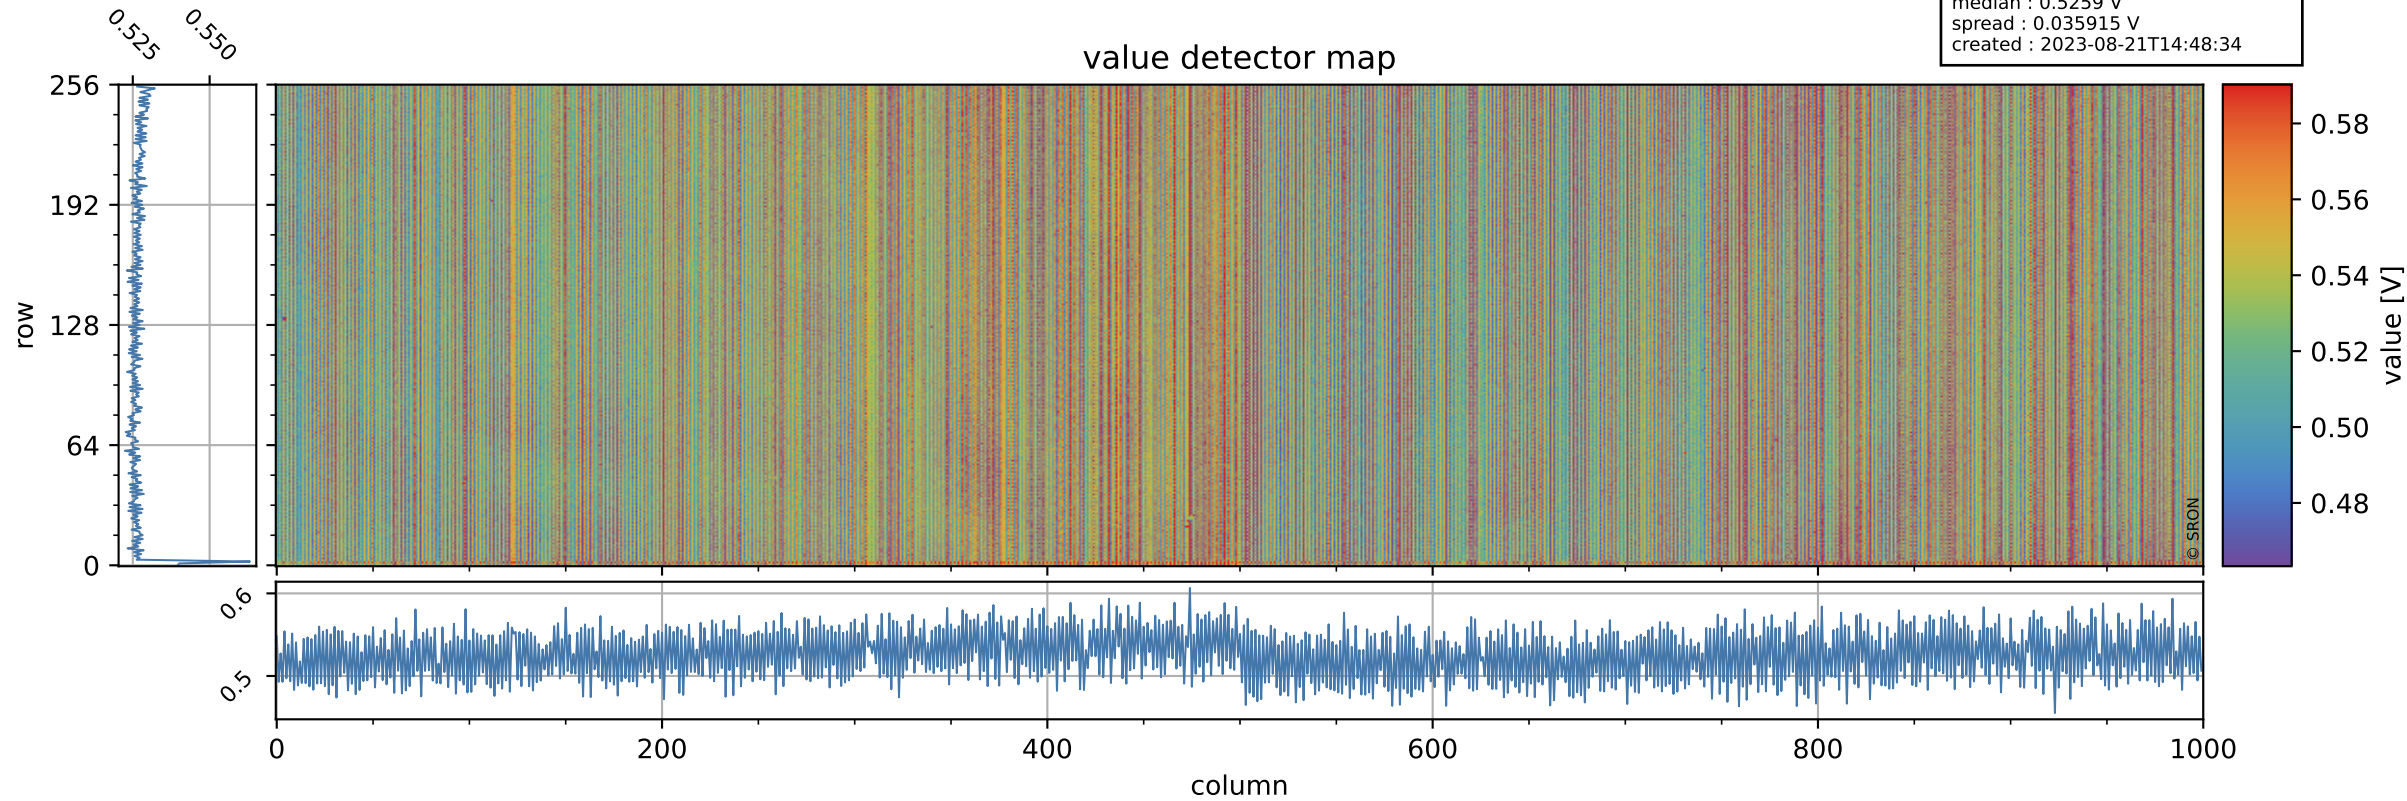

Tropomi SWIR offset (official)

orbits : 20 in [15712, 15757]
coverage : 2020-10-24 / 2020-10-28
median : 0.5259 V
spread : 0.035915 V
created : 2023-08-21T14:48:34

value detector map

Tropomi SWIR offset (official)

orbits : 20 in [15712, 15757]
coverage : 2020-10-24 / 2020-10-28
median : 27.49 μV
spread : 13.975 μV
created : 2023-08-21T14:48:34

Tropomi SWIR offset (official)

value compared with SWIR offset CKD

orbits : 20 in [15712, 15757]
coverage : 2020-10-24 / 2020-10-28
median : -0.11561 mV
spread : 0.37582 mV
created : 2023-08-21T14:48:35

Tropomi SWIR offset (official) ground-tracks of Sentinel-5P

orbits : 20 in [15712, 15757]
coverage : 2020-10-24 / 2020-10-28
created : 2023-08-21T14:48:35

Tropomi SWIR offset (official)

orbits : [2827, 15757]
coverage : 2018-04-30 / 2020-10-28
created : 2023-08-21T14:48:36

trend of detector median & temperatures