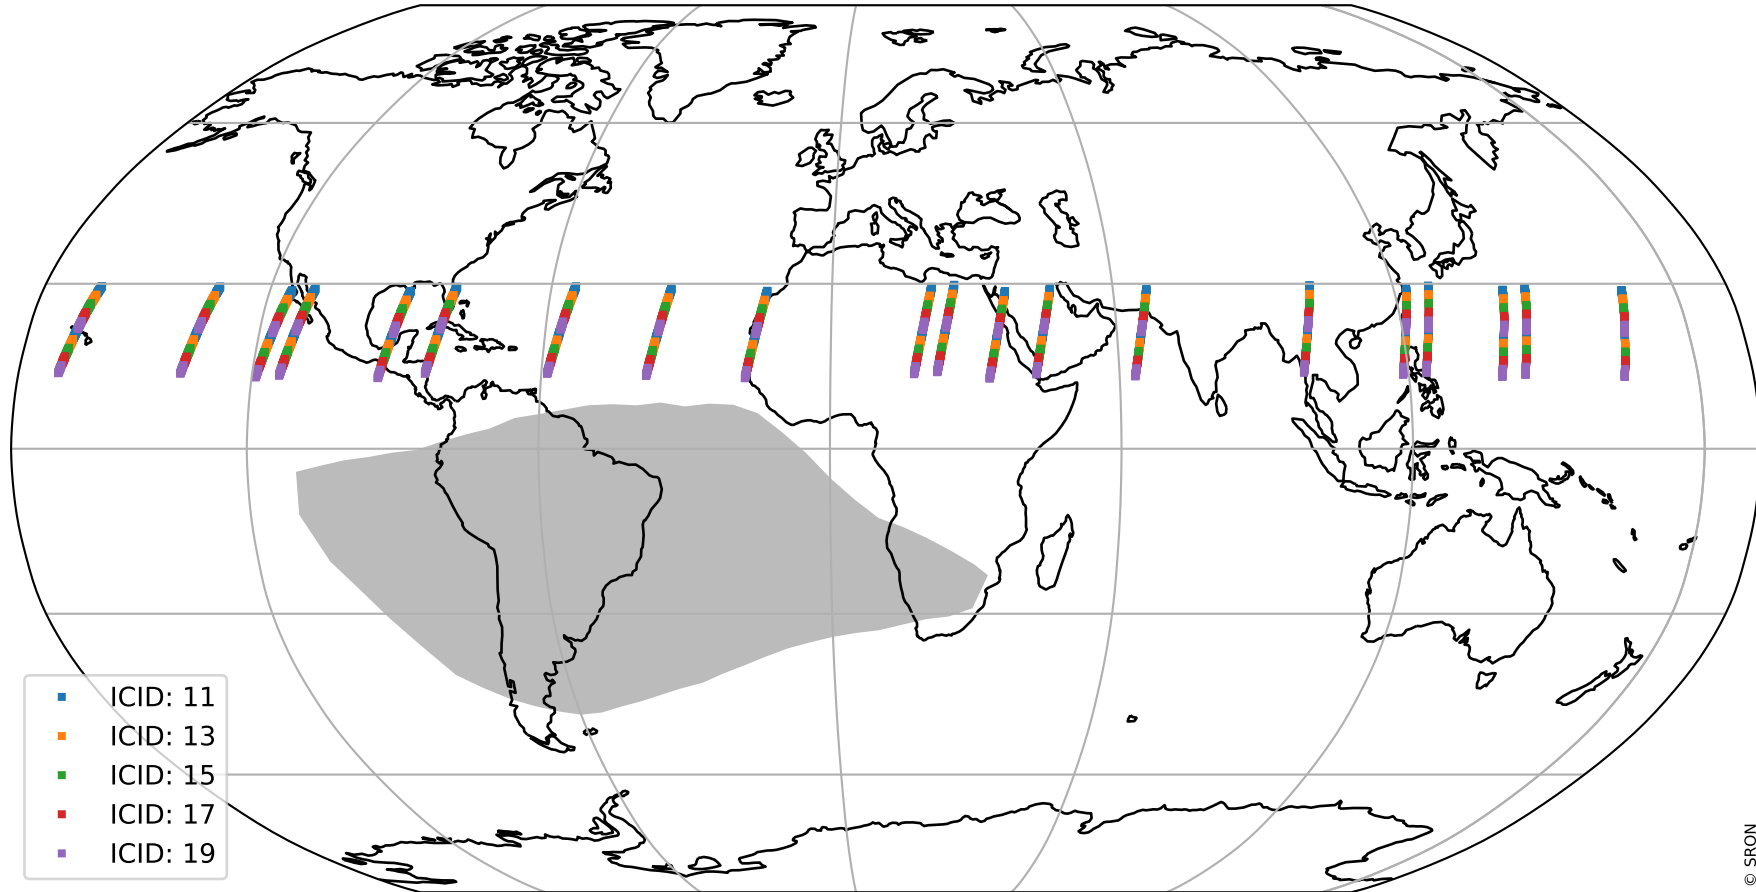

Tropomi SWIR offset (official)

orbits : 20 in [15712, 15757]
coverage : 2020-10-24 / 2020-10-28
median : 0.5259 V
spread : 0.035915 V
created : 2023-08-21T14:48:34

value detector map

Tropomi SWIR offset (official)

orbits : 20 in [15712, 15757]
coverage : 2020-10-24 / 2020-10-28
median : 27.49 μV
spread : 13.975 μV
created : 2023-08-21T14:48:34

Tropomi SWIR offset (official)

value compared with SWIR offset CKD

orbits : 20 in [15712, 15757]
coverage : 2020-10-24 / 2020-10-28
median : -0.11561 mV
spread : 0.37582 mV
created : 2023-08-21T14:48:35

Tropomi SWIR offset (official) ground-tracks of Sentinel-5P

orbits : 20 in [15712, 15757]
coverage : 2020-10-24 / 2020-10-28
created : 2023-08-21T14:48:35

Tropomi SWIR offset (official)

orbits : [2827, 15757]
coverage : 2018-04-30 / 2020-10-28
created : 2023-08-21T14:48:36

trend of detector median & temperatures