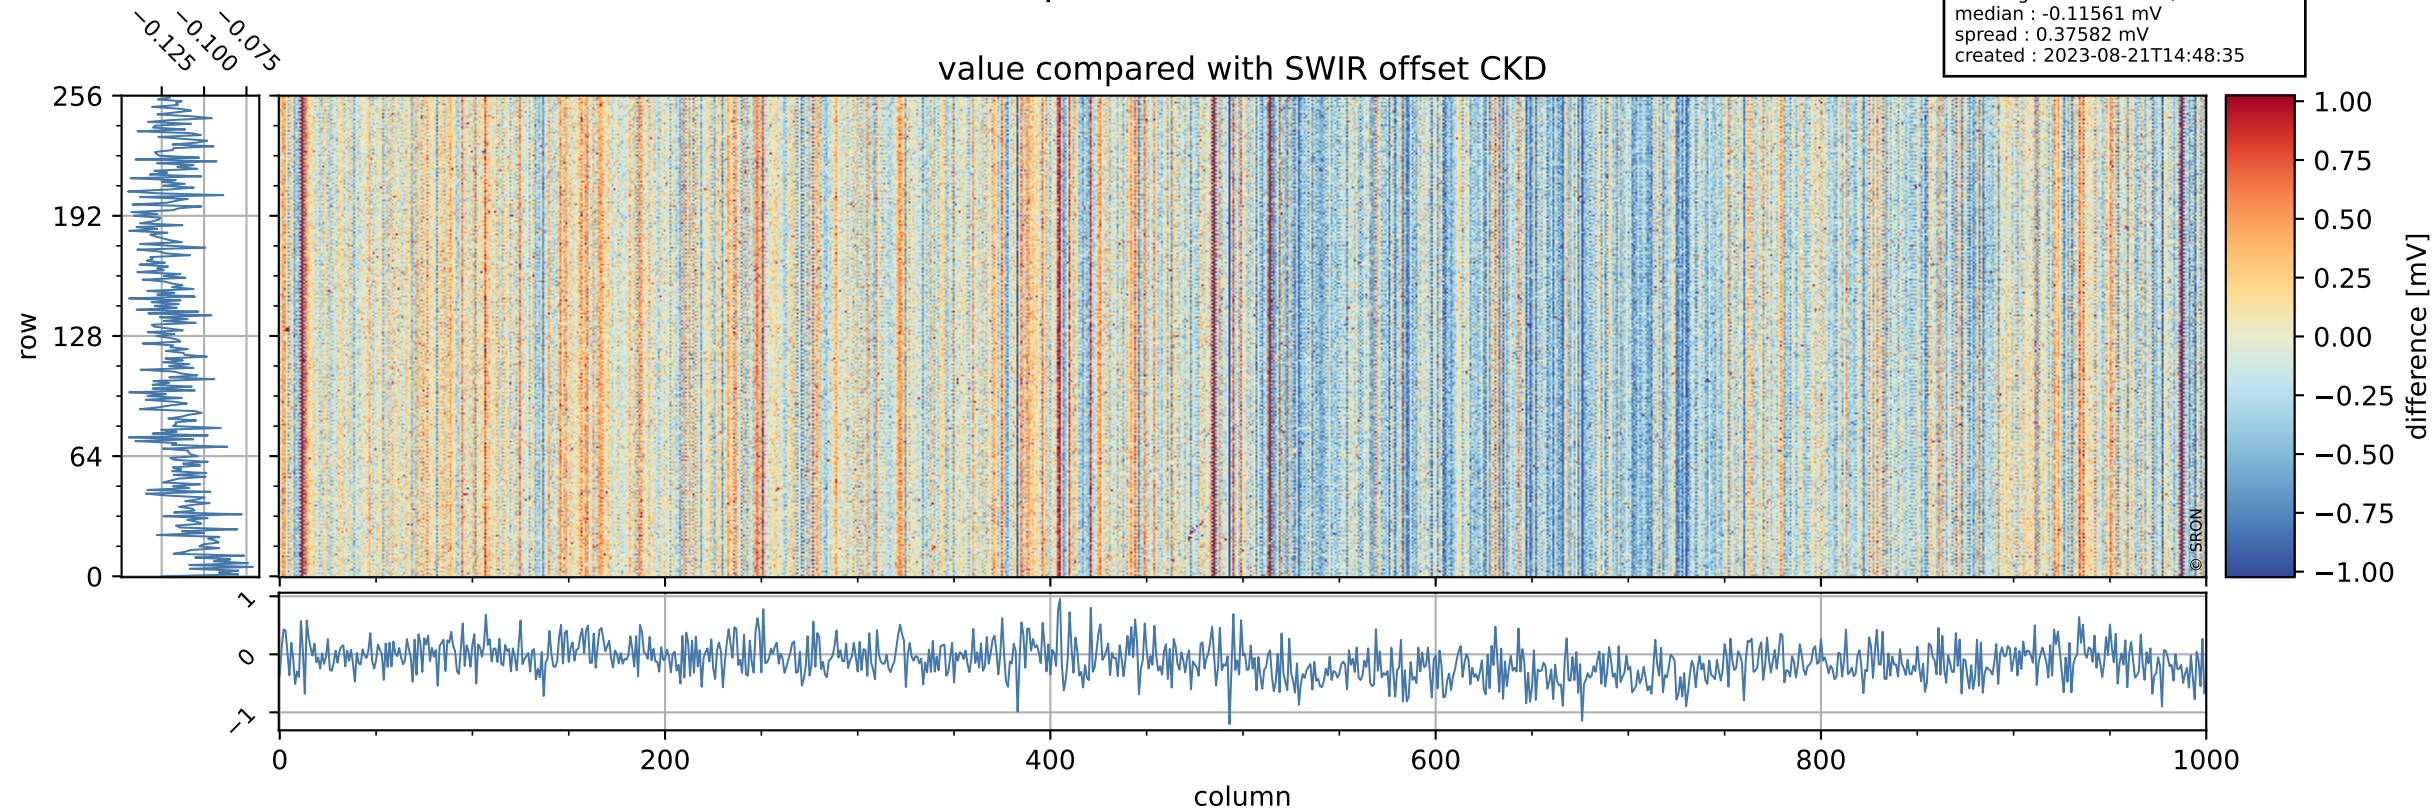

Tropomi SWIR offset (official)

orbits : 20 in [15712, 15757]
coverage : 2020-10-24 / 2020-10-28
median : 0.5259 V
spread : 0.035915 V
created : 2023-08-21T14:48:34

value detector map

Tropomi SWIR offset (official)

orbits : 20 in [15712, 15757]
coverage : 2020-10-24 / 2020-10-28
median : 27.49 μV
spread : 13.975 μV
created : 2023-08-21T14:48:34

Tropomi SWIR offset (official)

value compared with SWIR offset CKD

orbits : 20 in [15712, 15757]
coverage : 2020-10-24 / 2020-10-28
median : -0.11561 mV
spread : 0.37582 mV
created : 2023-08-21T14:48:35

Tropomi SWIR offset (official) ground-tracks of Sentinel-5P

orbits : 20 in [15712, 15757]
coverage : 2020-10-24 / 2020-10-28
created : 2023-08-21T14:48:35

Tropomi SWIR offset (official)

orbits : [2827, 15757]
coverage : 2018-04-30 / 2020-10-28
created : 2023-08-21T14:48:36

trend of detector median & temperatures