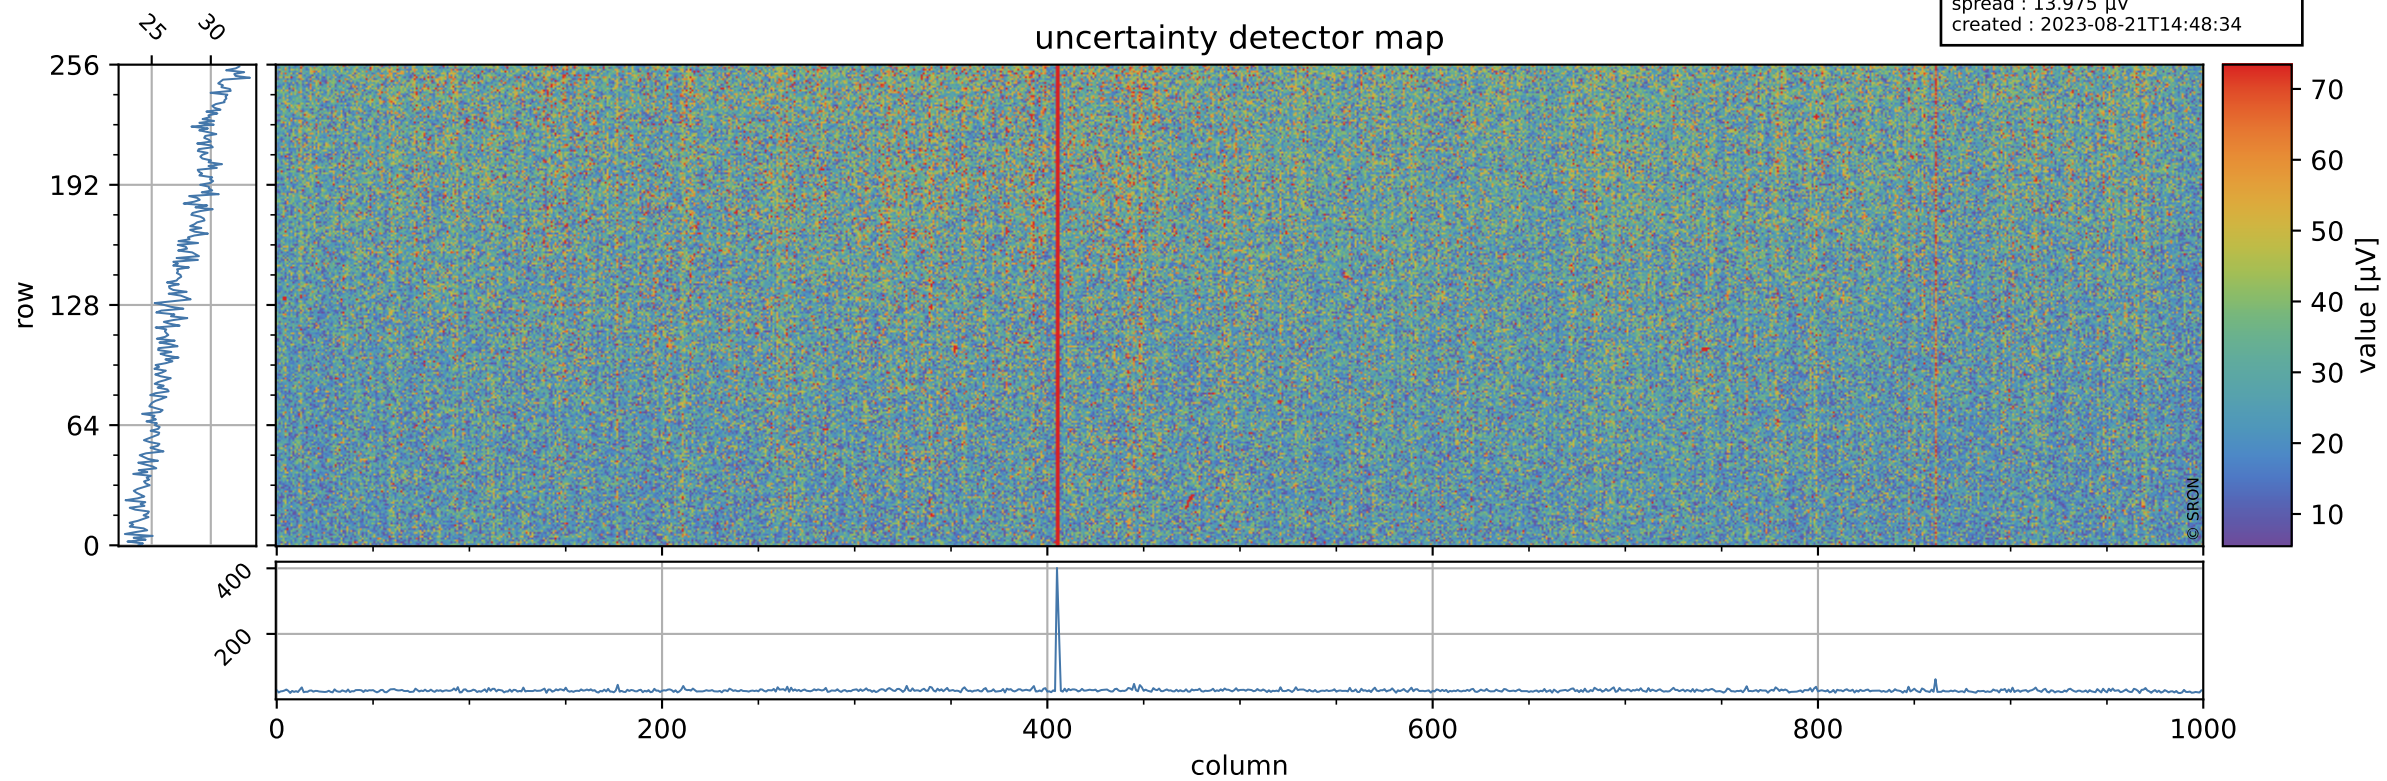

Tropomi SWIR offset (official)

orbits : 20 in [15712, 15757]
coverage : 2020-10-24 / 2020-10-28
median : 0.5259 V
spread : 0.035915 V
created : 2023-08-21T14:48:34

value detector map

Tropomi SWIR offset (official)

orbits : 20 in [15712, 15757]
coverage : 2020-10-24 / 2020-10-28
median : 27.49 μV
spread : 13.975 μV
created : 2023-08-21T14:48:34

Tropomi SWIR offset (official)

value compared with SWIR offset CKD

orbits : 20 in [15712, 15757]
coverage : 2020-10-24 / 2020-10-28
median : -0.11561 mV
spread : 0.37582 mV
created : 2023-08-21T14:48:35

Tropomi SWIR offset (official) ground-tracks of Sentinel-5P

orbits : 20 in [15712, 15757]
coverage : 2020-10-24 / 2020-10-28
created : 2023-08-21T14:48:35

Tropomi SWIR offset (official)

orbits : [2827, 15757]
coverage : 2018-04-30 / 2020-10-28
created : 2023-08-21T14:48:36

trend of detector median & temperatures