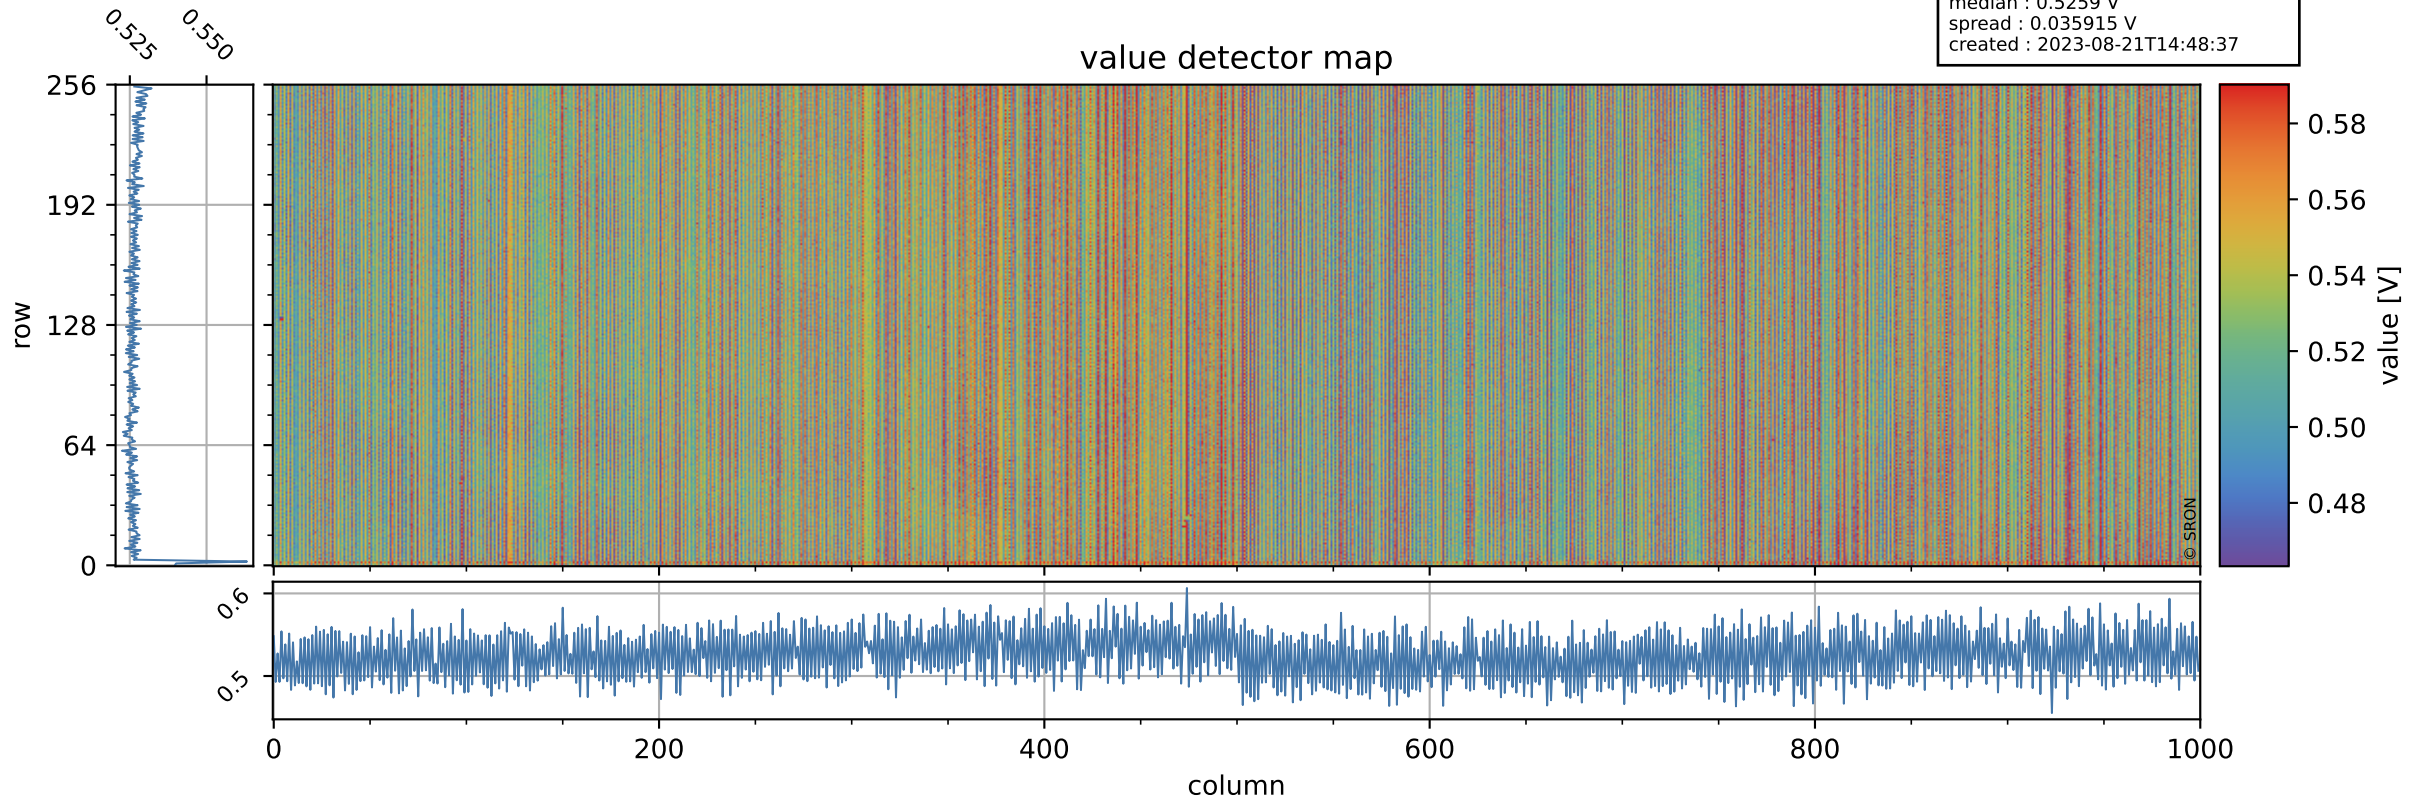

Tropomi SWIR offset (official)

orbits : 19 in [15727, 15772]
coverage : 2020-10-26 / 2020-10-29
median : 0.5259 V
spread : 0.035915 V
created : 2023-08-21T14:48:37

value detector map

Tropomi SWIR offset (official)

orbits : 19 in [15727, 15772]
coverage : 2020-10-26 / 2020-10-29
median : 27.532 μV
spread : 14.001 μV
created : 2023-08-21T14:48:37

Tropomi SWIR offset (official)

orbits : 19 in [15727, 15772]
coverage : 2020-10-26 / 2020-10-29
median : -0.11745 mV
spread : 0.38057 mV
created : 2023-08-21T14:48:38

value compared with SWIR offset CKD

Tropomi SWIR offset (official) ground-tracks of Sentinel-5P

orbits : 19 in [15727, 15772]
coverage : 2020-10-26 / 2020-10-29
created : 2023-08-21T14:48:38

Tropomi SWIR offset (official)

orbits : [2827, 15772]
coverage : 2018-04-30 / 2020-10-29
created : 2023-08-21T14:48:39

trend of detector median & temperatures