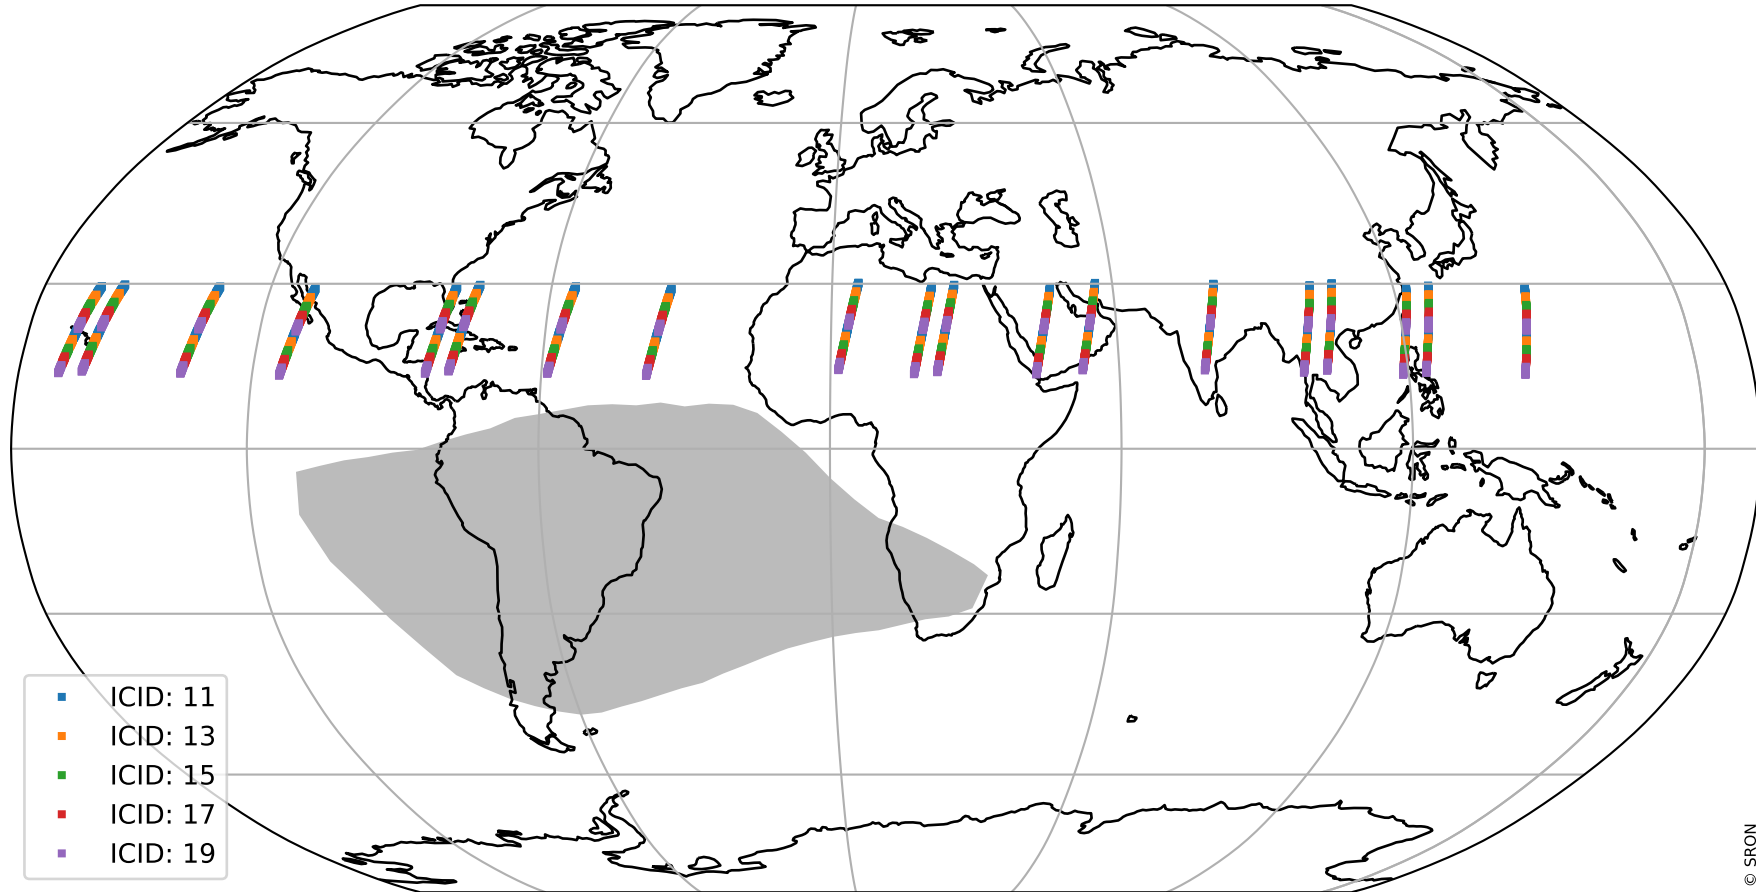

Tropomi SWIR offset (official)

orbits : 19 in [15727, 15772]
coverage : 2020-10-26 / 2020-10-29
median : 0.5259 V
spread : 0.035915 V
created : 2023-08-21T14:48:37

value detector map

Tropomi SWIR offset (official)

orbits : 19 in [15727, 15772]
coverage : 2020-10-26 / 2020-10-29
median : 27.532 μV
spread : 14.001 μV
created : 2023-08-21T14:48:37

Tropomi SWIR offset (official)

orbits : 19 in [15727, 15772]
coverage : 2020-10-26 / 2020-10-29
median : -0.11745 mV
spread : 0.38057 mV
created : 2023-08-21T14:48:38

value compared with SWIR offset CKD

Tropomi SWIR offset (official) ground-tracks of Sentinel-5P

orbits : 19 in [15727, 15772]
coverage : 2020-10-26 / 2020-10-29
created : 2023-08-21T14:48:38

Tropomi SWIR offset (official)

orbits : [2827, 15772]
coverage : 2018-04-30 / 2020-10-29
created : 2023-08-21T14:48:39

trend of detector median & temperatures