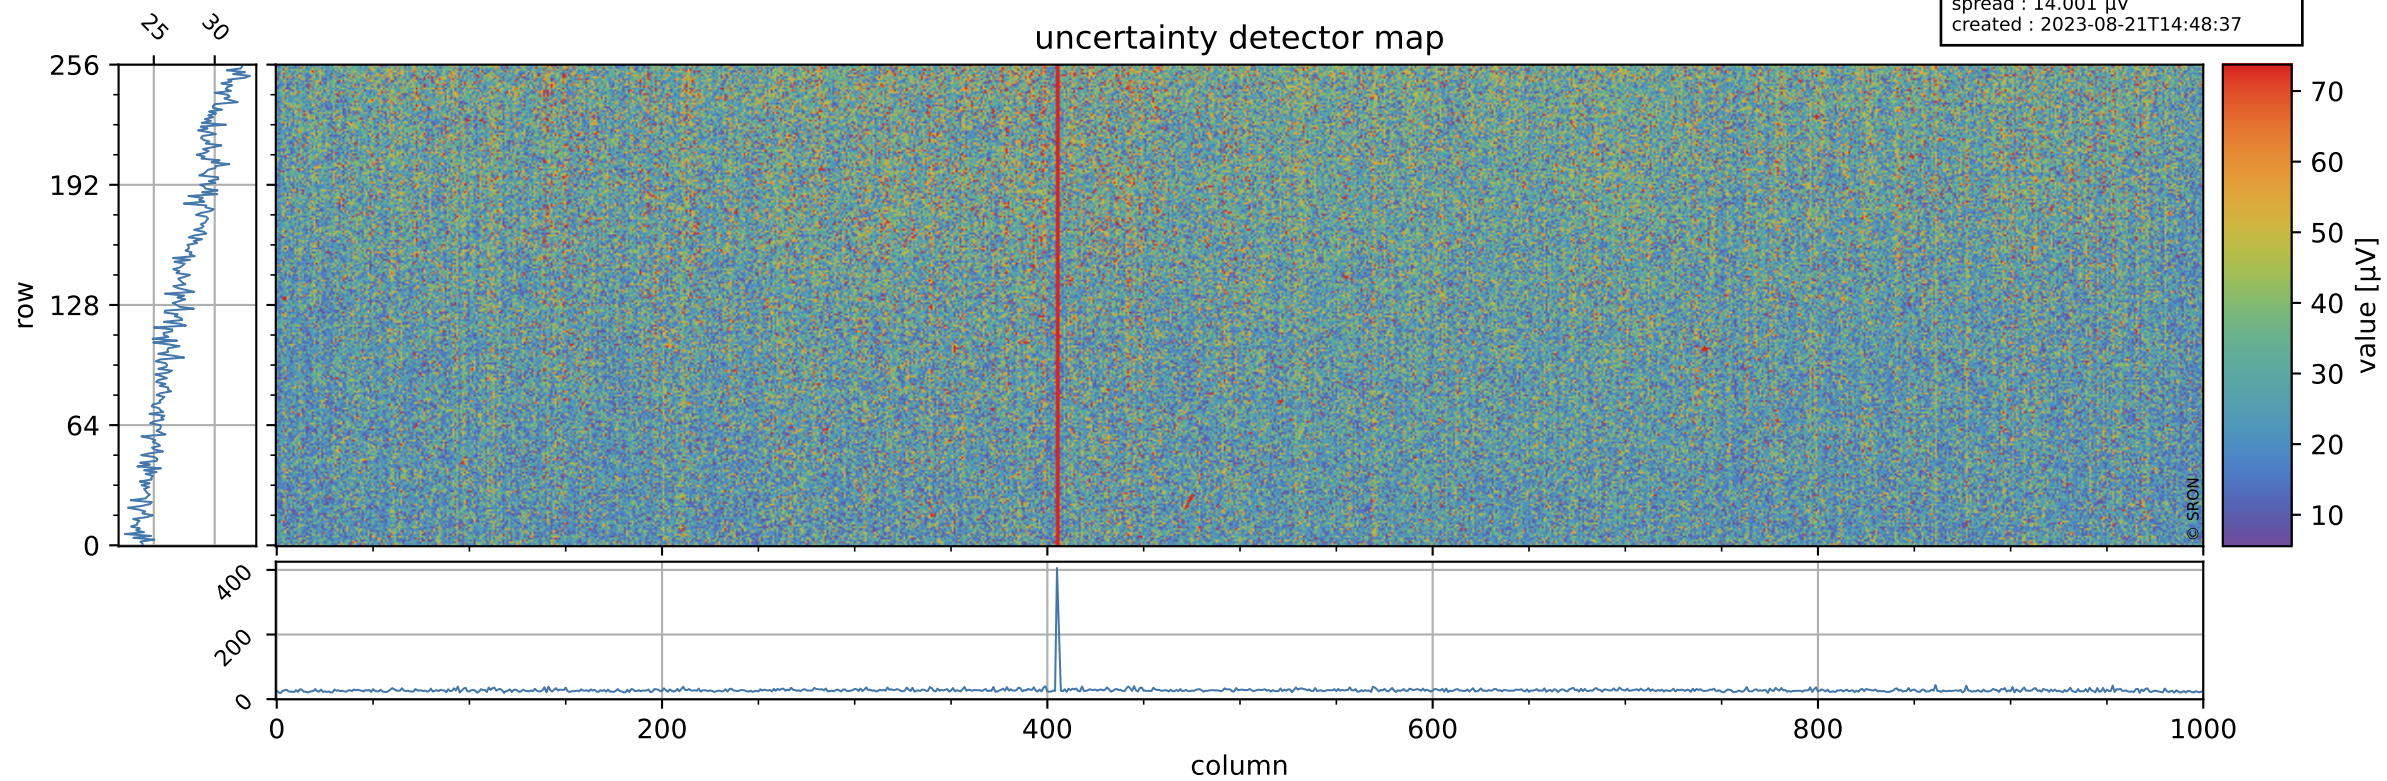

Tropomi SWIR offset (official)

orbits : 19 in [15727, 15772]
coverage : 2020-10-26 / 2020-10-29
median : 0.5259 V
spread : 0.035915 V
created : 2023-08-21T14:48:37

value detector map

Tropomi SWIR offset (official)

orbits : 19 in [15727, 15772]
coverage : 2020-10-26 / 2020-10-29
median : 27.532 μV
spread : 14.001 μV
created : 2023-08-21T14:48:37

Tropomi SWIR offset (official)

orbits : 19 in [15727, 15772]
coverage : 2020-10-26 / 2020-10-29
median : -0.11745 mV
spread : 0.38057 mV
created : 2023-08-21T14:48:38

value compared with SWIR offset CKD

Tropomi SWIR offset (official) ground-tracks of Sentinel-5P

orbits : 19 in [15727, 15772]
coverage : 2020-10-26 / 2020-10-29
created : 2023-08-21T14:48:38

Tropomi SWIR offset (official)

orbits : [2827, 15772]
coverage : 2018-04-30 / 2020-10-29
created : 2023-08-21T14:48:39

trend of detector median & temperatures