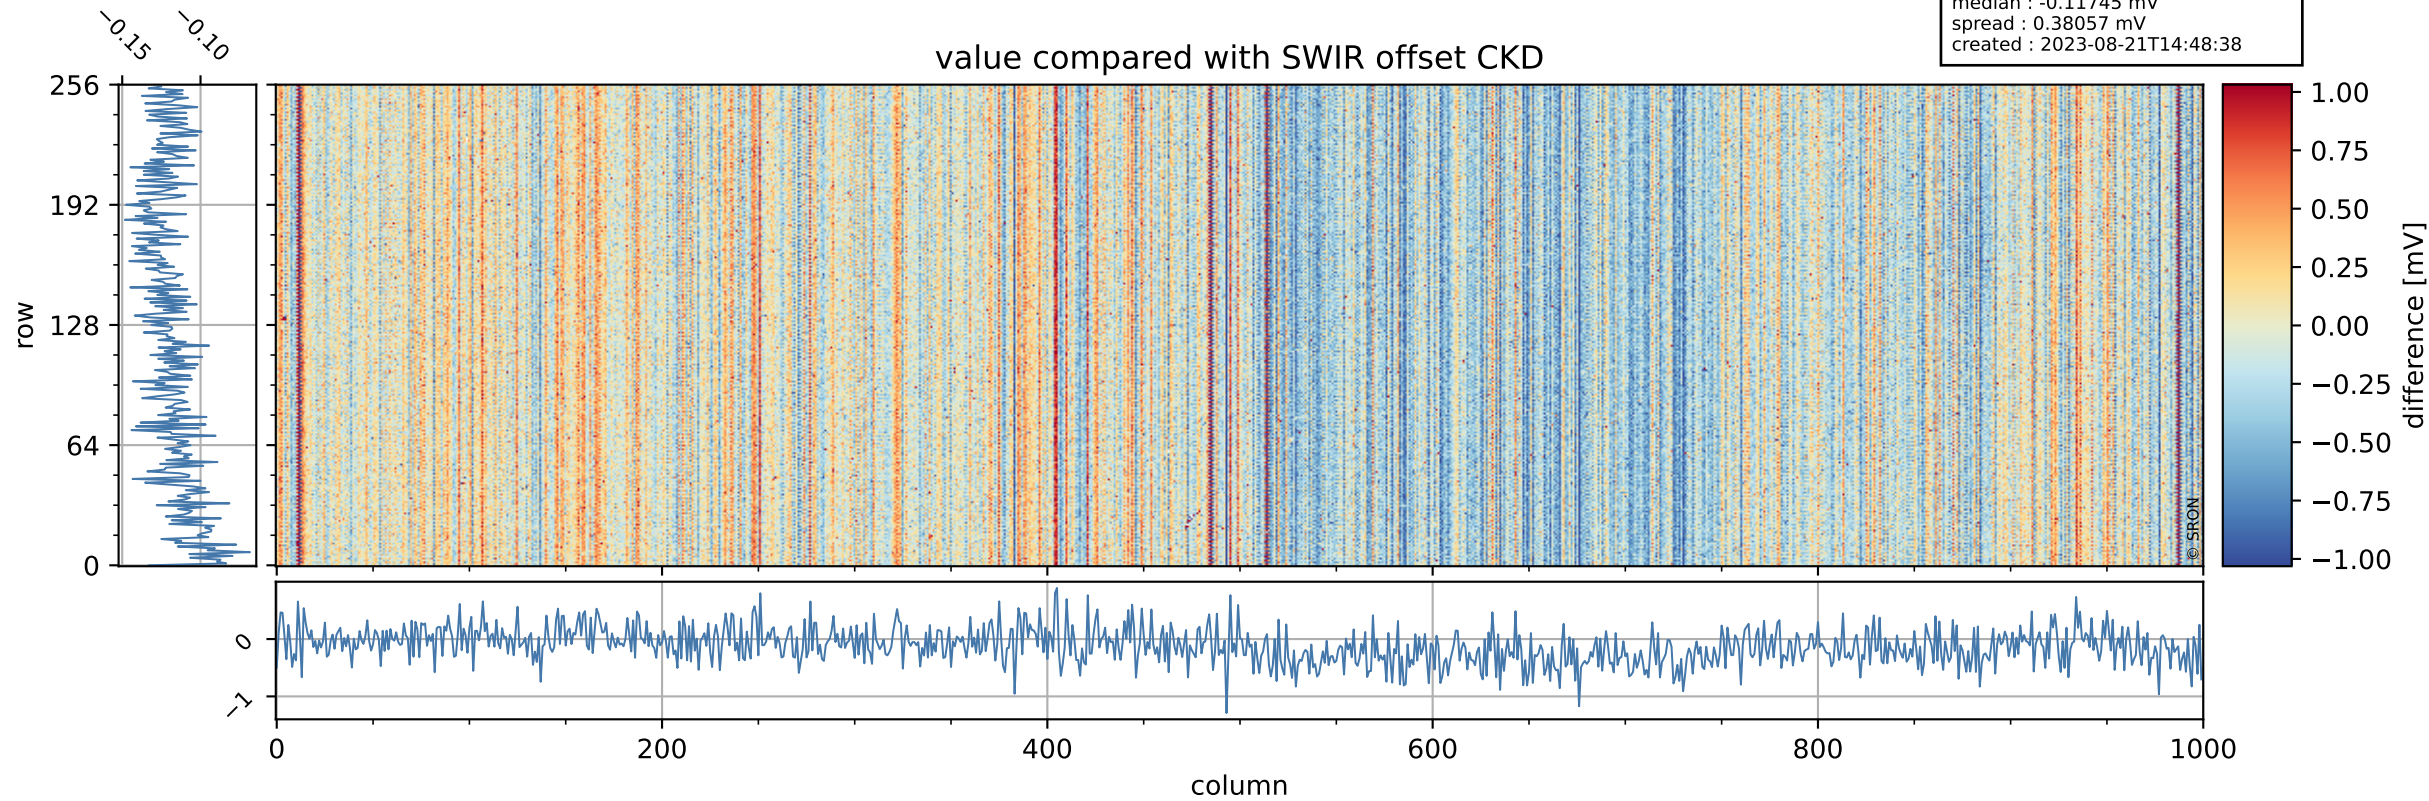

Tropomi SWIR offset (official)

orbits : 19 in [15727, 15772]
coverage : 2020-10-26 / 2020-10-29
median : 0.5259 V
spread : 0.035915 V
created : 2023-08-21T14:48:37

value detector map

Tropomi SWIR offset (official)

orbits : 19 in [15727, 15772]
coverage : 2020-10-26 / 2020-10-29
median : 27.532 μV
spread : 14.001 μV
created : 2023-08-21T14:48:37

Tropomi SWIR offset (official)

orbits : 19 in [15727, 15772]
coverage : 2020-10-26 / 2020-10-29
median : -0.11745 mV
spread : 0.38057 mV
created : 2023-08-21T14:48:38

value compared with SWIR offset CKD

Tropomi SWIR offset (official) ground-tracks of Sentinel-5P

orbits : 19 in [15727, 15772]
coverage : 2020-10-26 / 2020-10-29
created : 2023-08-21T14:48:38

Tropomi SWIR offset (official)

orbits : [2827, 15772]
coverage : 2018-04-30 / 2020-10-29
created : 2023-08-21T14:48:39

trend of detector median & temperatures