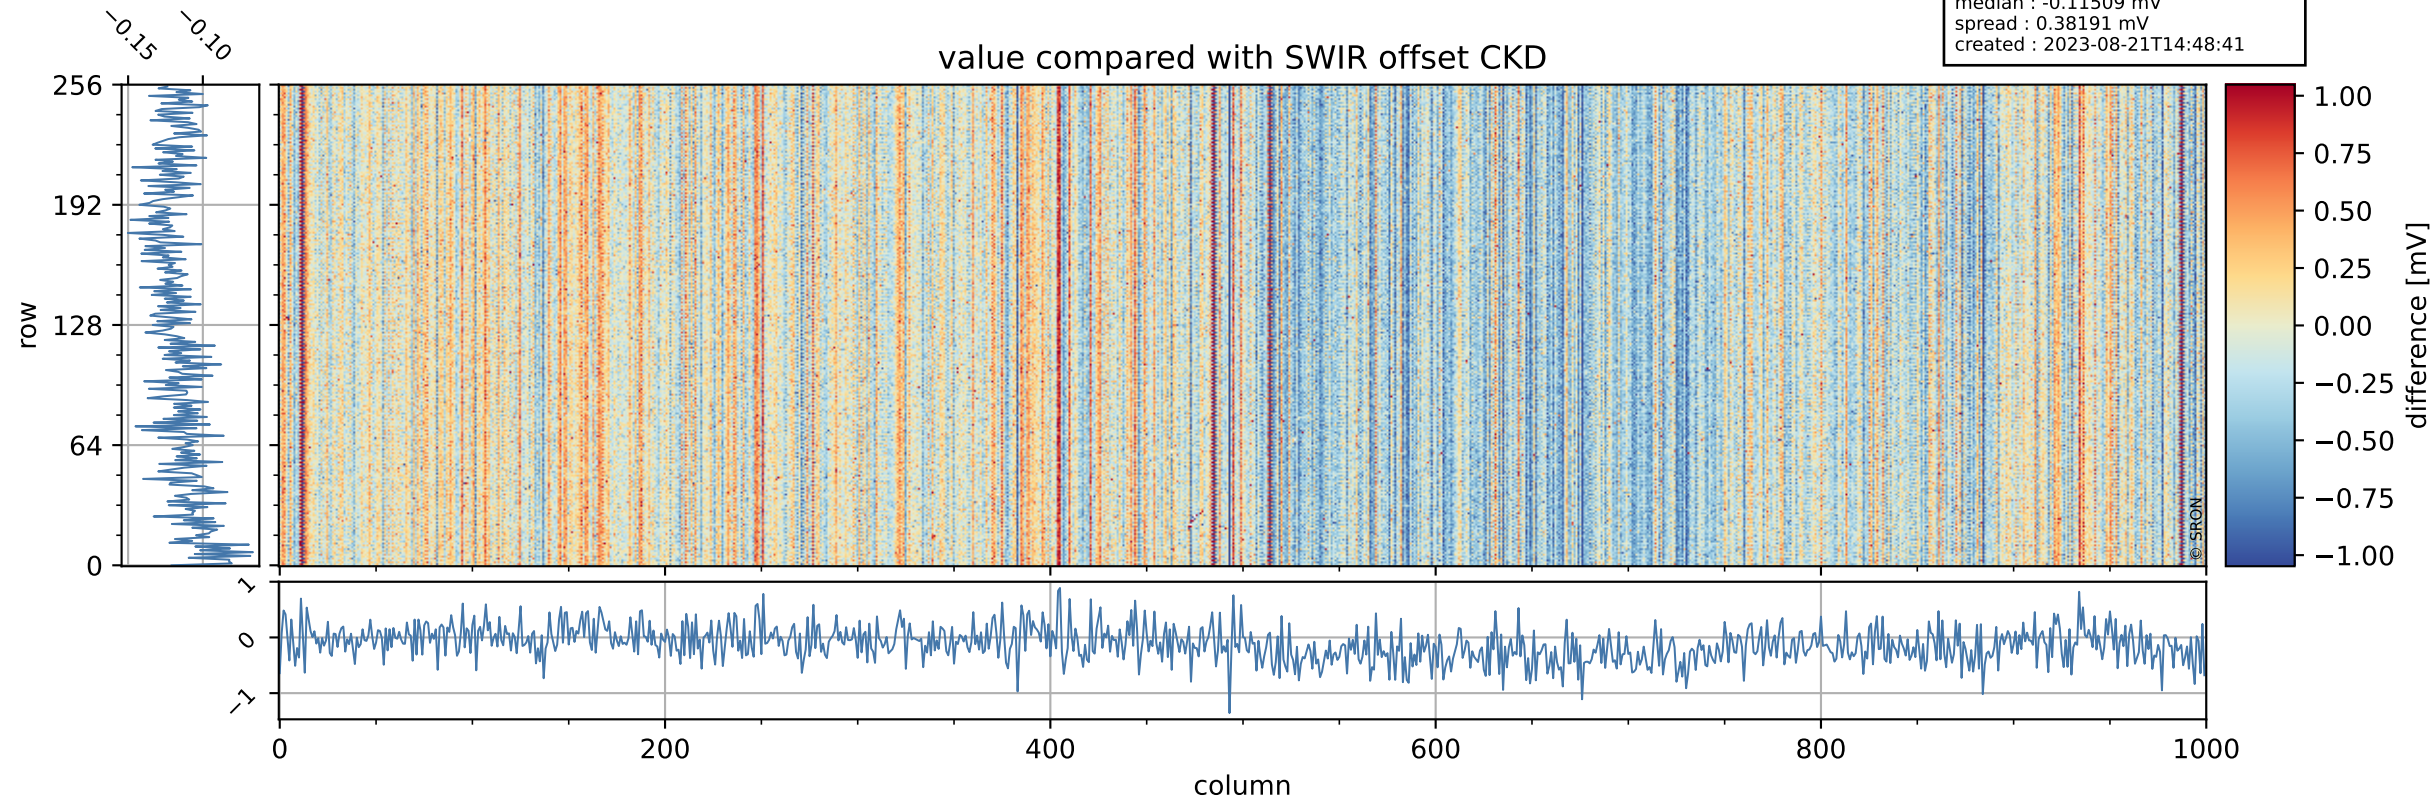

Tropomi SWIR offset (official)

orbits : 20 in [15742, 15787]
coverage : 2020-10-27 / 2020-10-30
median : 0.5259 V
spread : 0.035916 V
created : 2023-08-21T14:48:40

value detector map

Tropomi SWIR offset (official)

orbits : 20 in [15742, 15787]
coverage : 2020-10-27 / 2020-10-30
median : 27.827 μV
spread : 14.22 μV
created : 2023-08-21T14:48:40

Tropomi SWIR offset (official)

value compared with SWIR offset CKD

orbits : 20 in [15742, 15787]
coverage : 2020-10-27 / 2020-10-30
median : -0.11509 mV
spread : 0.38191 mV
created : 2023-08-21T14:48:41

Tropomi SWIR offset (official) ground-tracks of Sentinel-5P

orbits : 20 in [15742, 15787]
coverage : 2020-10-27 / 2020-10-30
created : 2023-08-21T14:48:41

Tropomi SWIR offset (official)

orbits : [2827, 15787]
coverage : 2018-04-30 / 2020-10-30
created : 2023-08-21T14:48:42

trend of detector median & temperatures