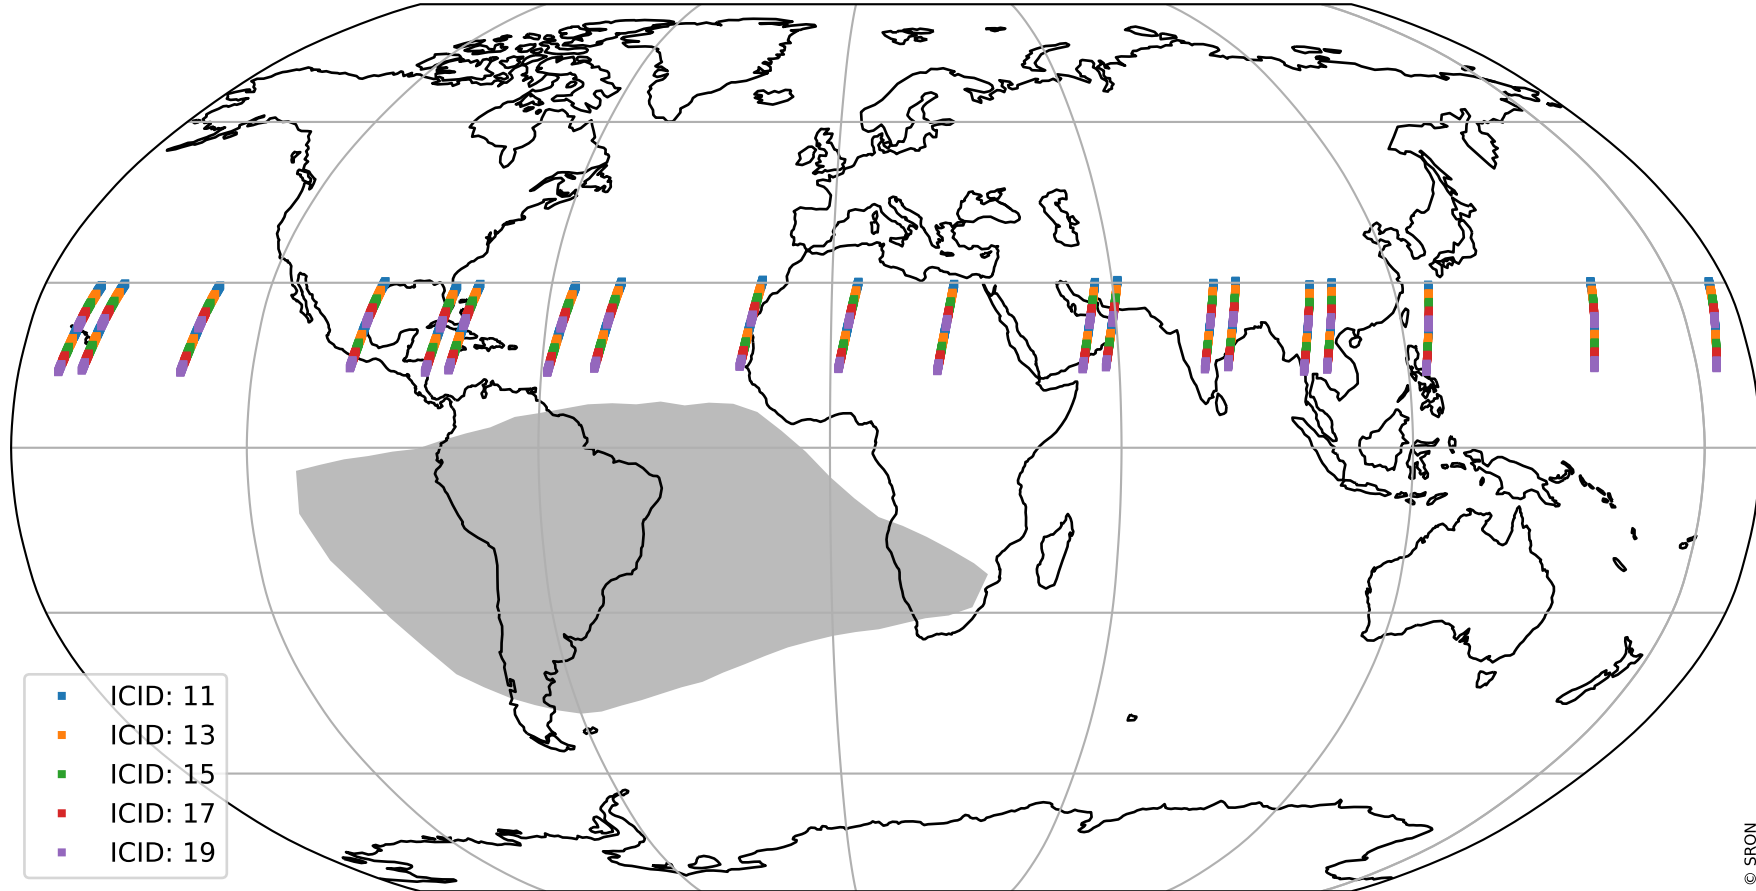

Tropomi SWIR offset (official)

orbits : 20 in [15742, 15787]
coverage : 2020-10-27 / 2020-10-30
median : 0.5259 V
spread : 0.035916 V
created : 2023-08-21T14:48:40

value detector map

Tropomi SWIR offset (official)

orbits : 20 in [15742, 15787]
coverage : 2020-10-27 / 2020-10-30
median : 27.827 μV
spread : 14.22 μV
created : 2023-08-21T14:48:40

Tropomi SWIR offset (official)

value compared with SWIR offset CKD

orbits : 20 in [15742, 15787]
coverage : 2020-10-27 / 2020-10-30
median : -0.11509 mV
spread : 0.38191 mV
created : 2023-08-21T14:48:41

Tropomi SWIR offset (official) ground-tracks of Sentinel-5P

orbits : 20 in [15742, 15787]
coverage : 2020-10-27 / 2020-10-30
created : 2023-08-21T14:48:41

Tropomi SWIR offset (official)

orbits : [2827, 15787]
coverage : 2018-04-30 / 2020-10-30
created : 2023-08-21T14:48:42

trend of detector median & temperatures