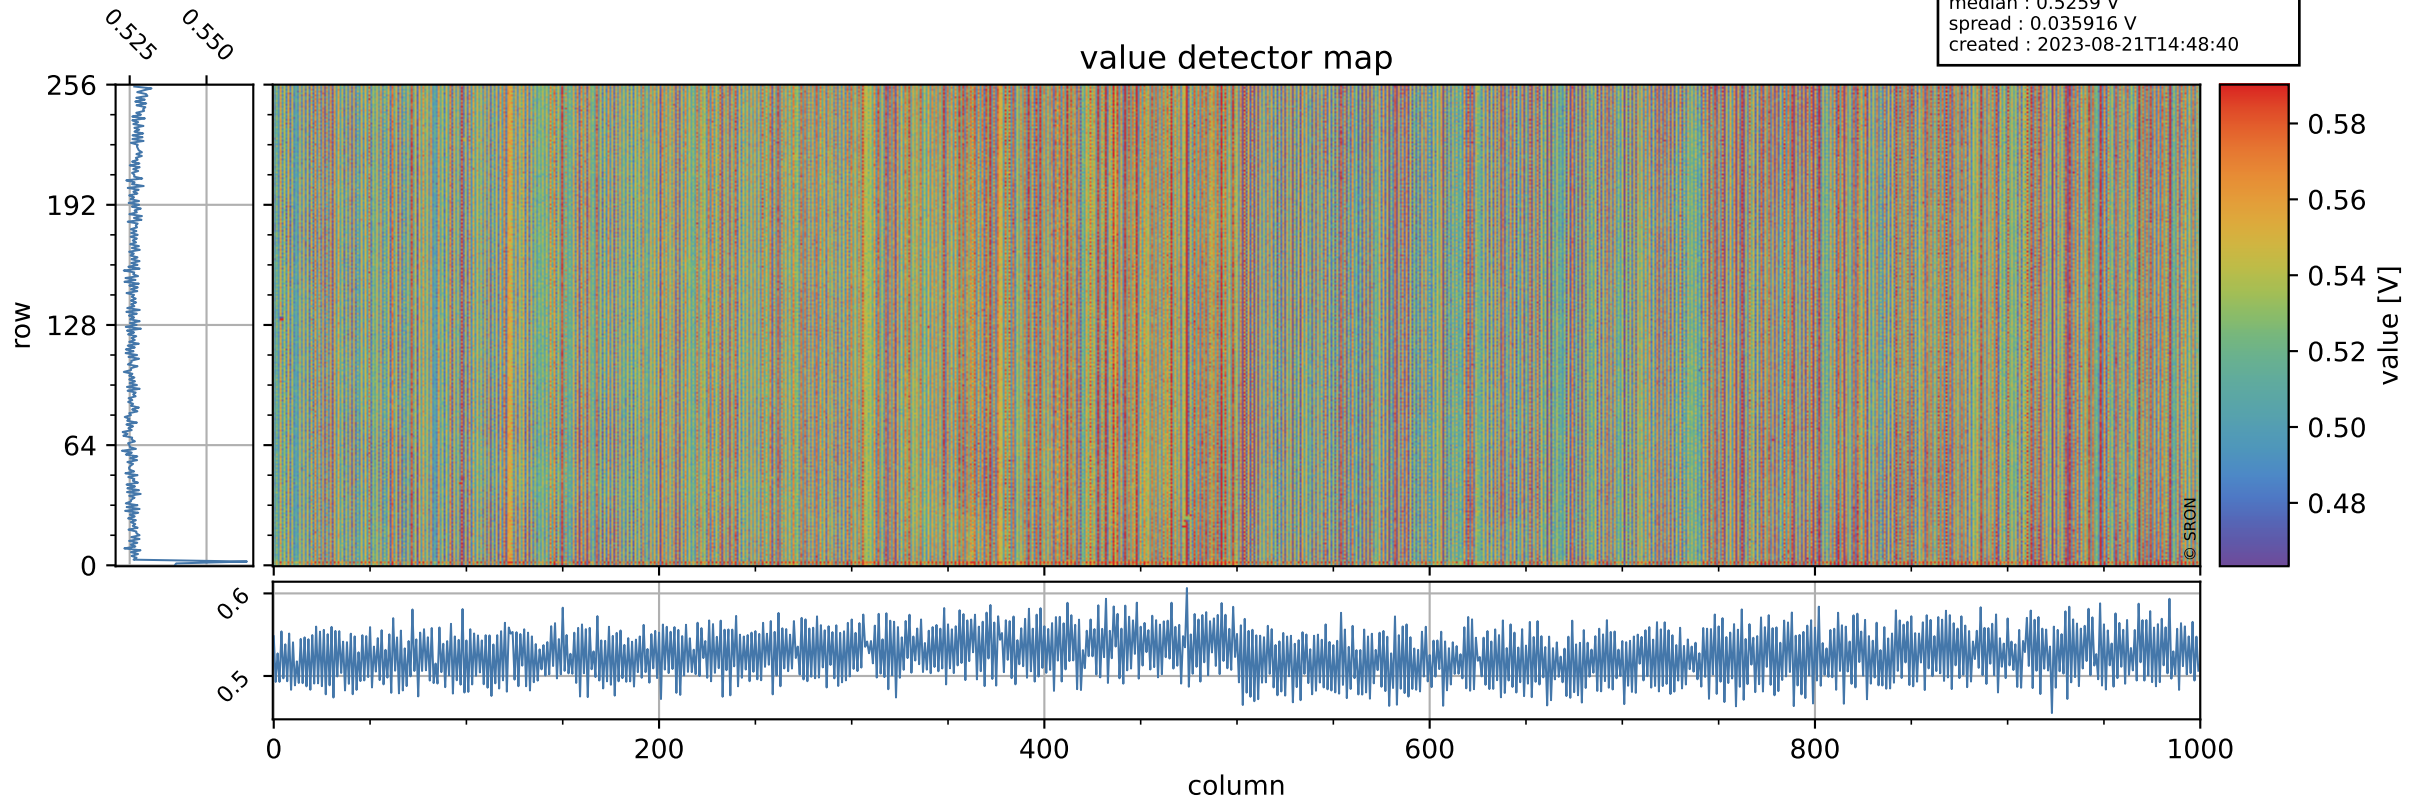

Tropomi SWIR offset (official)

orbits : 20 in [15742, 15787]
coverage : 2020-10-27 / 2020-10-30
median : 0.5259 V
spread : 0.035916 V
created : 2023-08-21T14:48:40

value detector map

Tropomi SWIR offset (official)

orbits : 20 in [15742, 15787]
coverage : 2020-10-27 / 2020-10-30
median : 27.827 μV
spread : 14.22 μV
created : 2023-08-21T14:48:40

Tropomi SWIR offset (official)

value compared with SWIR offset CKD

orbits : 20 in [15742, 15787]
coverage : 2020-10-27 / 2020-10-30
median : -0.11509 mV
spread : 0.38191 mV
created : 2023-08-21T14:48:41

Tropomi SWIR offset (official) ground-tracks of Sentinel-5P

orbits : 20 in [15742, 15787]
coverage : 2020-10-27 / 2020-10-30
created : 2023-08-21T14:48:41

Tropomi SWIR offset (official)

orbits : [2827, 15787]
coverage : 2018-04-30 / 2020-10-30
created : 2023-08-21T14:48:42

trend of detector median & temperatures