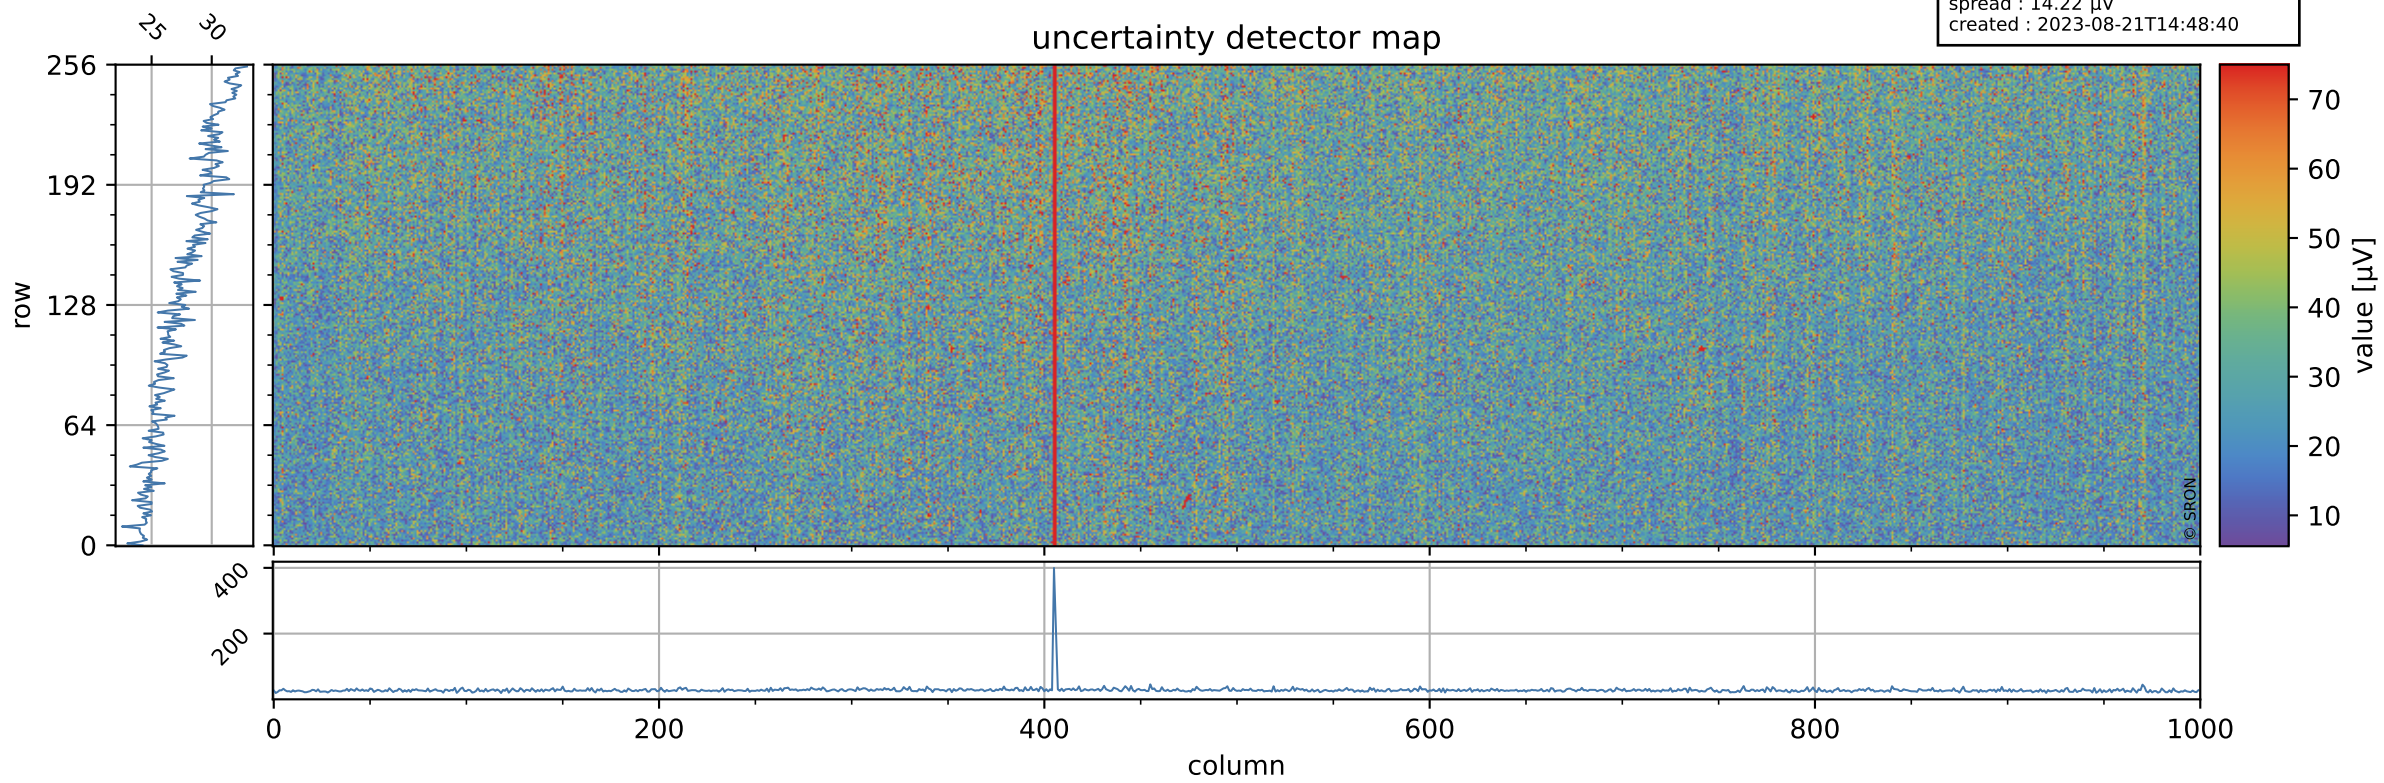

Tropomi SWIR offset (official)

orbits : 20 in [15742, 15787]
coverage : 2020-10-27 / 2020-10-30
median : 0.5259 V
spread : 0.035916 V
created : 2023-08-21T14:48:40

value detector map

Tropomi SWIR offset (official)

orbits : 20 in [15742, 15787]
coverage : 2020-10-27 / 2020-10-30
median : 27.827 μV
spread : 14.22 μV
created : 2023-08-21T14:48:40

Tropomi SWIR offset (official)

value compared with SWIR offset CKD

orbits : 20 in [15742, 15787]
coverage : 2020-10-27 / 2020-10-30
median : -0.11509 mV
spread : 0.38191 mV
created : 2023-08-21T14:48:41

Tropomi SWIR offset (official) ground-tracks of Sentinel-5P

orbits : 20 in [15742, 15787]
coverage : 2020-10-27 / 2020-10-30
created : 2023-08-21T14:48:41

Tropomi SWIR offset (official)

orbits : [2827, 15787]
coverage : 2018-04-30 / 2020-10-30
created : 2023-08-21T14:48:42

trend of detector median & temperatures