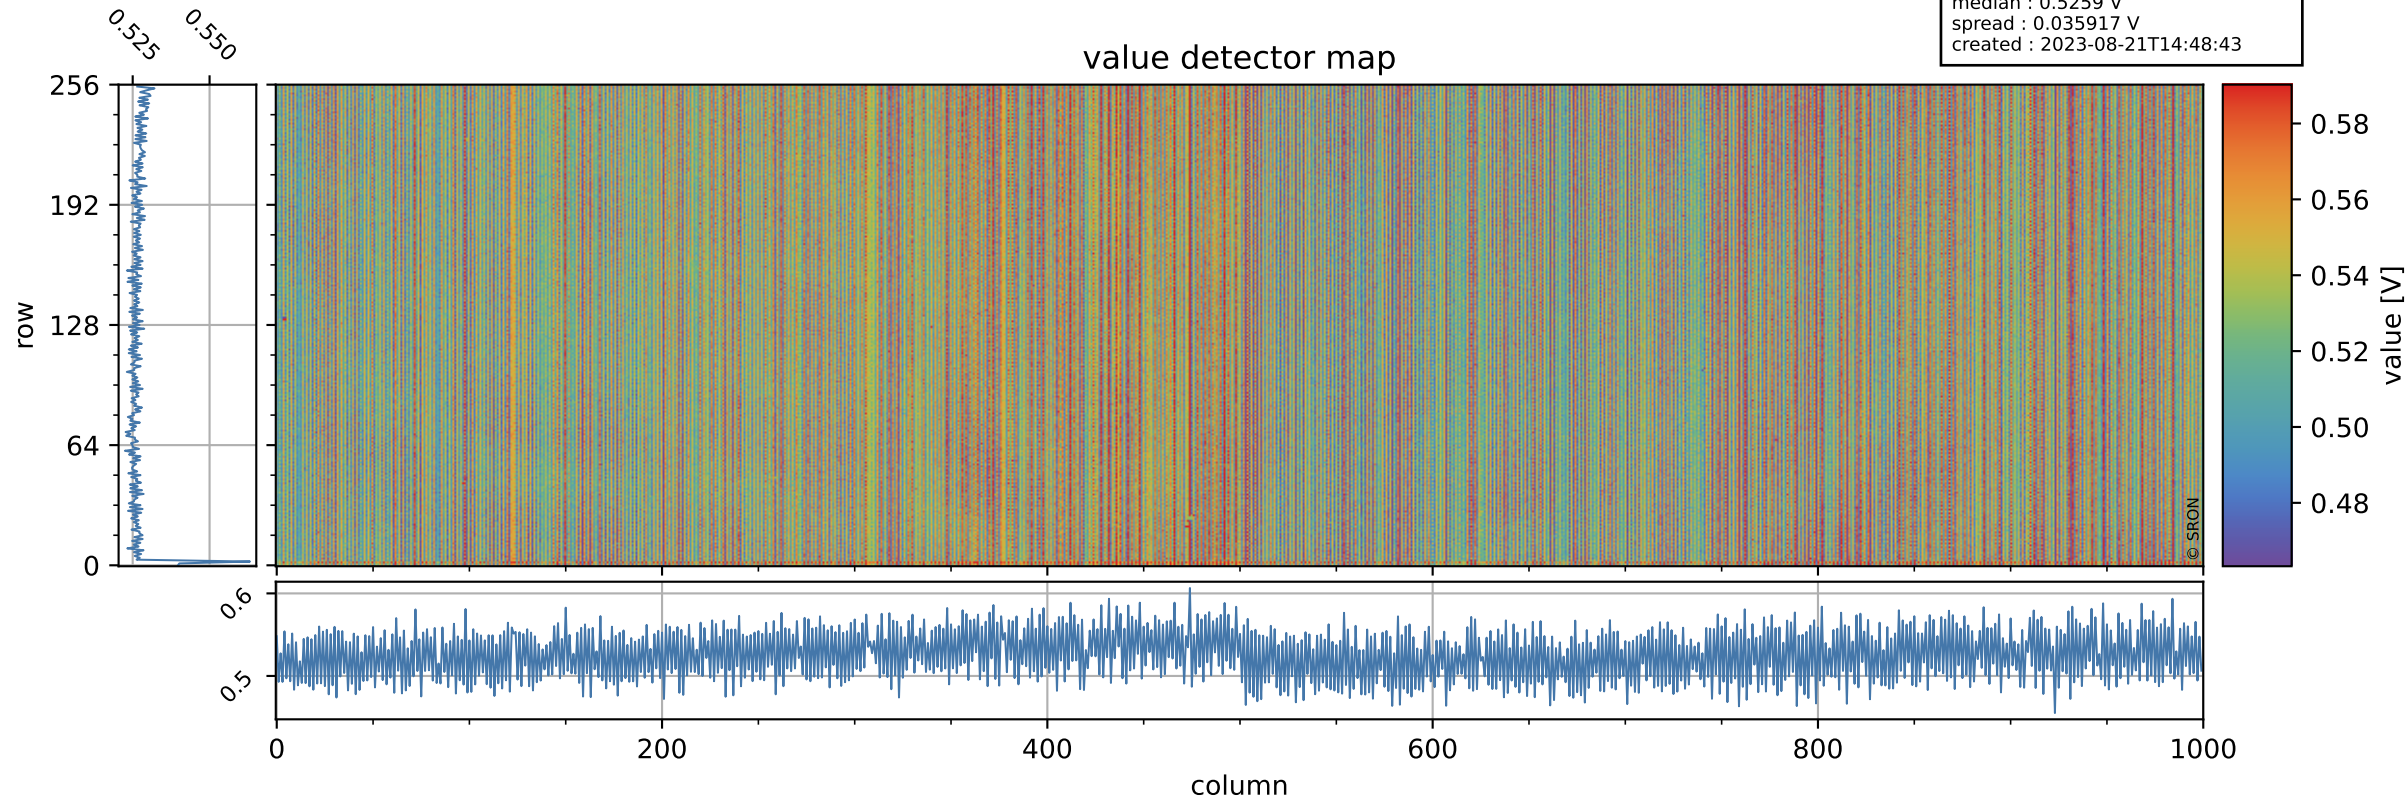

Tropomi SWIR offset (official)

orbits : 19 in [15757, 15802]
coverage : 2020-10-28 / 2020-10-31
median : 0.5259 V
spread : 0.035917 V
created : 2023-08-21T14:48:43

value detector map

Tropomi SWIR offset (official)

orbits : 19 in [15757, 15802]
coverage : 2020-10-28 / 2020-10-31
median : 28.12 μV
spread : 14.289 μV
created : 2023-08-21T14:48:43

Tropomi SWIR offset (official)

orbits : 19 in [15757, 15802]
coverage : 2020-10-28 / 2020-10-31
median : -0.11351 mV
spread : 0.38372 mV
created : 2023-08-21T14:48:44

value compared with SWIR offset CKD

Tropomi SWIR offset (official) ground-tracks of Sentinel-5P

orbits : 19 in [15757, 15802]
coverage : 2020-10-28 / 2020-10-31
created : 2023-08-21T14:48:44

Tropomi SWIR offset (official)

orbits : [2827, 15802]
coverage : 2018-04-30 / 2020-10-31
created : 2023-08-21T14:48:45

trend of detector median & temperatures