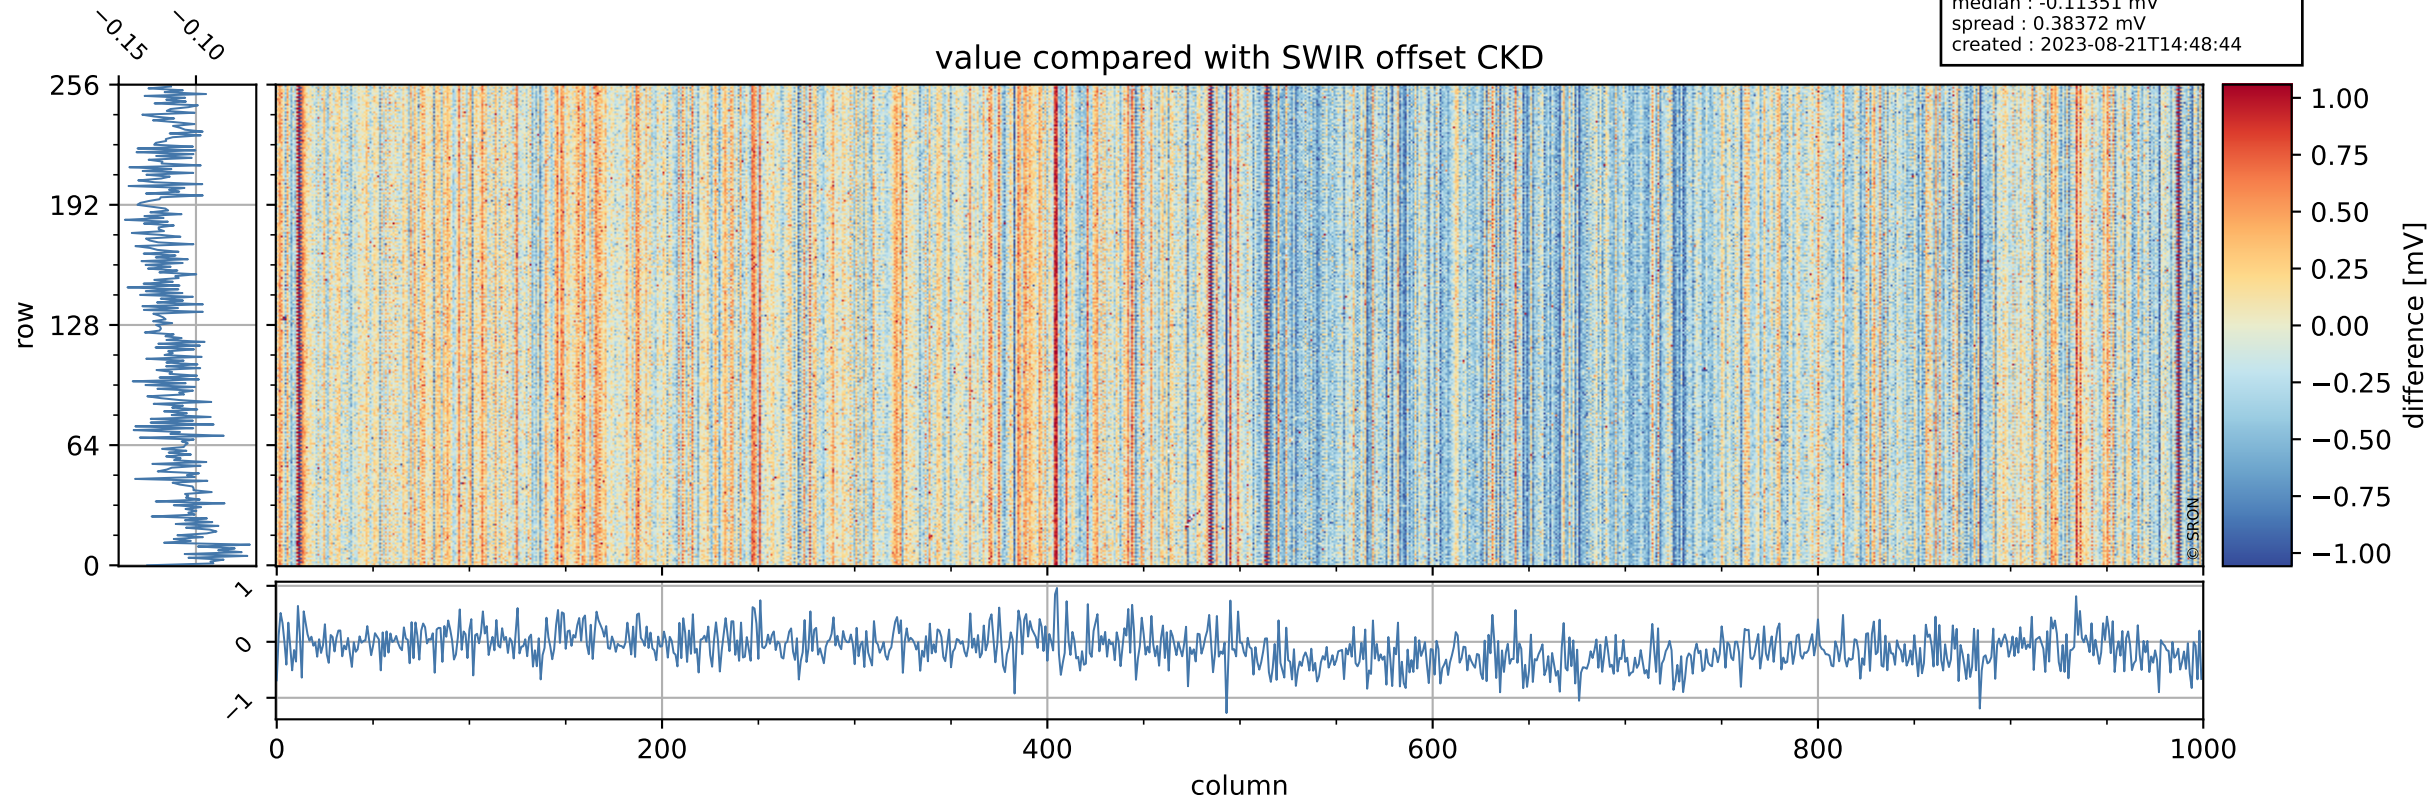

Tropomi SWIR offset (official)

orbits : 19 in [15757, 15802]
coverage : 2020-10-28 / 2020-10-31
median : 0.5259 V
spread : 0.035917 V
created : 2023-08-21T14:48:43

value detector map

Tropomi SWIR offset (official)

orbits : 19 in [15757, 15802]
coverage : 2020-10-28 / 2020-10-31
median : 28.12 μV
spread : 14.289 μV
created : 2023-08-21T14:48:43

Tropomi SWIR offset (official)

orbits : 19 in [15757, 15802]
coverage : 2020-10-28 / 2020-10-31
median : -0.11351 mV
spread : 0.38372 mV
created : 2023-08-21T14:48:44

value compared with SWIR offset CKD

Tropomi SWIR offset (official) ground-tracks of Sentinel-5P

orbits : 19 in [15757, 15802]
coverage : 2020-10-28 / 2020-10-31
created : 2023-08-21T14:48:44

Tropomi SWIR offset (official)

orbits : [2827, 15802]
coverage : 2018-04-30 / 2020-10-31
created : 2023-08-21T14:48:45

trend of detector median & temperatures