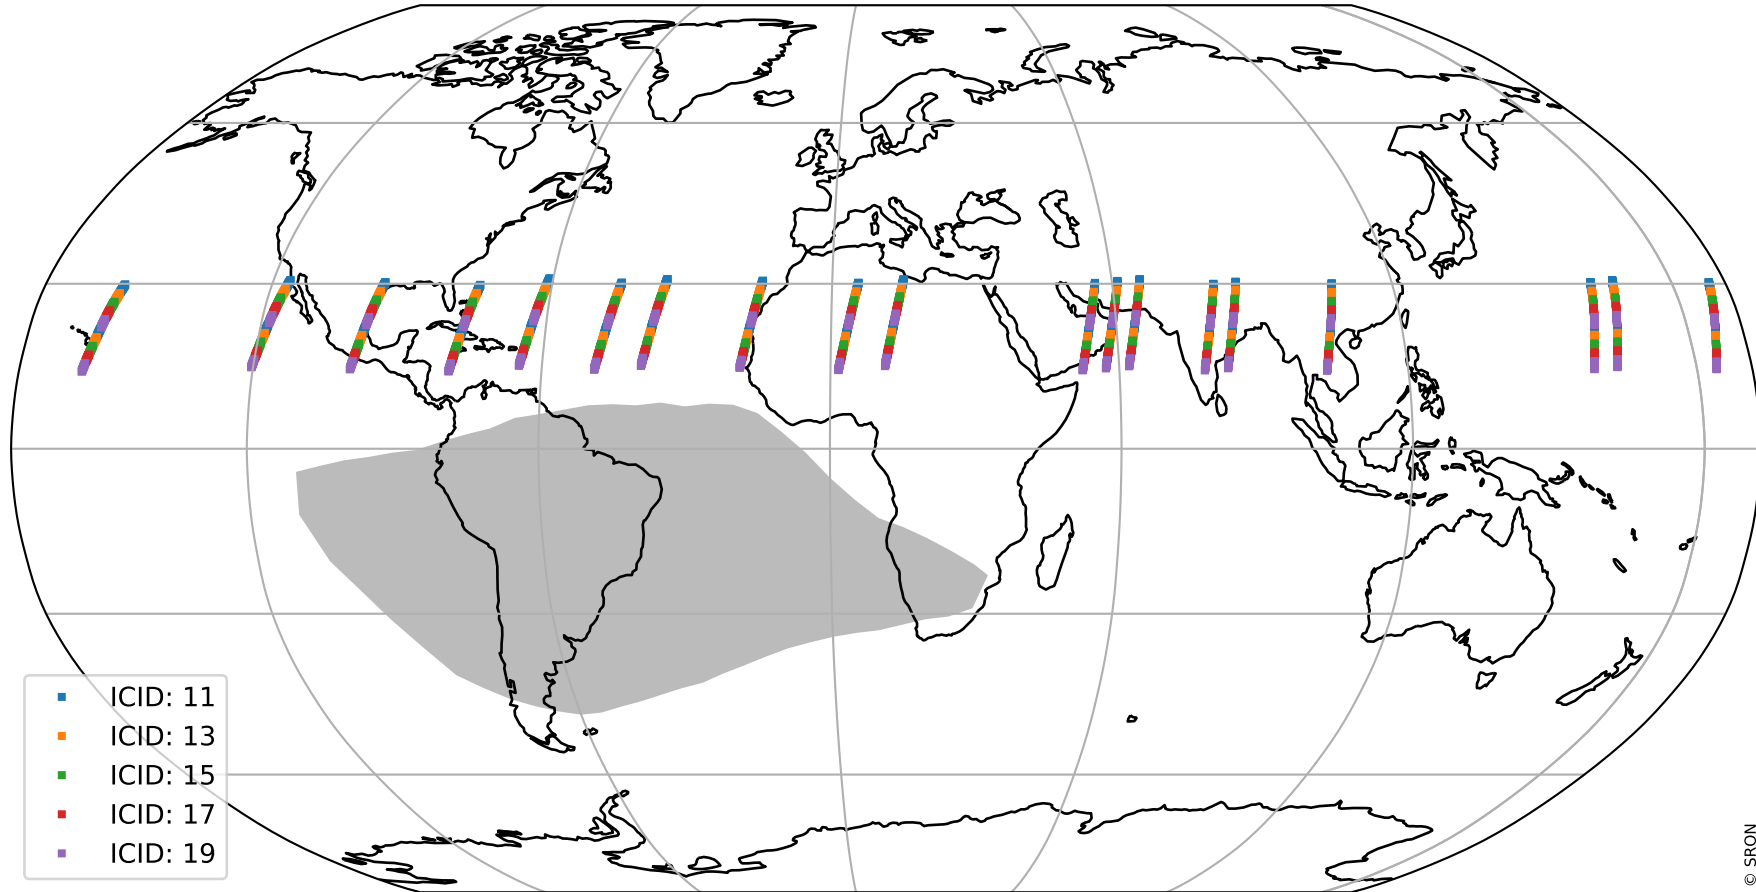

Tropomi SWIR offset (official)

orbits : 19 in [15757, 15802]
coverage : 2020-10-28 / 2020-10-31
median : 0.5259 V
spread : 0.035917 V
created : 2023-08-21T14:48:43

value detector map

Tropomi SWIR offset (official)

orbits : 19 in [15757, 15802]
coverage : 2020-10-28 / 2020-10-31
median : 28.12 μV
spread : 14.289 μV
created : 2023-08-21T14:48:43

Tropomi SWIR offset (official)

orbits : 19 in [15757, 15802]
coverage : 2020-10-28 / 2020-10-31
median : -0.11351 mV
spread : 0.38372 mV
created : 2023-08-21T14:48:44

value compared with SWIR offset CKD

Tropomi SWIR offset (official) ground-tracks of Sentinel-5P

orbits : 19 in [15757, 15802]
coverage : 2020-10-28 / 2020-10-31
created : 2023-08-21T14:48:44

Tropomi SWIR offset (official)

orbits : [2827, 15802]
coverage : 2018-04-30 / 2020-10-31
created : 2023-08-21T14:48:45

trend of detector median & temperatures