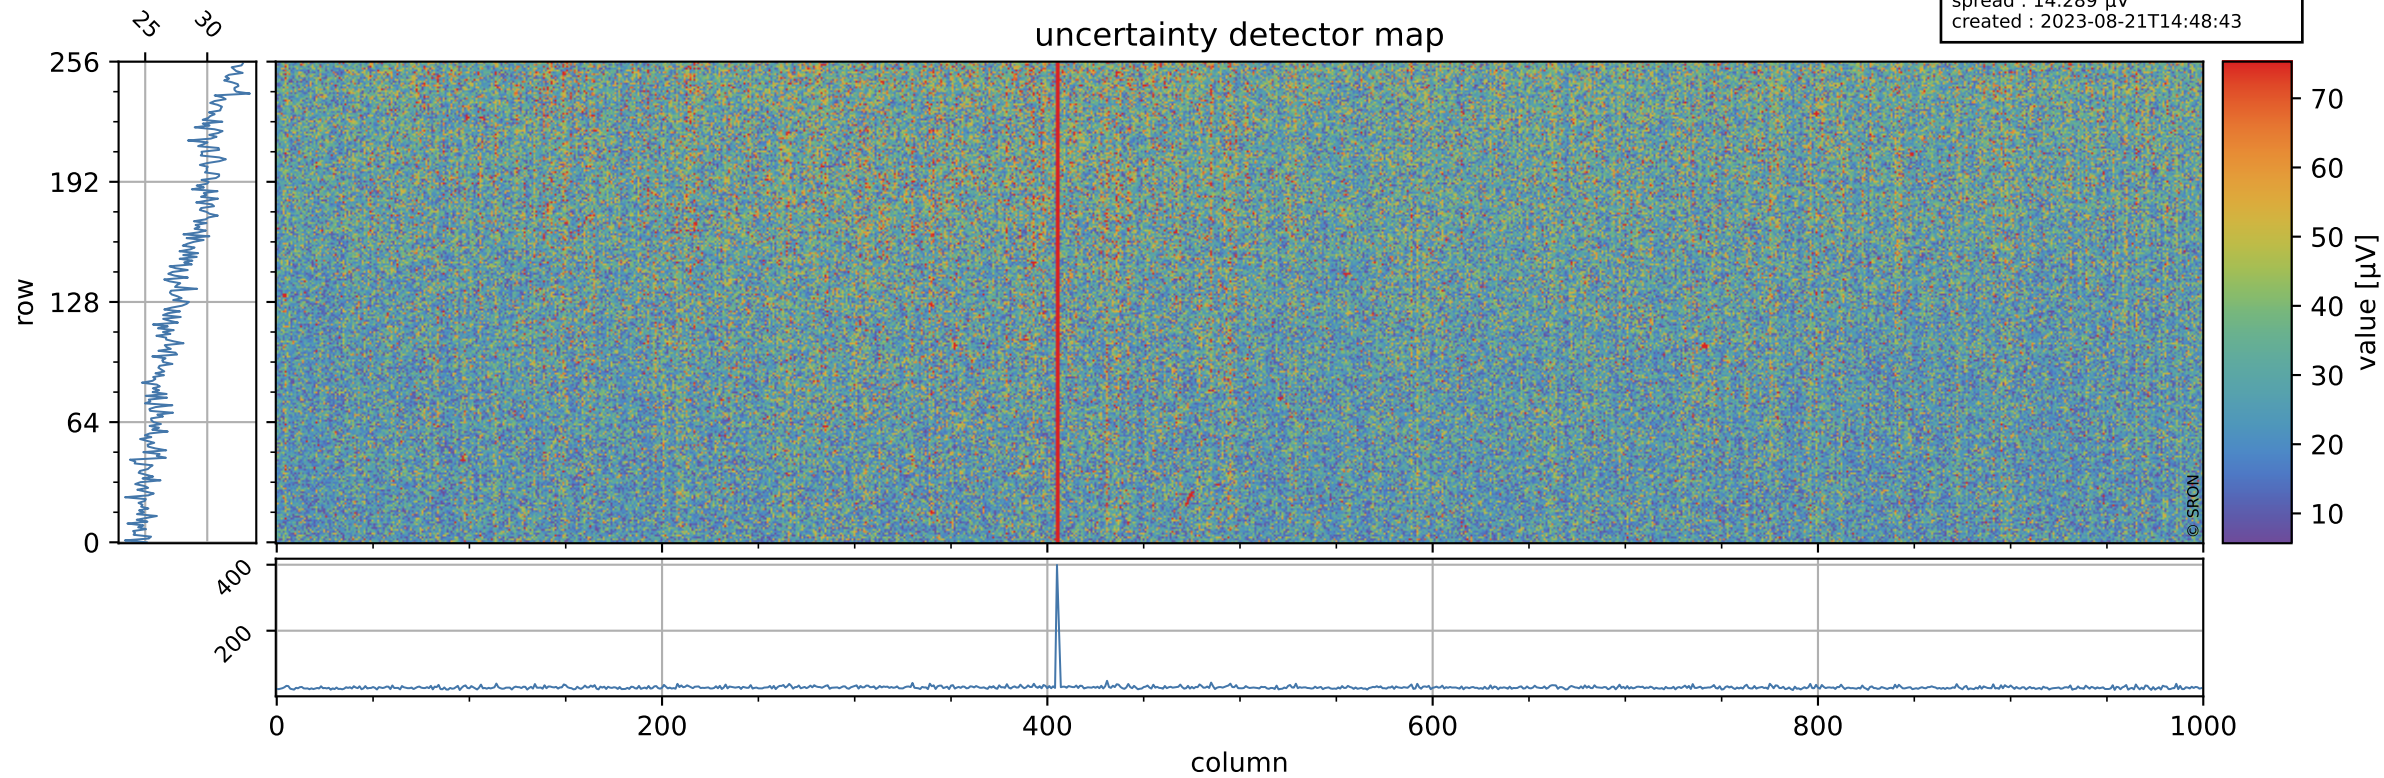

Tropomi SWIR offset (official)

orbits : 19 in [15757, 15802]
coverage : 2020-10-28 / 2020-10-31
median : 0.5259 V
spread : 0.035917 V
created : 2023-08-21T14:48:43

value detector map

Tropomi SWIR offset (official)

orbits : 19 in [15757, 15802]
coverage : 2020-10-28 / 2020-10-31
median : 28.12 μV
spread : 14.289 μV
created : 2023-08-21T14:48:43

Tropomi SWIR offset (official)

orbits : 19 in [15757, 15802]
coverage : 2020-10-28 / 2020-10-31
median : -0.11351 mV
spread : 0.38372 mV
created : 2023-08-21T14:48:44

value compared with SWIR offset CKD

Tropomi SWIR offset (official) ground-tracks of Sentinel-5P

orbits : 19 in [15757, 15802]
coverage : 2020-10-28 / 2020-10-31
created : 2023-08-21T14:48:44

Tropomi SWIR offset (official)

orbits : [2827, 15802]
coverage : 2018-04-30 / 2020-10-31
created : 2023-08-21T14:48:45

trend of detector median & temperatures