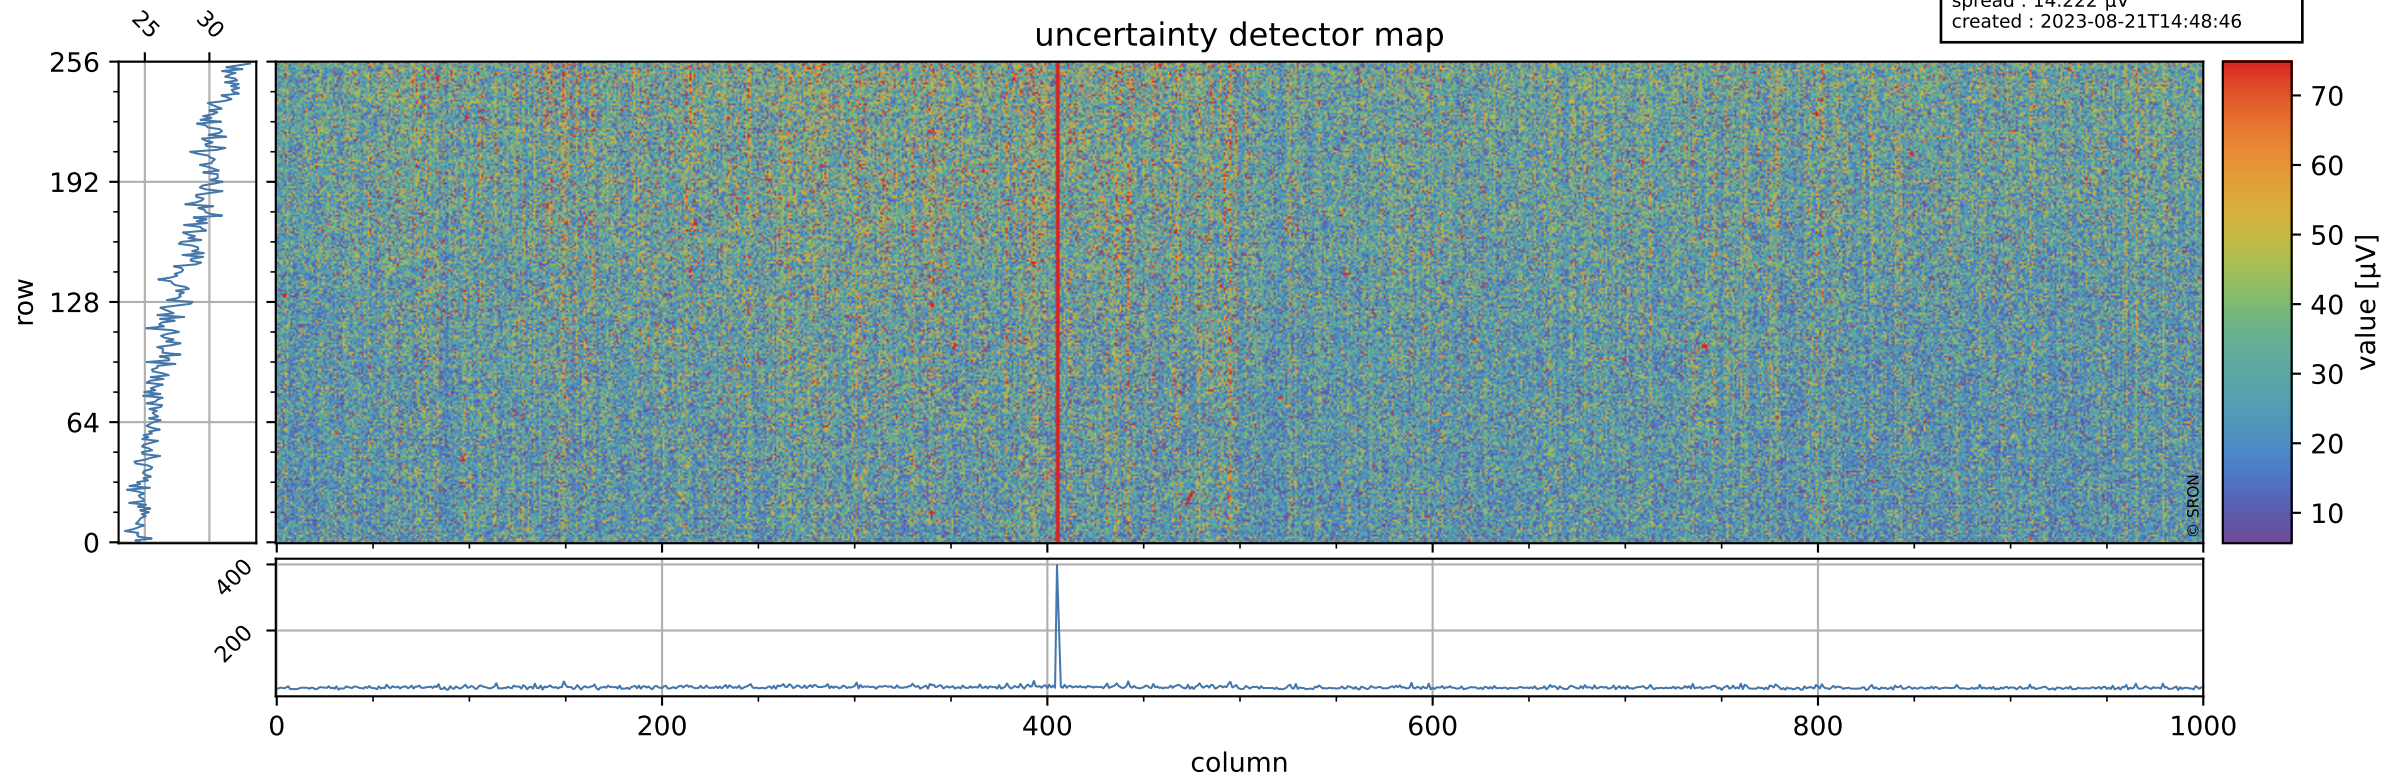

Tropomi SWIR offset (official)

orbits : 19 in [15772, 15817]
coverage : 2020-10-29 / 2020-11-01
median : 0.52591 V
spread : 0.035915 V
created : 2023-08-21T14:48:46

value detector map

Tropomi SWIR offset (official)

orbits : 19 in [15772, 15817]
coverage : 2020-10-29 / 2020-11-01
median : 28 μV
spread : 14.222 μV
created : 2023-08-21T14:48:46

Tropomi SWIR offset (official)

orbits : 19 in [15772, 15817]
coverage : 2020-10-29 / 2020-11-01
median : -0.11088 mV
spread : 0.38465 mV
created : 2023-08-21T14:48:47

value compared with SWIR offset CKD

Tropomi SWIR offset (official) ground-tracks of Sentinel-5P

orbits : 19 in [15772, 15817]
coverage : 2020-10-29 / 2020-11-01
created : 2023-08-21T14:48:47

Tropomi SWIR offset (official)

orbits : [2827, 15817]
coverage : 2018-04-30 / 2020-11-01
created : 2023-08-21T14:48:48

trend of detector median & temperatures