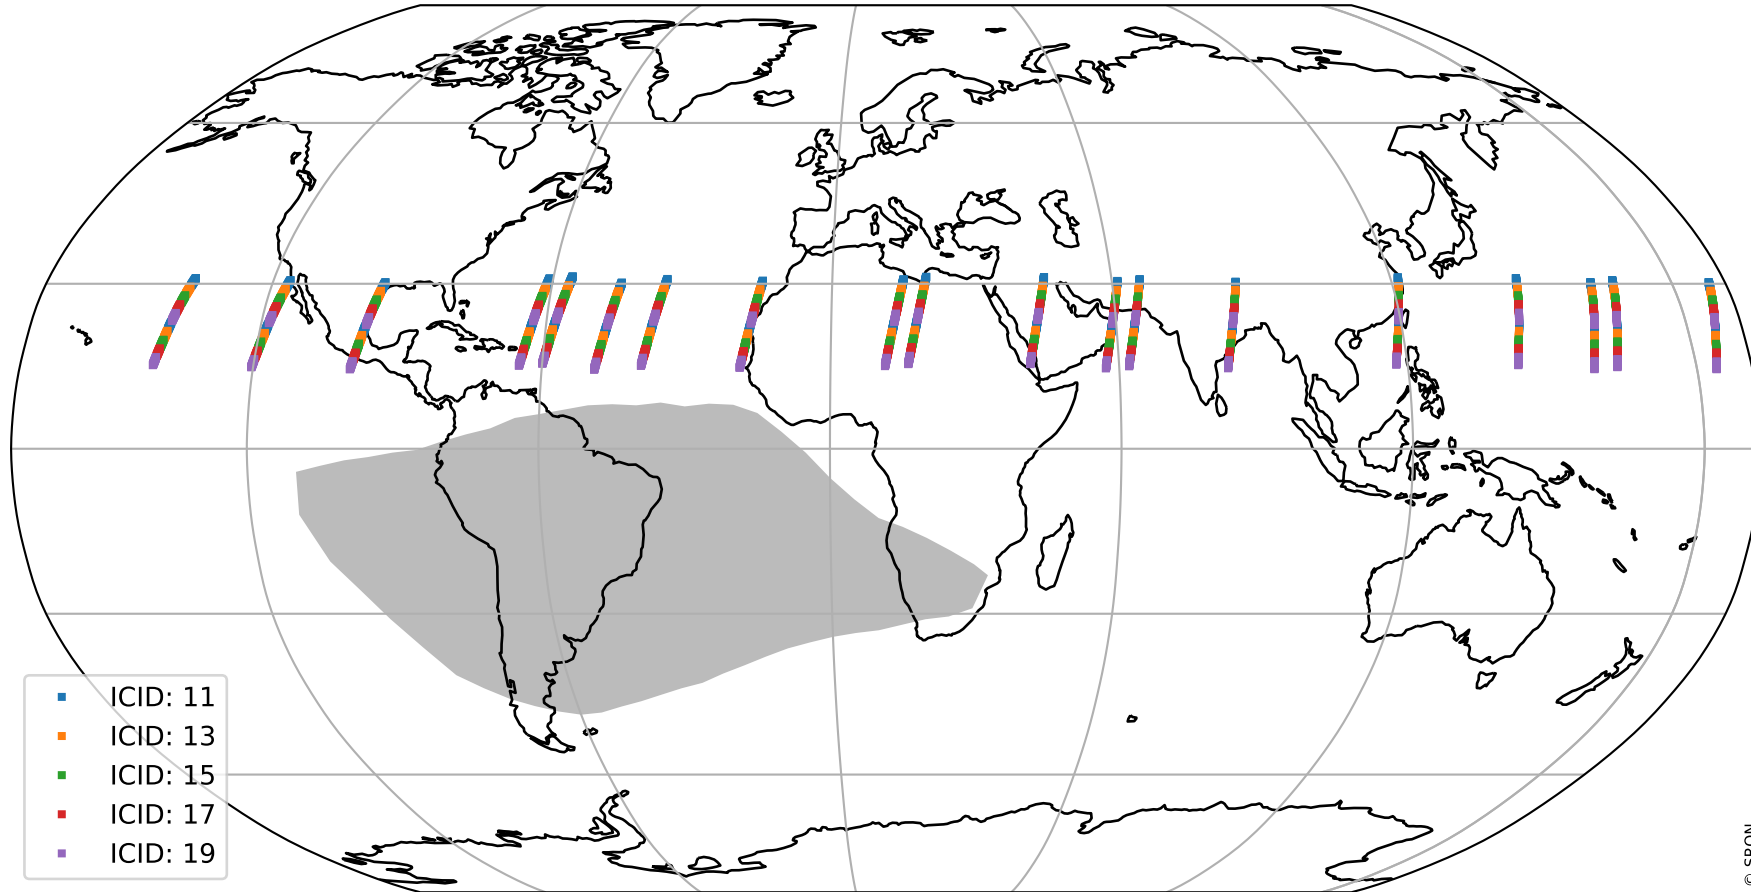

Tropomi SWIR offset (official)

orbits : 19 in [15772, 15817]
coverage : 2020-10-29 / 2020-11-01
median : 0.52591 V
spread : 0.035915 V
created : 2023-08-21T14:48:46

value detector map

Tropomi SWIR offset (official)

orbits : 19 in [15772, 15817]
coverage : 2020-10-29 / 2020-11-01
median : 28 μV
spread : 14.222 μV
created : 2023-08-21T14:48:46

Tropomi SWIR offset (official)

orbits : 19 in [15772, 15817]
coverage : 2020-10-29 / 2020-11-01
median : -0.11088 mV
spread : 0.38465 mV
created : 2023-08-21T14:48:47

value compared with SWIR offset CKD

Tropomi SWIR offset (official) ground-tracks of Sentinel-5P

orbits : 19 in [15772, 15817]
coverage : 2020-10-29 / 2020-11-01
created : 2023-08-21T14:48:47

Tropomi SWIR offset (official)

orbits : [2827, 15817]
coverage : 2018-04-30 / 2020-11-01
created : 2023-08-21T14:48:48

trend of detector median & temperatures