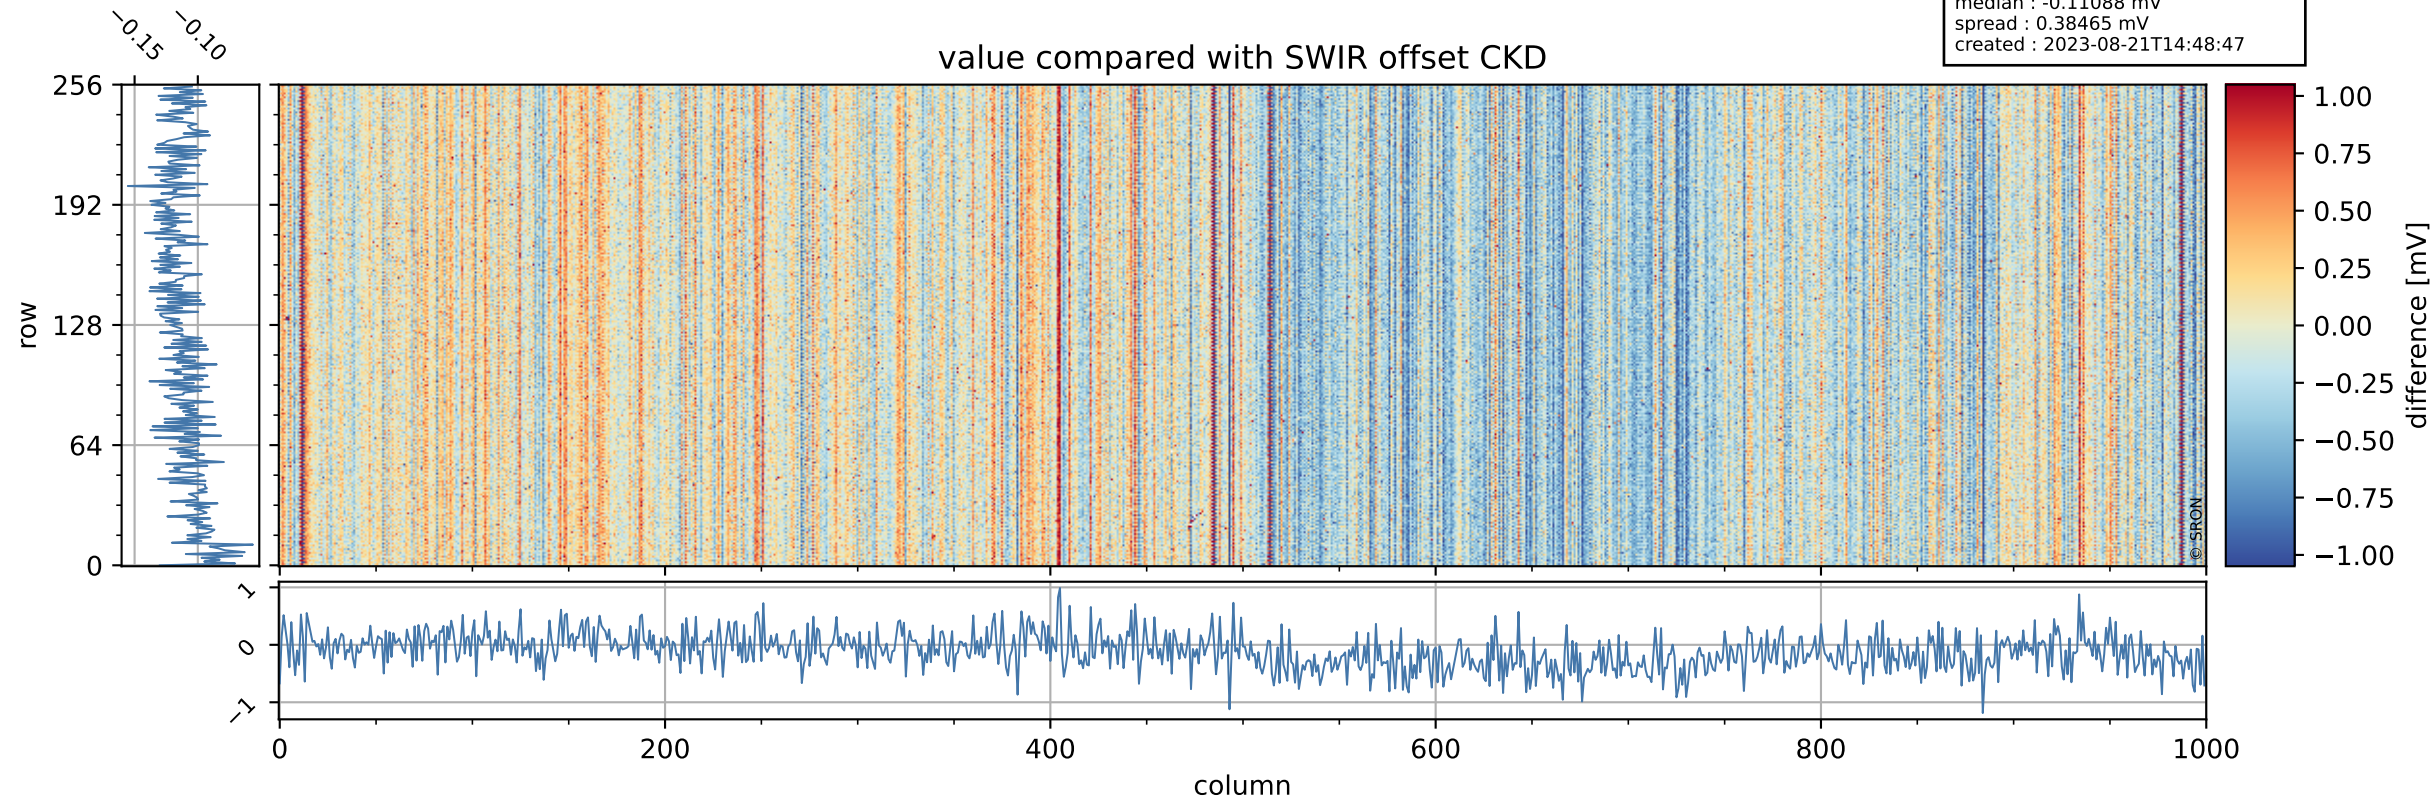

Tropomi SWIR offset (official)

orbits : 19 in [15772, 15817]
coverage : 2020-10-29 / 2020-11-01
median : 0.52591 V
spread : 0.035915 V
created : 2023-08-21T14:48:46

value detector map

Tropomi SWIR offset (official)

orbits : 19 in [15772, 15817]
coverage : 2020-10-29 / 2020-11-01
median : 28 μV
spread : 14.222 μV
created : 2023-08-21T14:48:46

Tropomi SWIR offset (official)

orbits : 19 in [15772, 15817]
coverage : 2020-10-29 / 2020-11-01
median : -0.11088 mV
spread : 0.38465 mV
created : 2023-08-21T14:48:47

value compared with SWIR offset CKD

Tropomi SWIR offset (official) ground-tracks of Sentinel-5P

orbits : 19 in [15772, 15817]
coverage : 2020-10-29 / 2020-11-01
created : 2023-08-21T14:48:47

Tropomi SWIR offset (official)

orbits : [2827, 15817]
coverage : 2018-04-30 / 2020-11-01
created : 2023-08-21T14:48:48

trend of detector median & temperatures