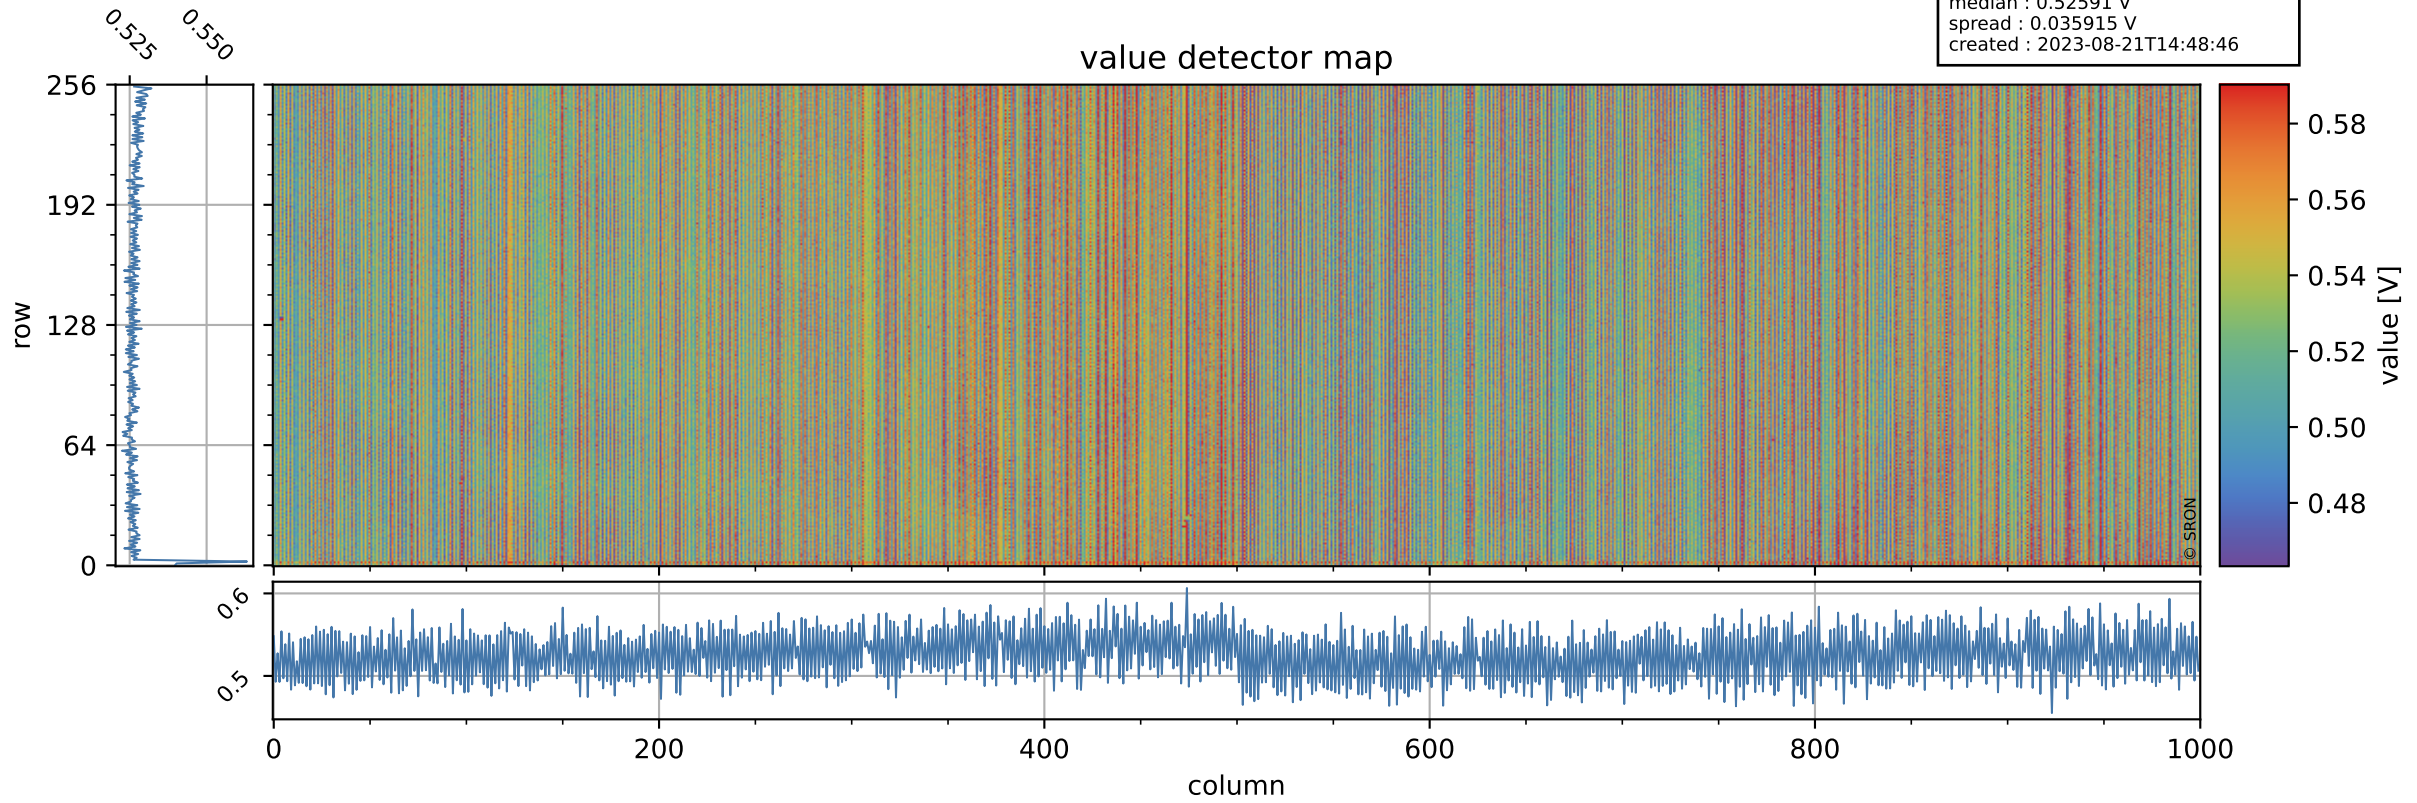

Tropomi SWIR offset (official)

orbits : 19 in [15772, 15817]
coverage : 2020-10-29 / 2020-11-01
median : 0.52591 V
spread : 0.035915 V
created : 2023-08-21T14:48:46

value detector map

Tropomi SWIR offset (official)

orbits : 19 in [15772, 15817]
coverage : 2020-10-29 / 2020-11-01
median : 28 μV
spread : 14.222 μV
created : 2023-08-21T14:48:46

Tropomi SWIR offset (official)

orbits : 19 in [15772, 15817]
coverage : 2020-10-29 / 2020-11-01
median : -0.11088 mV
spread : 0.38465 mV
created : 2023-08-21T14:48:47

value compared with SWIR offset CKD

Tropomi SWIR offset (official) ground-tracks of Sentinel-5P

orbits : 19 in [15772, 15817]
coverage : 2020-10-29 / 2020-11-01
created : 2023-08-21T14:48:47

Tropomi SWIR offset (official)

orbits : [2827, 15817]
coverage : 2018-04-30 / 2020-11-01
created : 2023-08-21T14:48:48

trend of detector median & temperatures