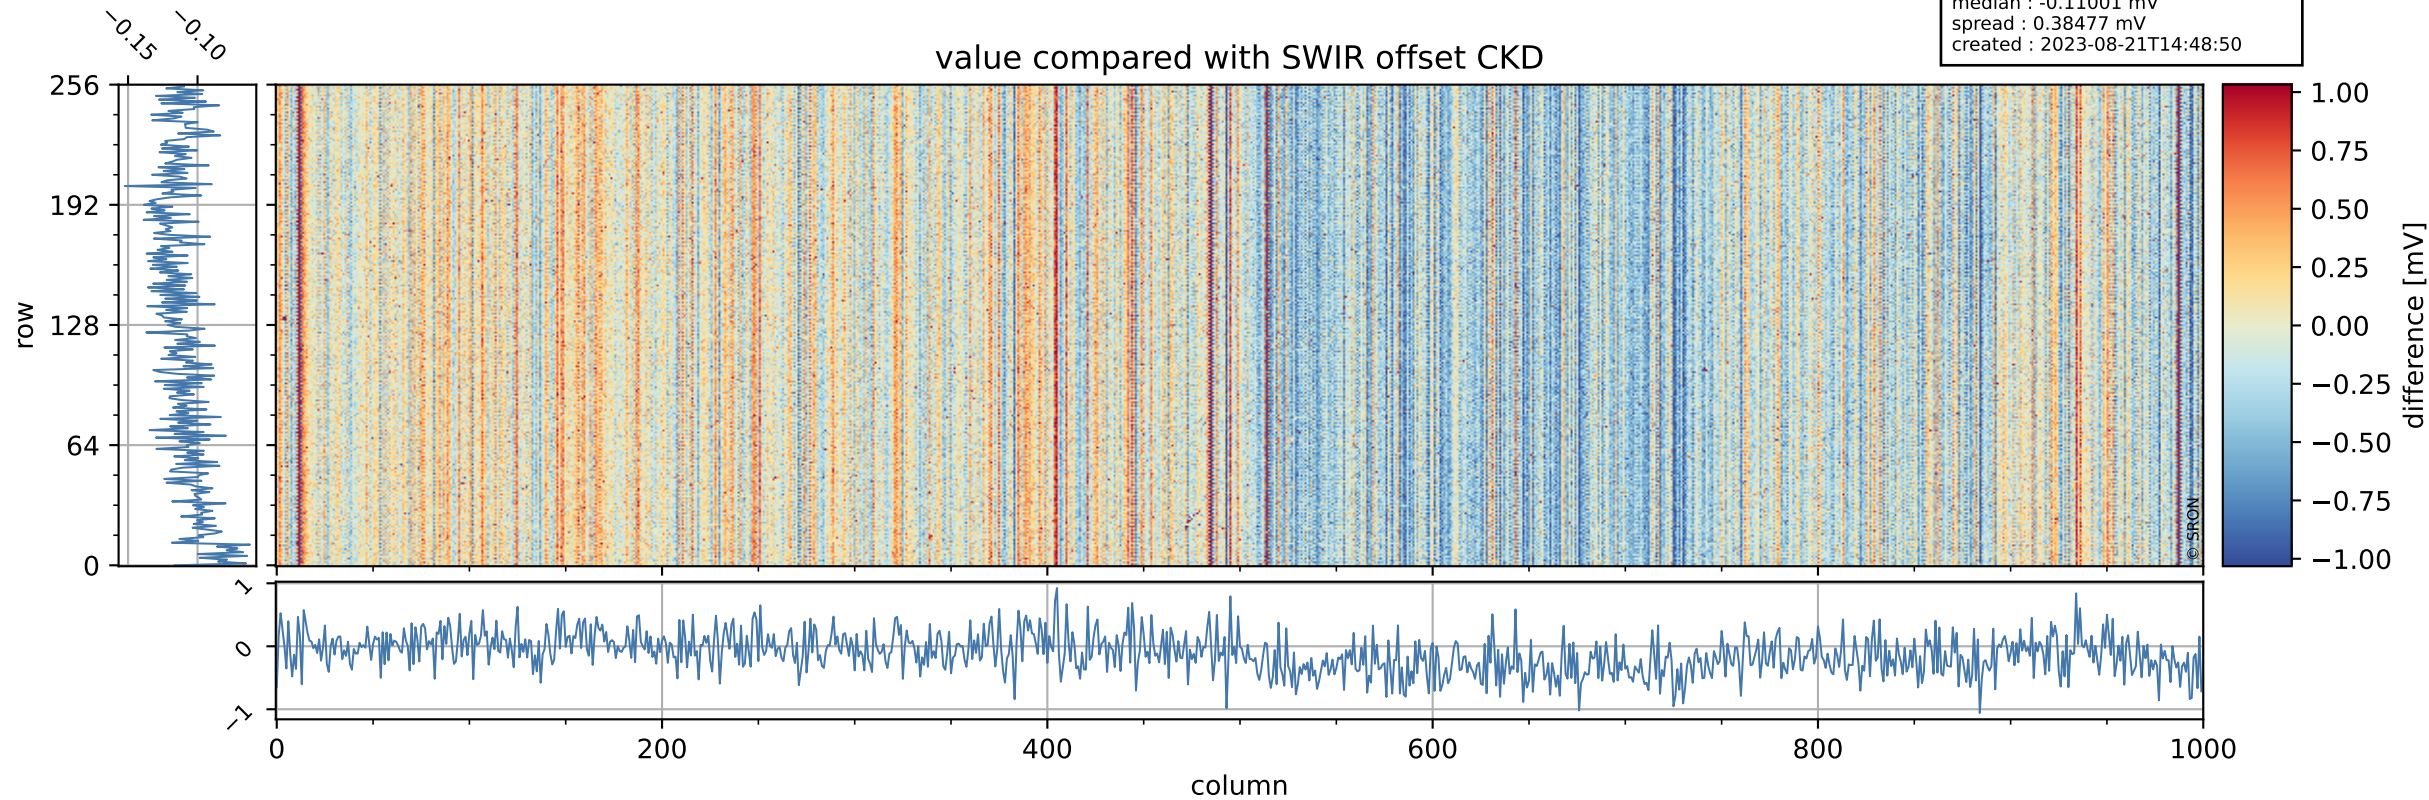

Tropomi SWIR offset (official)

orbits : 18 in [15787, 15832]
coverage : 2020-10-30 / 2020-11-02
median : 0.52591 V
spread : 0.035913 V
created : 2023-08-21T14:48:49

value detector map

Tropomi SWIR offset (official)

orbits : 18 in [15787, 15832]
coverage : 2020-10-30 / 2020-11-02
median : 28.417 μV
spread : 14.425 μV
created : 2023-08-21T14:48:49

Tropomi SWIR offset (official)

orbits : 18 in [15787, 15832]
coverage : 2020-10-30 / 2020-11-02
median : -0.11001 mV
spread : 0.38477 mV
created : 2023-08-21T14:48:50

value compared with SWIR offset CKD

Tropomi SWIR offset (official) ground-tracks of Sentinel-5P

orbits : 18 in [15787, 15832]
coverage : 2020-10-30 / 2020-11-02
created : 2023-08-21T14:48:50

Tropomi SWIR offset (official)

orbits : [2827, 15832]
coverage : 2018-04-30 / 2020-11-02
created : 2023-08-21T14:48:51

trend of detector median & temperatures