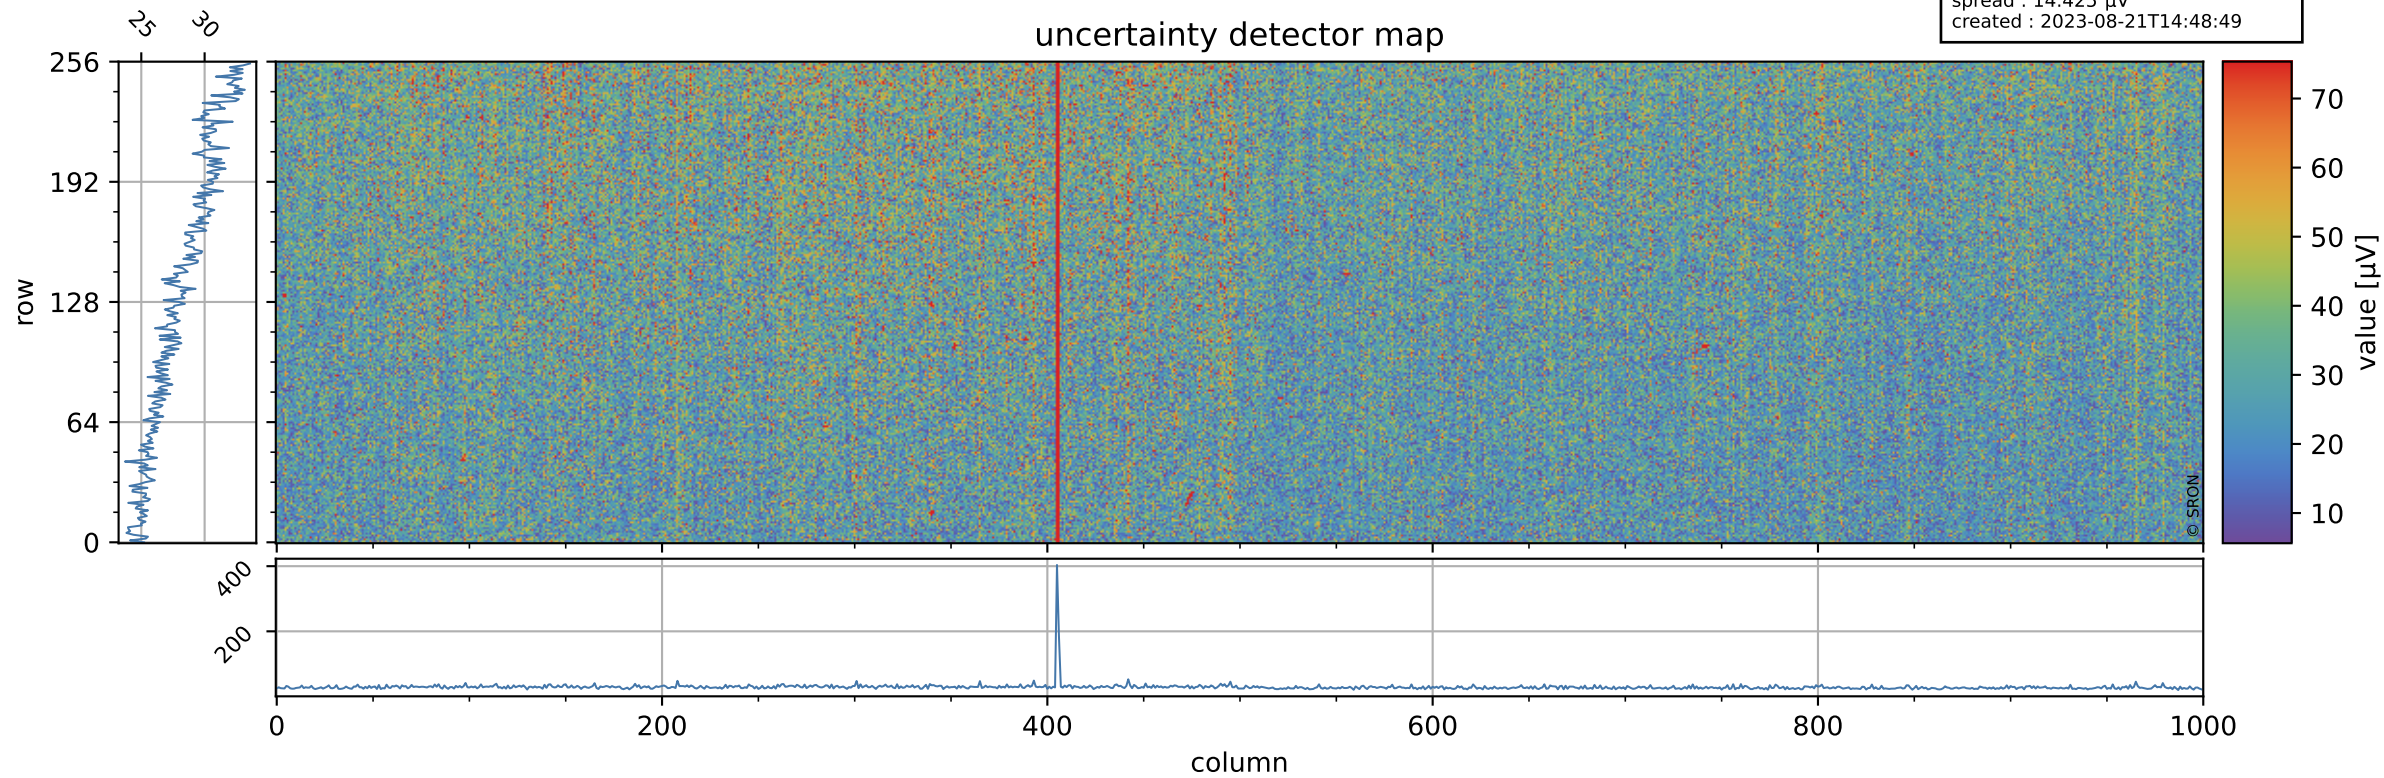

Tropomi SWIR offset (official)

orbits : 18 in [15787, 15832]
coverage : 2020-10-30 / 2020-11-02
median : 0.52591 V
spread : 0.035913 V
created : 2023-08-21T14:48:49

value detector map

Tropomi SWIR offset (official)

orbits : 18 in [15787, 15832]
coverage : 2020-10-30 / 2020-11-02
median : 28.417 μV
spread : 14.425 μV
created : 2023-08-21T14:48:49

Tropomi SWIR offset (official)

orbits : 18 in [15787, 15832]
coverage : 2020-10-30 / 2020-11-02
median : -0.11001 mV
spread : 0.38477 mV
created : 2023-08-21T14:48:50

value compared with SWIR offset CKD

Tropomi SWIR offset (official) ground-tracks of Sentinel-5P

orbits : 18 in [15787, 15832]
coverage : 2020-10-30 / 2020-11-02
created : 2023-08-21T14:48:50

Tropomi SWIR offset (official)

orbits : [2827, 15832]
coverage : 2018-04-30 / 2020-11-02
created : 2023-08-21T14:48:51

trend of detector median & temperatures