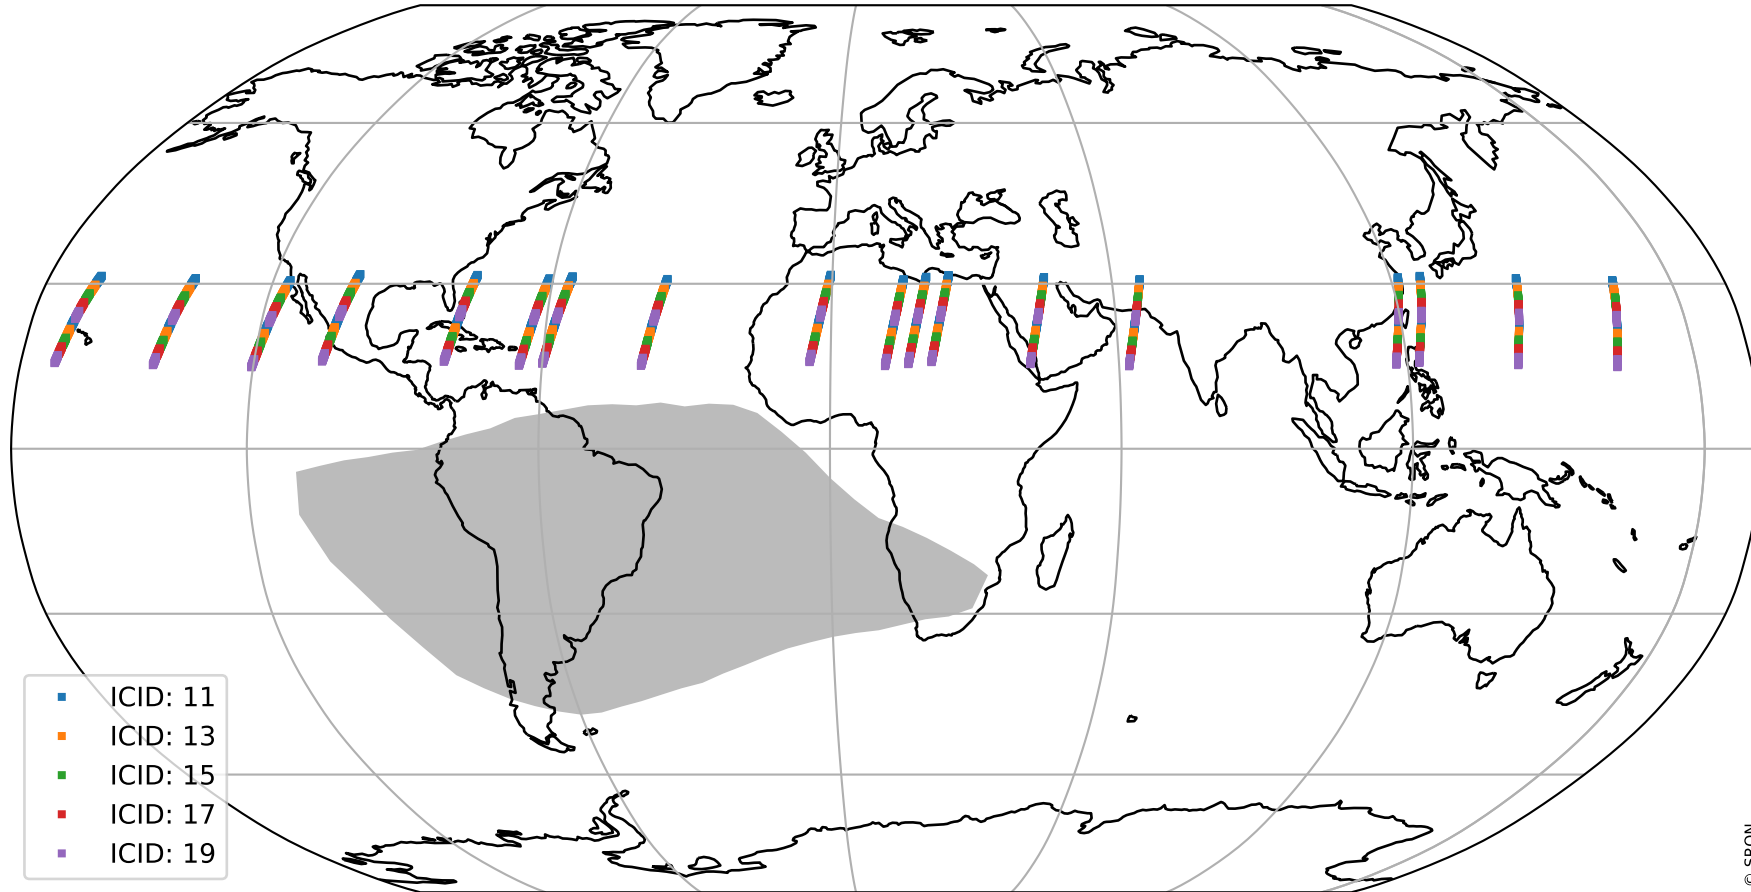

Tropomi SWIR offset (official)

orbits : 18 in [15787, 15832]
coverage : 2020-10-30 / 2020-11-02
median : 0.52591 V
spread : 0.035913 V
created : 2023-08-21T14:48:49

value detector map

Tropomi SWIR offset (official)

orbits : 18 in [15787, 15832]
coverage : 2020-10-30 / 2020-11-02
median : 28.417 μV
spread : 14.425 μV
created : 2023-08-21T14:48:49

Tropomi SWIR offset (official)

orbits : 18 in [15787, 15832]
coverage : 2020-10-30 / 2020-11-02
median : -0.11001 mV
spread : 0.38477 mV
created : 2023-08-21T14:48:50

value compared with SWIR offset CKD

Tropomi SWIR offset (official) ground-tracks of Sentinel-5P

orbits : 18 in [15787, 15832]
coverage : 2020-10-30 / 2020-11-02
created : 2023-08-21T14:48:50

Tropomi SWIR offset (official)

orbits : [2827, 15832]
coverage : 2018-04-30 / 2020-11-02
created : 2023-08-21T14:48:51

trend of detector median & temperatures