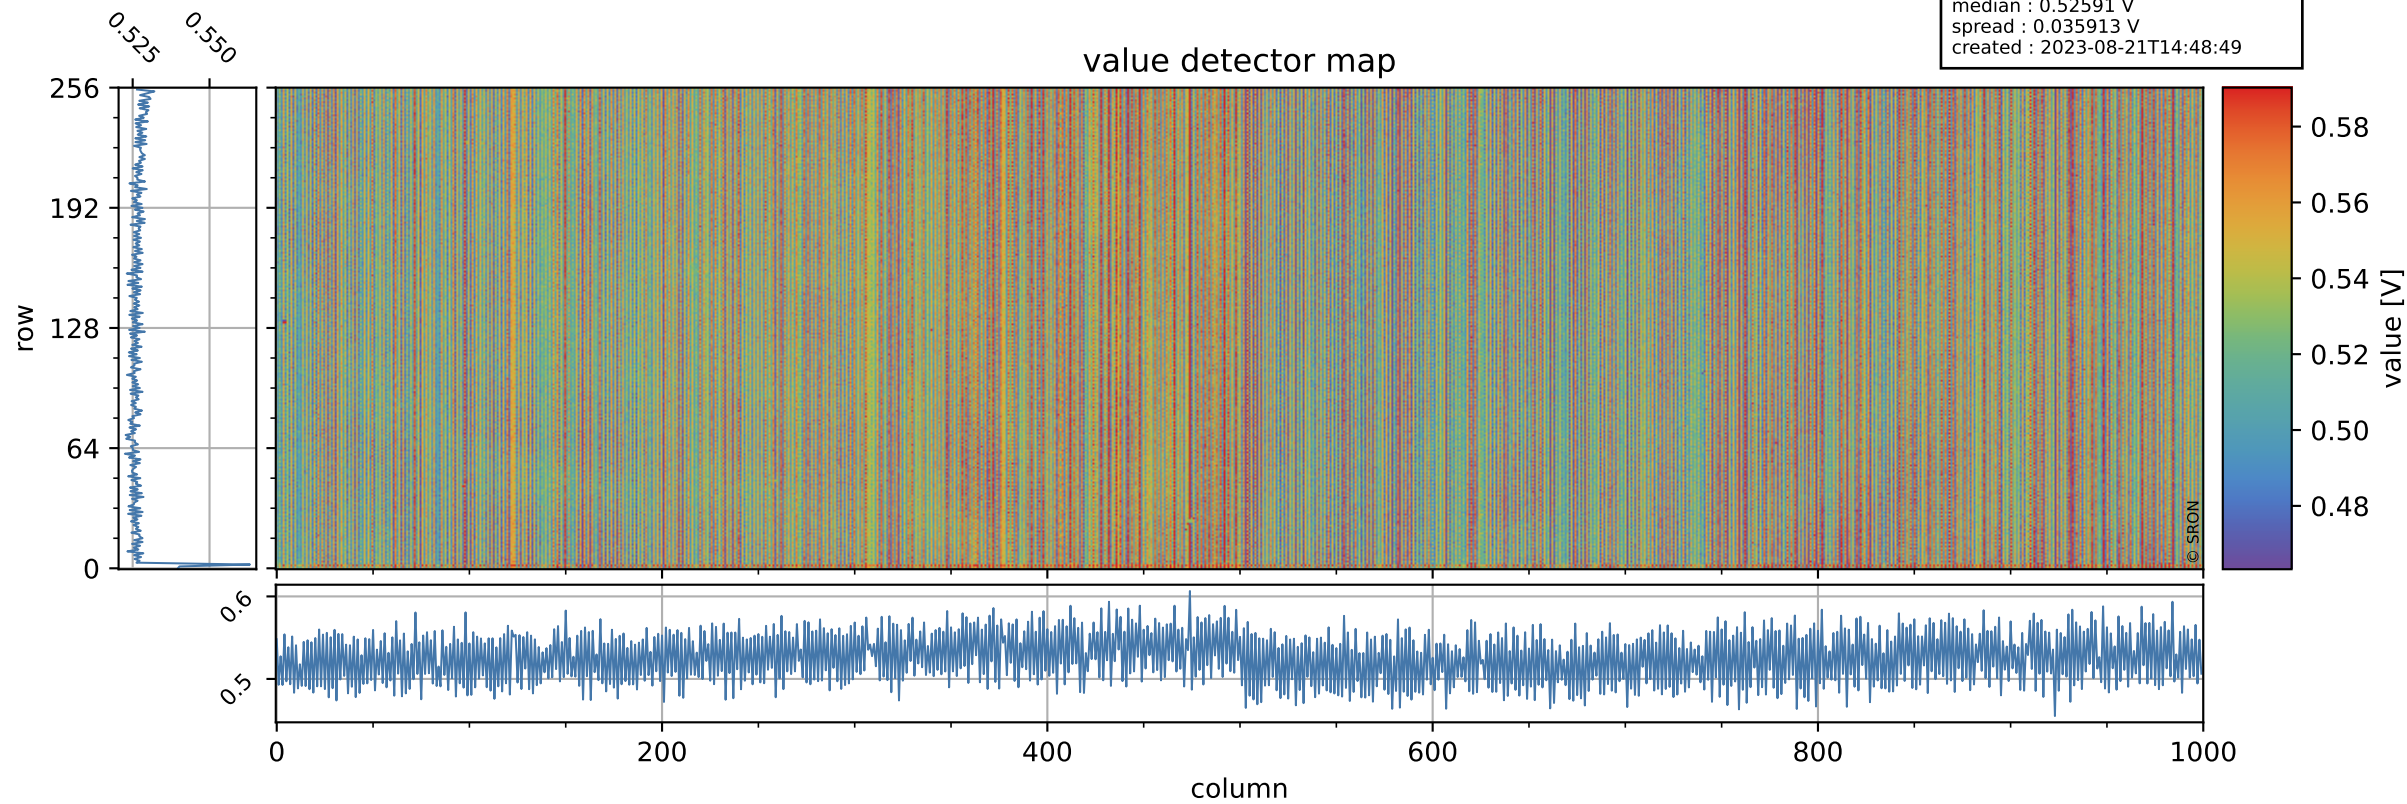

Tropomi SWIR offset (official)

orbits : 18 in [15787, 15832]
coverage : 2020-10-30 / 2020-11-02
median : 0.52591 V
spread : 0.035913 V
created : 2023-08-21T14:48:49

value detector map

Tropomi SWIR offset (official)

orbits : 18 in [15787, 15832]
coverage : 2020-10-30 / 2020-11-02
median : 28.417 μV
spread : 14.425 μV
created : 2023-08-21T14:48:49

Tropomi SWIR offset (official)

orbits : 18 in [15787, 15832]
coverage : 2020-10-30 / 2020-11-02
median : -0.11001 mV
spread : 0.38477 mV
created : 2023-08-21T14:48:50

value compared with SWIR offset CKD

Tropomi SWIR offset (official) ground-tracks of Sentinel-5P

orbits : 18 in [15787, 15832]
coverage : 2020-10-30 / 2020-11-02
created : 2023-08-21T14:48:50

Tropomi SWIR offset (official)

orbits : [2827, 15832]
coverage : 2018-04-30 / 2020-11-02
created : 2023-08-21T14:48:51

trend of detector median & temperatures