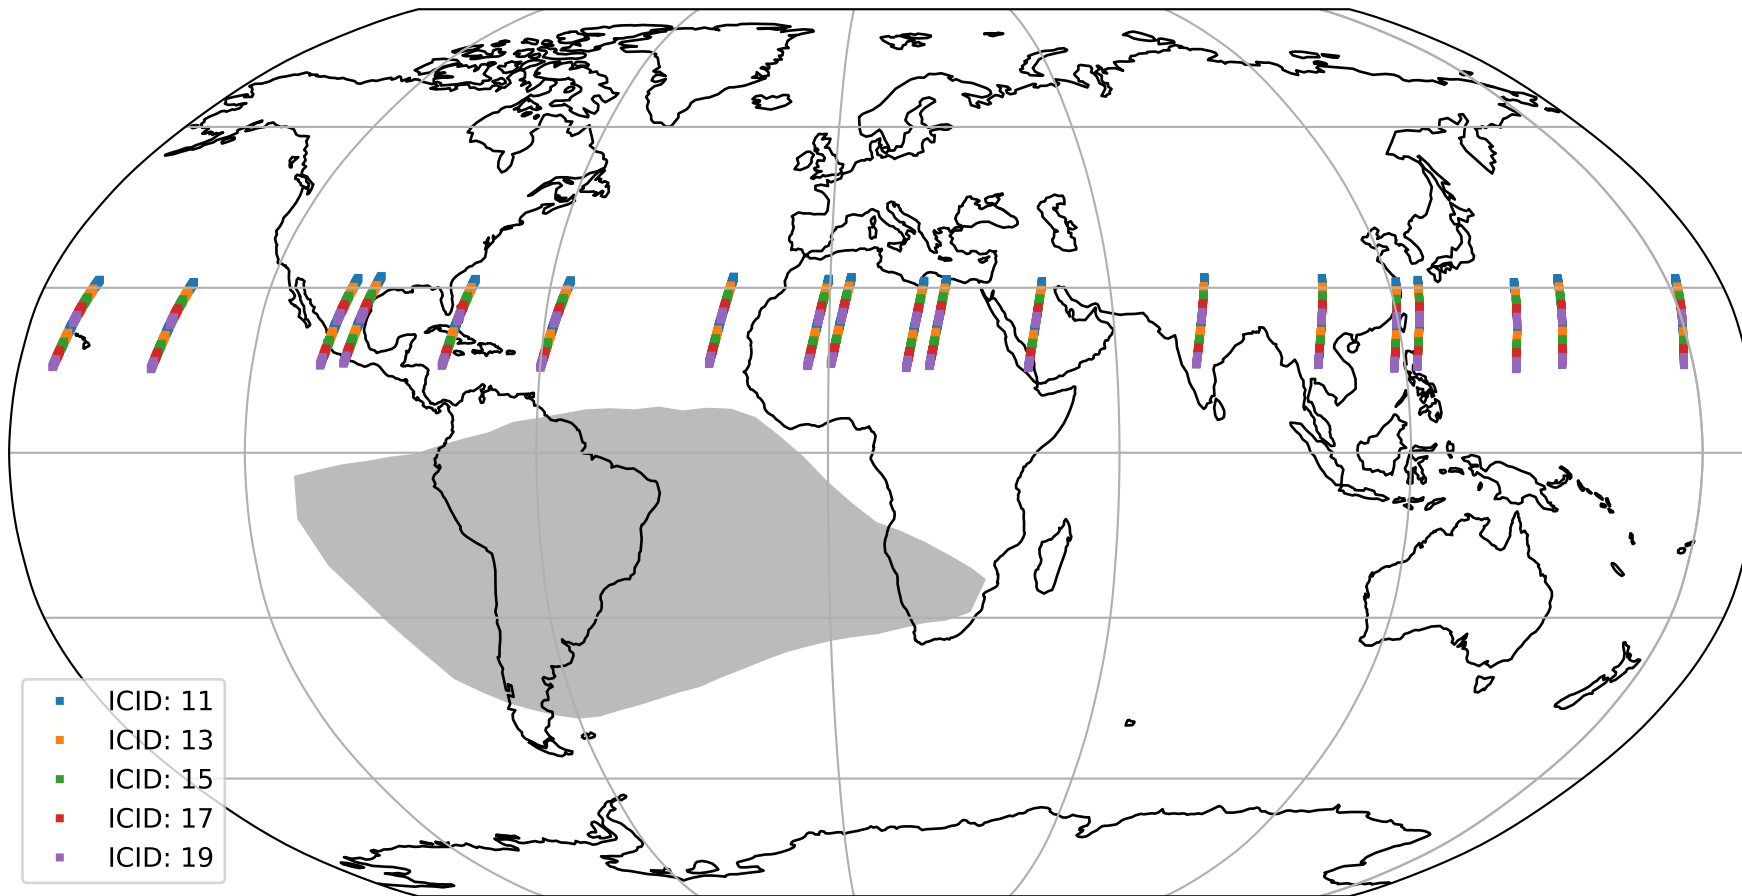

Tropomi SWIR offset (official)

orbits : 19 in [15802, 15847]
coverage : 2020-10-31 / 2020-11-03
median : 0.52592 V
spread : 0.035911 V
created : 2023-08-21T14:48:52

value detector map

Tropomi SWIR offset (official)

orbits : 19 in [15802, 15847]
coverage : 2020-10-31 / 2020-11-03
median : 27.814 μV
spread : 14.236 μV
created : 2023-08-21T14:48:53

Tropomi SWIR offset (official)

orbits : 19 in [15802, 15847]
coverage : 2020-10-31 / 2020-11-03
median : -0.098375 mV
spread : 0.38275 mV
created : 2023-08-21T14:48:53

value compared with SWIR offset CKD

Tropomi SWIR offset (official) ground-tracks of Sentinel-5P

orbits : 19 in [15802, 15847]
coverage : 2020-10-31 / 2020-11-03
created : 2023-08-21T14:48:53

Tropomi SWIR offset (official)

orbits : [2827, 15847]
coverage : 2018-04-30 / 2020-11-03
created : 2023-08-21T14:48:54

trend of detector median & temperatures