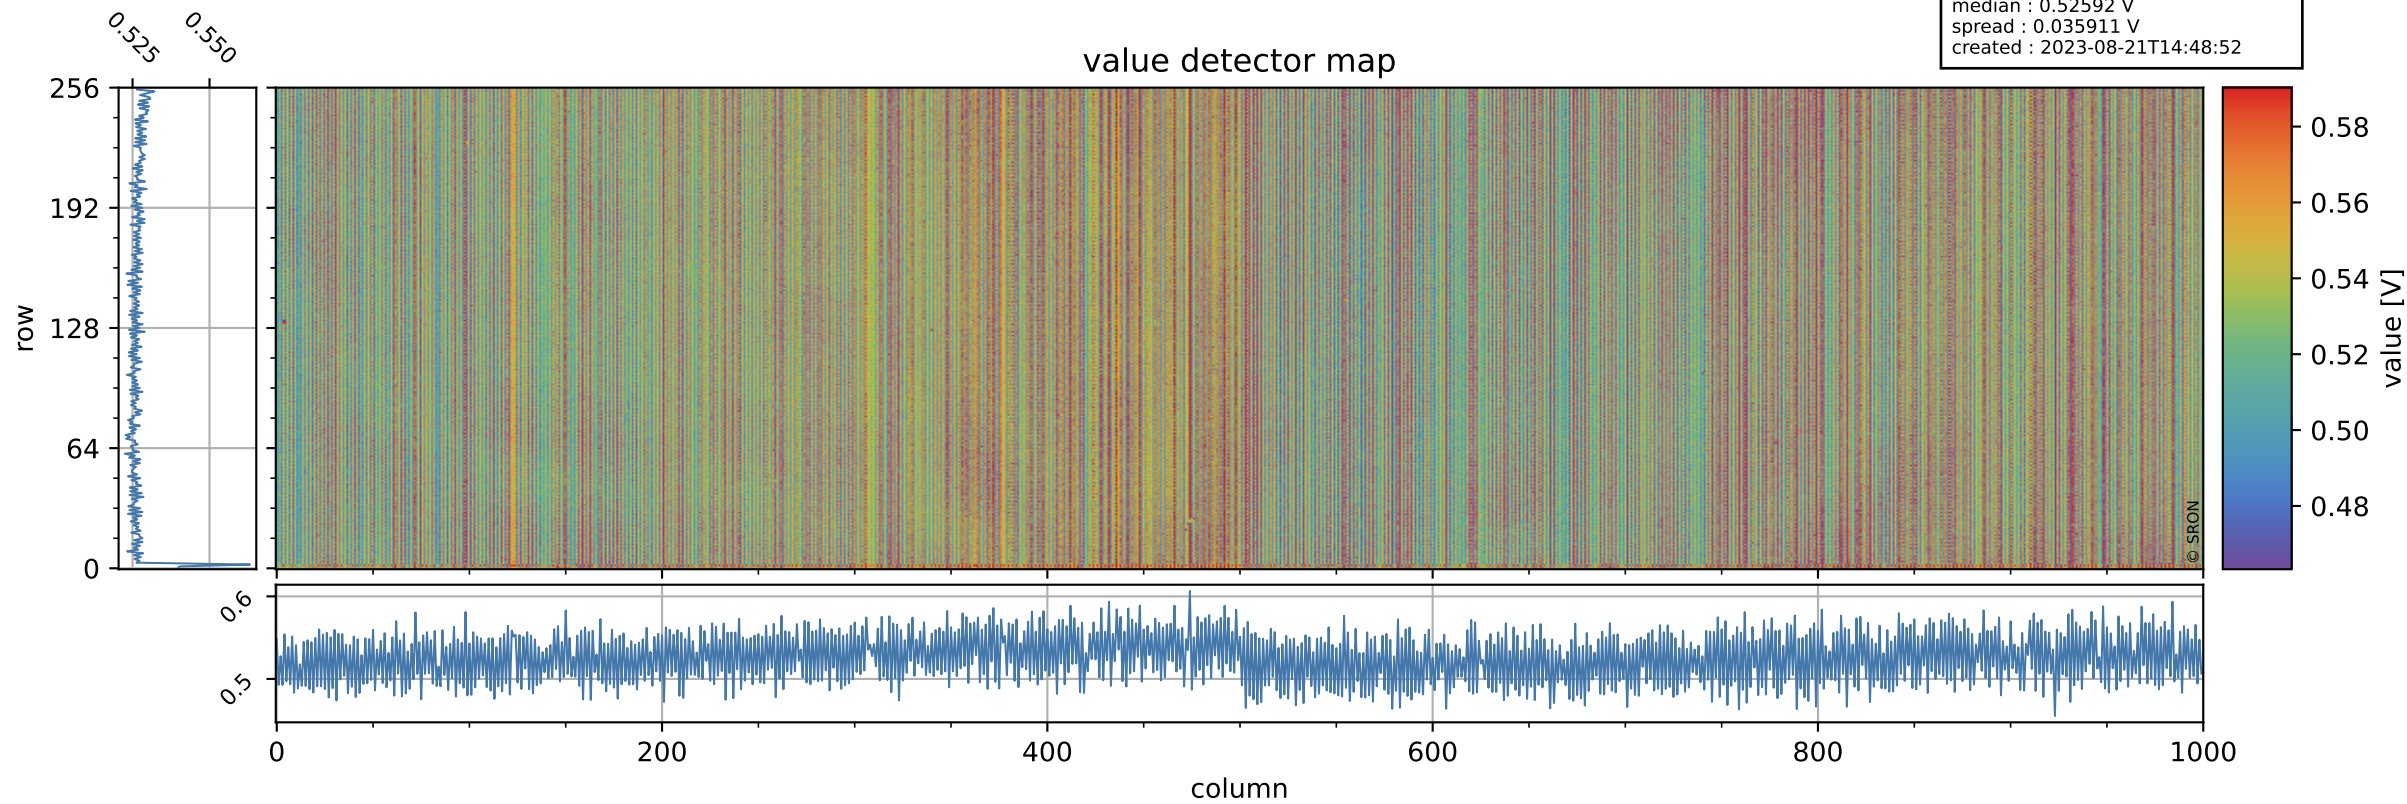

Tropomi SWIR offset (official)

orbits : 19 in [15802, 15847]
coverage : 2020-10-31 / 2020-11-03
median : 0.52592 V
spread : 0.035911 V
created : 2023-08-21T14:48:52

value detector map

Tropomi SWIR offset (official)

orbits : 19 in [15802, 15847]
coverage : 2020-10-31 / 2020-11-03
median : 27.814 μV
spread : 14.236 μV
created : 2023-08-21T14:48:53

Tropomi SWIR offset (official)

orbits : 19 in [15802, 15847]
coverage : 2020-10-31 / 2020-11-03
median : -0.098375 mV
spread : 0.38275 mV
created : 2023-08-21T14:48:53

value compared with SWIR offset CKD

Tropomi SWIR offset (official) ground-tracks of Sentinel-5P

orbits : 19 in [15802, 15847]
coverage : 2020-10-31 / 2020-11-03
created : 2023-08-21T14:48:53

Tropomi SWIR offset (official)

orbits : [2827, 15847]
coverage : 2018-04-30 / 2020-11-03
created : 2023-08-21T14:48:54

trend of detector median & temperatures