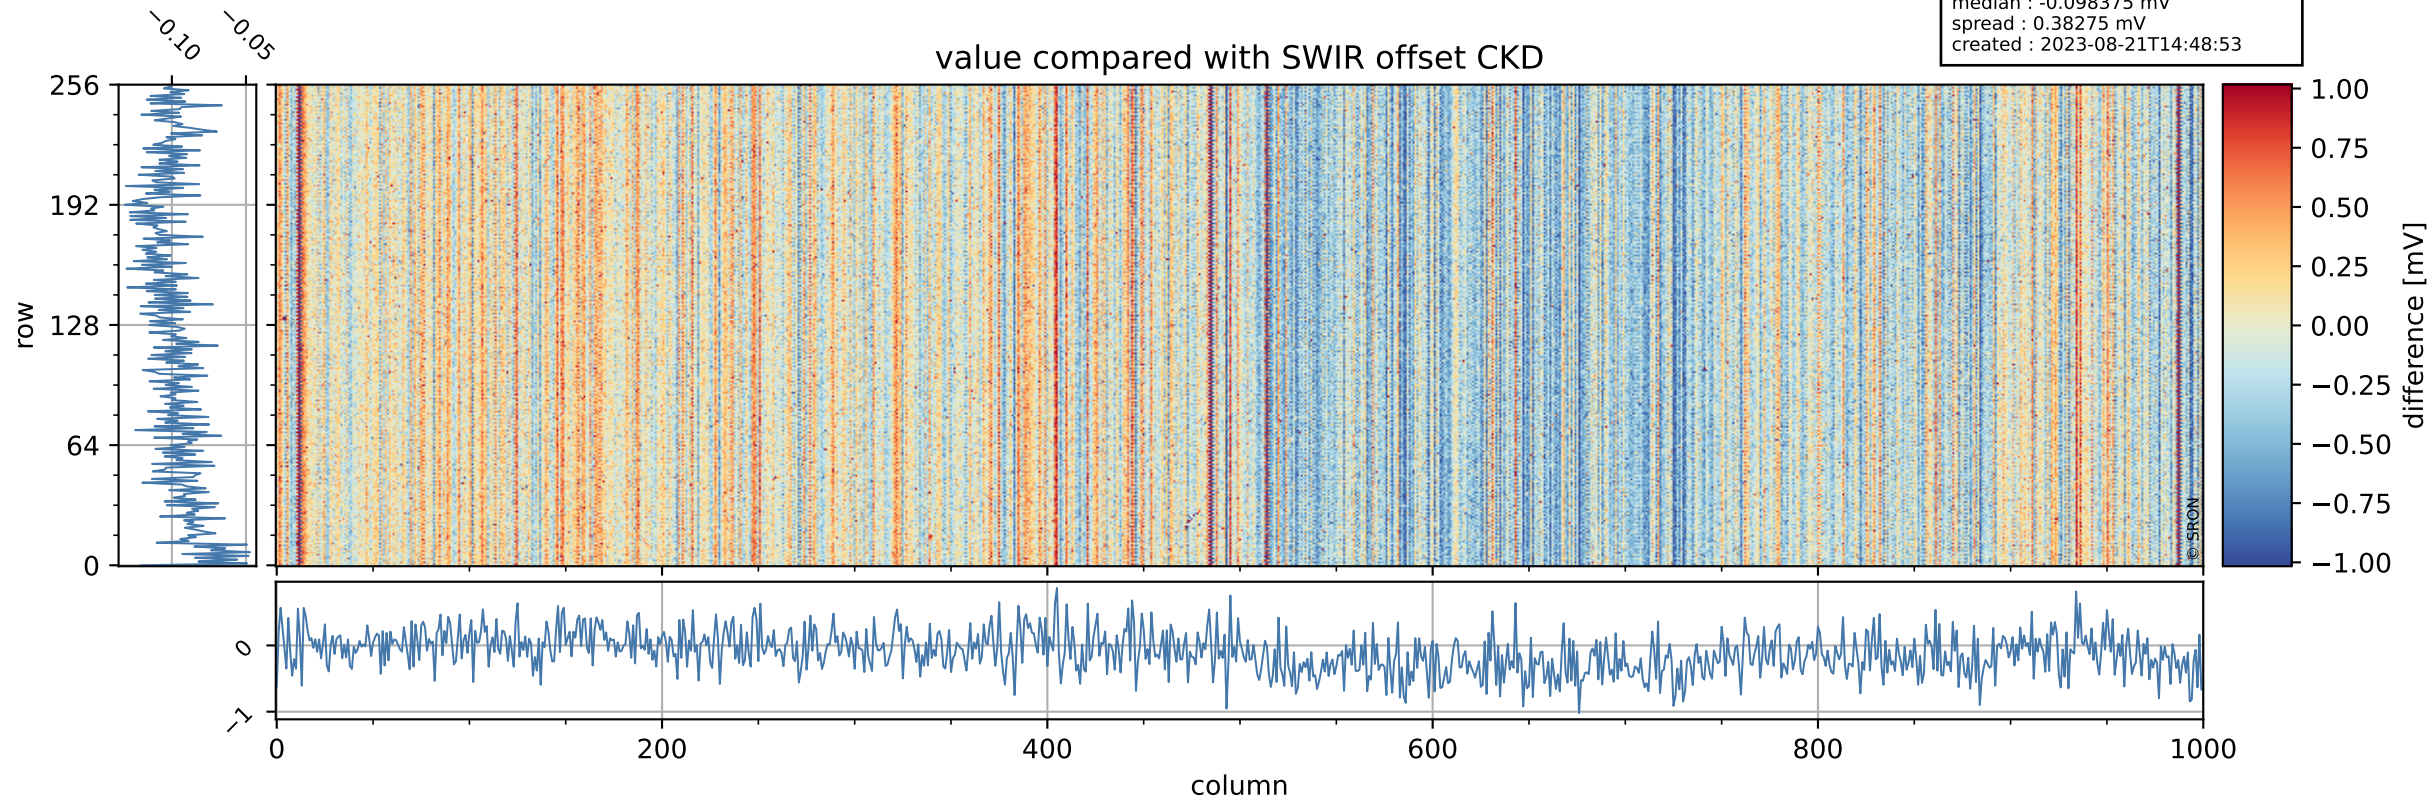

Tropomi SWIR offset (official)

orbits : 19 in [15802, 15847]
coverage : 2020-10-31 / 2020-11-03
median : 0.52592 V
spread : 0.035911 V
created : 2023-08-21T14:48:52

value detector map

Tropomi SWIR offset (official)

orbits : 19 in [15802, 15847]
coverage : 2020-10-31 / 2020-11-03
median : 27.814 μV
spread : 14.236 μV
created : 2023-08-21T14:48:53

Tropomi SWIR offset (official)

orbits : 19 in [15802, 15847]
coverage : 2020-10-31 / 2020-11-03
median : -0.098375 mV
spread : 0.38275 mV
created : 2023-08-21T14:48:53

value compared with SWIR offset CKD

Tropomi SWIR offset (official) ground-tracks of Sentinel-5P

orbits : 19 in [15802, 15847]
coverage : 2020-10-31 / 2020-11-03
created : 2023-08-21T14:48:53

Tropomi SWIR offset (official)

orbits : [2827, 15847]
coverage : 2018-04-30 / 2020-11-03
created : 2023-08-21T14:48:54

trend of detector median & temperatures