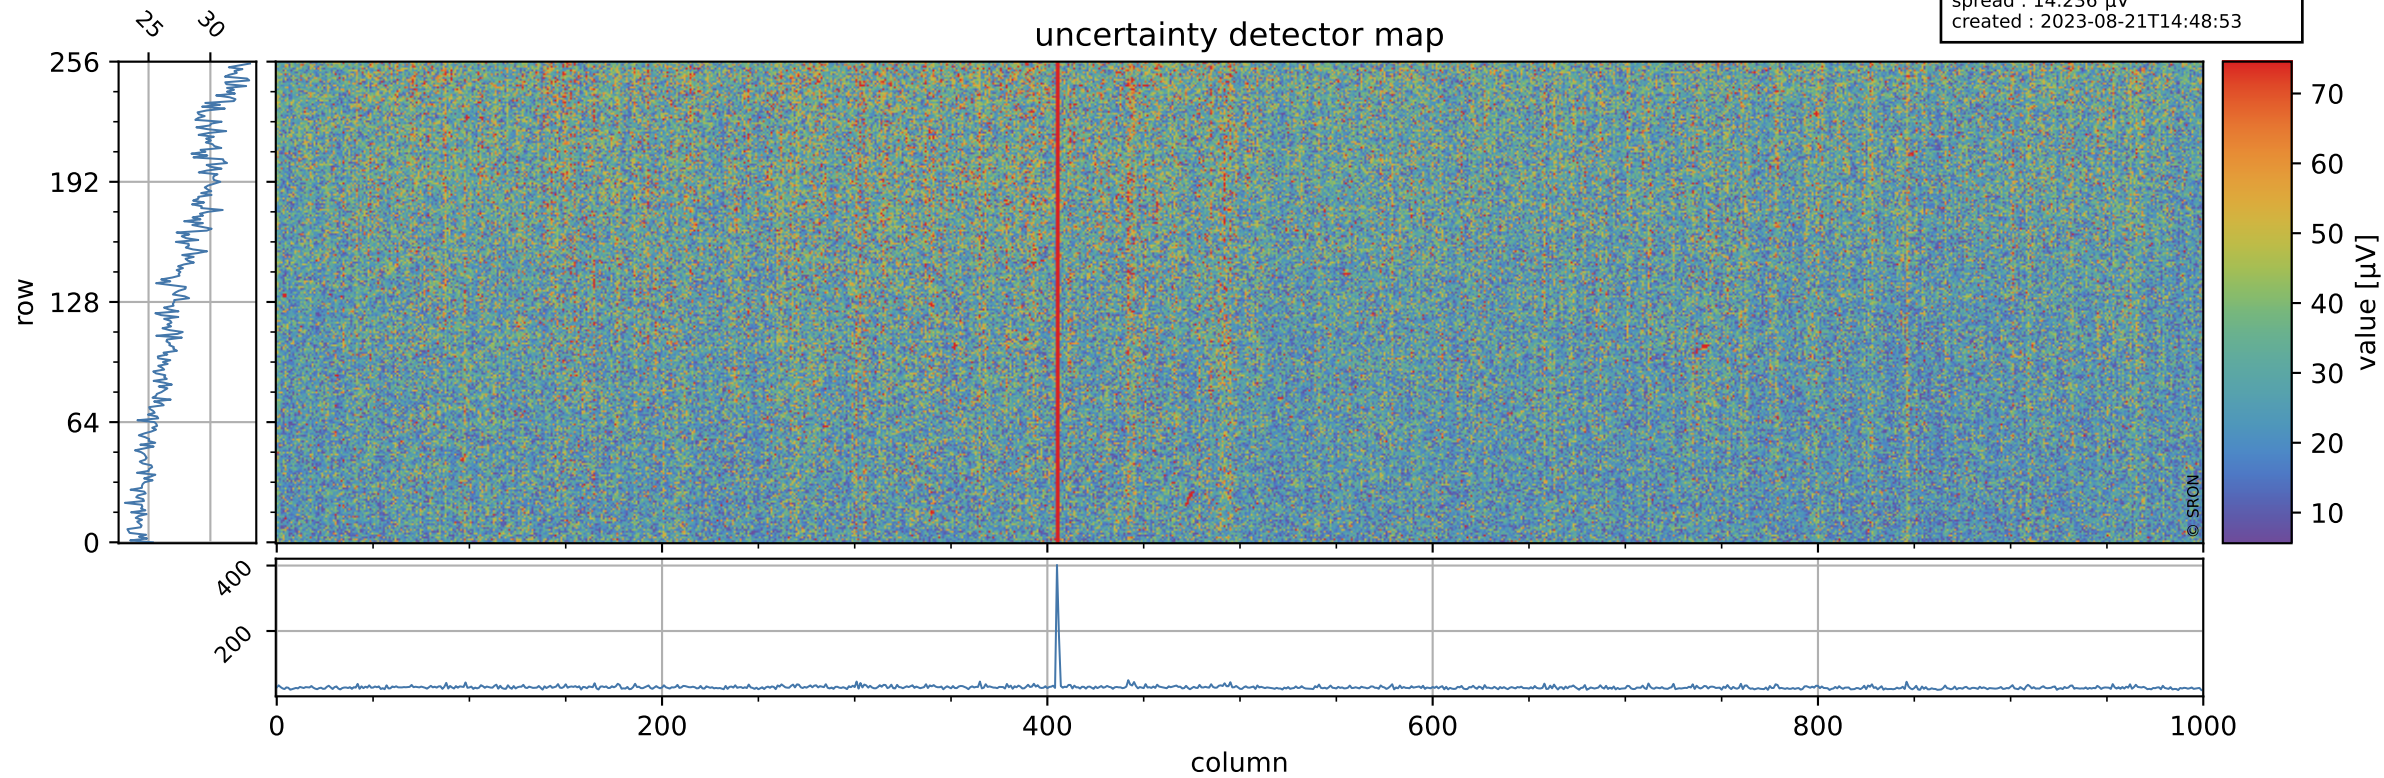

Tropomi SWIR offset (official)

orbits : 19 in [15802, 15847]
coverage : 2020-10-31 / 2020-11-03
median : 0.52592 V
spread : 0.035911 V
created : 2023-08-21T14:48:52

value detector map

Tropomi SWIR offset (official)

orbits : 19 in [15802, 15847]
coverage : 2020-10-31 / 2020-11-03
median : 27.814 μV
spread : 14.236 μV
created : 2023-08-21T14:48:53

Tropomi SWIR offset (official)

orbits : 19 in [15802, 15847]
coverage : 2020-10-31 / 2020-11-03
median : -0.098375 mV
spread : 0.38275 mV
created : 2023-08-21T14:48:53

value compared with SWIR offset CKD

Tropomi SWIR offset (official) ground-tracks of Sentinel-5P

orbits : 19 in [15802, 15847]
coverage : 2020-10-31 / 2020-11-03
created : 2023-08-21T14:48:53

Tropomi SWIR offset (official)

orbits : [2827, 15847]
coverage : 2018-04-30 / 2020-11-03
created : 2023-08-21T14:48:54

trend of detector median & temperatures