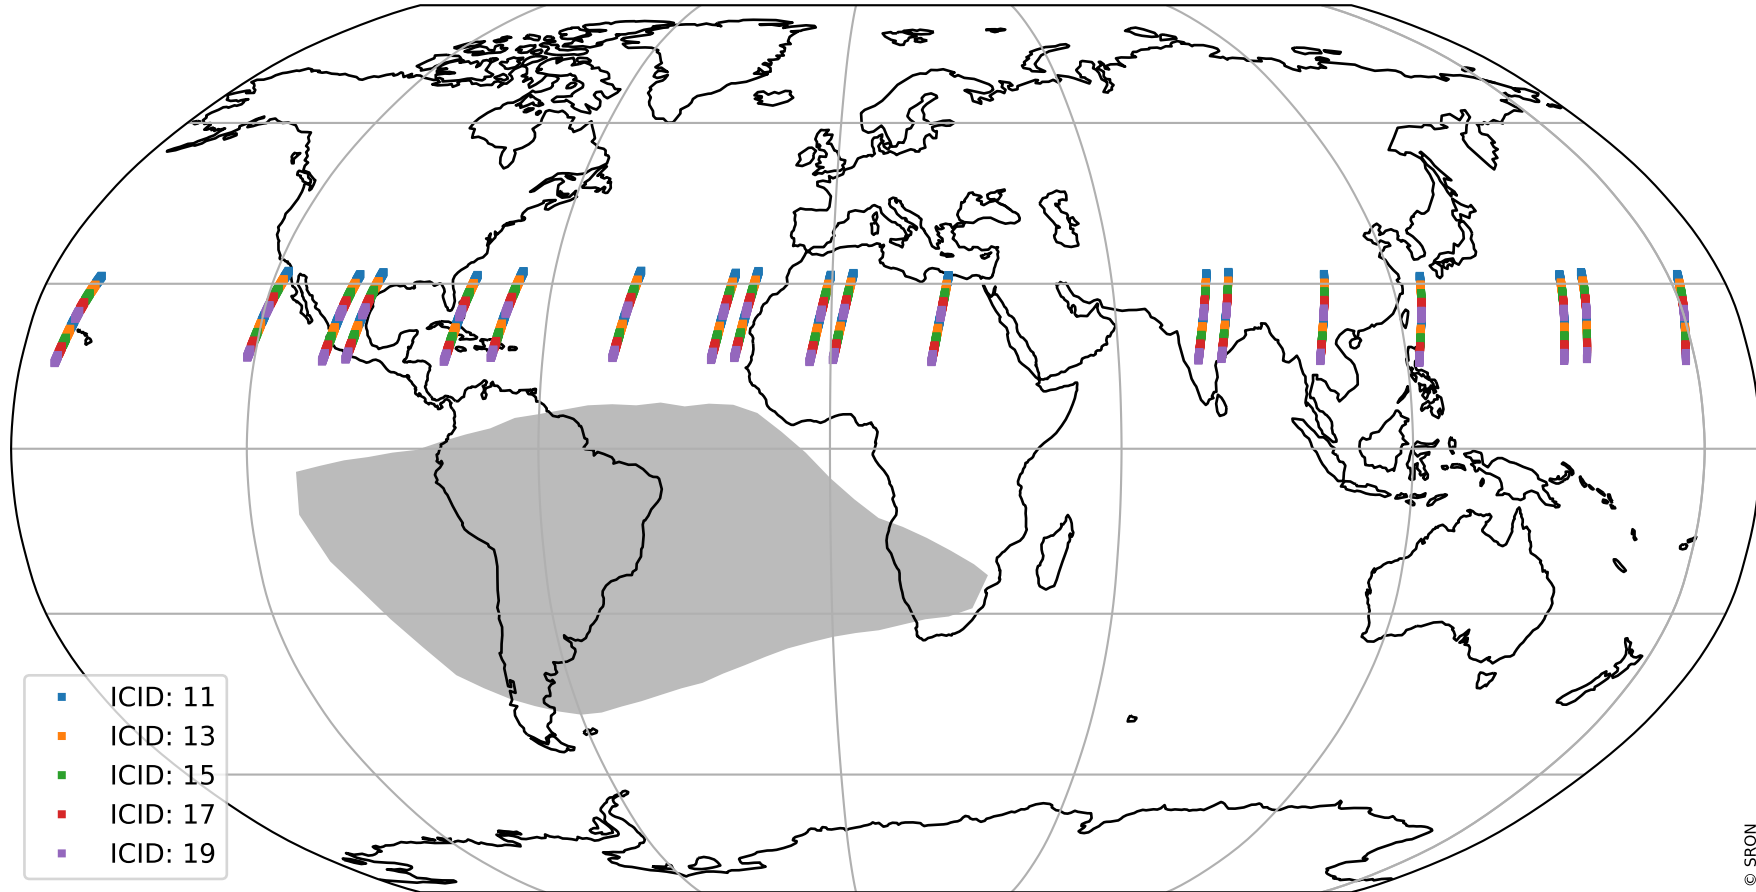

# Tropomi SWIR offset (official)

orbits : 19 in [15817, 15862]  
coverage : 2020-11-01 / 2020-11-04  
median : 27.978  $\mu\text{V}$   
spread : 14.275  $\mu\text{V}$   
created : 2023-08-21T14:48:55

# Tropomi SWIR offset (official)

orbits : 19 in [15817, 15862]  
coverage : 2020-11-01 / 2020-11-04  
median : -0.096181 mV  
spread : 0.38317 mV  
created : 2023-08-21T14:48:56

value compared with SWIR offset CKD

# Tropomi SWIR offset (official) ground-tracks of Sentinel-5P

orbits : 19 in [15817, 15862]  
coverage : 2020-11-01 / 2020-11-04  
created : 2023-08-21T14:48:56

# Tropomi SWIR offset (official)

orbits : [2827, 15862]  
coverage : 2018-04-30 / 2020-11-04  
created : 2023-08-21T14:48:57