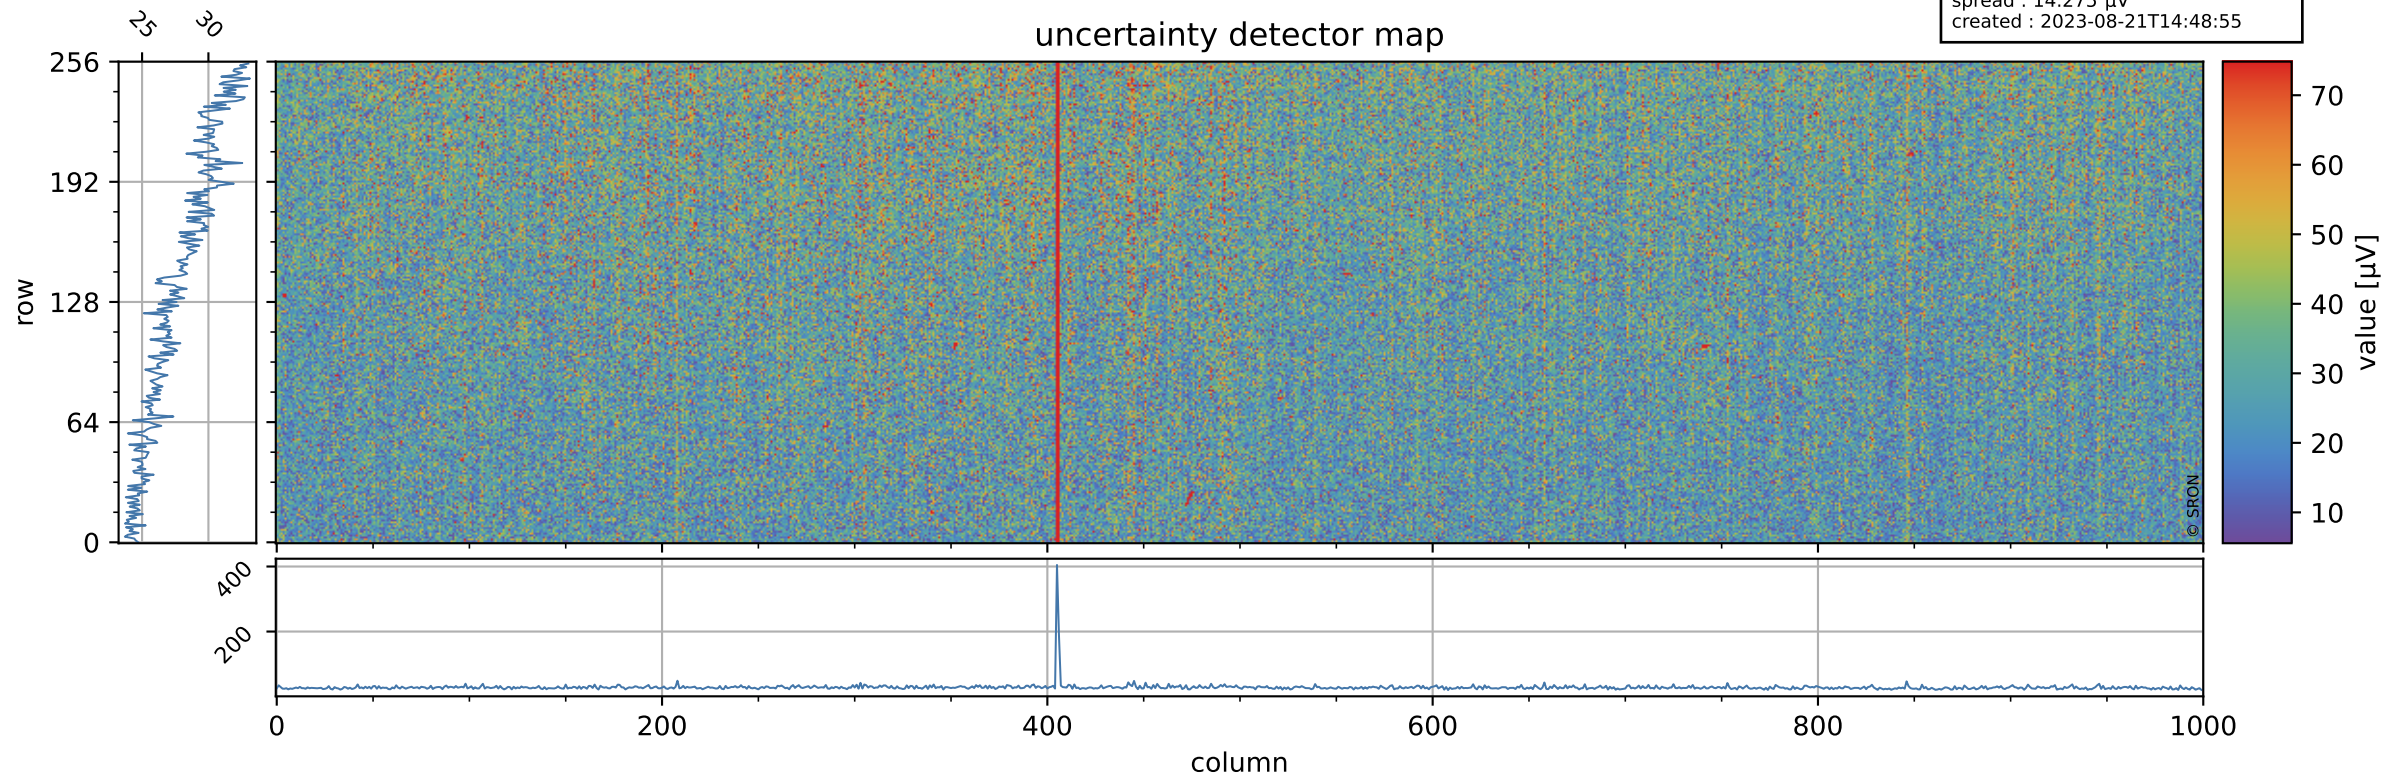

# Tropomi SWIR offset (official)

orbits : 19 in [15817, 15862]  
coverage : 2020-11-01 / 2020-11-04  
median : 0.52592 V  
spread : 0.035914 V  
created : 2023-08-21T14:48:55

## value detector map

# Tropomi SWIR offset (official)

orbits : 19 in [15817, 15862]  
coverage : 2020-11-01 / 2020-11-04  
median : 27.978  $\mu\text{V}$   
spread : 14.275  $\mu\text{V}$   
created : 2023-08-21T14:48:55

# Tropomi SWIR offset (official) ground-tracks of Sentinel-5P

orbits : 19 in [15817, 15862]  
coverage : 2020-11-01 / 2020-11-04  
created : 2023-08-21T14:48:56