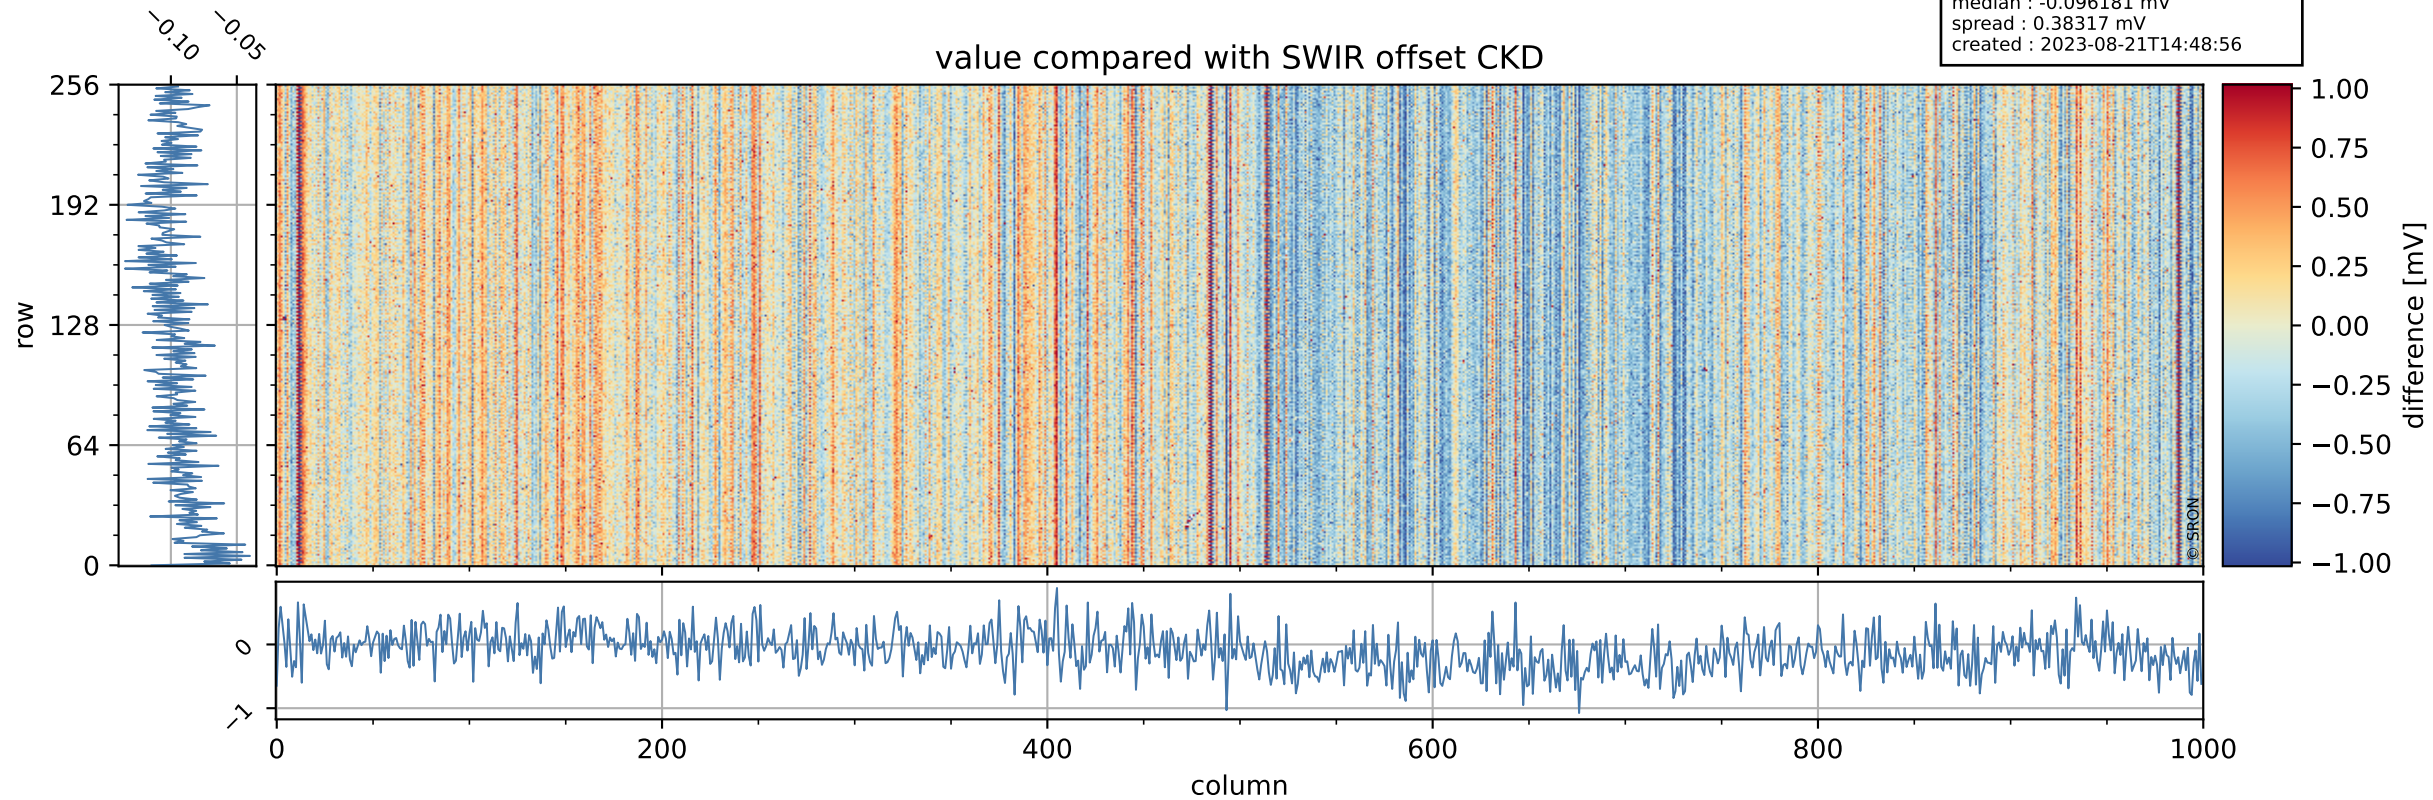

## value detector map

# Tropomi SWIR offset (official)

orbits : 19 in [15817, 15862]  
coverage : 2020-11-01 / 2020-11-04  
median : 27.978  $\mu\text{V}$   
spread : 14.275  $\mu\text{V}$   
created : 2023-08-21T14:48:55

# Tropomi SWIR offset (official)

orbits : 19 in [15817, 15862]  
coverage : 2020-11-01 / 2020-11-04  
median : -0.096181 mV  
spread : 0.38317 mV  
created : 2023-08-21T14:48:56

value compared with SWIR offset CKD

# Tropomi SWIR offset (official) ground-tracks of Sentinel-5P

orbits : 19 in [15817, 15862]  
coverage : 2020-11-01 / 2020-11-04  
created : 2023-08-21T14:48:56