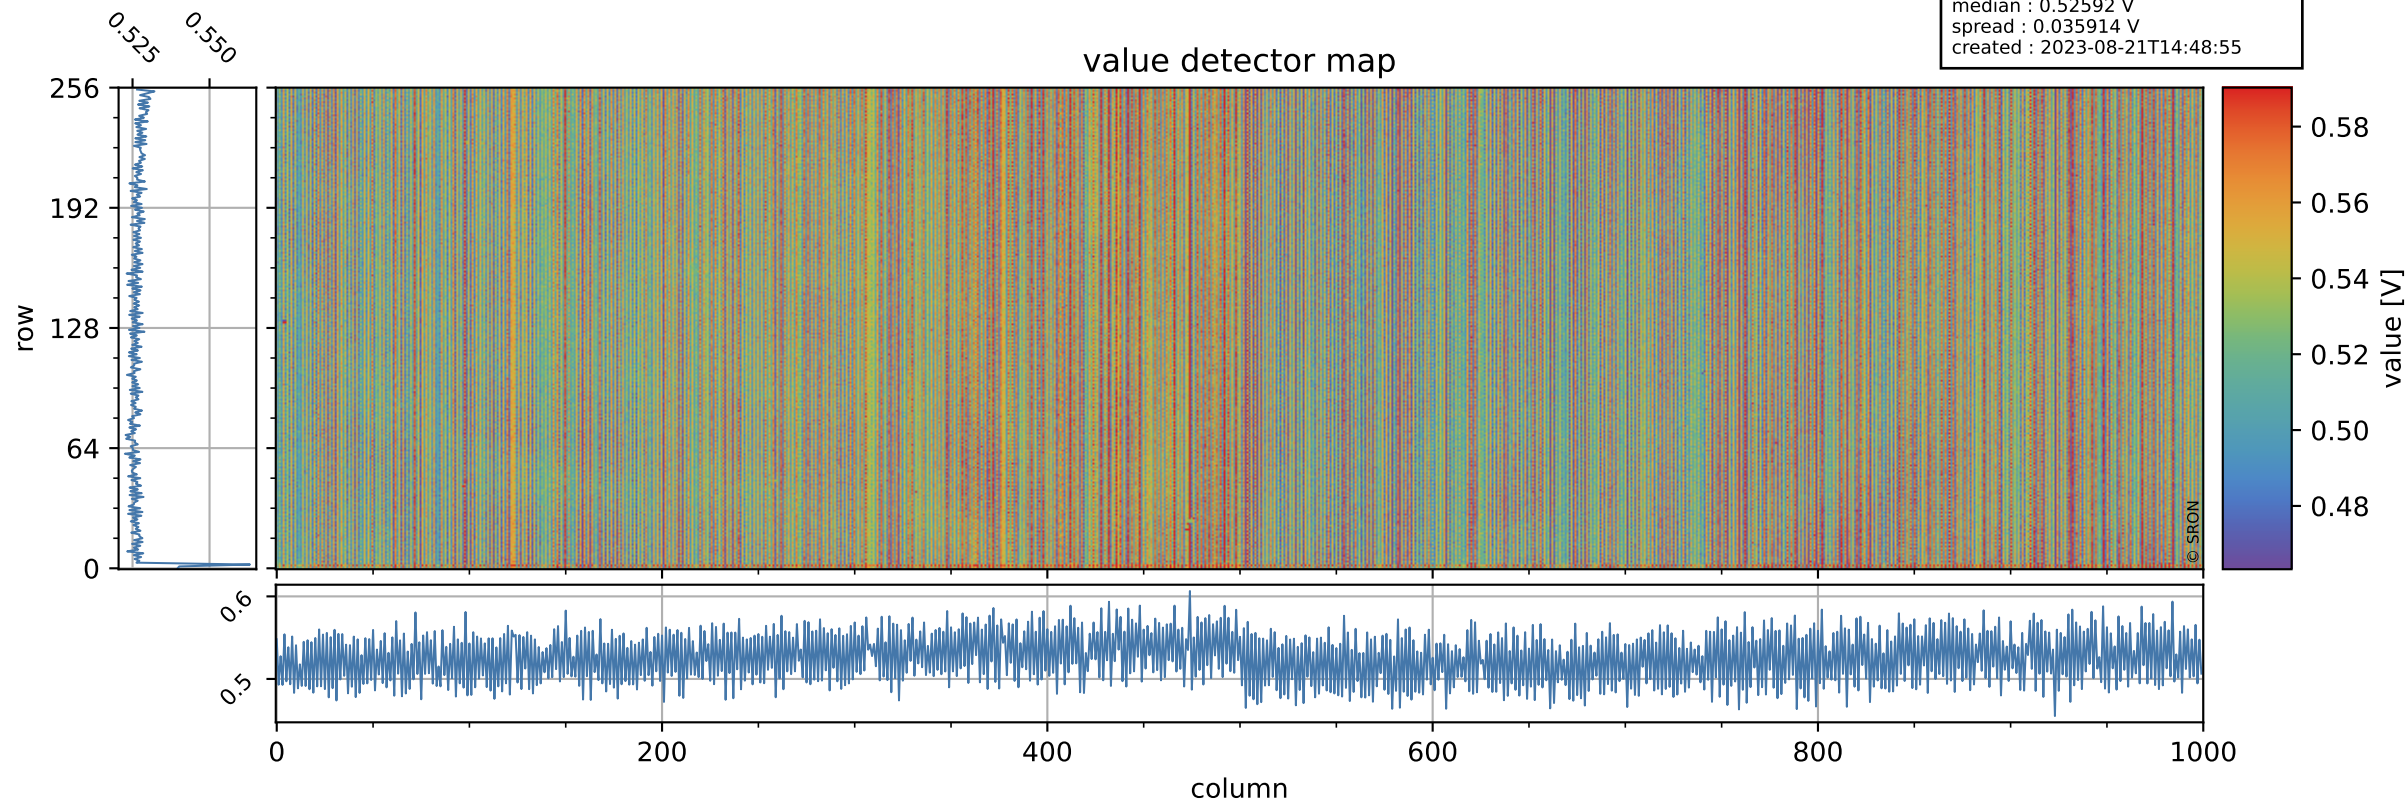

# Tropomi SWIR offset (official)

orbits : 19 in [15817, 15862]  
coverage : 2020-11-01 / 2020-11-04  
median : 0.52592 V  
spread : 0.035914 V  
created : 2023-08-21T14:48:55

## value detector map

# Tropomi SWIR offset (official)

orbits : 19 in [15817, 15862]  
coverage : 2020-11-01 / 2020-11-04  
median : 27.978  $\mu\text{V}$   
spread : 14.275  $\mu\text{V}$   
created : 2023-08-21T14:48:55

# Tropomi SWIR offset (official) ground-tracks of Sentinel-5P

orbits : 19 in [15817, 15862]  
coverage : 2020-11-01 / 2020-11-04  
created : 2023-08-21T14:48:56