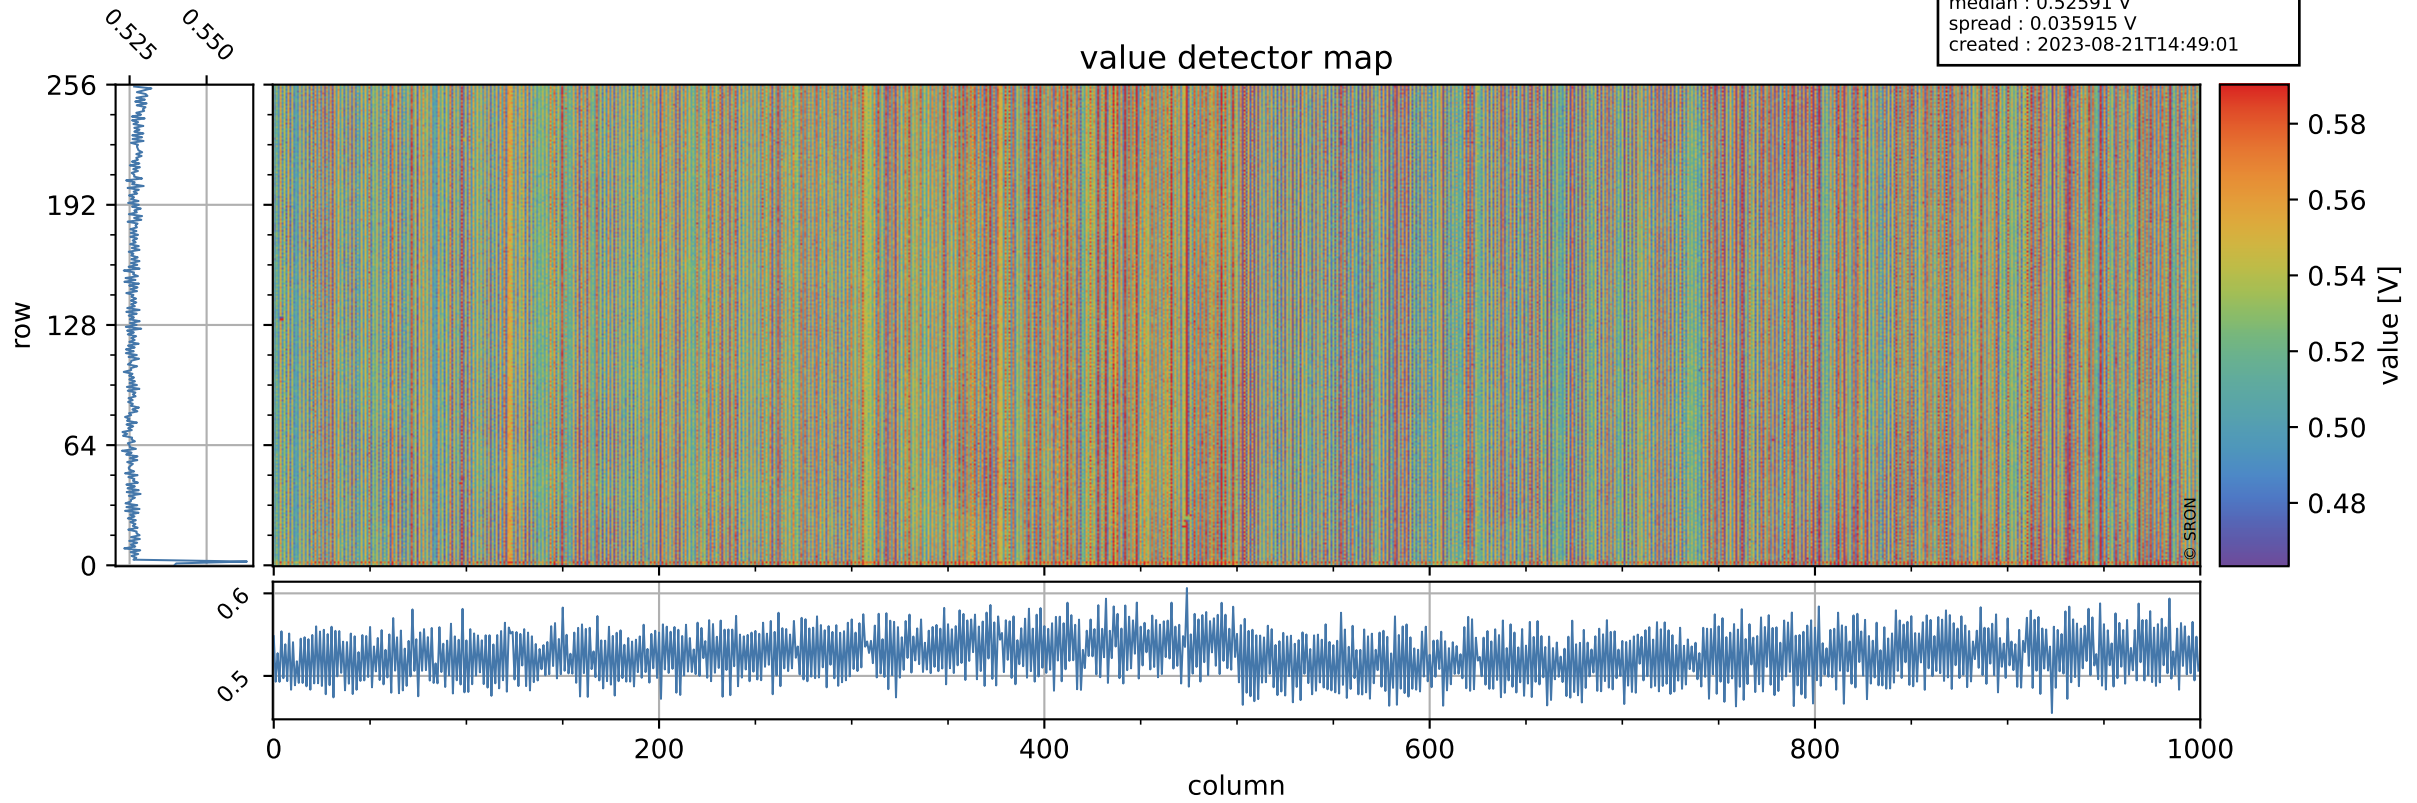

Tropomi SWIR offset (official)

orbits : 19 in [15847, 15892]
coverage : 2020-11-03 / 2020-11-06
median : 0.52591 V
spread : 0.035915 V
created : 2023-08-21T14:49:01

value detector map

Tropomi SWIR offset (official)

orbits : 19 in [15847, 15892]
coverage : 2020-11-03 / 2020-11-06
median : 28.308 μV
spread : 14.327 μV
created : 2023-08-21T14:49:02

Tropomi SWIR offset (official)

orbits : 19 in [15847, 15892]
coverage : 2020-11-03 / 2020-11-06
median : -0.10128 mV
spread : 0.38697 mV
created : 2023-08-21T14:49:02

value compared with SWIR offset CKD

Tropomi SWIR offset (official) ground-tracks of Sentinel-5P

orbits : 19 in [15847, 15892]
coverage : 2020-11-03 / 2020-11-06
created : 2023-08-21T14:49:03

Tropomi SWIR offset (official)

orbits : [2827, 15892]
coverage : 2018-04-30 / 2020-11-06
created : 2023-08-21T14:49:03

trend of detector median & temperatures