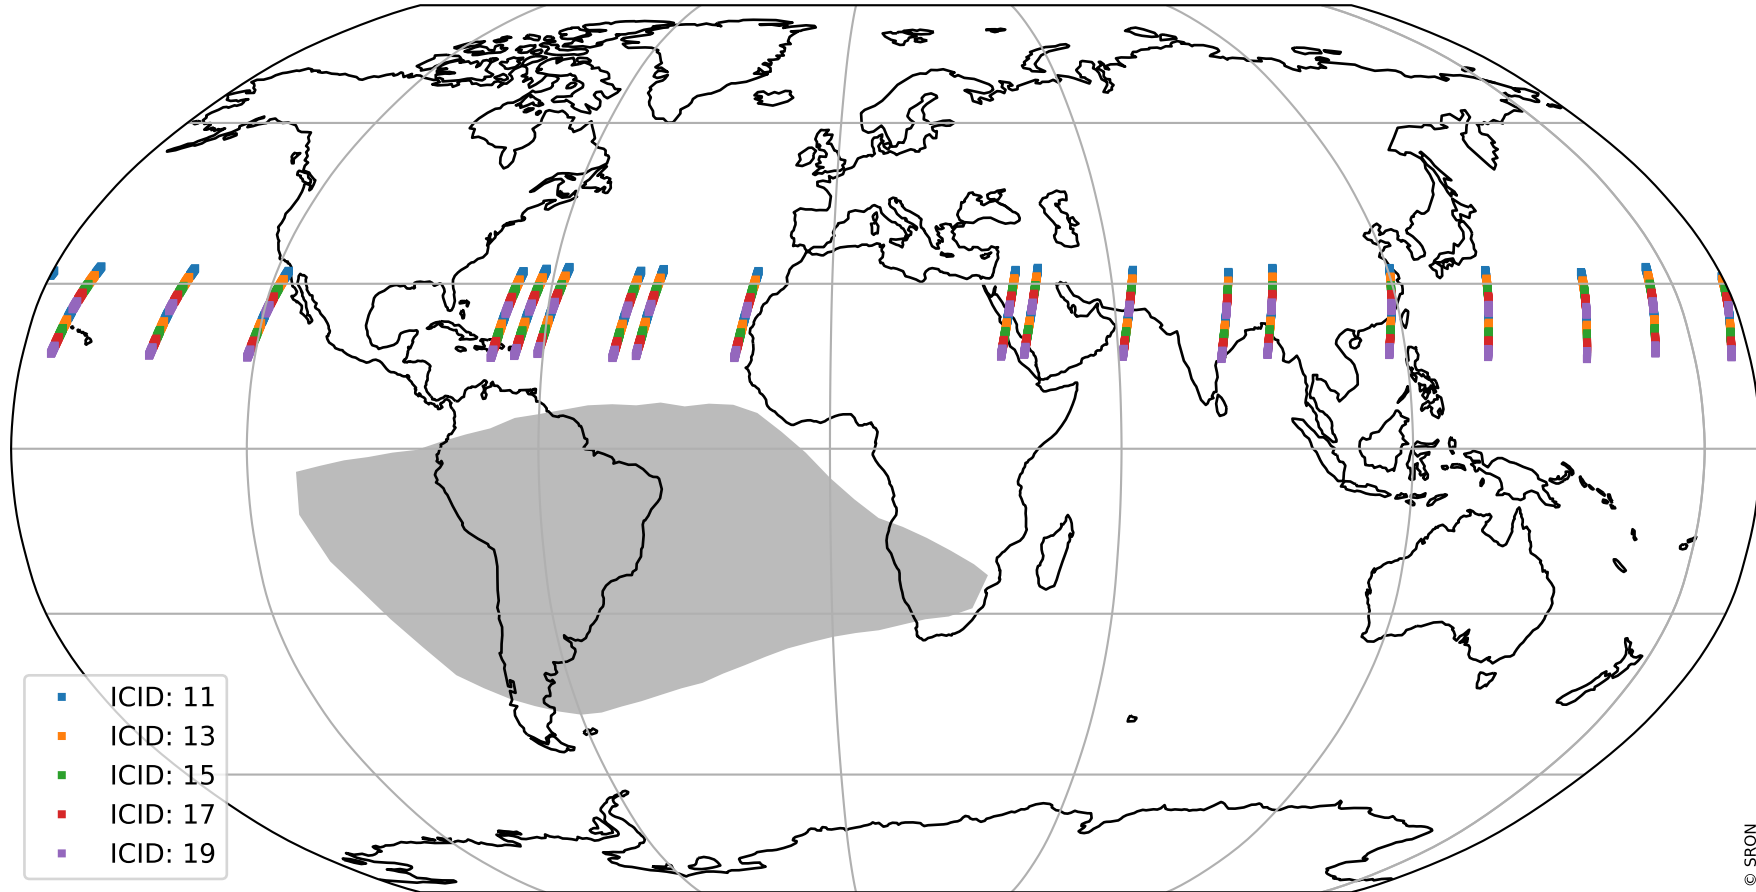

Tropomi SWIR offset (official)

orbits : 19 in [15847, 15892]
coverage : 2020-11-03 / 2020-11-06
median : 0.52591 V
spread : 0.035915 V
created : 2023-08-21T14:49:01

value detector map

Tropomi SWIR offset (official)

orbits : 19 in [15847, 15892]
coverage : 2020-11-03 / 2020-11-06
median : 28.308 μV
spread : 14.327 μV
created : 2023-08-21T14:49:02

Tropomi SWIR offset (official)

orbits : 19 in [15847, 15892]
coverage : 2020-11-03 / 2020-11-06
median : -0.10128 mV
spread : 0.38697 mV
created : 2023-08-21T14:49:02

value compared with SWIR offset CKD

Tropomi SWIR offset (official) ground-tracks of Sentinel-5P

orbits : 19 in [15847, 15892]
coverage : 2020-11-03 / 2020-11-06
created : 2023-08-21T14:49:03

Tropomi SWIR offset (official)

orbits : [2827, 15892]
coverage : 2018-04-30 / 2020-11-06
created : 2023-08-21T14:49:03

trend of detector median & temperatures