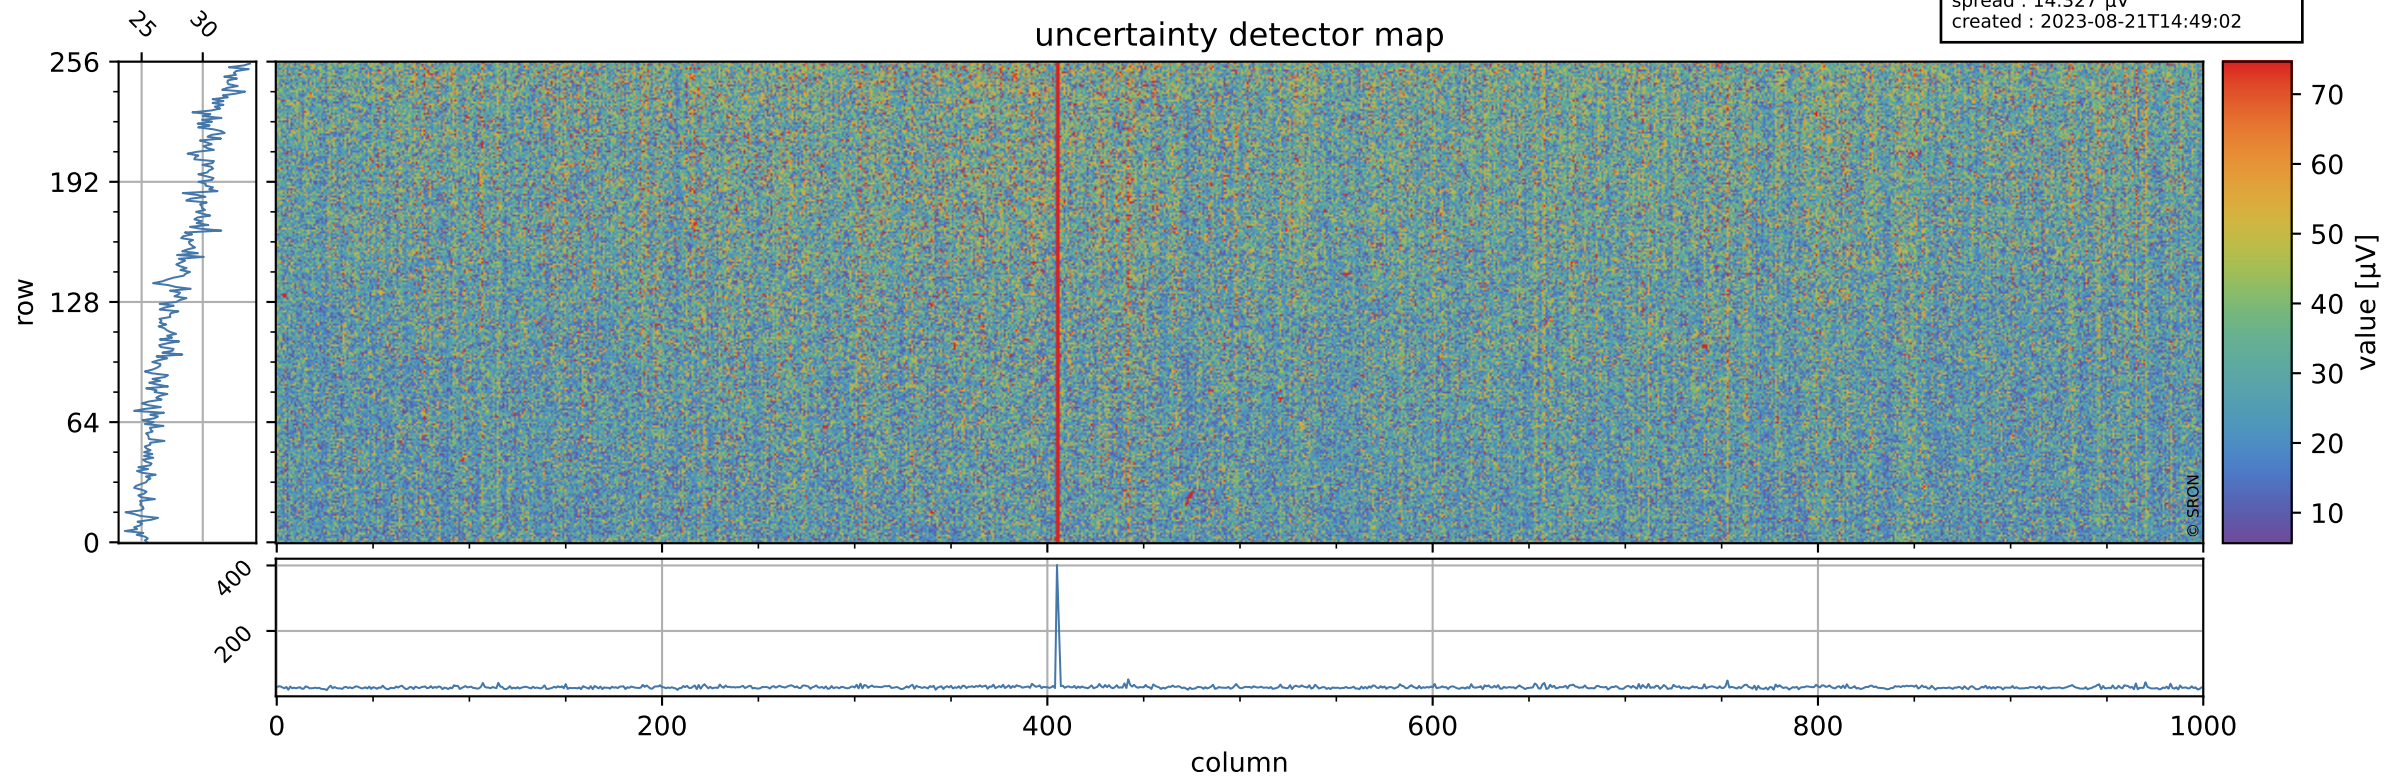

Tropomi SWIR offset (official)

orbits : 19 in [15847, 15892]
coverage : 2020-11-03 / 2020-11-06
median : 0.52591 V
spread : 0.035915 V
created : 2023-08-21T14:49:01

value detector map

Tropomi SWIR offset (official)

orbits : 19 in [15847, 15892]
coverage : 2020-11-03 / 2020-11-06
median : 28.308 μV
spread : 14.327 μV
created : 2023-08-21T14:49:02

Tropomi SWIR offset (official)

orbits : 19 in [15847, 15892]
coverage : 2020-11-03 / 2020-11-06
median : -0.10128 mV
spread : 0.38697 mV
created : 2023-08-21T14:49:02

value compared with SWIR offset CKD

Tropomi SWIR offset (official) ground-tracks of Sentinel-5P

orbits : 19 in [15847, 15892]
coverage : 2020-11-03 / 2020-11-06
created : 2023-08-21T14:49:03

Tropomi SWIR offset (official)

orbits : [2827, 15892]
coverage : 2018-04-30 / 2020-11-06
created : 2023-08-21T14:49:03

trend of detector median & temperatures