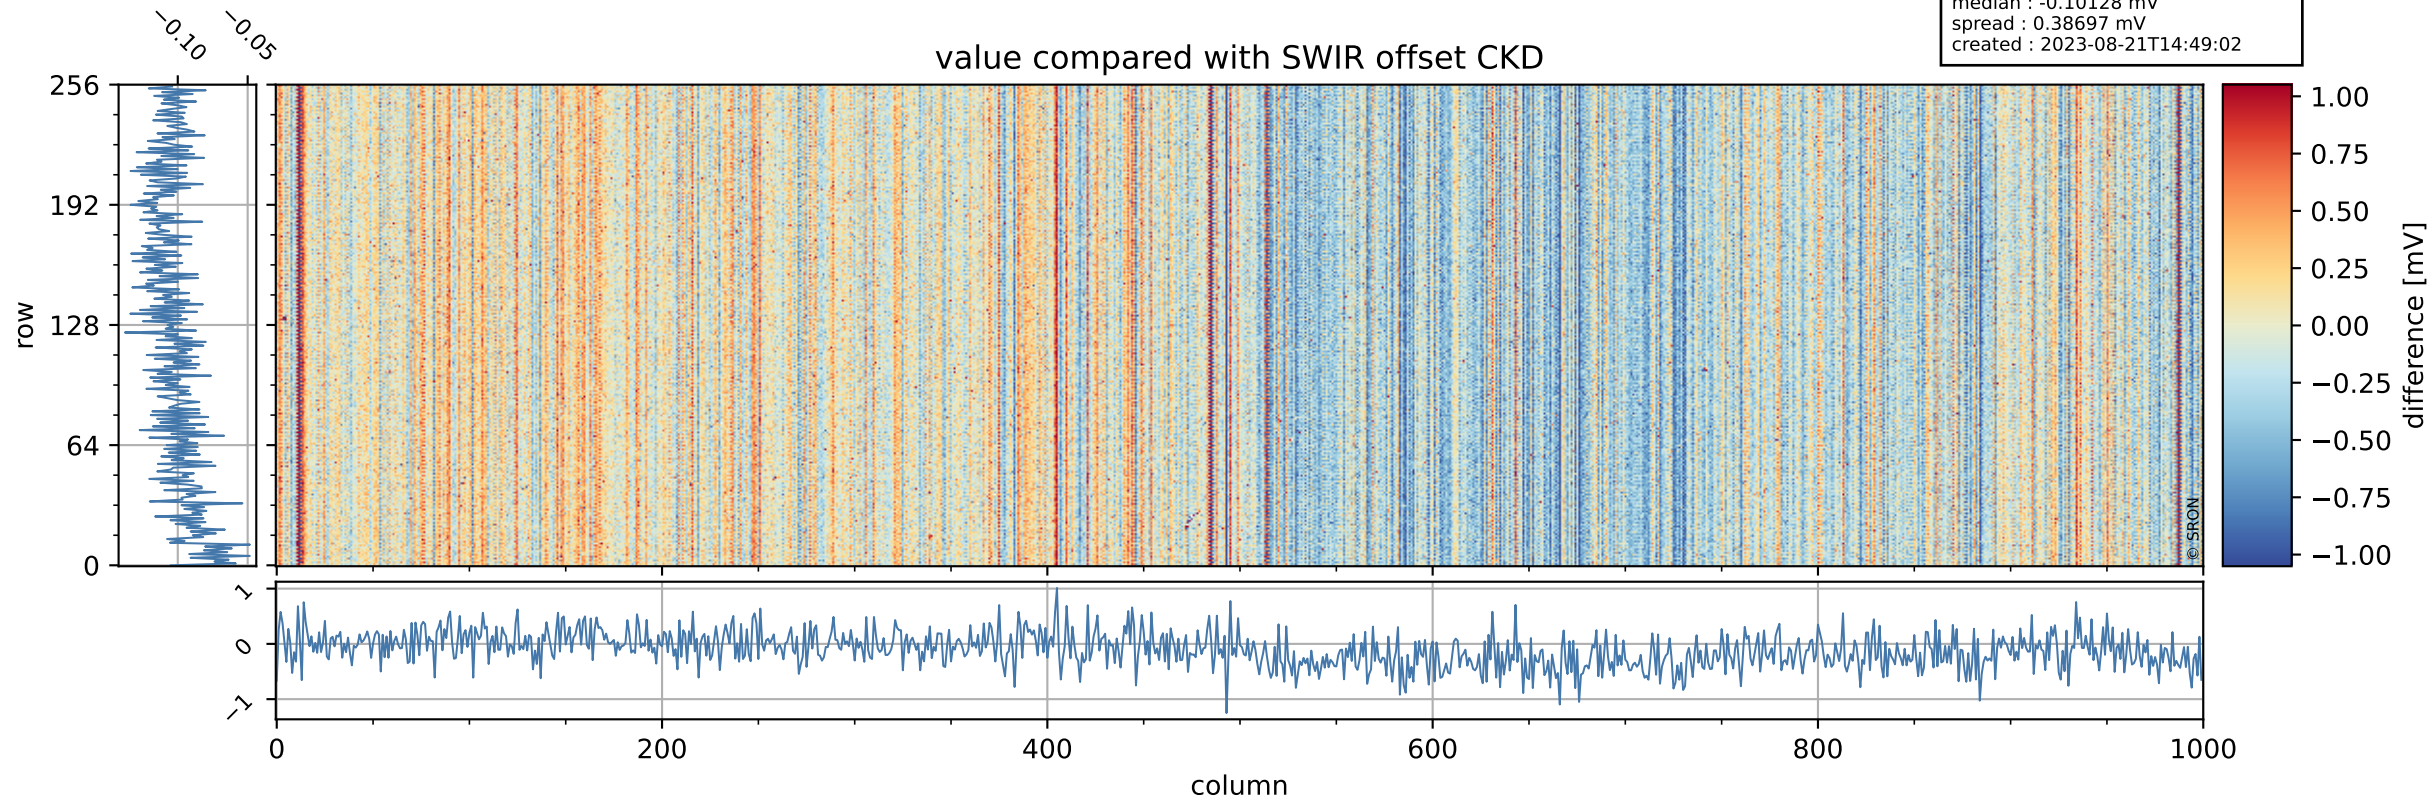

Tropomi SWIR offset (official)

orbits : 19 in [15847, 15892]
coverage : 2020-11-03 / 2020-11-06
median : 0.52591 V
spread : 0.035915 V
created : 2023-08-21T14:49:01

value detector map

Tropomi SWIR offset (official)

orbits : 19 in [15847, 15892]
coverage : 2020-11-03 / 2020-11-06
median : 28.308 μV
spread : 14.327 μV
created : 2023-08-21T14:49:02

Tropomi SWIR offset (official)

orbits : 19 in [15847, 15892]
coverage : 2020-11-03 / 2020-11-06
median : -0.10128 mV
spread : 0.38697 mV
created : 2023-08-21T14:49:02

value compared with SWIR offset CKD

Tropomi SWIR offset (official) ground-tracks of Sentinel-5P

orbits : 19 in [15847, 15892]
coverage : 2020-11-03 / 2020-11-06
created : 2023-08-21T14:49:03

Tropomi SWIR offset (official)

orbits : [2827, 15892]
coverage : 2018-04-30 / 2020-11-06
created : 2023-08-21T14:49:03

trend of detector median & temperatures