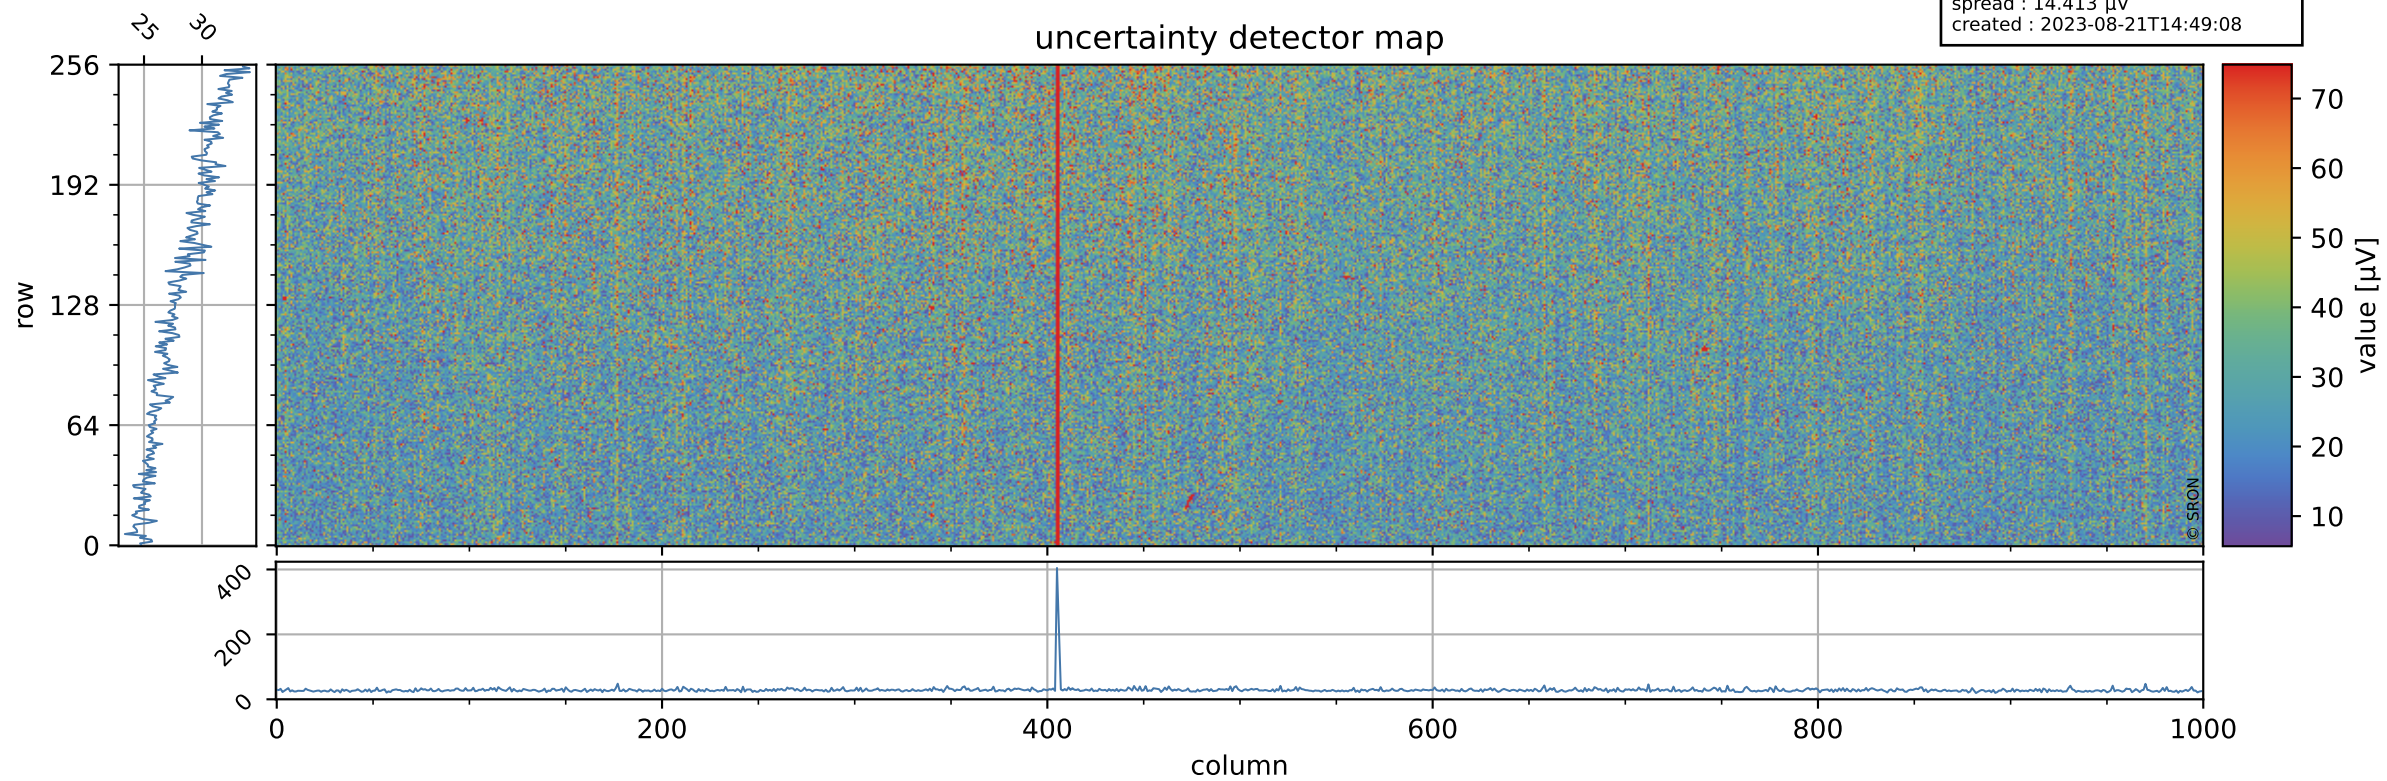

Tropomi SWIR offset (official)

orbits : 18 in [15877, 15922]
coverage : 2020-11-05 / 2020-11-08
median : 0.52592 V
spread : 0.035907 V
created : 2023-08-21T14:49:07

value detector map

Tropomi SWIR offset (official)

orbits : 18 in [15877, 15922]
coverage : 2020-11-05 / 2020-11-08
median : 28.425 μV
spread : 14.413 μV
created : 2023-08-21T14:49:08

Tropomi SWIR offset (official)

value compared with SWIR offset CKD

orbits : 18 in [15877, 15922]
coverage : 2020-11-05 / 2020-11-08
median : -0.095998 mV
spread : 0.38384 mV
created : 2023-08-21T14:49:08

Tropomi SWIR offset (official) ground-tracks of Sentinel-5P

orbits : 18 in [15877, 15922]
coverage : 2020-11-05 / 2020-11-08
created : 2023-08-21T14:49:09

Tropomi SWIR offset (official)

orbits : [2827, 15922]
coverage : 2018-04-30 / 2020-11-08
created : 2023-08-21T14:49:09

trend of detector median & temperatures