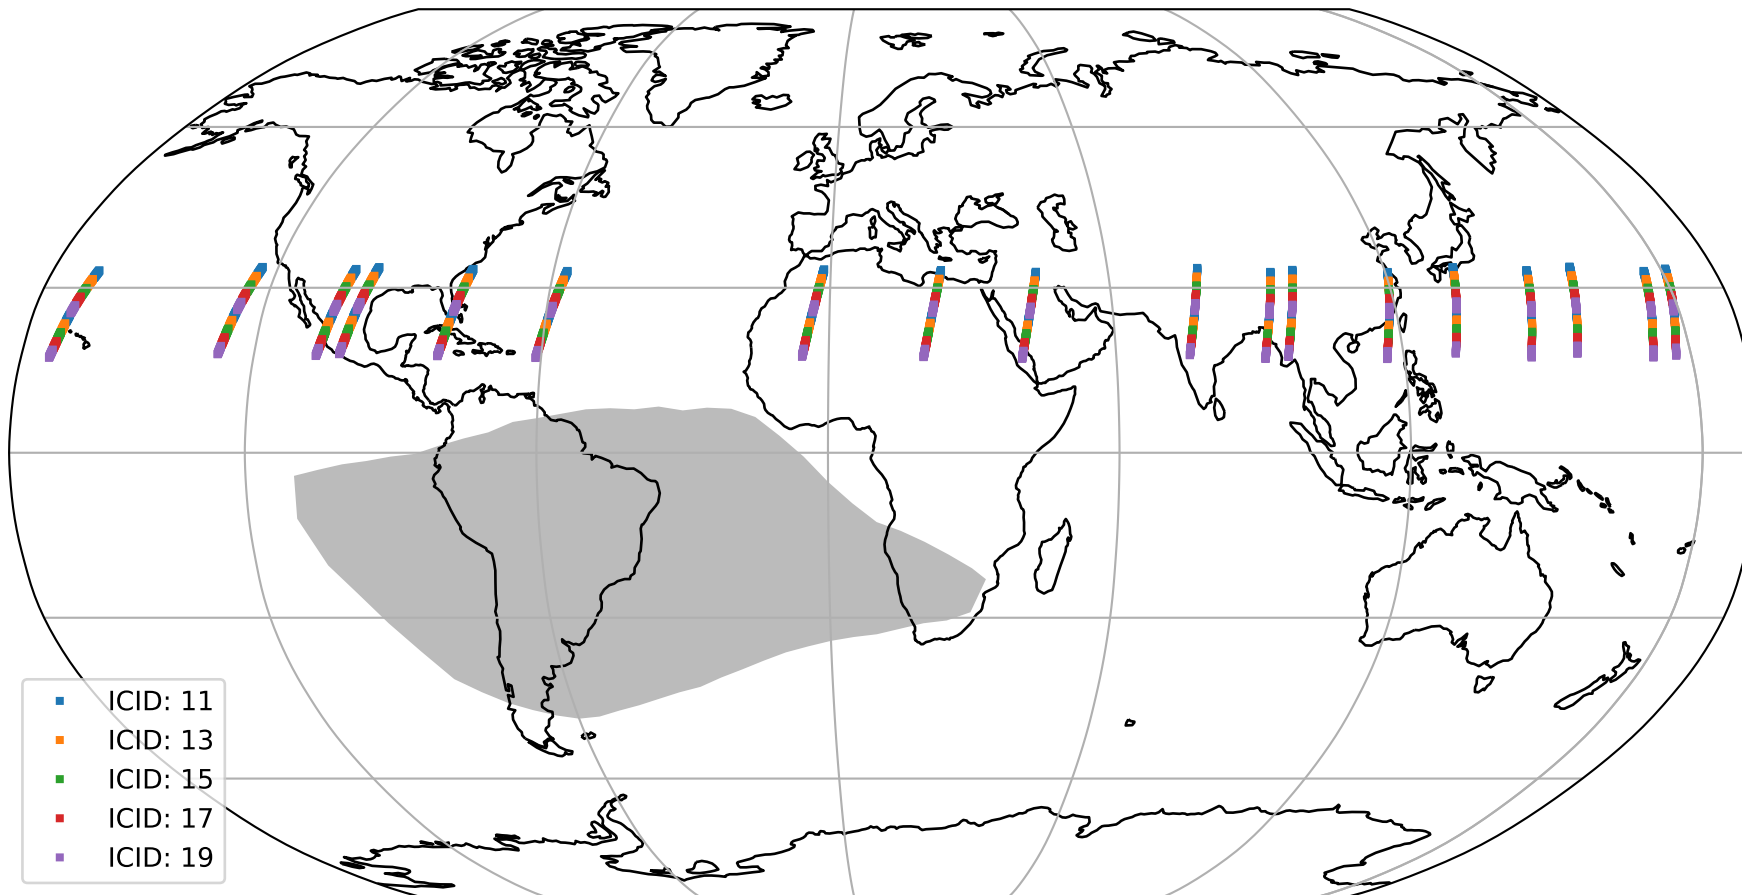

Tropomi SWIR offset (official)

orbits : 18 in [15877, 15922]
coverage : 2020-11-05 / 2020-11-08
median : 0.52592 V
spread : 0.035907 V
created : 2023-08-21T14:49:07

value detector map

Tropomi SWIR offset (official)

orbits : 18 in [15877, 15922]
coverage : 2020-11-05 / 2020-11-08
median : 28.425 μV
spread : 14.413 μV
created : 2023-08-21T14:49:08

Tropomi SWIR offset (official)

value compared with SWIR offset CKD

orbits : 18 in [15877, 15922]
coverage : 2020-11-05 / 2020-11-08
median : -0.095998 mV
spread : 0.38384 mV
created : 2023-08-21T14:49:08

Tropomi SWIR offset (official) ground-tracks of Sentinel-5P

orbits : 18 in [15877, 15922]
coverage : 2020-11-05 / 2020-11-08
created : 2023-08-21T14:49:09

Tropomi SWIR offset (official)

orbits : [2827, 15922]
coverage : 2018-04-30 / 2020-11-08
created : 2023-08-21T14:49:09