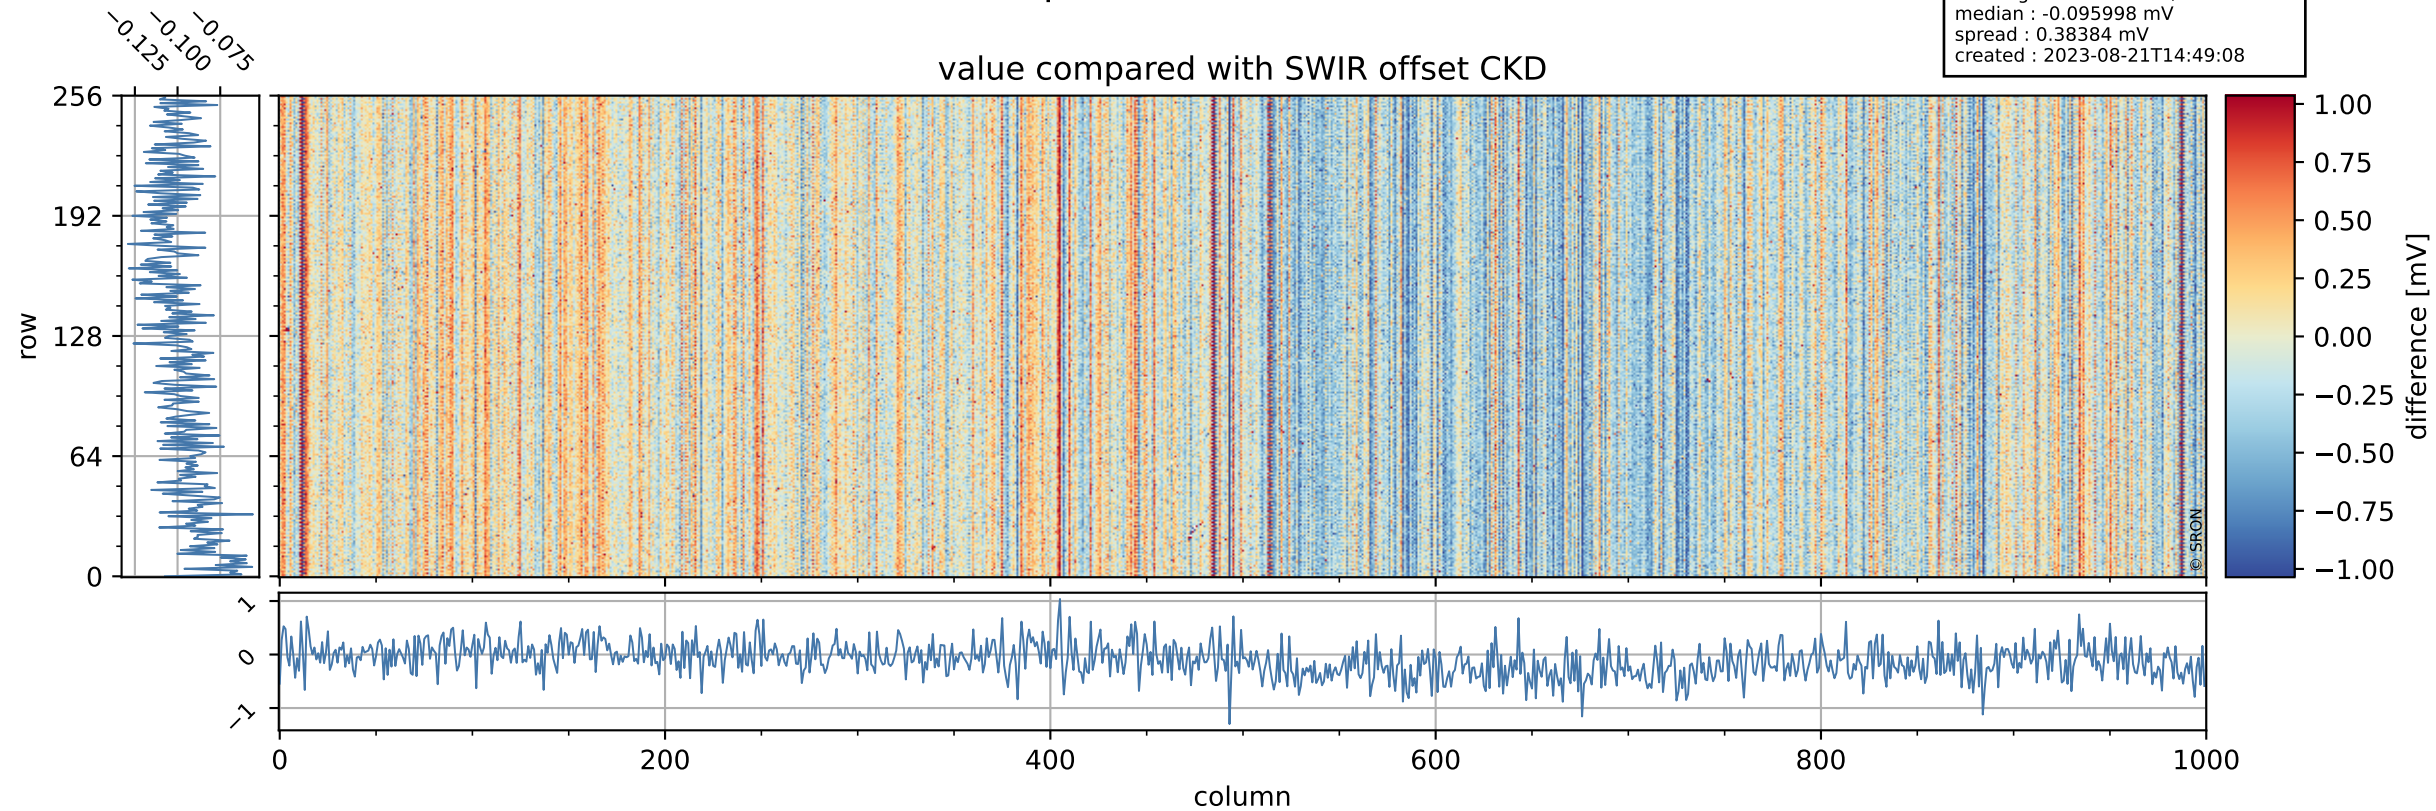

Tropomi SWIR offset (official)

orbits : 18 in [15877, 15922]
coverage : 2020-11-05 / 2020-11-08
median : 0.52592 V
spread : 0.035907 V
created : 2023-08-21T14:49:07

value detector map

Tropomi SWIR offset (official)

orbits : 18 in [15877, 15922]
coverage : 2020-11-05 / 2020-11-08
median : 28.425 μV
spread : 14.413 μV
created : 2023-08-21T14:49:08

Tropomi SWIR offset (official)

value compared with SWIR offset CKD

orbits : 18 in [15877, 15922]
coverage : 2020-11-05 / 2020-11-08
median : -0.095998 mV
spread : 0.38384 mV
created : 2023-08-21T14:49:08

Tropomi SWIR offset (official) ground-tracks of Sentinel-5P

orbits : 18 in [15877, 15922]
coverage : 2020-11-05 / 2020-11-08
created : 2023-08-21T14:49:09

Tropomi SWIR offset (official)

orbits : [2827, 15922]
coverage : 2018-04-30 / 2020-11-08
created : 2023-08-21T14:49:09

trend of detector median & temperatures