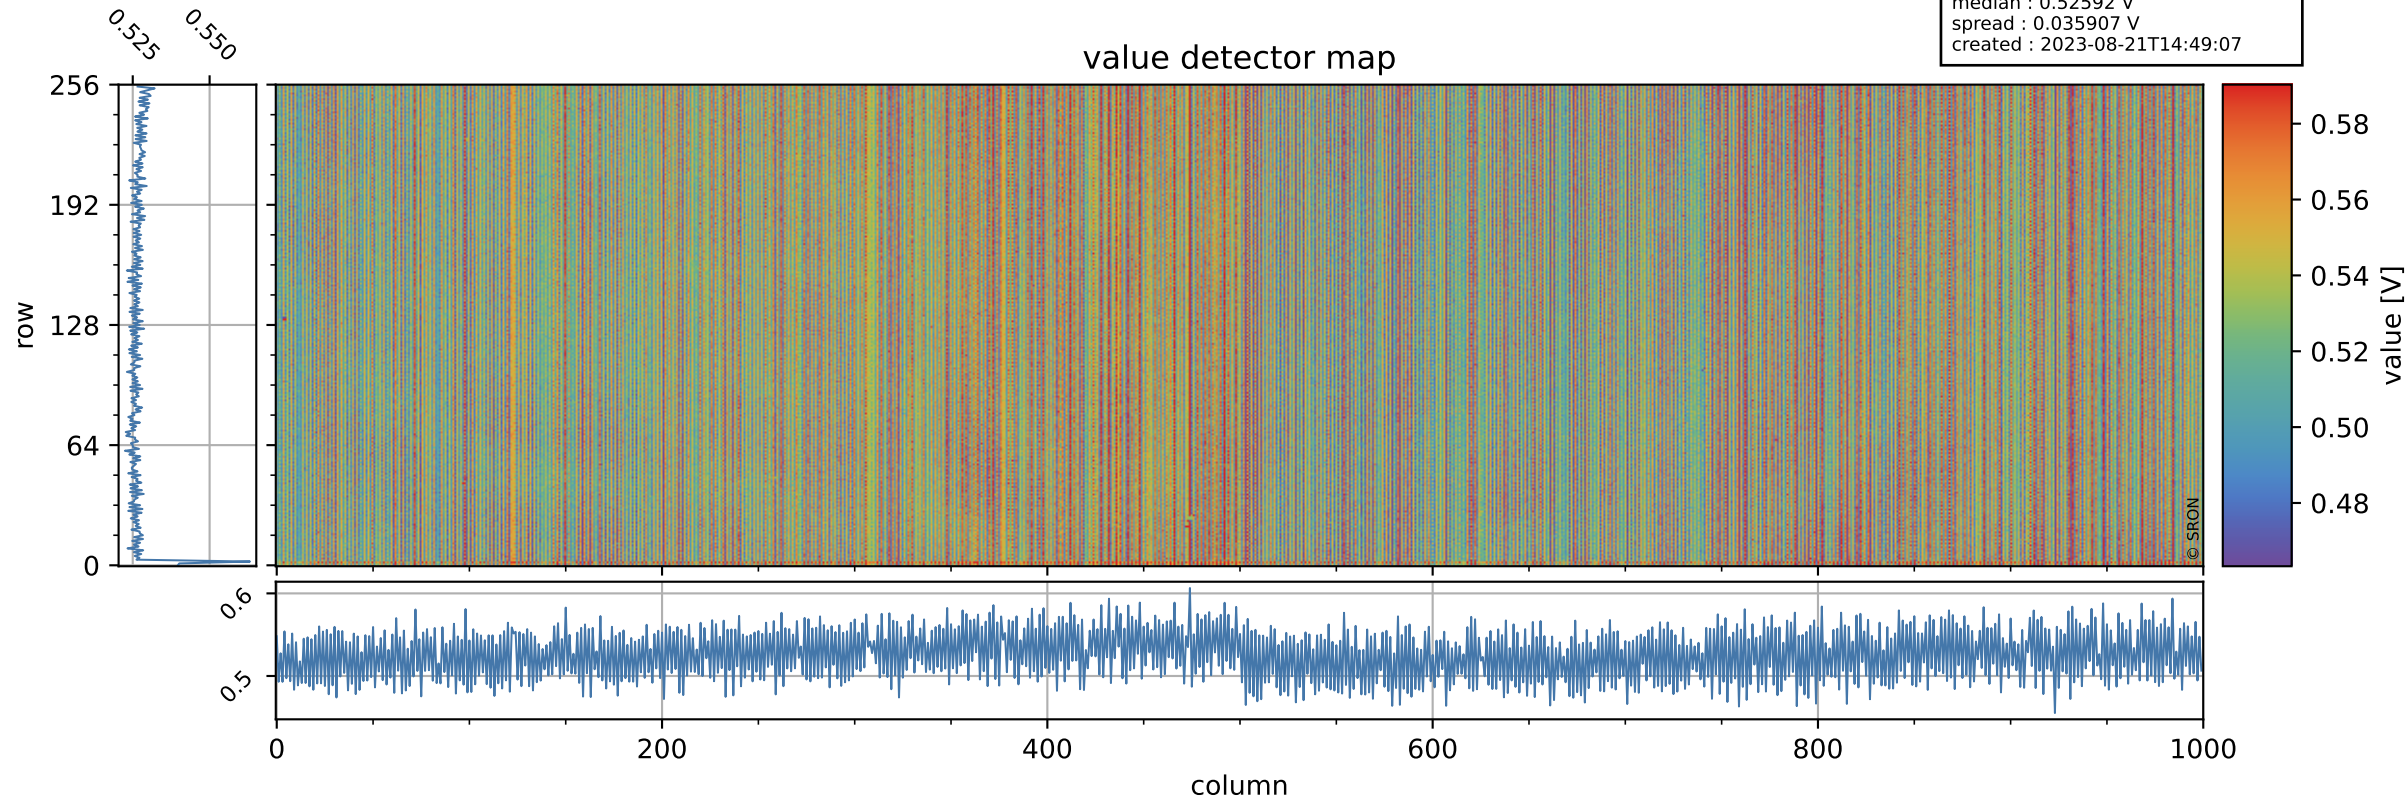

Tropomi SWIR offset (official)

orbits : 18 in [15877, 15922]
coverage : 2020-11-05 / 2020-11-08
median : 0.52592 V
spread : 0.035907 V
created : 2023-08-21T14:49:07

value detector map

Tropomi SWIR offset (official)

orbits : 18 in [15877, 15922]
coverage : 2020-11-05 / 2020-11-08
median : 28.425 μV
spread : 14.413 μV
created : 2023-08-21T14:49:08

Tropomi SWIR offset (official)

value compared with SWIR offset CKD

orbits : 18 in [15877, 15922]
coverage : 2020-11-05 / 2020-11-08
median : -0.095998 mV
spread : 0.38384 mV
created : 2023-08-21T14:49:08

Tropomi SWIR offset (official) ground-tracks of Sentinel-5P

orbits : 18 in [15877, 15922]
coverage : 2020-11-05 / 2020-11-08
created : 2023-08-21T14:49:09

Tropomi SWIR offset (official)

orbits : [2827, 15922]
coverage : 2018-04-30 / 2020-11-08
created : 2023-08-21T14:49:09

trend of detector median & temperatures