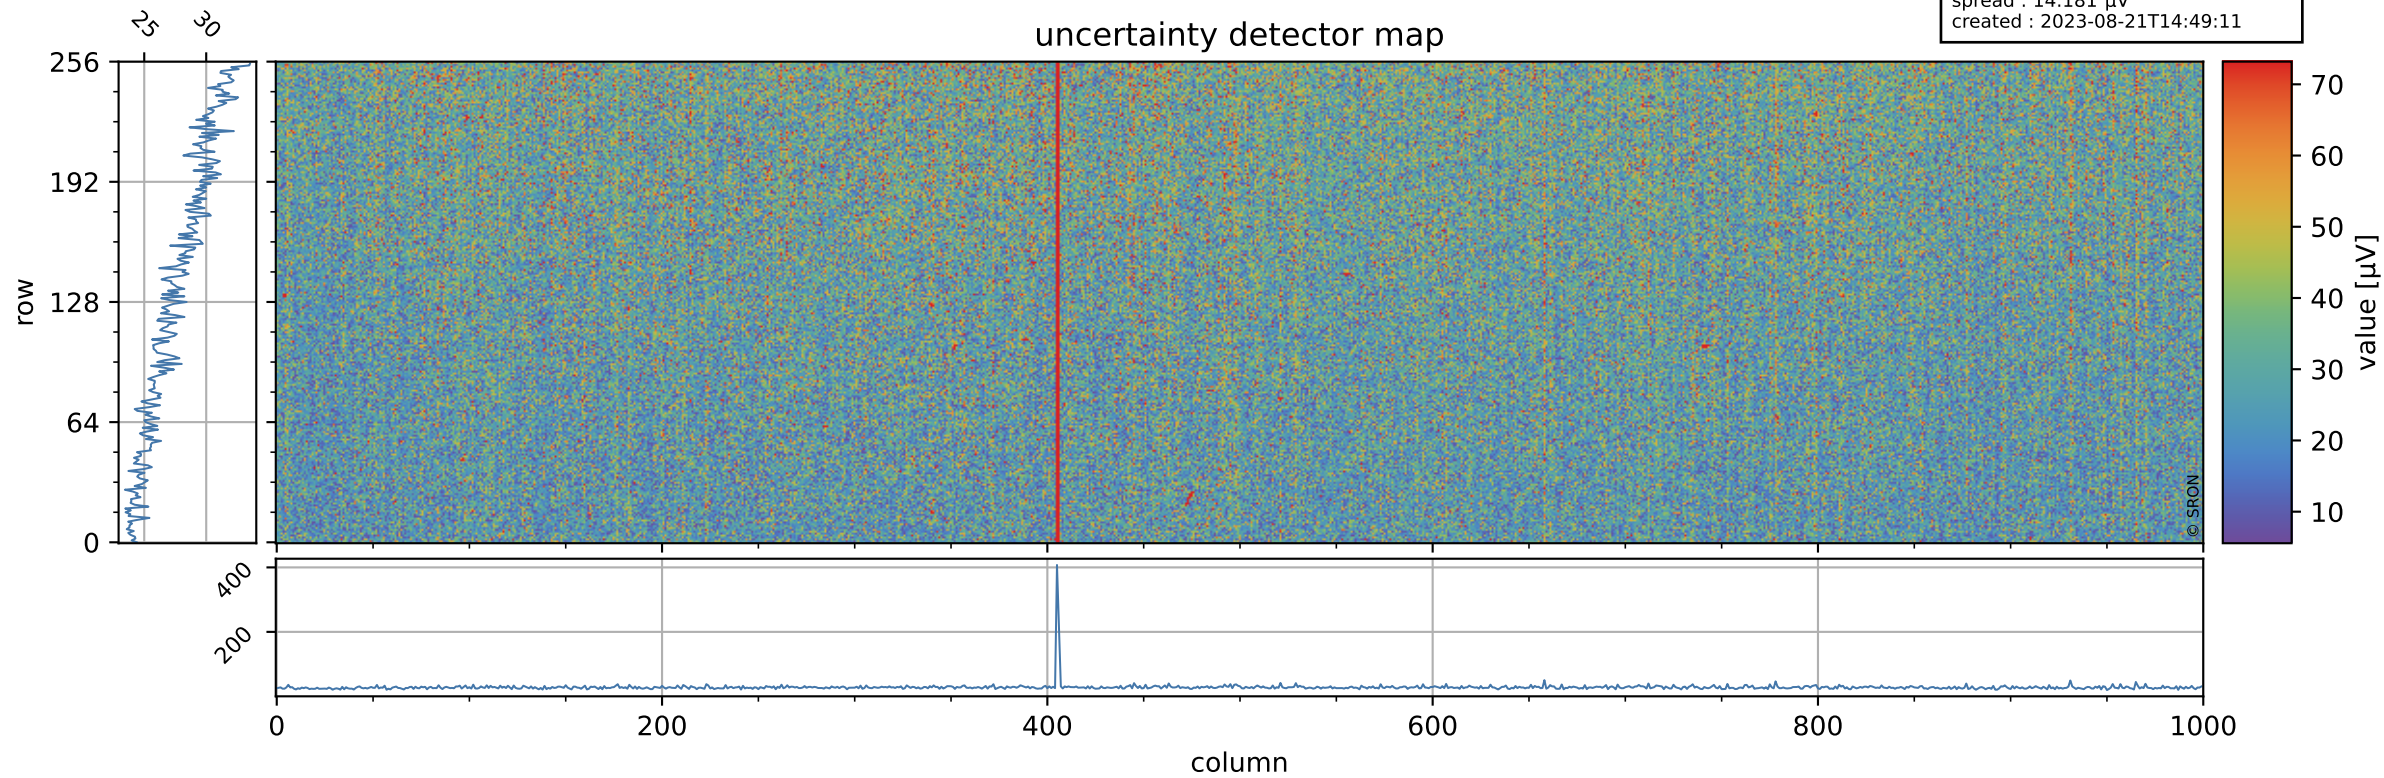

Tropomi SWIR offset (official)

orbits : 19 in [15892, 15937]
coverage : 2020-11-06 / 2020-11-09
median : 0.52592 V
spread : 0.035905 V
created : 2023-08-21T14:49:10

value detector map

Tropomi SWIR offset (official)

orbits : 19 in [15892, 15937]
coverage : 2020-11-06 / 2020-11-09
median : 27.904 μV
spread : 14.181 μV
created : 2023-08-21T14:49:11

Tropomi SWIR offset (official)

orbits : 19 in [15892, 15937]
coverage : 2020-11-06 / 2020-11-09
median : -0.095636 mV
spread : 0.38142 mV
created : 2023-08-21T14:49:11

value compared with SWIR offset CKD

Tropomi SWIR offset (official) ground-tracks of Sentinel-5P

orbits : 19 in [15892, 15937]
coverage : 2020-11-06 / 2020-11-09
created : 2023-08-21T14:49:12

Tropomi SWIR offset (official)

orbits : [2827, 15937]
coverage : 2018-04-30 / 2020-11-09
created : 2023-08-21T14:49:12

trend of detector median & temperatures