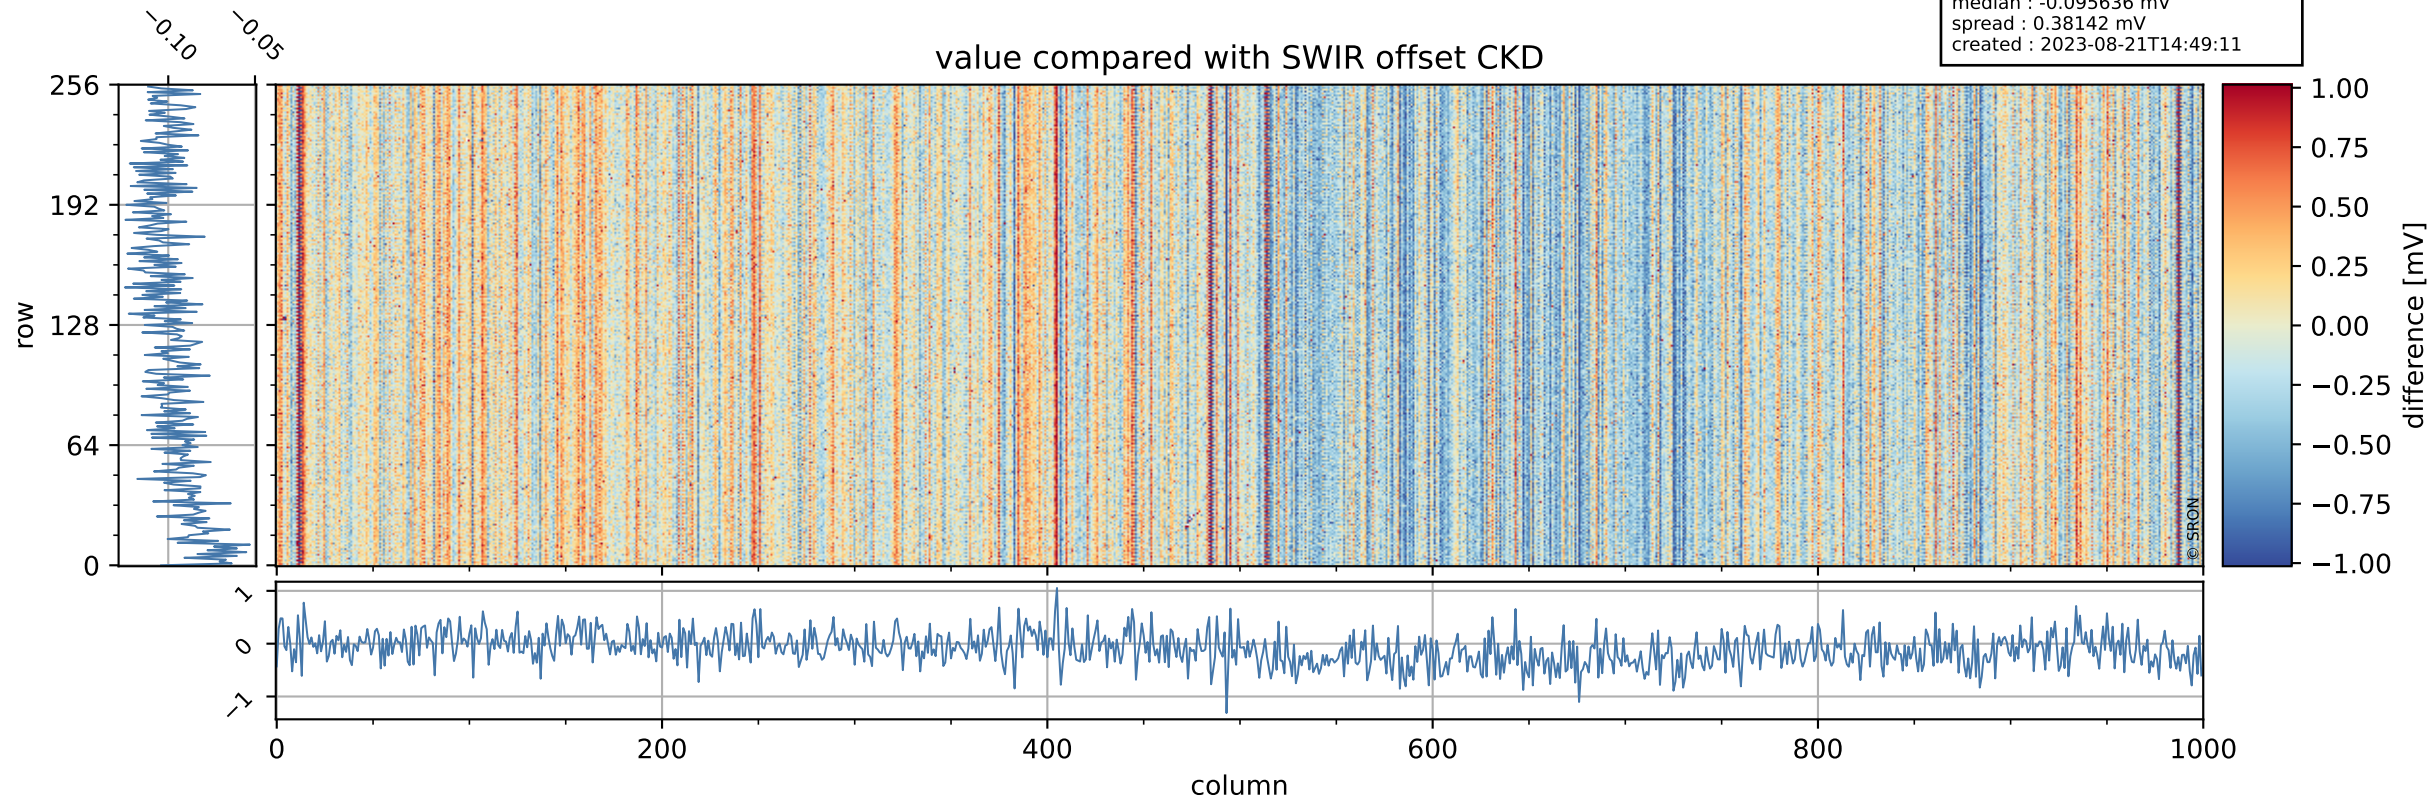

Tropomi SWIR offset (official)

orbits : 19 in [15892, 15937]
coverage : 2020-11-06 / 2020-11-09
median : 0.52592 V
spread : 0.035905 V
created : 2023-08-21T14:49:10

value detector map

Tropomi SWIR offset (official)

orbits : 19 in [15892, 15937]
coverage : 2020-11-06 / 2020-11-09
median : 27.904 μV
spread : 14.181 μV
created : 2023-08-21T14:49:11

Tropomi SWIR offset (official)

orbits : 19 in [15892, 15937]
coverage : 2020-11-06 / 2020-11-09
median : -0.095636 mV
spread : 0.38142 mV
created : 2023-08-21T14:49:11

value compared with SWIR offset CKD

Tropomi SWIR offset (official) ground-tracks of Sentinel-5P

orbits : 19 in [15892, 15937]
coverage : 2020-11-06 / 2020-11-09
created : 2023-08-21T14:49:12

Tropomi SWIR offset (official)

orbits : [2827, 15937]
coverage : 2018-04-30 / 2020-11-09
created : 2023-08-21T14:49:12

trend of detector median & temperatures