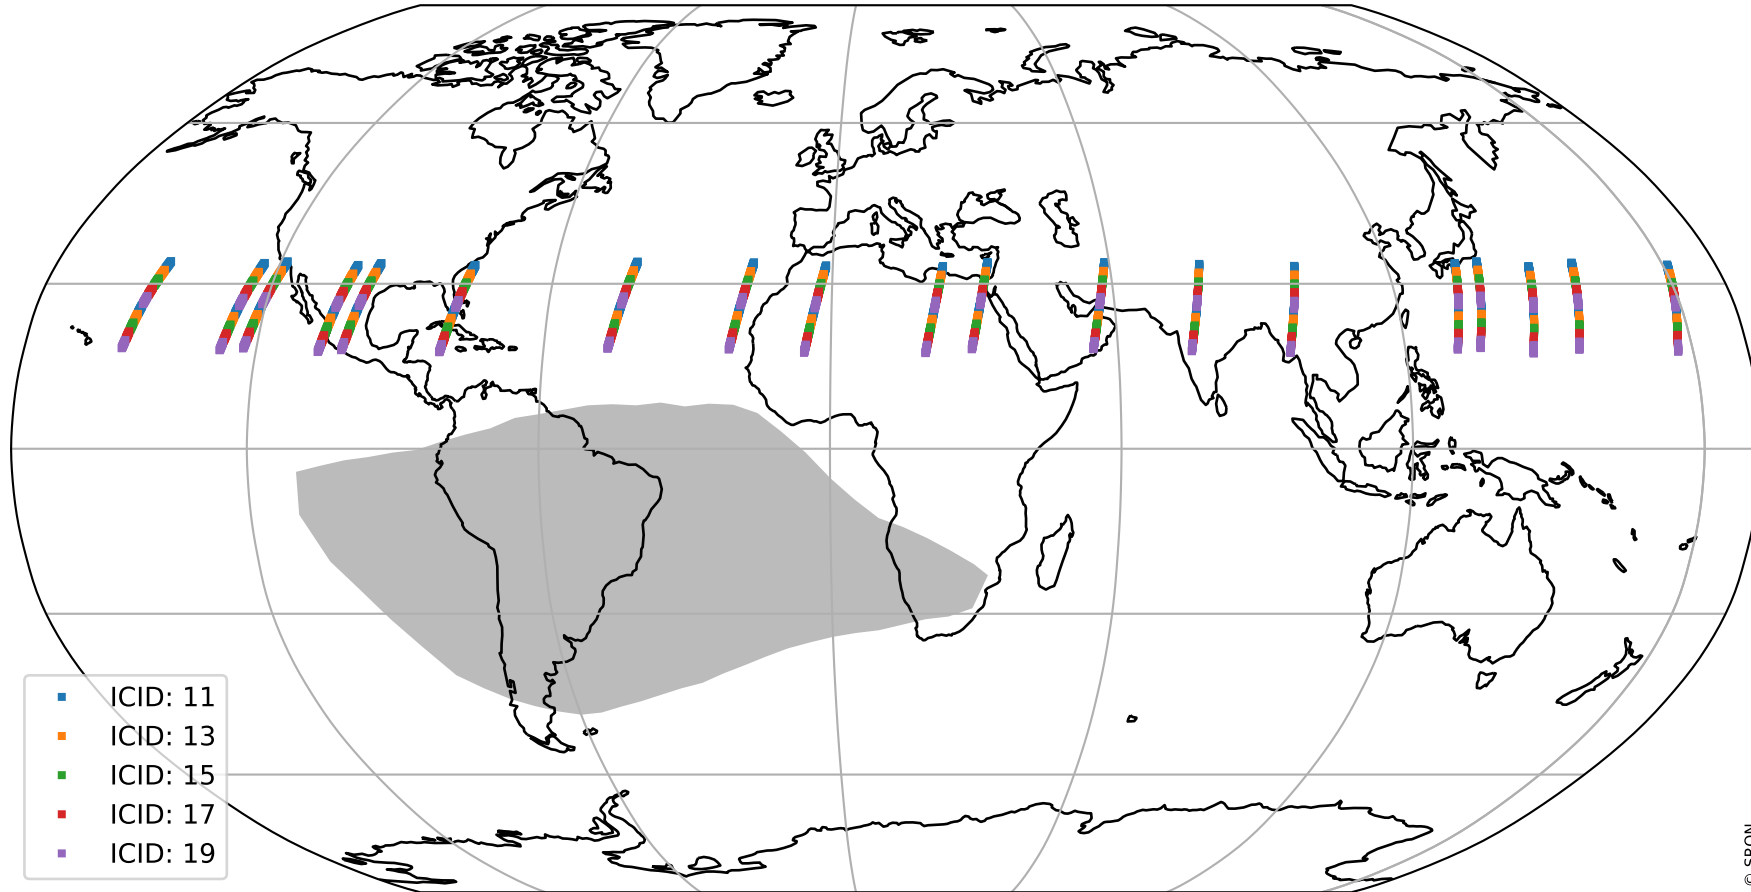

Tropomi SWIR offset (official)

orbits : 19 in [15892, 15937]
coverage : 2020-11-06 / 2020-11-09
median : 0.52592 V
spread : 0.035905 V
created : 2023-08-21T14:49:10

value detector map

Tropomi SWIR offset (official)

orbits : 19 in [15892, 15937]
coverage : 2020-11-06 / 2020-11-09
median : 27.904 μV
spread : 14.181 μV
created : 2023-08-21T14:49:11

Tropomi SWIR offset (official)

orbits : 19 in [15892, 15937]
coverage : 2020-11-06 / 2020-11-09
median : -0.095636 mV
spread : 0.38142 mV
created : 2023-08-21T14:49:11

value compared with SWIR offset CKD

Tropomi SWIR offset (official) ground-tracks of Sentinel-5P

orbits : 19 in [15892, 15937]
coverage : 2020-11-06 / 2020-11-09
created : 2023-08-21T14:49:12

Tropomi SWIR offset (official)

orbits : [2827, 15937]
coverage : 2018-04-30 / 2020-11-09
created : 2023-08-21T14:49:12

trend of detector median & temperatures