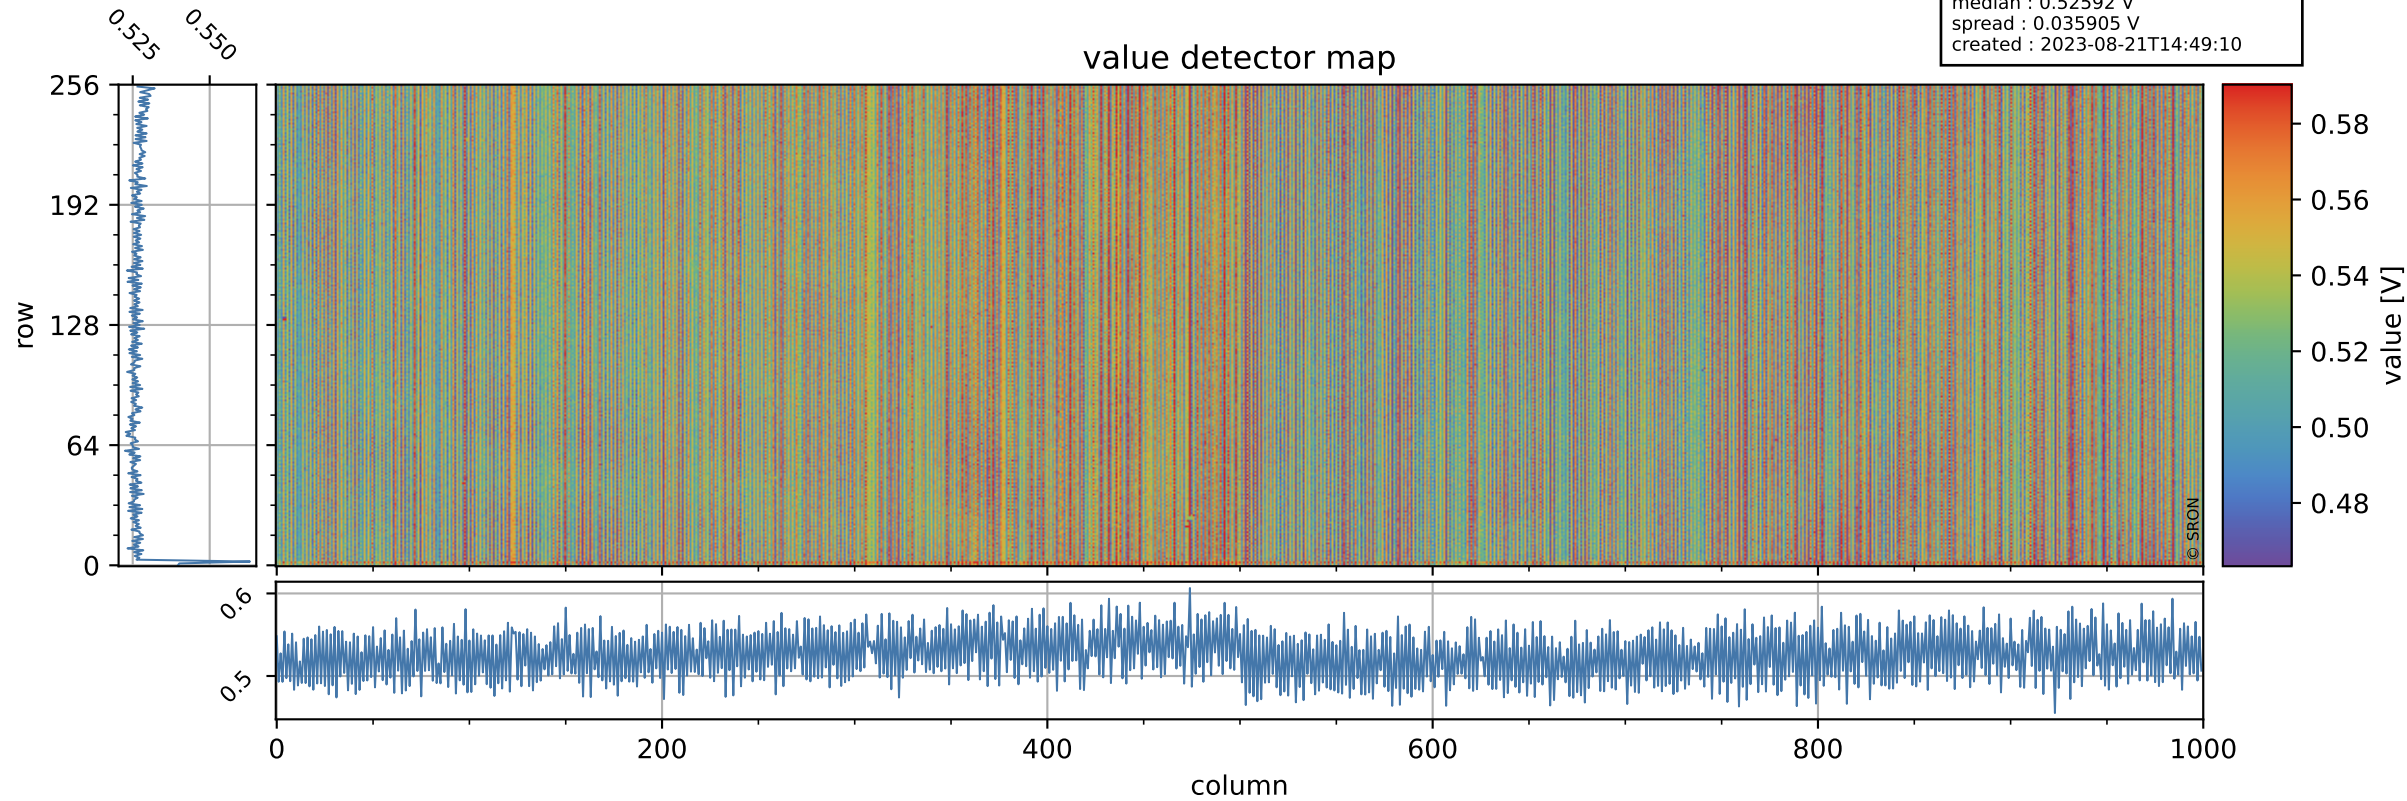

Tropomi SWIR offset (official)

orbits : 19 in [15892, 15937]
coverage : 2020-11-06 / 2020-11-09
median : 0.52592 V
spread : 0.035905 V
created : 2023-08-21T14:49:10

value detector map

Tropomi SWIR offset (official)

orbits : 19 in [15892, 15937]
coverage : 2020-11-06 / 2020-11-09
median : 27.904 μV
spread : 14.181 μV
created : 2023-08-21T14:49:11

Tropomi SWIR offset (official)

orbits : 19 in [15892, 15937]
coverage : 2020-11-06 / 2020-11-09
median : -0.095636 mV
spread : 0.38142 mV
created : 2023-08-21T14:49:11

value compared with SWIR offset CKD

Tropomi SWIR offset (official) ground-tracks of Sentinel-5P

orbits : 19 in [15892, 15937]
coverage : 2020-11-06 / 2020-11-09
created : 2023-08-21T14:49:12

Tropomi SWIR offset (official)

orbits : [2827, 15937]
coverage : 2018-04-30 / 2020-11-09
created : 2023-08-21T14:49:12

trend of detector median & temperatures