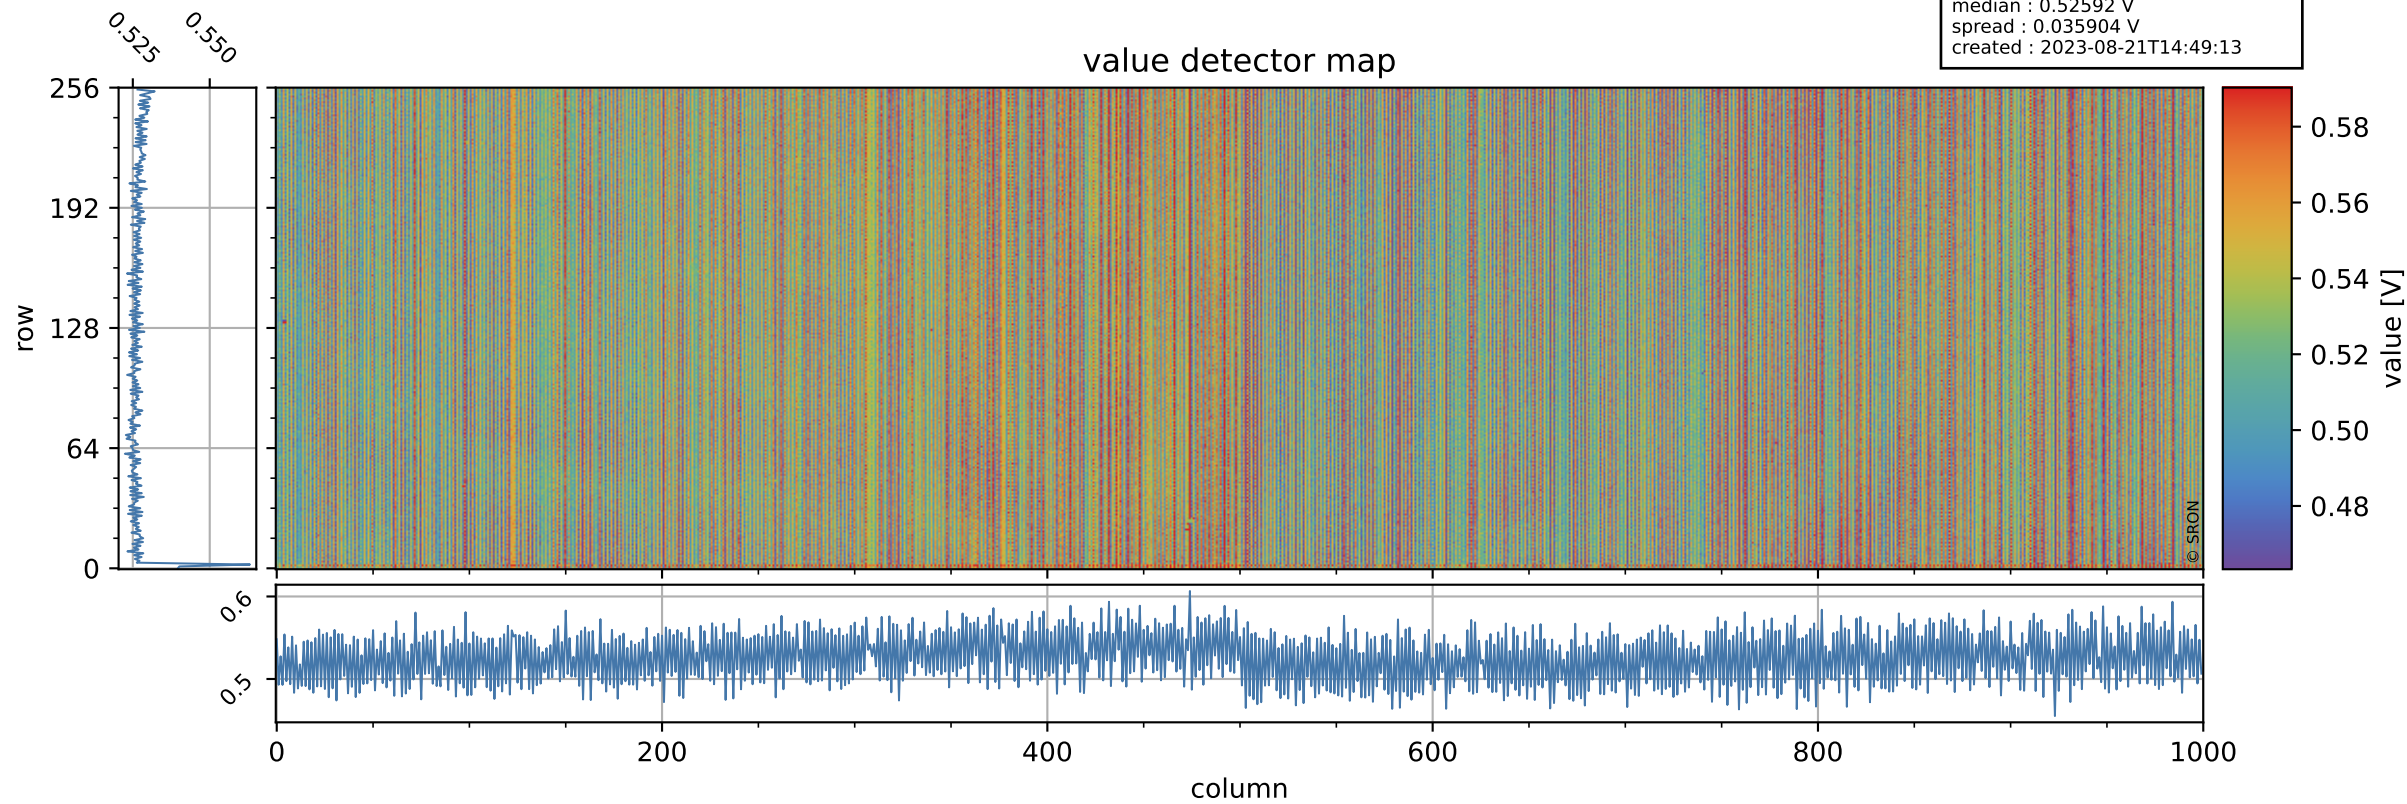

# Tropomi SWIR offset (official)

orbits : 18 in [15907, 15952]  
coverage : 2020-11-07 / 2020-11-10  
median : 0.52592 V  
spread : 0.035904 V  
created : 2023-08-21T14:49:13

## value detector map

# Tropomi SWIR offset (official)

orbits : 18 in [15907, 15952]  
coverage : 2020-11-07 / 2020-11-10  
median : 28.117  $\mu\text{V}$   
spread : 14.241  $\mu\text{V}$   
created : 2023-08-21T14:49:14

# Tropomi SWIR offset (official) ground-tracks of Sentinel-5P

orbits : 18 in [15907, 15952]  
coverage : 2020-11-07 / 2020-11-10  
created : 2023-08-21T14:49:15