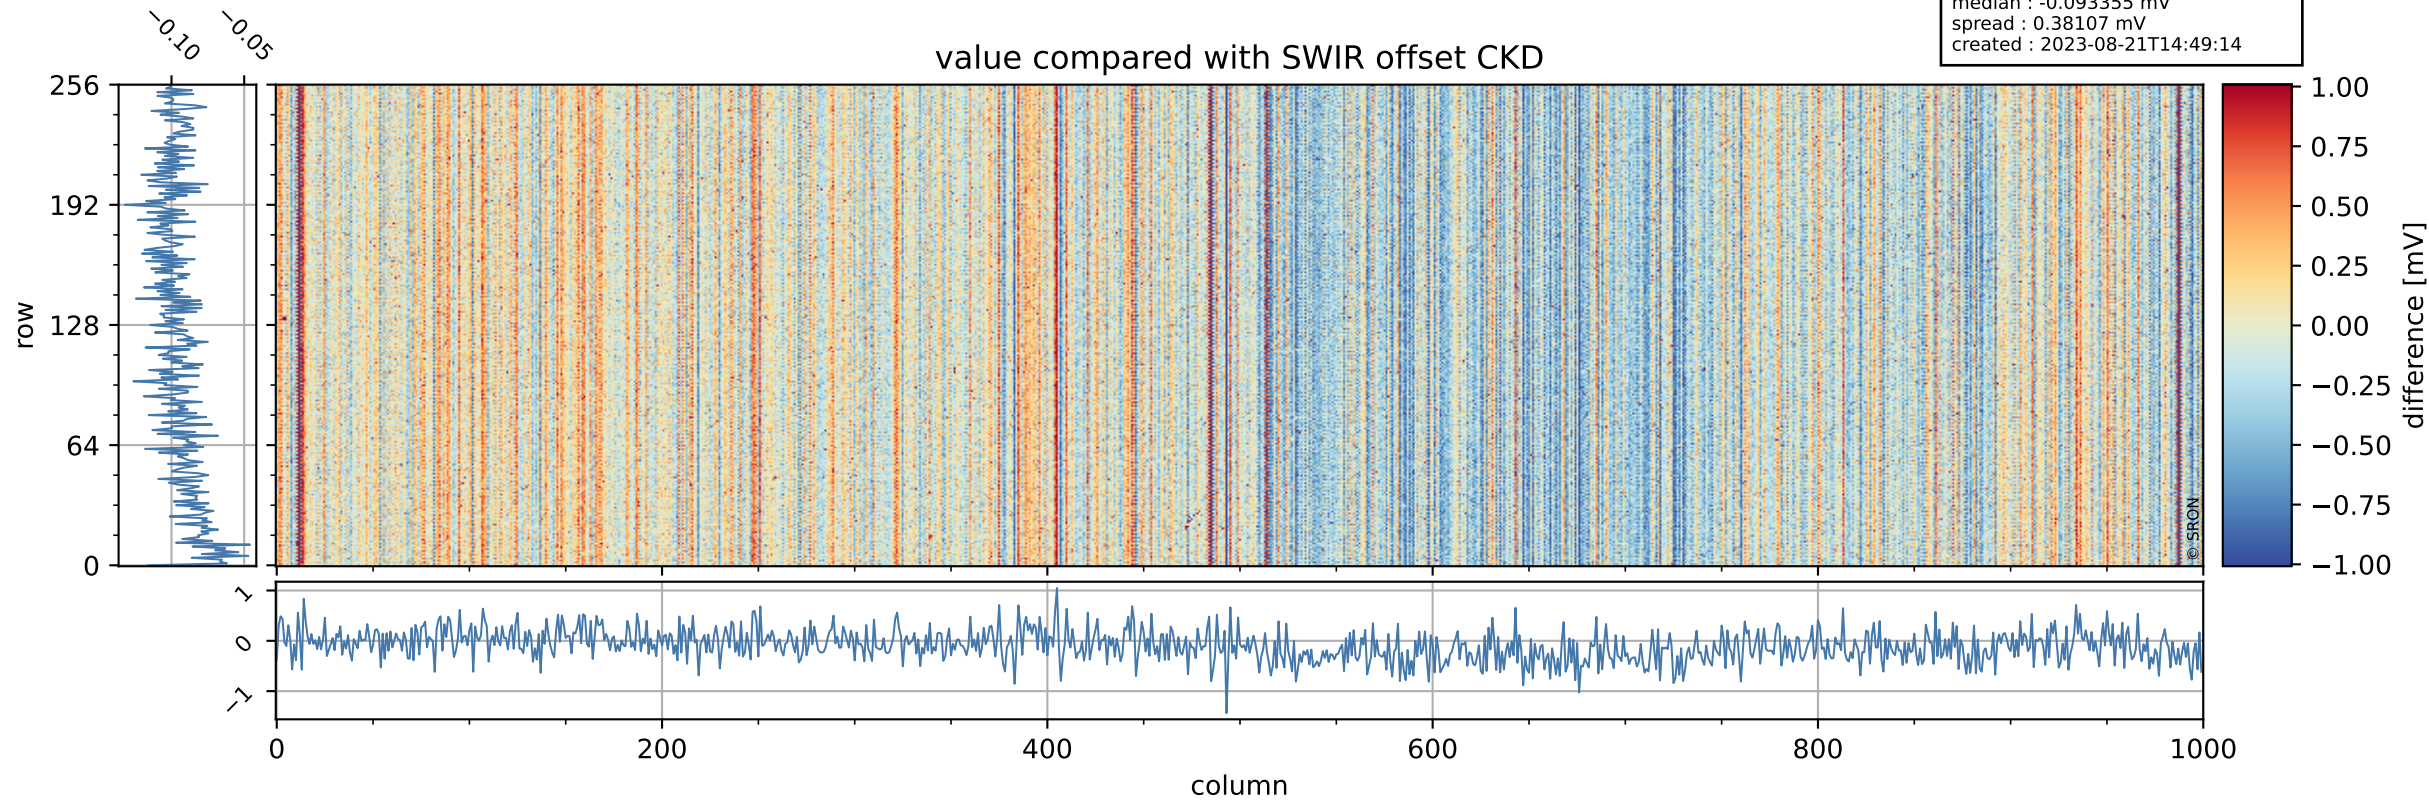

## value detector map

# Tropomi SWIR offset (official)

orbits : 18 in [15907, 15952]  
coverage : 2020-11-07 / 2020-11-10  
median : 28.117  $\mu\text{V}$   
spread : 14.241  $\mu\text{V}$   
created : 2023-08-21T14:49:14

# Tropomi SWIR offset (official)

orbits : 18 in [15907, 15952]  
coverage : 2020-11-07 / 2020-11-10  
median : -0.093355 mV  
spread : 0.38107 mV  
created : 2023-08-21T14:49:14

value compared with SWIR offset CKD

# Tropomi SWIR offset (official) ground-tracks of Sentinel-5P

orbits : 18 in [15907, 15952]  
coverage : 2020-11-07 / 2020-11-10  
created : 2023-08-21T14:49:15