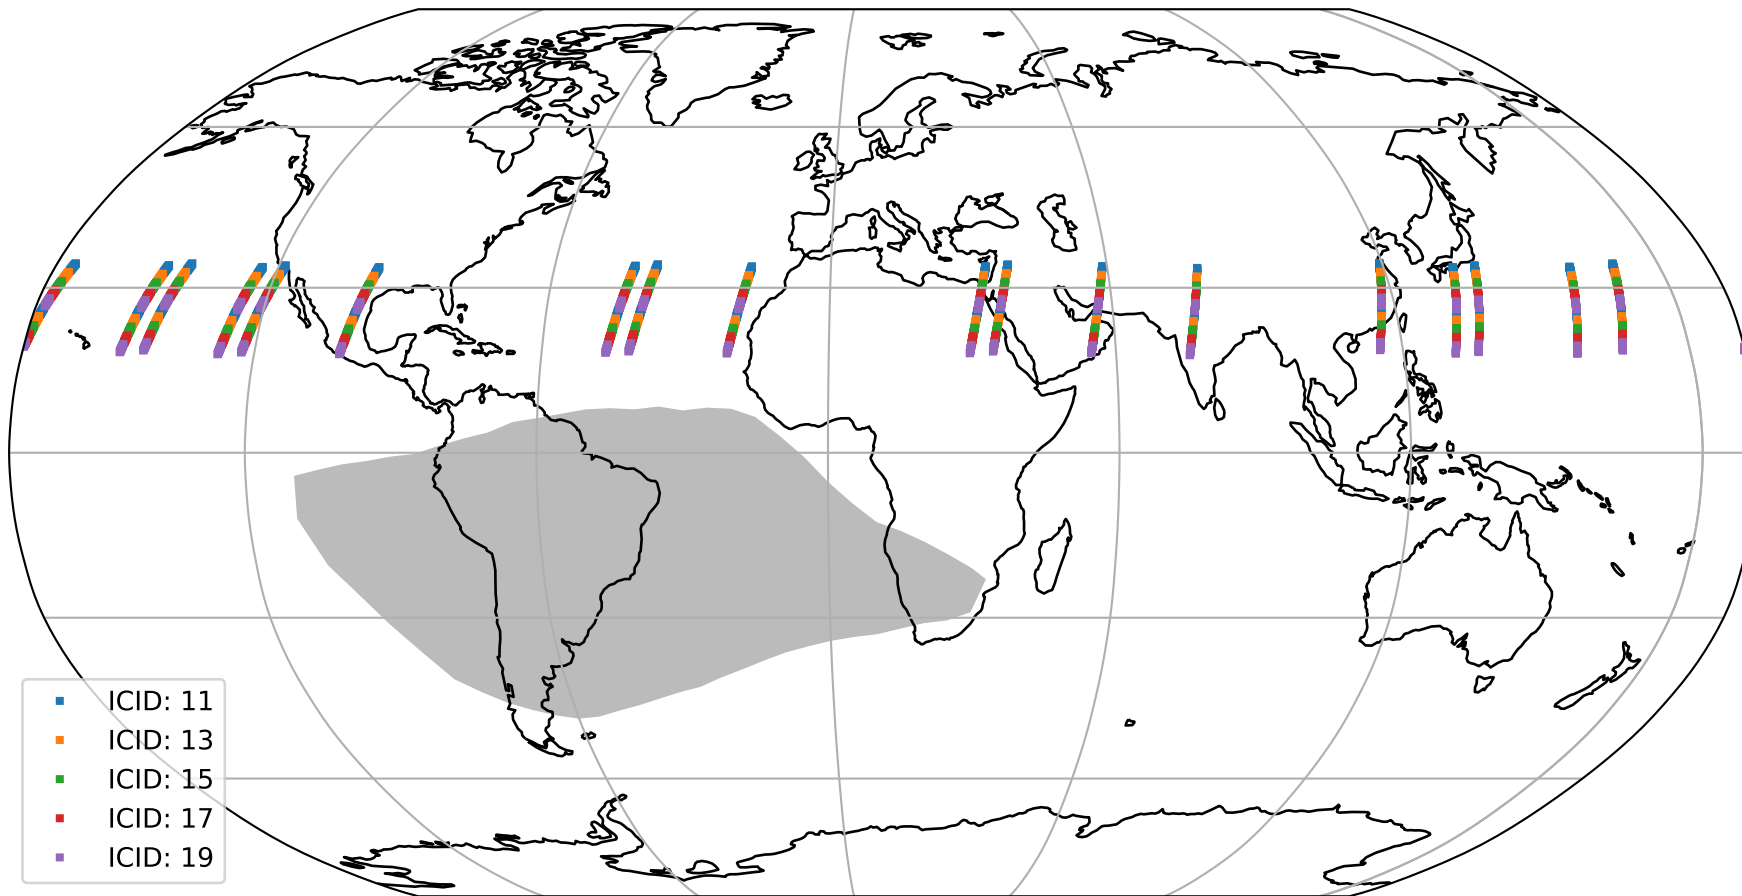

# Tropomi SWIR offset (official)

orbits : 18 in [15907, 15952]  
coverage : 2020-11-07 / 2020-11-10  
median : 28.117  $\mu\text{V}$   
spread : 14.241  $\mu\text{V}$   
created : 2023-08-21T14:49:14

# Tropomi SWIR offset (official)

orbits : 18 in [15907, 15952]  
coverage : 2020-11-07 / 2020-11-10  
median : -0.093355 mV  
spread : 0.38107 mV  
created : 2023-08-21T14:49:14

value compared with SWIR offset CKD

# Tropomi SWIR offset (official) ground-tracks of Sentinel-5P

orbits : 18 in [15907, 15952]  
coverage : 2020-11-07 / 2020-11-10  
created : 2023-08-21T14:49:15

# Tropomi SWIR offset (official)

orbits : [2827, 15952]  
coverage : 2018-04-30 / 2020-11-10  
created : 2023-08-21T14:49:15