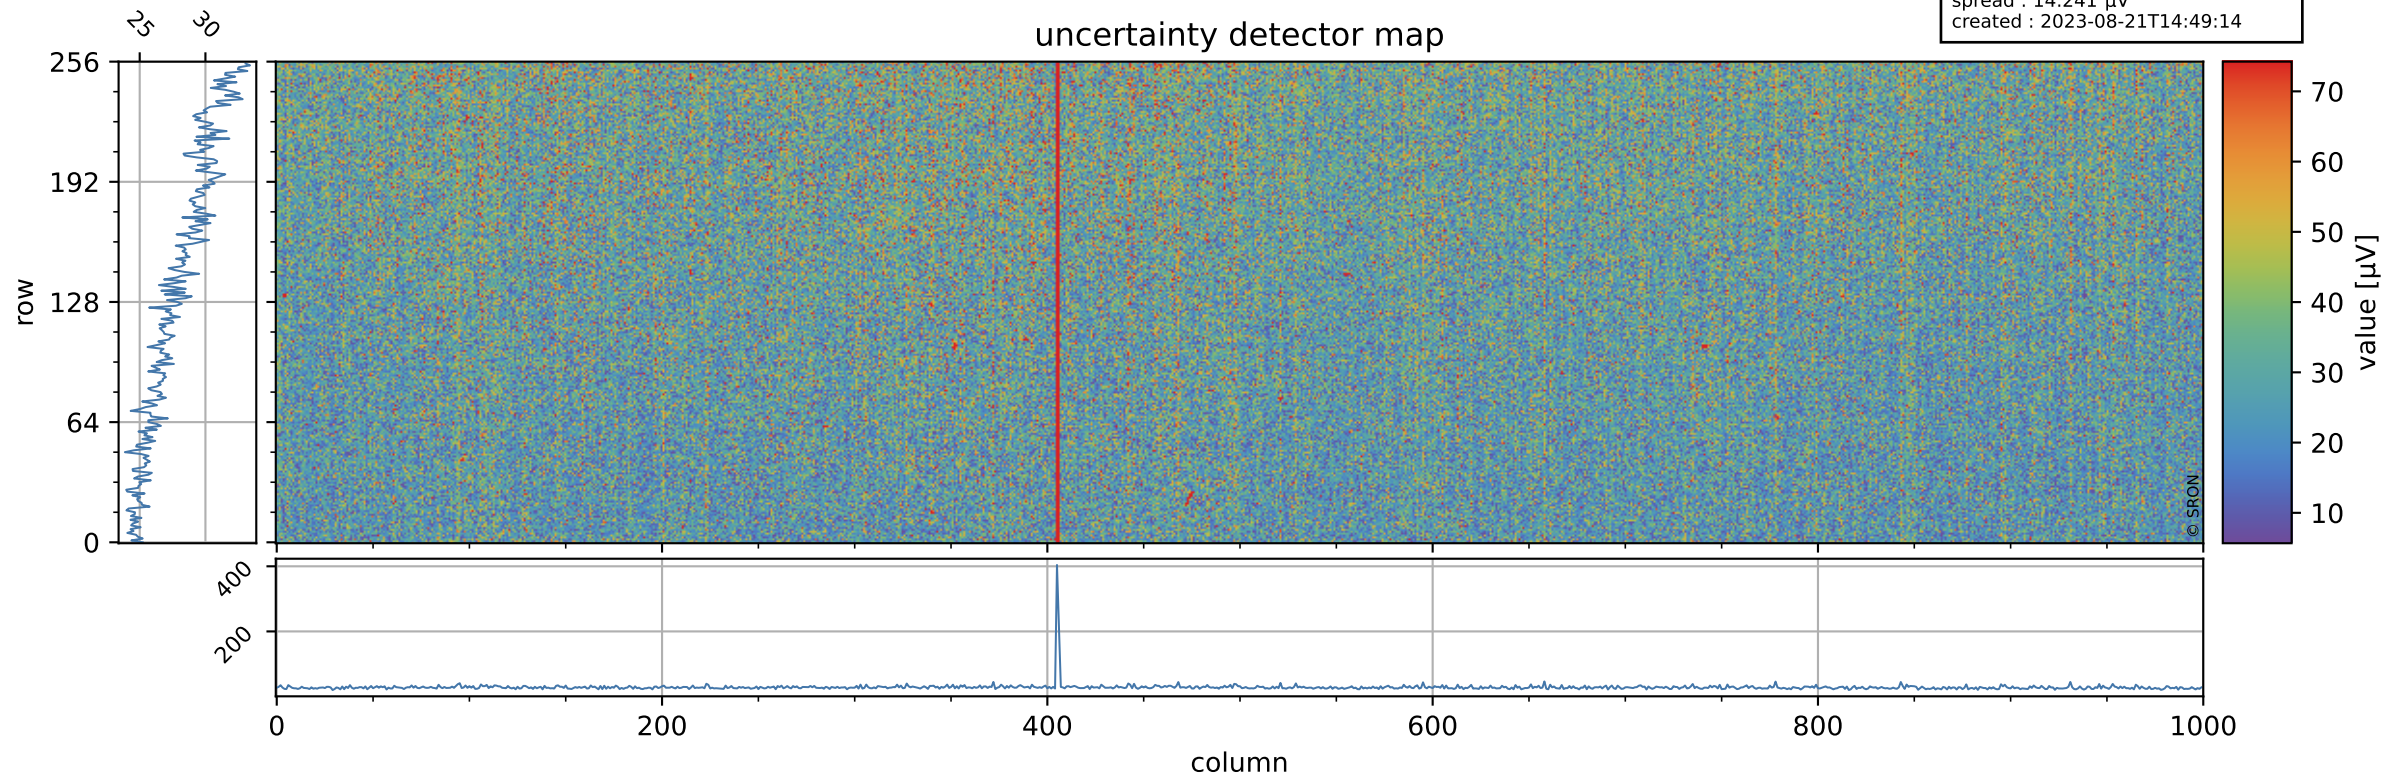

# Tropomi SWIR offset (official)

orbits : 18 in [15907, 15952]  
coverage : 2020-11-07 / 2020-11-10  
median : 0.52592 V  
spread : 0.035904 V  
created : 2023-08-21T14:49:13

## value detector map

# Tropomi SWIR offset (official)

orbits : 18 in [15907, 15952]  
coverage : 2020-11-07 / 2020-11-10  
median : 28.117  $\mu\text{V}$   
spread : 14.241  $\mu\text{V}$   
created : 2023-08-21T14:49:14

# Tropomi SWIR offset (official) ground-tracks of Sentinel-5P

orbits : 18 in [15907, 15952]  
coverage : 2020-11-07 / 2020-11-10  
created : 2023-08-21T14:49:15