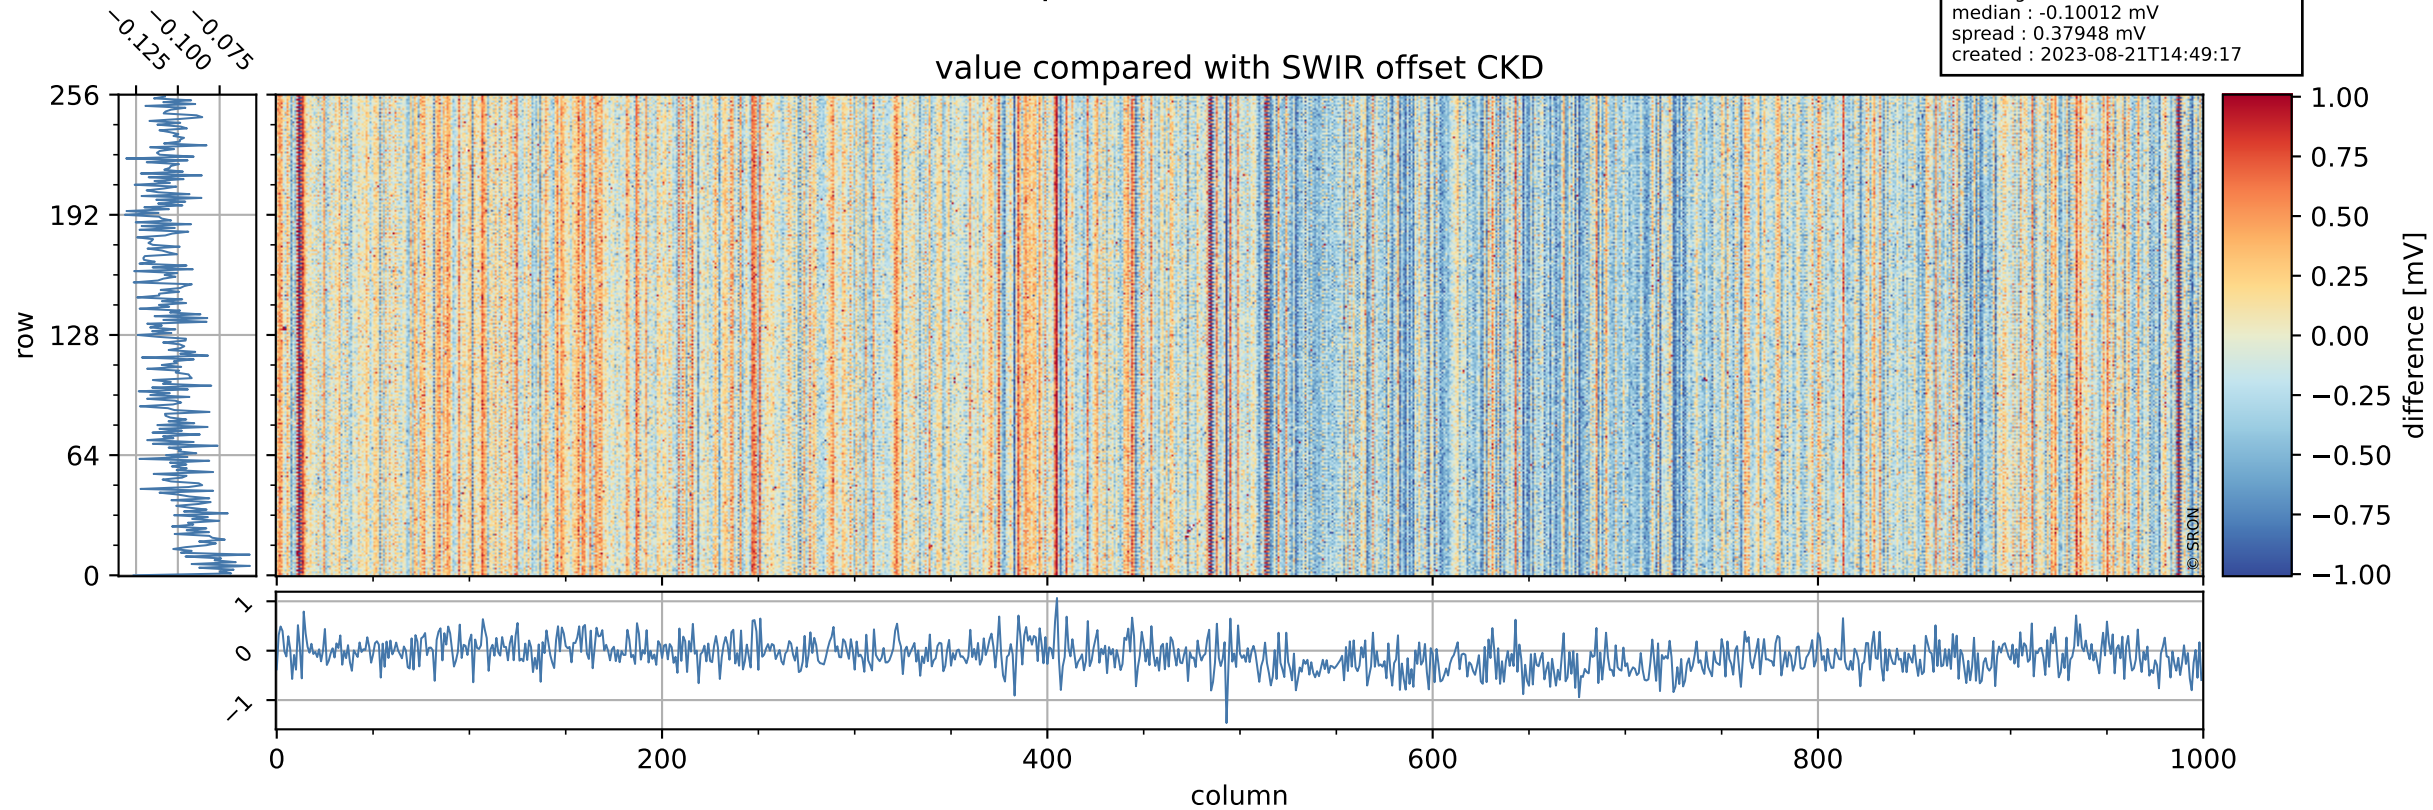

## value detector map

# Tropomi SWIR offset (official)

orbits : 20 in [15922, 15967]  
coverage : 2020-11-08 / 2020-11-11  
median : 27.848  $\mu\text{V}$   
spread : 14.115  $\mu\text{V}$   
created : 2023-08-21T14:49:16

# Tropomi SWIR offset (official) ground-tracks of Sentinel-5P

orbits : 20 in [15922, 15967]  
coverage : 2020-11-08 / 2020-11-11  
created : 2023-08-21T14:49:17

# Tropomi SWIR offset (official)

orbits : [2827, 15967]  
coverage : 2018-04-30 / 2020-11-11  
created : 2023-08-21T14:49:18