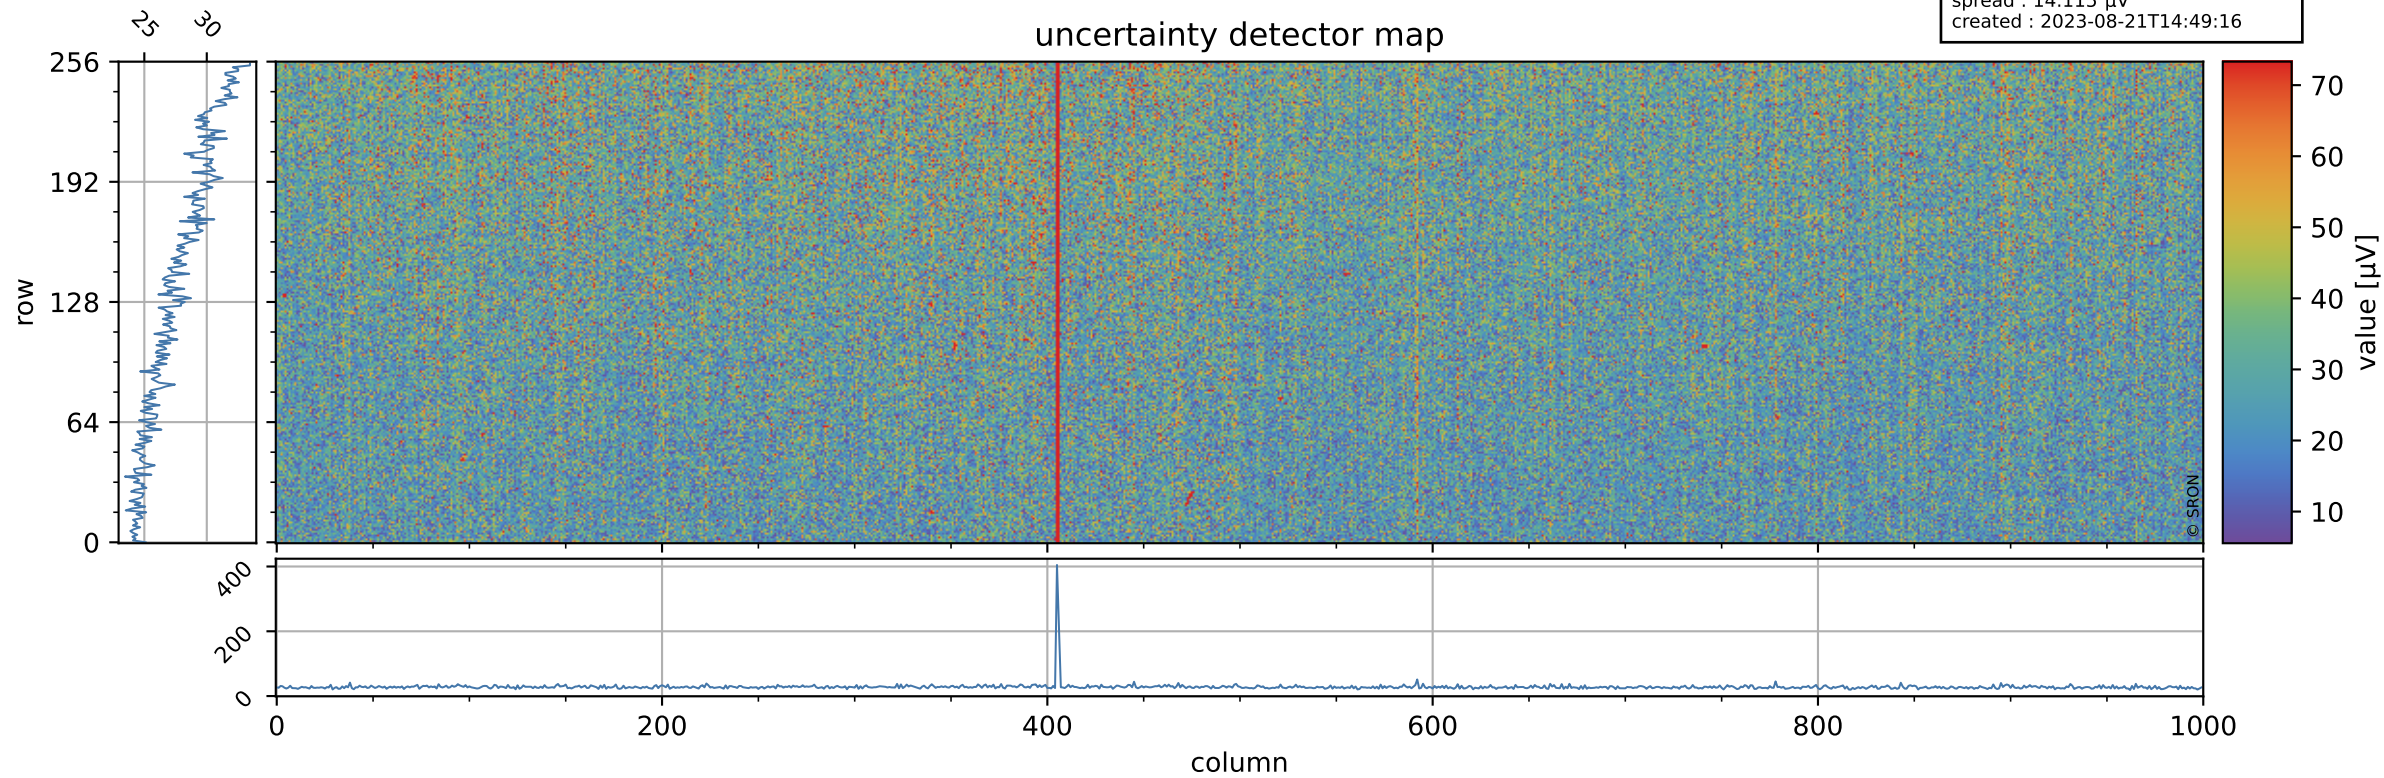

# Tropomi SWIR offset (official)

orbits : 20 in [15922, 15967]  
coverage : 2020-11-08 / 2020-11-11  
median : 0.52592 V  
spread : 0.035905 V  
created : 2023-08-21T14:49:16

## value detector map

# Tropomi SWIR offset (official)

orbits : 20 in [15922, 15967]  
coverage : 2020-11-08 / 2020-11-11  
median : 27.848  $\mu\text{V}$   
spread : 14.115  $\mu\text{V}$   
created : 2023-08-21T14:49:16

# Tropomi SWIR offset (official) ground-tracks of Sentinel-5P

orbits : 20 in [15922, 15967]  
coverage : 2020-11-08 / 2020-11-11  
created : 2023-08-21T14:49:17