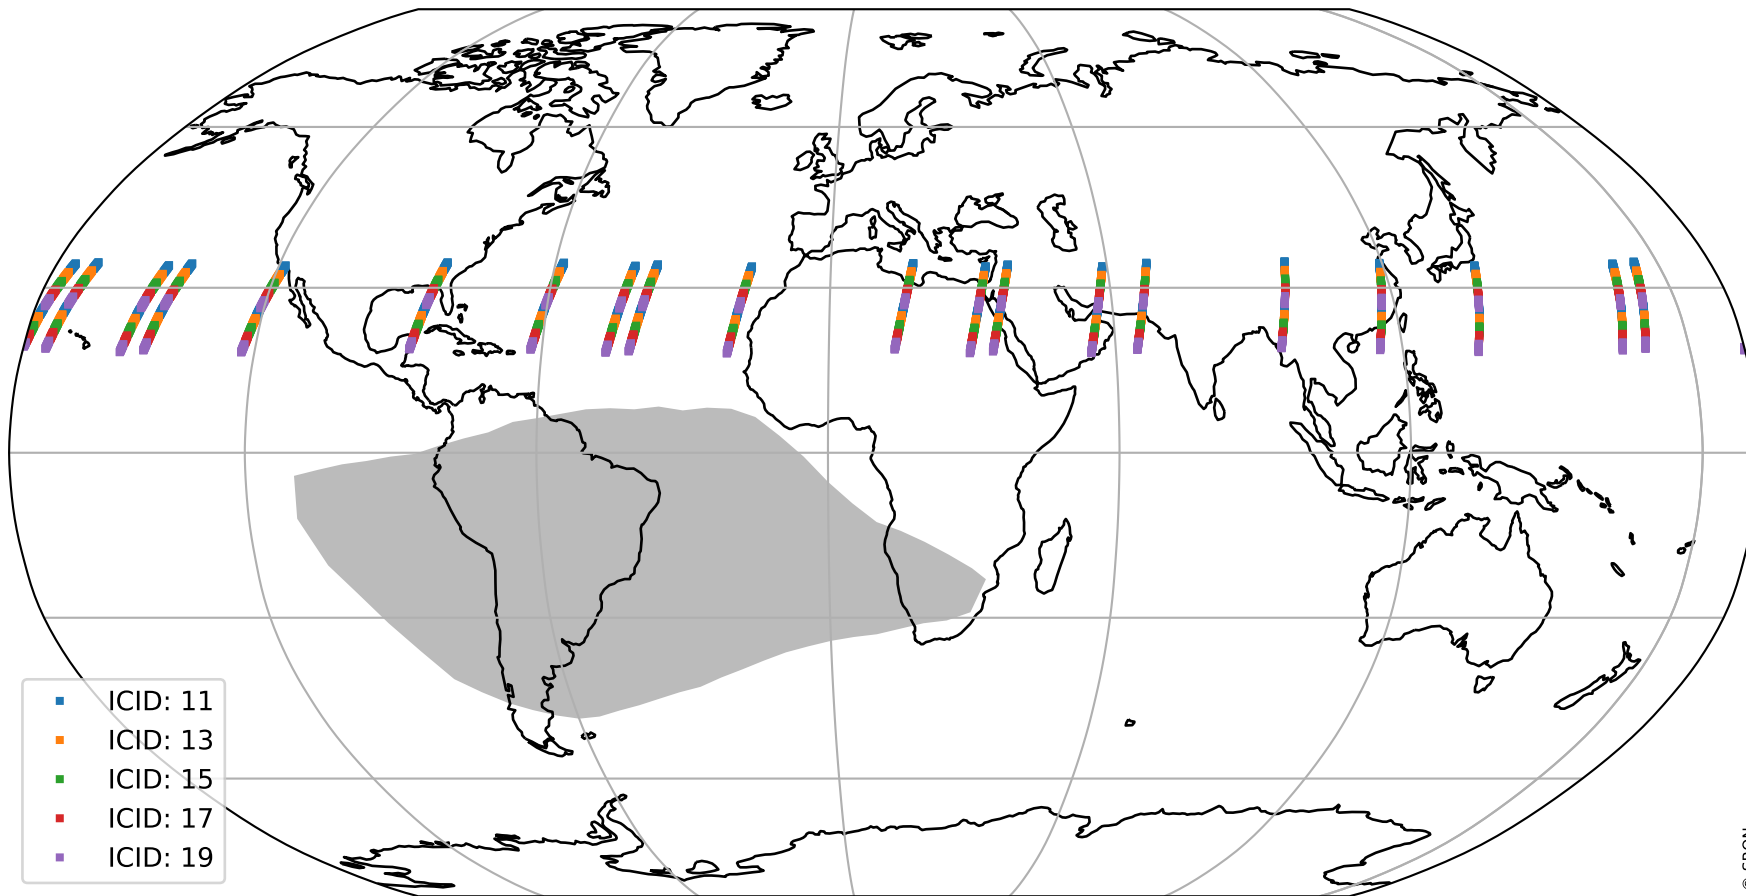

# Tropomi SWIR offset (official)

orbits : 20 in [15922, 15967]  
coverage : 2020-11-08 / 2020-11-11  
median : 27.848  $\mu\text{V}$   
spread : 14.115  $\mu\text{V}$   
created : 2023-08-21T14:49:16

# Tropomi SWIR offset (official)

value compared with SWIR offset CKD

orbits : 20 in [15922, 15967]  
coverage : 2020-11-08 / 2020-11-11  
median : -0.10012 mV  
spread : 0.37948 mV  
created : 2023-08-21T14:49:17

# Tropomi SWIR offset (official) ground-tracks of Sentinel-5P

orbits : 20 in [15922, 15967]  
coverage : 2020-11-08 / 2020-11-11  
created : 2023-08-21T14:49:17

# Tropomi SWIR offset (official)

orbits : [2827, 15967]  
coverage : 2018-04-30 / 2020-11-11  
created : 2023-08-21T14:49:18