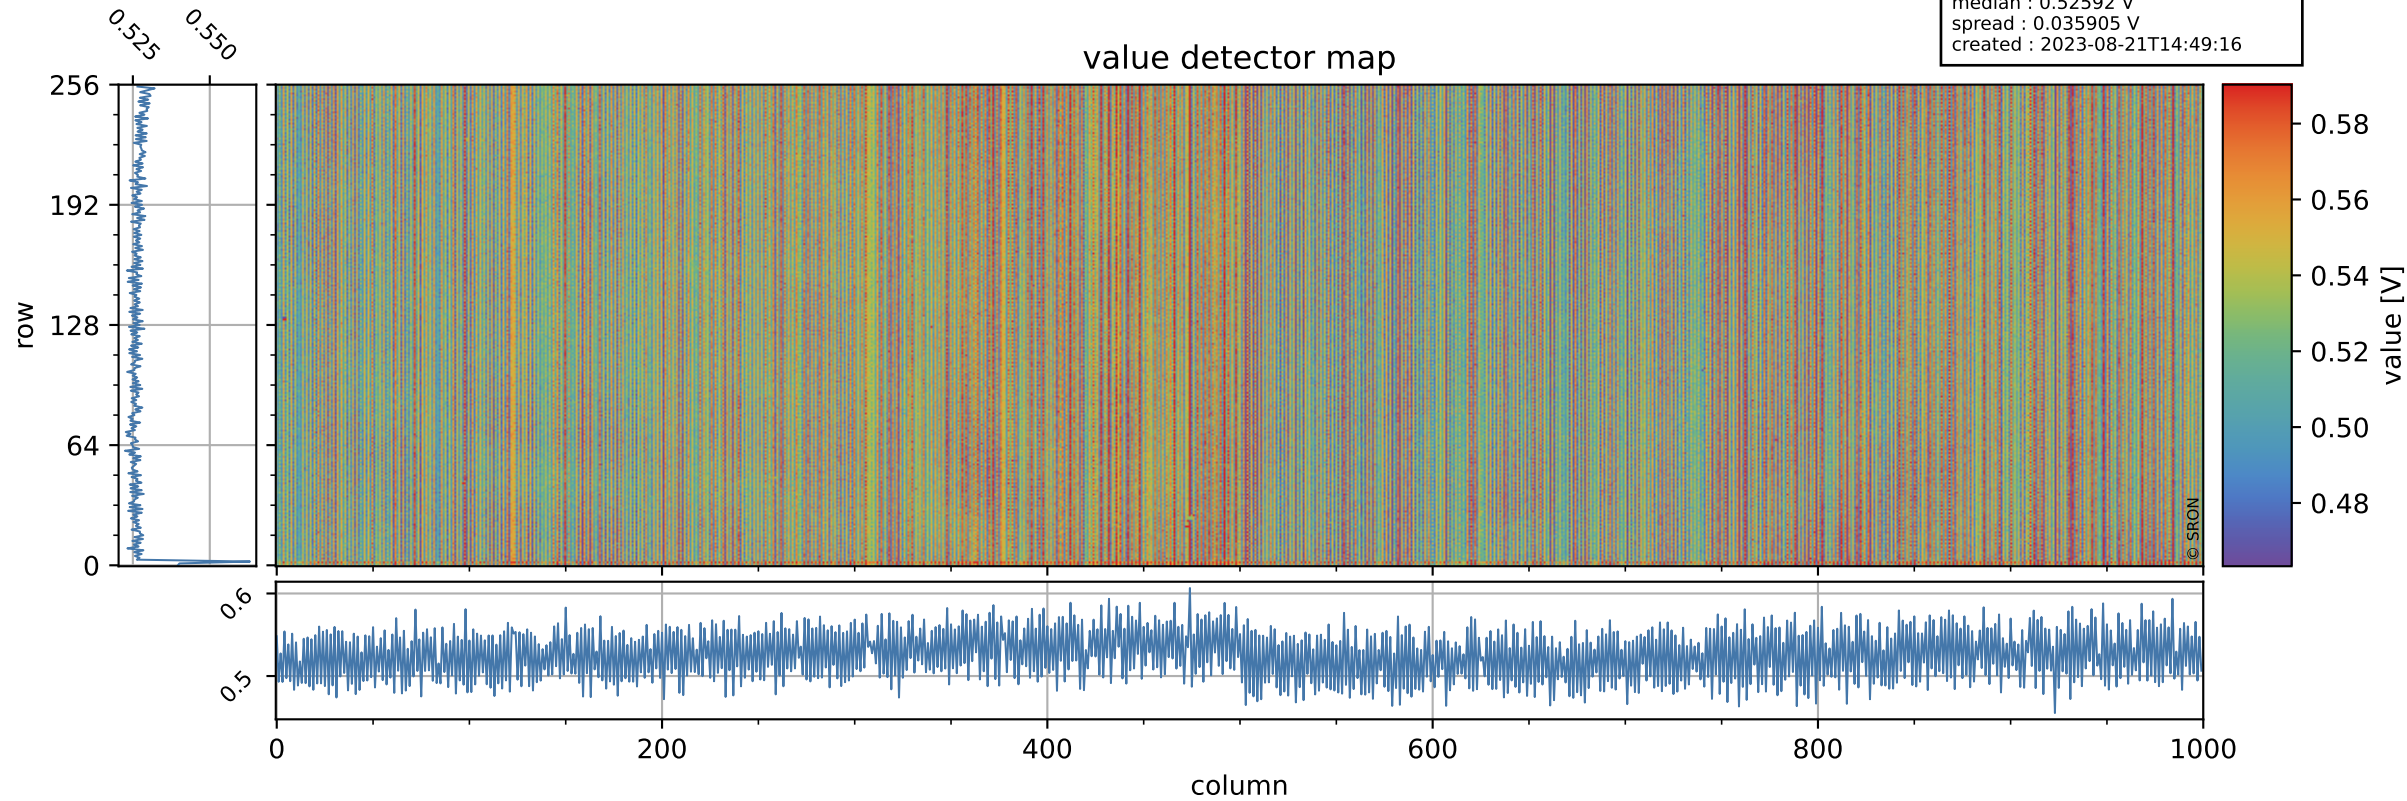

# Tropomi SWIR offset (official)

orbits : 20 in [15922, 15967]  
coverage : 2020-11-08 / 2020-11-11  
median : 0.52592 V  
spread : 0.035905 V  
created : 2023-08-21T14:49:16

## value detector map

# Tropomi SWIR offset (official)

orbits : 20 in [15922, 15967]  
coverage : 2020-11-08 / 2020-11-11  
median : 27.848  $\mu\text{V}$   
spread : 14.115  $\mu\text{V}$   
created : 2023-08-21T14:49:16

# Tropomi SWIR offset (official) ground-tracks of Sentinel-5P

orbits : 20 in [15922, 15967]  
coverage : 2020-11-08 / 2020-11-11  
created : 2023-08-21T14:49:17