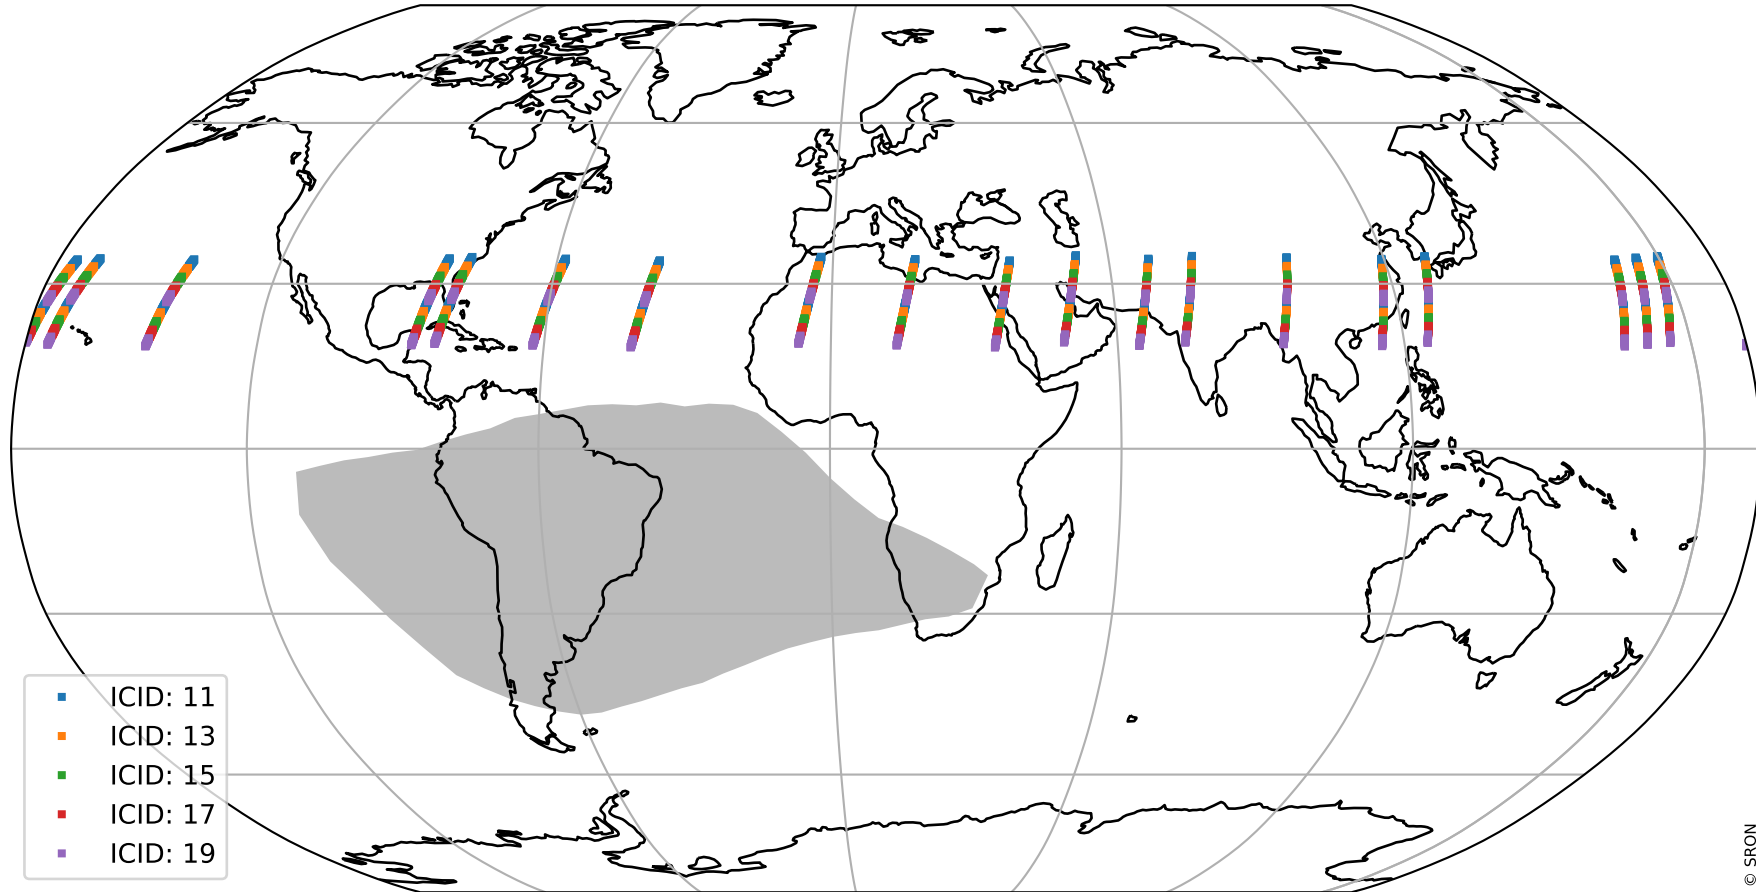

# Tropomi SWIR offset (official)

orbits : 19 in [15937, 15982]  
coverage : 2020-11-09 / 2020-11-12  
median : 28.481  $\mu\text{V}$   
spread : 14.406  $\mu\text{V}$   
created : 2023-08-21T14:49:20

# Tropomi SWIR offset (official)

value compared with SWIR offset CKD

orbits : 19 in [15937, 15982]  
coverage : 2020-11-09 / 2020-11-12  
median : -0.10088 mV  
spread : 0.38081 mV  
created : 2023-08-21T14:49:20

# Tropomi SWIR offset (official) ground-tracks of Sentinel-5P

orbits : 19 in [15937, 15982]  
coverage : 2020-11-09 / 2020-11-12  
created : 2023-08-21T14:49:21

# Tropomi SWIR offset (official)

orbits : [2827, 15982]  
coverage : 2018-04-30 / 2020-11-12  
created : 2023-08-21T14:49:21