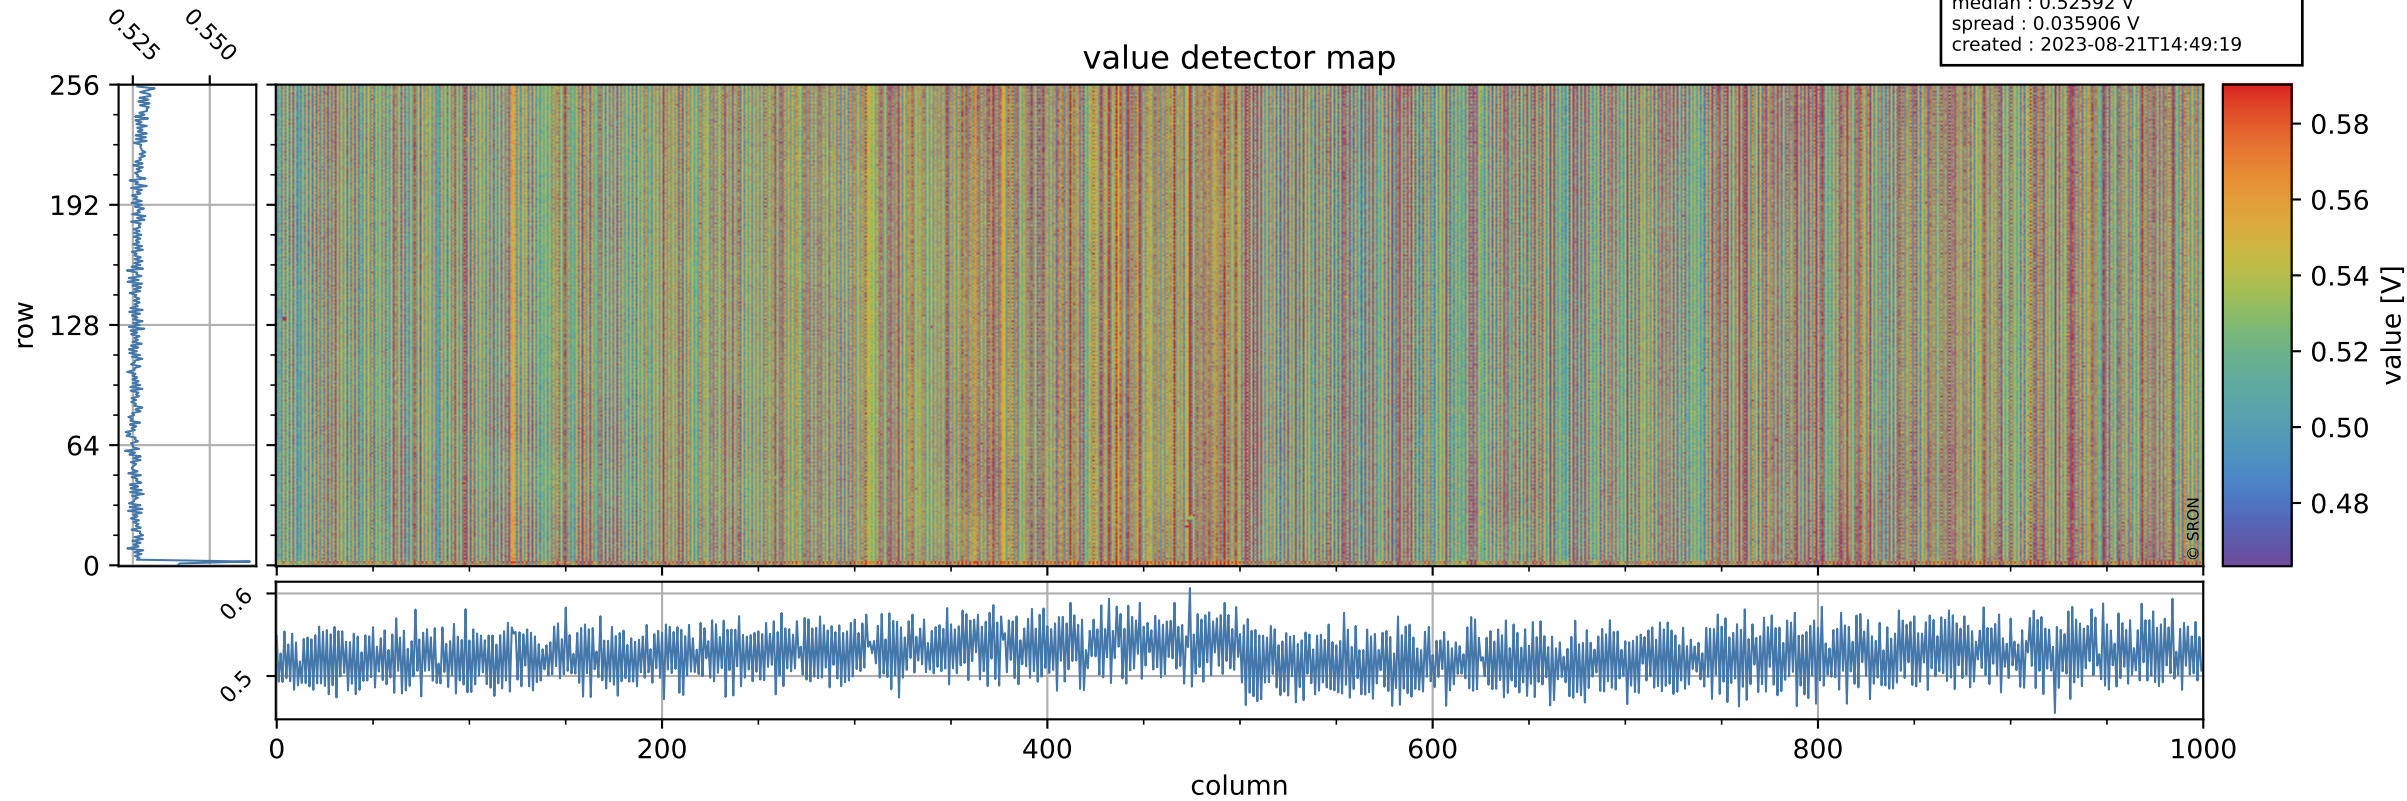

# Tropomi SWIR offset (official)

orbits : 19 in [15937, 15982]  
coverage : 2020-11-09 / 2020-11-12  
median : 0.52592 V  
spread : 0.035906 V  
created : 2023-08-21T14:49:19

## value detector map

# Tropomi SWIR offset (official)

orbits : 19 in [15937, 15982]  
coverage : 2020-11-09 / 2020-11-12  
median : 28.481  $\mu\text{V}$   
spread : 14.406  $\mu\text{V}$   
created : 2023-08-21T14:49:20

# Tropomi SWIR offset (official) ground-tracks of Sentinel-5P

orbits : 19 in [15937, 15982]  
coverage : 2020-11-09 / 2020-11-12  
created : 2023-08-21T14:49:21