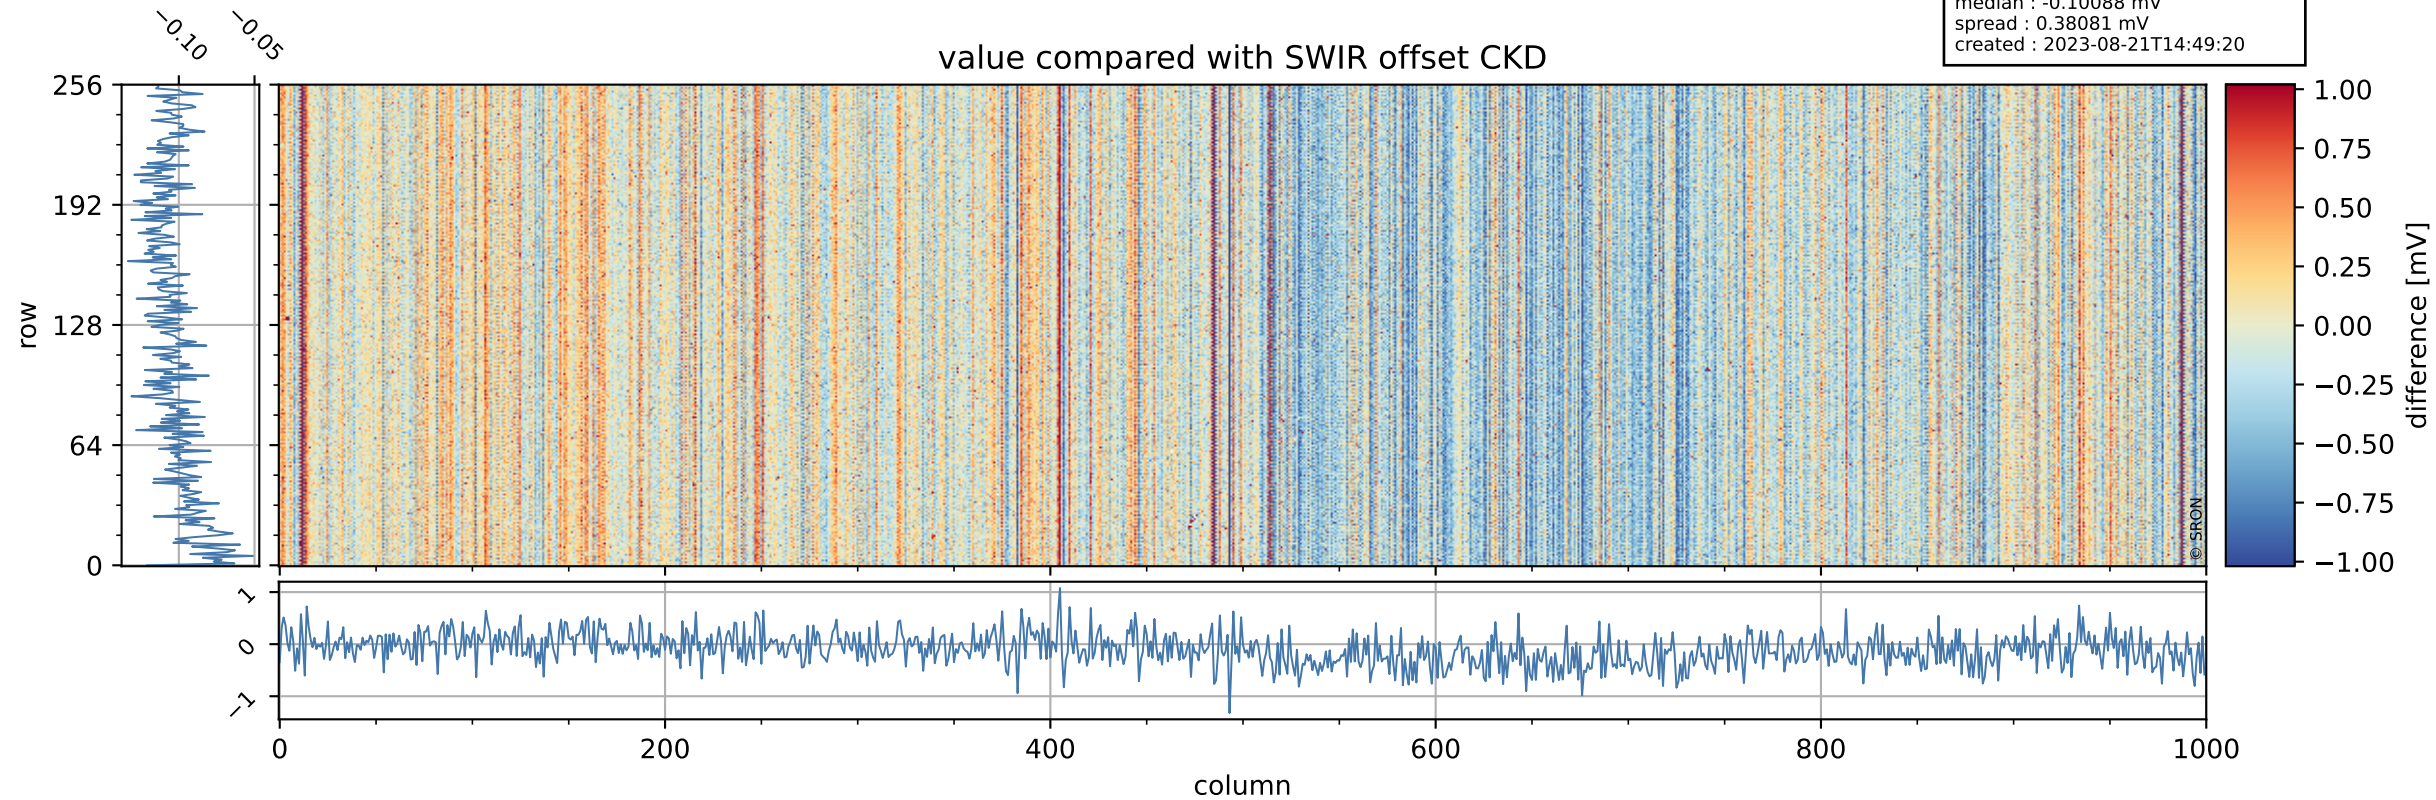

## value detector map

# Tropomi SWIR offset (official)

orbits : 19 in [15937, 15982]  
coverage : 2020-11-09 / 2020-11-12  
median : 28.481  $\mu\text{V}$   
spread : 14.406  $\mu\text{V}$   
created : 2023-08-21T14:49:20

# Tropomi SWIR offset (official)

value compared with SWIR offset CKD

orbits : 19 in [15937, 15982]  
coverage : 2020-11-09 / 2020-11-12  
median : -0.10088 mV  
spread : 0.38081 mV  
created : 2023-08-21T14:49:20

# Tropomi SWIR offset (official) ground-tracks of Sentinel-5P

orbits : 19 in [15937, 15982]  
coverage : 2020-11-09 / 2020-11-12  
created : 2023-08-21T14:49:21