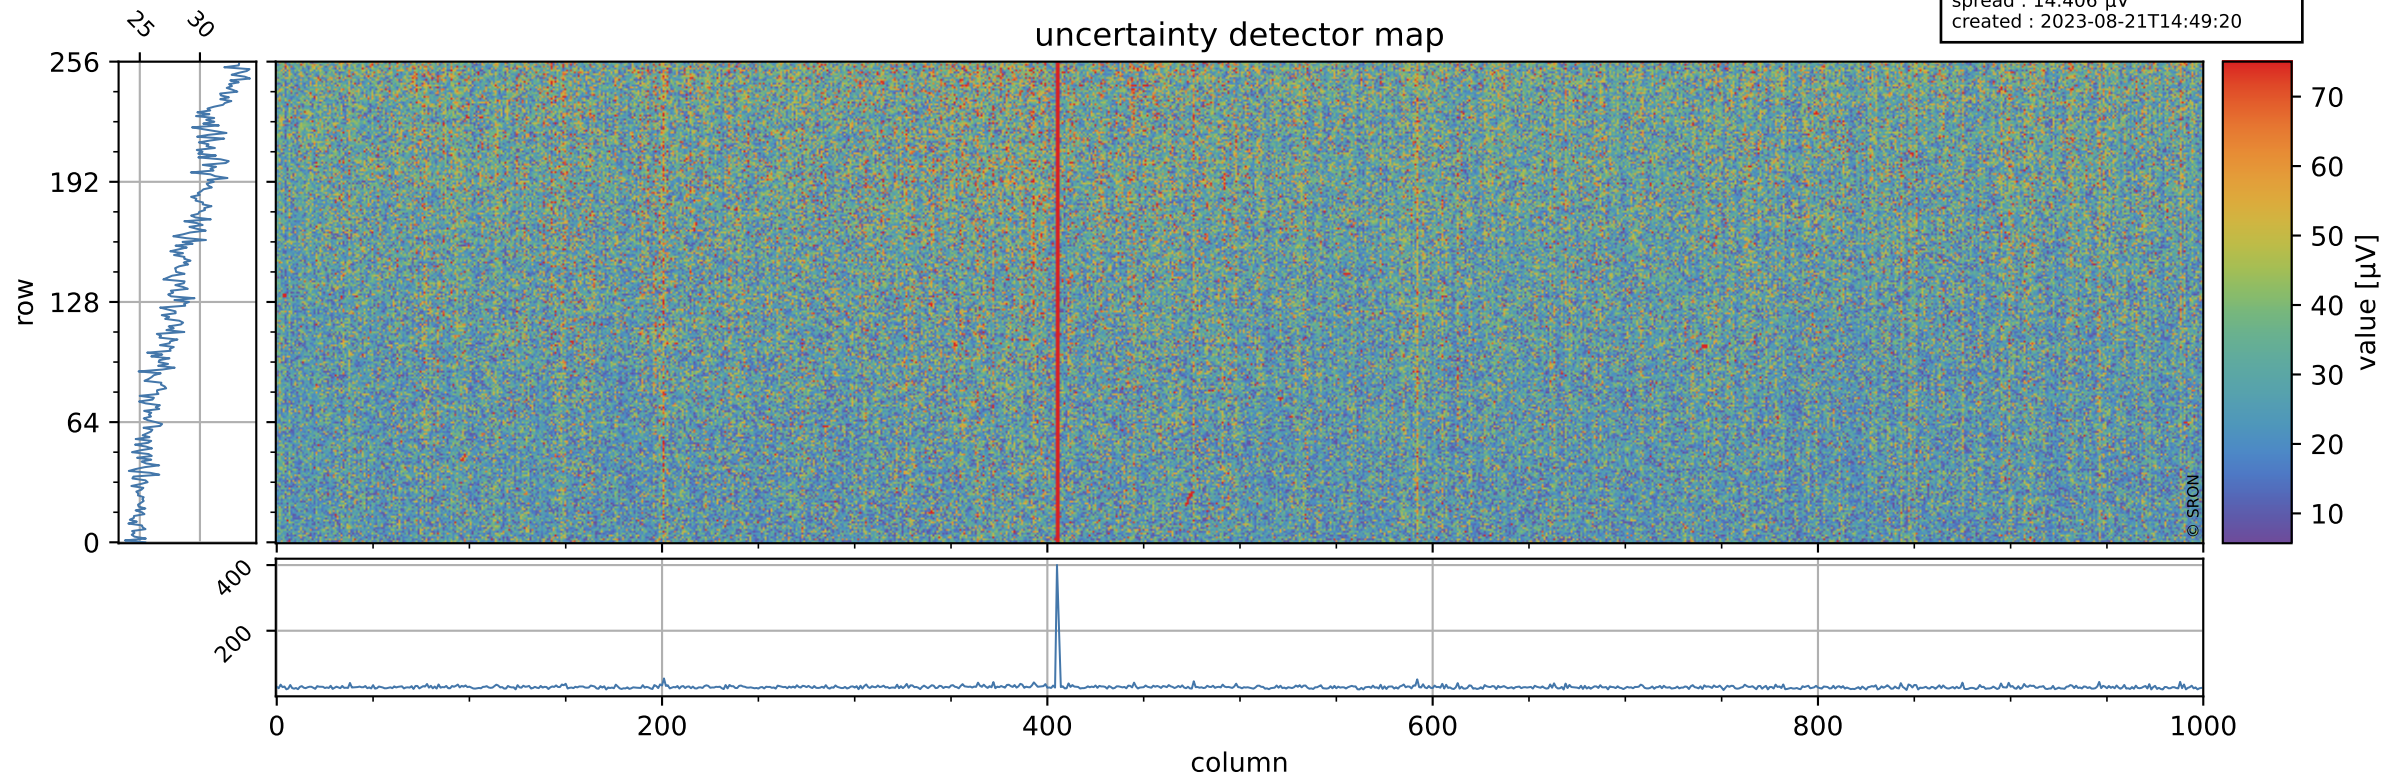

# Tropomi SWIR offset (official)

orbits : 19 in [15937, 15982]  
coverage : 2020-11-09 / 2020-11-12  
median : 0.52592 V  
spread : 0.035906 V  
created : 2023-08-21T14:49:19

## value detector map

# Tropomi SWIR offset (official)

orbits : 19 in [15937, 15982]  
coverage : 2020-11-09 / 2020-11-12  
median : 28.481  $\mu\text{V}$   
spread : 14.406  $\mu\text{V}$   
created : 2023-08-21T14:49:20

# Tropomi SWIR offset (official) ground-tracks of Sentinel-5P

orbits : 19 in [15937, 15982]  
coverage : 2020-11-09 / 2020-11-12  
created : 2023-08-21T14:49:21