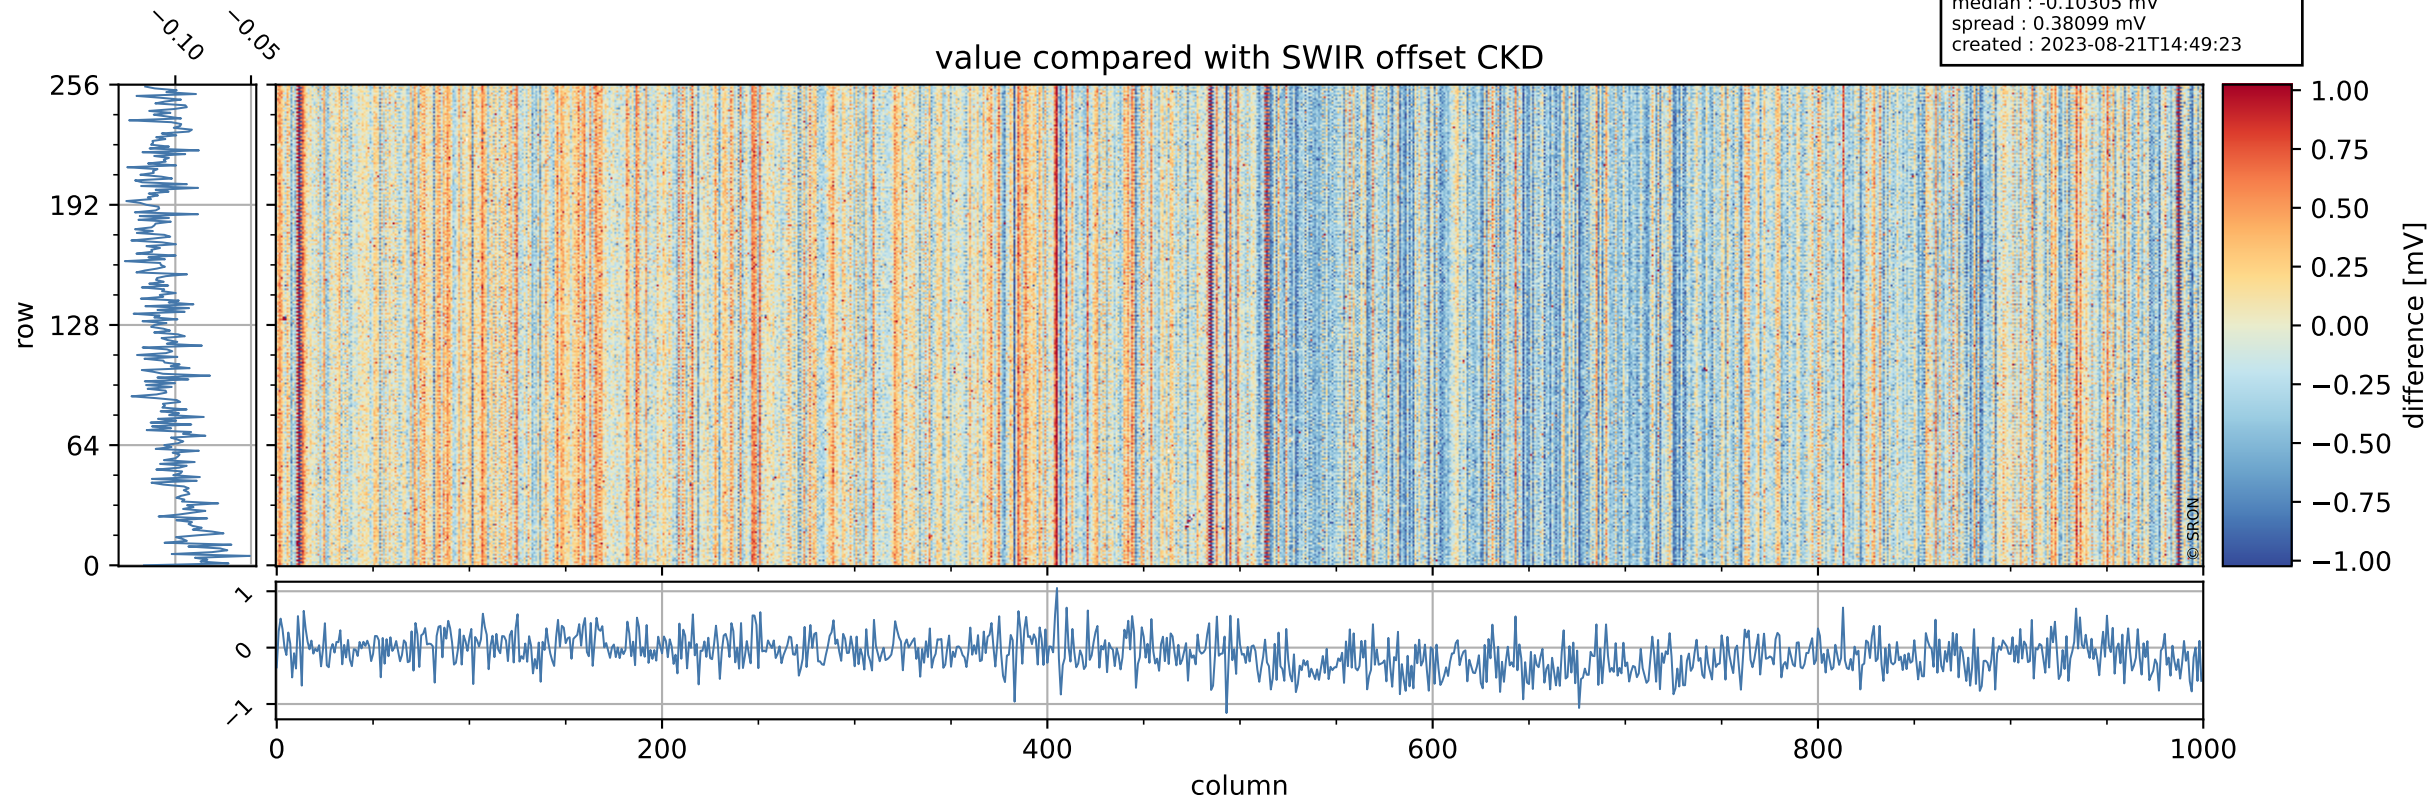

Tropomi SWIR offset (official)

orbits : 19 in [15952, 15997]
coverage : 2020-11-10 / 2020-11-13
median : 0.52591 V
spread : 0.035905 V
created : 2023-08-21T14:49:22

value detector map

Tropomi SWIR offset (official)

orbits : 19 in [15952, 15997]
coverage : 2020-11-10 / 2020-11-13
median : 28.827 μV
spread : 14.523 μV
created : 2023-08-21T14:49:23

Tropomi SWIR offset (official)

orbits : 19 in [15952, 15997]
coverage : 2020-11-10 / 2020-11-13
median : -0.10305 mV
spread : 0.38099 mV
created : 2023-08-21T14:49:23

value compared with SWIR offset CKD

Tropomi SWIR offset (official) ground-tracks of Sentinel-5P

orbits : 19 in [15952, 15997]
coverage : 2020-11-10 / 2020-11-13
created : 2023-08-21T14:49:23

Tropomi SWIR offset (official)

orbits : [2827, 15997]
coverage : 2018-04-30 / 2020-11-13
created : 2023-08-21T14:49:24

trend of detector median & temperatures