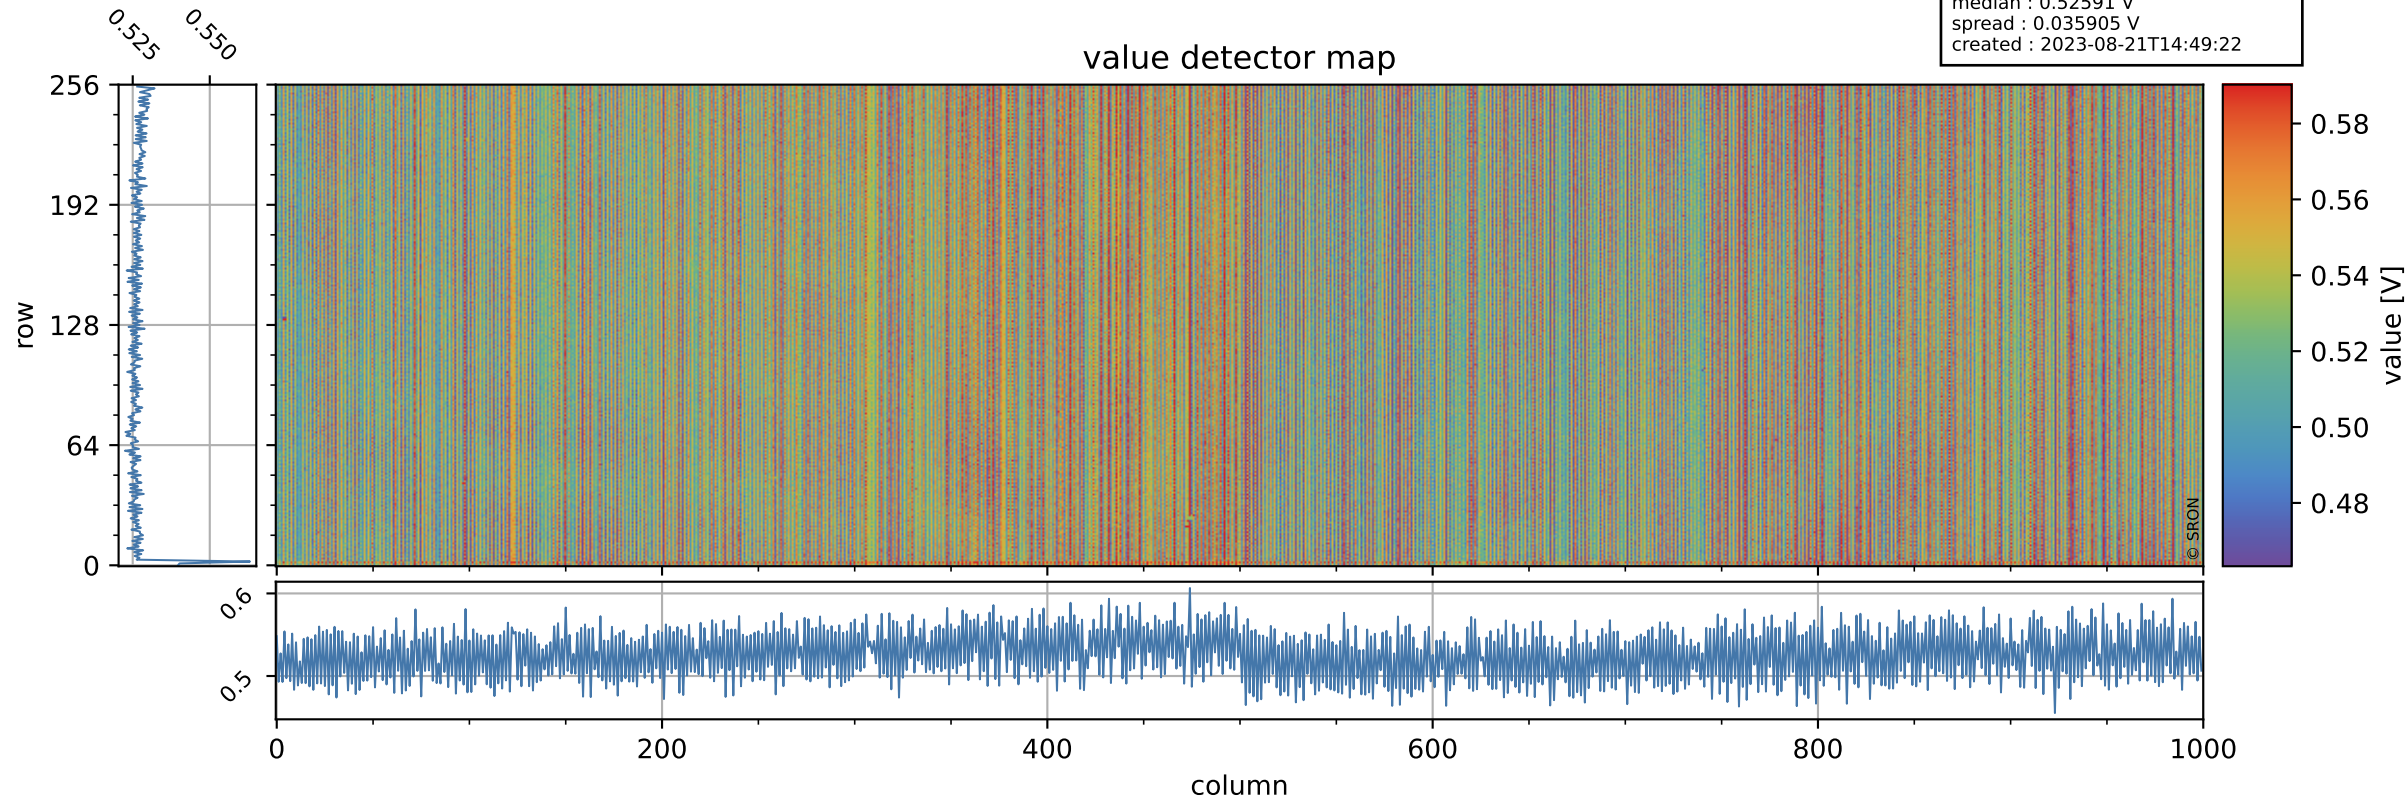

Tropomi SWIR offset (official)

orbits : 19 in [15952, 15997]
coverage : 2020-11-10 / 2020-11-13
median : 0.52591 V
spread : 0.035905 V
created : 2023-08-21T14:49:22

value detector map

Tropomi SWIR offset (official)

orbits : 19 in [15952, 15997]
coverage : 2020-11-10 / 2020-11-13
median : 28.827 μV
spread : 14.523 μV
created : 2023-08-21T14:49:23

Tropomi SWIR offset (official)

orbits : 19 in [15952, 15997]
coverage : 2020-11-10 / 2020-11-13
median : -0.10305 mV
spread : 0.38099 mV
created : 2023-08-21T14:49:23

value compared with SWIR offset CKD

Tropomi SWIR offset (official) ground-tracks of Sentinel-5P

orbits : 19 in [15952, 15997]
coverage : 2020-11-10 / 2020-11-13
created : 2023-08-21T14:49:23

Tropomi SWIR offset (official)

orbits : [2827, 15997]
coverage : 2018-04-30 / 2020-11-13
created : 2023-08-21T14:49:24

trend of detector median & temperatures