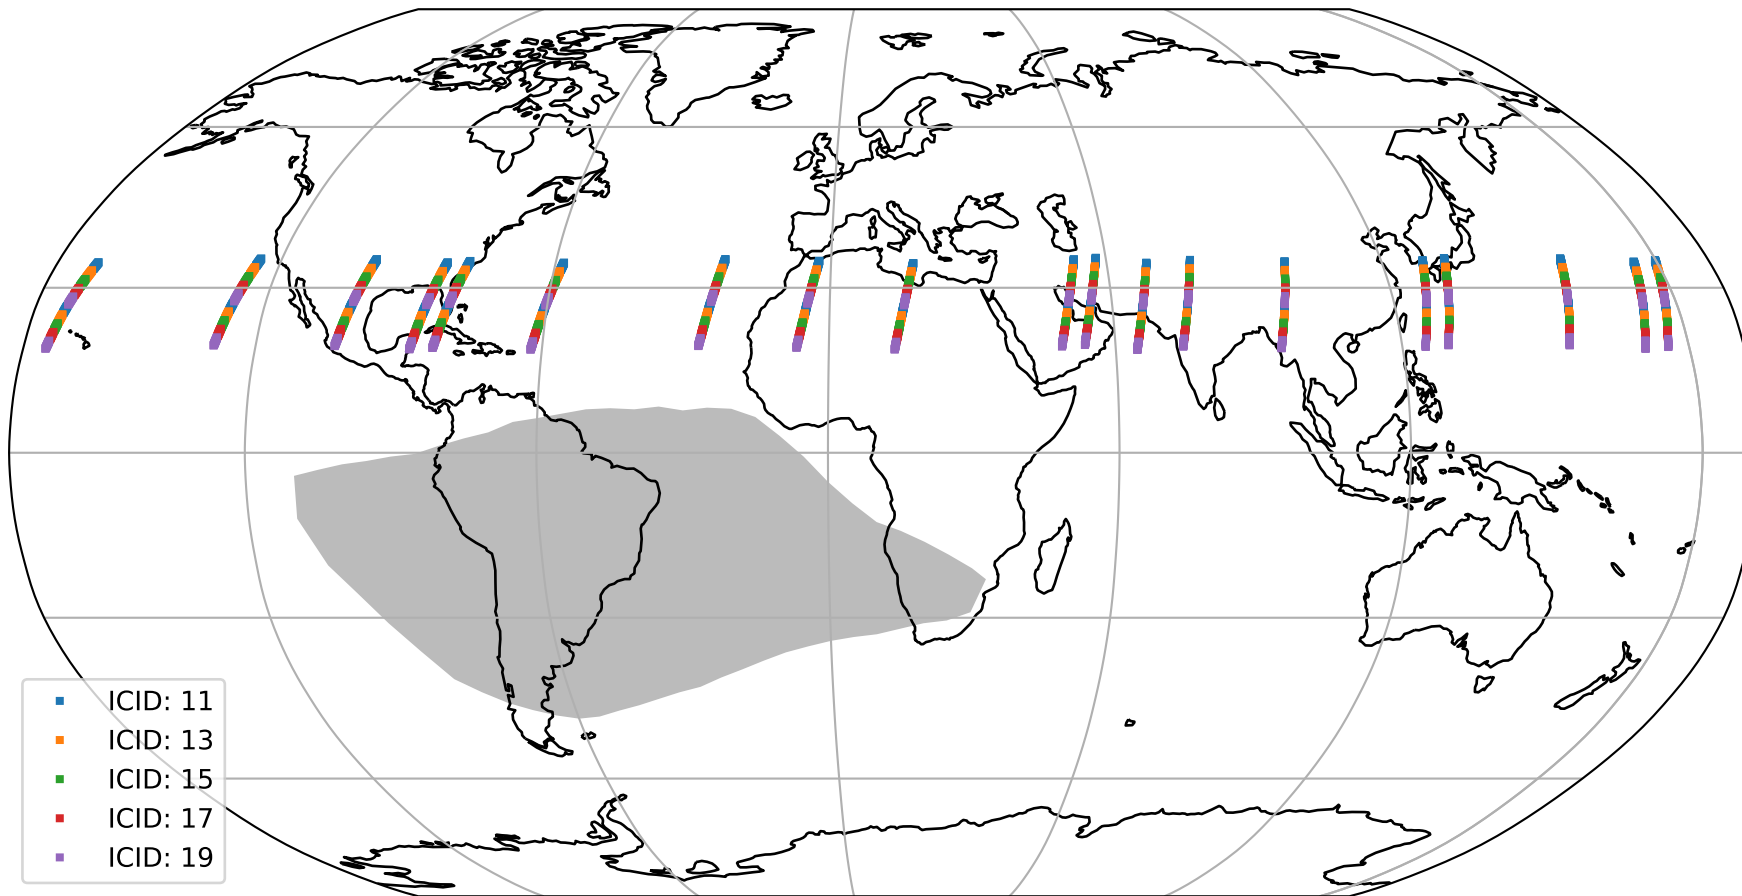

Tropomi SWIR offset (official)

orbits : 19 in [15952, 15997]
coverage : 2020-11-10 / 2020-11-13
median : 0.52591 V
spread : 0.035905 V
created : 2023-08-21T14:49:22

value detector map

Tropomi SWIR offset (official)

orbits : 19 in [15952, 15997]
coverage : 2020-11-10 / 2020-11-13
median : 28.827 μV
spread : 14.523 μV
created : 2023-08-21T14:49:23

Tropomi SWIR offset (official)

orbits : 19 in [15952, 15997]
coverage : 2020-11-10 / 2020-11-13
median : -0.10305 mV
spread : 0.38099 mV
created : 2023-08-21T14:49:23

value compared with SWIR offset CKD

Tropomi SWIR offset (official) ground-tracks of Sentinel-5P

orbits : 19 in [15952, 15997]
coverage : 2020-11-10 / 2020-11-13
created : 2023-08-21T14:49:23

Tropomi SWIR offset (official)

orbits : [2827, 15997]
coverage : 2018-04-30 / 2020-11-13
created : 2023-08-21T14:49:24

trend of detector median & temperatures