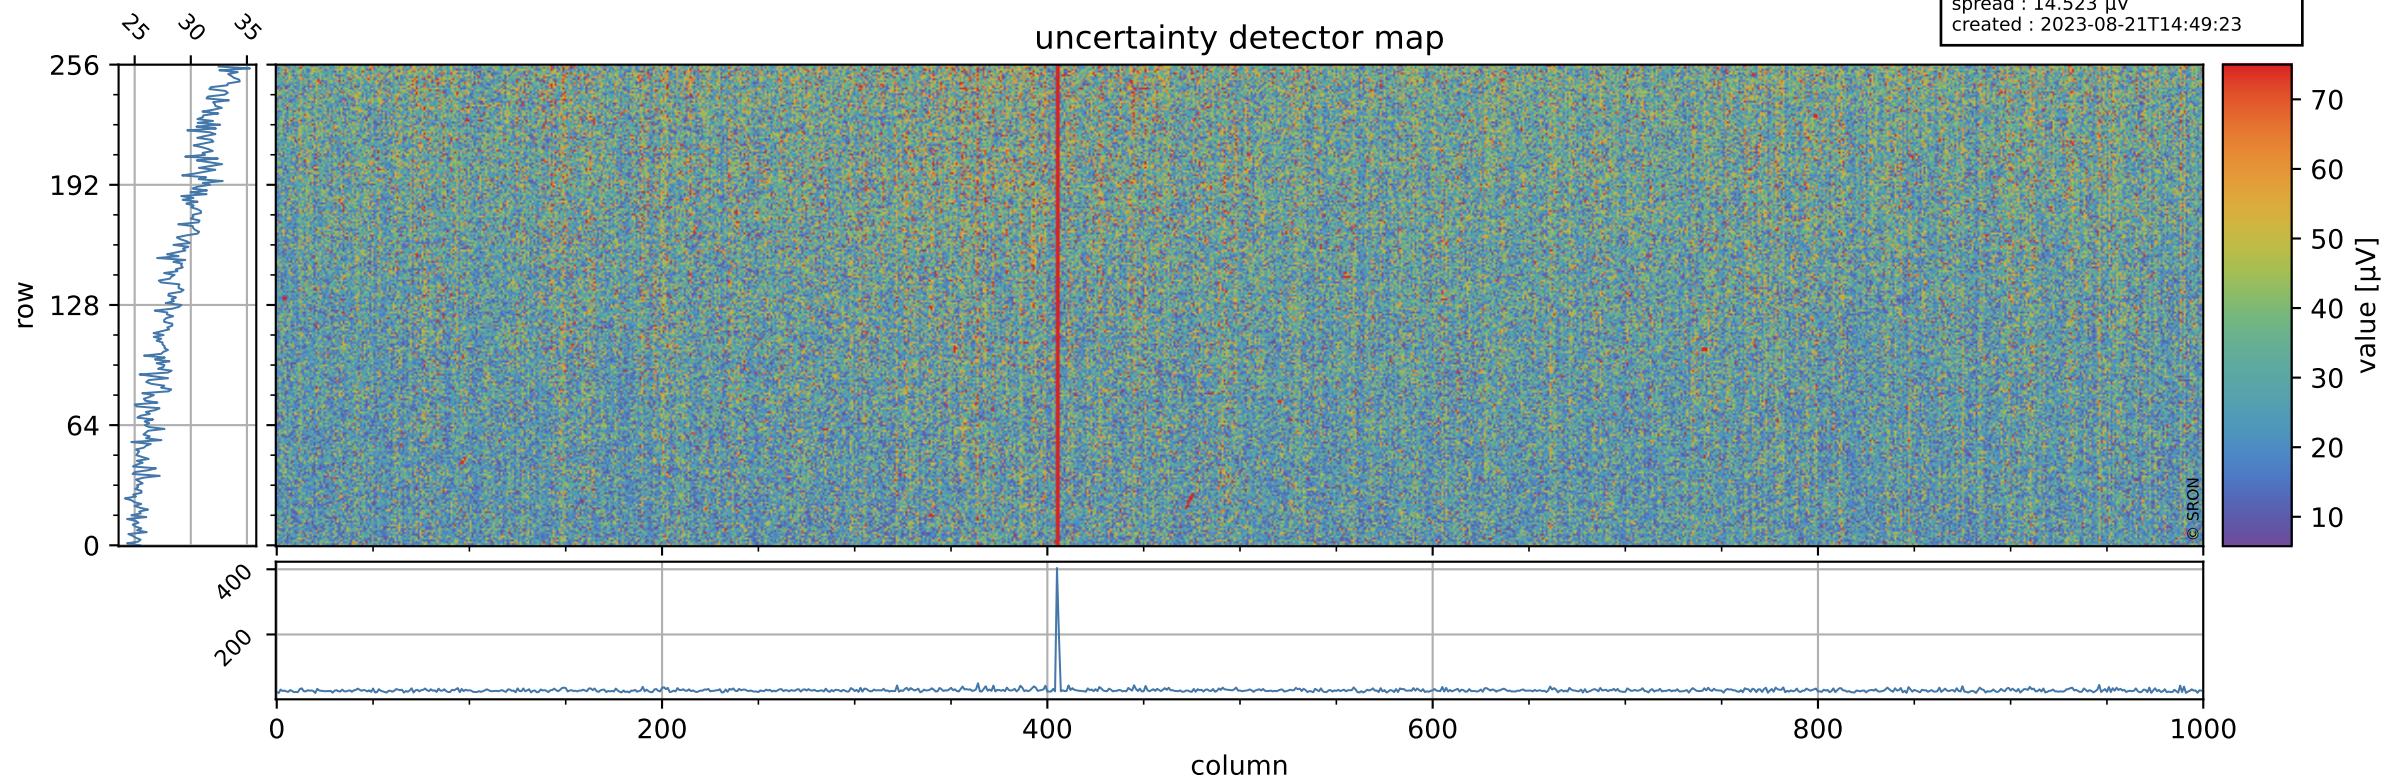

Tropomi SWIR offset (official)

orbits : 19 in [15952, 15997]
coverage : 2020-11-10 / 2020-11-13
median : 0.52591 V
spread : 0.035905 V
created : 2023-08-21T14:49:22

value detector map

Tropomi SWIR offset (official)

orbits : 19 in [15952, 15997]
coverage : 2020-11-10 / 2020-11-13
median : 28.827 μV
spread : 14.523 μV
created : 2023-08-21T14:49:23

Tropomi SWIR offset (official)

orbits : 19 in [15952, 15997]
coverage : 2020-11-10 / 2020-11-13
median : -0.10305 mV
spread : 0.38099 mV
created : 2023-08-21T14:49:23

value compared with SWIR offset CKD

Tropomi SWIR offset (official) ground-tracks of Sentinel-5P

orbits : 19 in [15952, 15997]
coverage : 2020-11-10 / 2020-11-13
created : 2023-08-21T14:49:23

Tropomi SWIR offset (official)

orbits : [2827, 15997]
coverage : 2018-04-30 / 2020-11-13
created : 2023-08-21T14:49:24

trend of detector median & temperatures