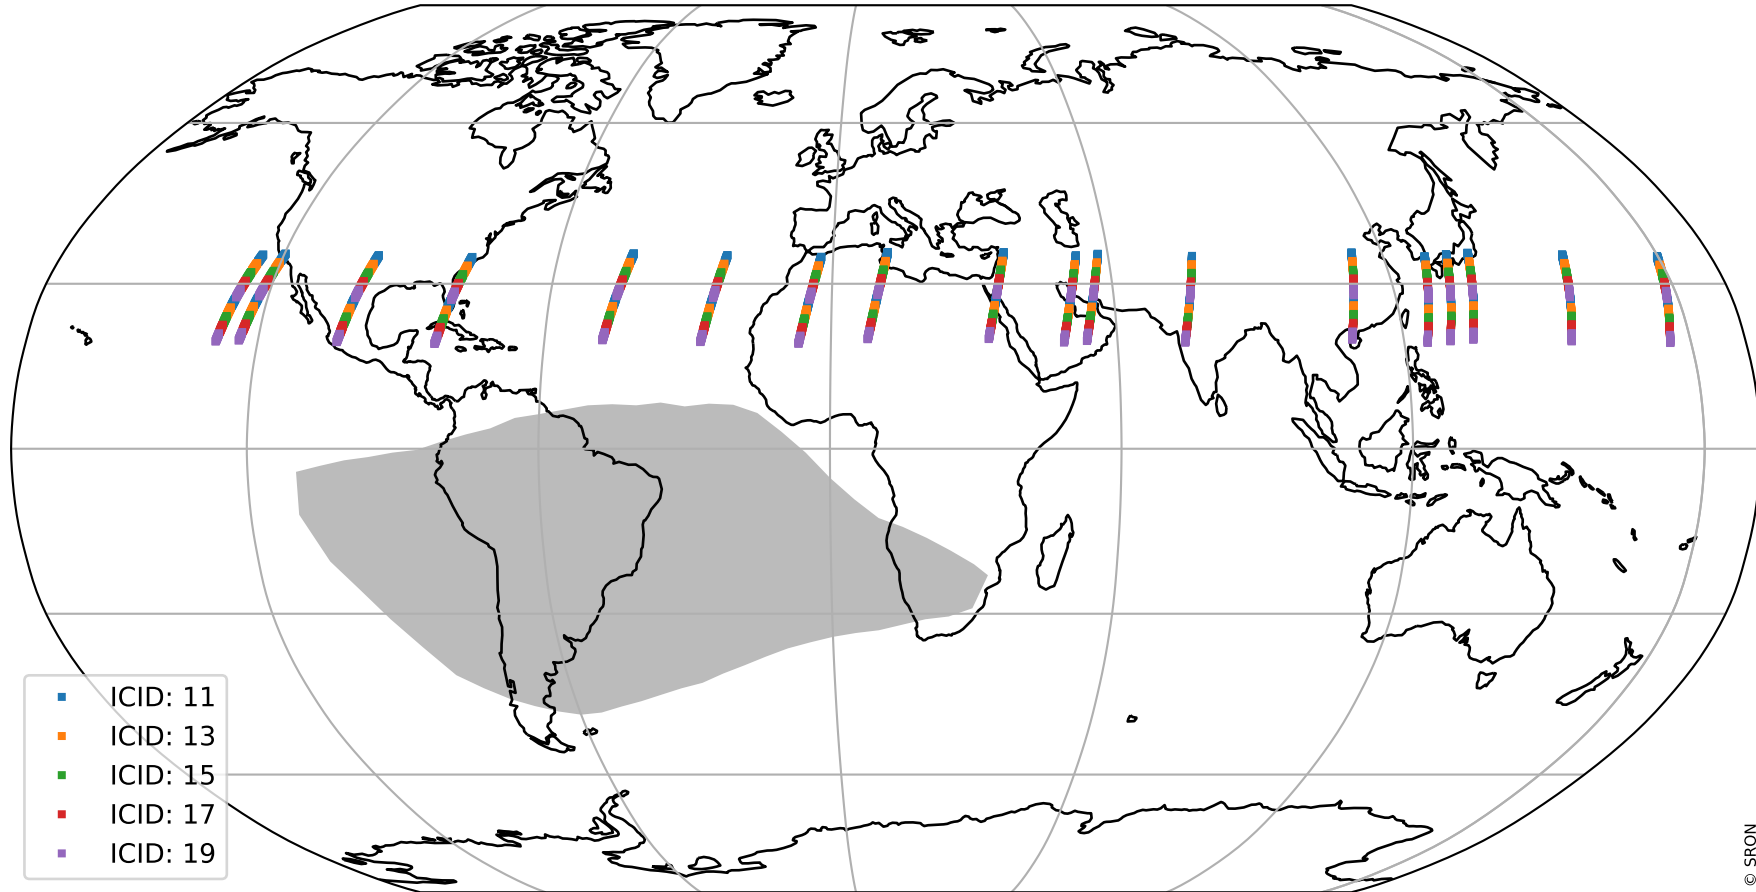

# Tropomi SWIR offset (official)

orbits : 18 in [15967, 16012]  
coverage : 2020-11-12 / 2020-11-15  
median : 28.04  $\mu\text{V}$   
spread : 14.258  $\mu\text{V}$   
created : 2023-08-21T14:49:26

# Tropomi SWIR offset (official)

orbits : 18 in [15967, 16012]  
coverage : 2020-11-12 / 2020-11-15  
median : -0.092535 mV  
spread : 0.37906 mV  
created : 2023-08-21T14:49:26

value compared with SWIR offset CKD

# Tropomi SWIR offset (official) ground-tracks of Sentinel-5P

orbits : 18 in [15967, 16012]  
coverage : 2020-11-12 / 2020-11-15  
created : 2023-08-21T14:49:27

# Tropomi SWIR offset (official)

orbits : [2827, 16012]  
coverage : 2018-04-30 / 2020-11-15  
created : 2023-08-21T14:49:27