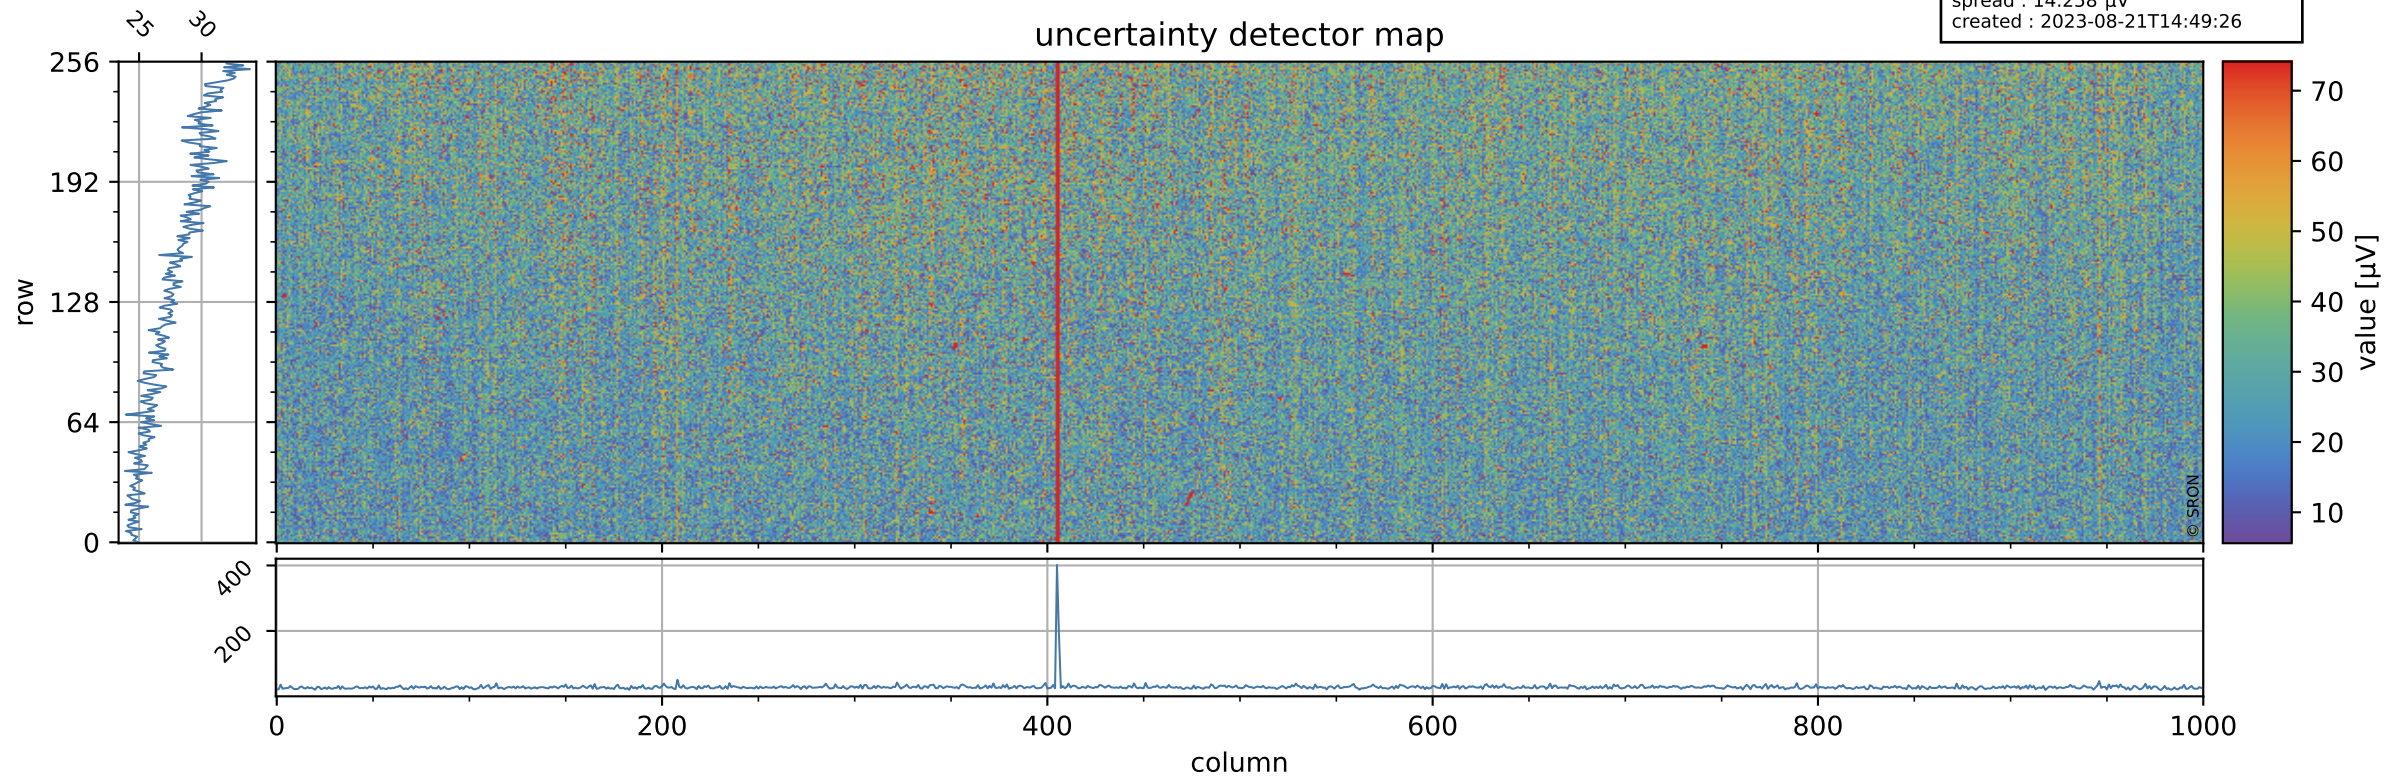

# Tropomi SWIR offset (official)

orbits : 18 in [15967, 16012]  
coverage : 2020-11-12 / 2020-11-15  
median : 0.52592 V  
spread : 0.035904 V  
created : 2023-08-21T14:49:25

## value detector map

# Tropomi SWIR offset (official)

orbits : 18 in [15967, 16012]  
coverage : 2020-11-12 / 2020-11-15  
median : 28.04  $\mu\text{V}$   
spread : 14.258  $\mu\text{V}$   
created : 2023-08-21T14:49:26

# Tropomi SWIR offset (official) ground-tracks of Sentinel-5P

orbits : 18 in [15967, 16012]  
coverage : 2020-11-12 / 2020-11-15  
created : 2023-08-21T14:49:27