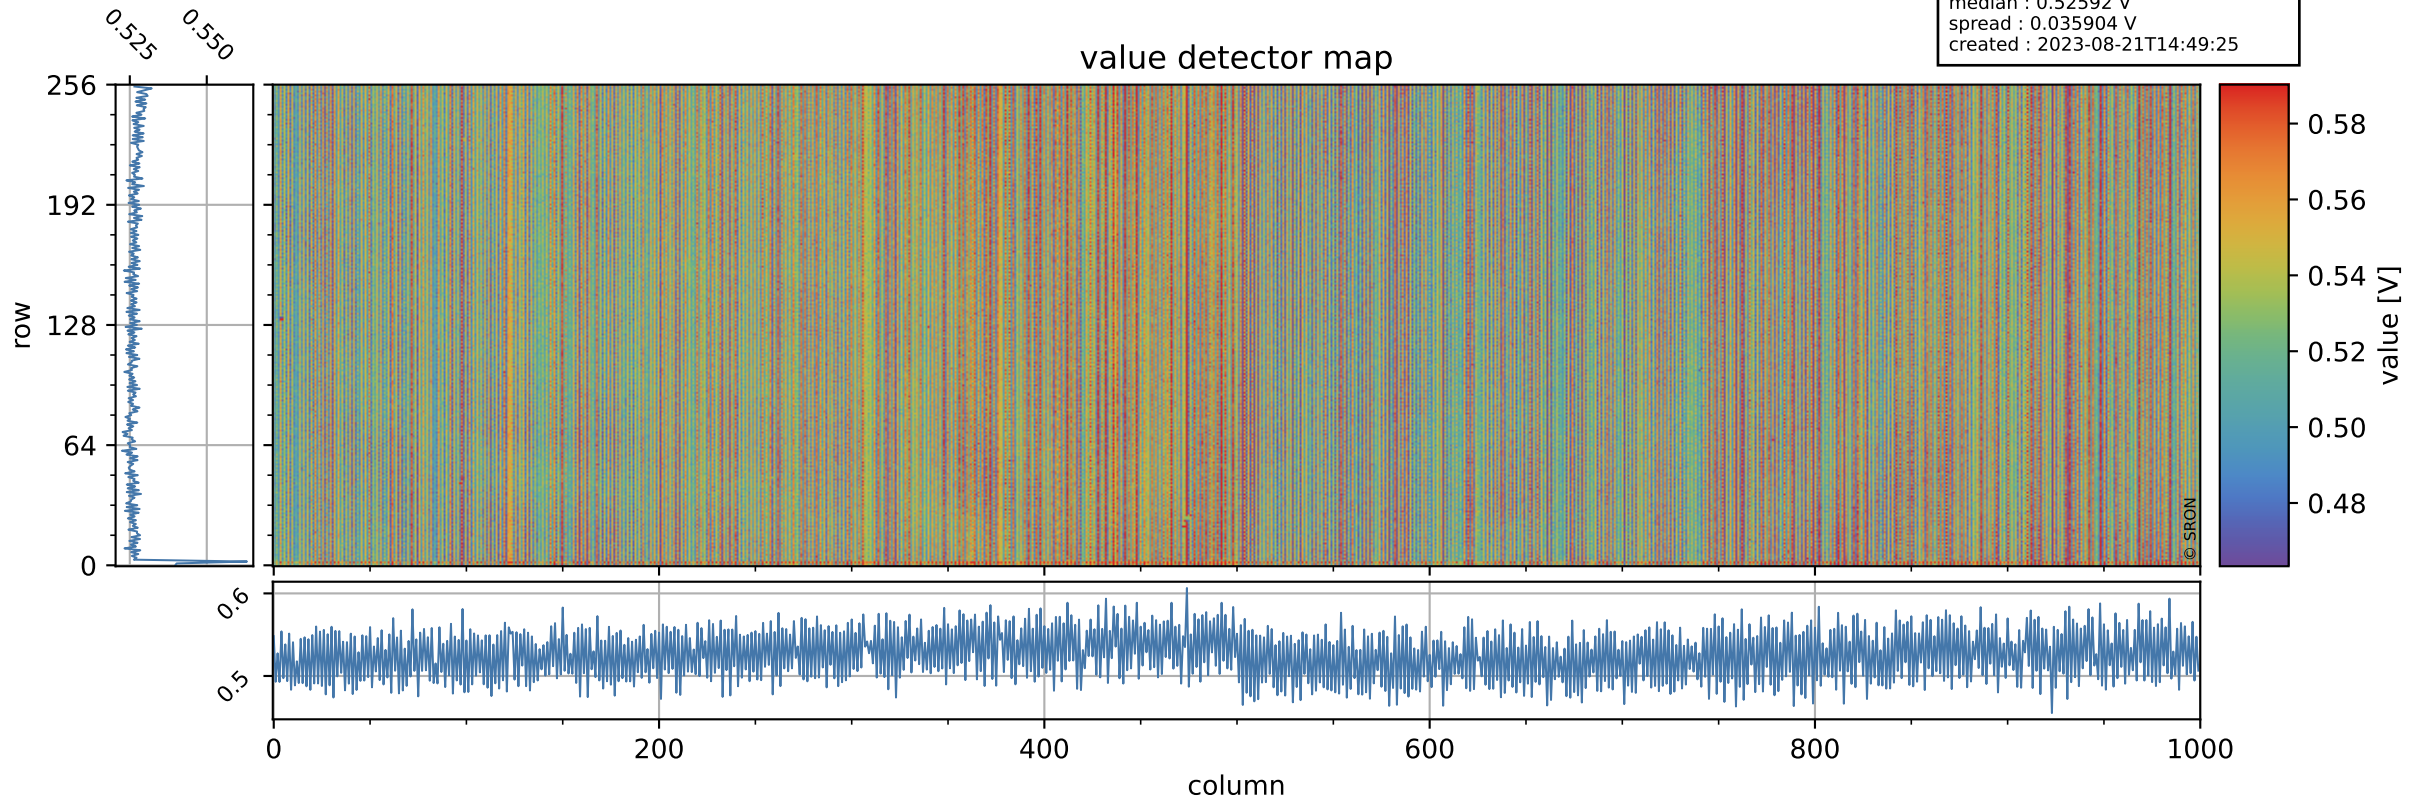

# Tropomi SWIR offset (official)

orbits : 18 in [15967, 16012]  
coverage : 2020-11-12 / 2020-11-15  
median : 0.52592 V  
spread : 0.035904 V  
created : 2023-08-21T14:49:25

## value detector map

# Tropomi SWIR offset (official)

orbits : 18 in [15967, 16012]  
coverage : 2020-11-12 / 2020-11-15  
median : 28.04  $\mu\text{V}$   
spread : 14.258  $\mu\text{V}$   
created : 2023-08-21T14:49:26

# Tropomi SWIR offset (official) ground-tracks of Sentinel-5P

orbits : 18 in [15967, 16012]  
coverage : 2020-11-12 / 2020-11-15  
created : 2023-08-21T14:49:27