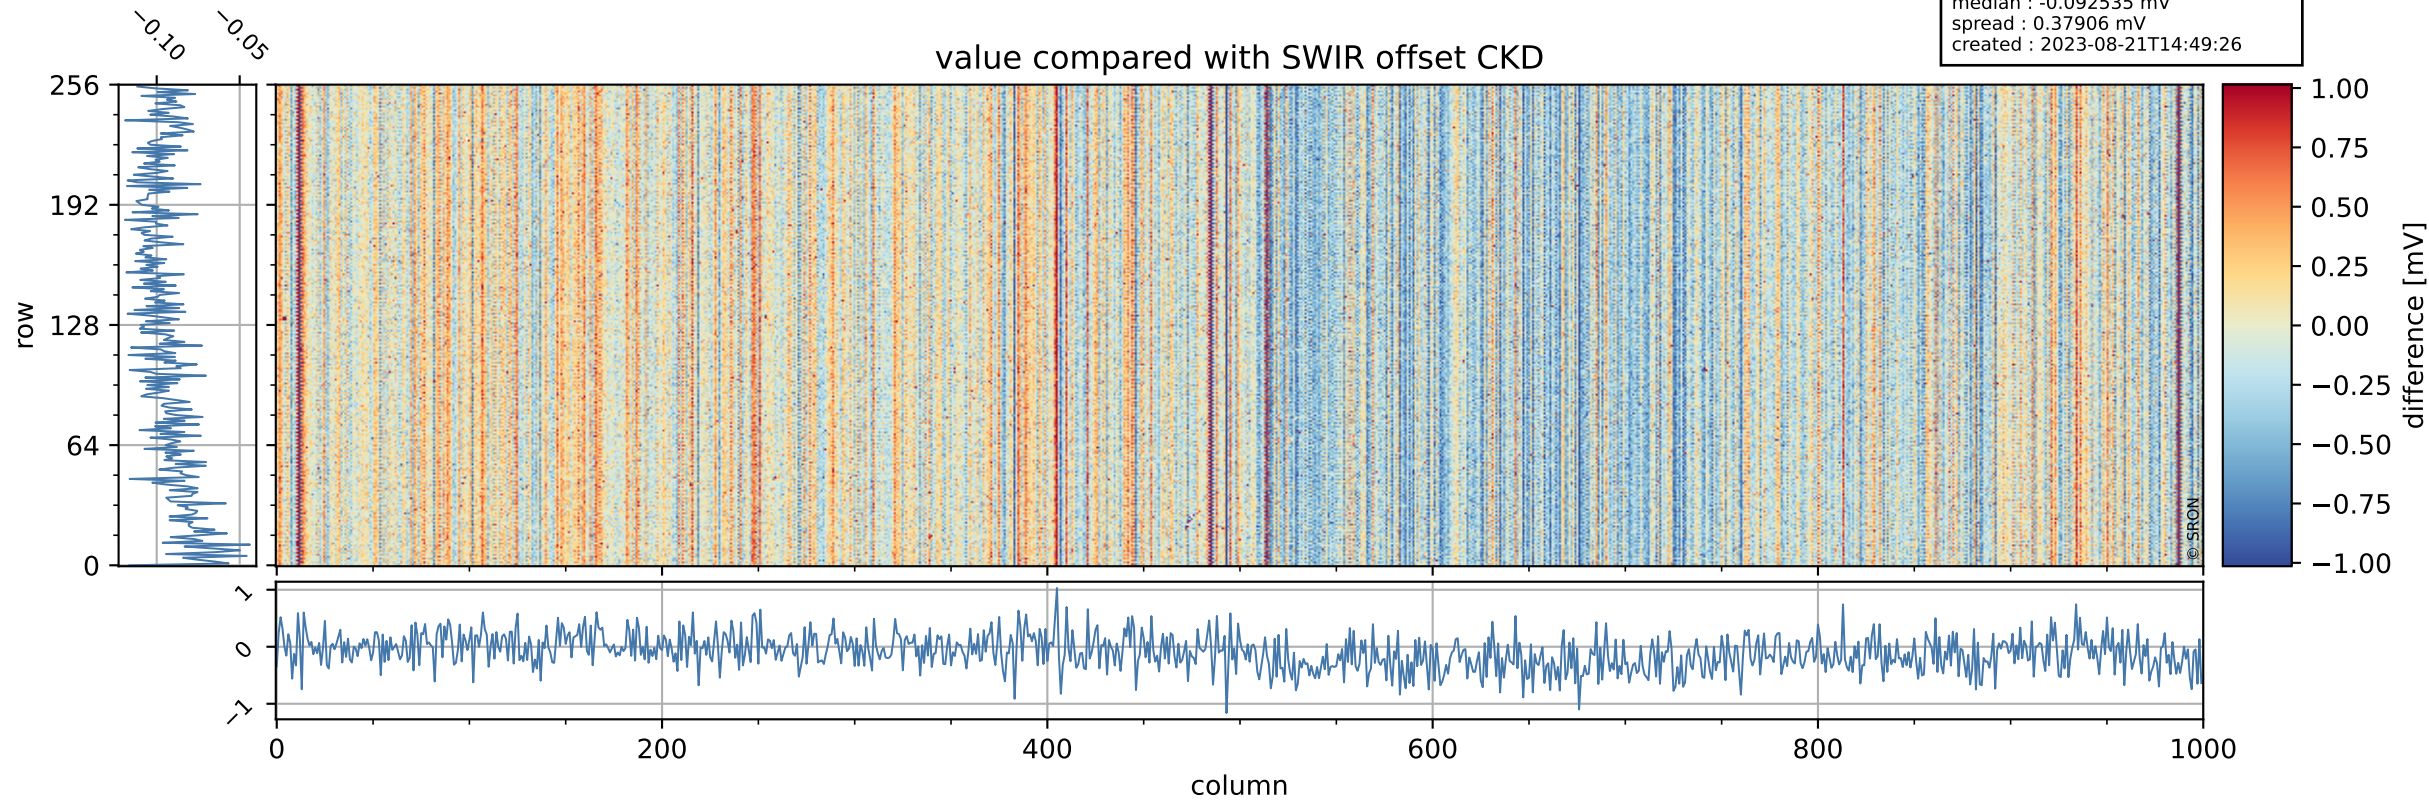

## value detector map

# Tropomi SWIR offset (official)

orbits : 18 in [15967, 16012]  
coverage : 2020-11-12 / 2020-11-15  
median : 28.04  $\mu\text{V}$   
spread : 14.258  $\mu\text{V}$   
created : 2023-08-21T14:49:26

# Tropomi SWIR offset (official)

orbits : 18 in [15967, 16012]  
coverage : 2020-11-12 / 2020-11-15  
median : -0.092535 mV  
spread : 0.37906 mV  
created : 2023-08-21T14:49:26

value compared with SWIR offset CKD

# Tropomi SWIR offset (official) ground-tracks of Sentinel-5P

orbits : 18 in [15967, 16012]  
coverage : 2020-11-12 / 2020-11-15  
created : 2023-08-21T14:49:27