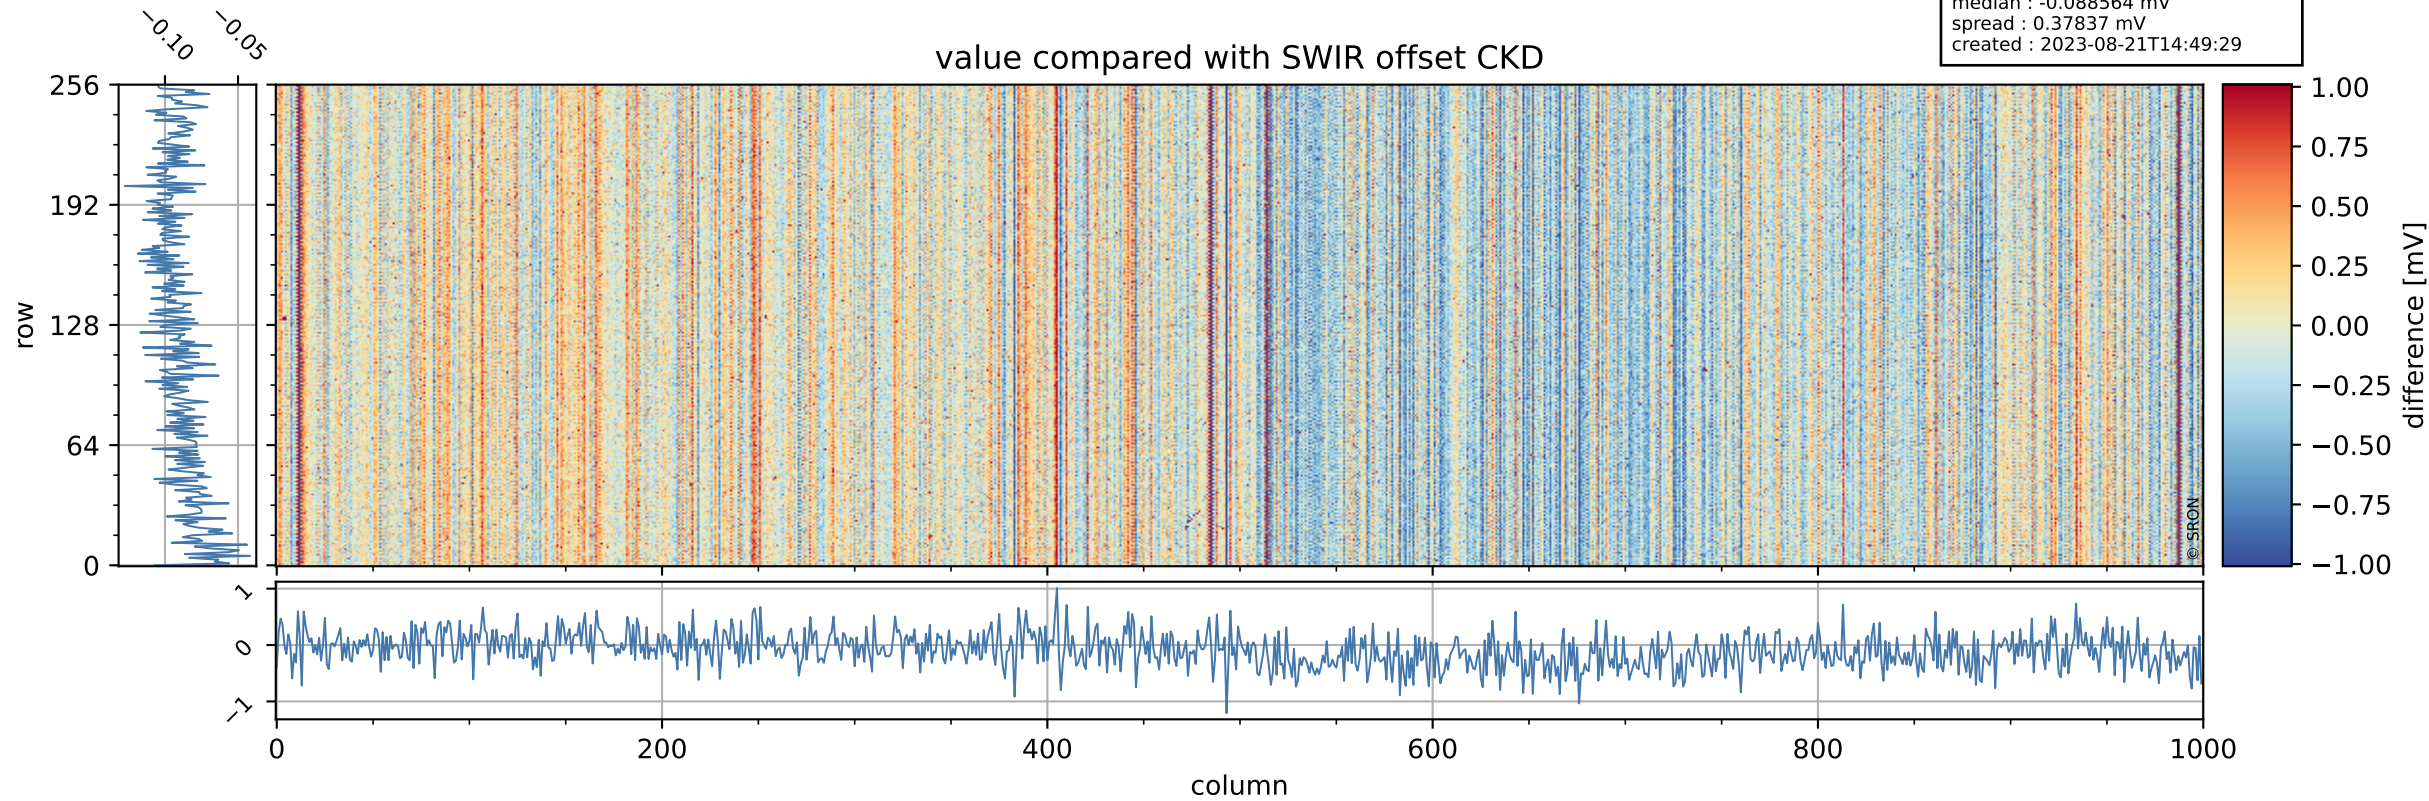

Tropomi SWIR offset (official)

orbits : 19 in [15982, 16027]
coverage : 2020-11-13 / 2020-11-16
median : 0.52593 V
spread : 0.035904 V
created : 2023-08-21T14:49:28

value detector map

Tropomi SWIR offset (official)

orbits : 19 in [15982, 16027]
coverage : 2020-11-13 / 2020-11-16
median : 27.376 μV
spread : 13.973 μV
created : 2023-08-21T14:49:29

Tropomi SWIR offset (official)

orbits : 19 in [15982, 16027]
coverage : 2020-11-13 / 2020-11-16
median : -0.088564 mV
spread : 0.37837 mV
created : 2023-08-21T14:49:29

value compared with SWIR offset CKD

Tropomi SWIR offset (official) ground-tracks of Sentinel-5P

orbits : 19 in [15982, 16027]
coverage : 2020-11-13 / 2020-11-16
created : 2023-08-21T14:49:29

Tropomi SWIR offset (official)

orbits : [2827, 16027]
coverage : 2018-04-30 / 2020-11-16
created : 2023-08-21T14:49:30

trend of detector median & temperatures