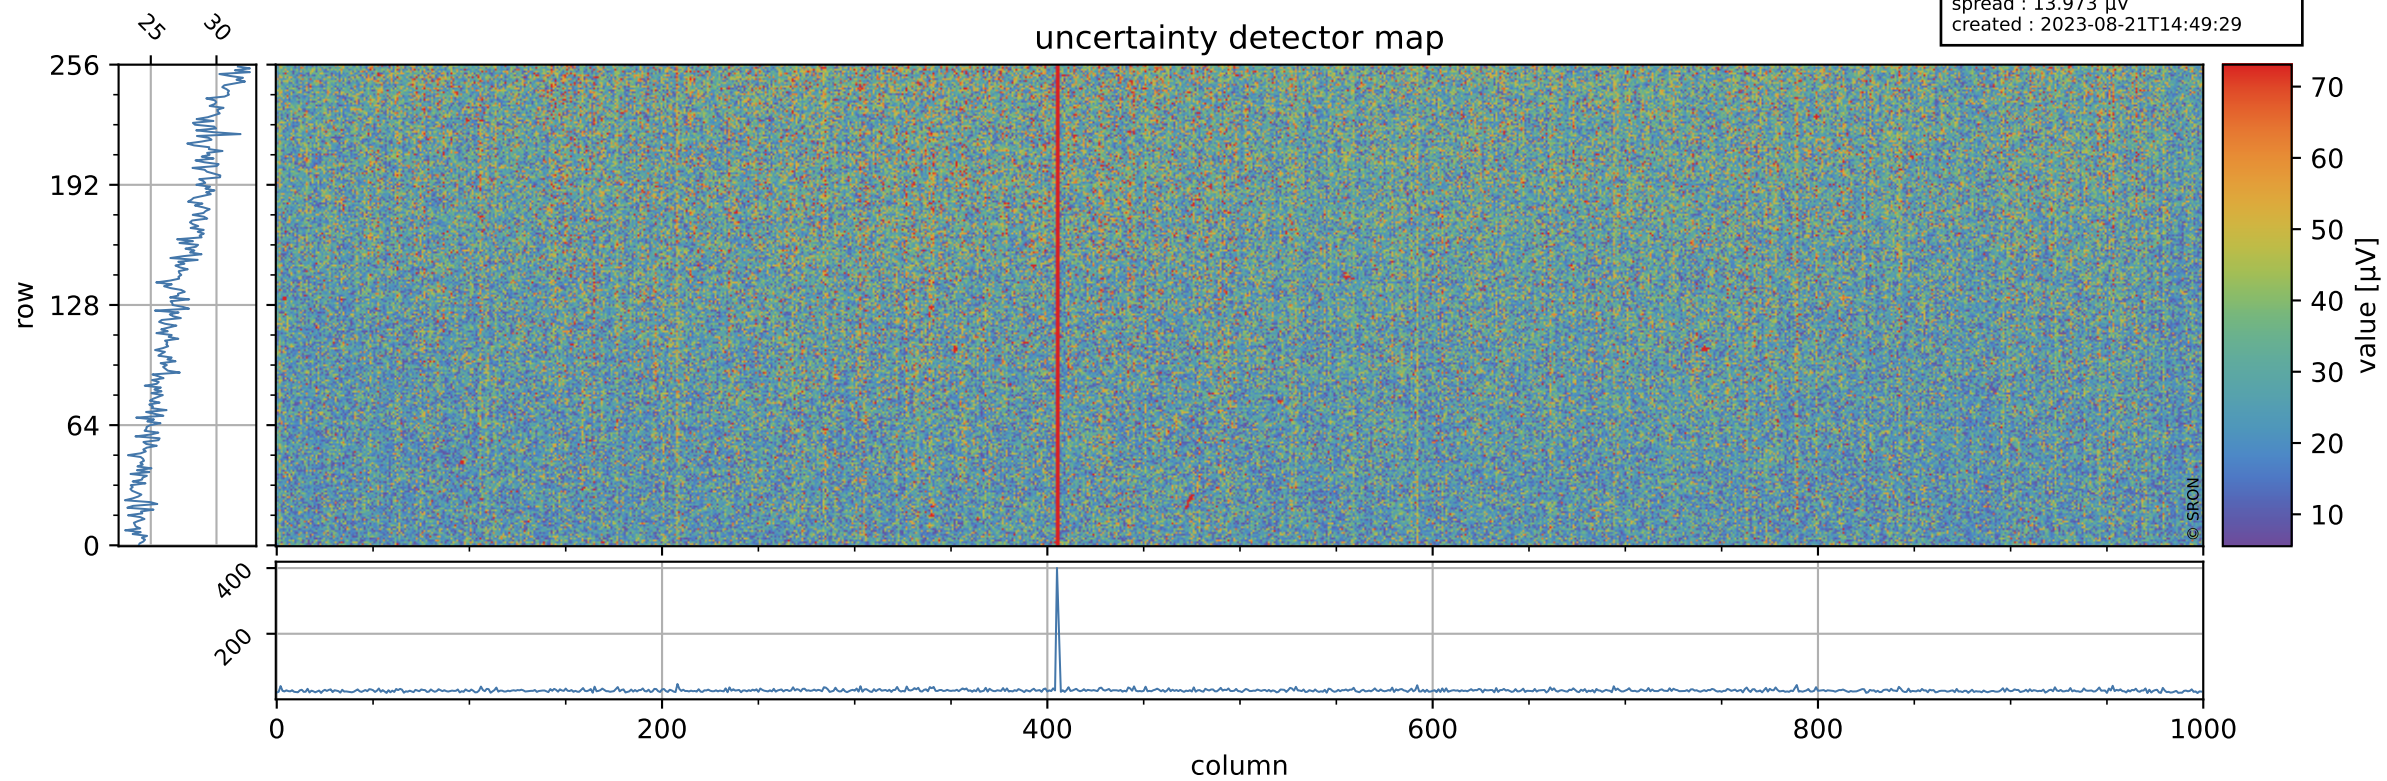

Tropomi SWIR offset (official)

orbits : 19 in [15982, 16027]
coverage : 2020-11-13 / 2020-11-16
median : 0.52593 V
spread : 0.035904 V
created : 2023-08-21T14:49:28

value detector map

Tropomi SWIR offset (official)

orbits : 19 in [15982, 16027]
coverage : 2020-11-13 / 2020-11-16
median : 27.376 μV
spread : 13.973 μV
created : 2023-08-21T14:49:29

Tropomi SWIR offset (official)

orbits : 19 in [15982, 16027]
coverage : 2020-11-13 / 2020-11-16
median : -0.088564 mV
spread : 0.37837 mV
created : 2023-08-21T14:49:29

value compared with SWIR offset CKD

Tropomi SWIR offset (official) ground-tracks of Sentinel-5P

orbits : 19 in [15982, 16027]
coverage : 2020-11-13 / 2020-11-16
created : 2023-08-21T14:49:29

Tropomi SWIR offset (official)

orbits : [2827, 16027]
coverage : 2018-04-30 / 2020-11-16
created : 2023-08-21T14:49:30

trend of detector median & temperatures