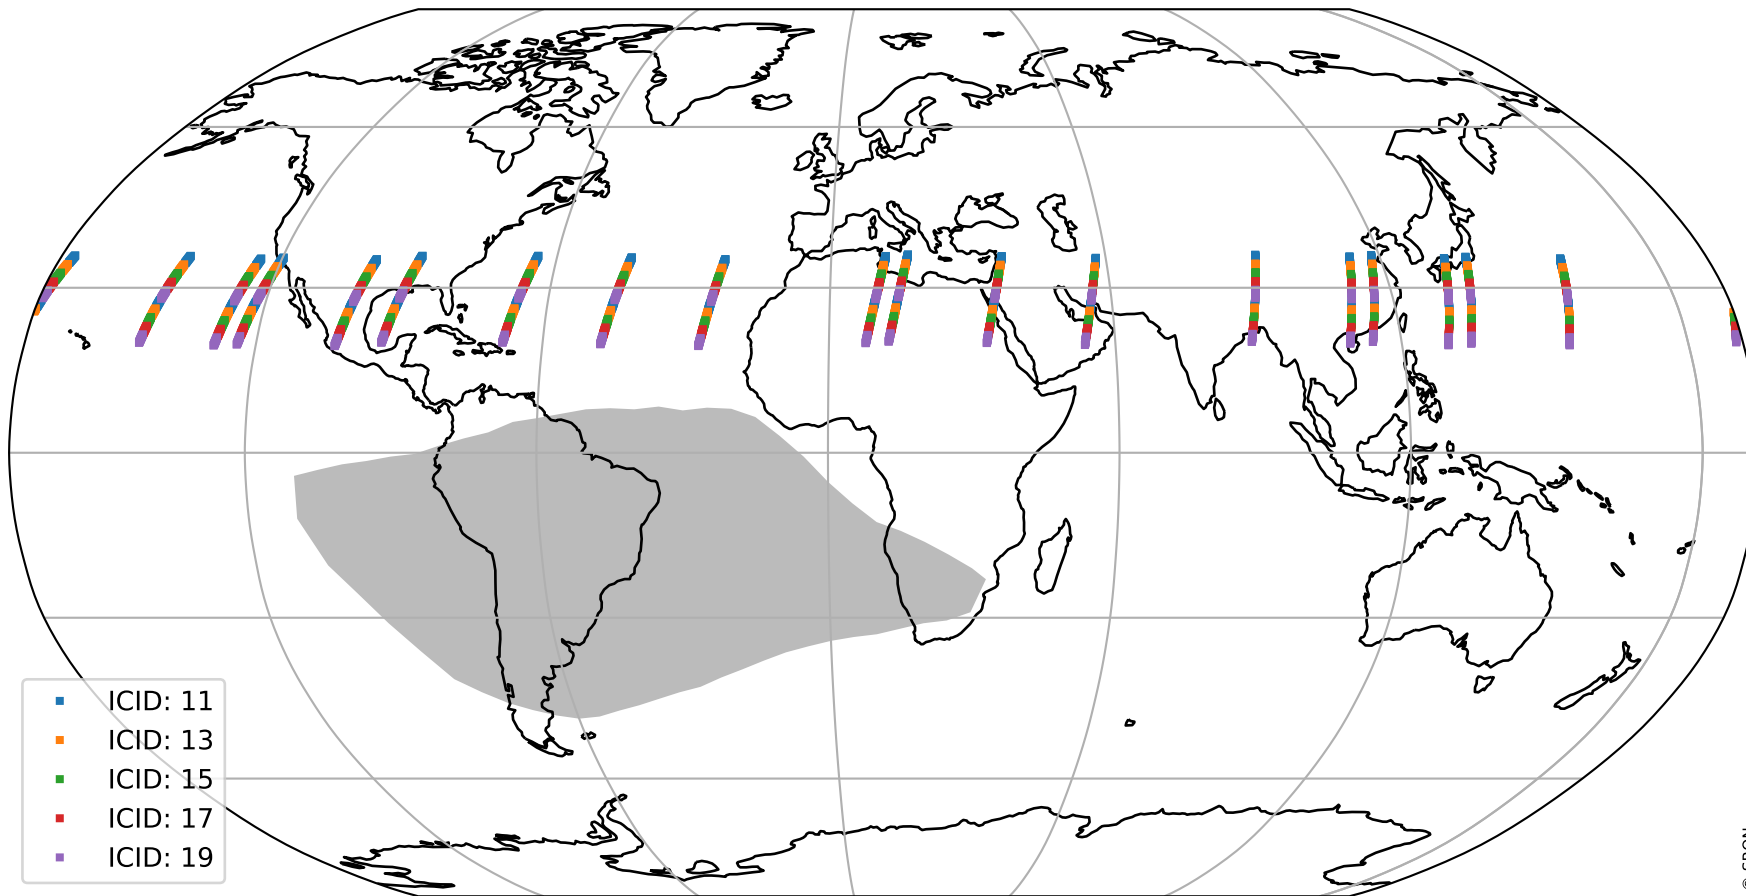

Tropomi SWIR offset (official)

orbits : 19 in [15982, 16027]
coverage : 2020-11-13 / 2020-11-16
median : 0.52593 V
spread : 0.035904 V
created : 2023-08-21T14:49:28

value detector map

Tropomi SWIR offset (official)

orbits : 19 in [15982, 16027]
coverage : 2020-11-13 / 2020-11-16
median : 27.376 μV
spread : 13.973 μV
created : 2023-08-21T14:49:29

Tropomi SWIR offset (official)

orbits : 19 in [15982, 16027]
coverage : 2020-11-13 / 2020-11-16
median : -0.088564 mV
spread : 0.37837 mV
created : 2023-08-21T14:49:29

value compared with SWIR offset CKD

Tropomi SWIR offset (official) ground-tracks of Sentinel-5P

orbits : 19 in [15982, 16027]
coverage : 2020-11-13 / 2020-11-16
created : 2023-08-21T14:49:29

Tropomi SWIR offset (official)

orbits : [2827, 16027]
coverage : 2018-04-30 / 2020-11-16
created : 2023-08-21T14:49:30

trend of detector median & temperatures