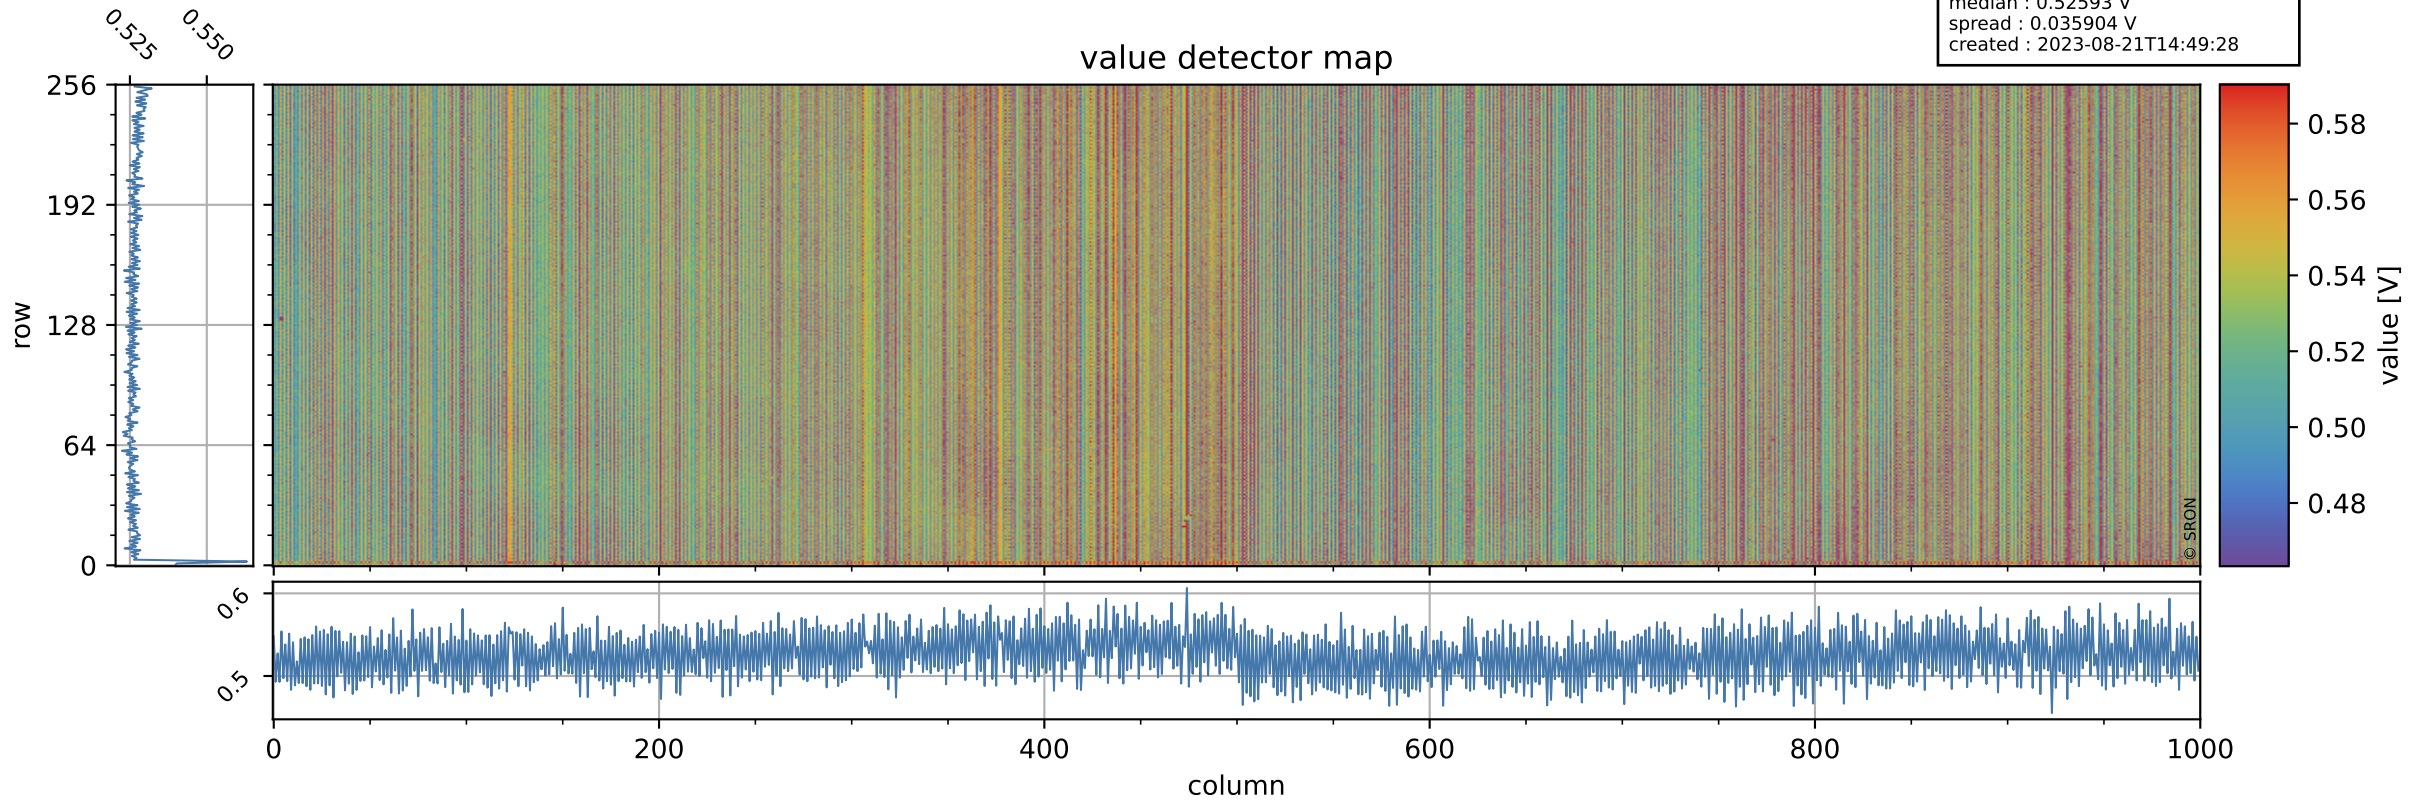

Tropomi SWIR offset (official)

orbits : 19 in [15982, 16027]
coverage : 2020-11-13 / 2020-11-16
median : 0.52593 V
spread : 0.035904 V
created : 2023-08-21T14:49:28

value detector map

Tropomi SWIR offset (official)

orbits : 19 in [15982, 16027]
coverage : 2020-11-13 / 2020-11-16
median : 27.376 μV
spread : 13.973 μV
created : 2023-08-21T14:49:29

Tropomi SWIR offset (official)

orbits : 19 in [15982, 16027]
coverage : 2020-11-13 / 2020-11-16
median : -0.088564 mV
spread : 0.37837 mV
created : 2023-08-21T14:49:29

value compared with SWIR offset CKD

Tropomi SWIR offset (official) ground-tracks of Sentinel-5P

orbits : 19 in [15982, 16027]
coverage : 2020-11-13 / 2020-11-16
created : 2023-08-21T14:49:29

Tropomi SWIR offset (official)

orbits : [2827, 16027]
coverage : 2018-04-30 / 2020-11-16
created : 2023-08-21T14:49:30

trend of detector median & temperatures