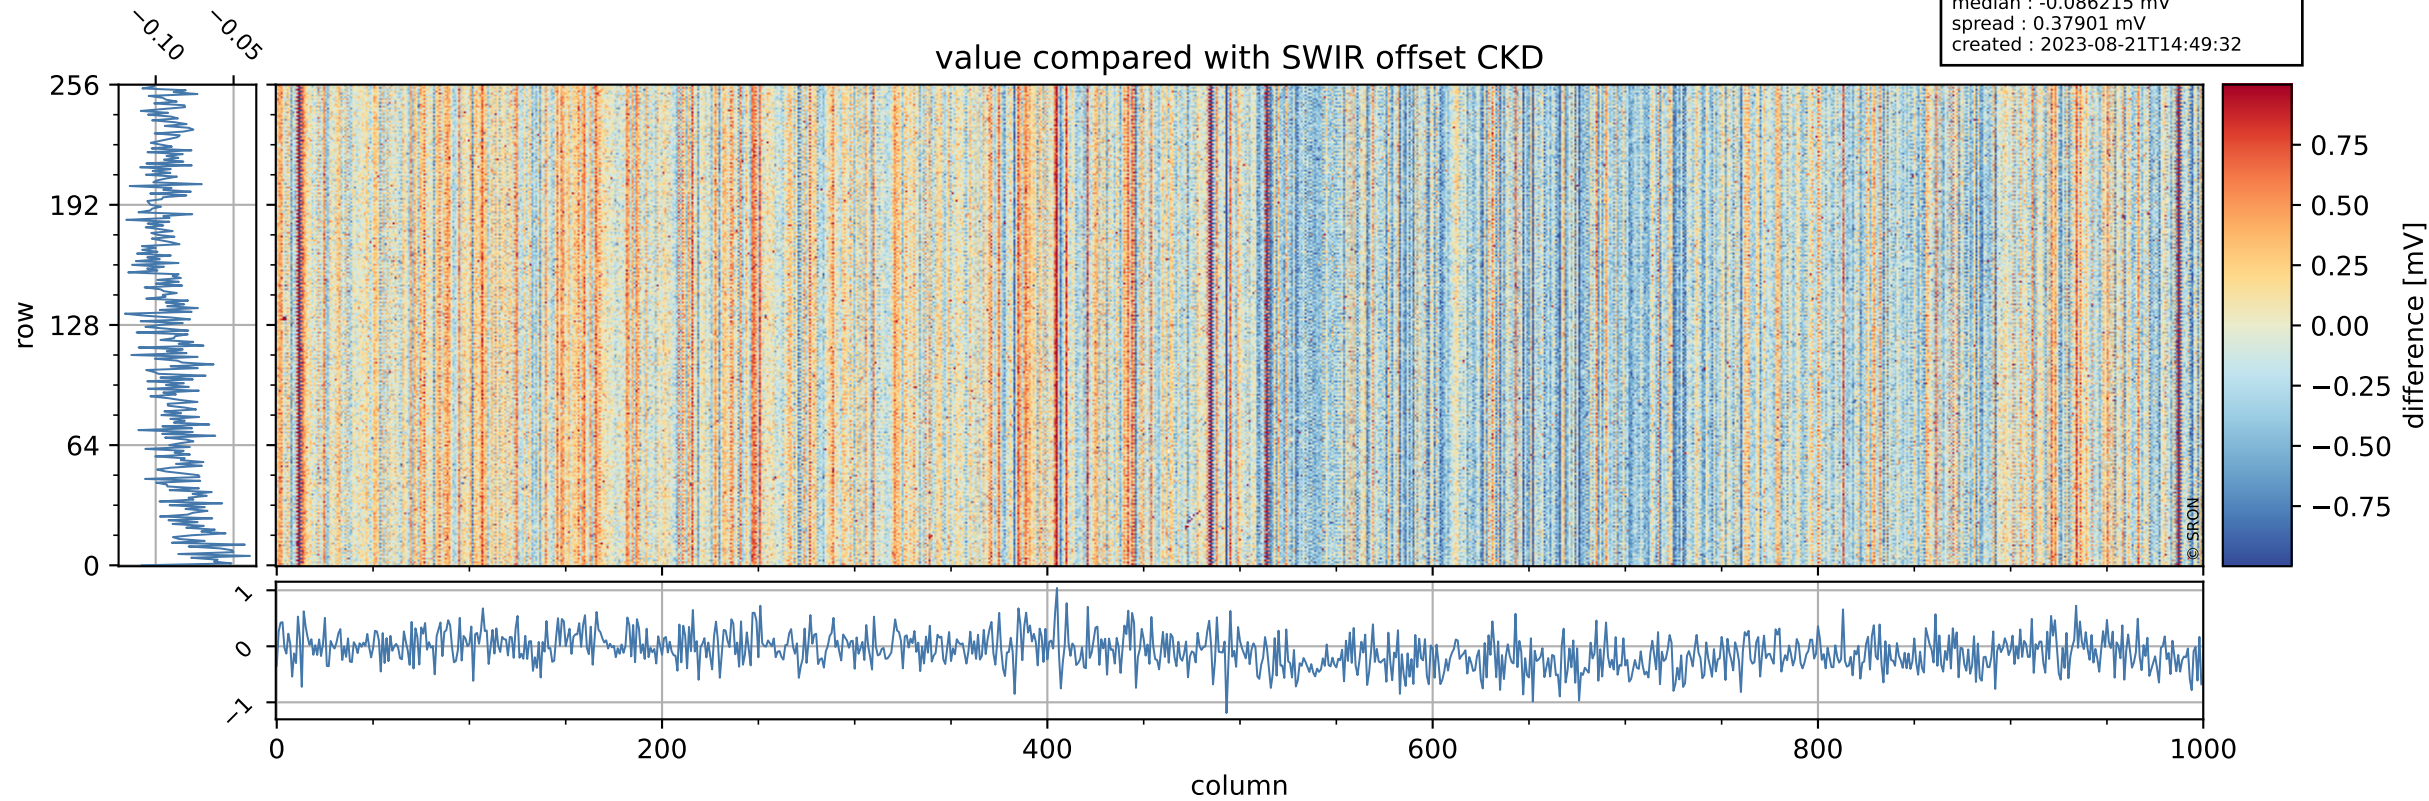

Tropomi SWIR offset (official)

orbits : 19 in [15997, 16042]
coverage : 2020-11-14 / 2020-11-17
median : 0.52593 V
spread : 0.035907 V
created : 2023-08-21T14:49:31

value detector map

Tropomi SWIR offset (official)

orbits : 19 in [15997, 16042]
coverage : 2020-11-14 / 2020-11-17
median : 27.075 μV
spread : 13.782 μV
created : 2023-08-21T14:49:31

Tropomi SWIR offset (official)

orbits : 19 in [15997, 16042]
coverage : 2020-11-14 / 2020-11-17
median : -0.086215 mV
spread : 0.37901 mV
created : 2023-08-21T14:49:32

value compared with SWIR offset CKD

Tropomi SWIR offset (official) ground-tracks of Sentinel-5P

orbits : 19 in [15997, 16042]
coverage : 2020-11-14 / 2020-11-17
created : 2023-08-21T14:49:32

Tropomi SWIR offset (official)

orbits : [2827, 16042]
coverage : 2018-04-30 / 2020-11-17
created : 2023-08-21T14:49:33

trend of detector median & temperatures