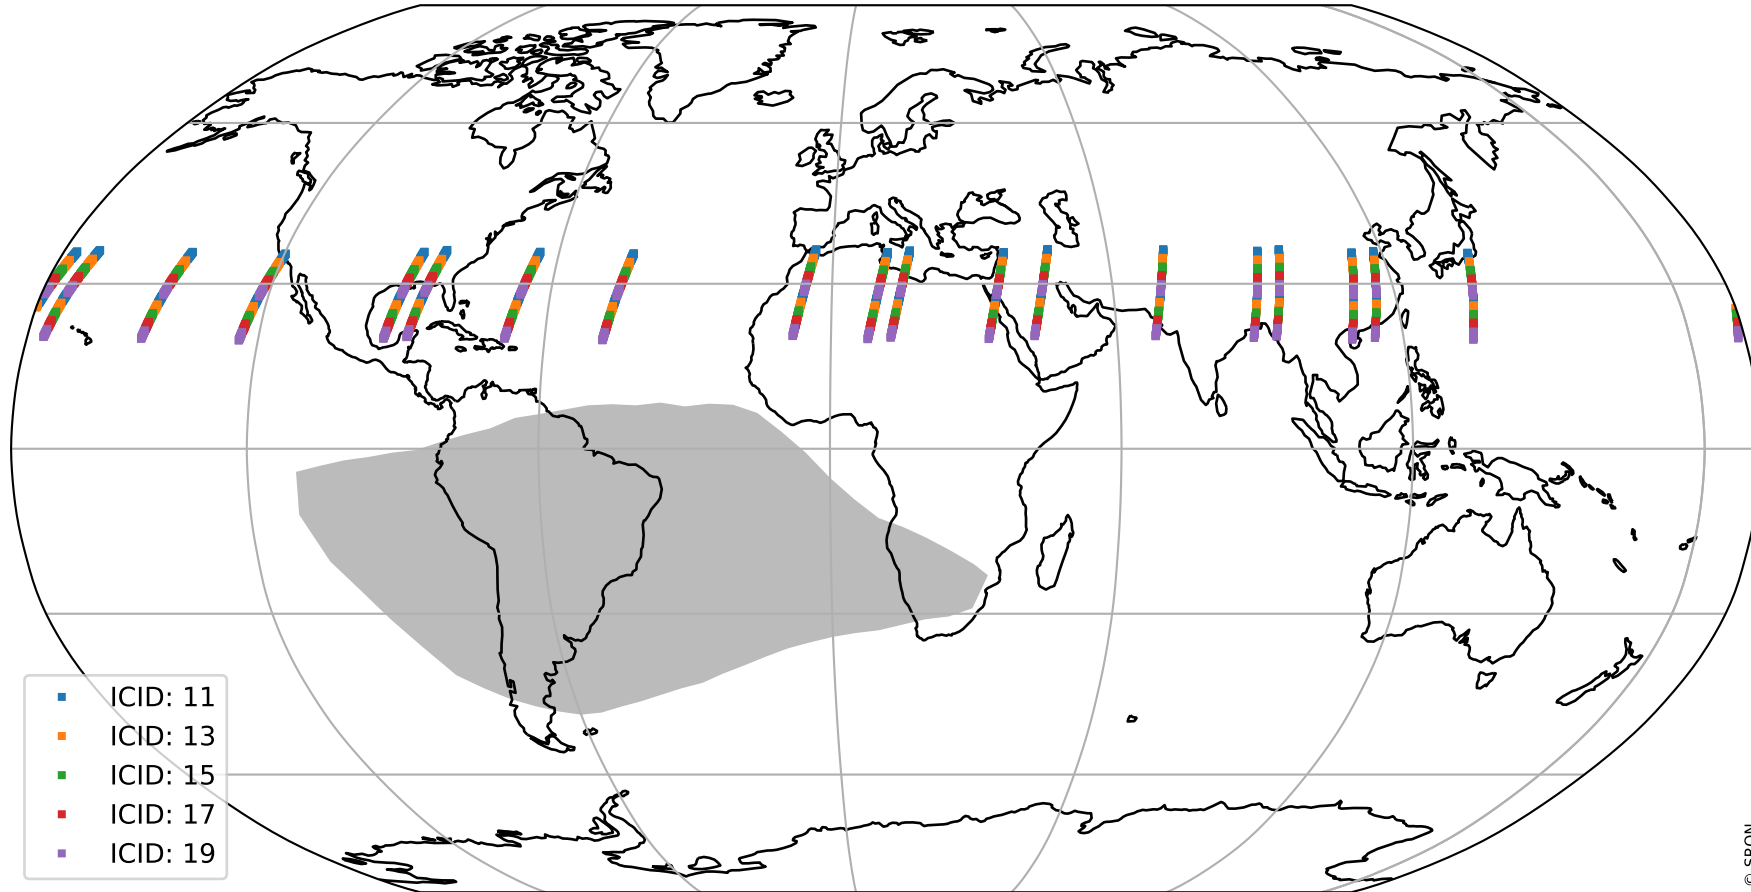

Tropomi SWIR offset (official)

orbits : 19 in [15997, 16042]
coverage : 2020-11-14 / 2020-11-17
median : 0.52593 V
spread : 0.035907 V
created : 2023-08-21T14:49:31

value detector map

Tropomi SWIR offset (official)

orbits : 19 in [15997, 16042]
coverage : 2020-11-14 / 2020-11-17
median : 27.075 μV
spread : 13.782 μV
created : 2023-08-21T14:49:31

Tropomi SWIR offset (official)

orbits : 19 in [15997, 16042]
coverage : 2020-11-14 / 2020-11-17
median : -0.086215 mV
spread : 0.37901 mV
created : 2023-08-21T14:49:32

value compared with SWIR offset CKD

Tropomi SWIR offset (official) ground-tracks of Sentinel-5P

orbits : 19 in [15997, 16042]
coverage : 2020-11-14 / 2020-11-17
created : 2023-08-21T14:49:32

Tropomi SWIR offset (official)

orbits : [2827, 16042]
coverage : 2018-04-30 / 2020-11-17
created : 2023-08-21T14:49:33

trend of detector median & temperatures