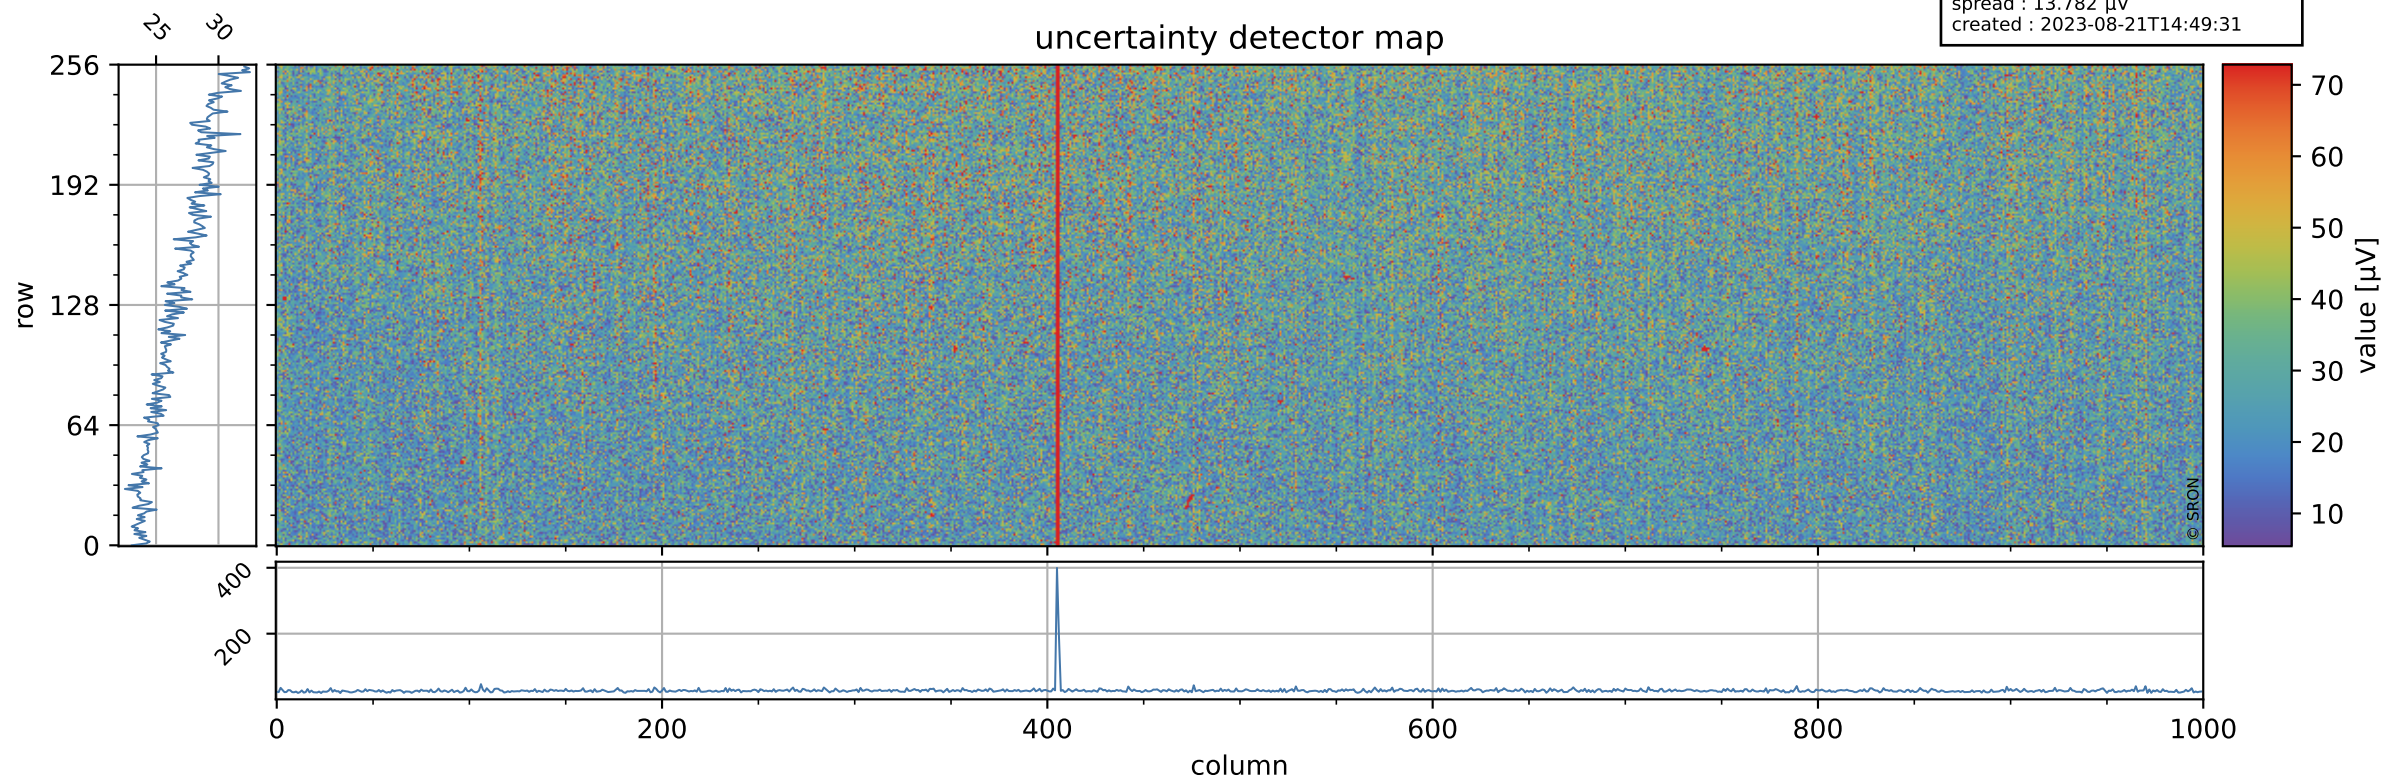

Tropomi SWIR offset (official)

orbits : 19 in [15997, 16042]
coverage : 2020-11-14 / 2020-11-17
median : 0.52593 V
spread : 0.035907 V
created : 2023-08-21T14:49:31

value detector map

Tropomi SWIR offset (official)

orbits : 19 in [15997, 16042]
coverage : 2020-11-14 / 2020-11-17
median : 27.075 μV
spread : 13.782 μV
created : 2023-08-21T14:49:31

Tropomi SWIR offset (official)

orbits : 19 in [15997, 16042]
coverage : 2020-11-14 / 2020-11-17
median : -0.086215 mV
spread : 0.37901 mV
created : 2023-08-21T14:49:32

value compared with SWIR offset CKD

Tropomi SWIR offset (official) ground-tracks of Sentinel-5P

orbits : 19 in [15997, 16042]
coverage : 2020-11-14 / 2020-11-17
created : 2023-08-21T14:49:32

Tropomi SWIR offset (official)

orbits : [2827, 16042]
coverage : 2018-04-30 / 2020-11-17
created : 2023-08-21T14:49:33

trend of detector median & temperatures