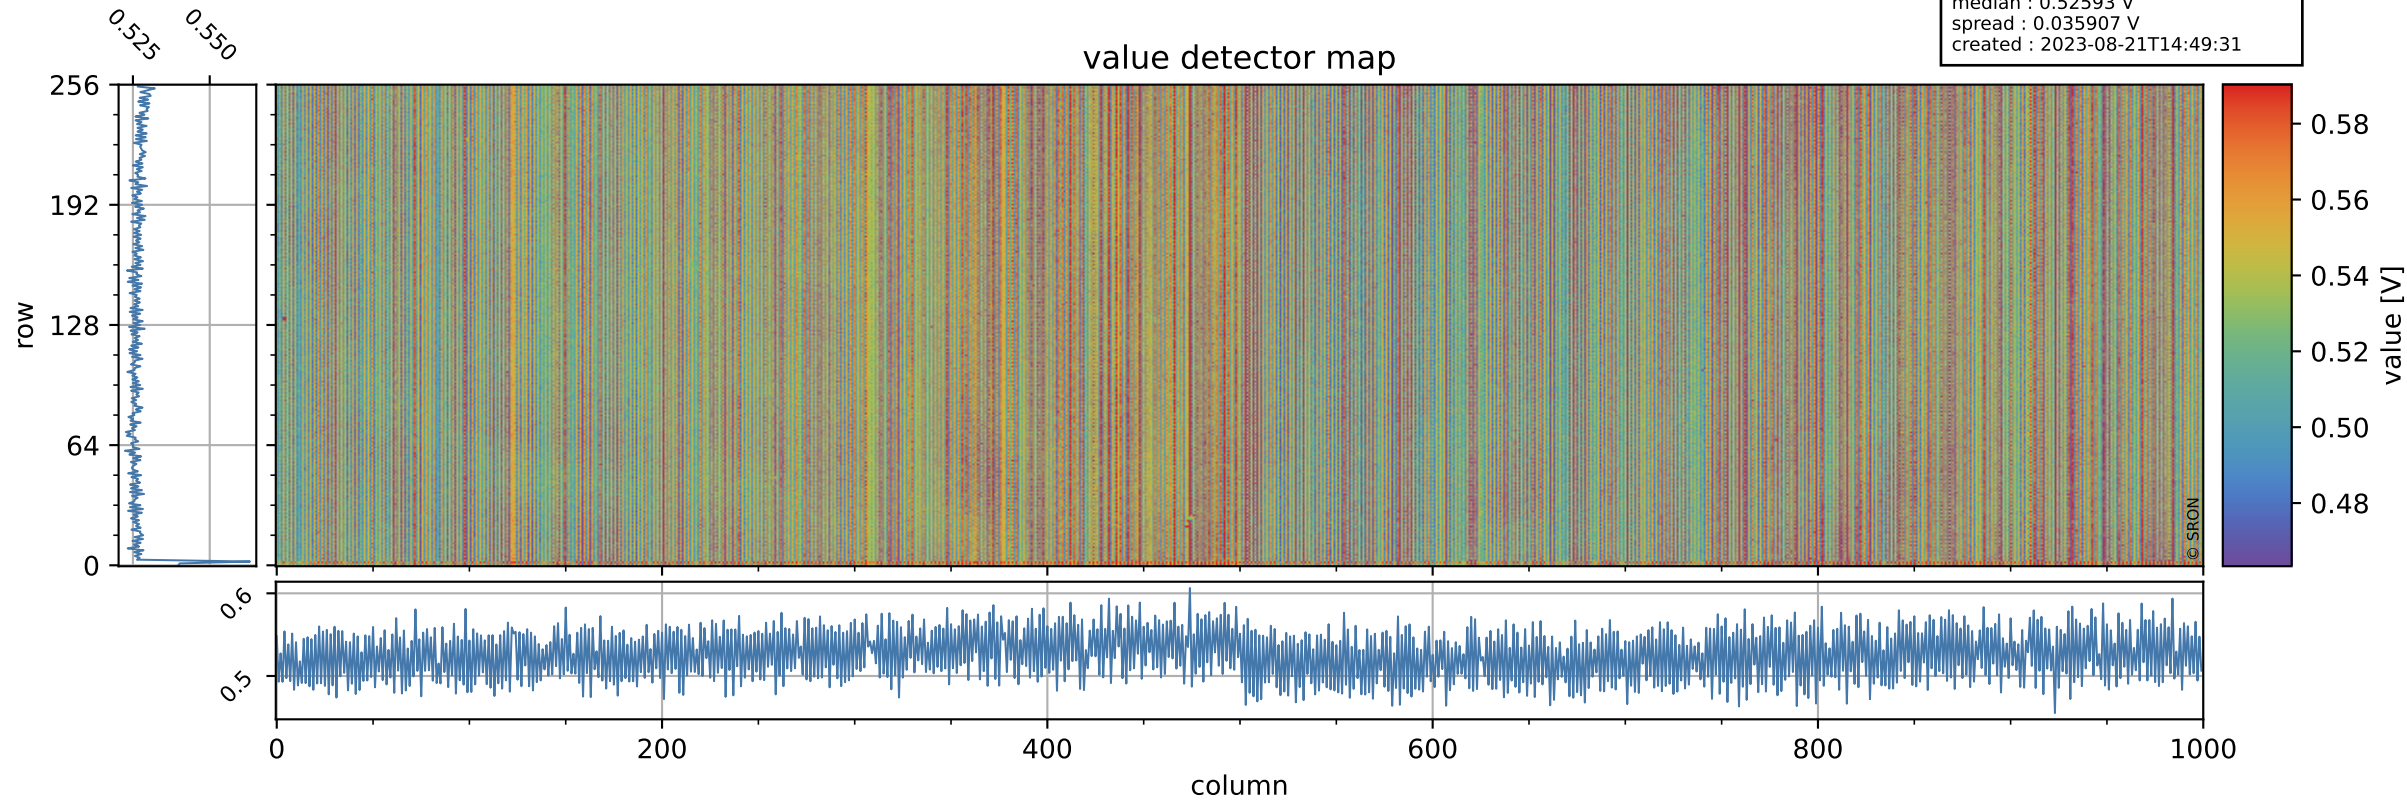

Tropomi SWIR offset (official)

orbits : 19 in [15997, 16042]
coverage : 2020-11-14 / 2020-11-17
median : 0.52593 V
spread : 0.035907 V
created : 2023-08-21T14:49:31

value detector map

Tropomi SWIR offset (official)

orbits : 19 in [15997, 16042]
coverage : 2020-11-14 / 2020-11-17
median : 27.075 μV
spread : 13.782 μV
created : 2023-08-21T14:49:31

Tropomi SWIR offset (official)

orbits : 19 in [15997, 16042]
coverage : 2020-11-14 / 2020-11-17
median : -0.086215 mV
spread : 0.37901 mV
created : 2023-08-21T14:49:32

value compared with SWIR offset CKD

Tropomi SWIR offset (official) ground-tracks of Sentinel-5P

orbits : 19 in [15997, 16042]
coverage : 2020-11-14 / 2020-11-17
created : 2023-08-21T14:49:32

Tropomi SWIR offset (official)

orbits : [2827, 16042]
coverage : 2018-04-30 / 2020-11-17
created : 2023-08-21T14:49:33

trend of detector median & temperatures