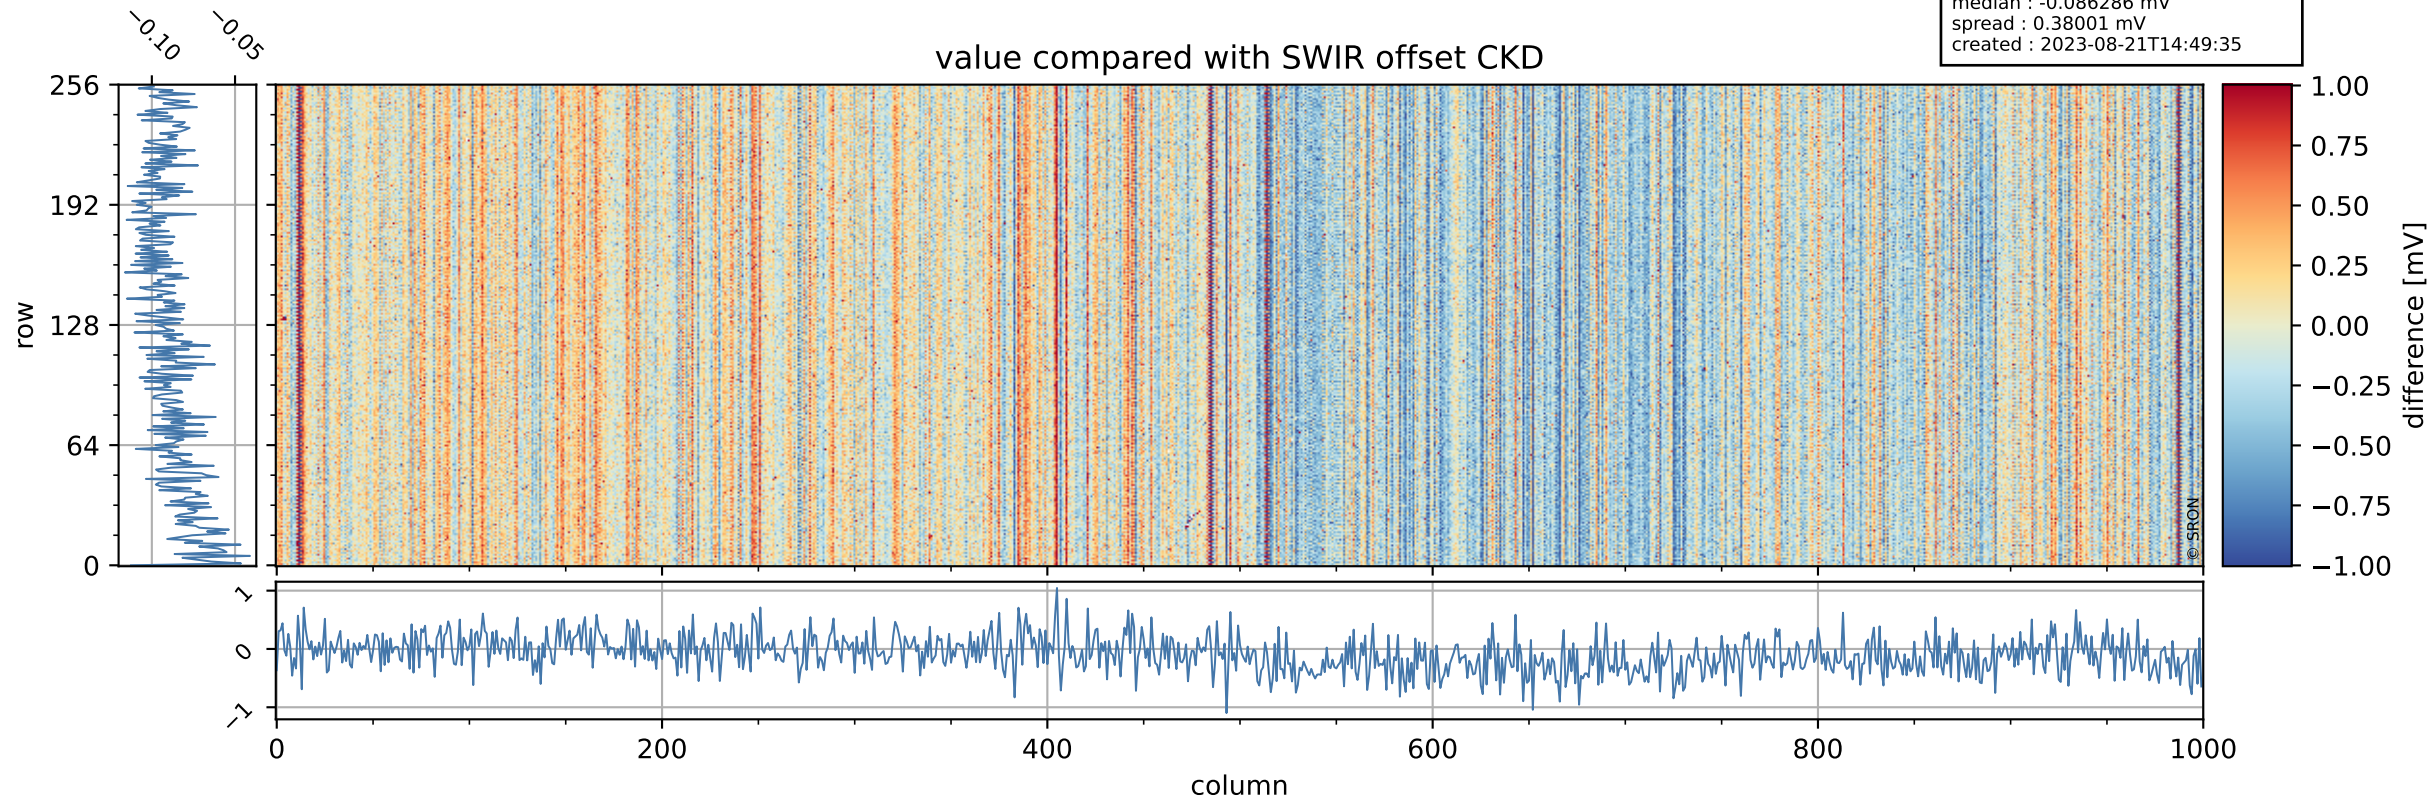

Tropomi SWIR offset (official)

orbits : 20 in [16012, 16057]
coverage : 2020-11-15 / 2020-11-18
median : 0.52593 V
spread : 0.035908 V
created : 2023-08-21T14:49:34

value detector map

Tropomi SWIR offset (official)

orbits : 20 in [16012, 16057]
coverage : 2020-11-15 / 2020-11-18
median : 27.811 μV
spread : 14.145 μV
created : 2023-08-21T14:49:35

Tropomi SWIR offset (official)

orbits : 20 in [16012, 16057]
coverage : 2020-11-15 / 2020-11-18
median : -0.086286 mV
spread : 0.38001 mV
created : 2023-08-21T14:49:35

value compared with SWIR offset CKD

Tropomi SWIR offset (official) ground-tracks of Sentinel-5P

orbits : 20 in [16012, 16057]
coverage : 2020-11-15 / 2020-11-18
created : 2023-08-21T14:49:36

Tropomi SWIR offset (official)

orbits : [2827, 16057]
coverage : 2018-04-30 / 2020-11-18
created : 2023-08-21T14:49:36

trend of detector median & temperatures