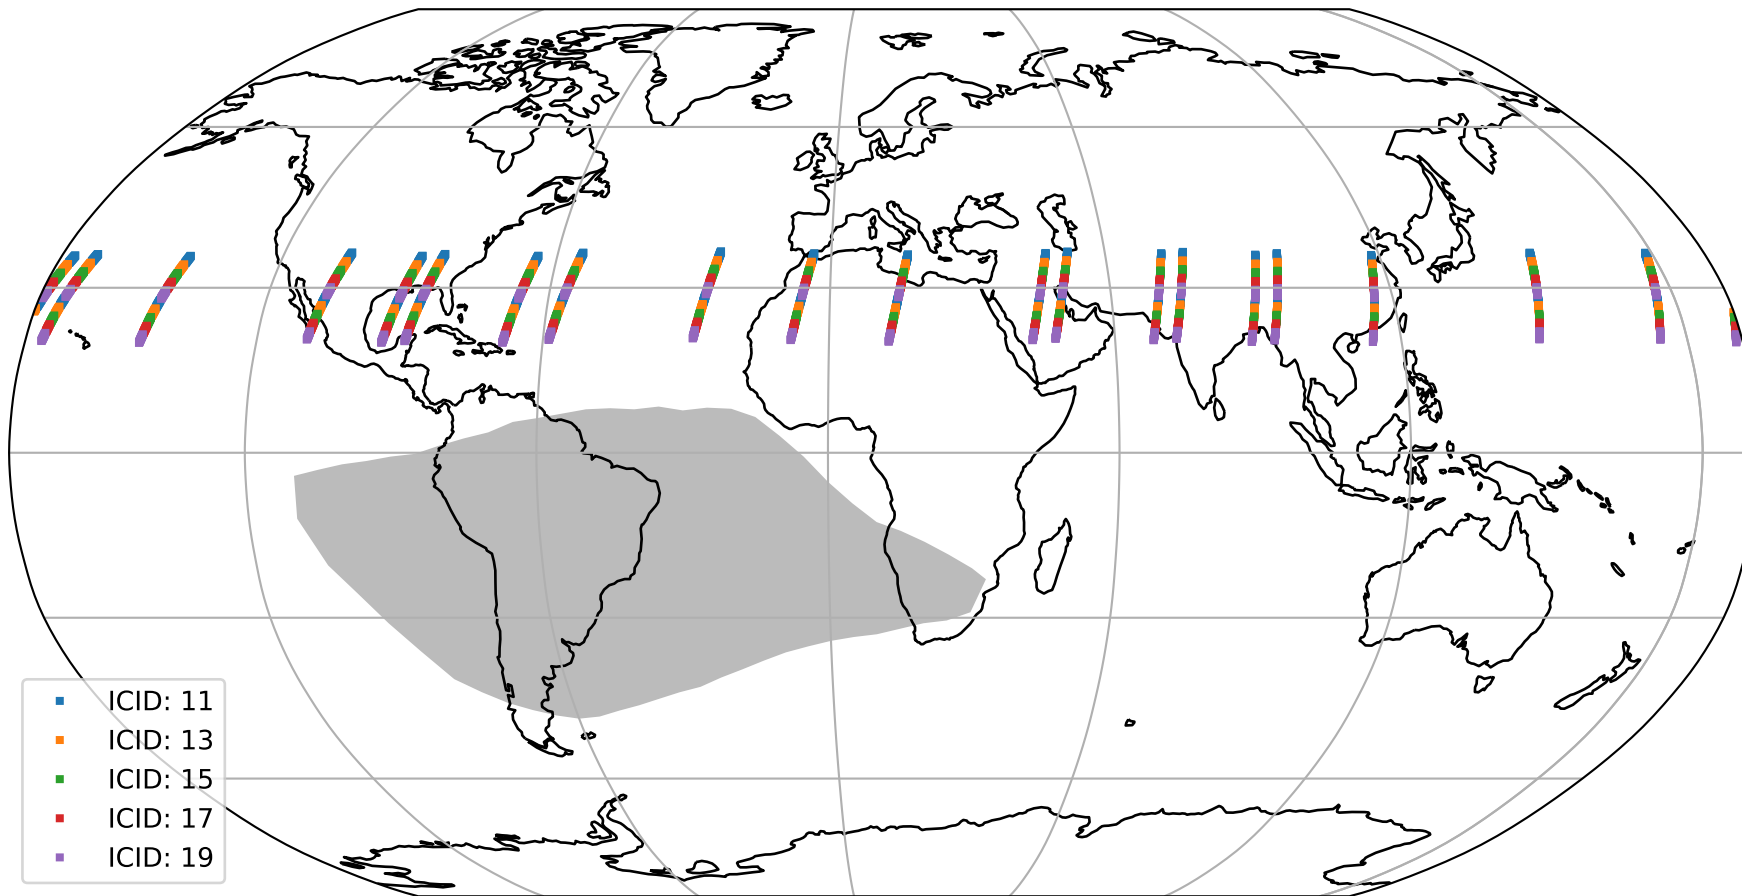

Tropomi SWIR offset (official)

orbits : 20 in [16012, 16057]
coverage : 2020-11-15 / 2020-11-18
median : 0.52593 V
spread : 0.035908 V
created : 2023-08-21T14:49:34

value detector map

Tropomi SWIR offset (official)

orbits : 20 in [16012, 16057]
coverage : 2020-11-15 / 2020-11-18
median : 27.811 μV
spread : 14.145 μV
created : 2023-08-21T14:49:35

Tropomi SWIR offset (official)

orbits : 20 in [16012, 16057]
coverage : 2020-11-15 / 2020-11-18
median : -0.086286 mV
spread : 0.38001 mV
created : 2023-08-21T14:49:35

value compared with SWIR offset CKD

Tropomi SWIR offset (official) ground-tracks of Sentinel-5P

orbits : 20 in [16012, 16057]
coverage : 2020-11-15 / 2020-11-18
created : 2023-08-21T14:49:36

Tropomi SWIR offset (official)

orbits : [2827, 16057]
coverage : 2018-04-30 / 2020-11-18
created : 2023-08-21T14:49:36

trend of detector median & temperatures