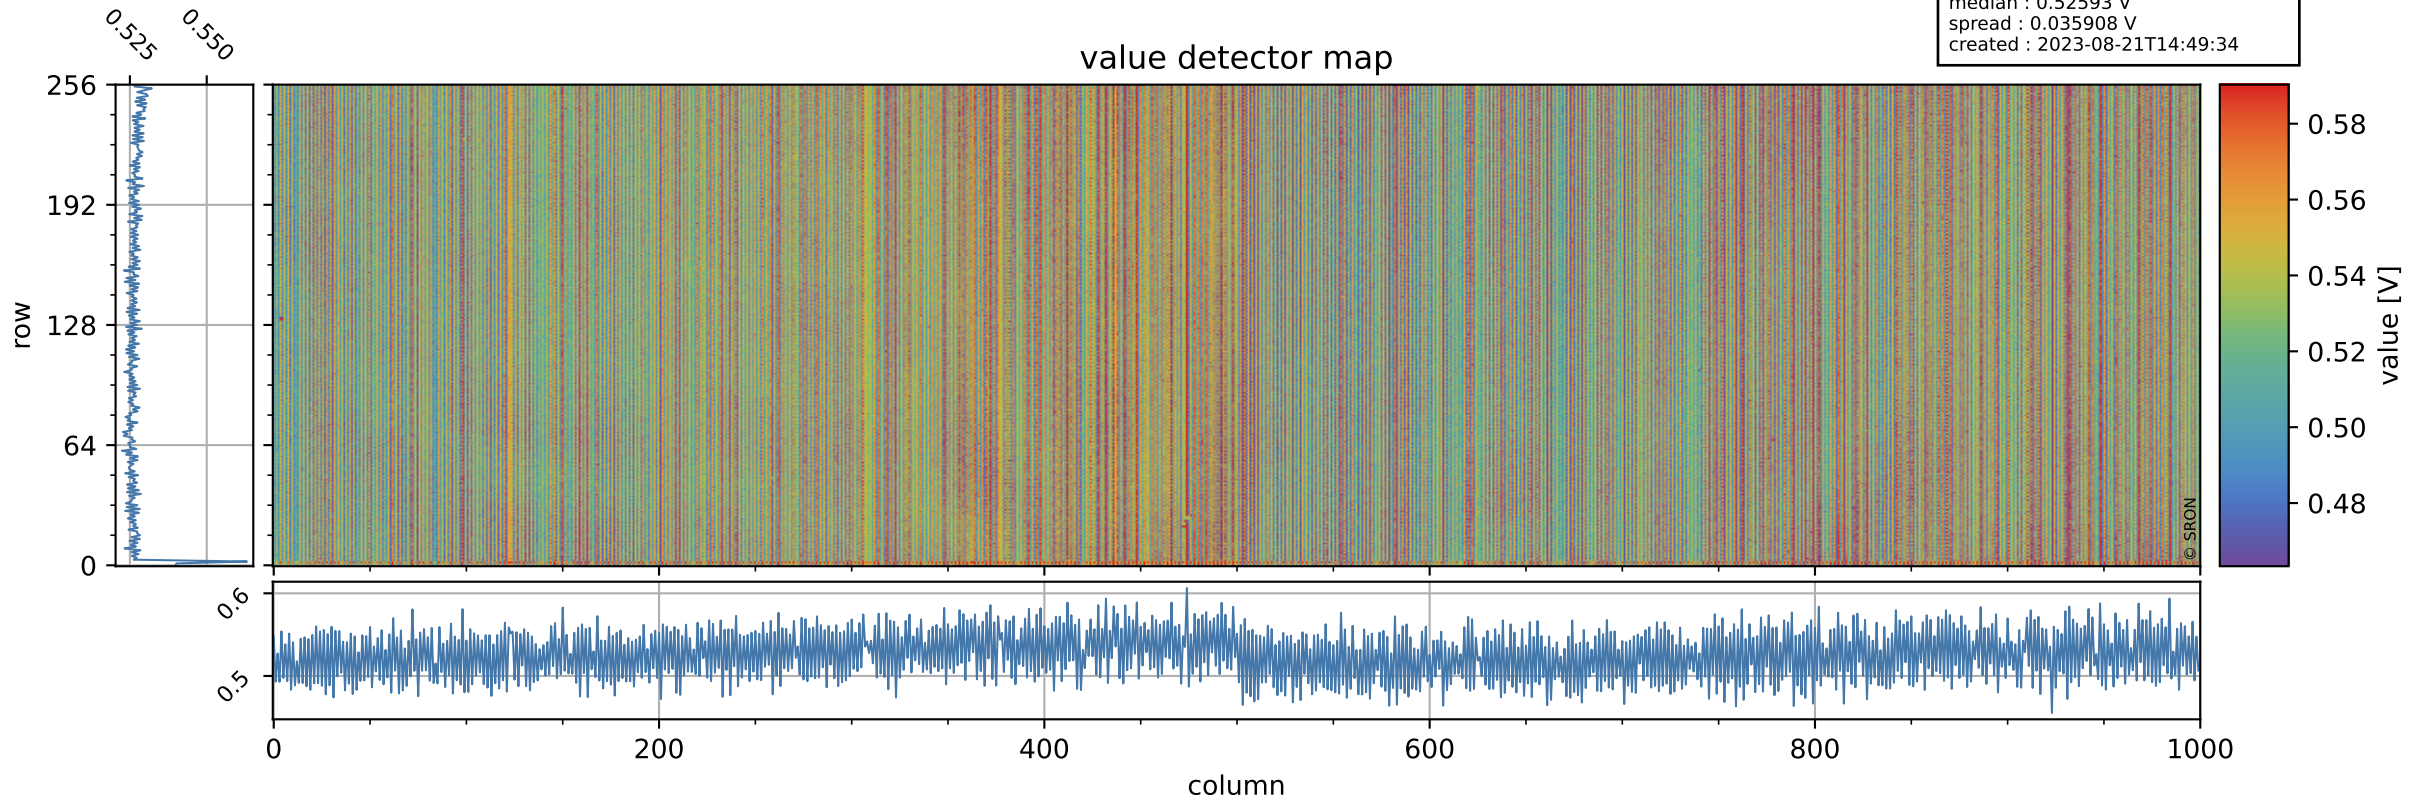

Tropomi SWIR offset (official)

orbits : 20 in [16012, 16057]
coverage : 2020-11-15 / 2020-11-18
median : 0.52593 V
spread : 0.035908 V
created : 2023-08-21T14:49:34

value detector map

Tropomi SWIR offset (official)

orbits : 20 in [16012, 16057]
coverage : 2020-11-15 / 2020-11-18
median : 27.811 μV
spread : 14.145 μV
created : 2023-08-21T14:49:35

Tropomi SWIR offset (official)

orbits : 20 in [16012, 16057]
coverage : 2020-11-15 / 2020-11-18
median : -0.086286 mV
spread : 0.38001 mV
created : 2023-08-21T14:49:35

value compared with SWIR offset CKD

Tropomi SWIR offset (official) ground-tracks of Sentinel-5P

orbits : 20 in [16012, 16057]
coverage : 2020-11-15 / 2020-11-18
created : 2023-08-21T14:49:36

Tropomi SWIR offset (official)

orbits : [2827, 16057]
coverage : 2018-04-30 / 2020-11-18
created : 2023-08-21T14:49:36

trend of detector median & temperatures