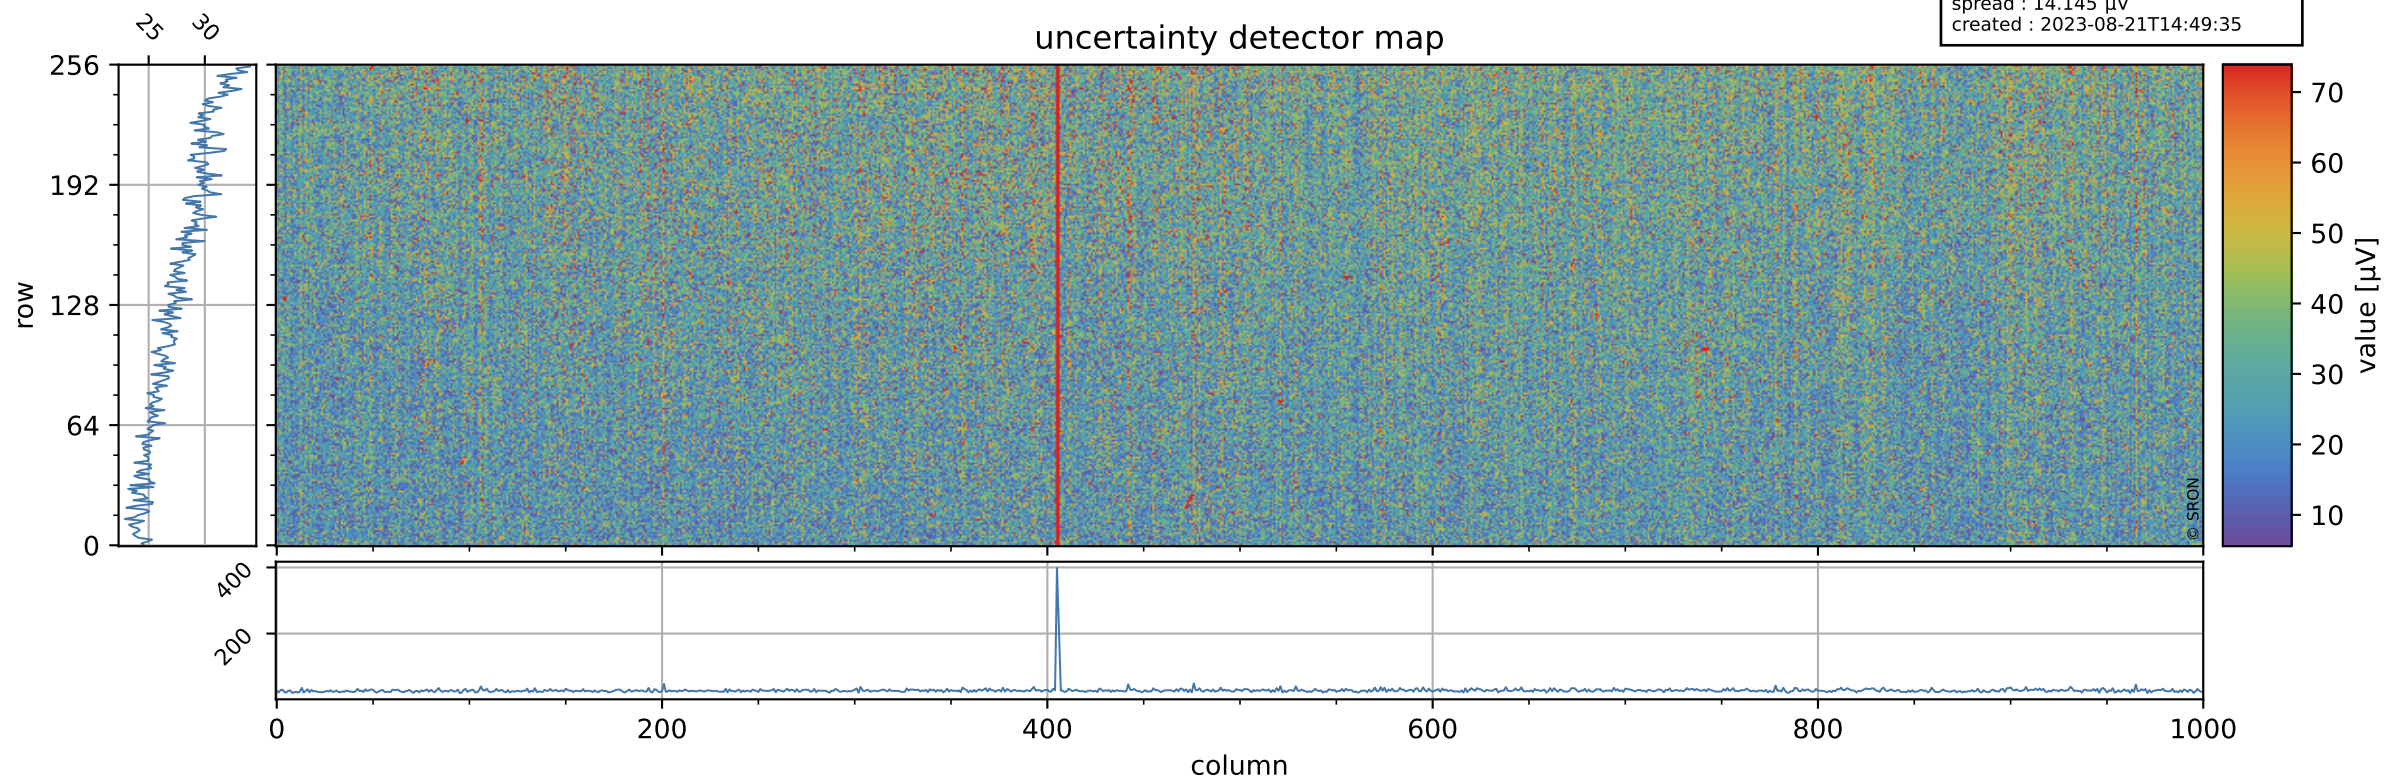

Tropomi SWIR offset (official)

orbits : 20 in [16012, 16057]
coverage : 2020-11-15 / 2020-11-18
median : 0.52593 V
spread : 0.035908 V
created : 2023-08-21T14:49:34

value detector map

Tropomi SWIR offset (official)

orbits : 20 in [16012, 16057]
coverage : 2020-11-15 / 2020-11-18
median : 27.811 μV
spread : 14.145 μV
created : 2023-08-21T14:49:35

Tropomi SWIR offset (official)

orbits : 20 in [16012, 16057]
coverage : 2020-11-15 / 2020-11-18
median : -0.086286 mV
spread : 0.38001 mV
created : 2023-08-21T14:49:35

value compared with SWIR offset CKD

Tropomi SWIR offset (official) ground-tracks of Sentinel-5P

orbits : 20 in [16012, 16057]
coverage : 2020-11-15 / 2020-11-18
created : 2023-08-21T14:49:36

Tropomi SWIR offset (official)

orbits : [2827, 16057]
coverage : 2018-04-30 / 2020-11-18
created : 2023-08-21T14:49:36

trend of detector median & temperatures