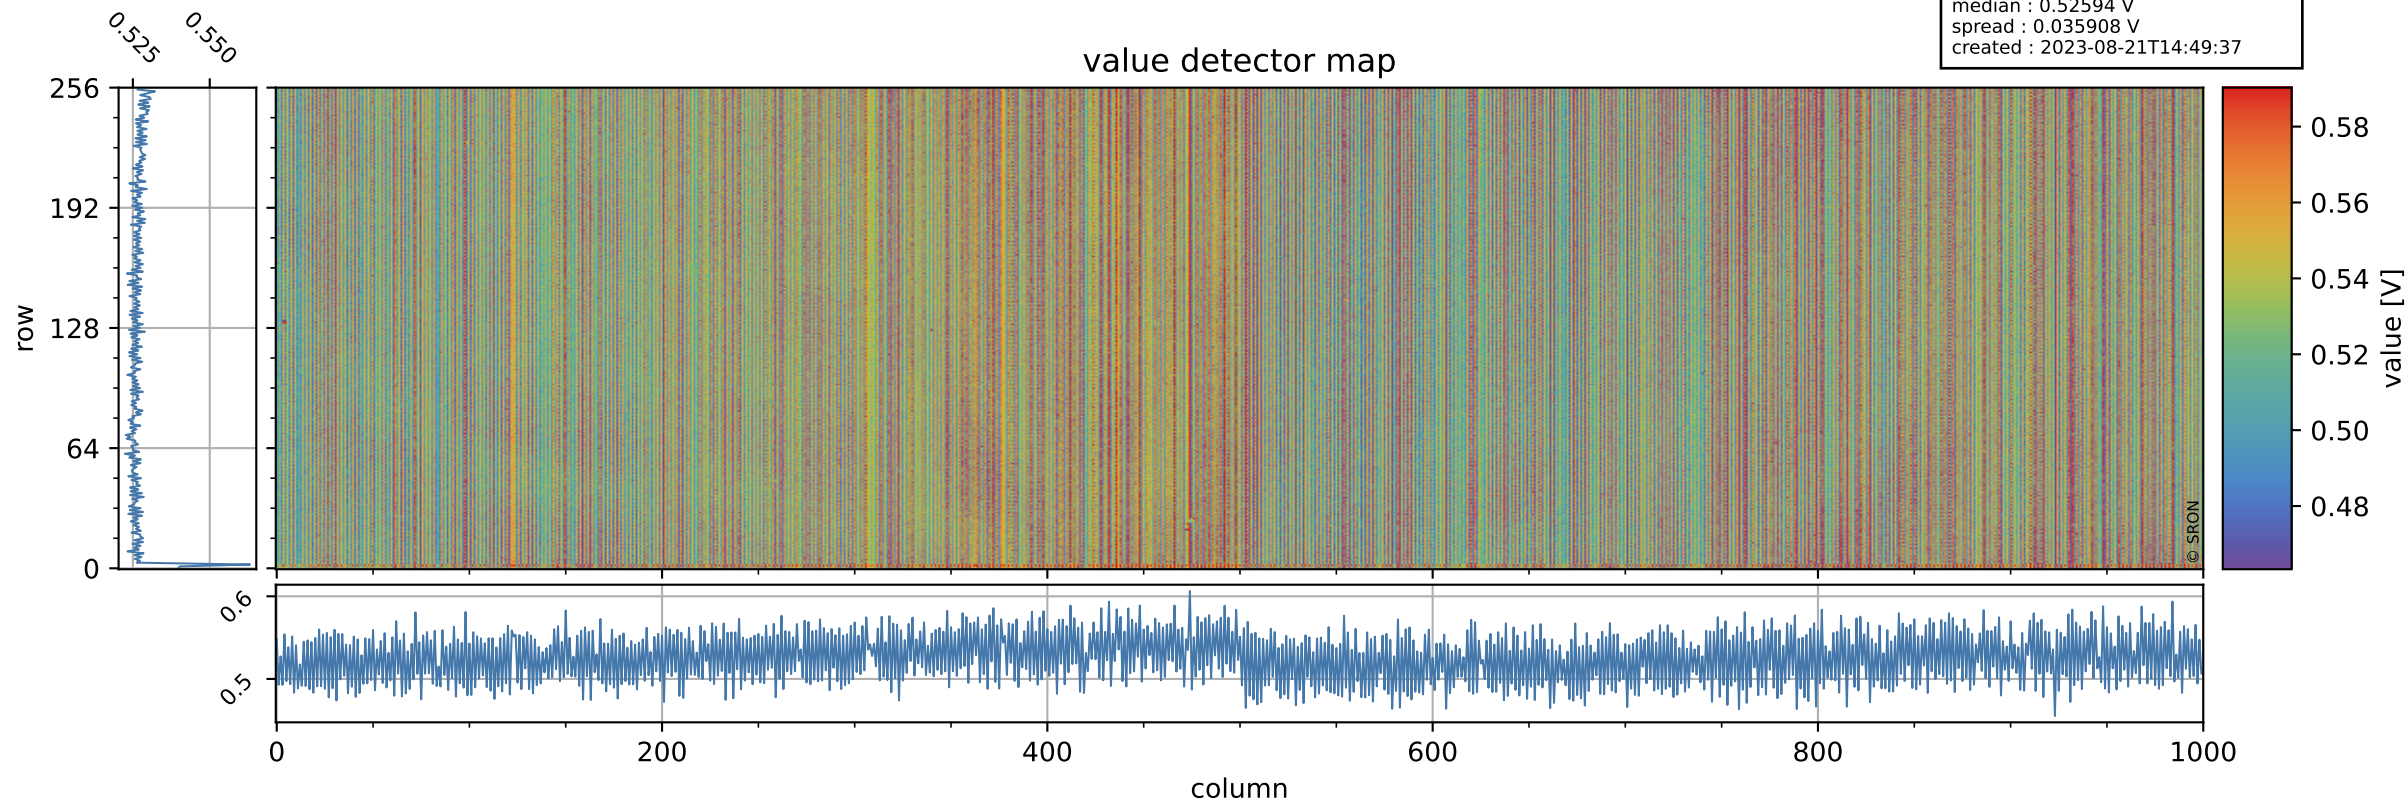

Tropomi SWIR offset (official)

orbits : 19 in [16027, 16072]
coverage : 2020-11-16 / 2020-11-19
median : 0.52594 V
spread : 0.035908 V
created : 2023-08-21T14:49:37

value detector map

Tropomi SWIR offset (official)

orbits : 19 in [16027, 16072]
coverage : 2020-11-16 / 2020-11-19
median : 27.659 μV
spread : 14.09 μV
created : 2023-08-21T14:49:38

Tropomi SWIR offset (official)

orbits : 19 in [16027, 16072]
coverage : 2020-11-16 / 2020-11-19
median : -0.082665 mV
spread : 0.3804 mV
created : 2023-08-21T14:49:38

value compared with SWIR offset CKD

Tropomi SWIR offset (official) ground-tracks of Sentinel-5P

orbits : 19 in [16027, 16072]
coverage : 2020-11-16 / 2020-11-19
created : 2023-08-21T14:49:38

Tropomi SWIR offset (official)

orbits : [2827, 16072]
coverage : 2018-04-30 / 2020-11-19
created : 2023-08-21T14:49:39

trend of detector median & temperatures