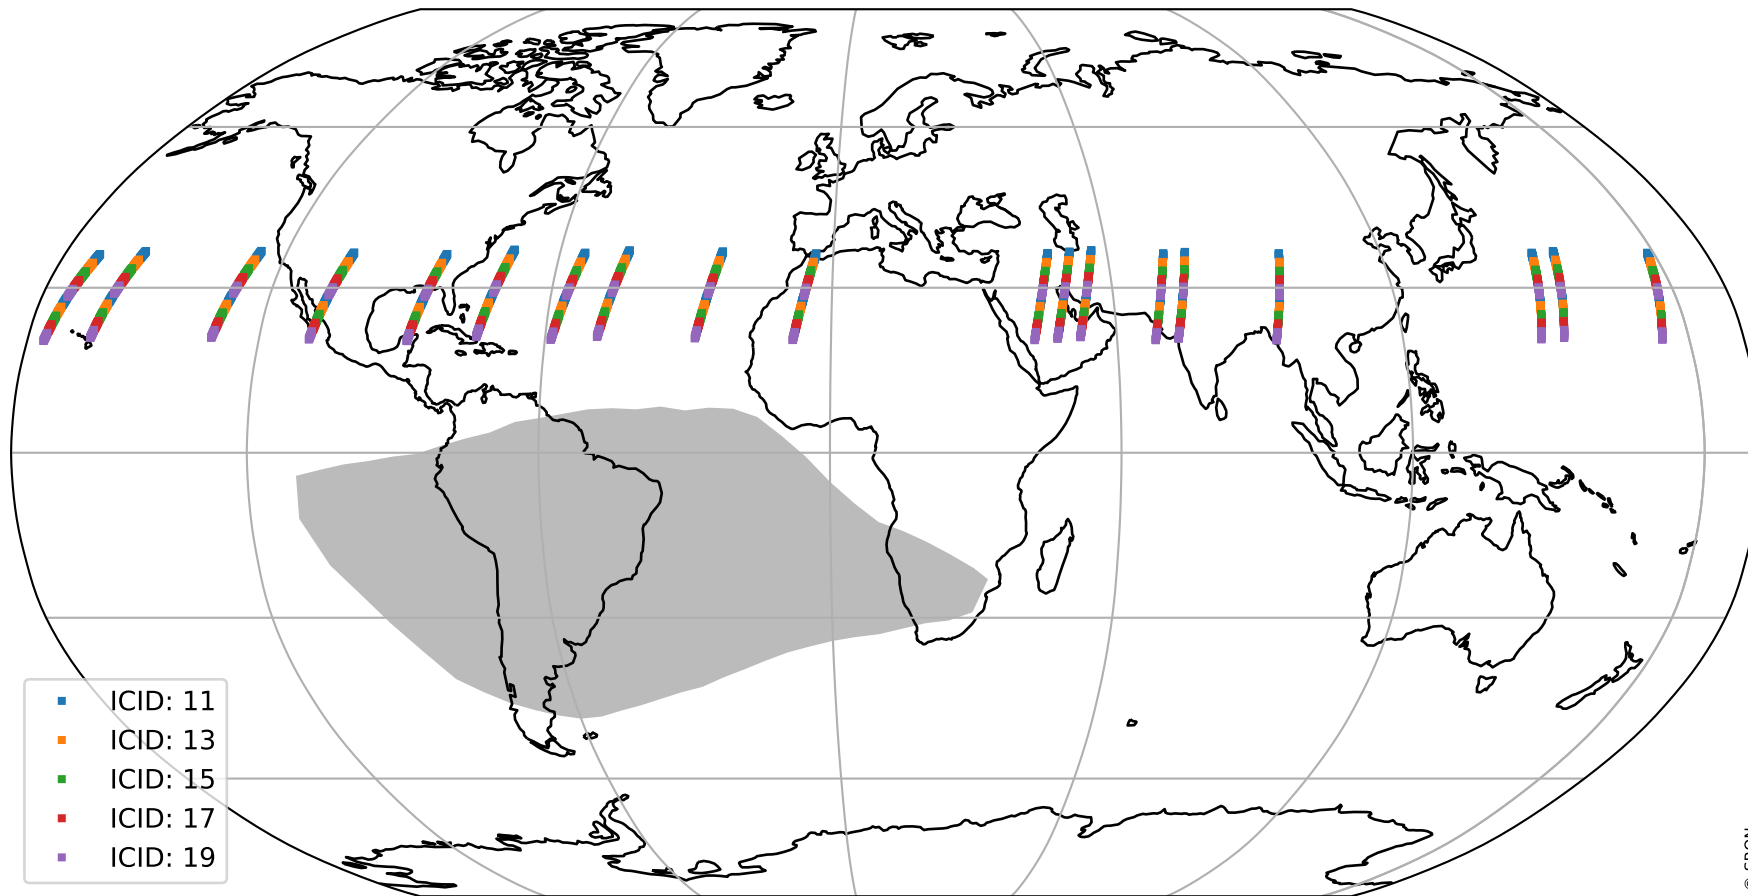

Tropomi SWIR offset (official)

orbits : 19 in [16027, 16072]
coverage : 2020-11-16 / 2020-11-19
median : 0.52594 V
spread : 0.035908 V
created : 2023-08-21T14:49:37

value detector map

Tropomi SWIR offset (official)

orbits : 19 in [16027, 16072]
coverage : 2020-11-16 / 2020-11-19
median : 27.659 μV
spread : 14.09 μV
created : 2023-08-21T14:49:38

Tropomi SWIR offset (official)

orbits : 19 in [16027, 16072]
coverage : 2020-11-16 / 2020-11-19
median : -0.082665 mV
spread : 0.3804 mV
created : 2023-08-21T14:49:38

value compared with SWIR offset CKD

Tropomi SWIR offset (official) ground-tracks of Sentinel-5P

orbits : 19 in [16027, 16072]
coverage : 2020-11-16 / 2020-11-19
created : 2023-08-21T14:49:38

Tropomi SWIR offset (official)

orbits : [2827, 16072]
coverage : 2018-04-30 / 2020-11-19
created : 2023-08-21T14:49:39

trend of detector median & temperatures