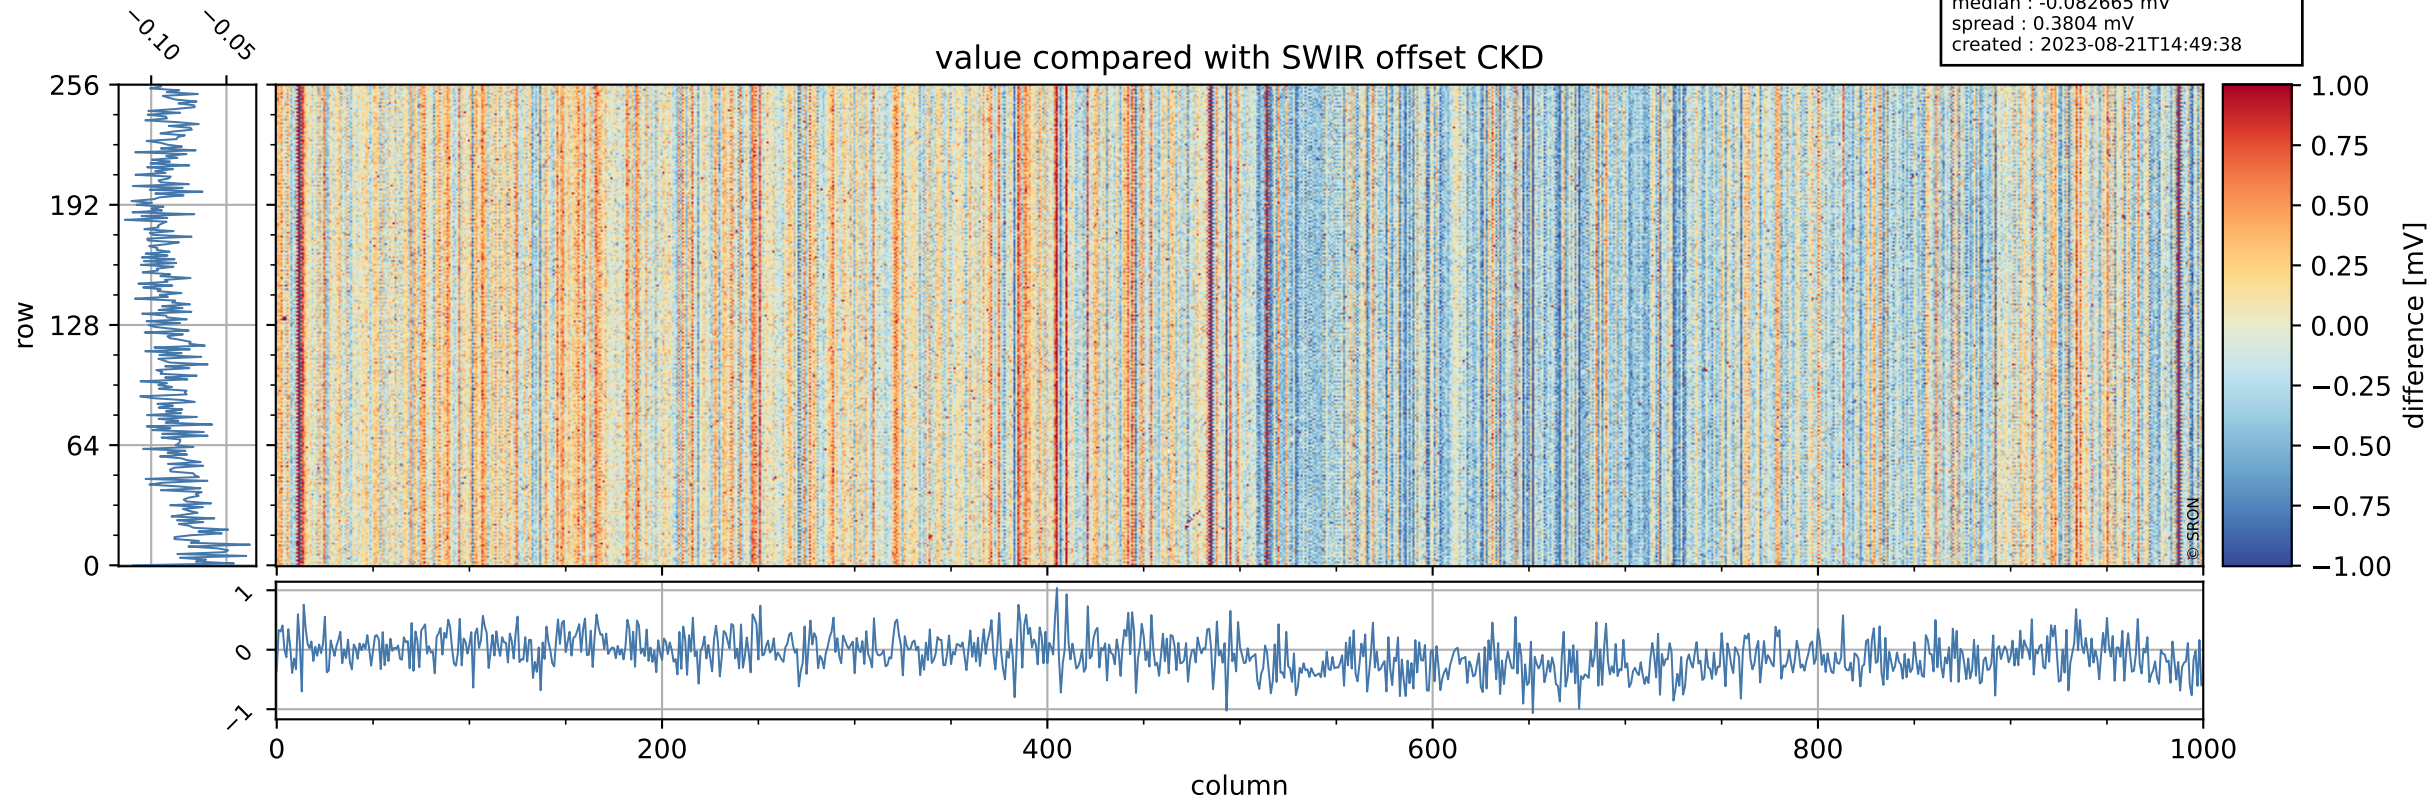

Tropomi SWIR offset (official)

orbits : 19 in [16027, 16072]
coverage : 2020-11-16 / 2020-11-19
median : 0.52594 V
spread : 0.035908 V
created : 2023-08-21T14:49:37

value detector map

Tropomi SWIR offset (official)

orbits : 19 in [16027, 16072]
coverage : 2020-11-16 / 2020-11-19
median : 27.659 μV
spread : 14.09 μV
created : 2023-08-21T14:49:38

Tropomi SWIR offset (official)

orbits : 19 in [16027, 16072]
coverage : 2020-11-16 / 2020-11-19
median : -0.082665 mV
spread : 0.3804 mV
created : 2023-08-21T14:49:38

value compared with SWIR offset CKD

Tropomi SWIR offset (official) ground-tracks of Sentinel-5P

orbits : 19 in [16027, 16072]
coverage : 2020-11-16 / 2020-11-19
created : 2023-08-21T14:49:38

Tropomi SWIR offset (official)

orbits : [2827, 16072]
coverage : 2018-04-30 / 2020-11-19
created : 2023-08-21T14:49:39

trend of detector median & temperatures