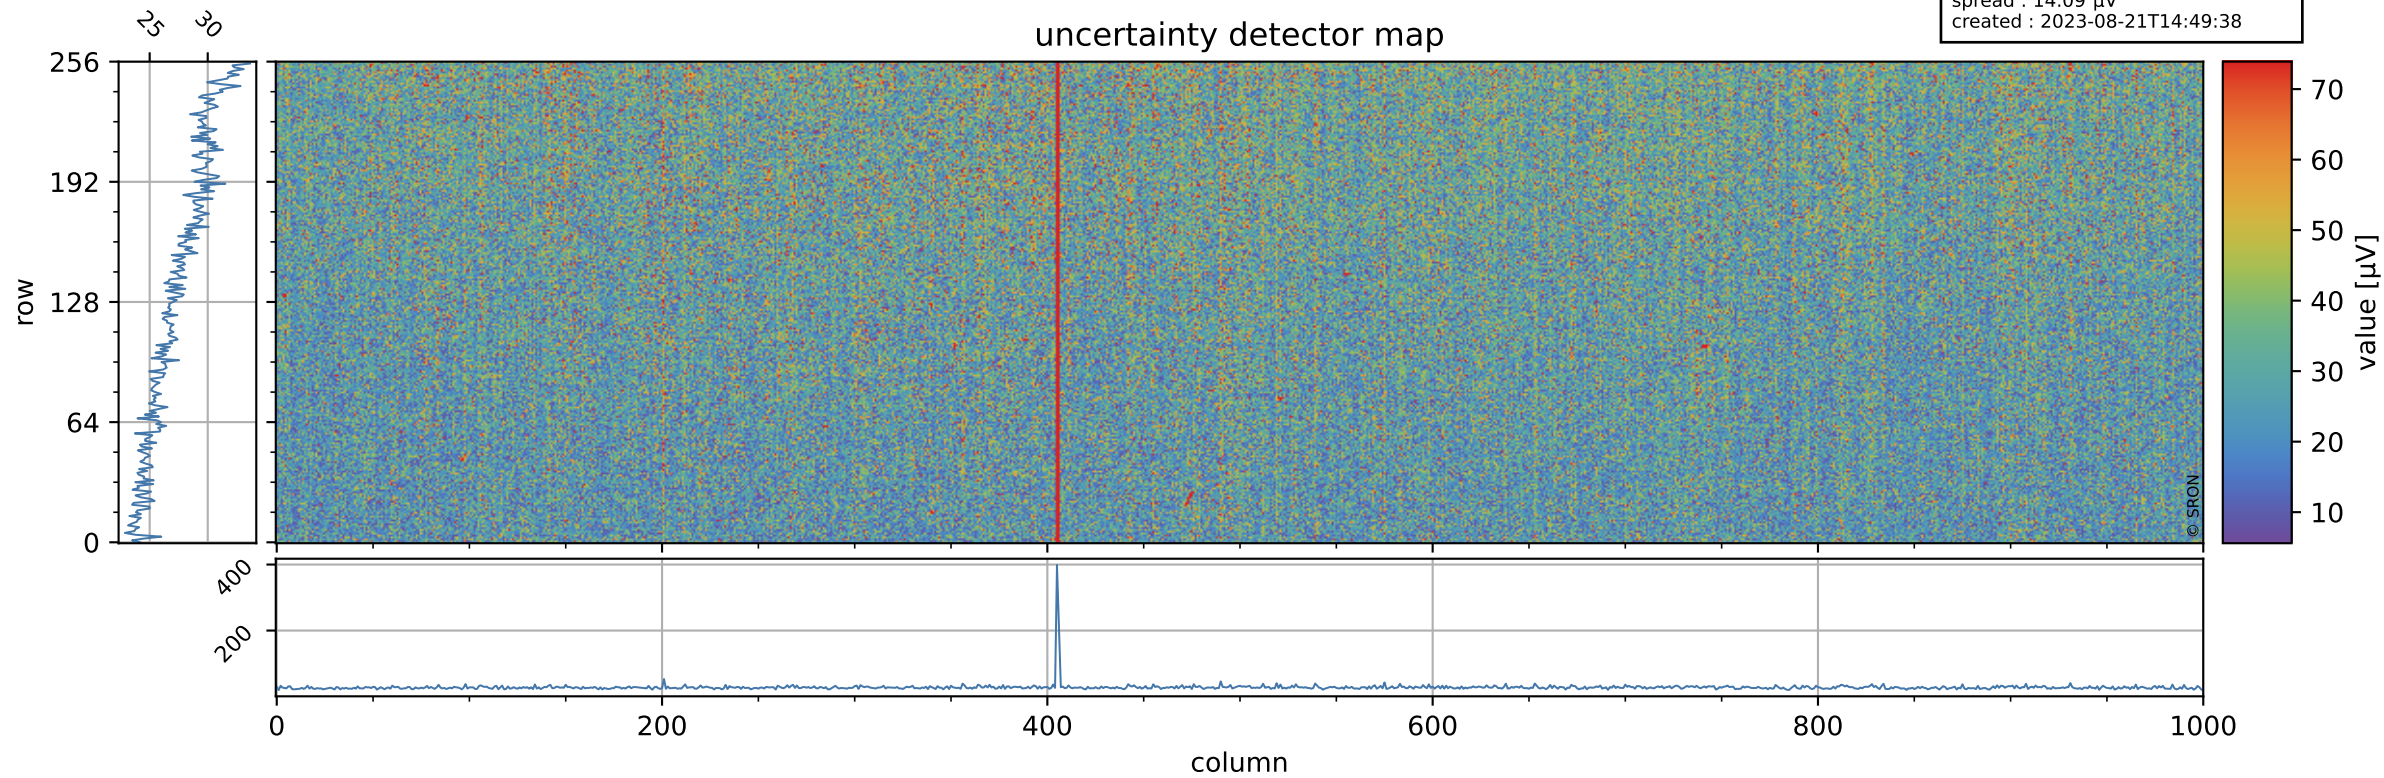

Tropomi SWIR offset (official)

orbits : 19 in [16027, 16072]
coverage : 2020-11-16 / 2020-11-19
median : 0.52594 V
spread : 0.035908 V
created : 2023-08-21T14:49:37

value detector map

Tropomi SWIR offset (official)

orbits : 19 in [16027, 16072]
coverage : 2020-11-16 / 2020-11-19
median : 27.659 μV
spread : 14.09 μV
created : 2023-08-21T14:49:38

Tropomi SWIR offset (official)

orbits : 19 in [16027, 16072]
coverage : 2020-11-16 / 2020-11-19
median : -0.082665 mV
spread : 0.3804 mV
created : 2023-08-21T14:49:38

value compared with SWIR offset CKD

Tropomi SWIR offset (official) ground-tracks of Sentinel-5P

orbits : 19 in [16027, 16072]
coverage : 2020-11-16 / 2020-11-19
created : 2023-08-21T14:49:38

Tropomi SWIR offset (official)

orbits : [2827, 16072]
coverage : 2018-04-30 / 2020-11-19
created : 2023-08-21T14:49:39

trend of detector median & temperatures