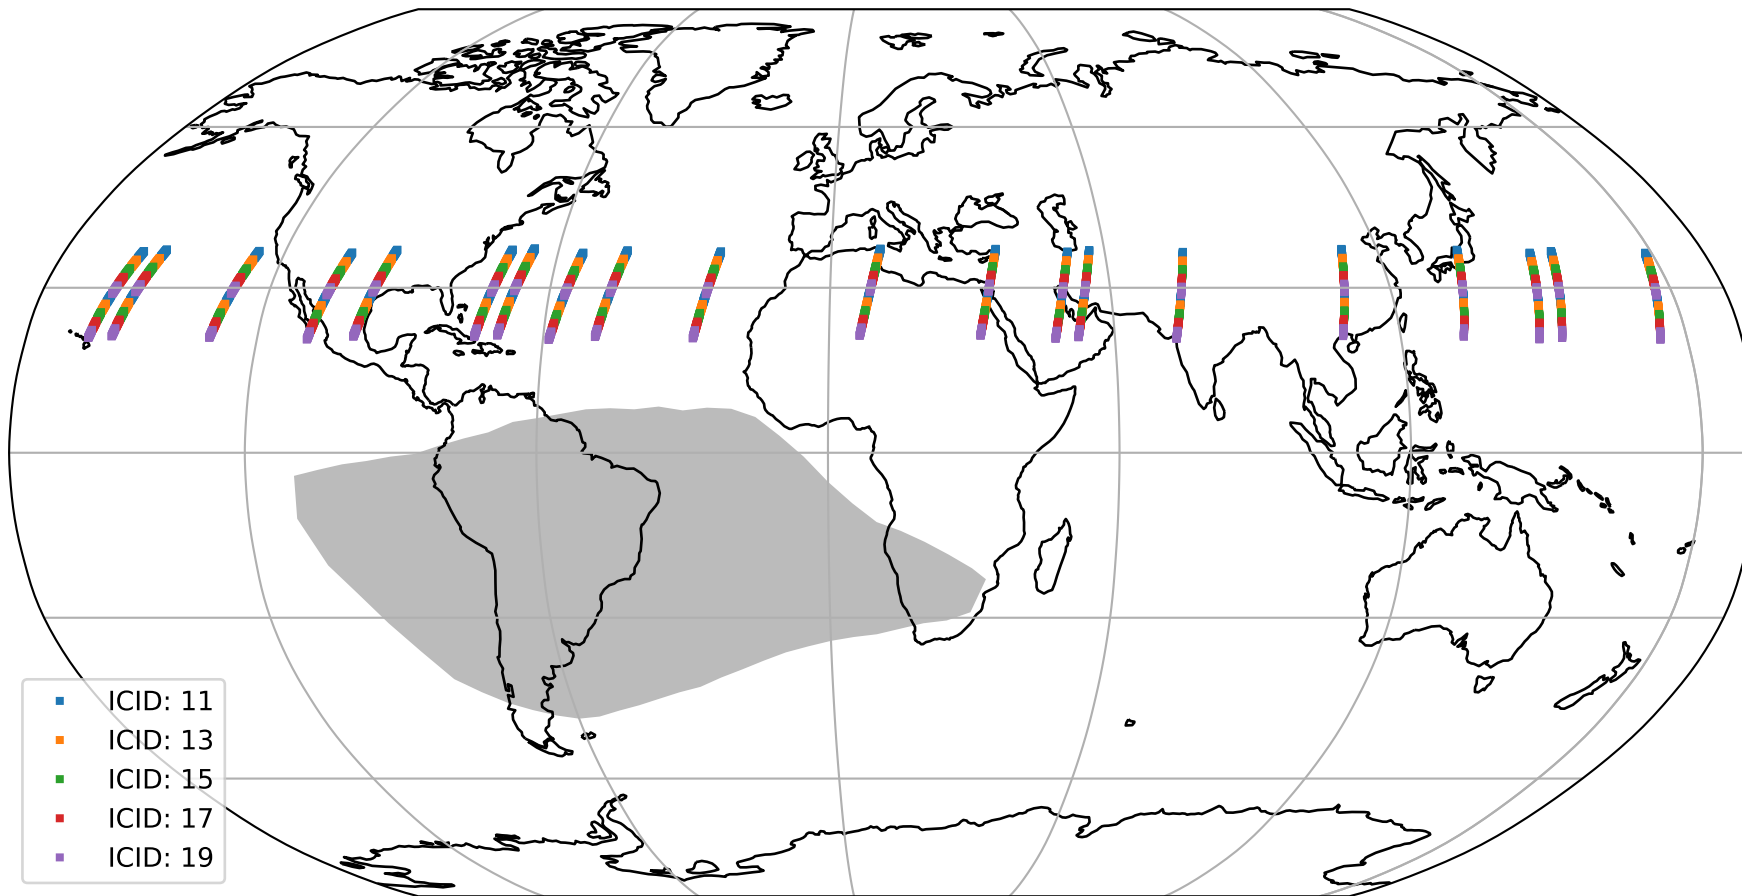

Tropomi SWIR offset (official)

orbits : 20 in [16042, 16087]
coverage : 2020-11-17 / 2020-11-20
median : 0.52593 V
spread : 0.035907 V
created : 2023-08-21T14:49:40

value detector map

Tropomi SWIR offset (official)

orbits : 20 in [16042, 16087]
coverage : 2020-11-17 / 2020-11-20
median : 27.731 μV
spread : 14.155 μV
created : 2023-08-21T14:49:41

Tropomi SWIR offset (official)

value compared with SWIR offset CKD

orbits : 20 in [16042, 16087]
coverage : 2020-11-17 / 2020-11-20
median : -0.084691 mV
spread : 0.38028 mV
created : 2023-08-21T14:49:41

Tropomi SWIR offset (official) ground-tracks of Sentinel-5P

orbits : 20 in [16042, 16087]
coverage : 2020-11-17 / 2020-11-20
created : 2023-08-21T14:49:41

Tropomi SWIR offset (official)

orbits : [2827, 16087]
coverage : 2018-04-30 / 2020-11-20
created : 2023-08-21T14:49:42