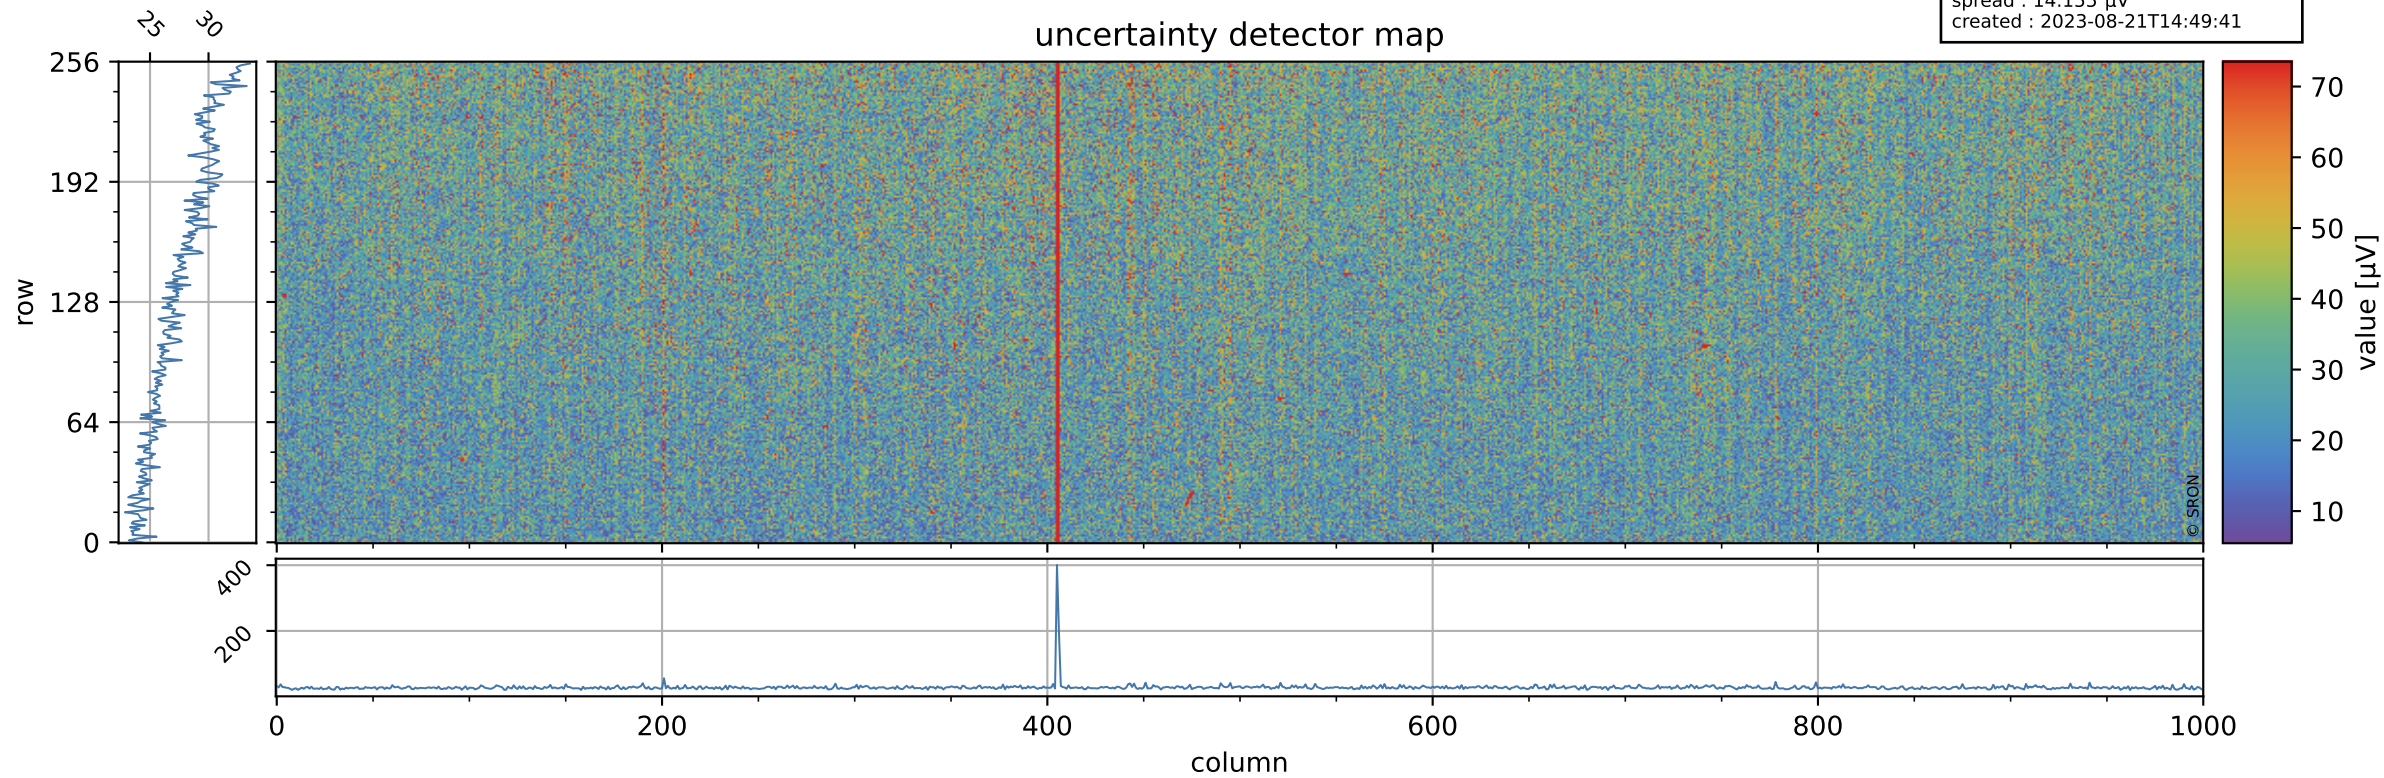

Tropomi SWIR offset (official)

orbits : 20 in [16042, 16087]
coverage : 2020-11-17 / 2020-11-20
median : 0.52593 V
spread : 0.035907 V
created : 2023-08-21T14:49:40

value detector map

Tropomi SWIR offset (official)

orbits : 20 in [16042, 16087]
coverage : 2020-11-17 / 2020-11-20
median : 27.731 μV
spread : 14.155 μV
created : 2023-08-21T14:49:41

Tropomi SWIR offset (official)

value compared with SWIR offset CKD

orbits : 20 in [16042, 16087]
coverage : 2020-11-17 / 2020-11-20
median : -0.084691 mV
spread : 0.38028 mV
created : 2023-08-21T14:49:41

Tropomi SWIR offset (official) ground-tracks of Sentinel-5P

orbits : 20 in [16042, 16087]
coverage : 2020-11-17 / 2020-11-20
created : 2023-08-21T14:49:41

Tropomi SWIR offset (official)

orbits : [2827, 16087]
coverage : 2018-04-30 / 2020-11-20
created : 2023-08-21T14:49:42

trend of detector median & temperatures