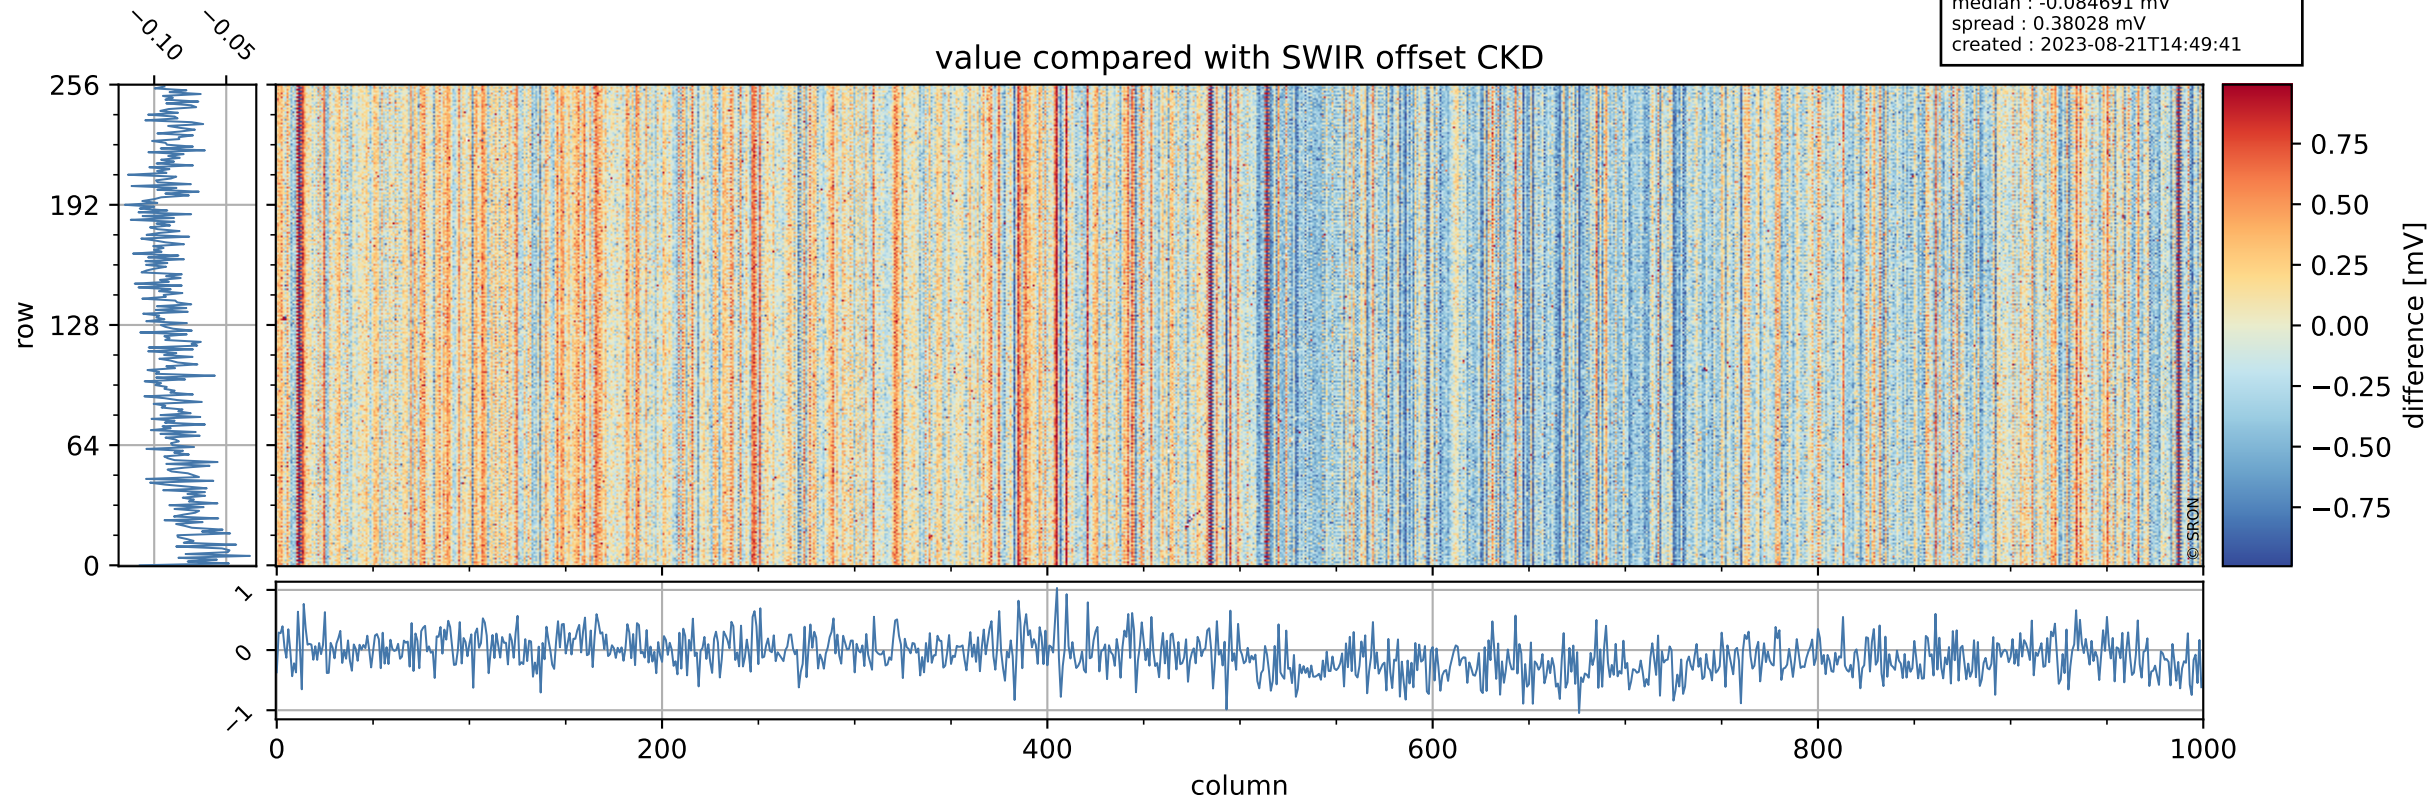

Tropomi SWIR offset (official)

orbits : 20 in [16042, 16087]
coverage : 2020-11-17 / 2020-11-20
median : 0.52593 V
spread : 0.035907 V
created : 2023-08-21T14:49:40

value detector map

Tropomi SWIR offset (official)

orbits : 20 in [16042, 16087]
coverage : 2020-11-17 / 2020-11-20
median : 27.731 μV
spread : 14.155 μV
created : 2023-08-21T14:49:41

Tropomi SWIR offset (official)

value compared with SWIR offset CKD

orbits : 20 in [16042, 16087]
coverage : 2020-11-17 / 2020-11-20
median : -0.084691 mV
spread : 0.38028 mV
created : 2023-08-21T14:49:41

Tropomi SWIR offset (official) ground-tracks of Sentinel-5P

orbits : 20 in [16042, 16087]
coverage : 2020-11-17 / 2020-11-20
created : 2023-08-21T14:49:41

Tropomi SWIR offset (official)

orbits : [2827, 16087]
coverage : 2018-04-30 / 2020-11-20
created : 2023-08-21T14:49:42

trend of detector median & temperatures