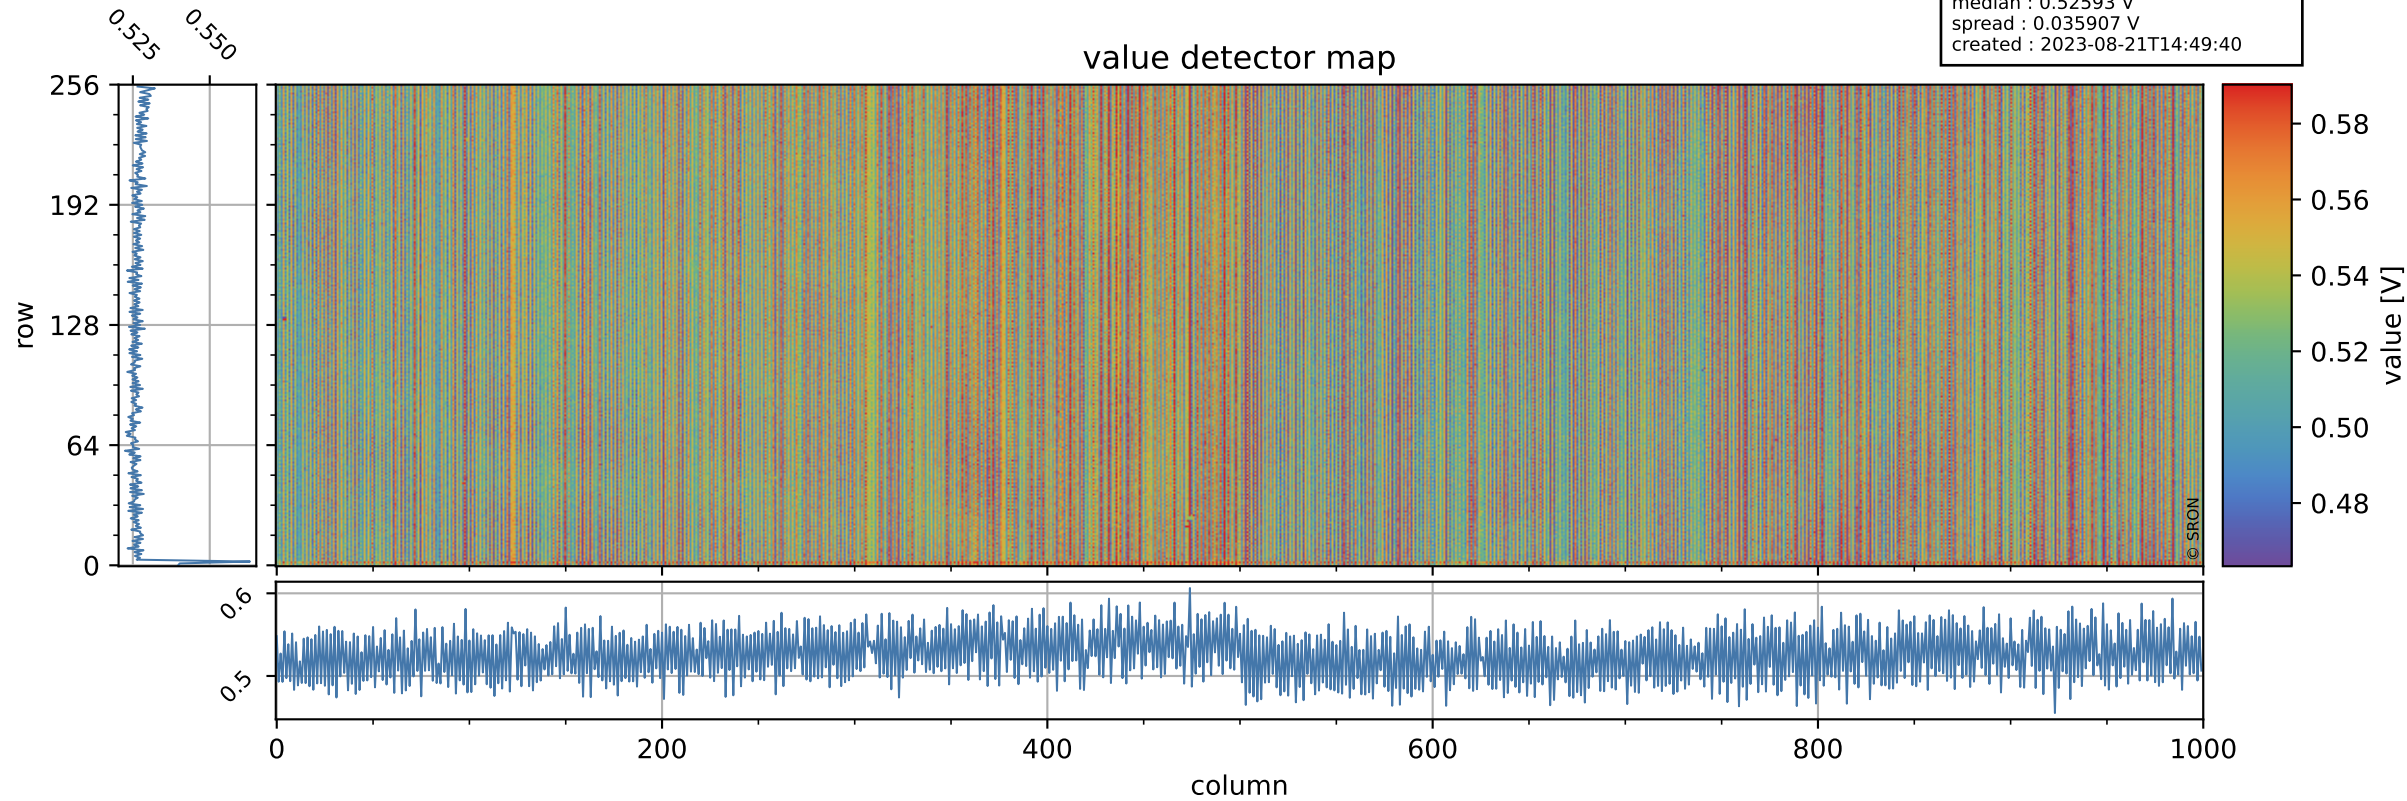

Tropomi SWIR offset (official)

orbits : 20 in [16042, 16087]
coverage : 2020-11-17 / 2020-11-20
median : 0.52593 V
spread : 0.035907 V
created : 2023-08-21T14:49:40

value detector map

Tropomi SWIR offset (official)

orbits : 20 in [16042, 16087]
coverage : 2020-11-17 / 2020-11-20
median : 27.731 μV
spread : 14.155 μV
created : 2023-08-21T14:49:41

Tropomi SWIR offset (official)

value compared with SWIR offset CKD

orbits : 20 in [16042, 16087]
coverage : 2020-11-17 / 2020-11-20
median : -0.084691 mV
spread : 0.38028 mV
created : 2023-08-21T14:49:41

Tropomi SWIR offset (official) ground-tracks of Sentinel-5P

orbits : 20 in [16042, 16087]
coverage : 2020-11-17 / 2020-11-20
created : 2023-08-21T14:49:41

Tropomi SWIR offset (official)

orbits : [2827, 16087]
coverage : 2018-04-30 / 2020-11-20
created : 2023-08-21T14:49:42

trend of detector median & temperatures