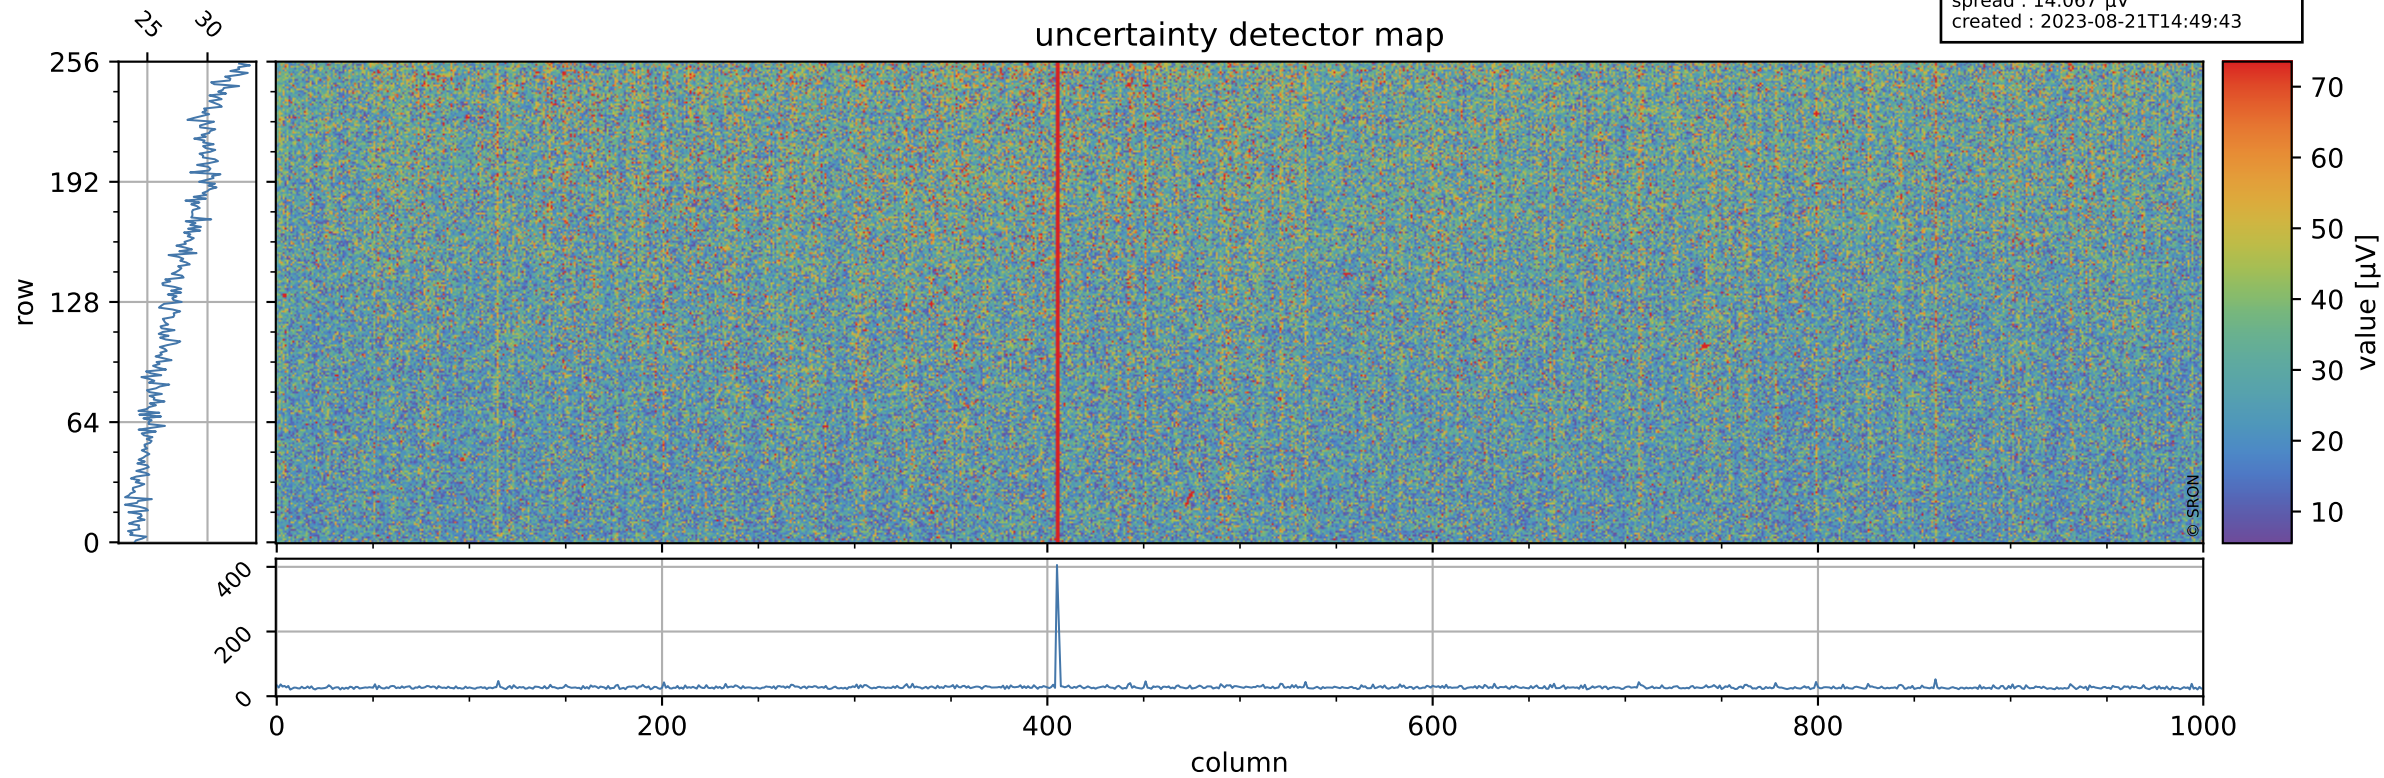

# Tropomi SWIR offset (official)

orbits : 19 in [16057, 16102]  
coverage : 2020-11-18 / 2020-11-21  
median : 0.52593 V  
spread : 0.035906 V  
created : 2023-08-21T14:49:43

## value detector map

# Tropomi SWIR offset (official)

orbits : 19 in [16057, 16102]  
coverage : 2020-11-18 / 2020-11-21  
median : 27.673  $\mu\text{V}$   
spread : 14.067  $\mu\text{V}$   
created : 2023-08-21T14:49:43

# Tropomi SWIR offset (official) ground-tracks of Sentinel-5P

orbits : 19 in [16057, 16102]  
coverage : 2020-11-18 / 2020-11-21  
created : 2023-08-21T14:49:44