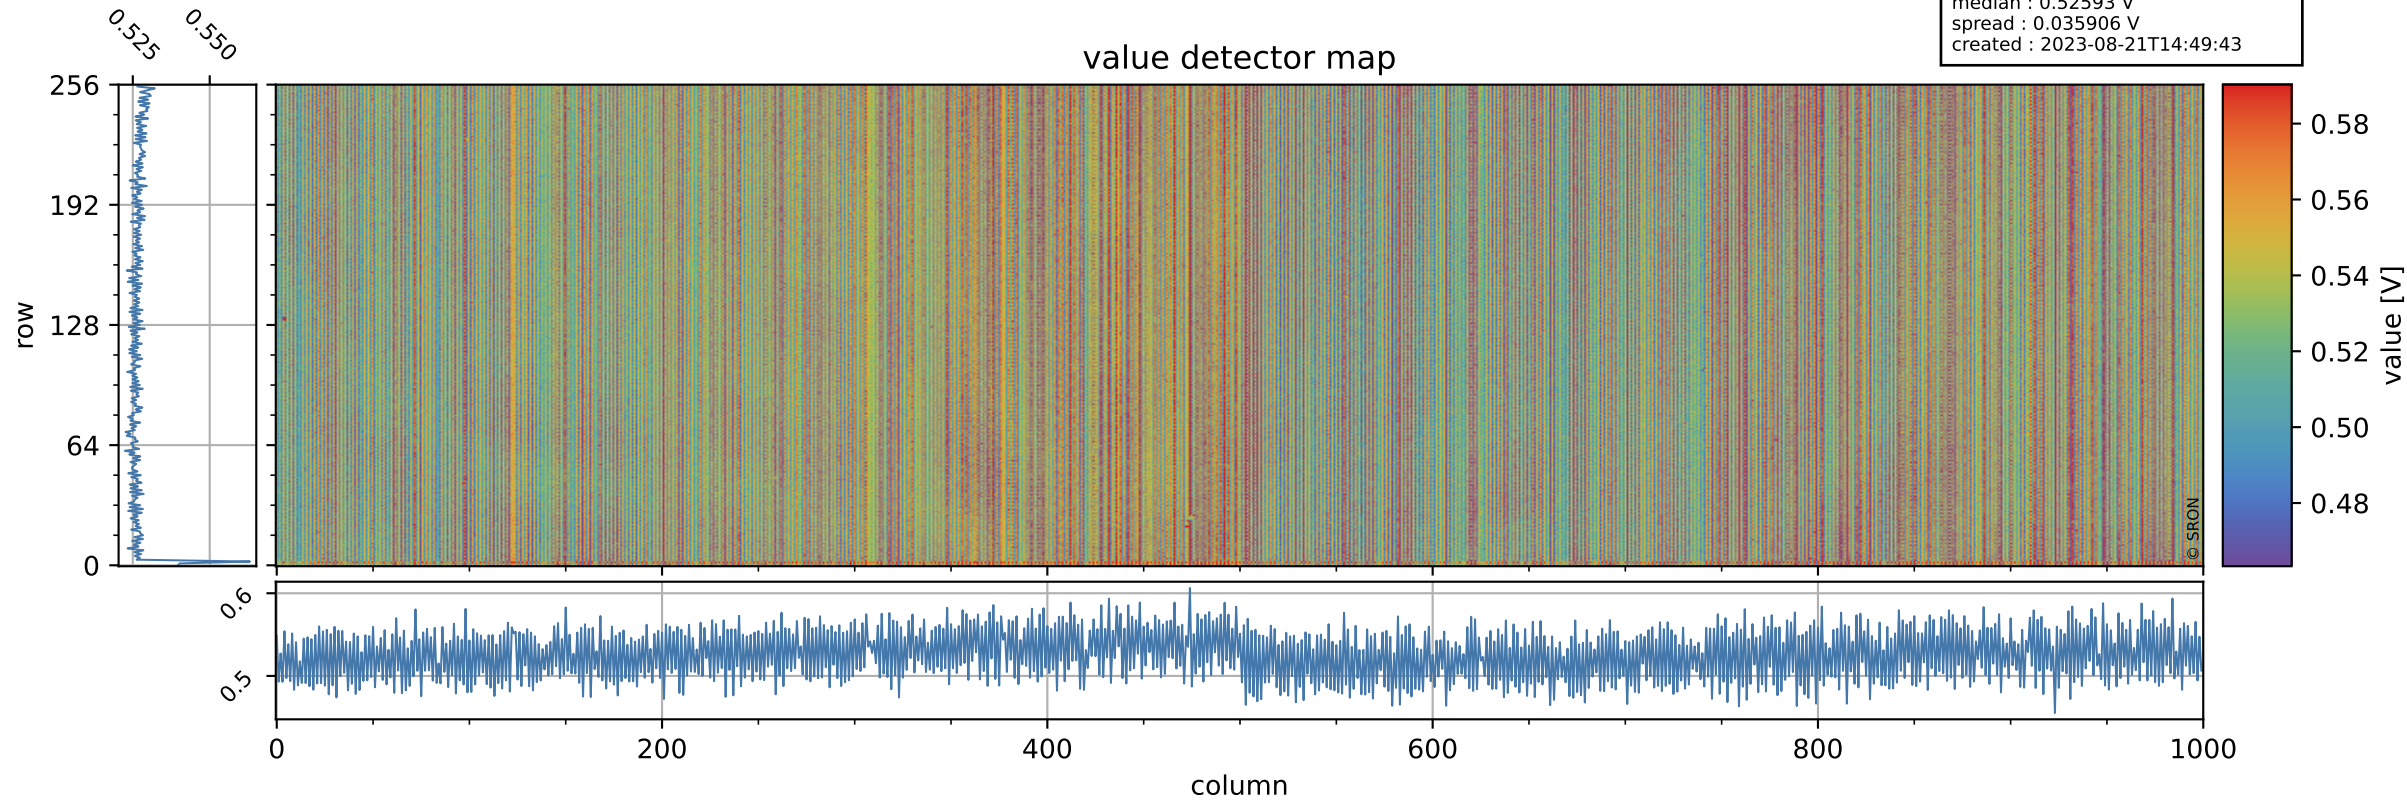

# Tropomi SWIR offset (official)

orbits : 19 in [16057, 16102]  
coverage : 2020-11-18 / 2020-11-21  
median : 0.52593 V  
spread : 0.035906 V  
created : 2023-08-21T14:49:43

## value detector map

# Tropomi SWIR offset (official)

orbits : 19 in [16057, 16102]  
coverage : 2020-11-18 / 2020-11-21  
median : 27.673  $\mu\text{V}$   
spread : 14.067  $\mu\text{V}$   
created : 2023-08-21T14:49:43

# Tropomi SWIR offset (official) ground-tracks of Sentinel-5P

orbits : 19 in [16057, 16102]  
coverage : 2020-11-18 / 2020-11-21  
created : 2023-08-21T14:49:44