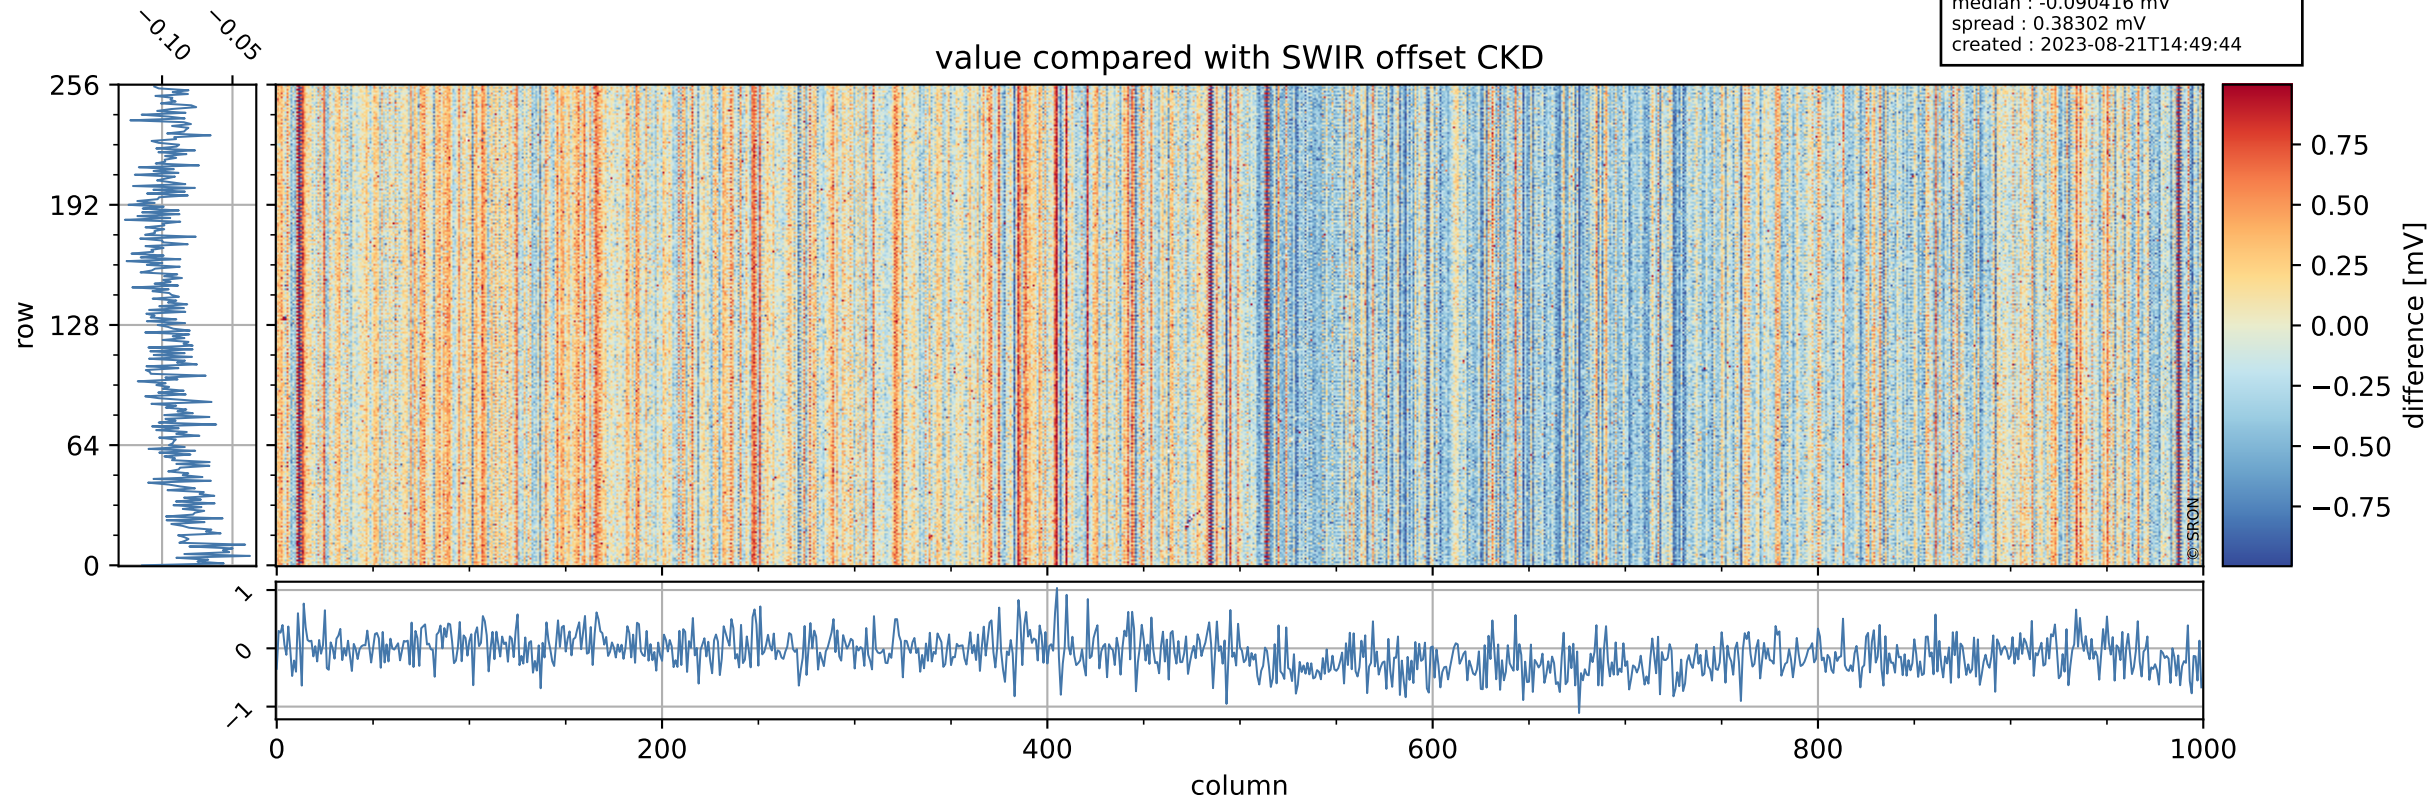

## value detector map

# Tropomi SWIR offset (official)

orbits : 19 in [16057, 16102]  
coverage : 2020-11-18 / 2020-11-21  
median : 27.673  $\mu\text{V}$   
spread : 14.067  $\mu\text{V}$   
created : 2023-08-21T14:49:43

# Tropomi SWIR offset (official)

orbits : 19 in [16057, 16102]  
coverage : 2020-11-18 / 2020-11-21  
median : -0.090416 mV  
spread : 0.38302 mV  
created : 2023-08-21T14:49:44

value compared with SWIR offset CKD

# Tropomi SWIR offset (official) ground-tracks of Sentinel-5P

orbits : 19 in [16057, 16102]  
coverage : 2020-11-18 / 2020-11-21  
created : 2023-08-21T14:49:44