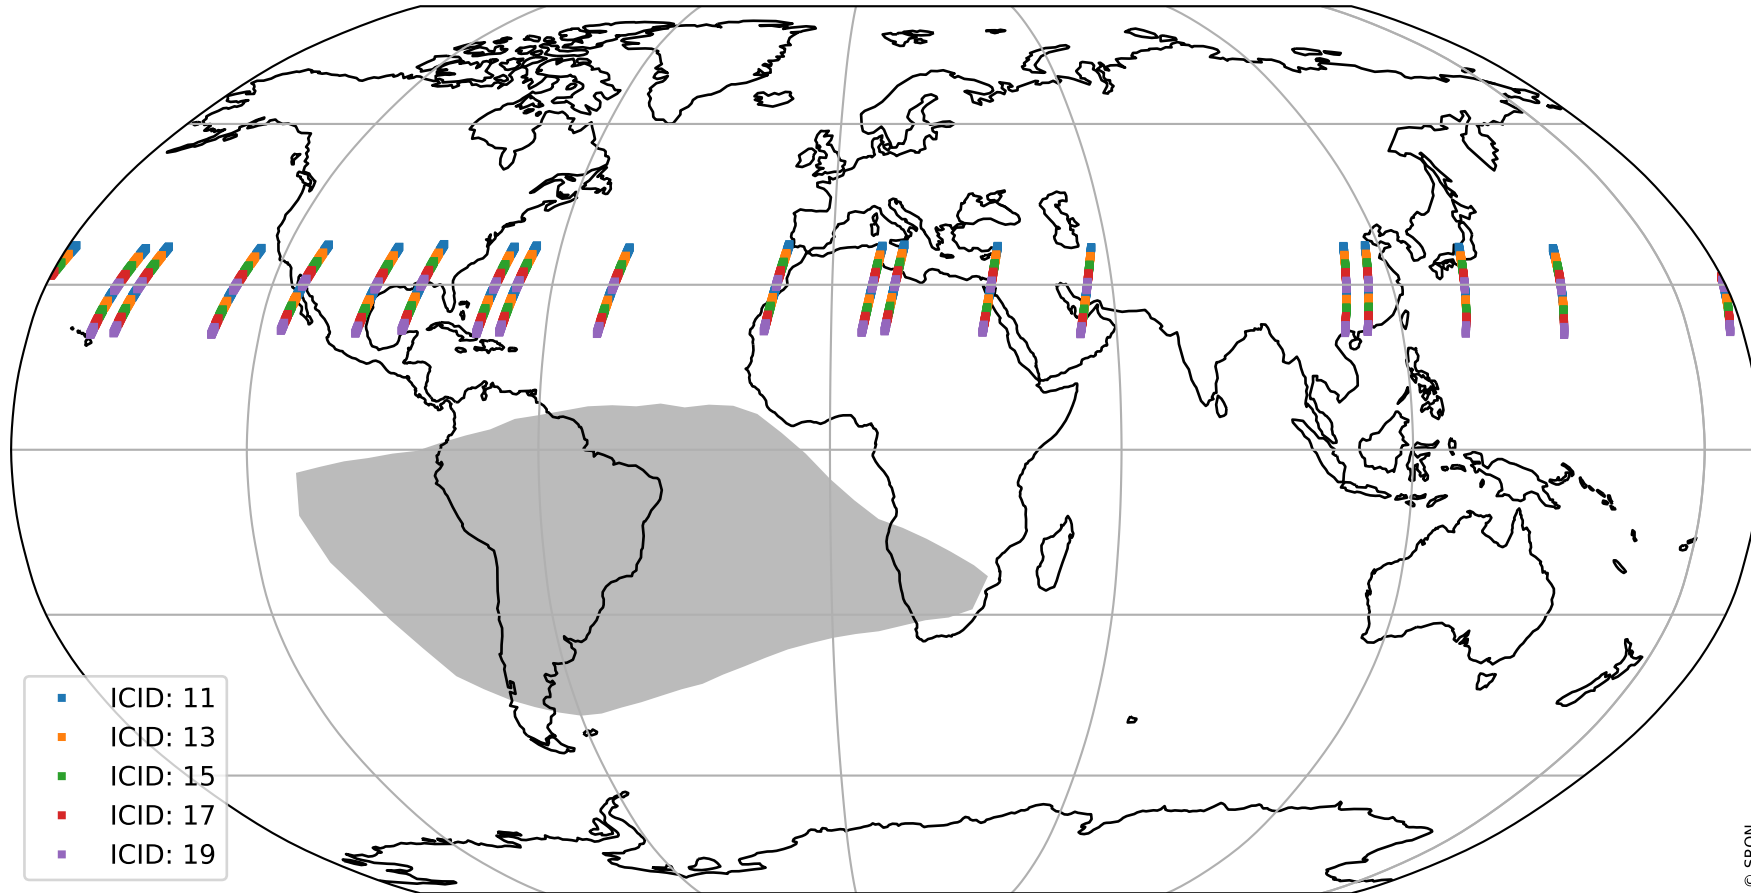

# Tropomi SWIR offset (official)

orbits : 19 in [16057, 16102]  
coverage : 2020-11-18 / 2020-11-21  
median : 27.673  $\mu\text{V}$   
spread : 14.067  $\mu\text{V}$   
created : 2023-08-21T14:49:43

# Tropomi SWIR offset (official)

orbits : 19 in [16057, 16102]  
coverage : 2020-11-18 / 2020-11-21  
median : -0.090416 mV  
spread : 0.38302 mV  
created : 2023-08-21T14:49:44

value compared with SWIR offset CKD

# Tropomi SWIR offset (official) ground-tracks of Sentinel-5P

orbits : 19 in [16057, 16102]  
coverage : 2020-11-18 / 2020-11-21  
created : 2023-08-21T14:49:44

# Tropomi SWIR offset (official)

orbits : [2827, 16102]  
coverage : 2018-04-30 / 2020-11-21  
created : 2023-08-21T14:49:45