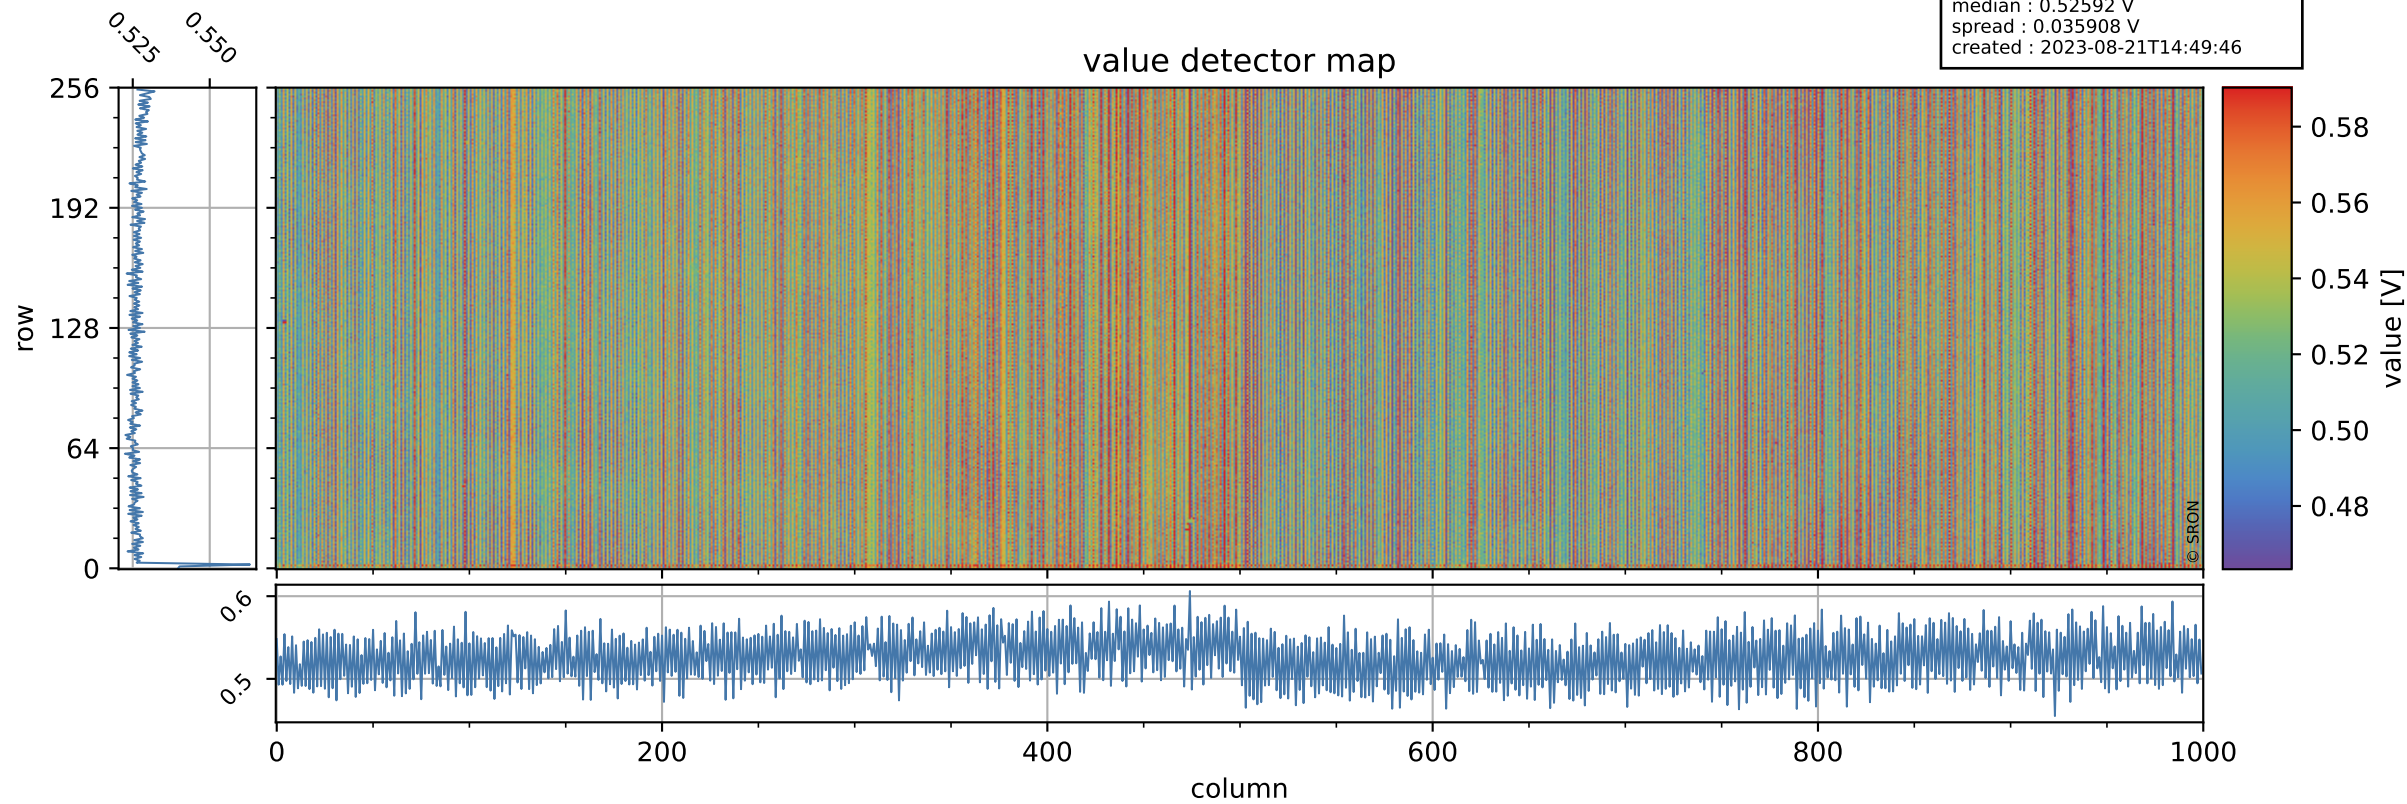

Tropomi SWIR offset (official)

orbits : 20 in [16072, 16117]
coverage : 2020-11-19 / 2020-11-22
median : 0.52592 V
spread : 0.035908 V
created : 2023-08-21T14:49:46

value detector map

Tropomi SWIR offset (official)

orbits : 20 in [16072, 16117]
coverage : 2020-11-19 / 2020-11-22
median : 28.098 μV
spread : 14.226 μV
created : 2023-08-21T14:49:47

Tropomi SWIR offset (official)

orbits : 20 in [16072, 16117]
coverage : 2020-11-19 / 2020-11-22
median : -0.097274 mV
spread : 0.38293 mV
created : 2023-08-21T14:49:47

value compared with SWIR offset CKD

Tropomi SWIR offset (official) ground-tracks of Sentinel-5P

orbits : 20 in [16072, 16117]
coverage : 2020-11-19 / 2020-11-22
created : 2023-08-21T14:49:48

Tropomi SWIR offset (official)

orbits : [2827, 16117]
coverage : 2018-04-30 / 2020-11-22
created : 2023-08-21T14:49:48

trend of detector median & temperatures