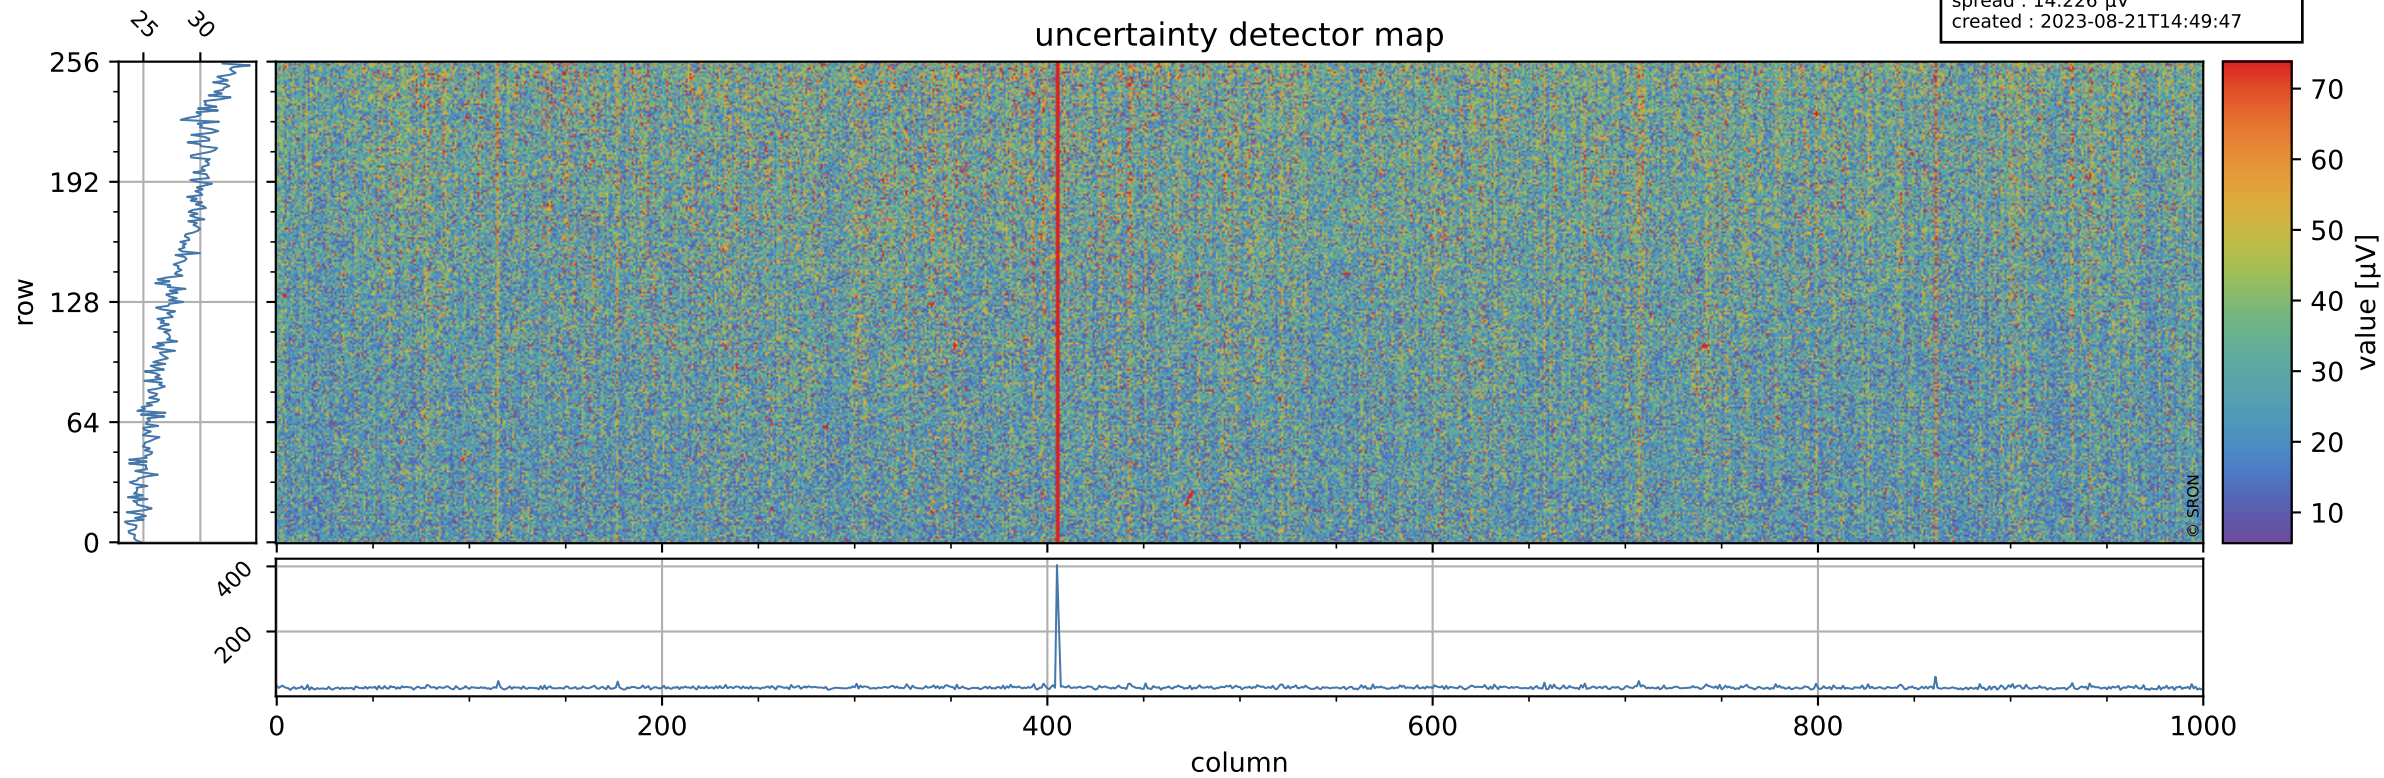

Tropomi SWIR offset (official)

orbits : 20 in [16072, 16117]
coverage : 2020-11-19 / 2020-11-22
median : 0.52592 V
spread : 0.035908 V
created : 2023-08-21T14:49:46

value detector map

Tropomi SWIR offset (official)

orbits : 20 in [16072, 16117]
coverage : 2020-11-19 / 2020-11-22
median : 28.098 μV
spread : 14.226 μV
created : 2023-08-21T14:49:47

Tropomi SWIR offset (official)

orbits : 20 in [16072, 16117]
coverage : 2020-11-19 / 2020-11-22
median : -0.097274 mV
spread : 0.38293 mV
created : 2023-08-21T14:49:47

value compared with SWIR offset CKD

Tropomi SWIR offset (official) ground-tracks of Sentinel-5P

orbits : 20 in [16072, 16117]
coverage : 2020-11-19 / 2020-11-22
created : 2023-08-21T14:49:48

Tropomi SWIR offset (official)

orbits : [2827, 16117]
coverage : 2018-04-30 / 2020-11-22
created : 2023-08-21T14:49:48

trend of detector median & temperatures