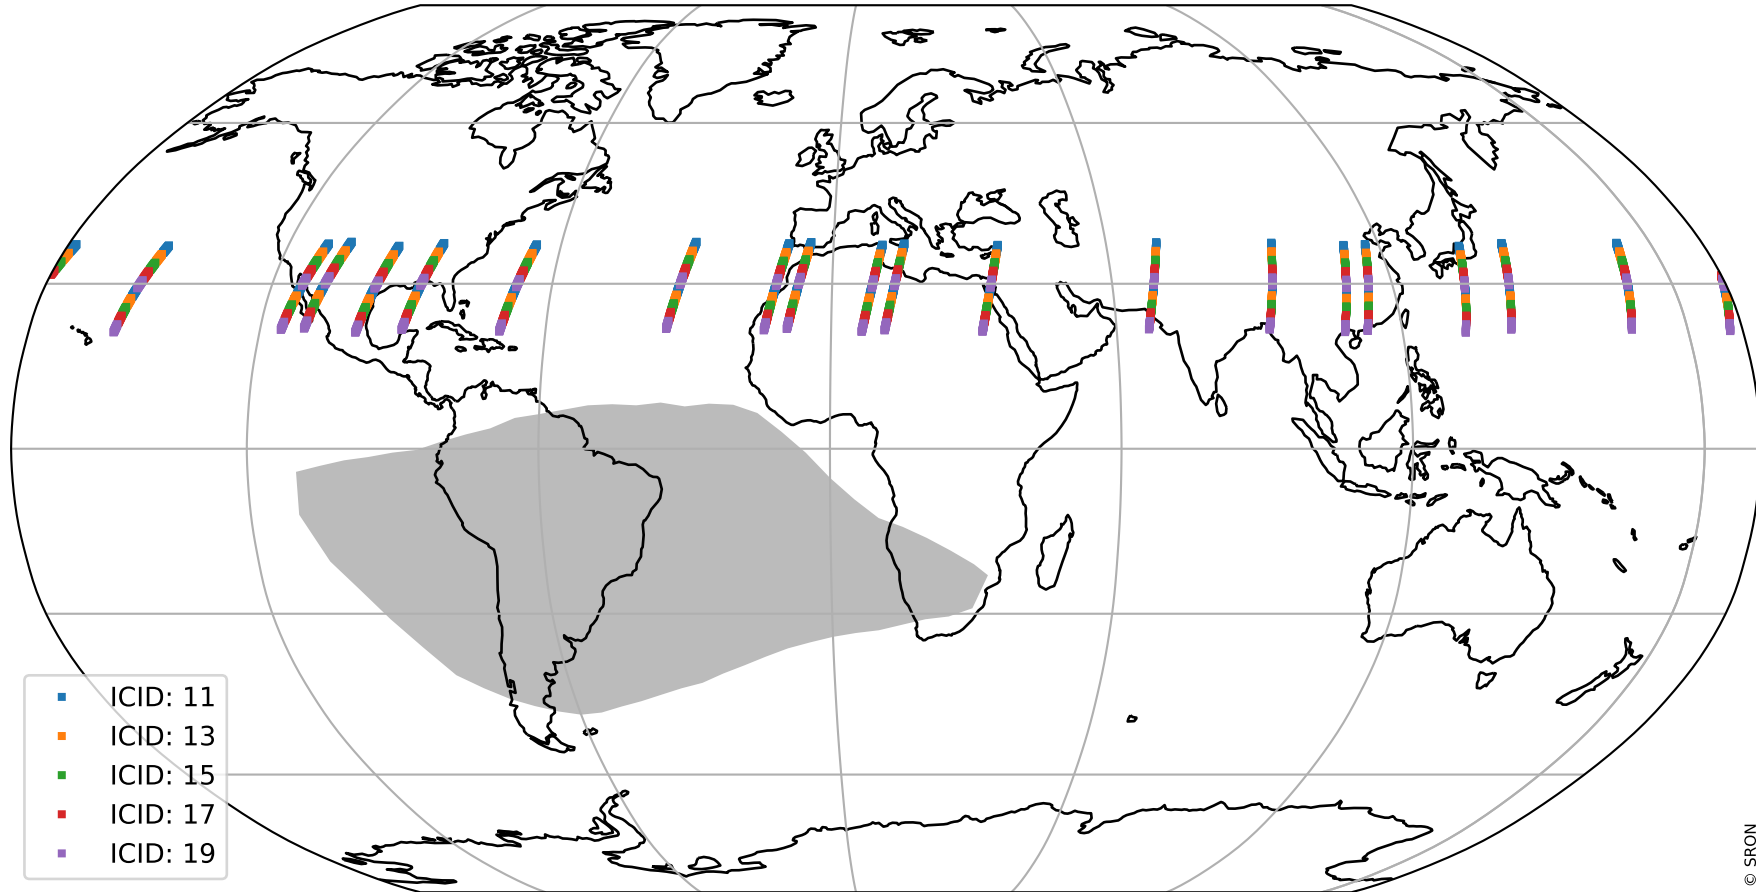

Tropomi SWIR offset (official)

orbits : 20 in [16072, 16117]
coverage : 2020-11-19 / 2020-11-22
median : 0.52592 V
spread : 0.035908 V
created : 2023-08-21T14:49:46

value detector map

Tropomi SWIR offset (official)

orbits : 20 in [16072, 16117]
coverage : 2020-11-19 / 2020-11-22
median : 28.098 μV
spread : 14.226 μV
created : 2023-08-21T14:49:47

Tropomi SWIR offset (official)

orbits : 20 in [16072, 16117]
coverage : 2020-11-19 / 2020-11-22
median : -0.097274 mV
spread : 0.38293 mV
created : 2023-08-21T14:49:47

value compared with SWIR offset CKD

Tropomi SWIR offset (official) ground-tracks of Sentinel-5P

orbits : 20 in [16072, 16117]
coverage : 2020-11-19 / 2020-11-22
created : 2023-08-21T14:49:48

Tropomi SWIR offset (official)

orbits : [2827, 16117]
coverage : 2018-04-30 / 2020-11-22
created : 2023-08-21T14:49:48

trend of detector median & temperatures