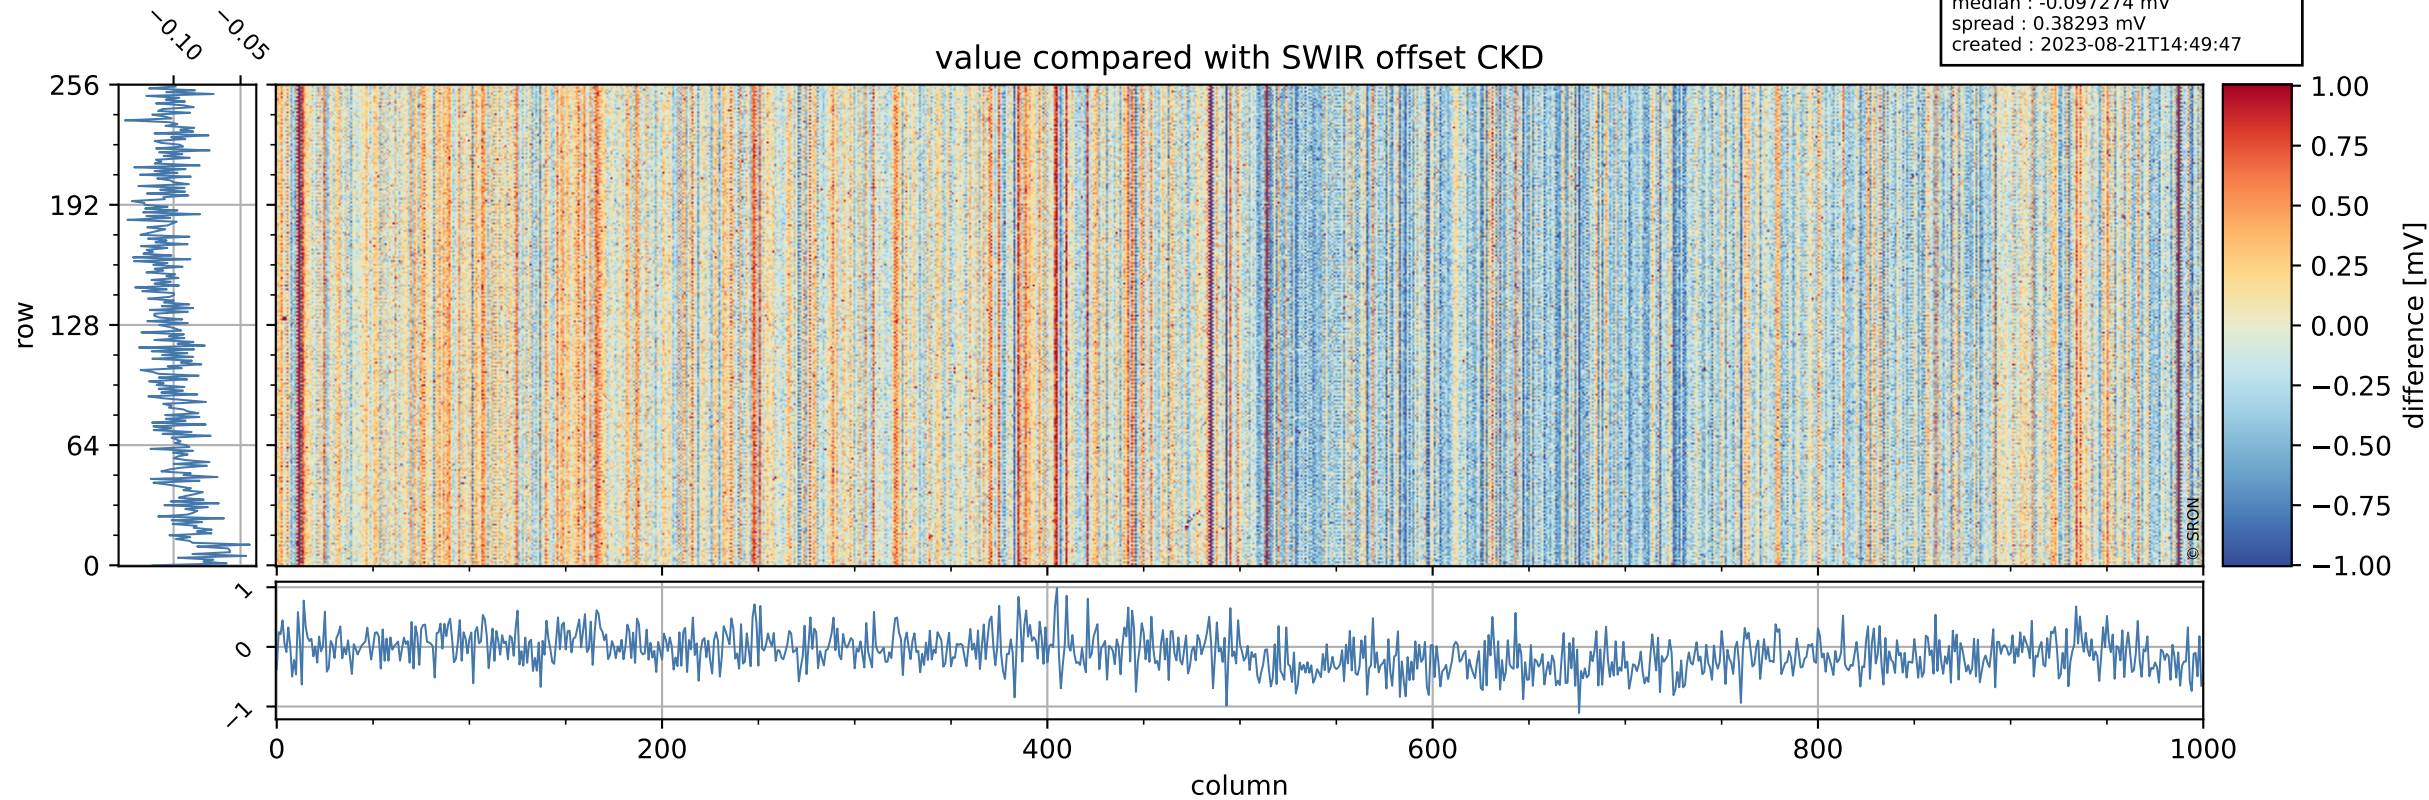

Tropomi SWIR offset (official)

orbits : 20 in [16072, 16117]
coverage : 2020-11-19 / 2020-11-22
median : 0.52592 V
spread : 0.035908 V
created : 2023-08-21T14:49:46

value detector map

Tropomi SWIR offset (official)

orbits : 20 in [16072, 16117]
coverage : 2020-11-19 / 2020-11-22
median : 28.098 μV
spread : 14.226 μV
created : 2023-08-21T14:49:47

Tropomi SWIR offset (official)

orbits : 20 in [16072, 16117]
coverage : 2020-11-19 / 2020-11-22
median : -0.097274 mV
spread : 0.38293 mV
created : 2023-08-21T14:49:47

value compared with SWIR offset CKD

Tropomi SWIR offset (official) ground-tracks of Sentinel-5P

orbits : 20 in [16072, 16117]
coverage : 2020-11-19 / 2020-11-22
created : 2023-08-21T14:49:48

Tropomi SWIR offset (official)

orbits : [2827, 16117]
coverage : 2018-04-30 / 2020-11-22
created : 2023-08-21T14:49:48

trend of detector median & temperatures