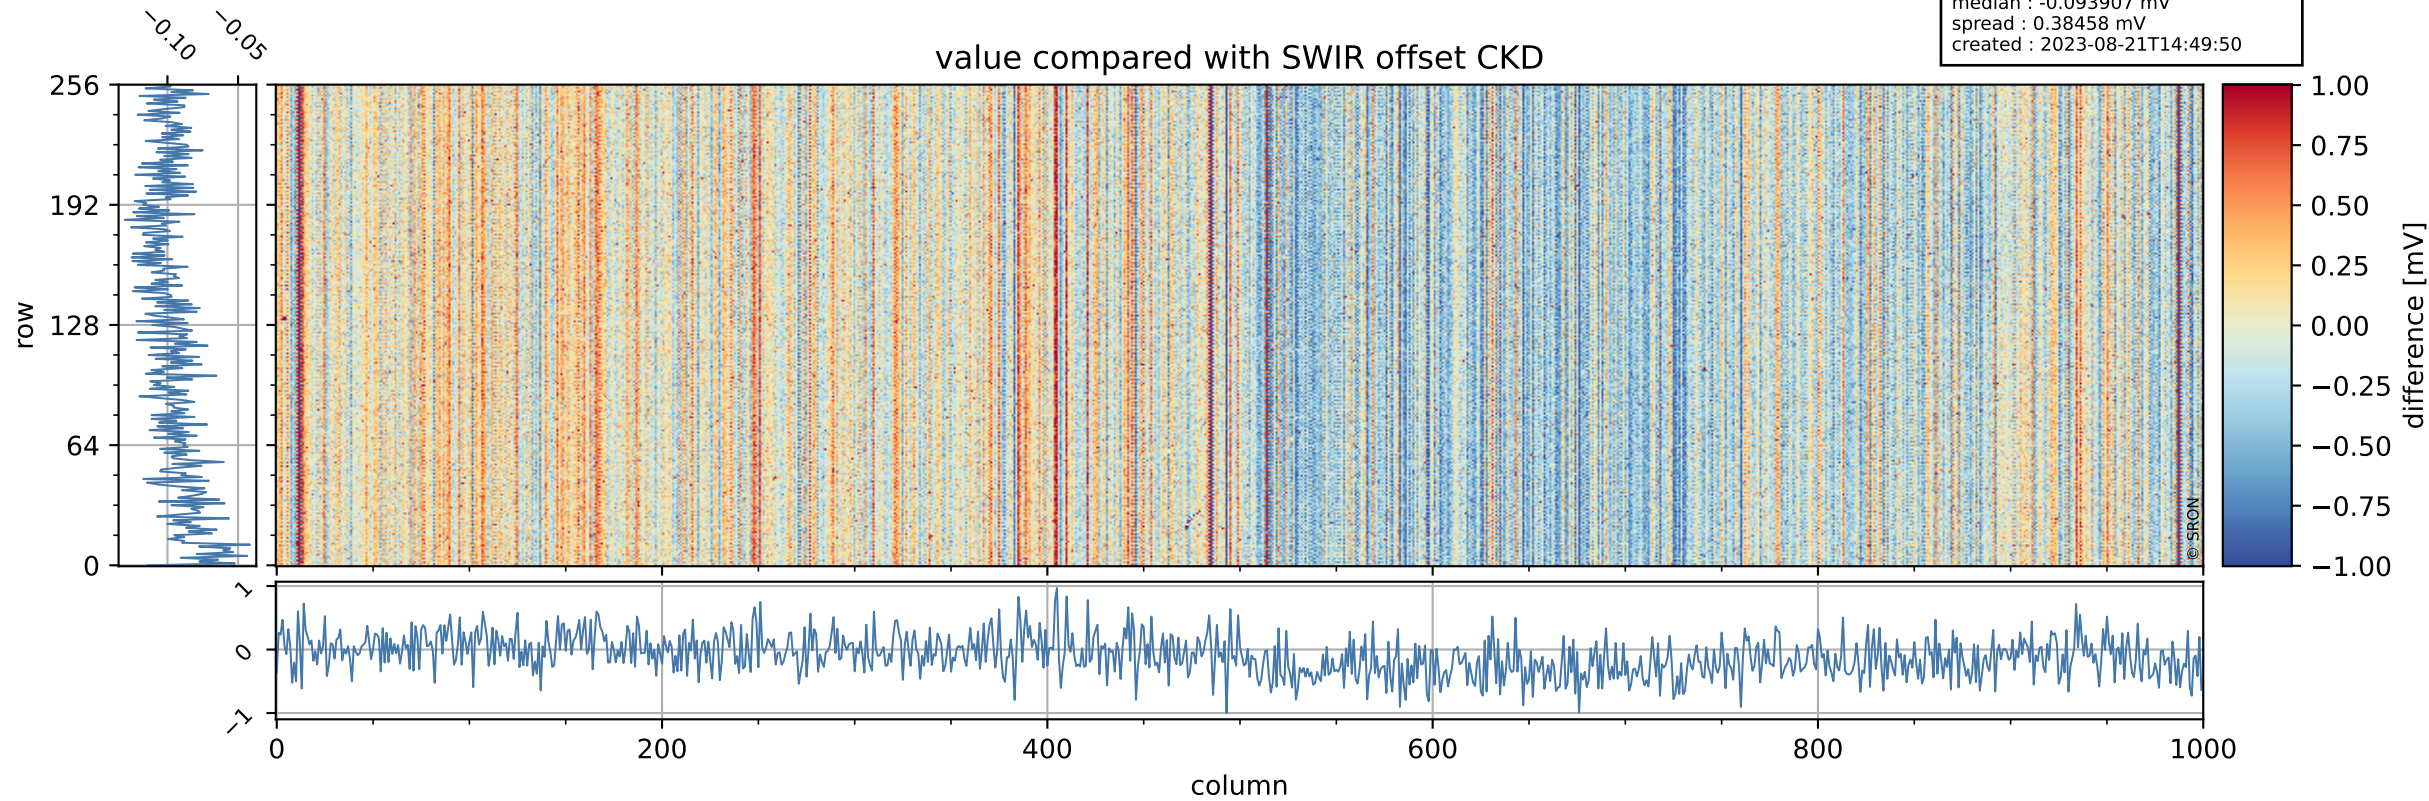

Tropomi SWIR offset (official)

orbits : 19 in [16087, 16132]
coverage : 2020-11-20 / 2020-11-23
median : 0.52593 V
spread : 0.035911 V
created : 2023-08-21T14:49:49

value detector map

Tropomi SWIR offset (official)

orbits : 19 in [16087, 16132]
coverage : 2020-11-20 / 2020-11-23
median : 27.933 μV
spread : 14.124 μV
created : 2023-08-21T14:49:49

Tropomi SWIR offset (official)

orbits : 19 in [16087, 16132]
coverage : 2020-11-20 / 2020-11-23
median : -0.093907 mV
spread : 0.38458 mV
created : 2023-08-21T14:49:50

value compared with SWIR offset CKD

Tropomi SWIR offset (official) ground-tracks of Sentinel-5P

orbits : 19 in [16087, 16132]
coverage : 2020-11-20 / 2020-11-23
created : 2023-08-21T14:49:50

Tropomi SWIR offset (official)

orbits : [2827, 16132]
coverage : 2018-04-30 / 2020-11-23
created : 2023-08-21T14:49:51

trend of detector median & temperatures