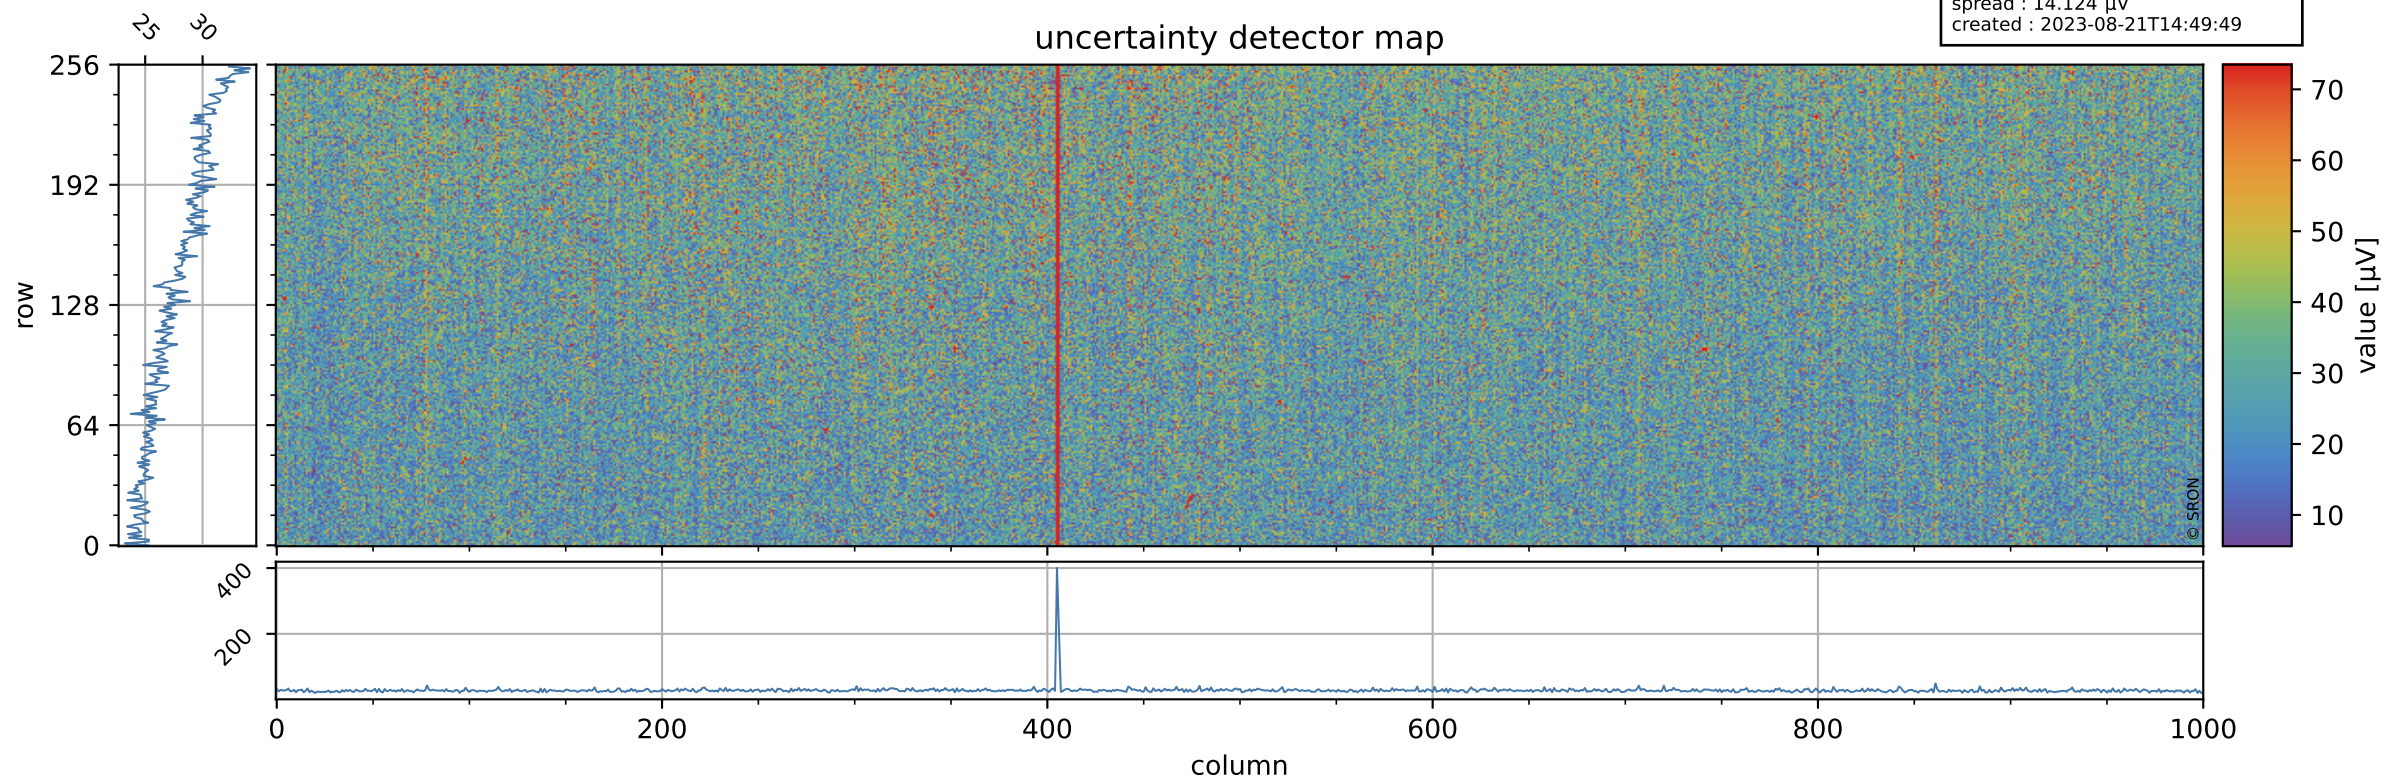

Tropomi SWIR offset (official)

orbits : 19 in [16087, 16132]
coverage : 2020-11-20 / 2020-11-23
median : 0.52593 V
spread : 0.035911 V
created : 2023-08-21T14:49:49

value detector map

Tropomi SWIR offset (official)

orbits : 19 in [16087, 16132]
coverage : 2020-11-20 / 2020-11-23
median : 27.933 μV
spread : 14.124 μV
created : 2023-08-21T14:49:49

Tropomi SWIR offset (official)

orbits : 19 in [16087, 16132]
coverage : 2020-11-20 / 2020-11-23
median : -0.093907 mV
spread : 0.38458 mV
created : 2023-08-21T14:49:50

value compared with SWIR offset CKD

Tropomi SWIR offset (official) ground-tracks of Sentinel-5P

orbits : 19 in [16087, 16132]
coverage : 2020-11-20 / 2020-11-23
created : 2023-08-21T14:49:50

Tropomi SWIR offset (official)

orbits : [2827, 16132]
coverage : 2018-04-30 / 2020-11-23
created : 2023-08-21T14:49:51

trend of detector median & temperatures