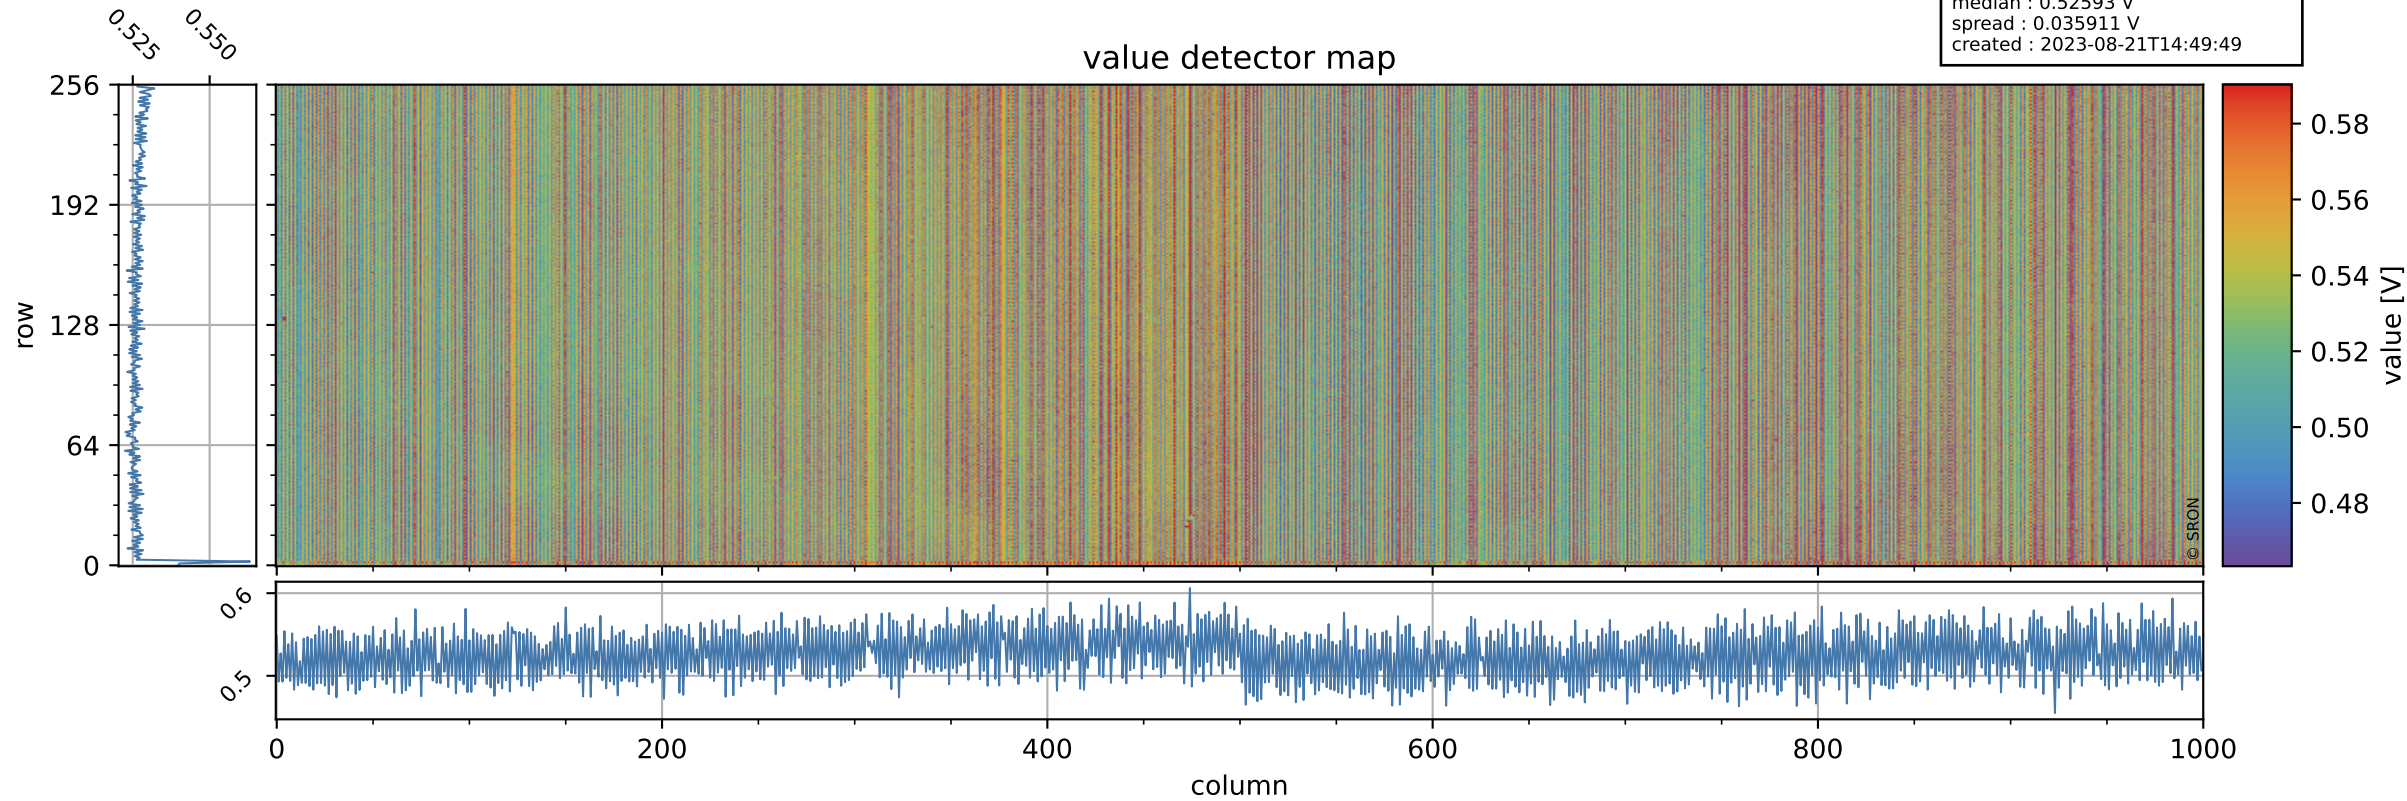

Tropomi SWIR offset (official)

orbits : 19 in [16087, 16132]
coverage : 2020-11-20 / 2020-11-23
median : 0.52593 V
spread : 0.035911 V
created : 2023-08-21T14:49:49

value detector map

Tropomi SWIR offset (official)

orbits : 19 in [16087, 16132]
coverage : 2020-11-20 / 2020-11-23
median : 27.933 μV
spread : 14.124 μV
created : 2023-08-21T14:49:49

Tropomi SWIR offset (official)

orbits : 19 in [16087, 16132]
coverage : 2020-11-20 / 2020-11-23
median : -0.093907 mV
spread : 0.38458 mV
created : 2023-08-21T14:49:50

value compared with SWIR offset CKD

Tropomi SWIR offset (official) ground-tracks of Sentinel-5P

orbits : 19 in [16087, 16132]
coverage : 2020-11-20 / 2020-11-23
created : 2023-08-21T14:49:50

Tropomi SWIR offset (official)

orbits : [2827, 16132]
coverage : 2018-04-30 / 2020-11-23
created : 2023-08-21T14:49:51

trend of detector median & temperatures