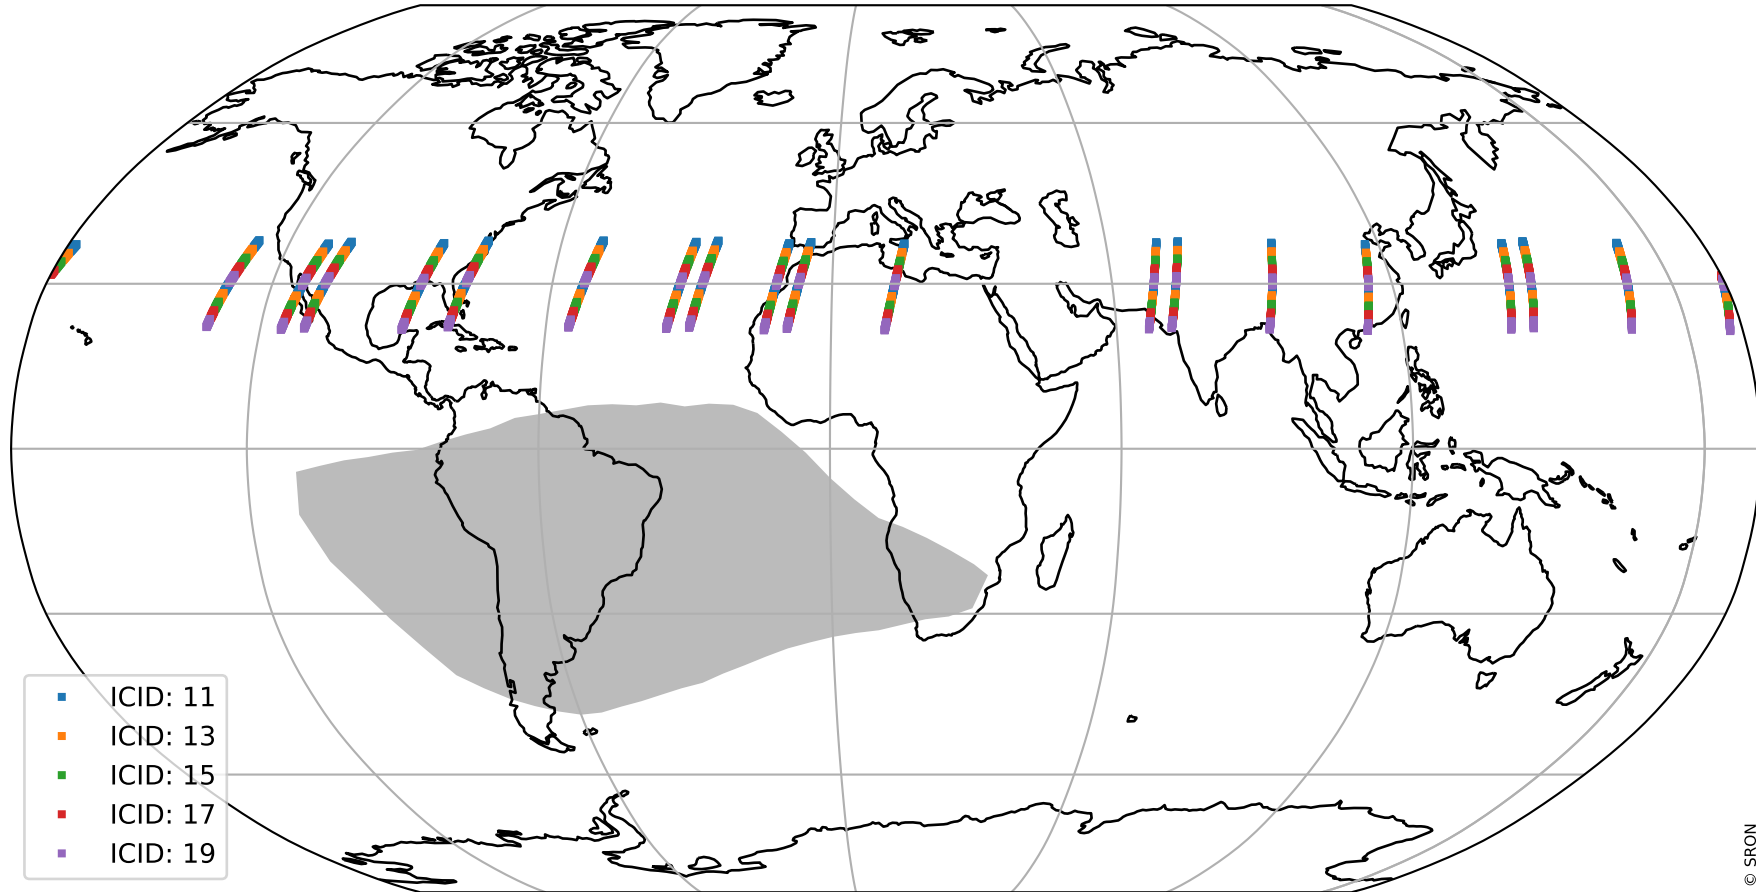

Tropomi SWIR offset (official)

orbits : 19 in [16087, 16132]
coverage : 2020-11-20 / 2020-11-23
median : 0.52593 V
spread : 0.035911 V
created : 2023-08-21T14:49:49

value detector map

Tropomi SWIR offset (official)

orbits : 19 in [16087, 16132]
coverage : 2020-11-20 / 2020-11-23
median : 27.933 μV
spread : 14.124 μV
created : 2023-08-21T14:49:49

Tropomi SWIR offset (official)

orbits : 19 in [16087, 16132]
coverage : 2020-11-20 / 2020-11-23
median : -0.093907 mV
spread : 0.38458 mV
created : 2023-08-21T14:49:50

value compared with SWIR offset CKD

Tropomi SWIR offset (official) ground-tracks of Sentinel-5P

orbits : 19 in [16087, 16132]
coverage : 2020-11-20 / 2020-11-23
created : 2023-08-21T14:49:50

Tropomi SWIR offset (official)

orbits : [2827, 16132]
coverage : 2018-04-30 / 2020-11-23
created : 2023-08-21T14:49:51

trend of detector median & temperatures