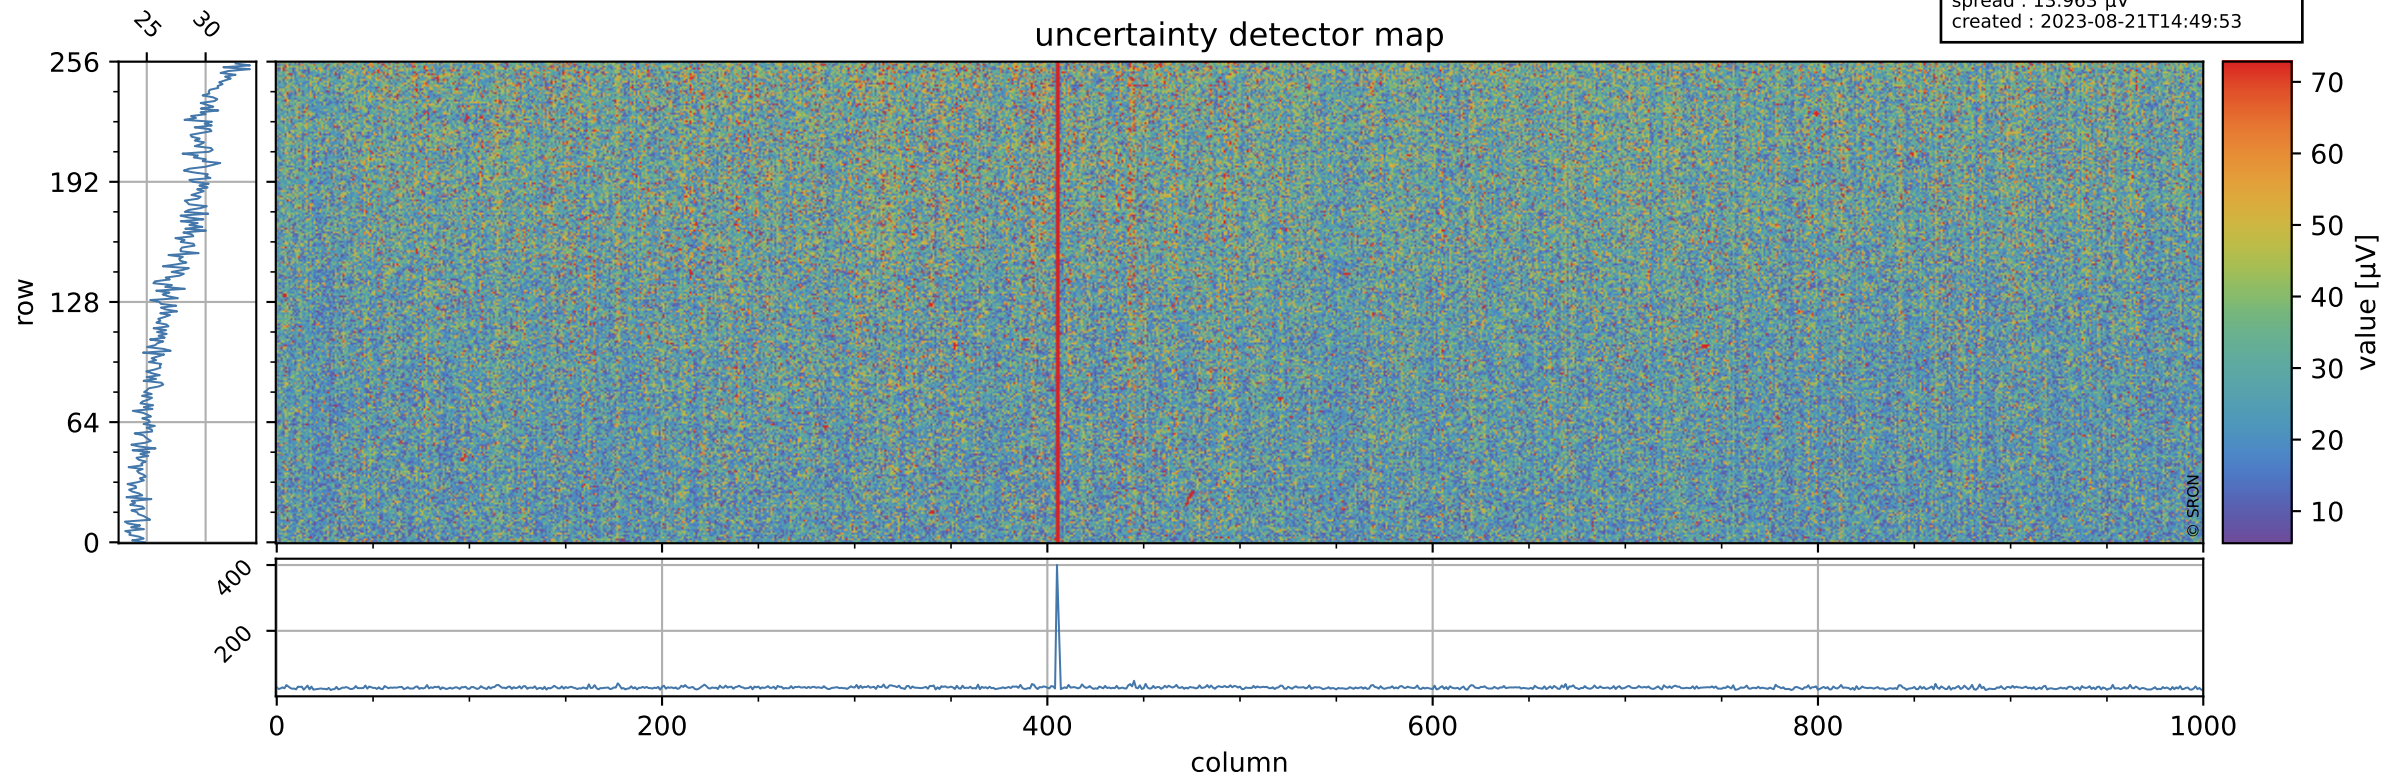

Tropomi SWIR offset (official)

orbits : 20 in [16102, 16147]
coverage : 2020-11-21 / 2020-11-24
median : 0.52593 V
spread : 0.035913 V
created : 2023-08-21T14:49:52

value detector map

Tropomi SWIR offset (official)

orbits : 20 in [16102, 16147]
coverage : 2020-11-21 / 2020-11-24
median : 27.456 μV
spread : 13.963 μV
created : 2023-08-21T14:49:53

Tropomi SWIR offset (official)

orbits : 20 in [16102, 16147]
coverage : 2020-11-21 / 2020-11-24
median : -0.090663 mV
spread : 0.38272 mV
created : 2023-08-21T14:49:53

value compared with SWIR offset CKD

Tropomi SWIR offset (official) ground-tracks of Sentinel-5P

orbits : 20 in [16102, 16147]
coverage : 2020-11-21 / 2020-11-24
created : 2023-08-21T14:49:54

Tropomi SWIR offset (official)

orbits : [2827, 16147]
coverage : 2018-04-30 / 2020-11-24
created : 2023-08-21T14:49:54

trend of detector median & temperatures