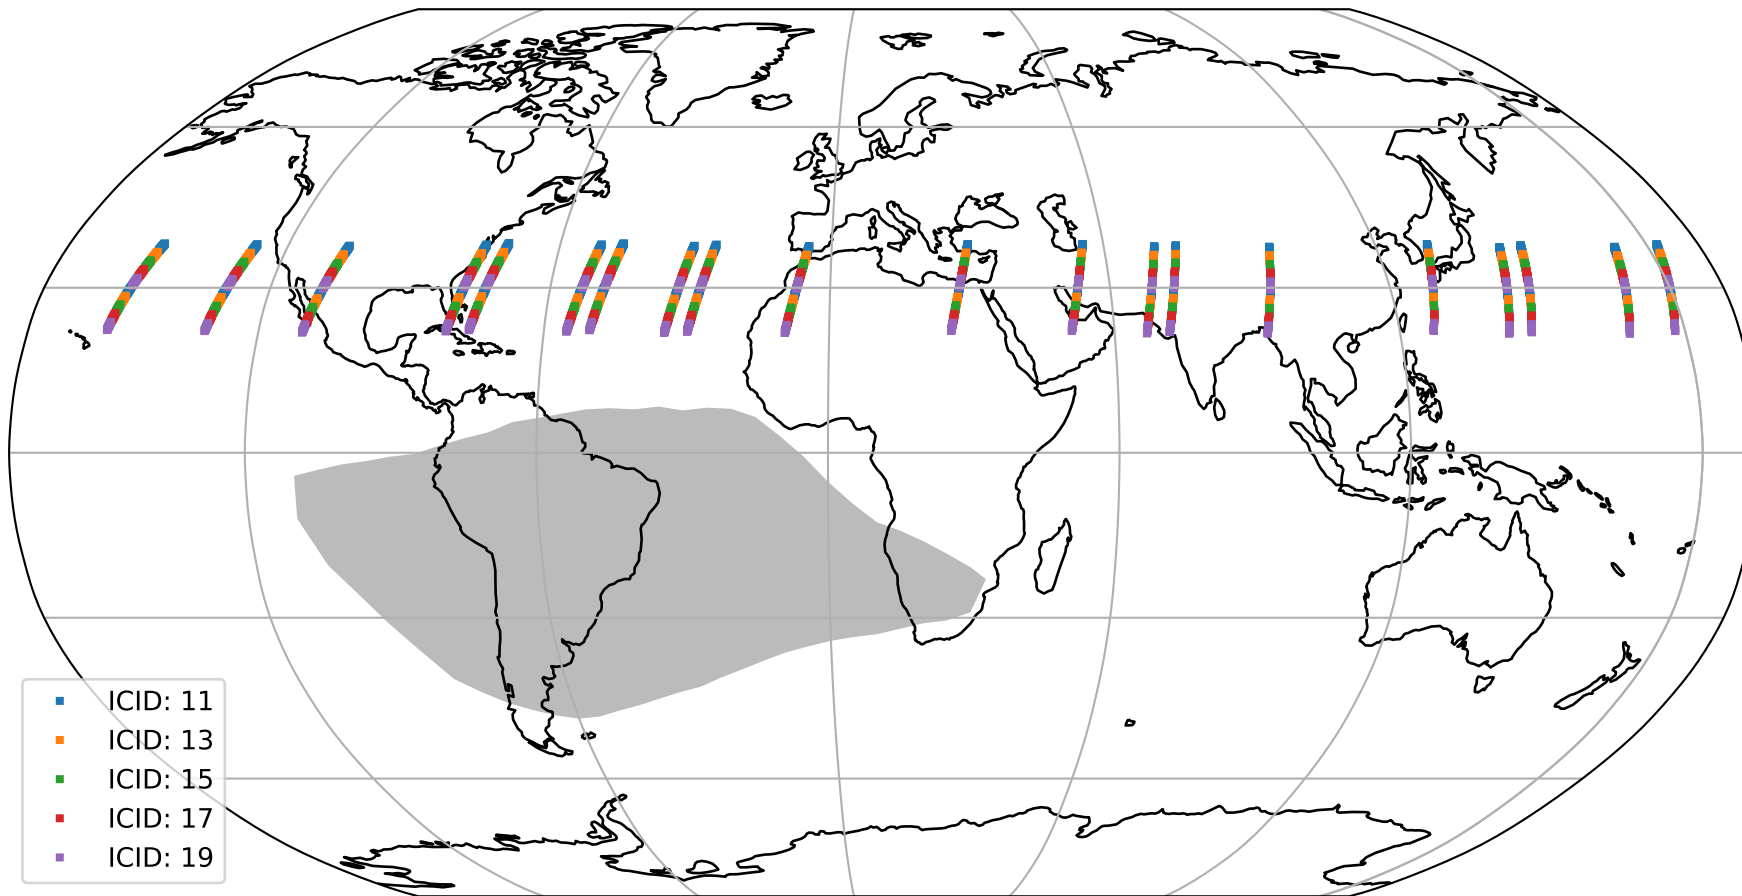

Tropomi SWIR offset (official)

orbits : 20 in [16102, 16147]
coverage : 2020-11-21 / 2020-11-24
median : 0.52593 V
spread : 0.035913 V
created : 2023-08-21T14:49:52

value detector map

Tropomi SWIR offset (official)

orbits : 20 in [16102, 16147]
coverage : 2020-11-21 / 2020-11-24
median : 27.456 μV
spread : 13.963 μV
created : 2023-08-21T14:49:53

Tropomi SWIR offset (official)

orbits : 20 in [16102, 16147]
coverage : 2020-11-21 / 2020-11-24
median : -0.090663 mV
spread : 0.38272 mV
created : 2023-08-21T14:49:53

value compared with SWIR offset CKD

Tropomi SWIR offset (official) ground-tracks of Sentinel-5P

orbits : 20 in [16102, 16147]
coverage : 2020-11-21 / 2020-11-24
created : 2023-08-21T14:49:54

Tropomi SWIR offset (official)

orbits : [2827, 16147]
coverage : 2018-04-30 / 2020-11-24
created : 2023-08-21T14:49:54

trend of detector median & temperatures