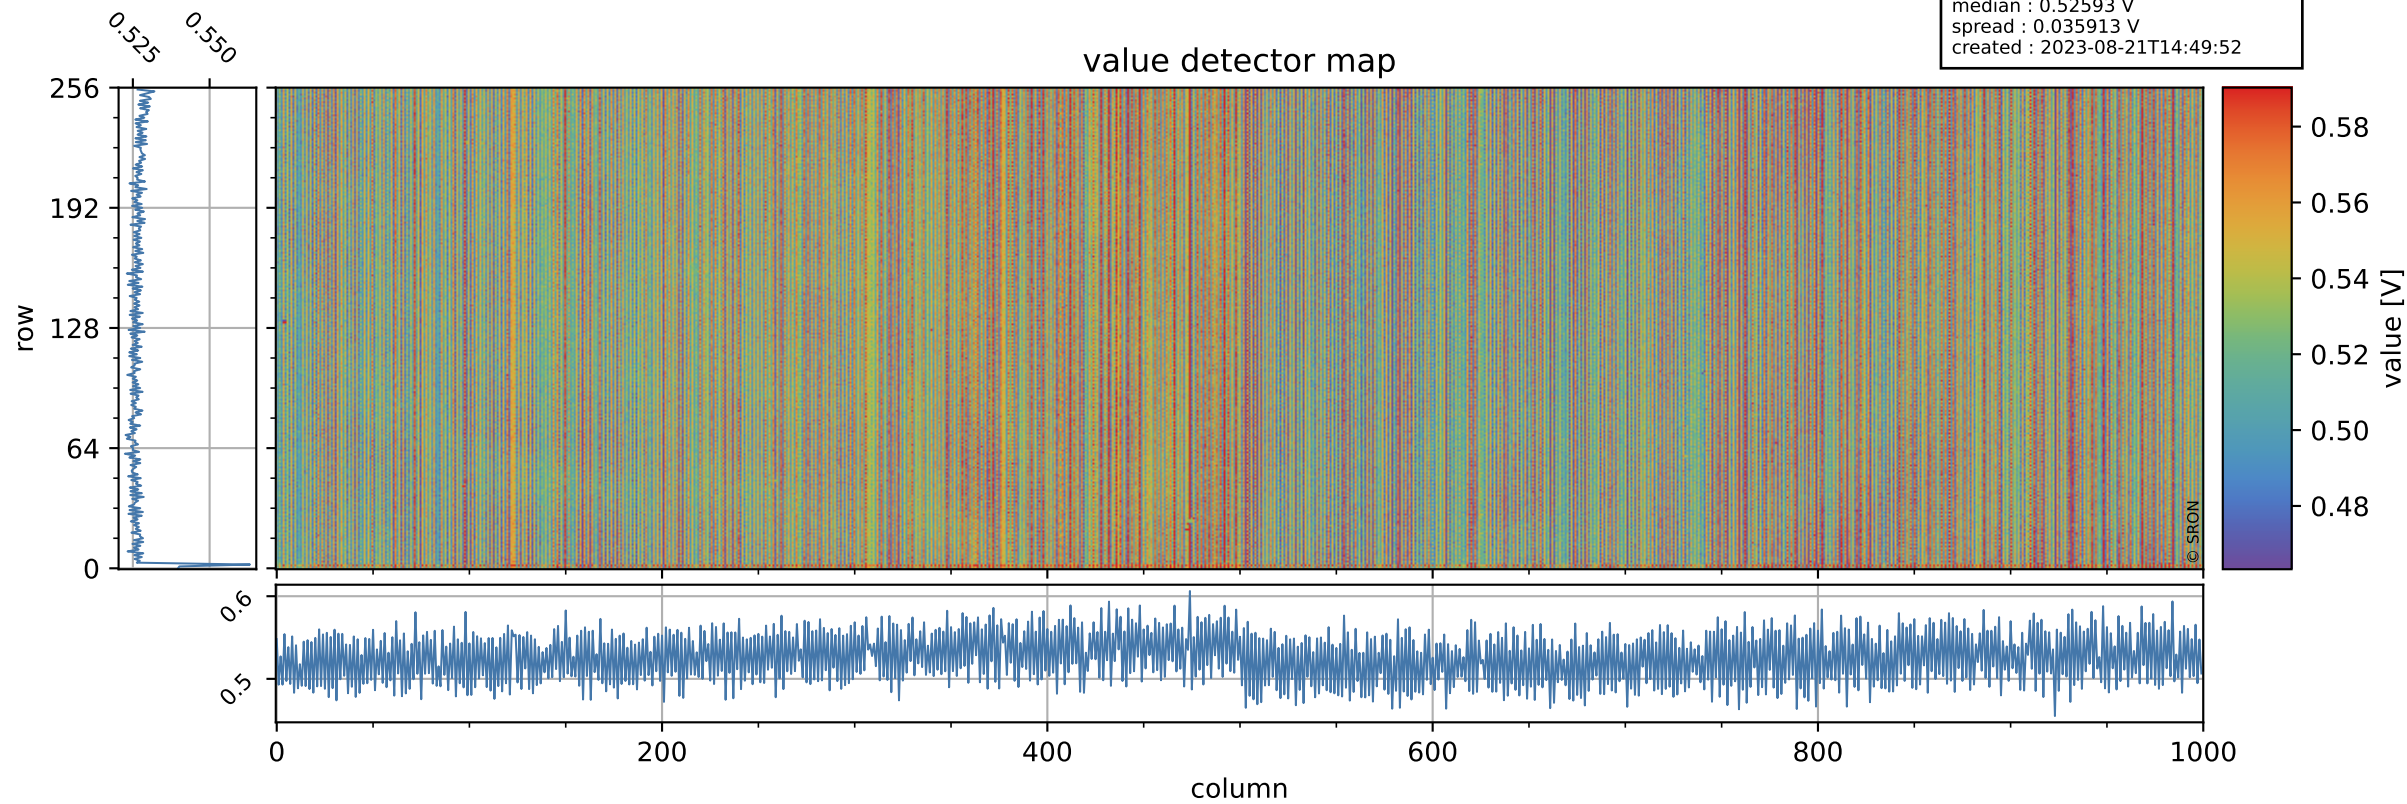

Tropomi SWIR offset (official)

orbits : 20 in [16102, 16147]
coverage : 2020-11-21 / 2020-11-24
median : 0.52593 V
spread : 0.035913 V
created : 2023-08-21T14:49:52

value detector map

Tropomi SWIR offset (official)

orbits : 20 in [16102, 16147]
coverage : 2020-11-21 / 2020-11-24
median : 27.456 μV
spread : 13.963 μV
created : 2023-08-21T14:49:53

Tropomi SWIR offset (official)

orbits : 20 in [16102, 16147]
coverage : 2020-11-21 / 2020-11-24
median : -0.090663 mV
spread : 0.38272 mV
created : 2023-08-21T14:49:53

value compared with SWIR offset CKD

Tropomi SWIR offset (official) ground-tracks of Sentinel-5P

orbits : 20 in [16102, 16147]
coverage : 2020-11-21 / 2020-11-24
created : 2023-08-21T14:49:54

Tropomi SWIR offset (official)

orbits : [2827, 16147]
coverage : 2018-04-30 / 2020-11-24
created : 2023-08-21T14:49:54

trend of detector median & temperatures