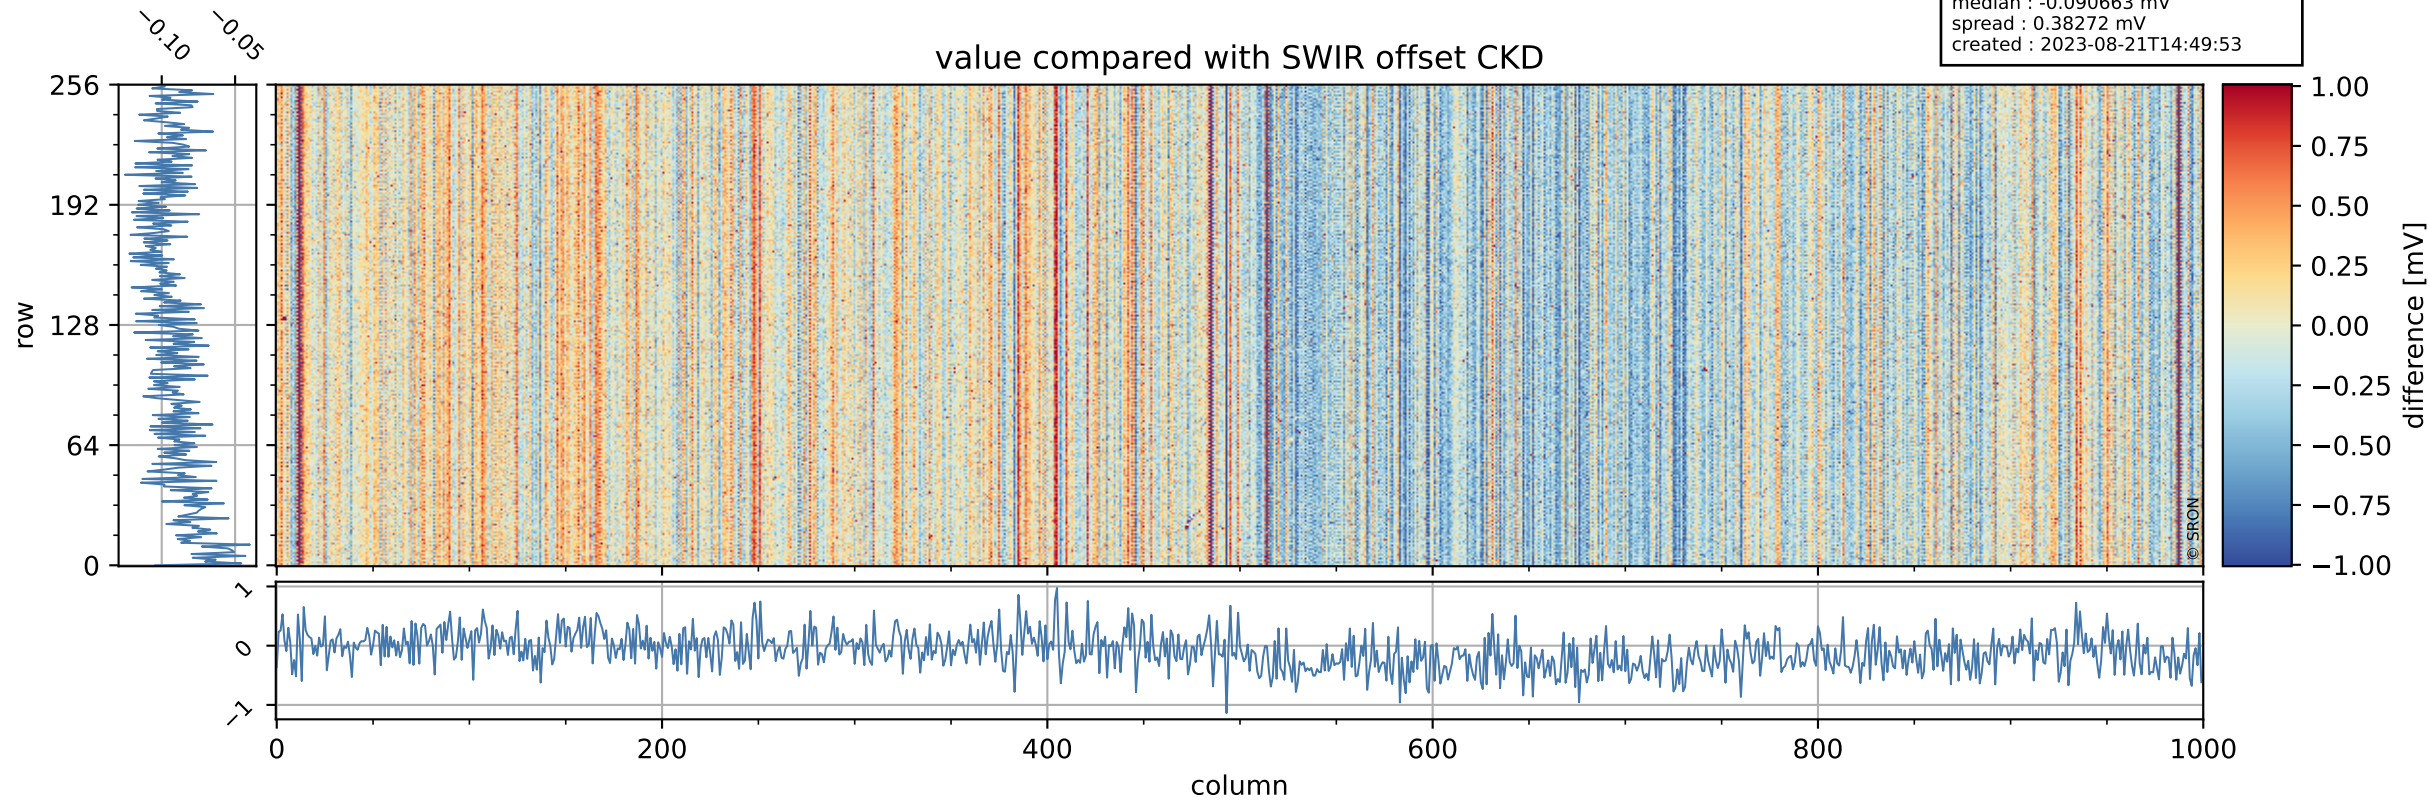

Tropomi SWIR offset (official)

orbits : 20 in [16102, 16147]
coverage : 2020-11-21 / 2020-11-24
median : 0.52593 V
spread : 0.035913 V
created : 2023-08-21T14:49:52

value detector map

Tropomi SWIR offset (official)

orbits : 20 in [16102, 16147]
coverage : 2020-11-21 / 2020-11-24
median : 27.456 μV
spread : 13.963 μV
created : 2023-08-21T14:49:53

Tropomi SWIR offset (official)

orbits : 20 in [16102, 16147]
coverage : 2020-11-21 / 2020-11-24
median : -0.090663 mV
spread : 0.38272 mV
created : 2023-08-21T14:49:53

value compared with SWIR offset CKD

Tropomi SWIR offset (official) ground-tracks of Sentinel-5P

orbits : 20 in [16102, 16147]
coverage : 2020-11-21 / 2020-11-24
created : 2023-08-21T14:49:54

Tropomi SWIR offset (official)

orbits : [2827, 16147]
coverage : 2018-04-30 / 2020-11-24
created : 2023-08-21T14:49:54

trend of detector median & temperatures