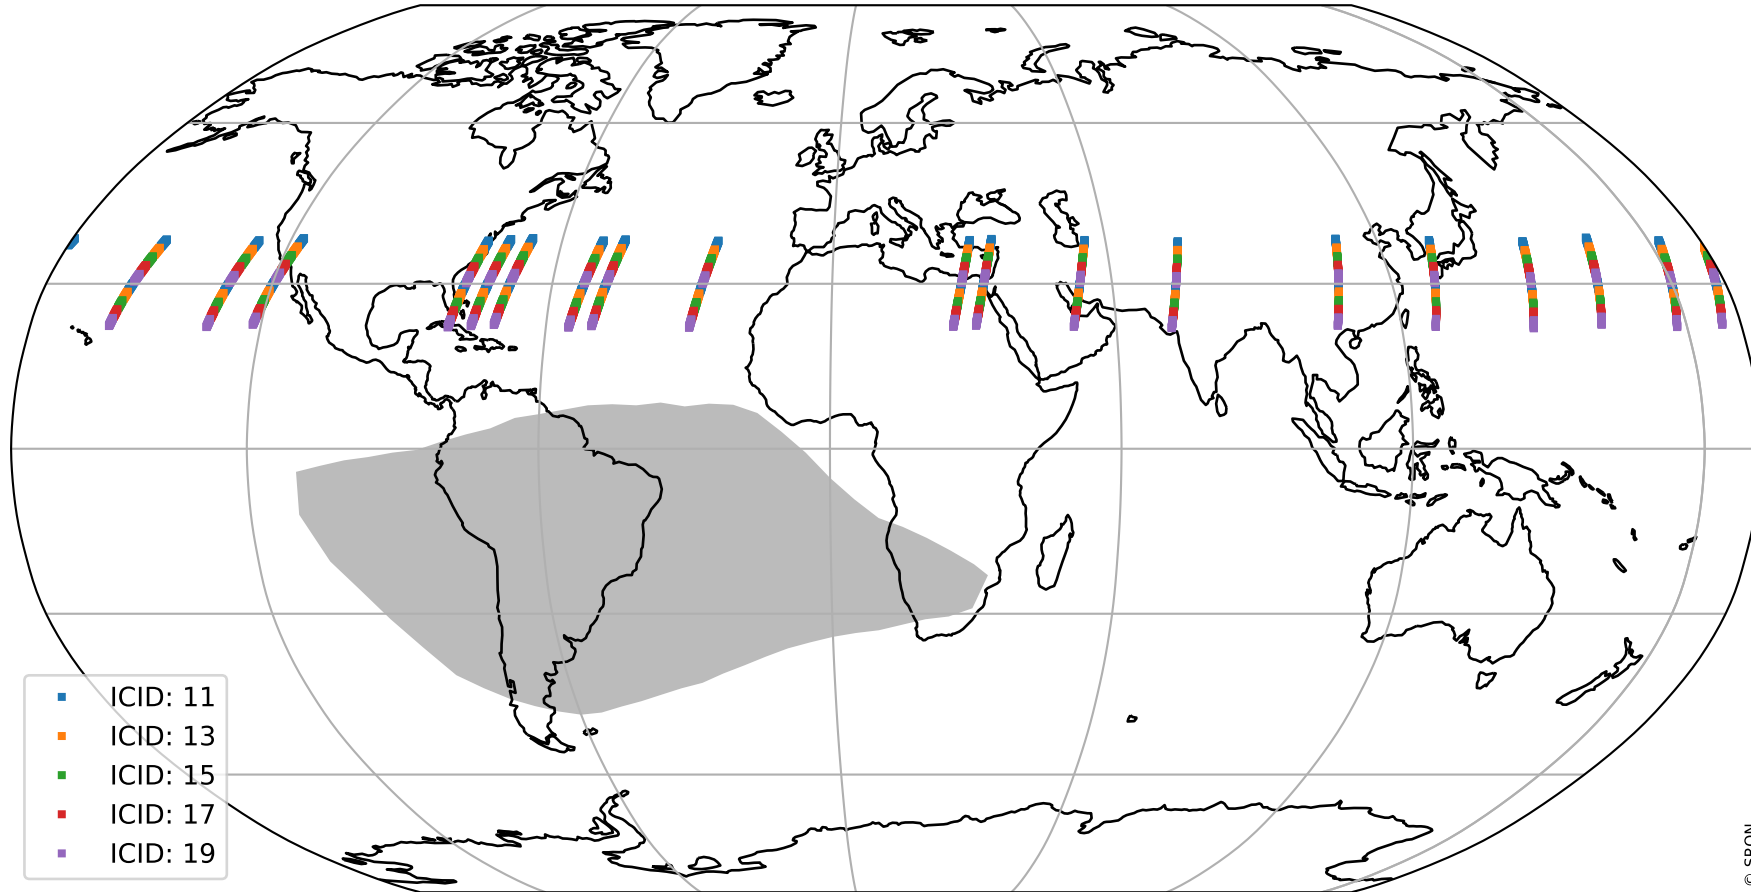

Tropomi SWIR offset (official)

orbits : 19 in [16117, 16162]
coverage : 2020-11-22 / 2020-11-25
median : 0.52593 V
spread : 0.035911 V
created : 2023-08-21T14:49:55

value detector map

Tropomi SWIR offset (official)

orbits : 19 in [16117, 16162]
coverage : 2020-11-22 / 2020-11-25
median : 27.813 μV
spread : 14.095 μV
created : 2023-08-21T14:49:56

Tropomi SWIR offset (official)

orbits : 19 in [16117, 16162]
coverage : 2020-11-22 / 2020-11-25
median : -0.083762 mV
spread : 0.38423 mV
created : 2023-08-21T14:49:56

value compared with SWIR offset CKD

Tropomi SWIR offset (official) ground-tracks of Sentinel-5P

orbits : 19 in [16117, 16162]
coverage : 2020-11-22 / 2020-11-25
created : 2023-08-21T14:49:57

Tropomi SWIR offset (official)

orbits : [2827, 16162]
coverage : 2018-04-30 / 2020-11-25
created : 2023-08-21T14:49:57

trend of detector median & temperatures