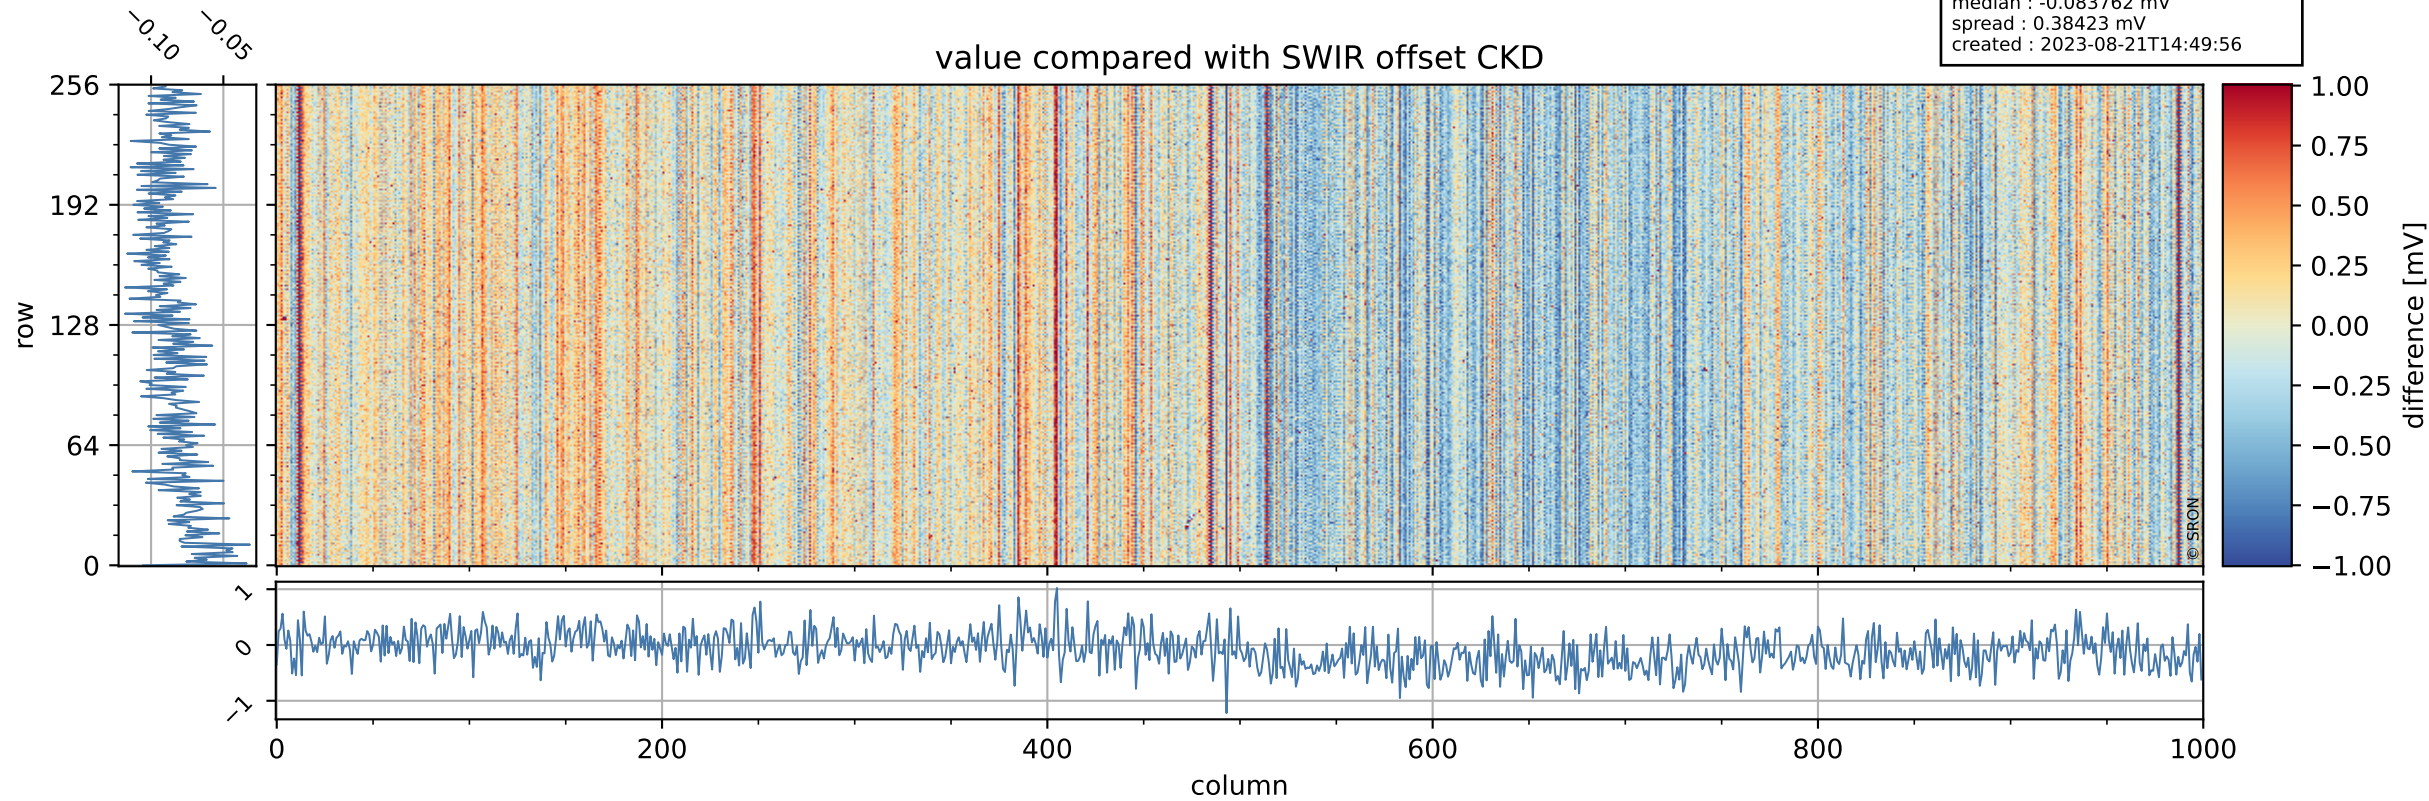

Tropomi SWIR offset (official)

orbits : 19 in [16117, 16162]
coverage : 2020-11-22 / 2020-11-25
median : 0.52593 V
spread : 0.035911 V
created : 2023-08-21T14:49:55

value detector map

Tropomi SWIR offset (official)

orbits : 19 in [16117, 16162]
coverage : 2020-11-22 / 2020-11-25
median : 27.813 μV
spread : 14.095 μV
created : 2023-08-21T14:49:56

Tropomi SWIR offset (official)

orbits : 19 in [16117, 16162]
coverage : 2020-11-22 / 2020-11-25
median : -0.083762 mV
spread : 0.38423 mV
created : 2023-08-21T14:49:56

value compared with SWIR offset CKD

Tropomi SWIR offset (official) ground-tracks of Sentinel-5P

orbits : 19 in [16117, 16162]
coverage : 2020-11-22 / 2020-11-25
created : 2023-08-21T14:49:57

Tropomi SWIR offset (official)

orbits : [2827, 16162]
coverage : 2018-04-30 / 2020-11-25
created : 2023-08-21T14:49:57

trend of detector median & temperatures