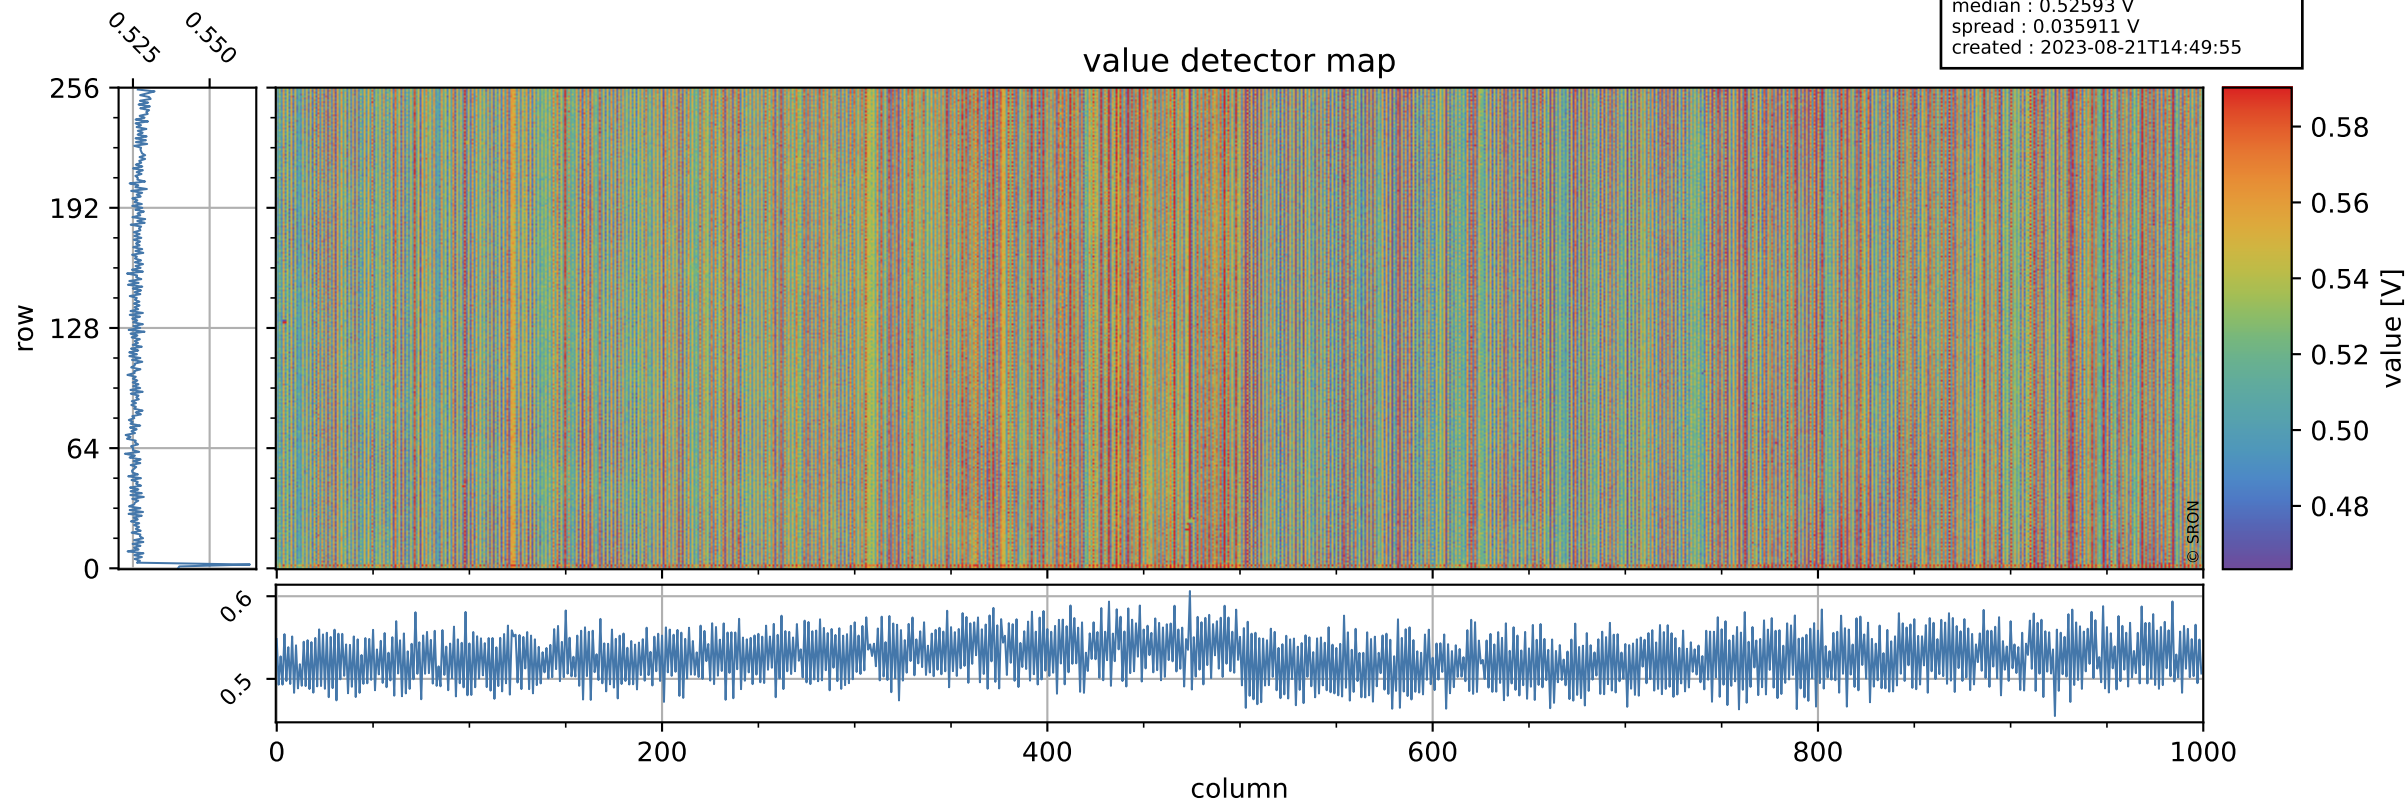

Tropomi SWIR offset (official)

orbits : 19 in [16117, 16162]
coverage : 2020-11-22 / 2020-11-25
median : 0.52593 V
spread : 0.035911 V
created : 2023-08-21T14:49:55

value detector map

Tropomi SWIR offset (official)

orbits : 19 in [16117, 16162]
coverage : 2020-11-22 / 2020-11-25
median : 27.813 μV
spread : 14.095 μV
created : 2023-08-21T14:49:56

Tropomi SWIR offset (official)

orbits : 19 in [16117, 16162]
coverage : 2020-11-22 / 2020-11-25
median : -0.083762 mV
spread : 0.38423 mV
created : 2023-08-21T14:49:56

value compared with SWIR offset CKD

Tropomi SWIR offset (official) ground-tracks of Sentinel-5P

orbits : 19 in [16117, 16162]
coverage : 2020-11-22 / 2020-11-25
created : 2023-08-21T14:49:57

Tropomi SWIR offset (official)

orbits : [2827, 16162]
coverage : 2018-04-30 / 2020-11-25
created : 2023-08-21T14:49:57

trend of detector median & temperatures