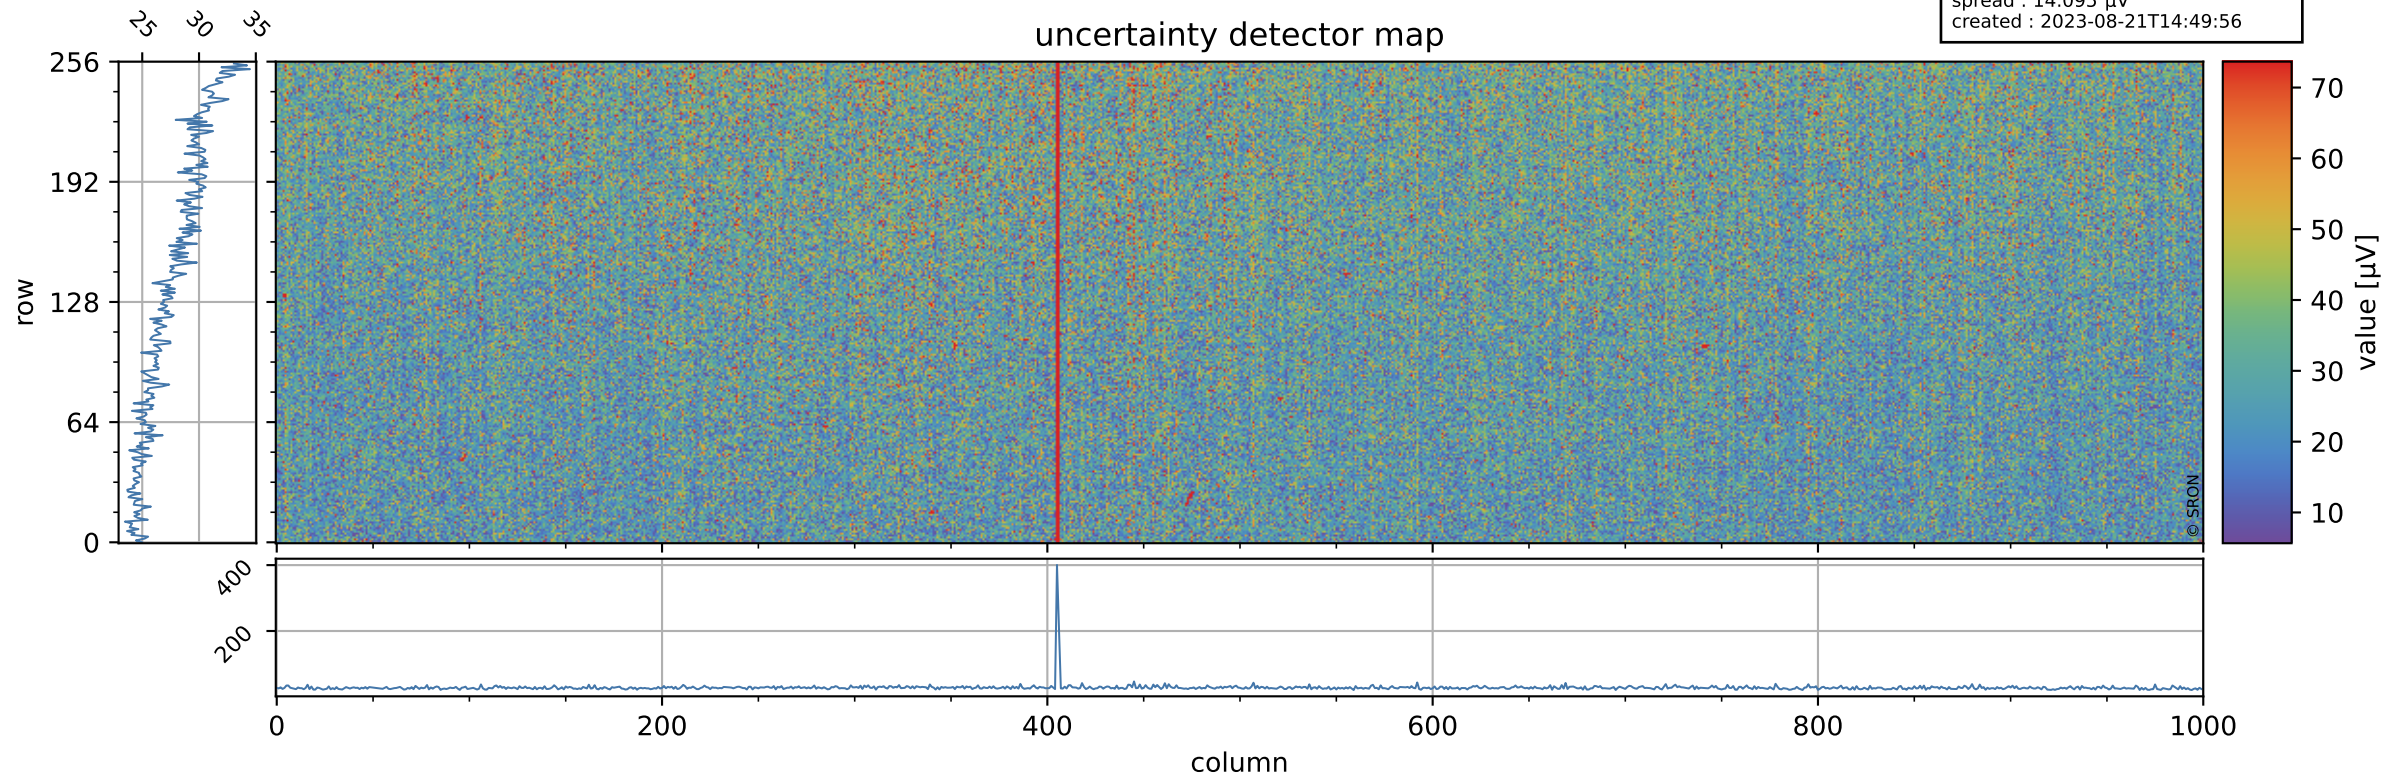

Tropomi SWIR offset (official)

orbits : 19 in [16117, 16162]
coverage : 2020-11-22 / 2020-11-25
median : 0.52593 V
spread : 0.035911 V
created : 2023-08-21T14:49:55

value detector map

Tropomi SWIR offset (official)

orbits : 19 in [16117, 16162]
coverage : 2020-11-22 / 2020-11-25
median : 27.813 μV
spread : 14.095 μV
created : 2023-08-21T14:49:56

Tropomi SWIR offset (official)

orbits : 19 in [16117, 16162]
coverage : 2020-11-22 / 2020-11-25
median : -0.083762 mV
spread : 0.38423 mV
created : 2023-08-21T14:49:56

value compared with SWIR offset CKD

Tropomi SWIR offset (official) ground-tracks of Sentinel-5P

orbits : 19 in [16117, 16162]
coverage : 2020-11-22 / 2020-11-25
created : 2023-08-21T14:49:57

Tropomi SWIR offset (official)

orbits : [2827, 16162]
coverage : 2018-04-30 / 2020-11-25
created : 2023-08-21T14:49:57

trend of detector median & temperatures