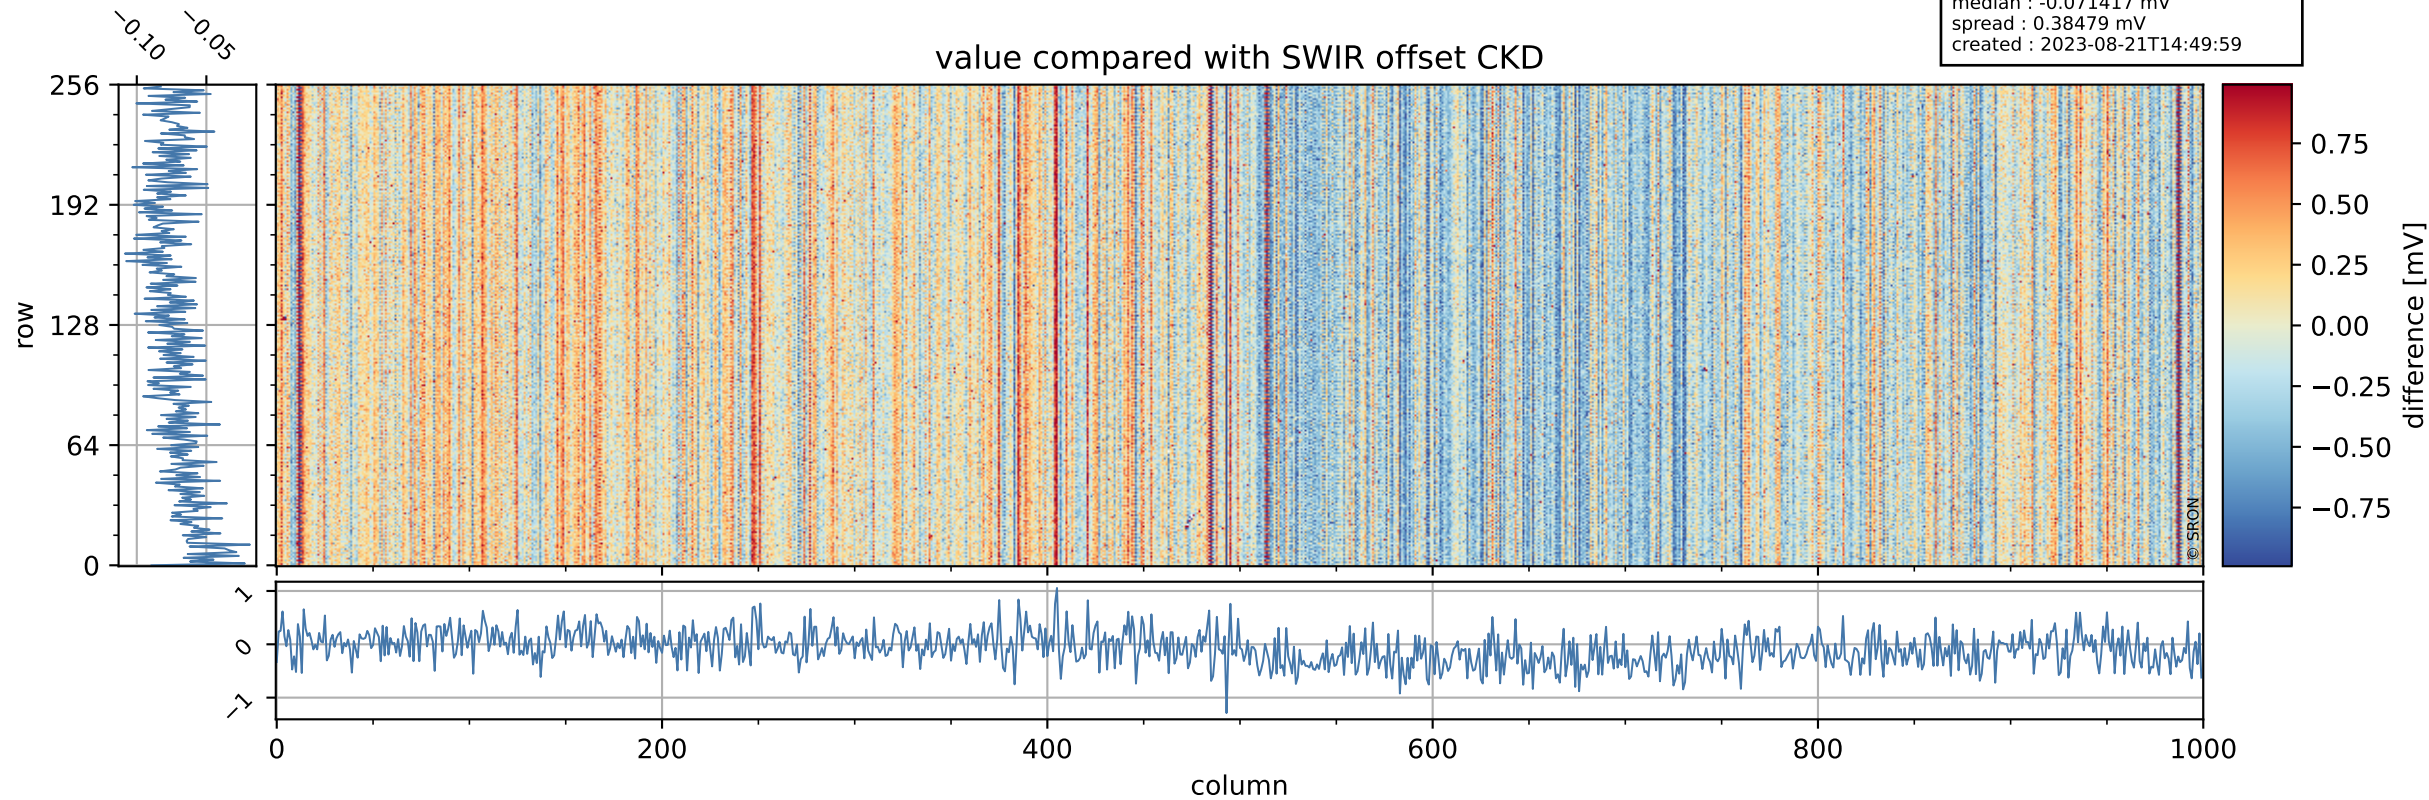

## value detector map

# Tropomi SWIR offset (official)

orbits : 19 in [16132, 16177]  
coverage : 2020-11-23 / 2020-11-26  
median : 28.1  $\mu\text{V}$   
spread : 14.235  $\mu\text{V}$   
created : 2023-08-21T14:49:59

# Tropomi SWIR offset (official) ground-tracks of Sentinel-5P

orbits : 19 in [16132, 16177]  
coverage : 2020-11-23 / 2020-11-26  
created : 2023-08-21T14:50:00

# Tropomi SWIR offset (official)

orbits : [2827, 16177]  
coverage : 2018-04-30 / 2020-11-26  
created : 2023-08-21T14:50:00