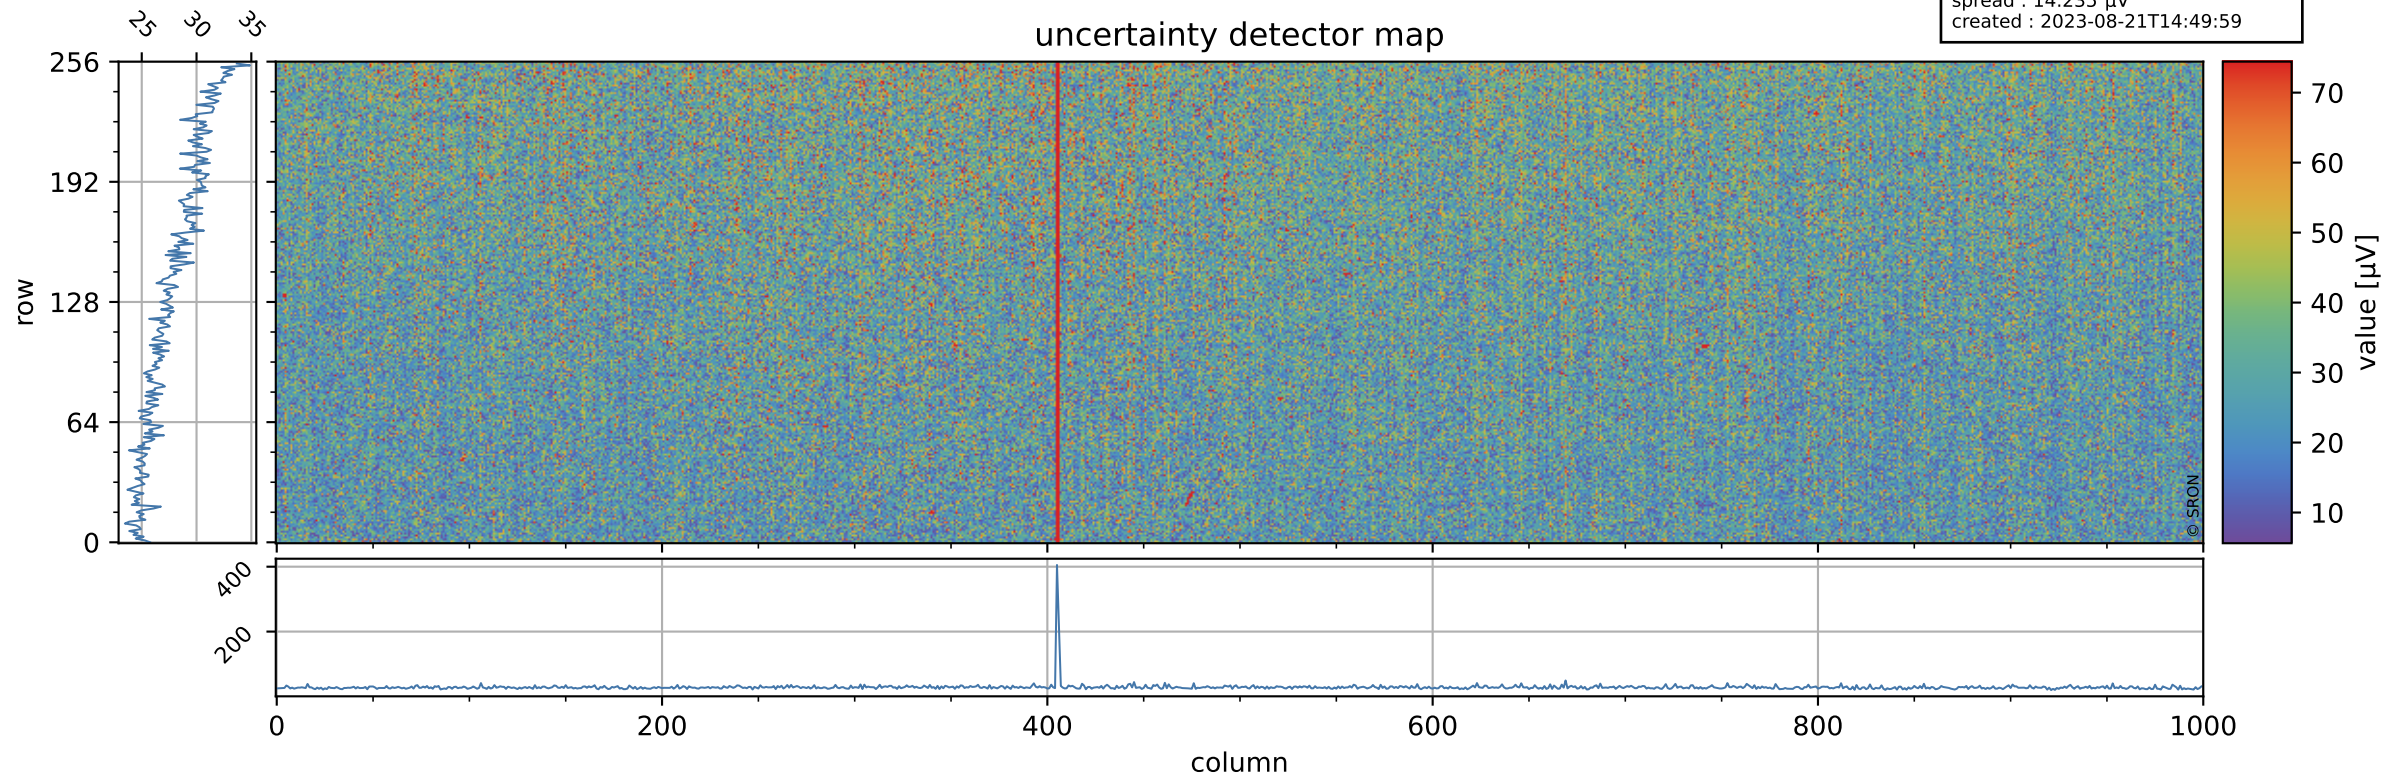

# Tropomi SWIR offset (official)

orbits : 19 in [16132, 16177]  
coverage : 2020-11-23 / 2020-11-26  
median : 0.52594 V  
spread : 0.03591 V  
created : 2023-08-21T14:49:58

## value detector map

# Tropomi SWIR offset (official)

orbits : 19 in [16132, 16177]  
coverage : 2020-11-23 / 2020-11-26  
median : 28.1  $\mu\text{V}$   
spread : 14.235  $\mu\text{V}$   
created : 2023-08-21T14:49:59

# Tropomi SWIR offset (official) ground-tracks of Sentinel-5P

orbits : 19 in [16132, 16177]  
coverage : 2020-11-23 / 2020-11-26  
created : 2023-08-21T14:50:00