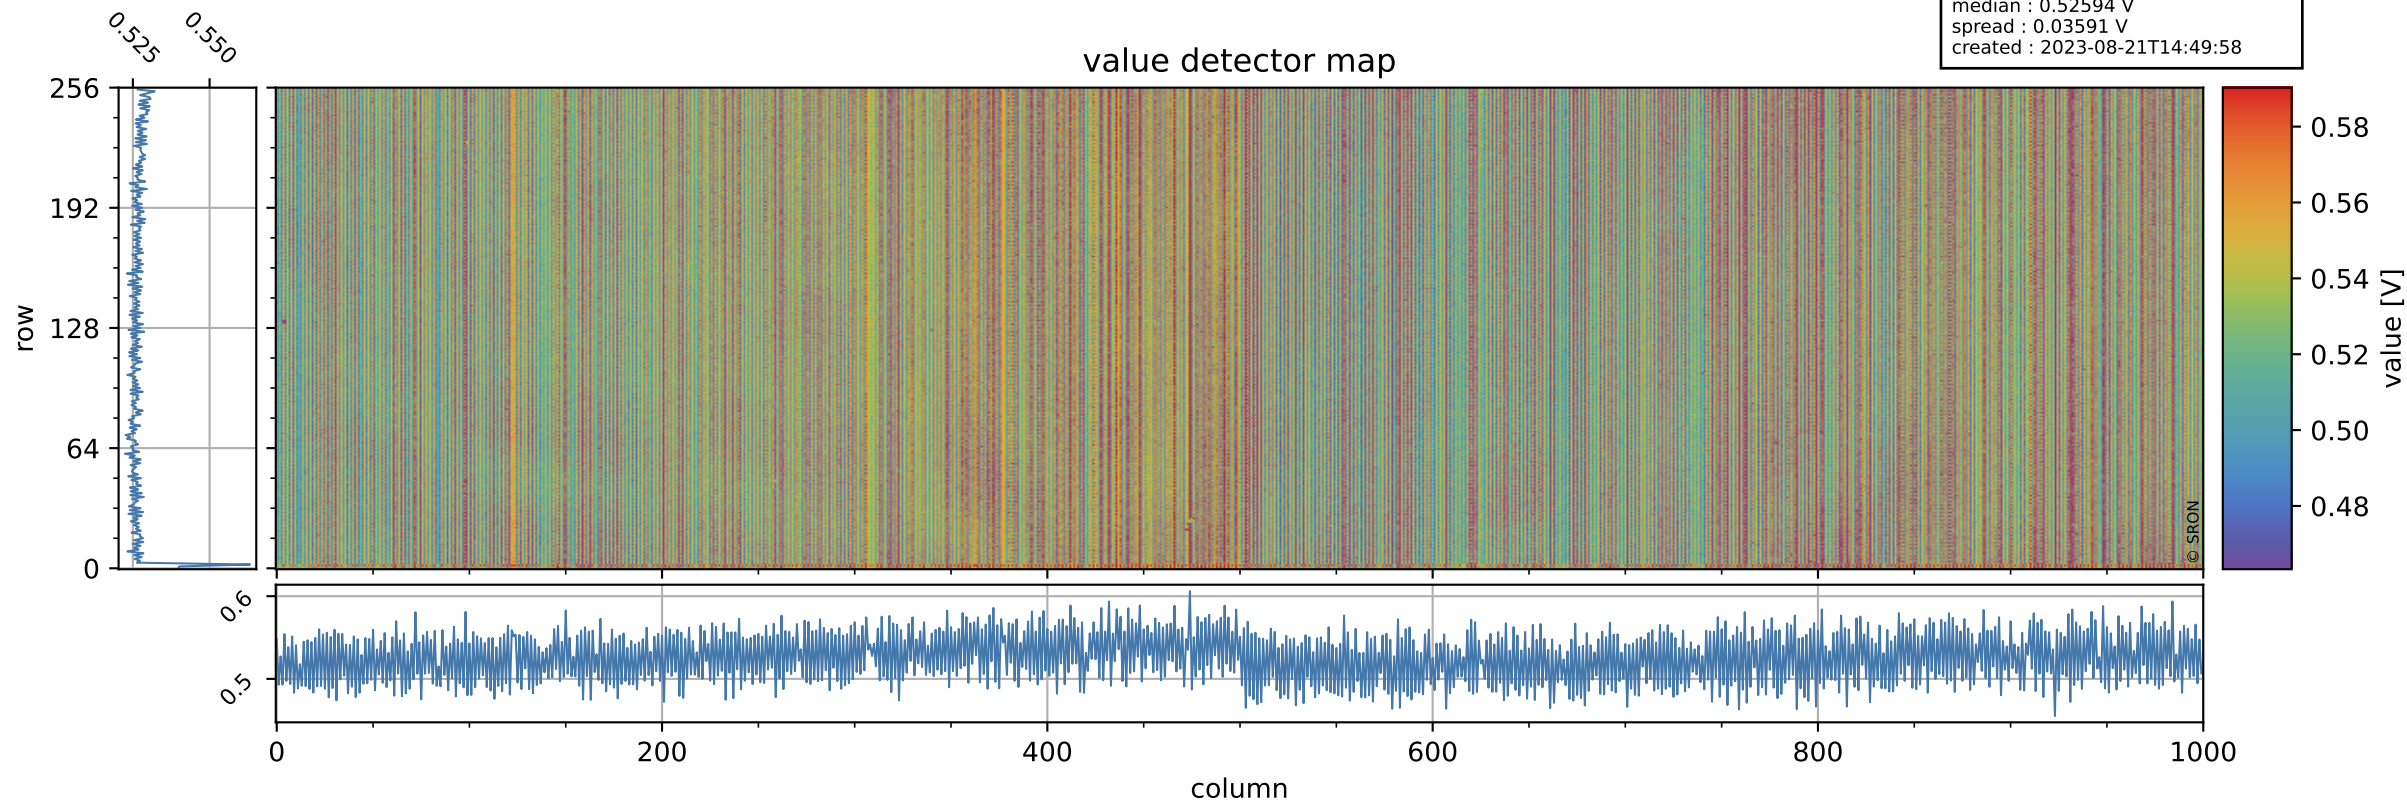

# Tropomi SWIR offset (official)

orbits : 19 in [16132, 16177]  
coverage : 2020-11-23 / 2020-11-26  
median : 0.52594 V  
spread : 0.03591 V  
created : 2023-08-21T14:49:58

## value detector map

# Tropomi SWIR offset (official)

orbits : 19 in [16132, 16177]  
coverage : 2020-11-23 / 2020-11-26  
median : 28.1  $\mu\text{V}$   
spread : 14.235  $\mu\text{V}$   
created : 2023-08-21T14:49:59

# Tropomi SWIR offset (official) ground-tracks of Sentinel-5P

orbits : 19 in [16132, 16177]  
coverage : 2020-11-23 / 2020-11-26  
created : 2023-08-21T14:50:00