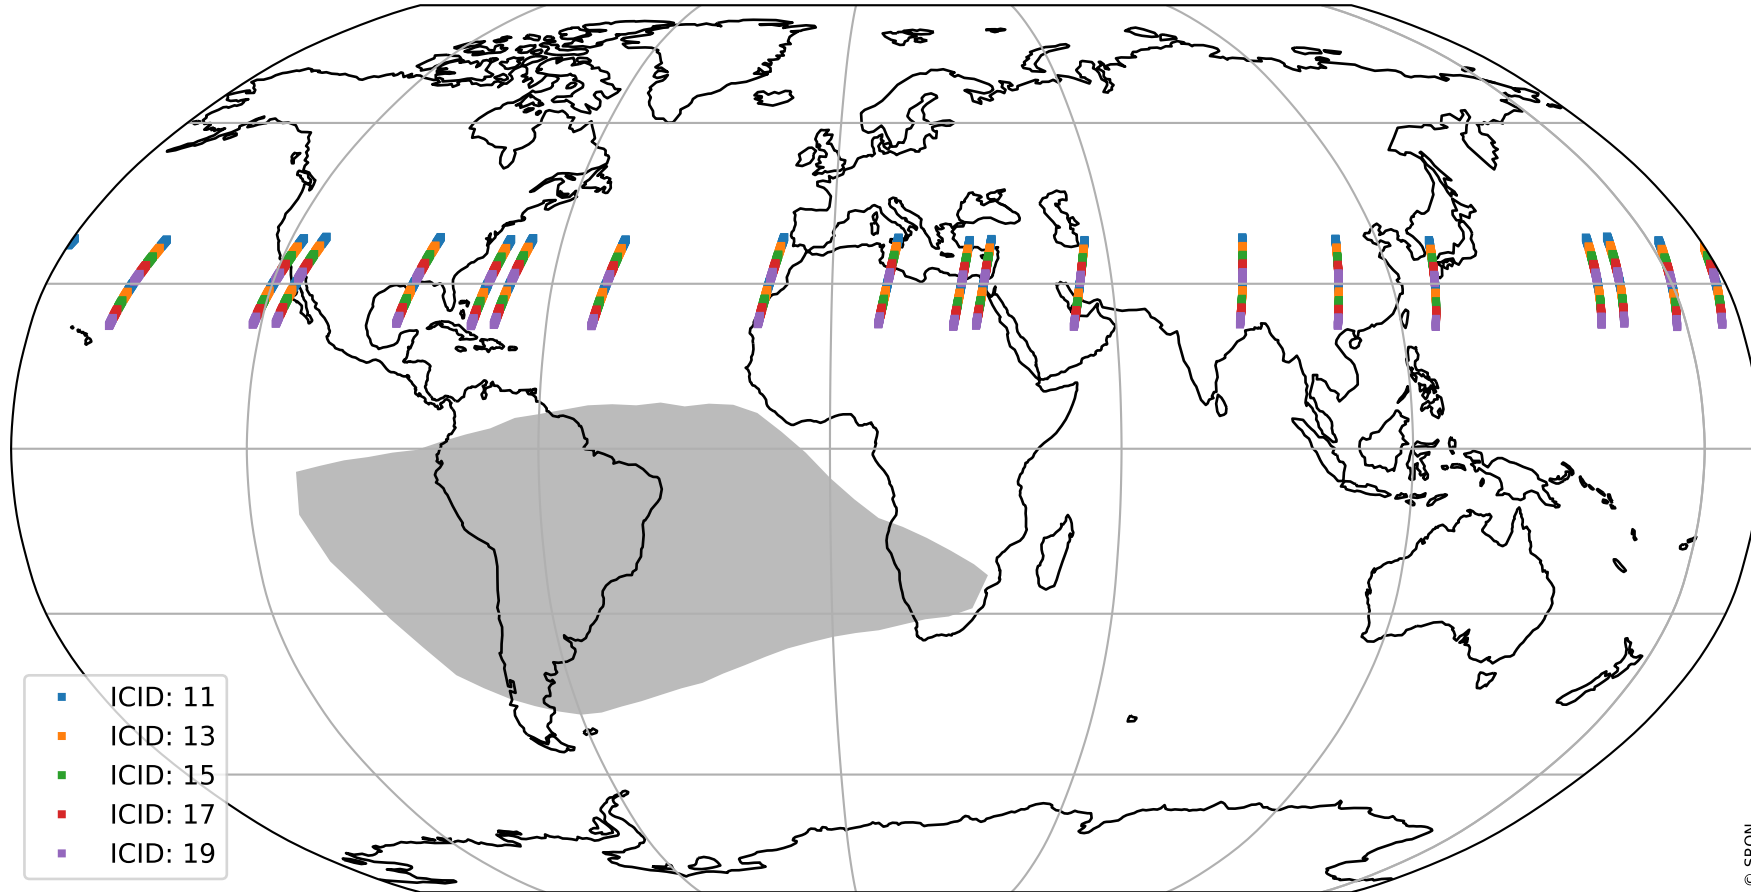

# Tropomi SWIR offset (official)

orbits : 19 in [16132, 16177]  
coverage : 2020-11-23 / 2020-11-26  
median : 28.1  $\mu\text{V}$   
spread : 14.235  $\mu\text{V}$   
created : 2023-08-21T14:49:59

# Tropomi SWIR offset (official)

value compared with SWIR offset CKD

orbits : 19 in [16132, 16177]  
coverage : 2020-11-23 / 2020-11-26  
median : -0.071417 mV  
spread : 0.38479 mV  
created : 2023-08-21T14:49:59

# Tropomi SWIR offset (official) ground-tracks of Sentinel-5P

orbits : 19 in [16132, 16177]  
coverage : 2020-11-23 / 2020-11-26  
created : 2023-08-21T14:50:00

# Tropomi SWIR offset (official)

orbits : [2827, 16177]  
coverage : 2018-04-30 / 2020-11-26  
created : 2023-08-21T14:50:00