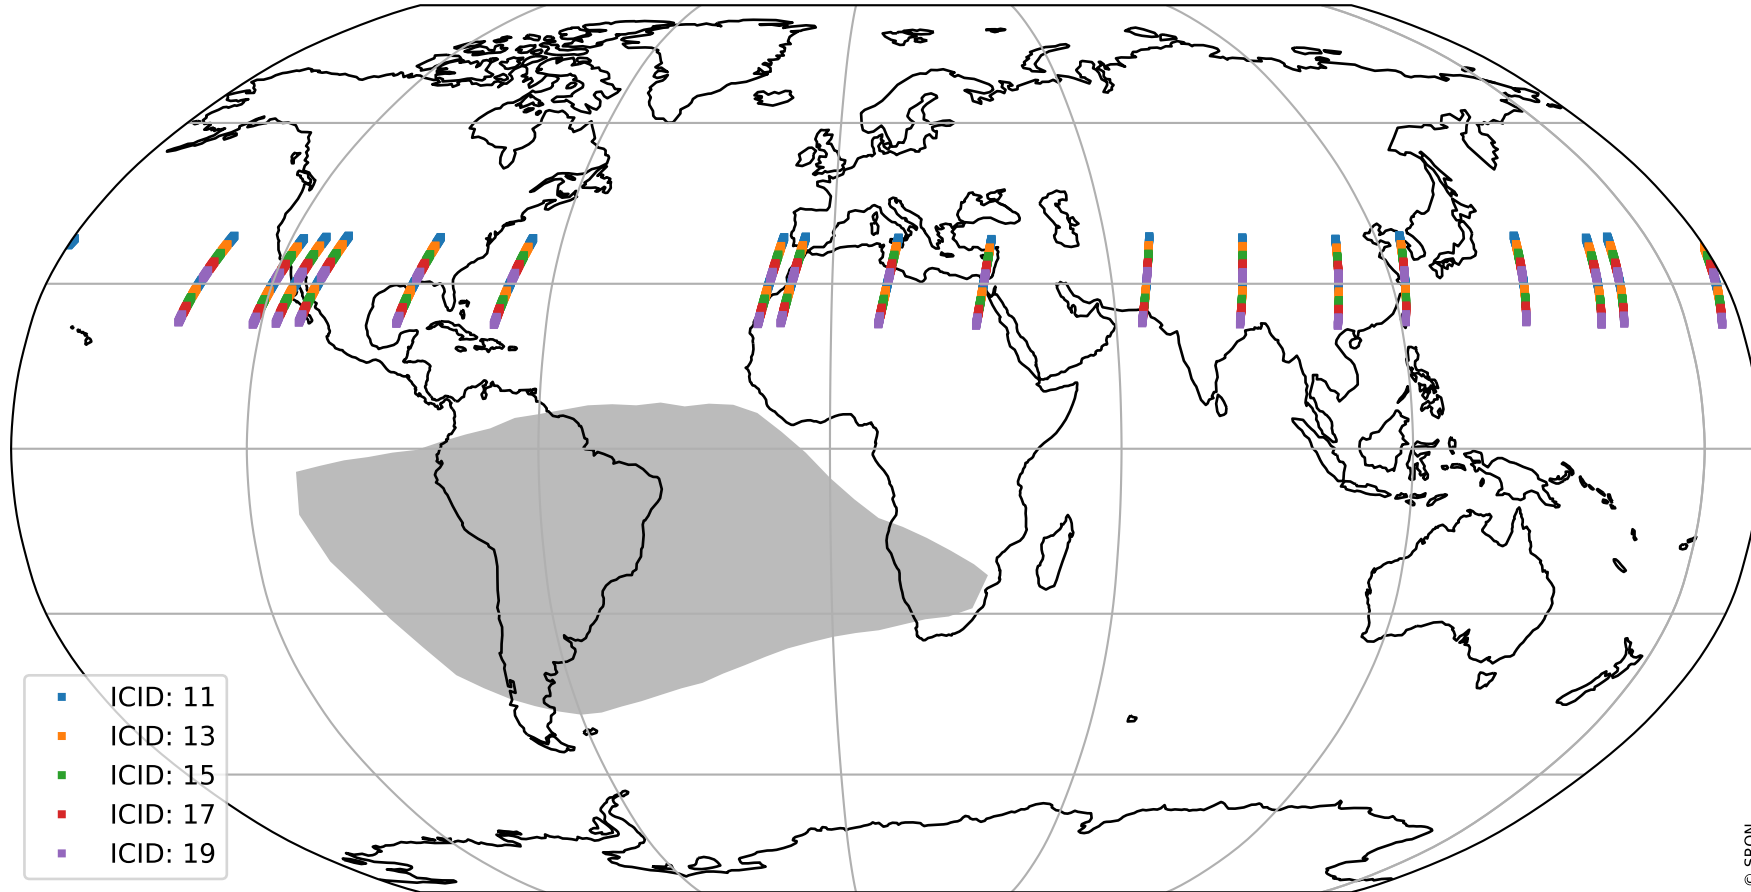

Tropomi SWIR offset (official)

orbits : 18 in [16147, 16192]
coverage : 2020-11-24 / 2020-11-27
median : 0.52596 V
spread : 0.035908 V
created : 2023-08-21T14:50:01

value detector map

Tropomi SWIR offset (official)

orbits : 18 in [16147, 16192]
coverage : 2020-11-24 / 2020-11-27
median : 28.361 μV
spread : 14.32 μV
created : 2023-08-21T14:50:02

Tropomi SWIR offset (official)

value compared with SWIR offset CKD

orbits : 18 in [16147, 16192]
coverage : 2020-11-24 / 2020-11-27
median : -0.060196 mV
spread : 0.38937 mV
created : 2023-08-21T14:50:02

Tropomi SWIR offset (official) ground-tracks of Sentinel-5P

orbits : 18 in [16147, 16192]
coverage : 2020-11-24 / 2020-11-27
created : 2023-08-21T14:50:03

Tropomi SWIR offset (official)

orbits : [2827, 16192]
coverage : 2018-04-30 / 2020-11-27
created : 2023-08-21T14:50:03