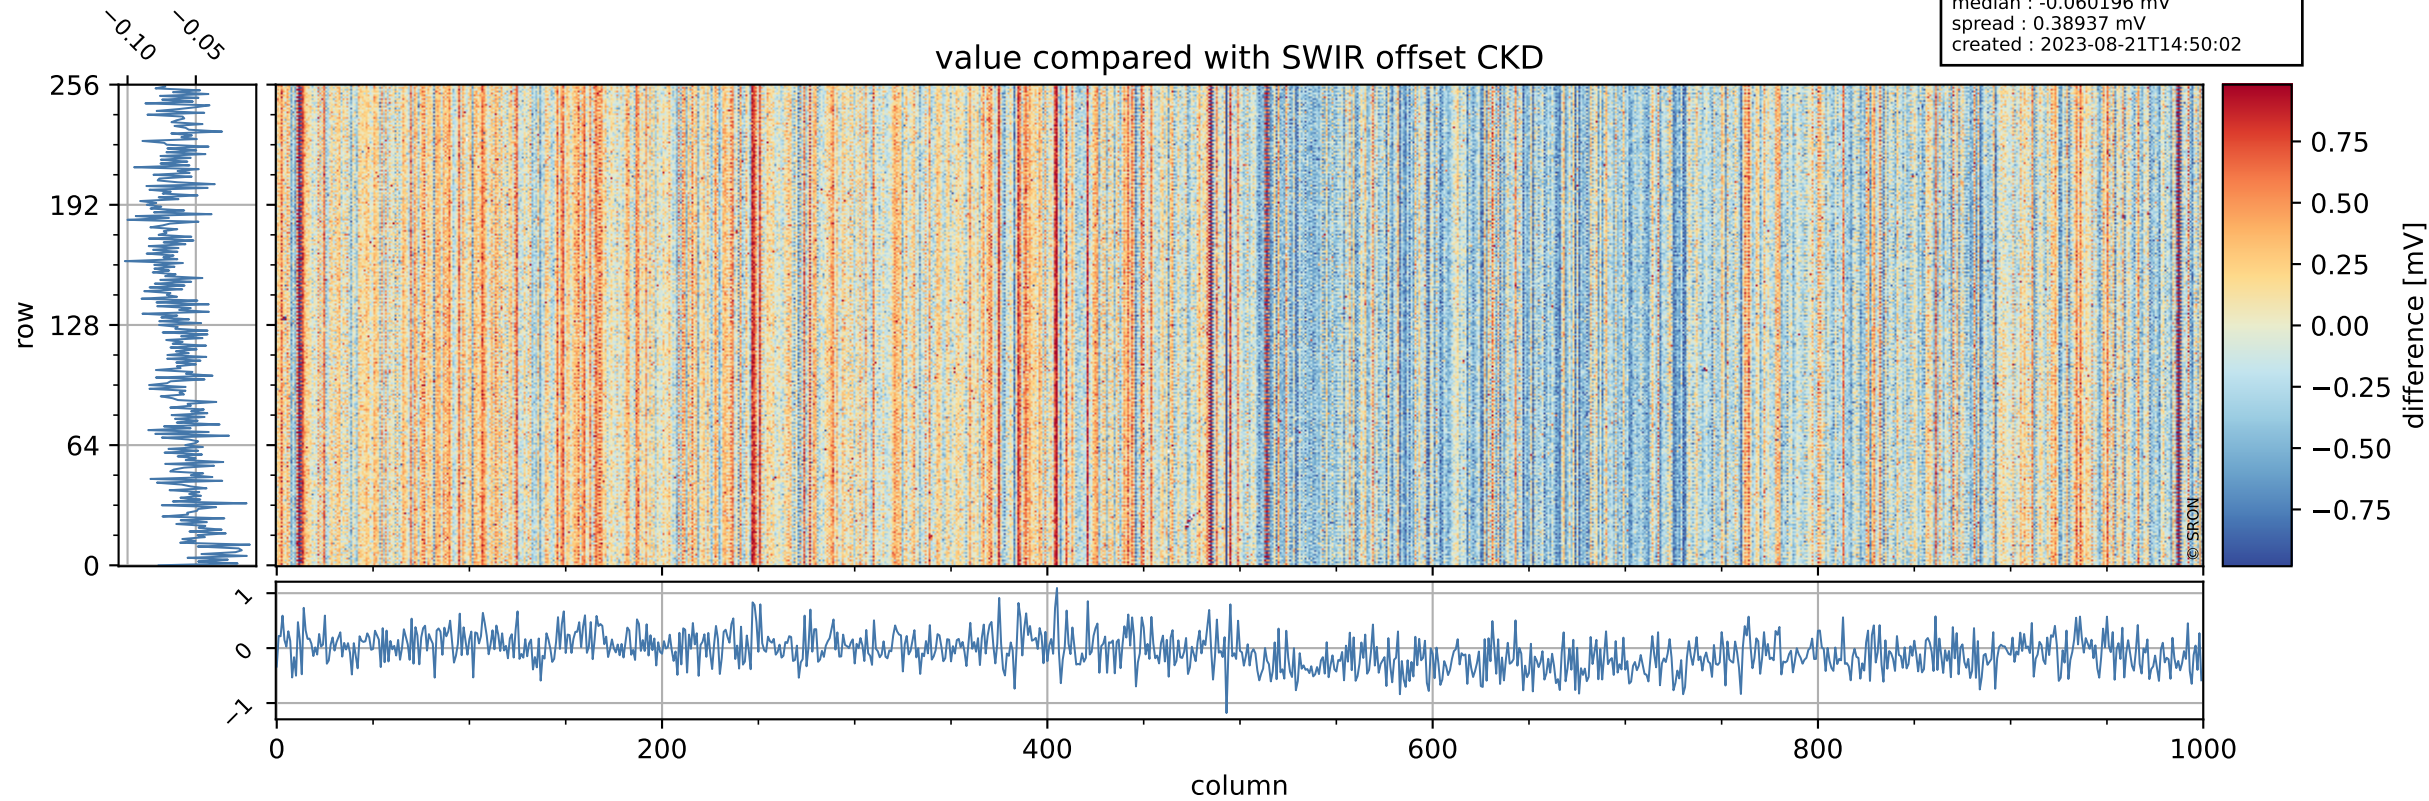

Tropomi SWIR offset (official)

orbits : 18 in [16147, 16192]
coverage : 2020-11-24 / 2020-11-27
median : 0.52596 V
spread : 0.035908 V
created : 2023-08-21T14:50:01

value detector map

Tropomi SWIR offset (official)

orbits : 18 in [16147, 16192]
coverage : 2020-11-24 / 2020-11-27
median : 28.361 μV
spread : 14.32 μV
created : 2023-08-21T14:50:02

Tropomi SWIR offset (official)

value compared with SWIR offset CKD

orbits : 18 in [16147, 16192]
coverage : 2020-11-24 / 2020-11-27
median : -0.060196 mV
spread : 0.38937 mV
created : 2023-08-21T14:50:02

Tropomi SWIR offset (official) ground-tracks of Sentinel-5P

orbits : 18 in [16147, 16192]
coverage : 2020-11-24 / 2020-11-27
created : 2023-08-21T14:50:03

Tropomi SWIR offset (official)

orbits : [2827, 16192]
coverage : 2018-04-30 / 2020-11-27
created : 2023-08-21T14:50:03

trend of detector median & temperatures