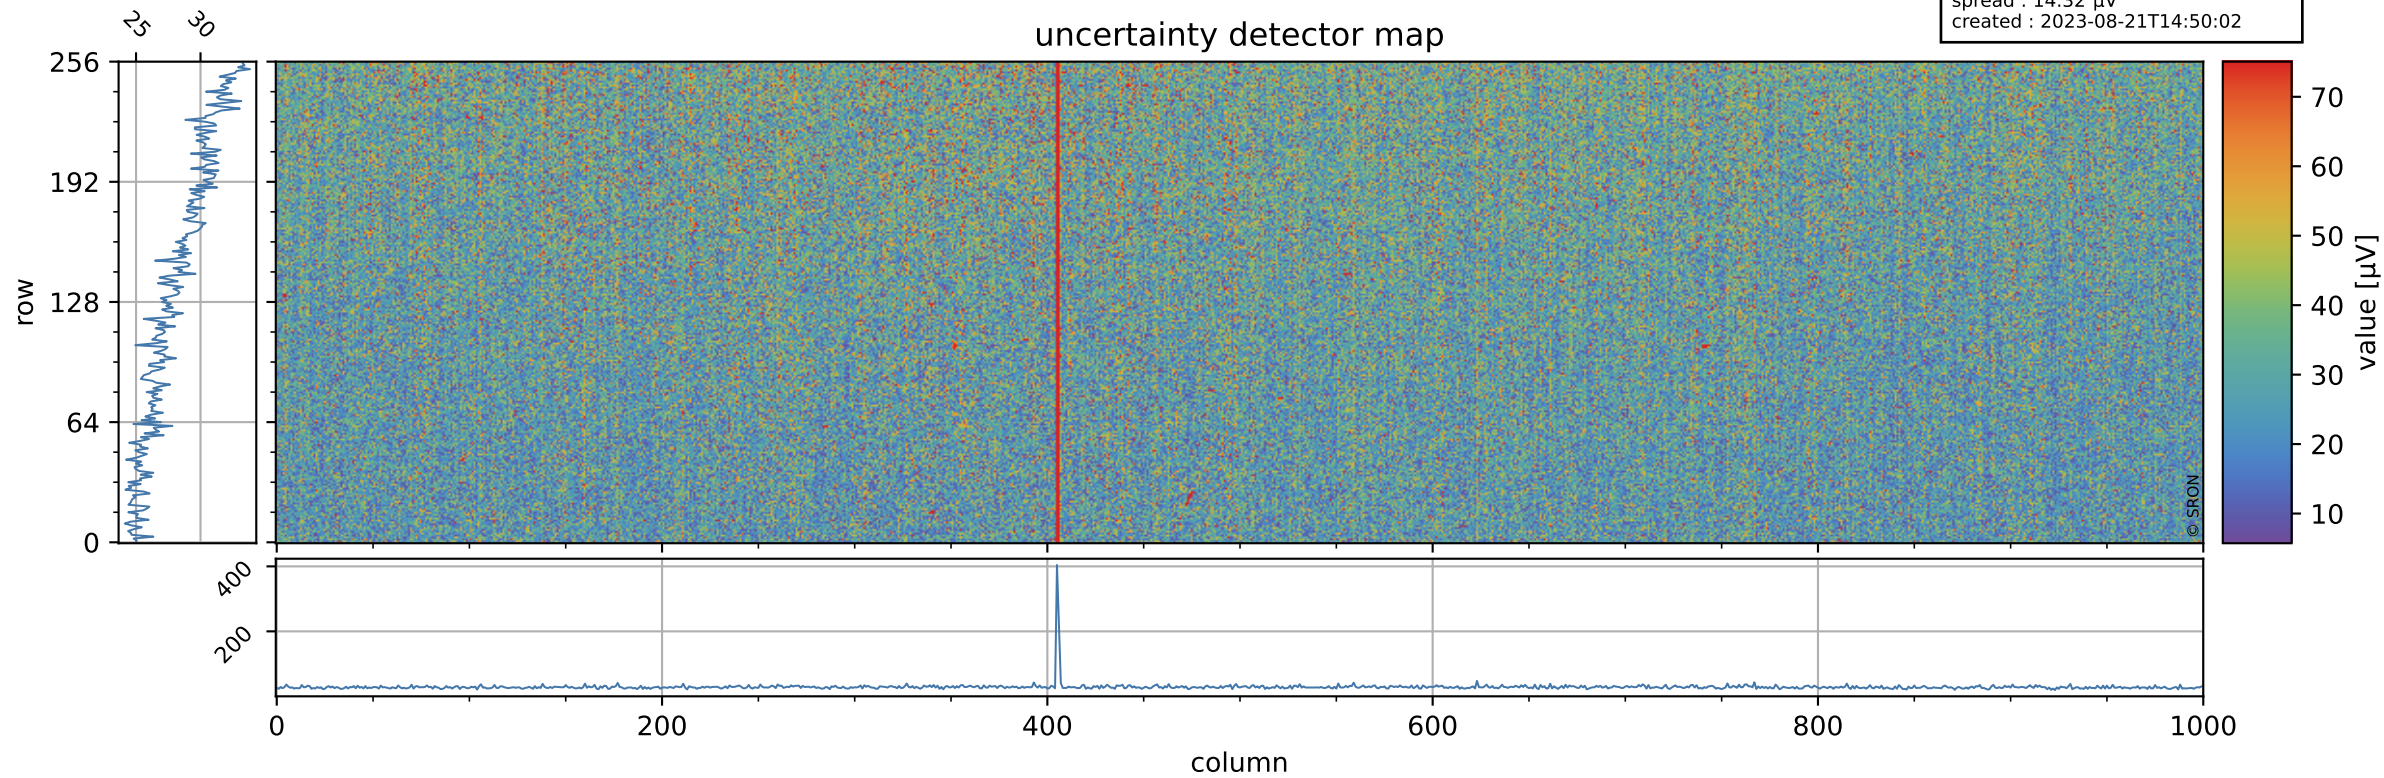

Tropomi SWIR offset (official)

orbits : 18 in [16147, 16192]
coverage : 2020-11-24 / 2020-11-27
median : 0.52596 V
spread : 0.035908 V
created : 2023-08-21T14:50:01

value detector map

Tropomi SWIR offset (official)

orbits : 18 in [16147, 16192]
coverage : 2020-11-24 / 2020-11-27
median : 28.361 μV
spread : 14.32 μV
created : 2023-08-21T14:50:02

Tropomi SWIR offset (official)

value compared with SWIR offset CKD

orbits : 18 in [16147, 16192]
coverage : 2020-11-24 / 2020-11-27
median : -0.060196 mV
spread : 0.38937 mV
created : 2023-08-21T14:50:02

Tropomi SWIR offset (official) ground-tracks of Sentinel-5P

orbits : 18 in [16147, 16192]
coverage : 2020-11-24 / 2020-11-27
created : 2023-08-21T14:50:03

Tropomi SWIR offset (official)

orbits : [2827, 16192]
coverage : 2018-04-30 / 2020-11-27
created : 2023-08-21T14:50:03

trend of detector median & temperatures