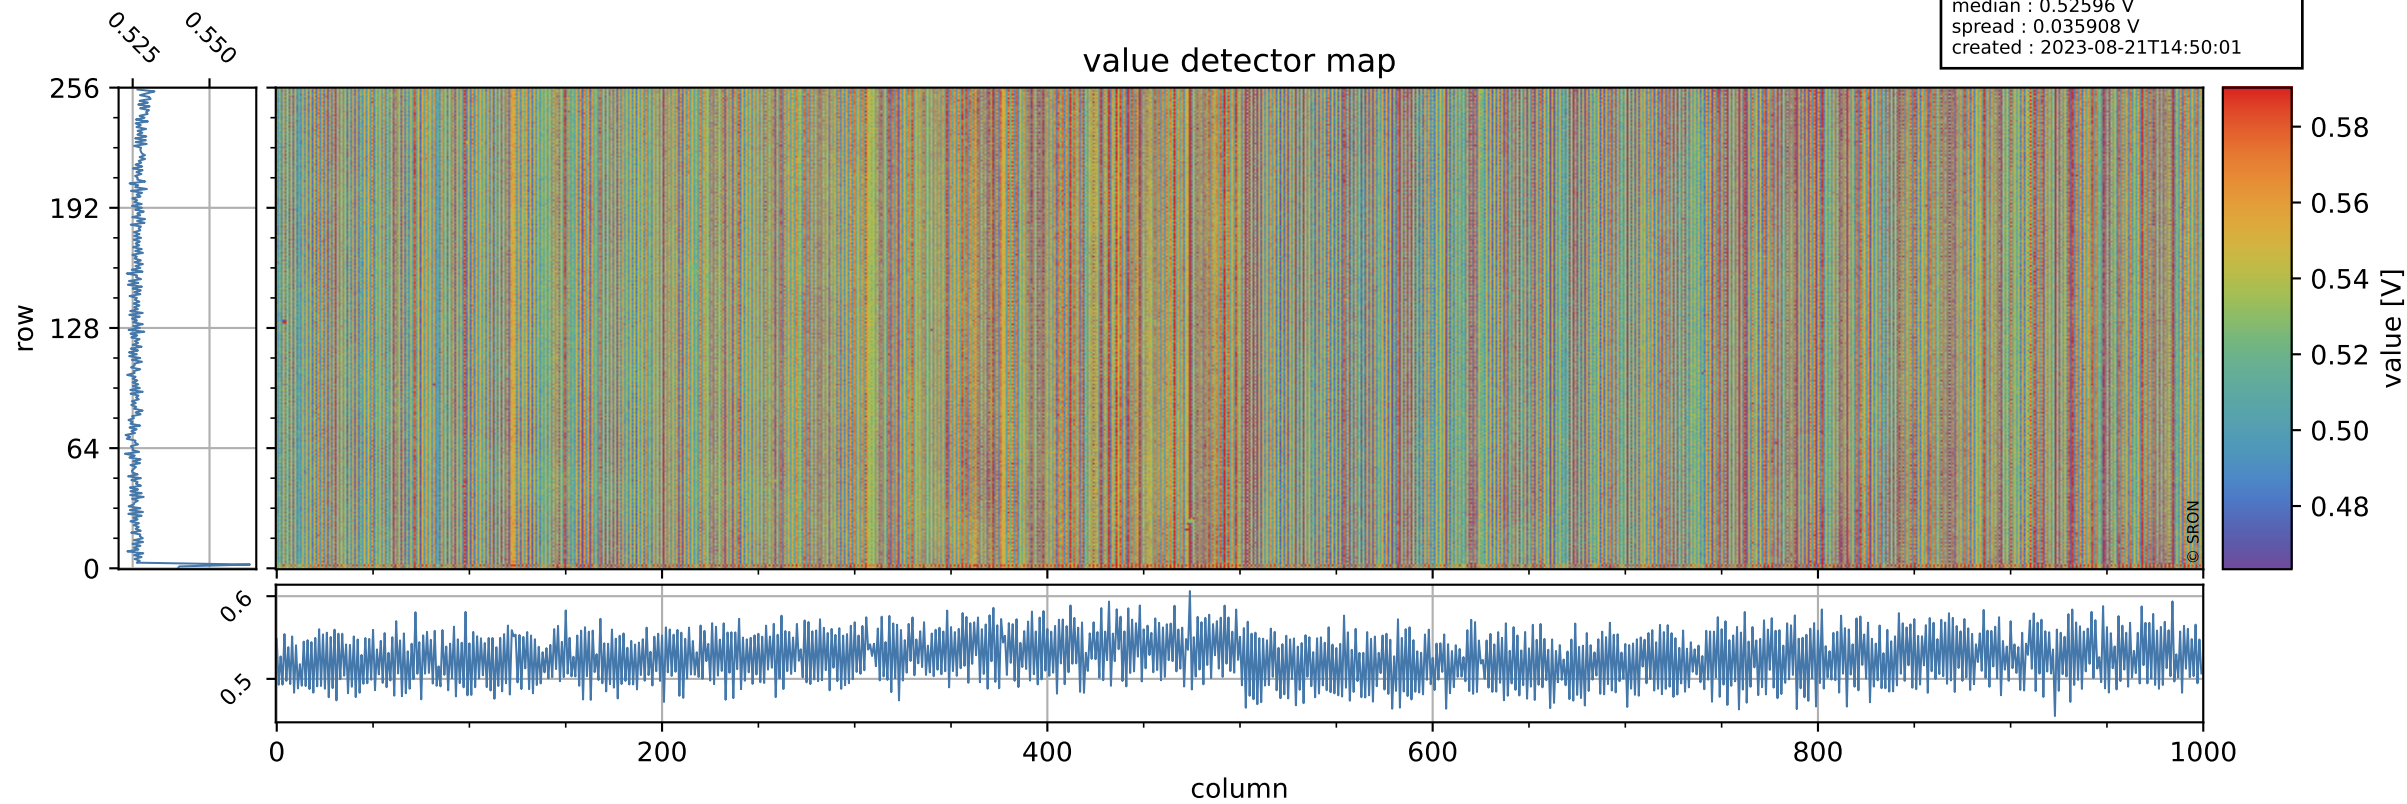

Tropomi SWIR offset (official)

orbits : 18 in [16147, 16192]
coverage : 2020-11-24 / 2020-11-27
median : 0.52596 V
spread : 0.035908 V
created : 2023-08-21T14:50:01

value detector map

Tropomi SWIR offset (official)

orbits : 18 in [16147, 16192]
coverage : 2020-11-24 / 2020-11-27
median : 28.361 μV
spread : 14.32 μV
created : 2023-08-21T14:50:02

Tropomi SWIR offset (official)

value compared with SWIR offset CKD

orbits : 18 in [16147, 16192]
coverage : 2020-11-24 / 2020-11-27
median : -0.060196 mV
spread : 0.38937 mV
created : 2023-08-21T14:50:02

Tropomi SWIR offset (official) ground-tracks of Sentinel-5P

orbits : 18 in [16147, 16192]
coverage : 2020-11-24 / 2020-11-27
created : 2023-08-21T14:50:03

Tropomi SWIR offset (official)

orbits : [2827, 16192]
coverage : 2018-04-30 / 2020-11-27
created : 2023-08-21T14:50:03

trend of detector median & temperatures