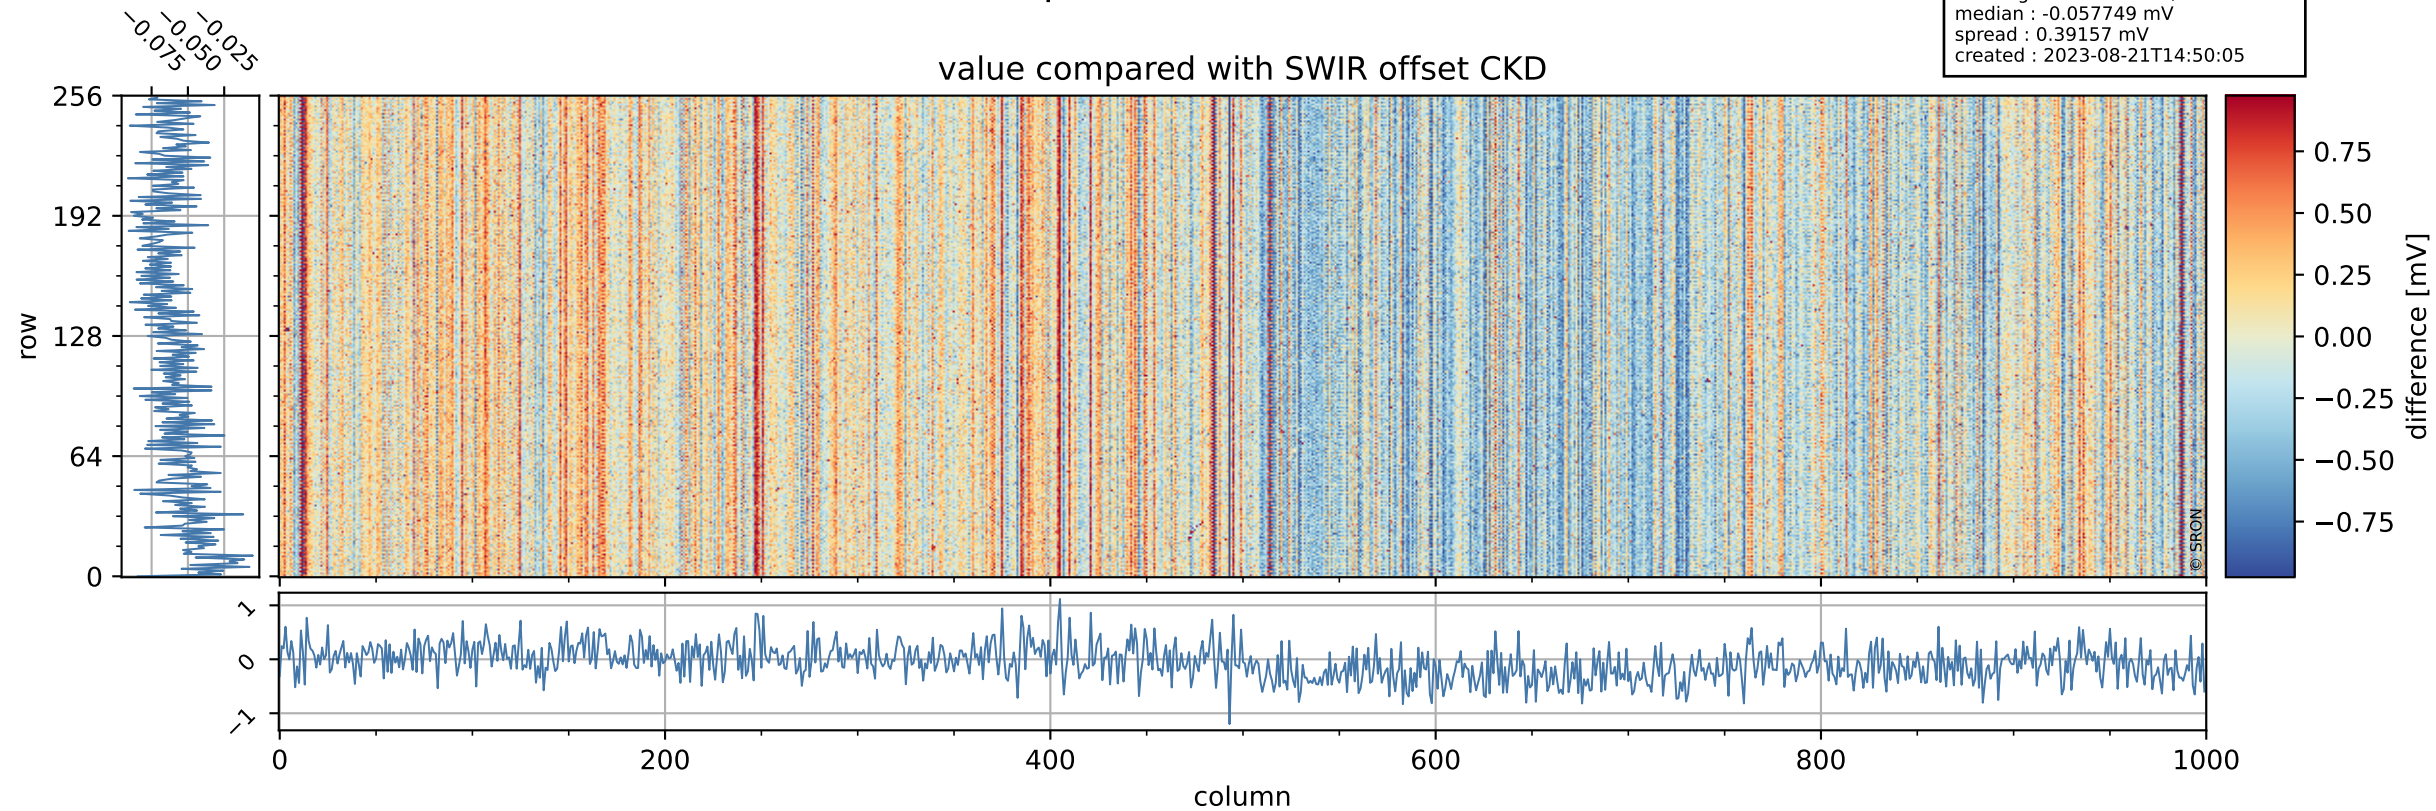

Tropomi SWIR offset (official)

orbits : 19 in [16162, 16207]
coverage : 2020-11-25 / 2020-11-28
median : 0.52596 V
spread : 0.03591 V
created : 2023-08-21T14:50:04

value detector map

Tropomi SWIR offset (official)

orbits : 19 in [16162, 16207]
coverage : 2020-11-25 / 2020-11-28
median : 27.481 μV
spread : 14.003 μV
created : 2023-08-21T14:50:05

Tropomi SWIR offset (official)

value compared with SWIR offset CKD

orbits : 19 in [16162, 16207]
coverage : 2020-11-25 / 2020-11-28
median : -0.057749 mV
spread : 0.39157 mV
created : 2023-08-21T14:50:05

Tropomi SWIR offset (official) ground-tracks of Sentinel-5P

orbits : 19 in [16162, 16207]
coverage : 2020-11-25 / 2020-11-28
created : 2023-08-21T14:50:06

Tropomi SWIR offset (official)

orbits : [2827, 16207]
coverage : 2018-04-30 / 2020-11-28
created : 2023-08-21T14:50:06

trend of detector median & temperatures