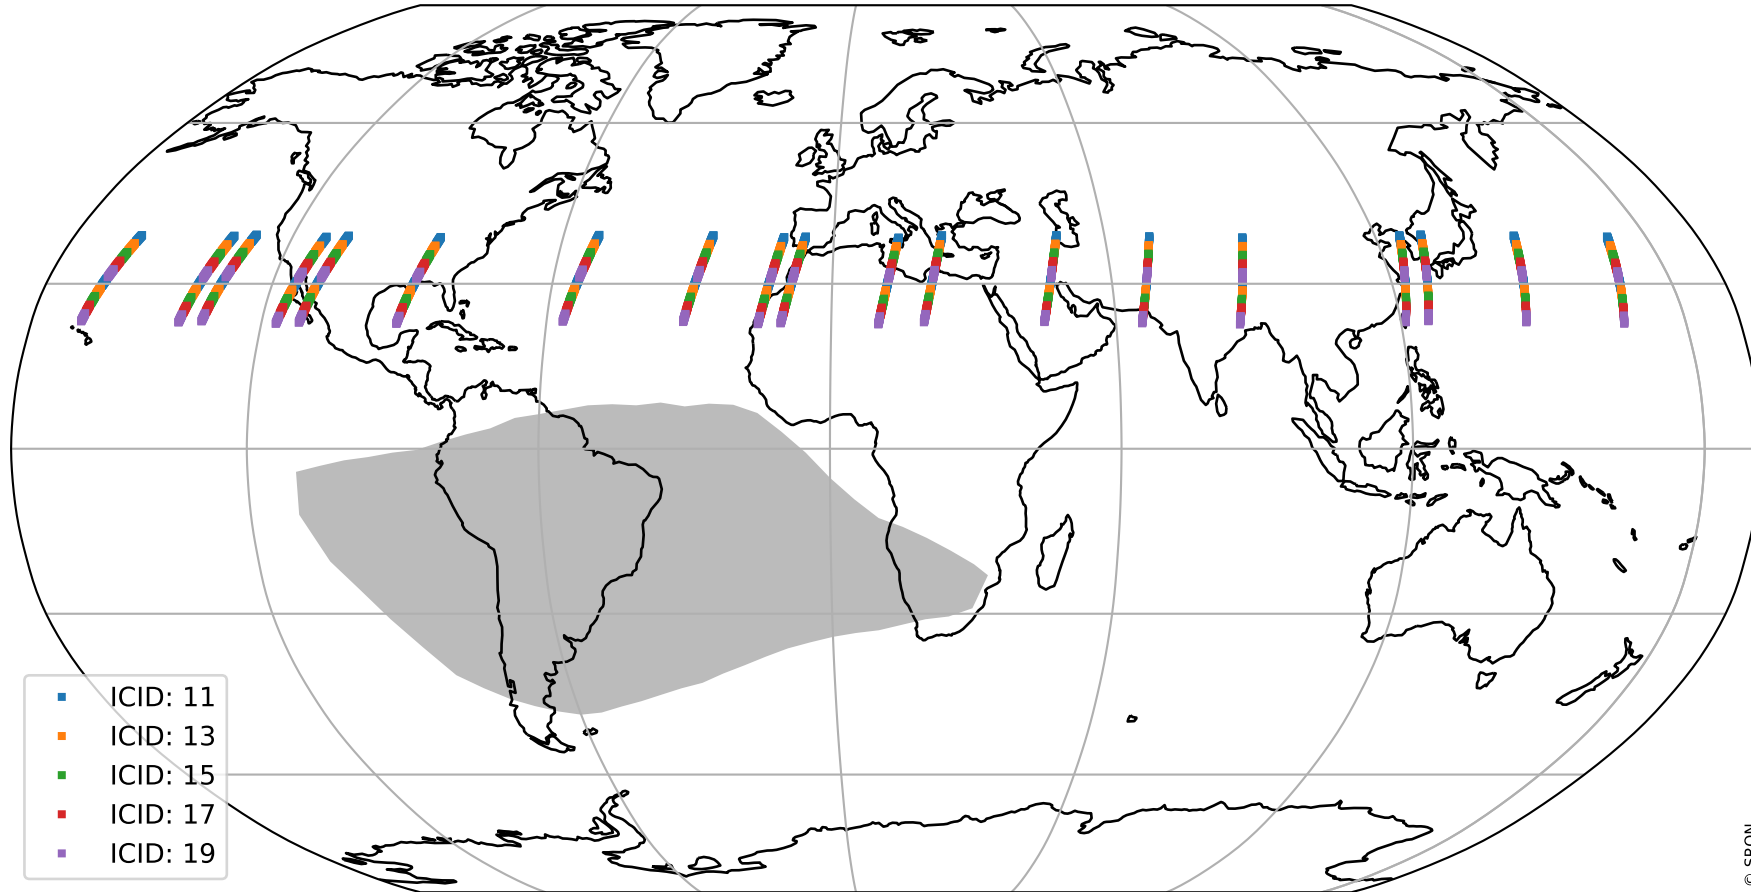

Tropomi SWIR offset (official)

orbits : 19 in [16162, 16207]
coverage : 2020-11-25 / 2020-11-28
median : 0.52596 V
spread : 0.03591 V
created : 2023-08-21T14:50:04

value detector map

Tropomi SWIR offset (official)

orbits : 19 in [16162, 16207]
coverage : 2020-11-25 / 2020-11-28
median : 27.481 μV
spread : 14.003 μV
created : 2023-08-21T14:50:05

Tropomi SWIR offset (official)

value compared with SWIR offset CKD

orbits : 19 in [16162, 16207]
coverage : 2020-11-25 / 2020-11-28
median : -0.057749 mV
spread : 0.39157 mV
created : 2023-08-21T14:50:05

Tropomi SWIR offset (official) ground-tracks of Sentinel-5P

orbits : 19 in [16162, 16207]
coverage : 2020-11-25 / 2020-11-28
created : 2023-08-21T14:50:06

Tropomi SWIR offset (official)

orbits : [2827, 16207]
coverage : 2018-04-30 / 2020-11-28
created : 2023-08-21T14:50:06