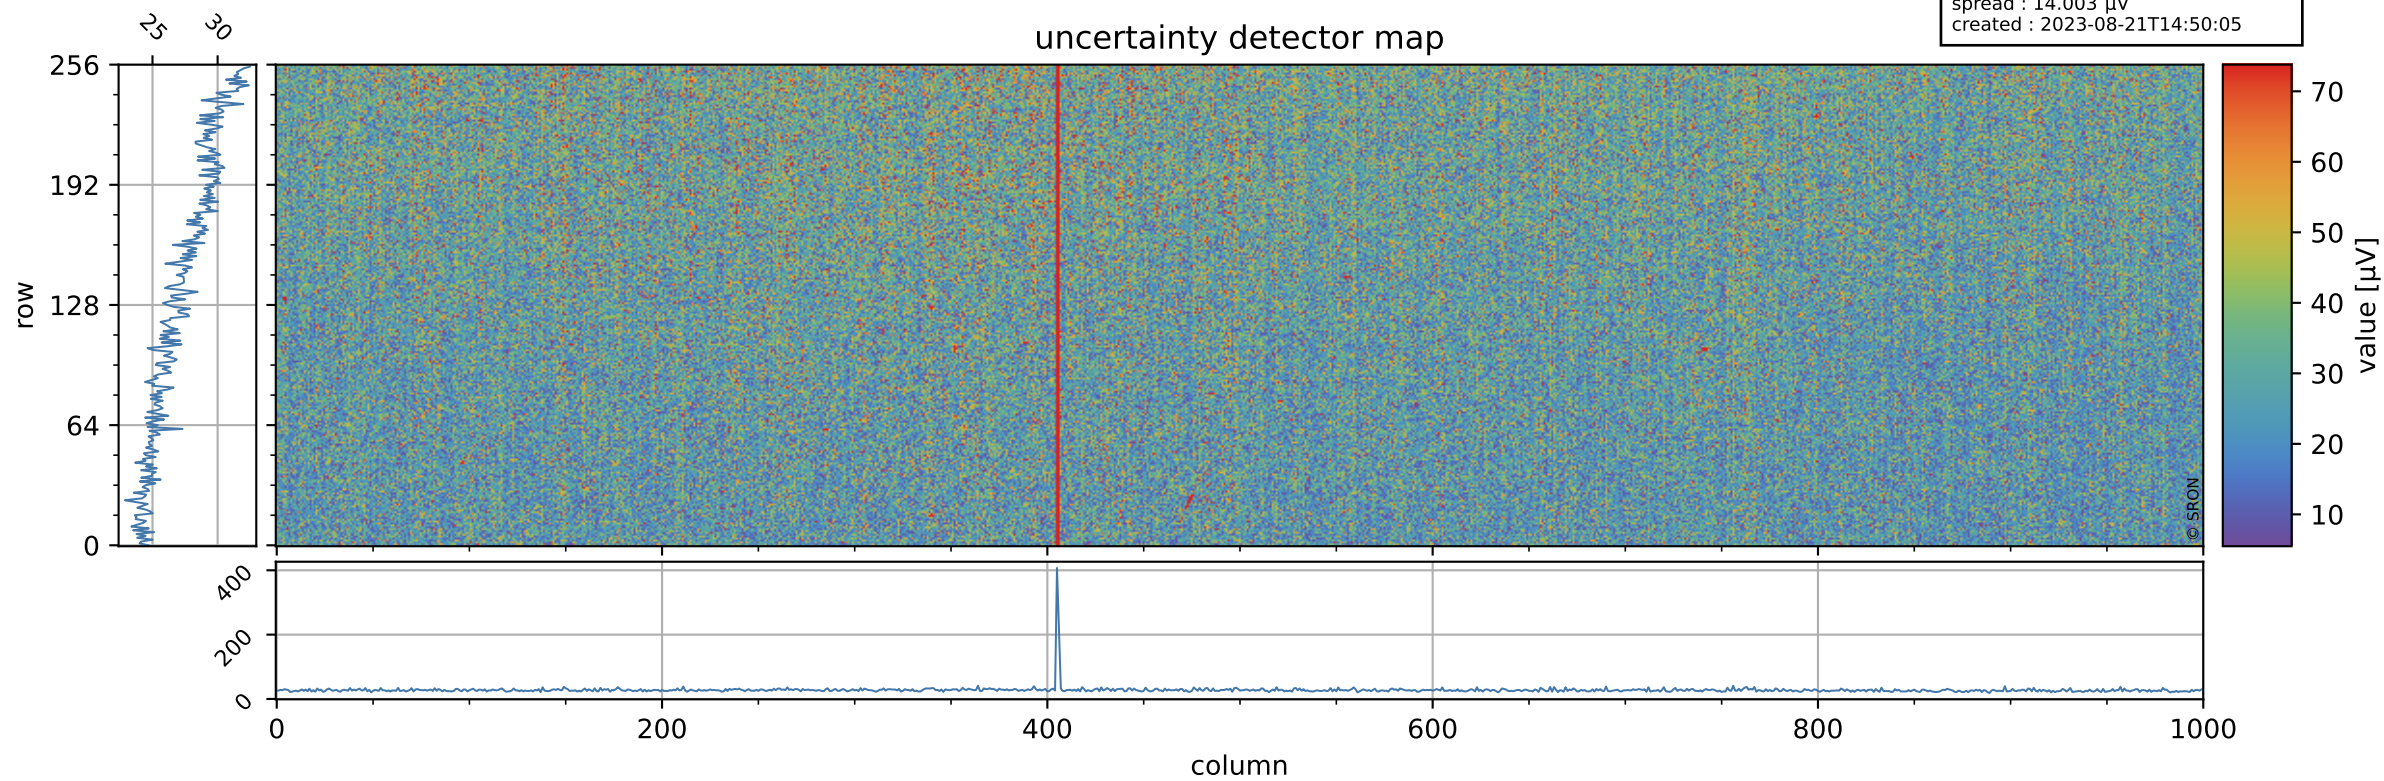

Tropomi SWIR offset (official)

orbits : 19 in [16162, 16207]
coverage : 2020-11-25 / 2020-11-28
median : 0.52596 V
spread : 0.03591 V
created : 2023-08-21T14:50:04

value detector map

Tropomi SWIR offset (official)

orbits : 19 in [16162, 16207]
coverage : 2020-11-25 / 2020-11-28
median : 27.481 μV
spread : 14.003 μV
created : 2023-08-21T14:50:05

Tropomi SWIR offset (official)

value compared with SWIR offset CKD

orbits : 19 in [16162, 16207]
coverage : 2020-11-25 / 2020-11-28
median : -0.057749 mV
spread : 0.39157 mV
created : 2023-08-21T14:50:05

Tropomi SWIR offset (official) ground-tracks of Sentinel-5P

orbits : 19 in [16162, 16207]
coverage : 2020-11-25 / 2020-11-28
created : 2023-08-21T14:50:06

Tropomi SWIR offset (official)

orbits : [2827, 16207]
coverage : 2018-04-30 / 2020-11-28
created : 2023-08-21T14:50:06

trend of detector median & temperatures