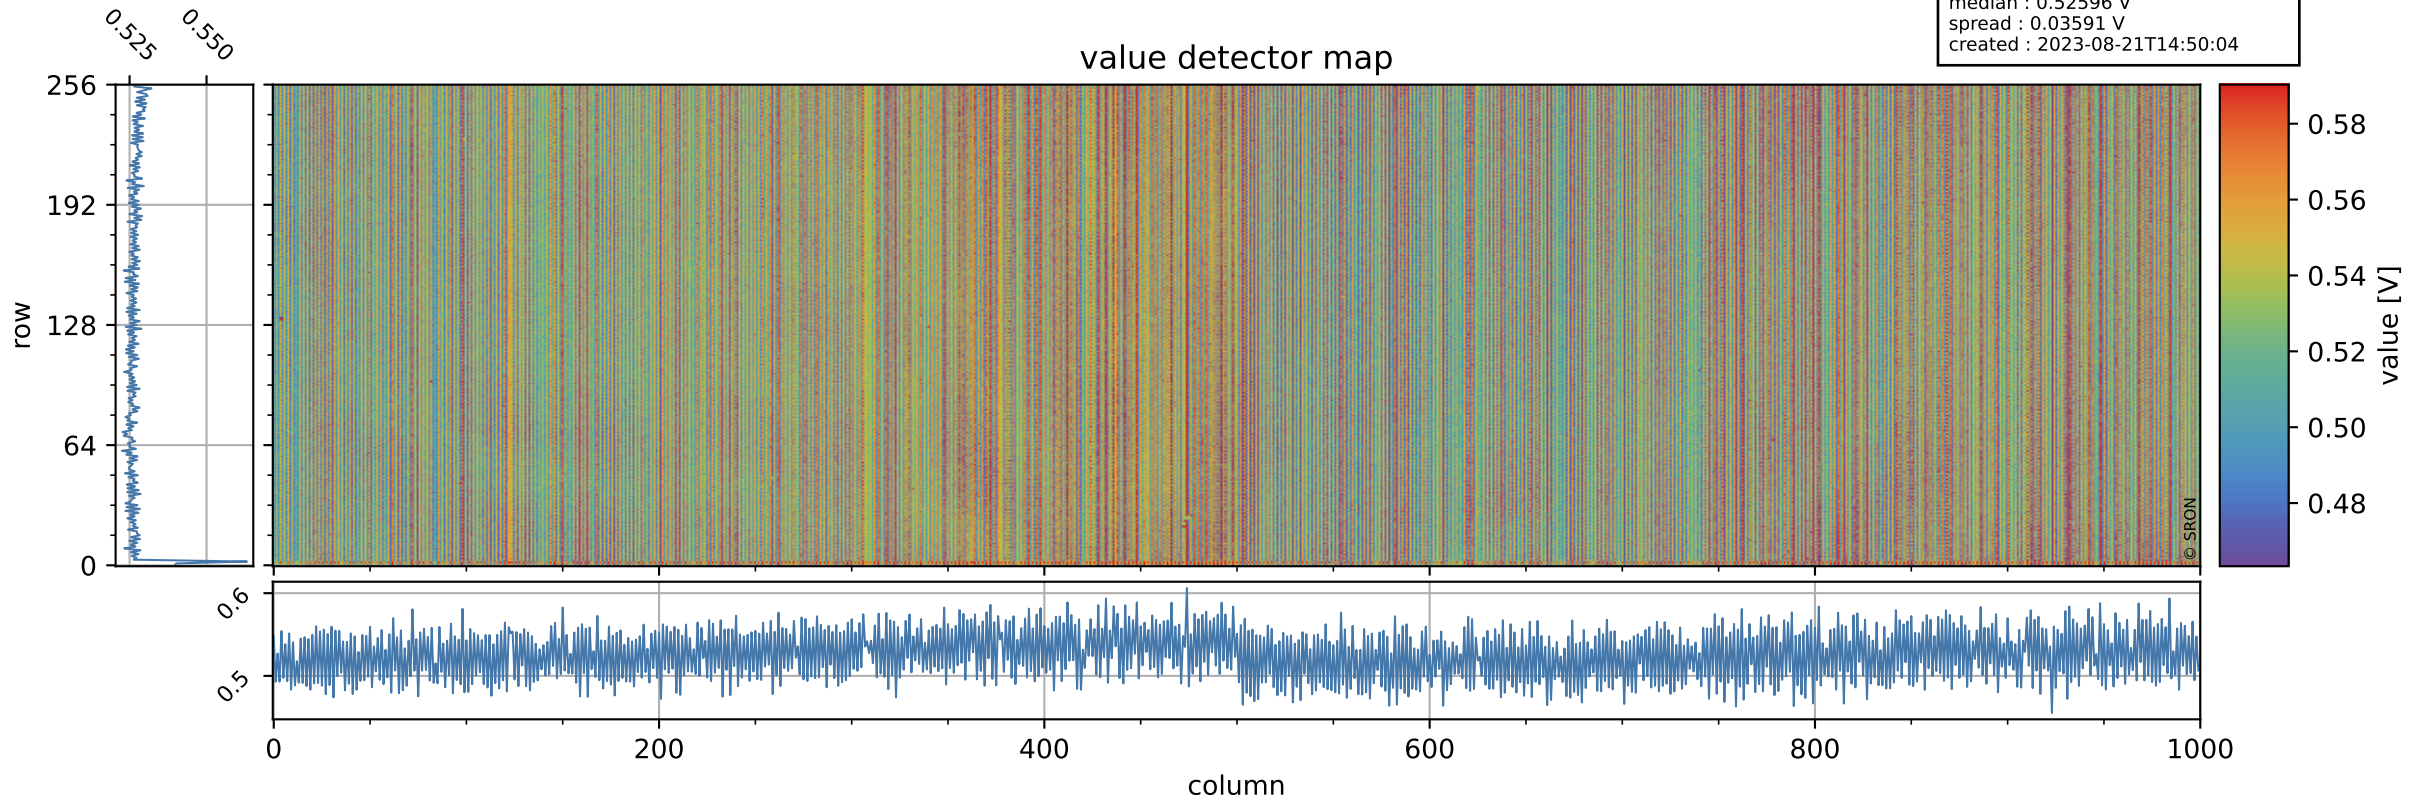

Tropomi SWIR offset (official)

orbits : 19 in [16162, 16207]
coverage : 2020-11-25 / 2020-11-28
median : 0.52596 V
spread : 0.03591 V
created : 2023-08-21T14:50:04

value detector map

Tropomi SWIR offset (official)

orbits : 19 in [16162, 16207]
coverage : 2020-11-25 / 2020-11-28
median : 27.481 μV
spread : 14.003 μV
created : 2023-08-21T14:50:05

Tropomi SWIR offset (official)

value compared with SWIR offset CKD

orbits : 19 in [16162, 16207]
coverage : 2020-11-25 / 2020-11-28
median : -0.057749 mV
spread : 0.39157 mV
created : 2023-08-21T14:50:05

Tropomi SWIR offset (official) ground-tracks of Sentinel-5P

orbits : 19 in [16162, 16207]
coverage : 2020-11-25 / 2020-11-28
created : 2023-08-21T14:50:06

Tropomi SWIR offset (official)

orbits : [2827, 16207]
coverage : 2018-04-30 / 2020-11-28
created : 2023-08-21T14:50:06

trend of detector median & temperatures