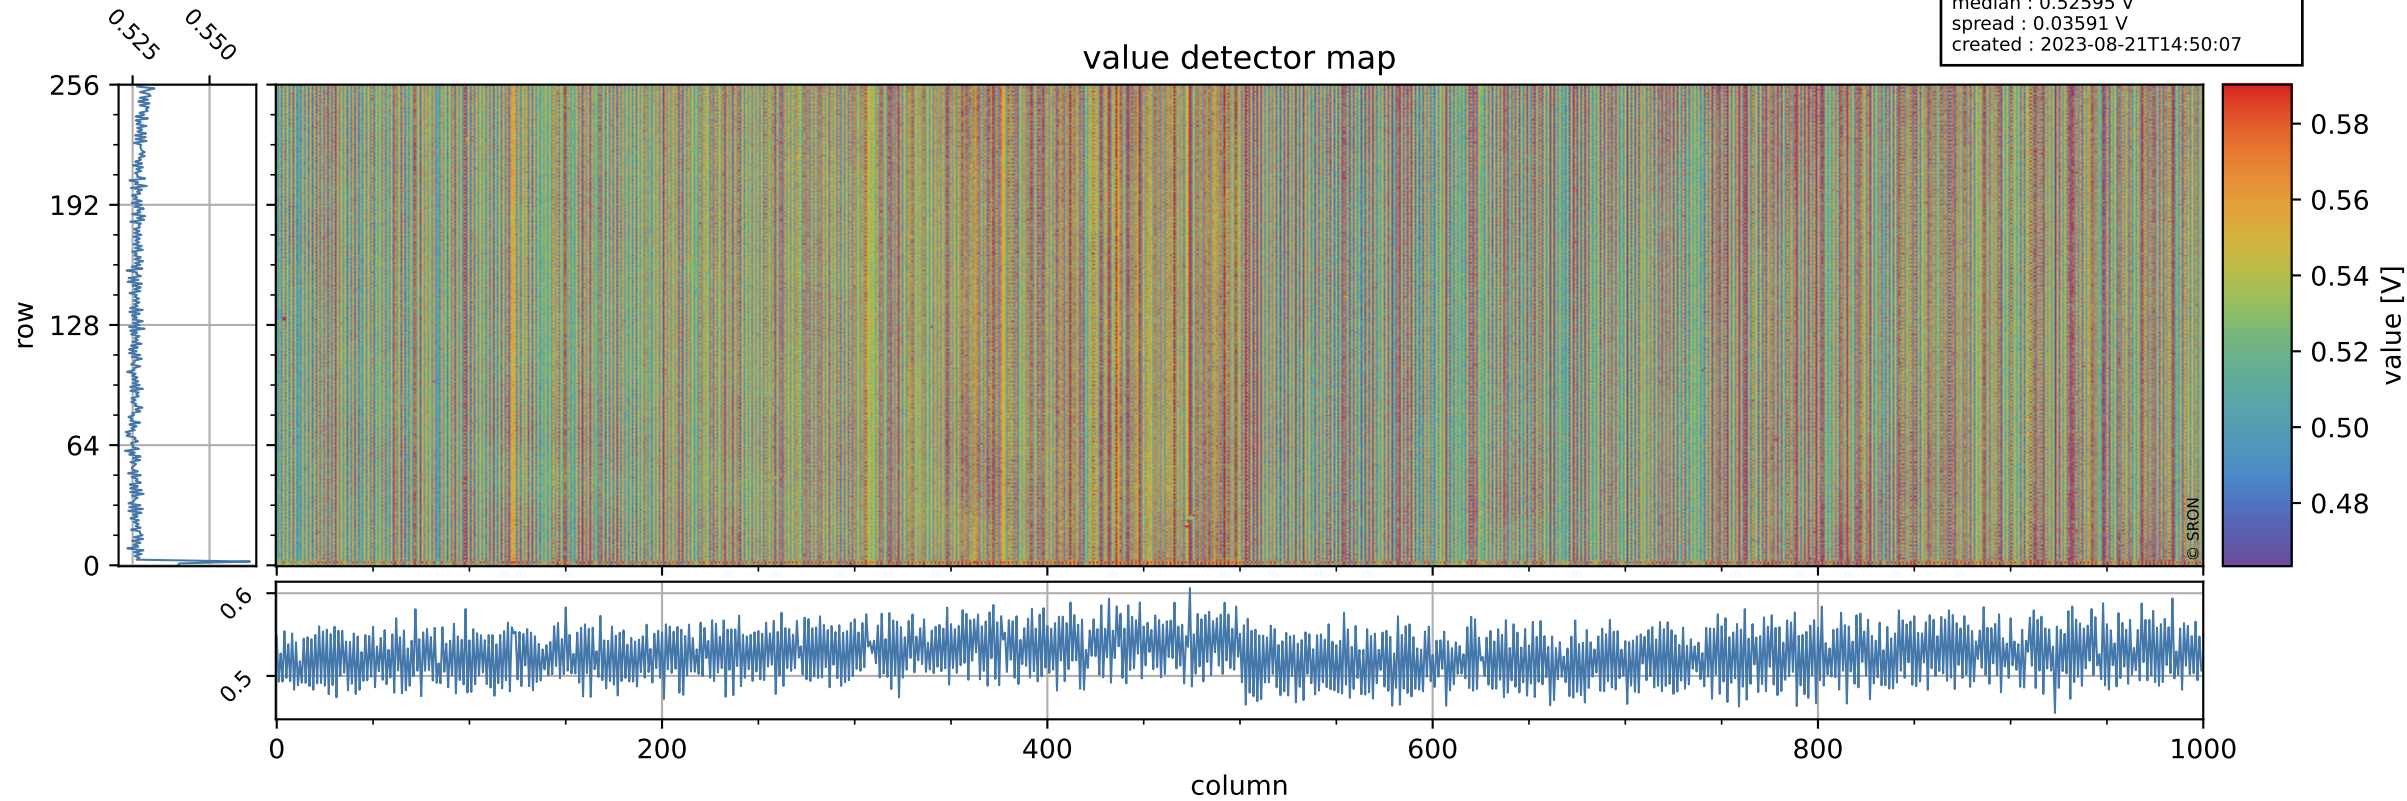

# Tropomi SWIR offset (official)

orbits : 19 in [16177, 16222]  
coverage : 2020-11-26 / 2020-11-29  
median : 0.52595 V  
spread : 0.03591 V  
created : 2023-08-21T14:50:07

## value detector map

# Tropomi SWIR offset (official)

orbits : 19 in [16177, 16222]  
coverage : 2020-11-26 / 2020-11-29  
median : 27.374  $\mu\text{V}$   
spread : 13.95  $\mu\text{V}$   
created : 2023-08-21T14:50:08

# Tropomi SWIR offset (official) ground-tracks of Sentinel-5P

orbits : 19 in [16177, 16222]  
coverage : 2020-11-26 / 2020-11-29  
created : 2023-08-21T14:50:08