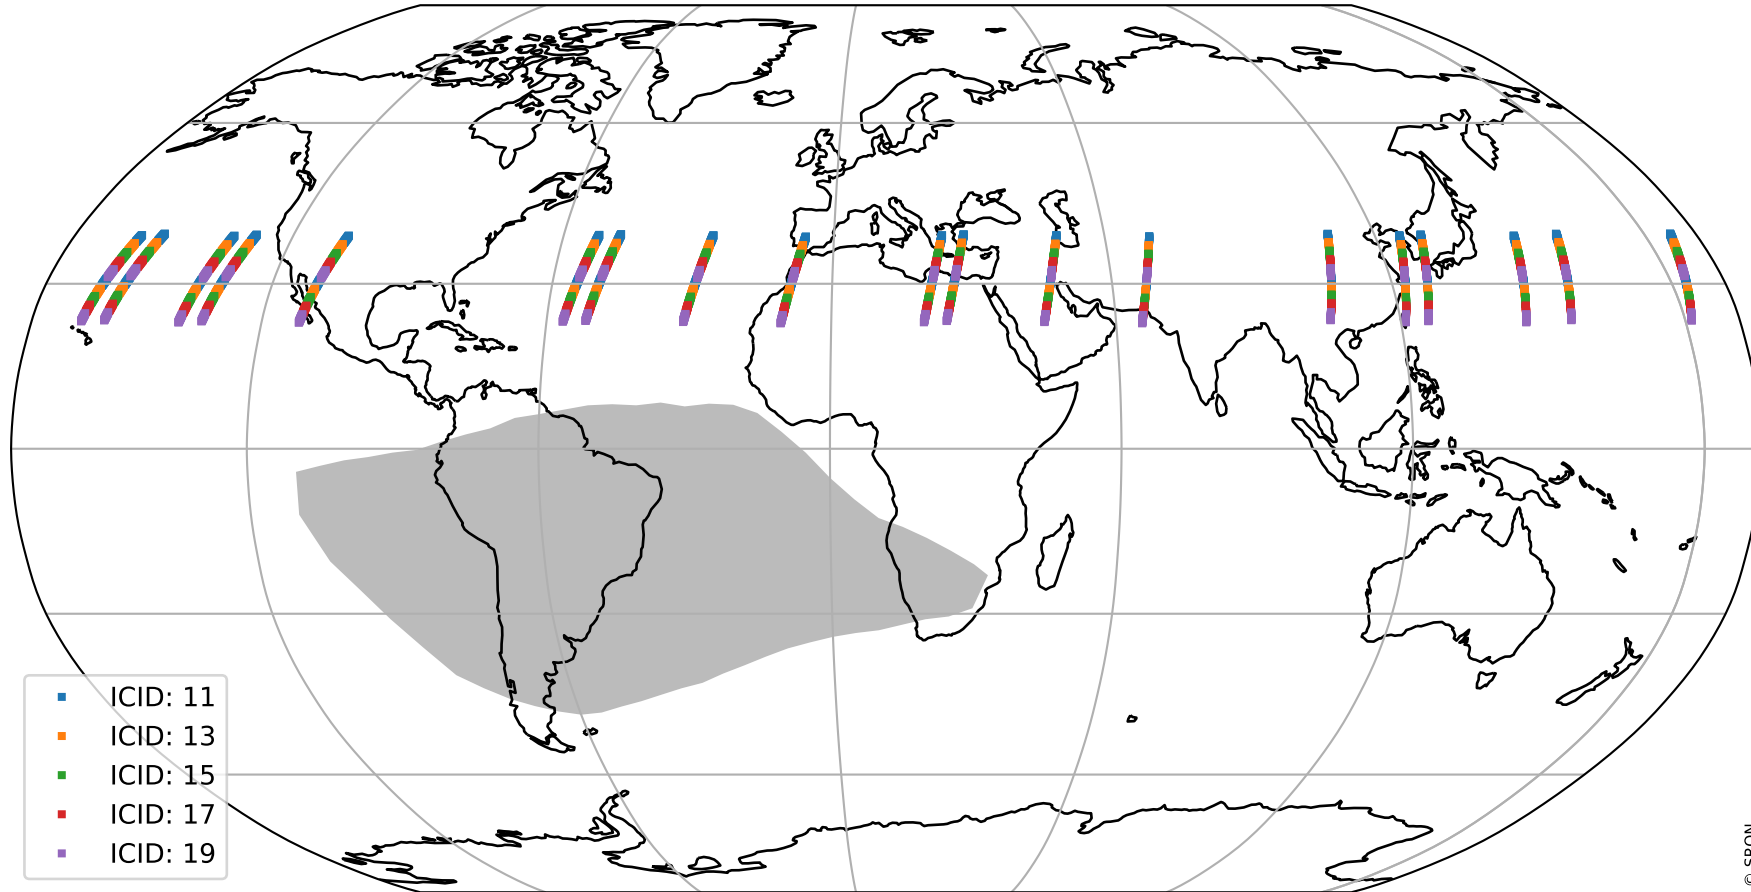

# Tropomi SWIR offset (official)

orbits : 19 in [16177, 16222]  
coverage : 2020-11-26 / 2020-11-29  
median : 27.374  $\mu\text{V}$   
spread : 13.95  $\mu\text{V}$   
created : 2023-08-21T14:50:08

# Tropomi SWIR offset (official)

value compared with SWIR offset CKD

orbits : 19 in [16177, 16222]  
coverage : 2020-11-26 / 2020-11-29  
median : -0.062863 mV  
spread : 0.39225 mV  
created : 2023-08-21T14:50:08

# Tropomi SWIR offset (official) ground-tracks of Sentinel-5P

orbits : 19 in [16177, 16222]  
coverage : 2020-11-26 / 2020-11-29  
created : 2023-08-21T14:50:08

# Tropomi SWIR offset (official)

orbits : [2827, 16222]  
coverage : 2018-04-30 / 2020-11-29  
created : 2023-08-21T14:50:09