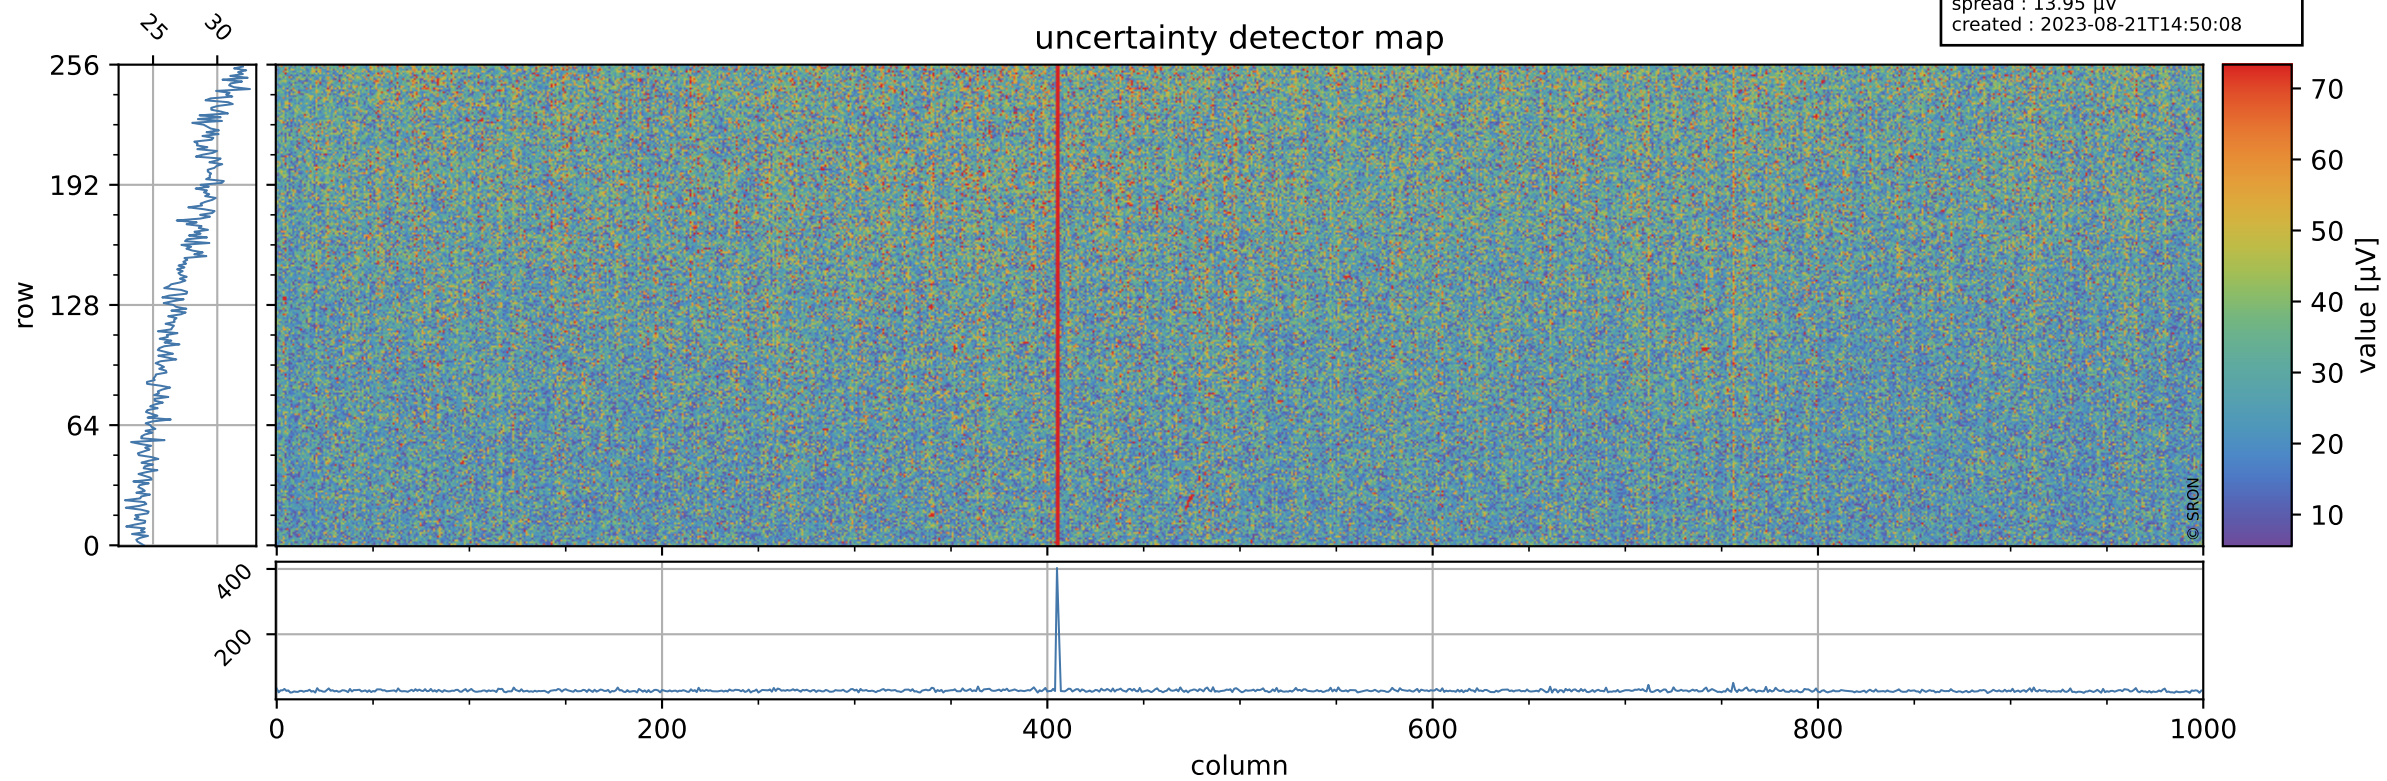

# Tropomi SWIR offset (official)

orbits : 19 in [16177, 16222]  
coverage : 2020-11-26 / 2020-11-29  
median : 0.52595 V  
spread : 0.03591 V  
created : 2023-08-21T14:50:07

## value detector map

# Tropomi SWIR offset (official)

orbits : 19 in [16177, 16222]  
coverage : 2020-11-26 / 2020-11-29  
median : 27.374  $\mu\text{V}$   
spread : 13.95  $\mu\text{V}$   
created : 2023-08-21T14:50:08

# Tropomi SWIR offset (official) ground-tracks of Sentinel-5P

orbits : 19 in [16177, 16222]  
coverage : 2020-11-26 / 2020-11-29  
created : 2023-08-21T14:50:08