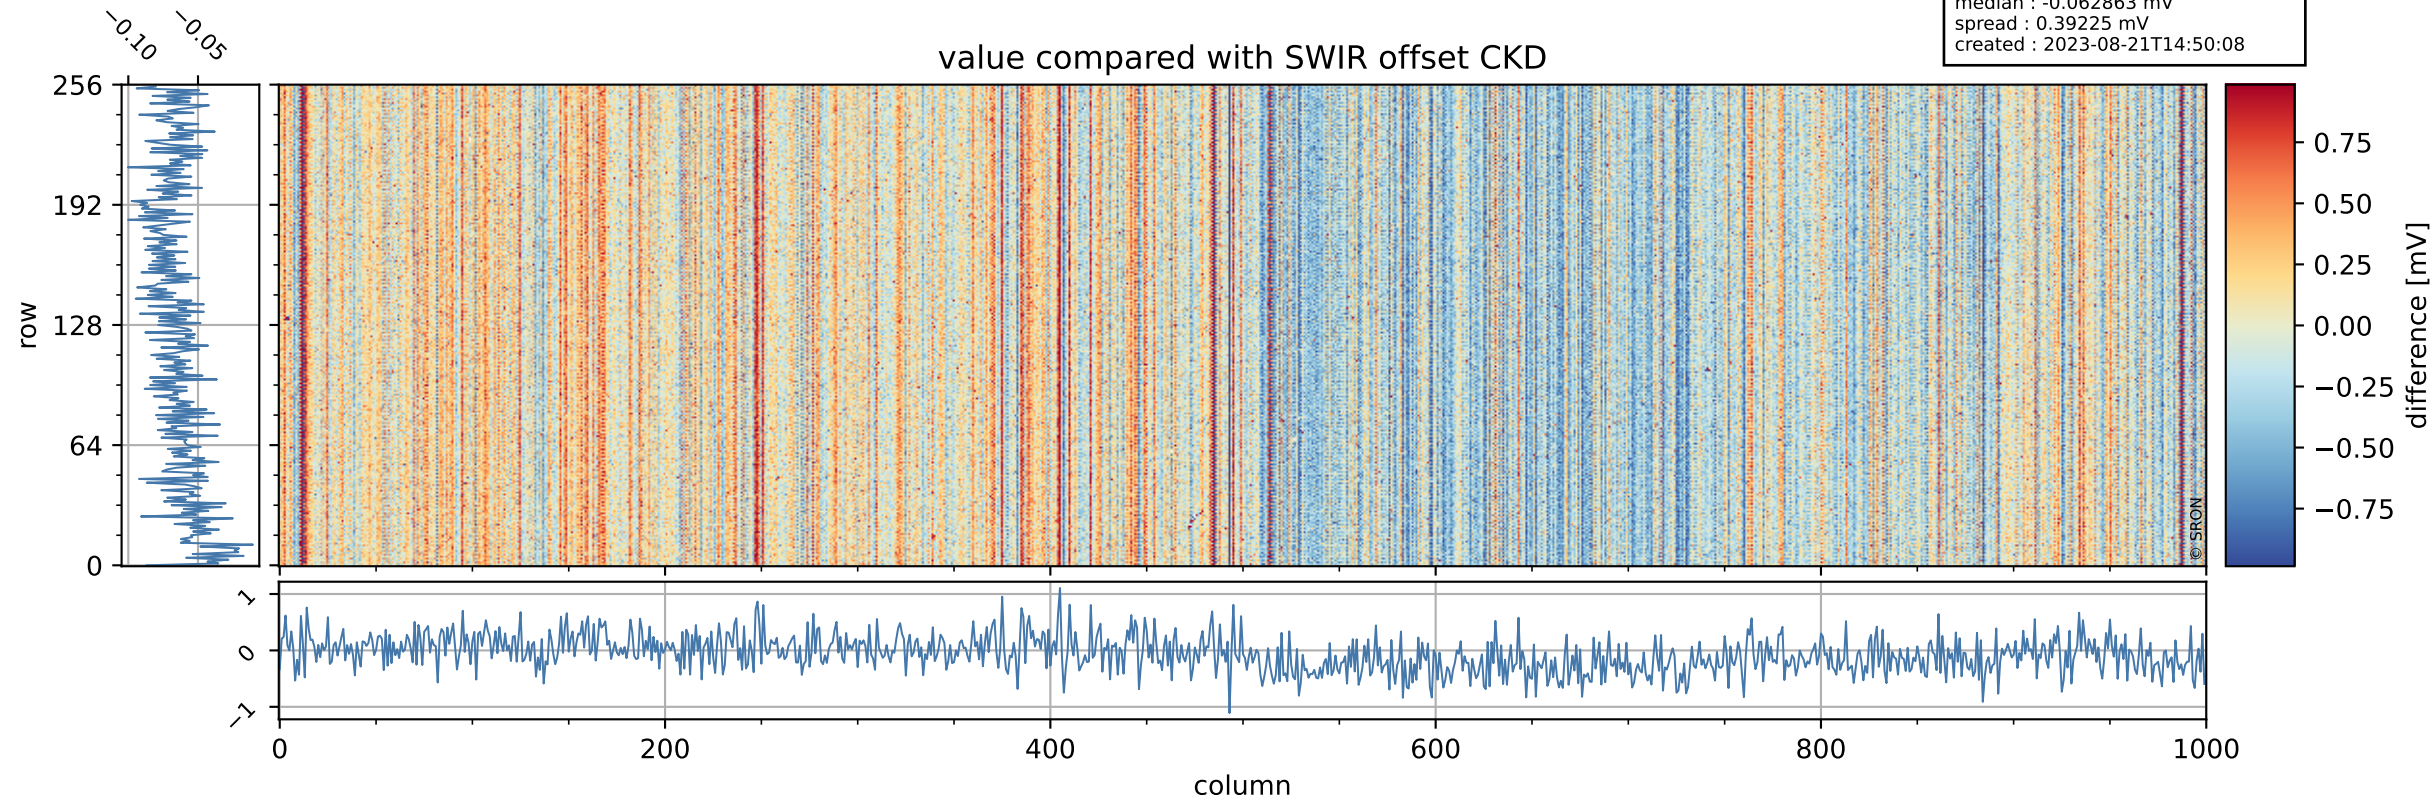

## value detector map

# Tropomi SWIR offset (official)

orbits : 19 in [16177, 16222]  
coverage : 2020-11-26 / 2020-11-29  
median : 27.374  $\mu\text{V}$   
spread : 13.95  $\mu\text{V}$   
created : 2023-08-21T14:50:08

# Tropomi SWIR offset (official) ground-tracks of Sentinel-5P

orbits : 19 in [16177, 16222]  
coverage : 2020-11-26 / 2020-11-29  
created : 2023-08-21T14:50:08

# Tropomi SWIR offset (official)

orbits : [2827, 16222]  
coverage : 2018-04-30 / 2020-11-29  
created : 2023-08-21T14:50:09