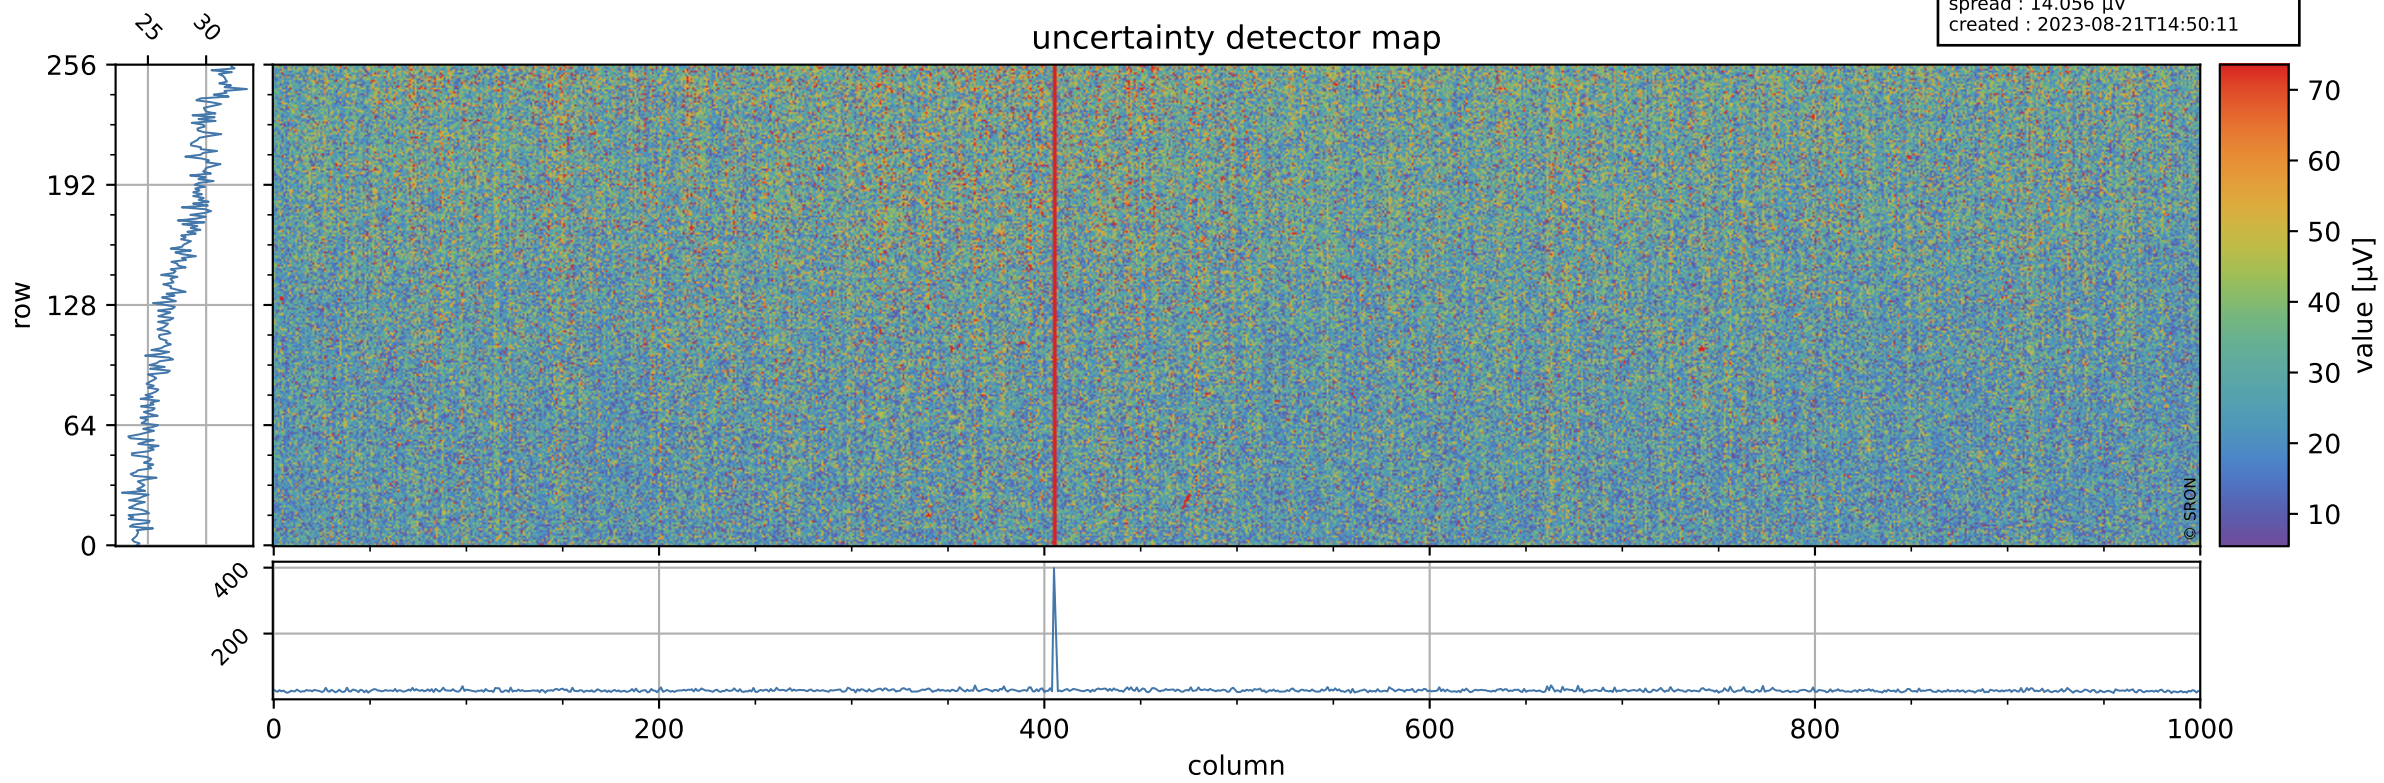

# Tropomi SWIR offset (official)

orbits : 20 in [16192, 16237]  
coverage : 2020-11-27 / 2020-11-30  
median : 0.52595 V  
spread : 0.035912 V  
created : 2023-08-21T14:50:10

## value detector map

# Tropomi SWIR offset (official)

orbits : 20 in [16192, 16237]  
coverage : 2020-11-27 / 2020-11-30  
median : 27.556  $\mu\text{V}$   
spread : 14.056  $\mu\text{V}$   
created : 2023-08-21T14:50:11

# Tropomi SWIR offset (official) ground-tracks of Sentinel-5P

orbits : 20 in [16192, 16237]  
coverage : 2020-11-27 / 2020-11-30  
created : 2023-08-21T14:50:12