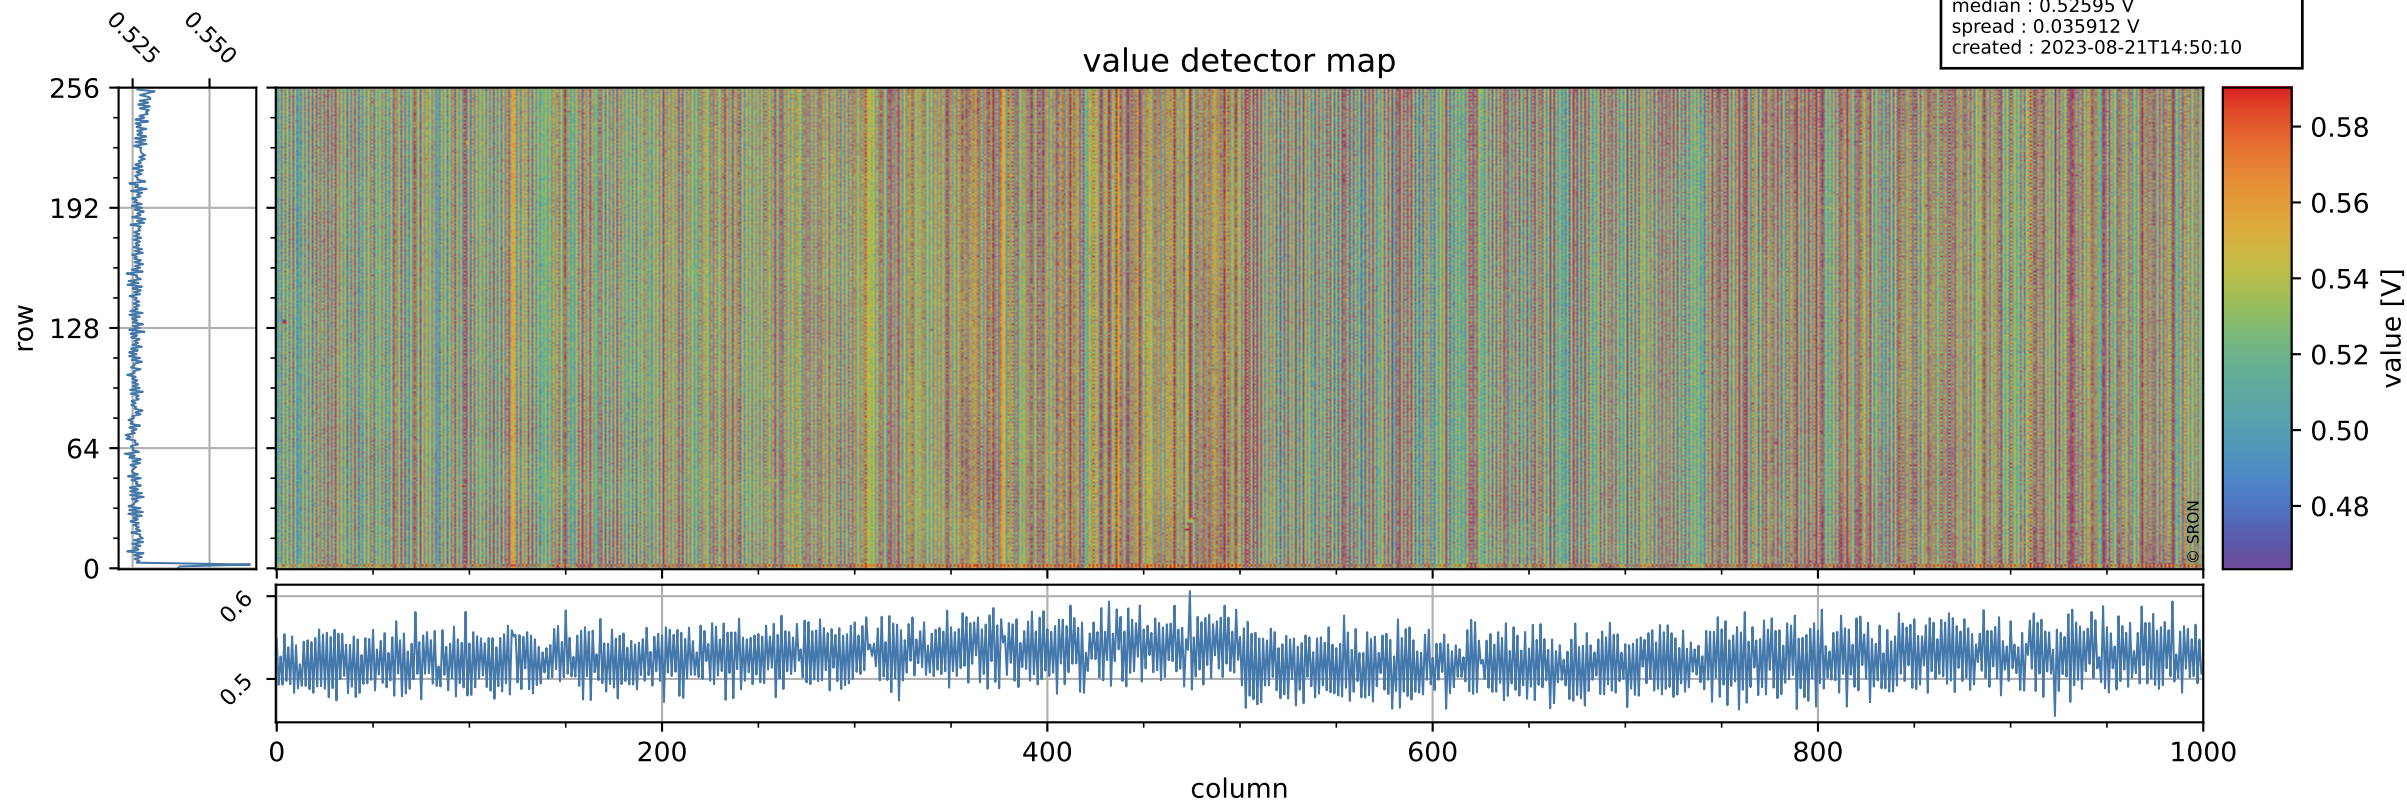

# Tropomi SWIR offset (official)

orbits : 20 in [16192, 16237]  
coverage : 2020-11-27 / 2020-11-30  
median : 0.52595 V  
spread : 0.035912 V  
created : 2023-08-21T14:50:10

## value detector map

# Tropomi SWIR offset (official)

orbits : 20 in [16192, 16237]  
coverage : 2020-11-27 / 2020-11-30  
median : 27.556  $\mu\text{V}$   
spread : 14.056  $\mu\text{V}$   
created : 2023-08-21T14:50:11

# Tropomi SWIR offset (official) ground-tracks of Sentinel-5P

orbits : 20 in [16192, 16237]  
coverage : 2020-11-27 / 2020-11-30  
created : 2023-08-21T14:50:12