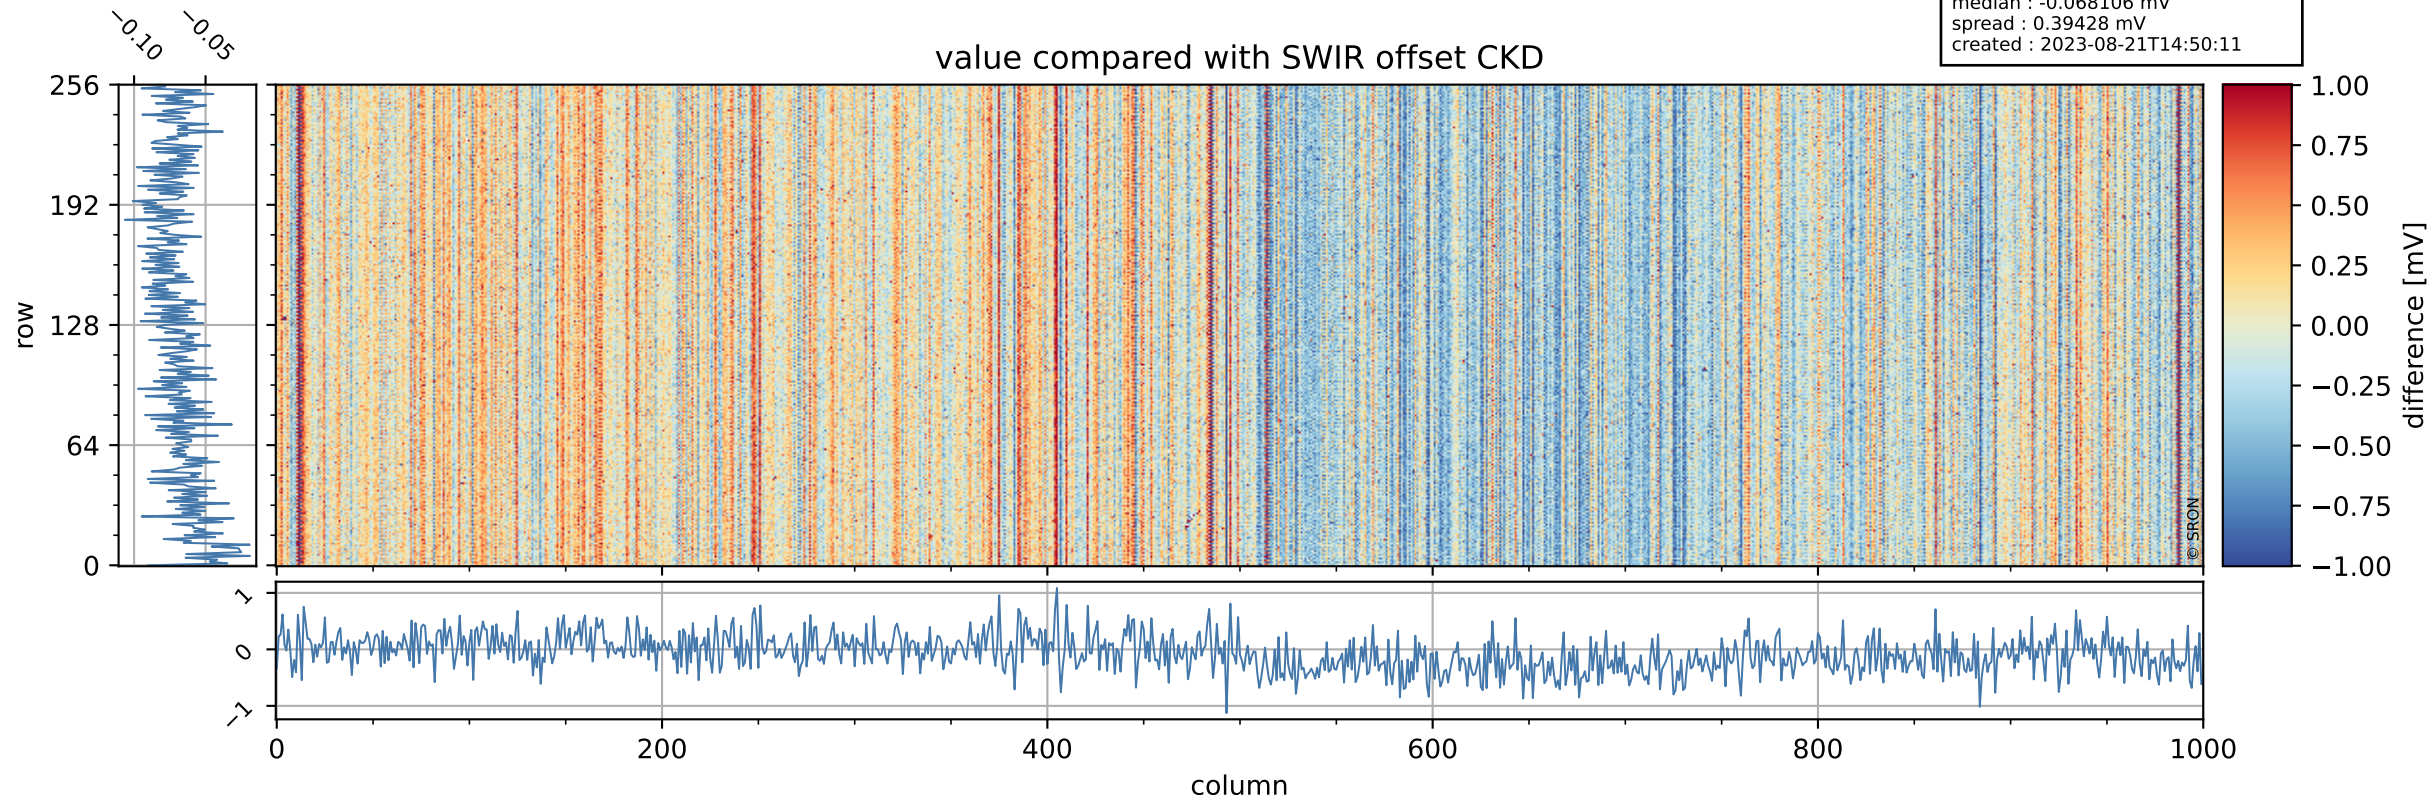

## value detector map

# Tropomi SWIR offset (official)

orbits : 20 in [16192, 16237]  
coverage : 2020-11-27 / 2020-11-30  
median : 27.556  $\mu\text{V}$   
spread : 14.056  $\mu\text{V}$   
created : 2023-08-21T14:50:11

# Tropomi SWIR offset (official) ground-tracks of Sentinel-5P

orbits : 20 in [16192, 16237]  
coverage : 2020-11-27 / 2020-11-30  
created : 2023-08-21T14:50:12

# Tropomi SWIR offset (official)

orbits : [2827, 16237]  
coverage : 2018-04-30 / 2020-11-30  
created : 2023-08-21T14:50:12