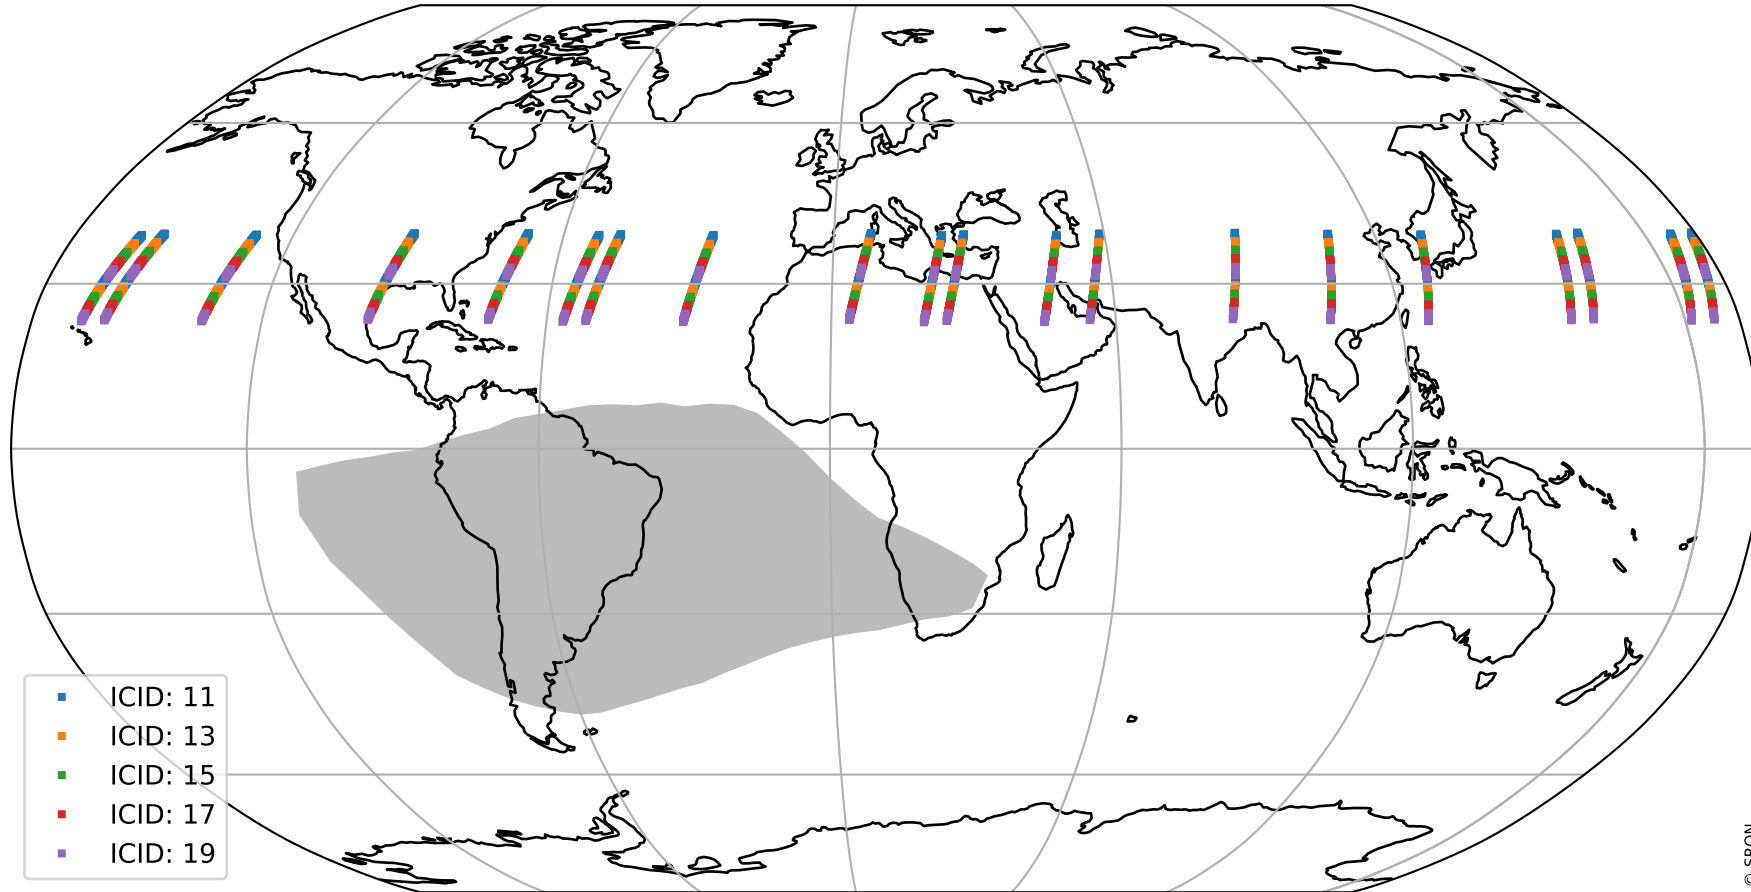

# Tropomi SWIR offset (official)

orbits : 20 in [16192, 16237]  
coverage : 2020-11-27 / 2020-11-30  
median : 27.556  $\mu\text{V}$   
spread : 14.056  $\mu\text{V}$   
created : 2023-08-21T14:50:11

# Tropomi SWIR offset (official)

value compared with SWIR offset CKD

orbits : 20 in [16192, 16237]  
coverage : 2020-11-27 / 2020-11-30  
median : -0.068106 mV  
spread : 0.39428 mV  
created : 2023-08-21T14:50:11

# Tropomi SWIR offset (official) ground-tracks of Sentinel-5P

orbits : 20 in [16192, 16237]  
coverage : 2020-11-27 / 2020-11-30  
created : 2023-08-21T14:50:12

# Tropomi SWIR offset (official)

orbits : [2827, 16237]  
coverage : 2018-04-30 / 2020-11-30  
created : 2023-08-21T14:50:12