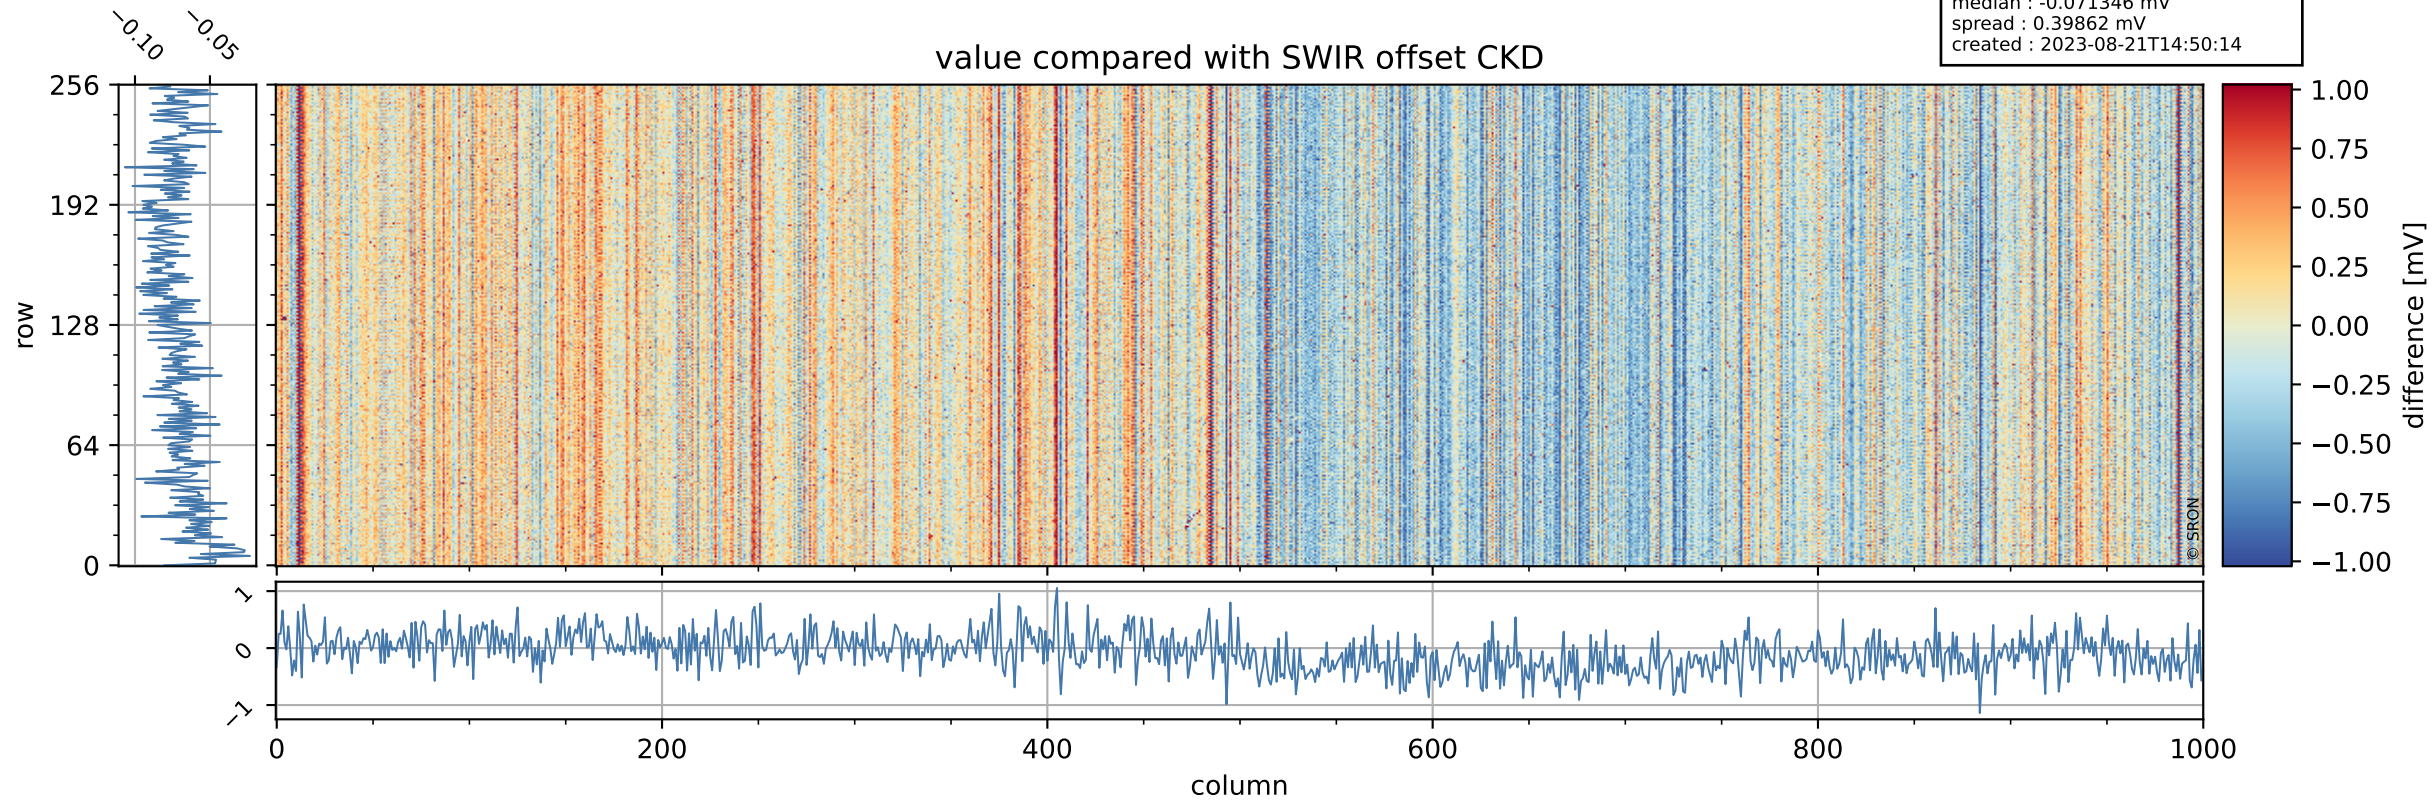

Tropomi SWIR offset (official)

orbits : 19 in [16207, 16252]
coverage : 2020-11-28 / 2020-12-01
median : 0.52595 V
spread : 0.035912 V
created : 2023-08-21T14:50:13

value detector map

Tropomi SWIR offset (official)

orbits : 19 in [16207, 16252]
coverage : 2020-11-28 / 2020-12-01
median : 28.294 μV
spread : 14.291 μV
created : 2023-08-21T14:50:14

Tropomi SWIR offset (official)

orbits : 19 in [16207, 16252]
coverage : 2020-11-28 / 2020-12-01
median : -0.071346 mV
spread : 0.39862 mV
created : 2023-08-21T14:50:14

value compared with SWIR offset CKD

Tropomi SWIR offset (official) ground-tracks of Sentinel-5P

orbits : 19 in [16207, 16252]
coverage : 2020-11-28 / 2020-12-01
created : 2023-08-21T14:50:14

Tropomi SWIR offset (official)

orbits : [2827, 16252]
coverage : 2018-04-30 / 2020-12-01
created : 2023-08-21T14:50:15

trend of detector median & temperatures