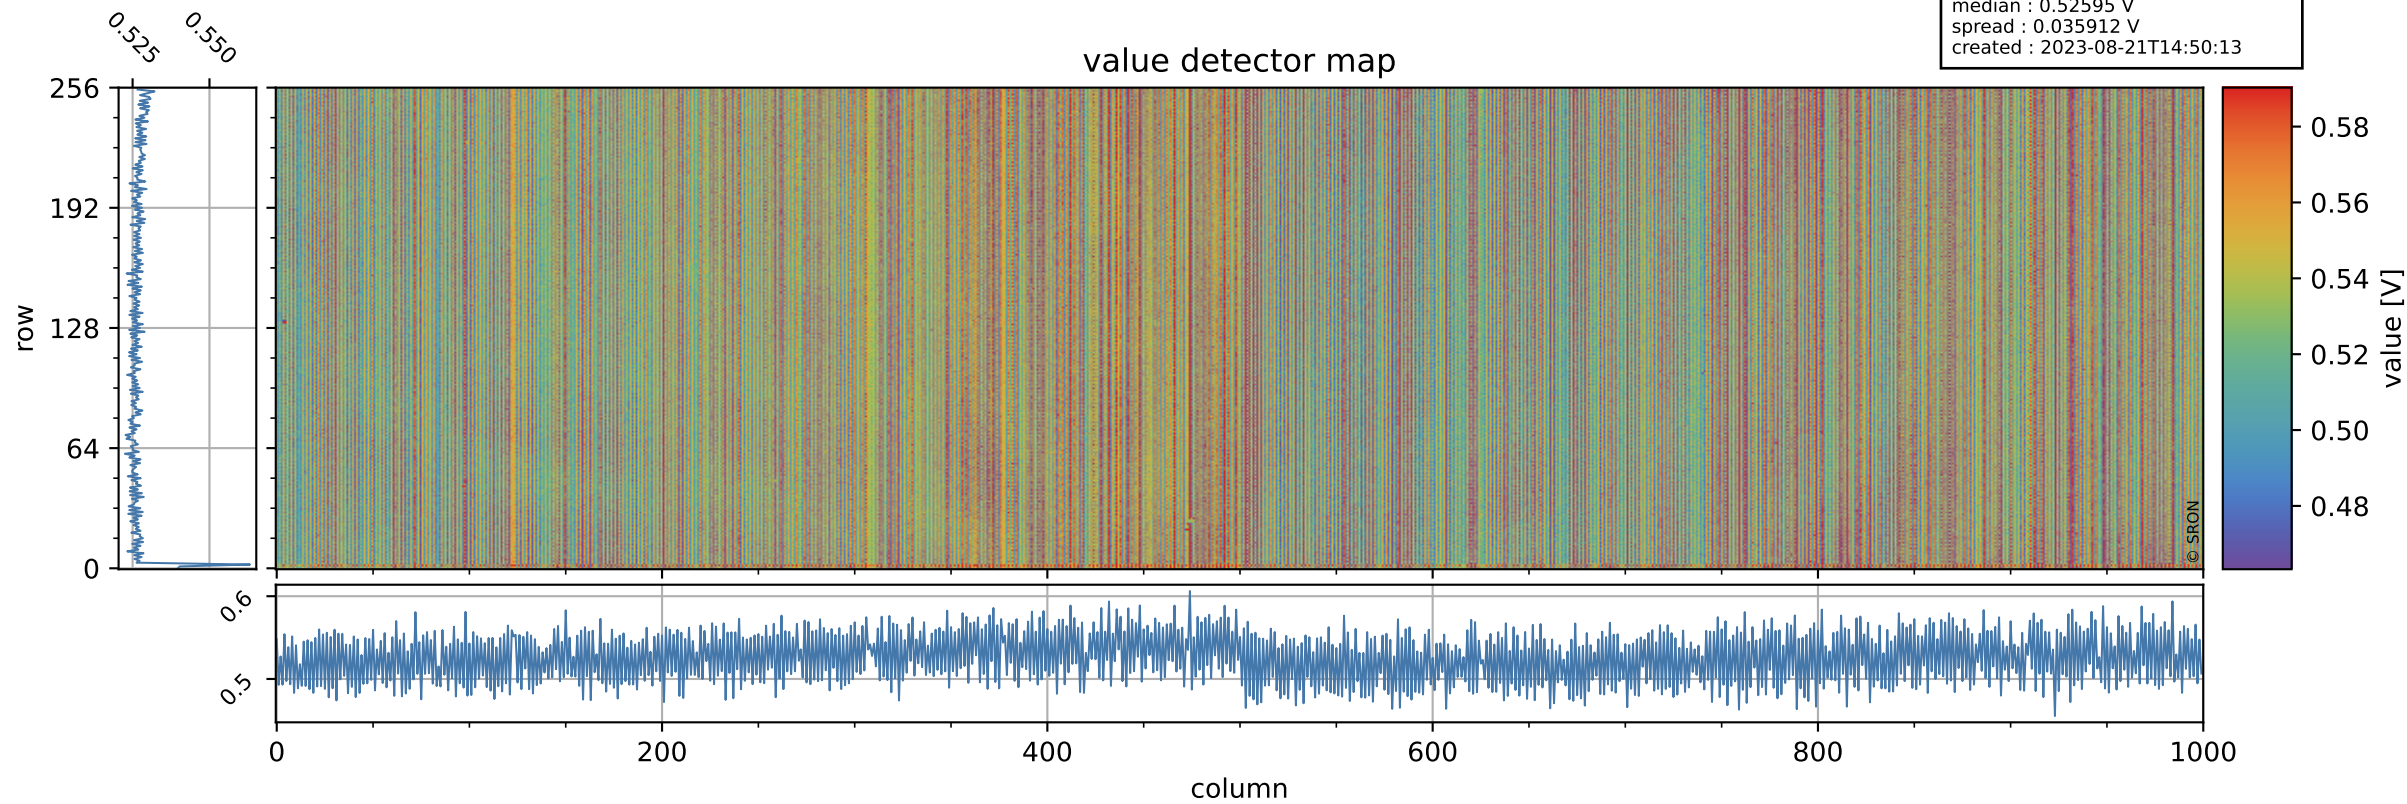

Tropomi SWIR offset (official)

orbits : 19 in [16207, 16252]
coverage : 2020-11-28 / 2020-12-01
median : 0.52595 V
spread : 0.035912 V
created : 2023-08-21T14:50:13

value detector map

Tropomi SWIR offset (official)

orbits : 19 in [16207, 16252]
coverage : 2020-11-28 / 2020-12-01
median : 28.294 μV
spread : 14.291 μV
created : 2023-08-21T14:50:14

Tropomi SWIR offset (official)

orbits : 19 in [16207, 16252]
coverage : 2020-11-28 / 2020-12-01
median : -0.071346 mV
spread : 0.39862 mV
created : 2023-08-21T14:50:14

value compared with SWIR offset CKD

Tropomi SWIR offset (official) ground-tracks of Sentinel-5P

orbits : 19 in [16207, 16252]
coverage : 2020-11-28 / 2020-12-01
created : 2023-08-21T14:50:14

Tropomi SWIR offset (official)

orbits : [2827, 16252]
coverage : 2018-04-30 / 2020-12-01
created : 2023-08-21T14:50:15

trend of detector median & temperatures