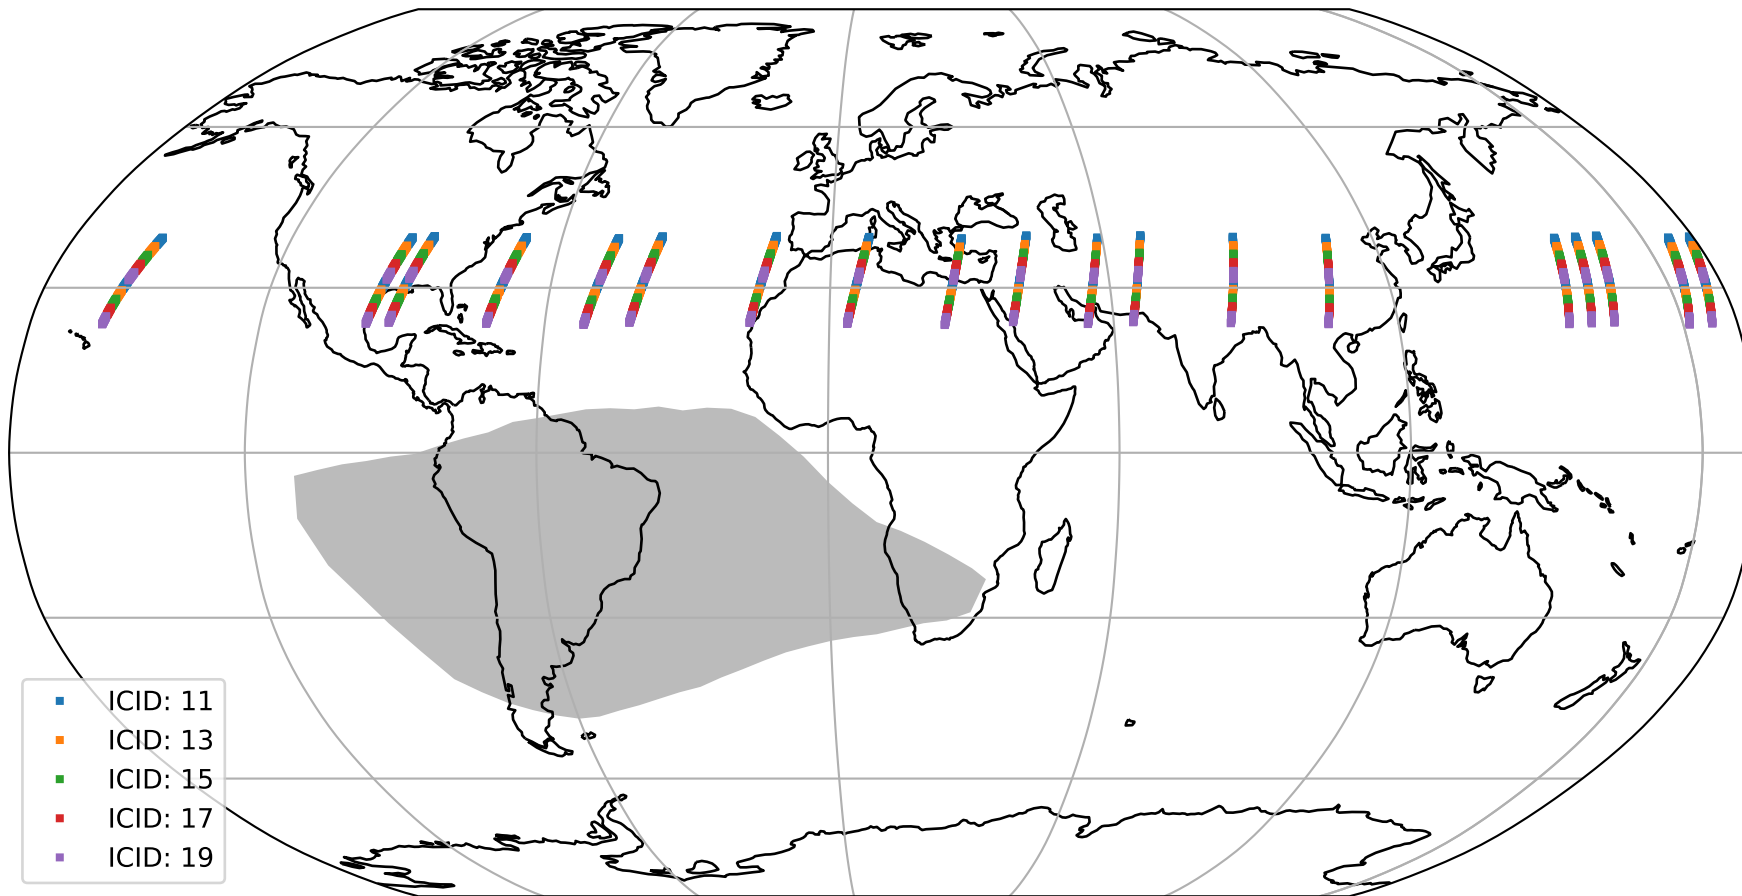

Tropomi SWIR offset (official)

orbits : 19 in [16207, 16252]
coverage : 2020-11-28 / 2020-12-01
median : 0.52595 V
spread : 0.035912 V
created : 2023-08-21T14:50:13

value detector map

Tropomi SWIR offset (official)

orbits : 19 in [16207, 16252]
coverage : 2020-11-28 / 2020-12-01
median : 28.294 μV
spread : 14.291 μV
created : 2023-08-21T14:50:14

Tropomi SWIR offset (official)

orbits : 19 in [16207, 16252]
coverage : 2020-11-28 / 2020-12-01
median : -0.071346 mV
spread : 0.39862 mV
created : 2023-08-21T14:50:14

value compared with SWIR offset CKD

Tropomi SWIR offset (official) ground-tracks of Sentinel-5P

orbits : 19 in [16207, 16252]
coverage : 2020-11-28 / 2020-12-01
created : 2023-08-21T14:50:14

Tropomi SWIR offset (official)

orbits : [2827, 16252]
coverage : 2018-04-30 / 2020-12-01
created : 2023-08-21T14:50:15

trend of detector median & temperatures