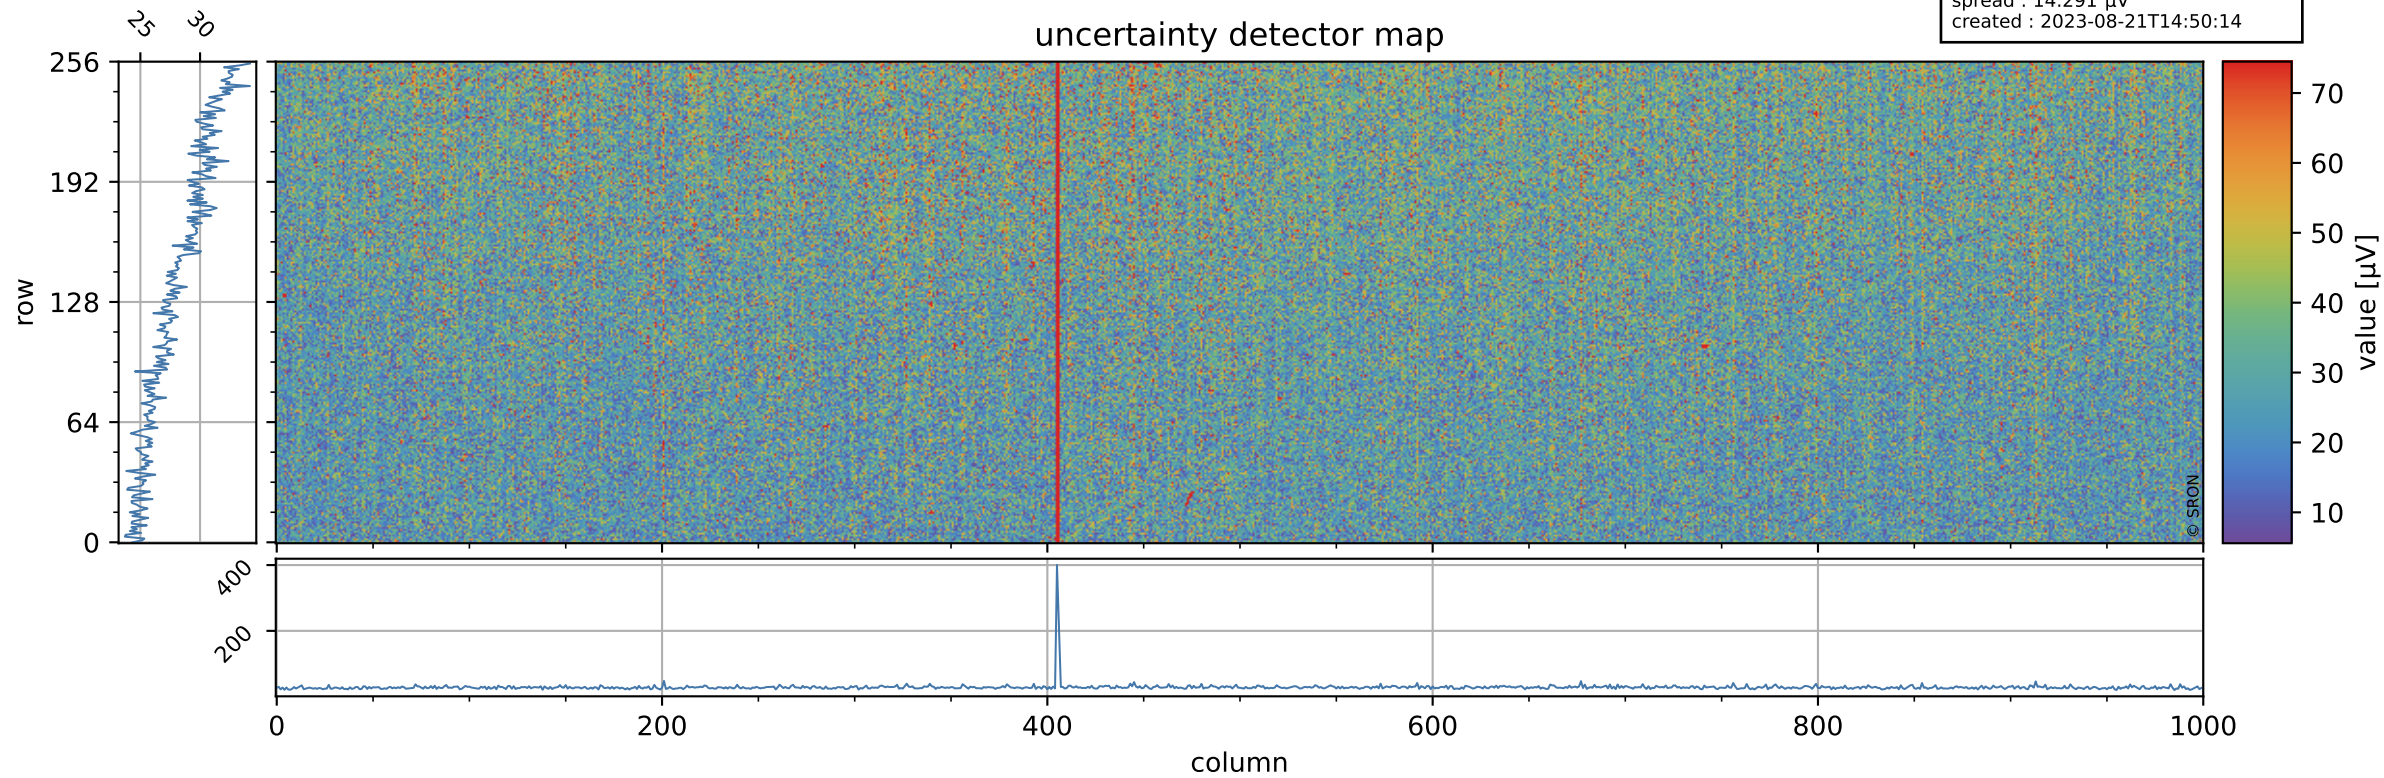

Tropomi SWIR offset (official)

orbits : 19 in [16207, 16252]
coverage : 2020-11-28 / 2020-12-01
median : 0.52595 V
spread : 0.035912 V
created : 2023-08-21T14:50:13

value detector map

Tropomi SWIR offset (official)

orbits : 19 in [16207, 16252]
coverage : 2020-11-28 / 2020-12-01
median : 28.294 μV
spread : 14.291 μV
created : 2023-08-21T14:50:14

Tropomi SWIR offset (official)

orbits : 19 in [16207, 16252]
coverage : 2020-11-28 / 2020-12-01
median : -0.071346 mV
spread : 0.39862 mV
created : 2023-08-21T14:50:14

value compared with SWIR offset CKD

Tropomi SWIR offset (official) ground-tracks of Sentinel-5P

orbits : 19 in [16207, 16252]
coverage : 2020-11-28 / 2020-12-01
created : 2023-08-21T14:50:14

Tropomi SWIR offset (official)

orbits : [2827, 16252]
coverage : 2018-04-30 / 2020-12-01
created : 2023-08-21T14:50:15

trend of detector median & temperatures