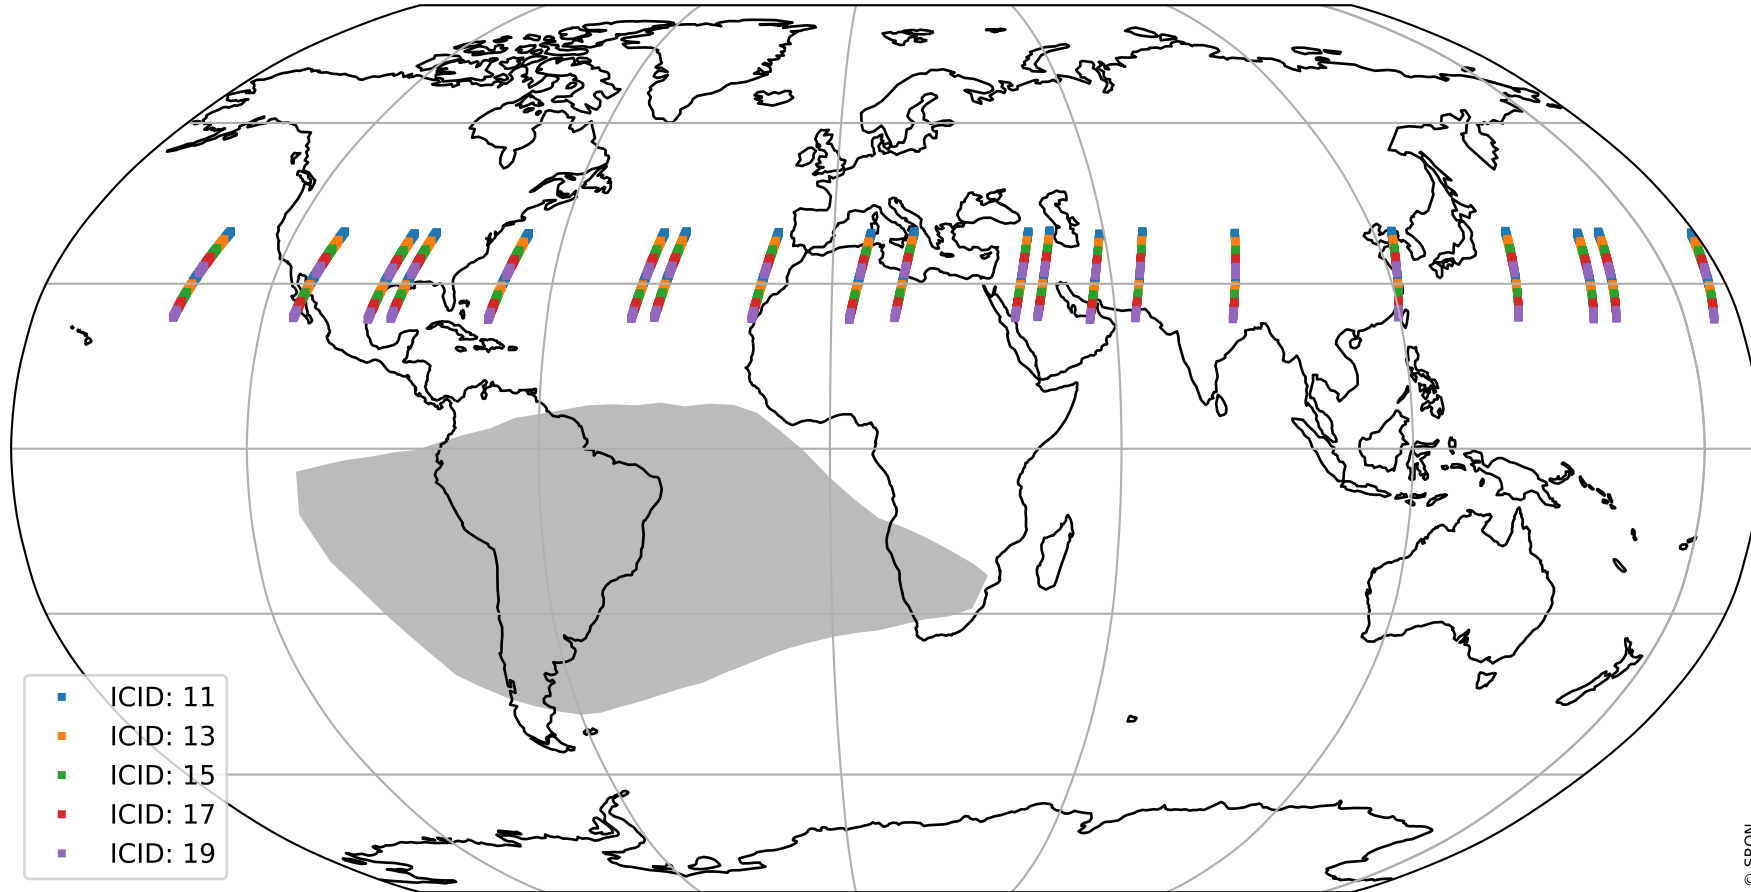

Tropomi SWIR offset (official)

orbits : 20 in [16222, 16267]
coverage : 2020-11-29 / 2020-12-02
median : 0.52594 V
spread : 0.035912 V
created : 2023-08-21T14:50:16

value detector map

Tropomi SWIR offset (official)

orbits : 20 in [16222, 16267]
coverage : 2020-11-29 / 2020-12-02
median : 28.04 μV
spread : 14.302 μV
created : 2023-08-21T14:50:17

Tropomi SWIR offset (official)

orbits : 20 in [16222, 16267]
coverage : 2020-11-29 / 2020-12-02
median : -0.078326 mV
spread : 0.40126 mV
created : 2023-08-21T14:50:17

value compared with SWIR offset CKD

Tropomi SWIR offset (official) ground-tracks of Sentinel-5P

orbits : 20 in [16222, 16267]
coverage : 2020-11-29 / 2020-12-02
created : 2023-08-21T14:50:18

Tropomi SWIR offset (official)

orbits : [2827, 16267]
coverage : 2018-04-30 / 2020-12-02
created : 2023-08-21T14:50:18

trend of detector median & temperatures