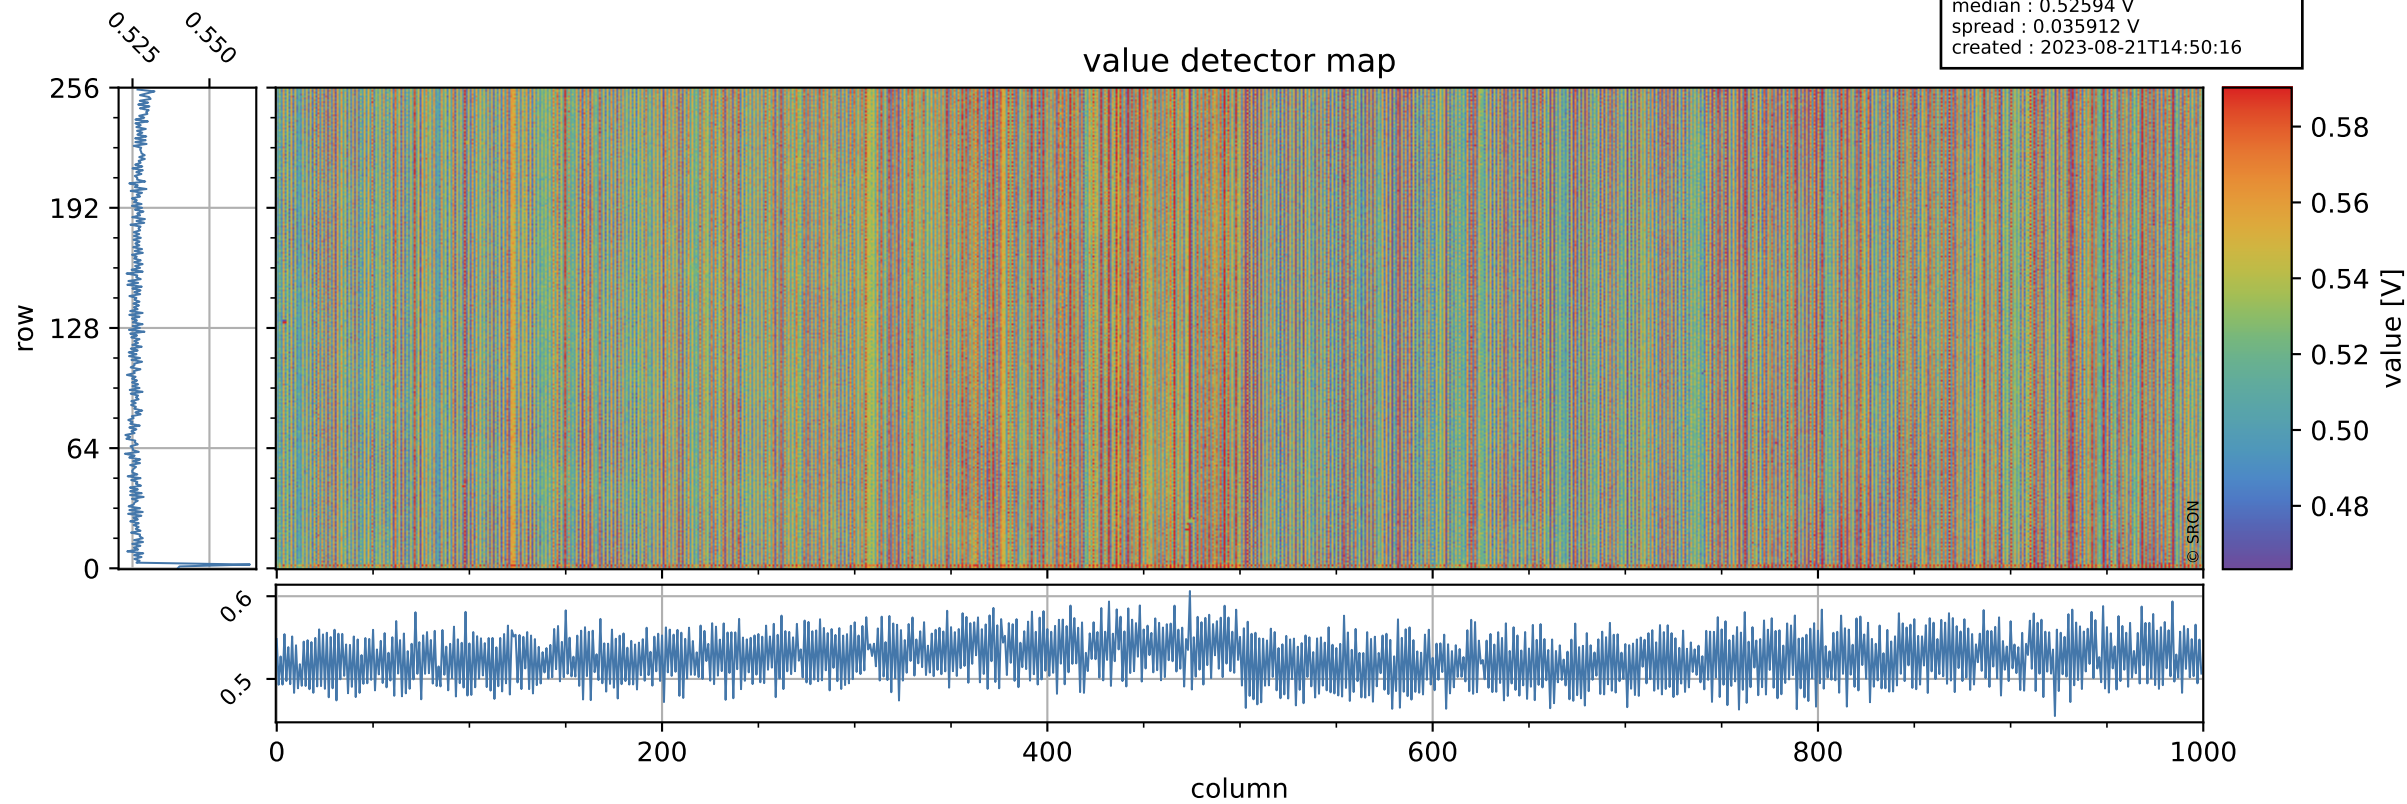

Tropomi SWIR offset (official)

orbits : 20 in [16222, 16267]
coverage : 2020-11-29 / 2020-12-02
median : 0.52594 V
spread : 0.035912 V
created : 2023-08-21T14:50:16

value detector map

Tropomi SWIR offset (official)

orbits : 20 in [16222, 16267]
coverage : 2020-11-29 / 2020-12-02
median : 28.04 μV
spread : 14.302 μV
created : 2023-08-21T14:50:17

Tropomi SWIR offset (official)

orbits : 20 in [16222, 16267]
coverage : 2020-11-29 / 2020-12-02
median : -0.078326 mV
spread : 0.40126 mV
created : 2023-08-21T14:50:17

value compared with SWIR offset CKD

Tropomi SWIR offset (official) ground-tracks of Sentinel-5P

orbits : 20 in [16222, 16267]
coverage : 2020-11-29 / 2020-12-02
created : 2023-08-21T14:50:18

Tropomi SWIR offset (official)

orbits : [2827, 16267]
coverage : 2018-04-30 / 2020-12-02
created : 2023-08-21T14:50:18

trend of detector median & temperatures