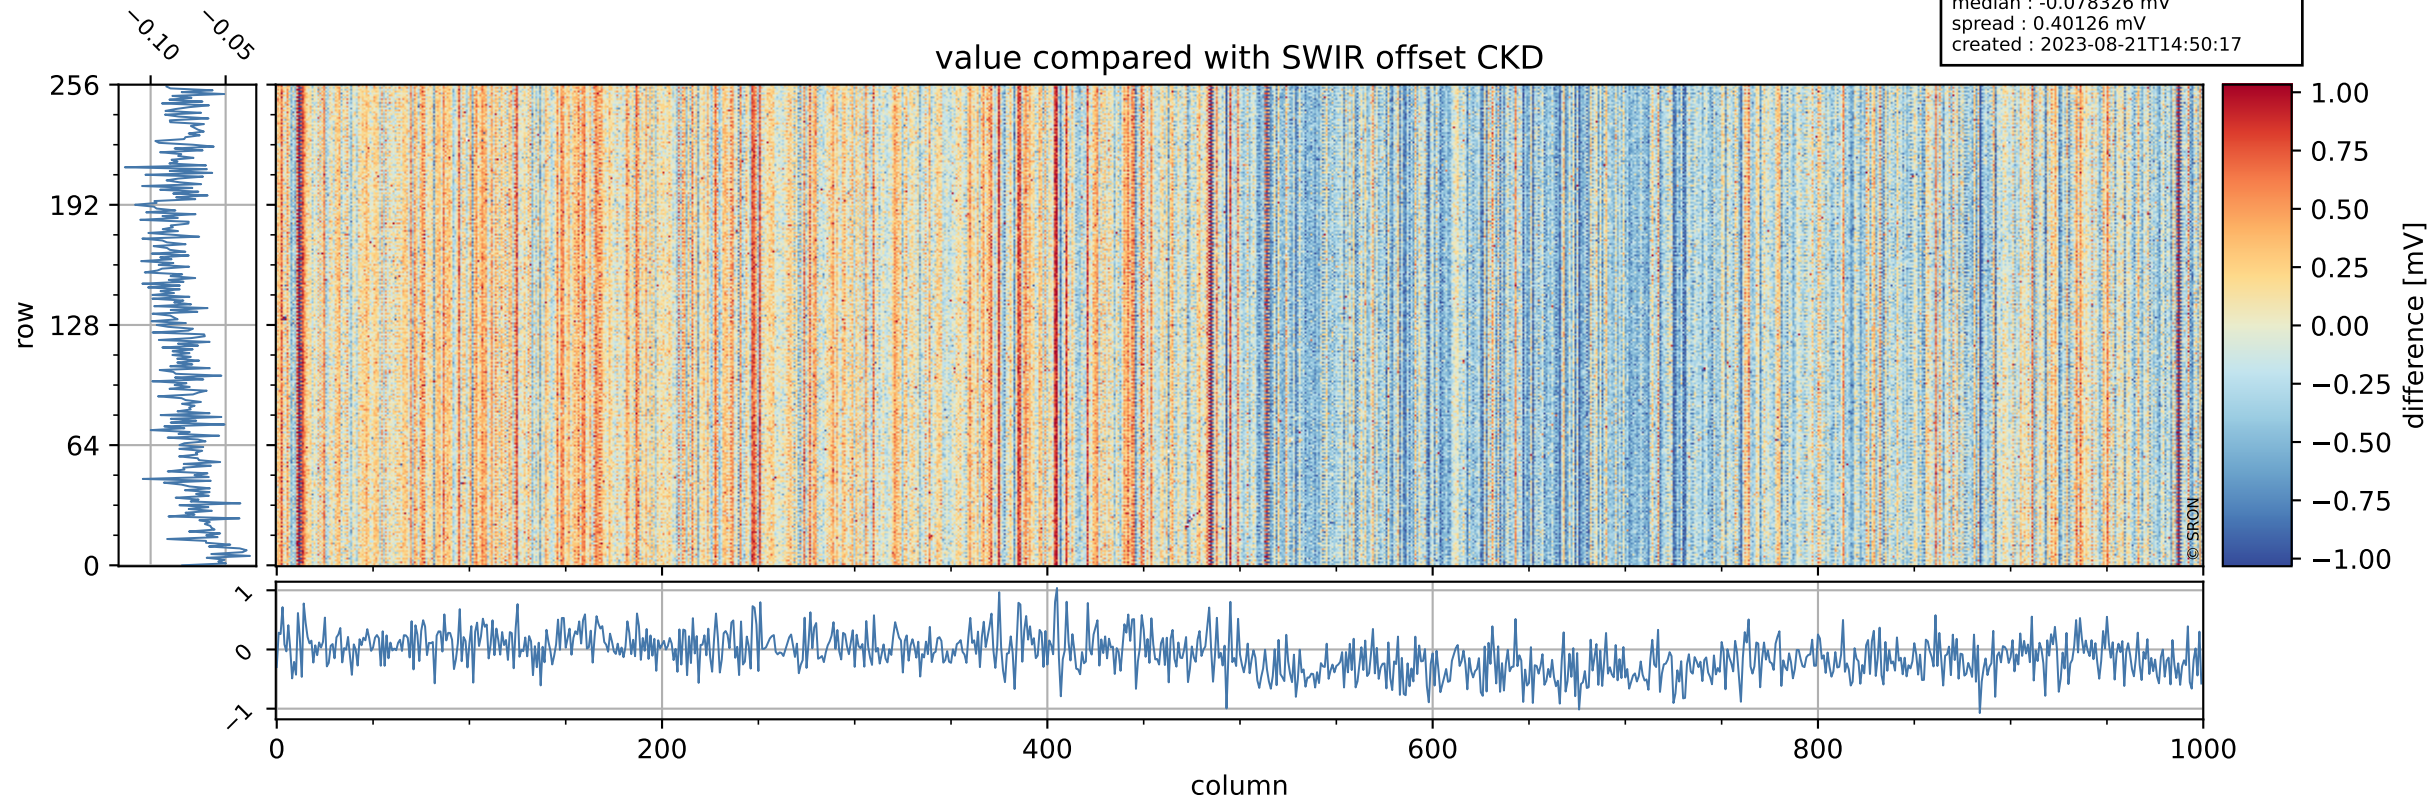

Tropomi SWIR offset (official)

orbits : 20 in [16222, 16267]
coverage : 2020-11-29 / 2020-12-02
median : 0.52594 V
spread : 0.035912 V
created : 2023-08-21T14:50:16

value detector map

Tropomi SWIR offset (official)

orbits : 20 in [16222, 16267]
coverage : 2020-11-29 / 2020-12-02
median : 28.04 μV
spread : 14.302 μV
created : 2023-08-21T14:50:17

Tropomi SWIR offset (official)

orbits : 20 in [16222, 16267]
coverage : 2020-11-29 / 2020-12-02
median : -0.078326 mV
spread : 0.40126 mV
created : 2023-08-21T14:50:17

value compared with SWIR offset CKD

Tropomi SWIR offset (official) ground-tracks of Sentinel-5P

orbits : 20 in [16222, 16267]
coverage : 2020-11-29 / 2020-12-02
created : 2023-08-21T14:50:18

Tropomi SWIR offset (official)

orbits : [2827, 16267]
coverage : 2018-04-30 / 2020-12-02
created : 2023-08-21T14:50:18

trend of detector median & temperatures