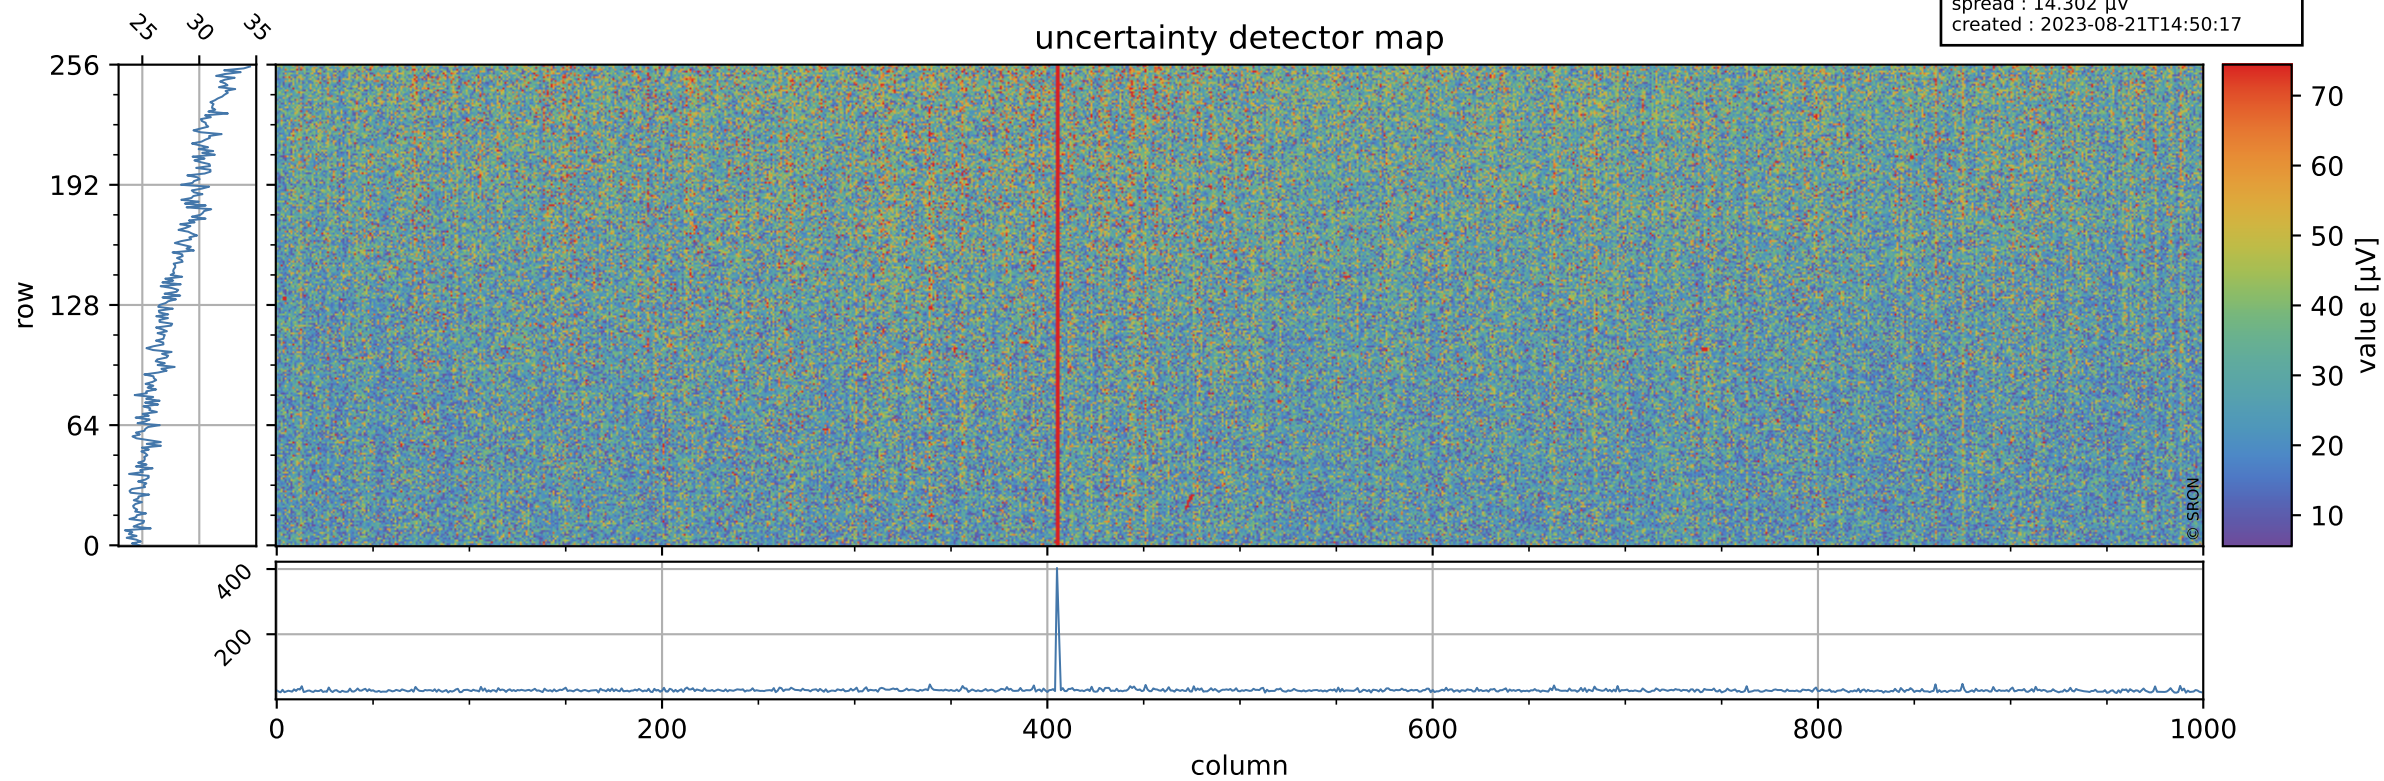

Tropomi SWIR offset (official)

orbits : 20 in [16222, 16267]
coverage : 2020-11-29 / 2020-12-02
median : 0.52594 V
spread : 0.035912 V
created : 2023-08-21T14:50:16

value detector map

Tropomi SWIR offset (official)

orbits : 20 in [16222, 16267]
coverage : 2020-11-29 / 2020-12-02
median : 28.04 μV
spread : 14.302 μV
created : 2023-08-21T14:50:17

Tropomi SWIR offset (official)

orbits : 20 in [16222, 16267]
coverage : 2020-11-29 / 2020-12-02
median : -0.078326 mV
spread : 0.40126 mV
created : 2023-08-21T14:50:17

value compared with SWIR offset CKD

Tropomi SWIR offset (official) ground-tracks of Sentinel-5P

orbits : 20 in [16222, 16267]
coverage : 2020-11-29 / 2020-12-02
created : 2023-08-21T14:50:18

Tropomi SWIR offset (official)

orbits : [2827, 16267]
coverage : 2018-04-30 / 2020-12-02
created : 2023-08-21T14:50:18

trend of detector median & temperatures